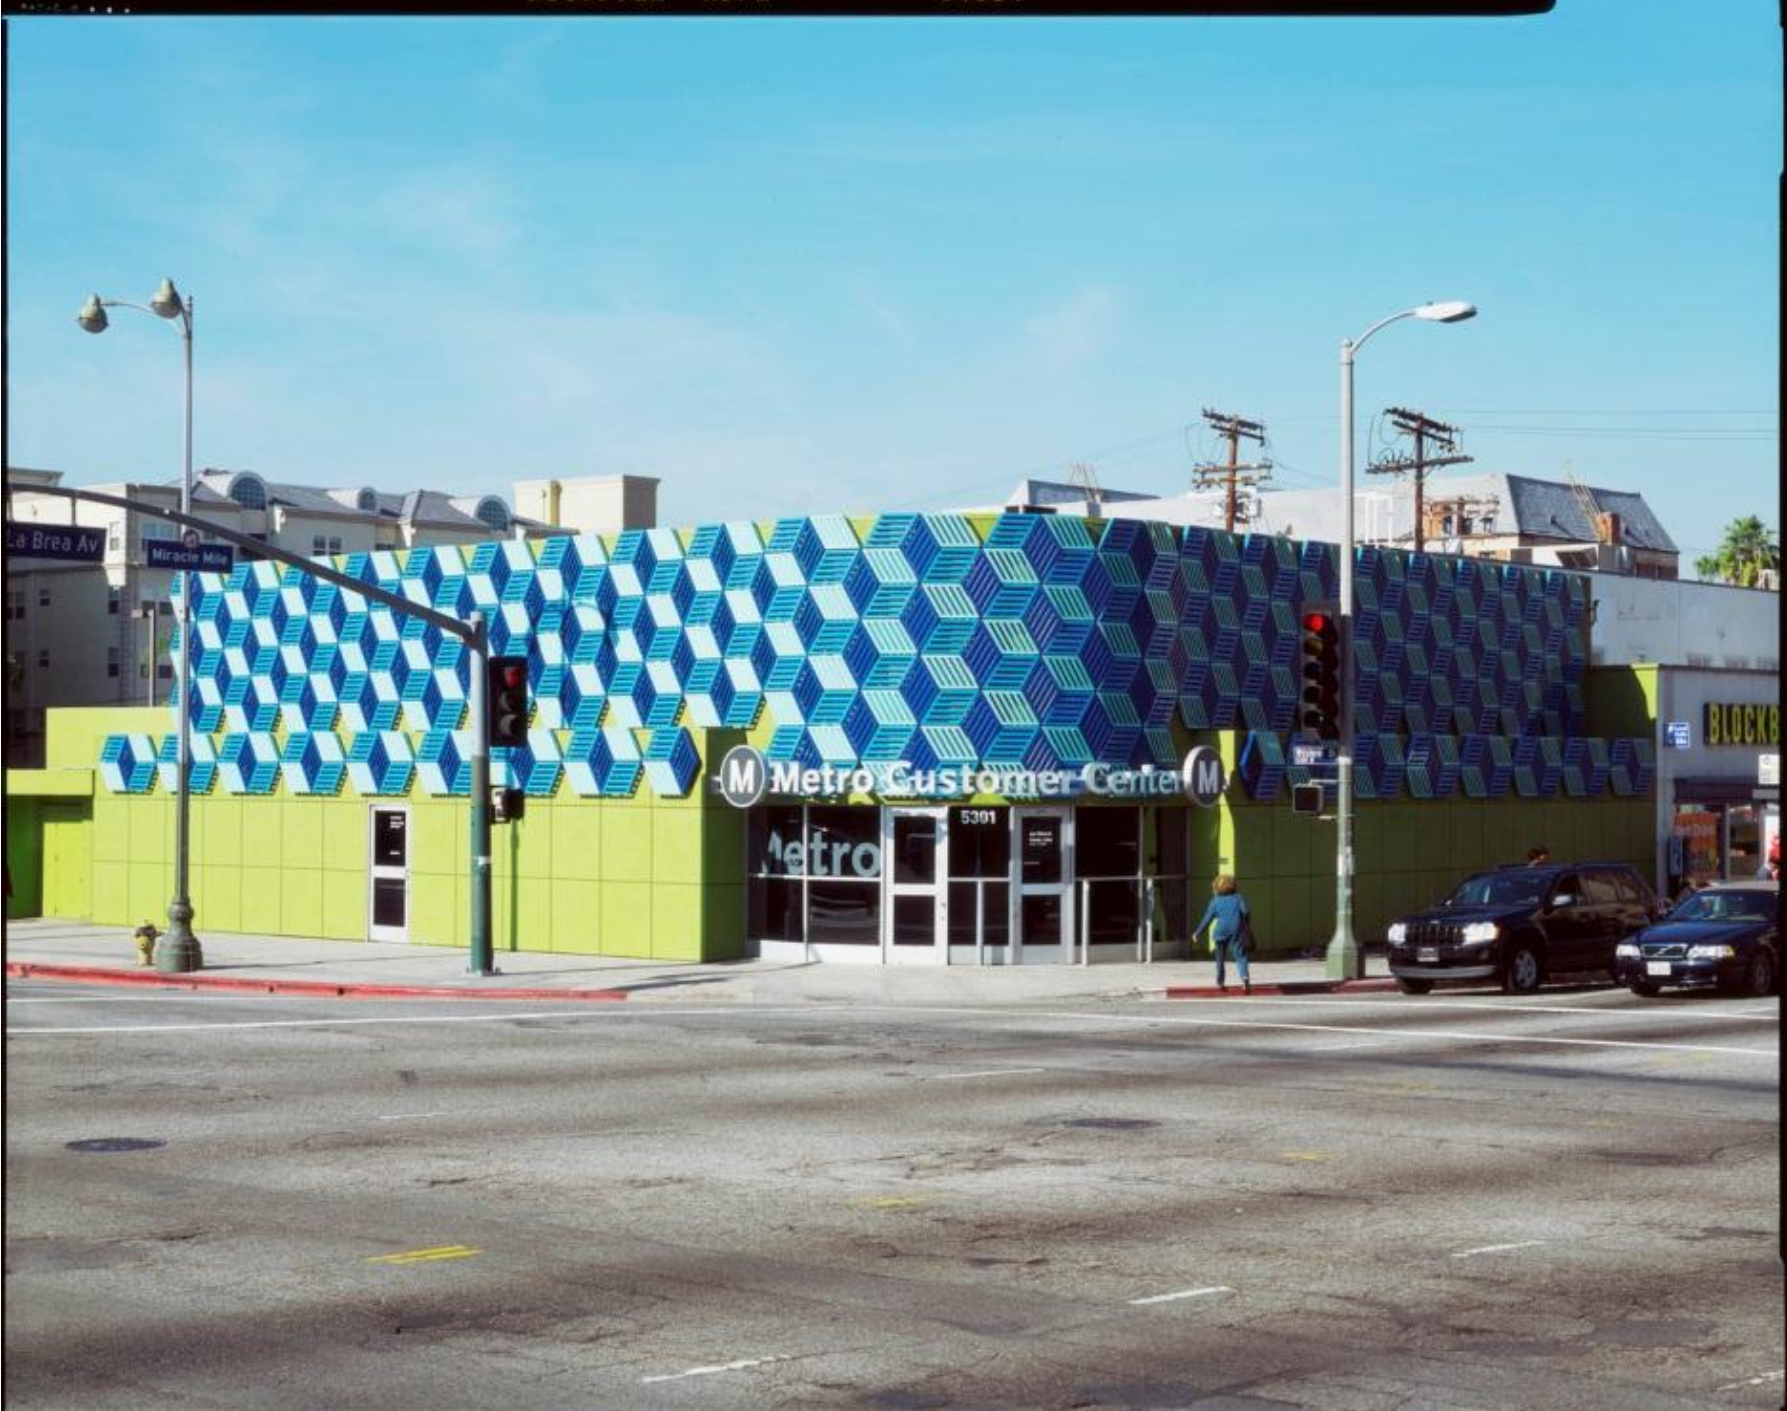

La Brea Av

Miracle Mile

M Metro Customer Center M

5301

Metro

BLOCKBUSTER