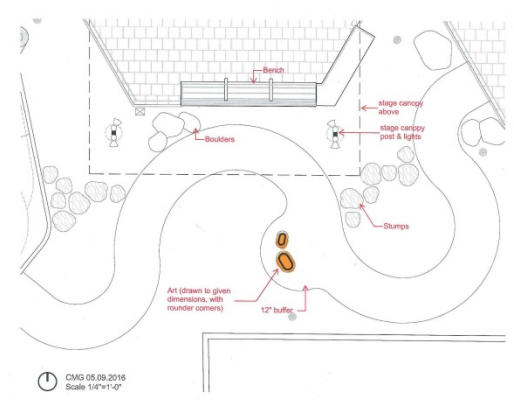

Staff Report

Date: June 13, 2016
To: Visual Arts Commissioners
From: Mary Chou, Project Manager
Re: Noe Valley Town Square

The location of the owl sculptures by Wowhaus at the new Noe Valley Town Square has been shifted along the tot path from a location just behind the canopy and benches to a more off-centered location along the path. The new siting of the owls presents them more as an element of discovery within the context of the garden. The artists and staff support this revised location.

Image 1: Original Location

Image 2: Revised Location

Motion: Motion to approve Design Development and Construction Phase deliverables (revised location of artwork elements) by Wowhaus for Noe Valley Town Square.