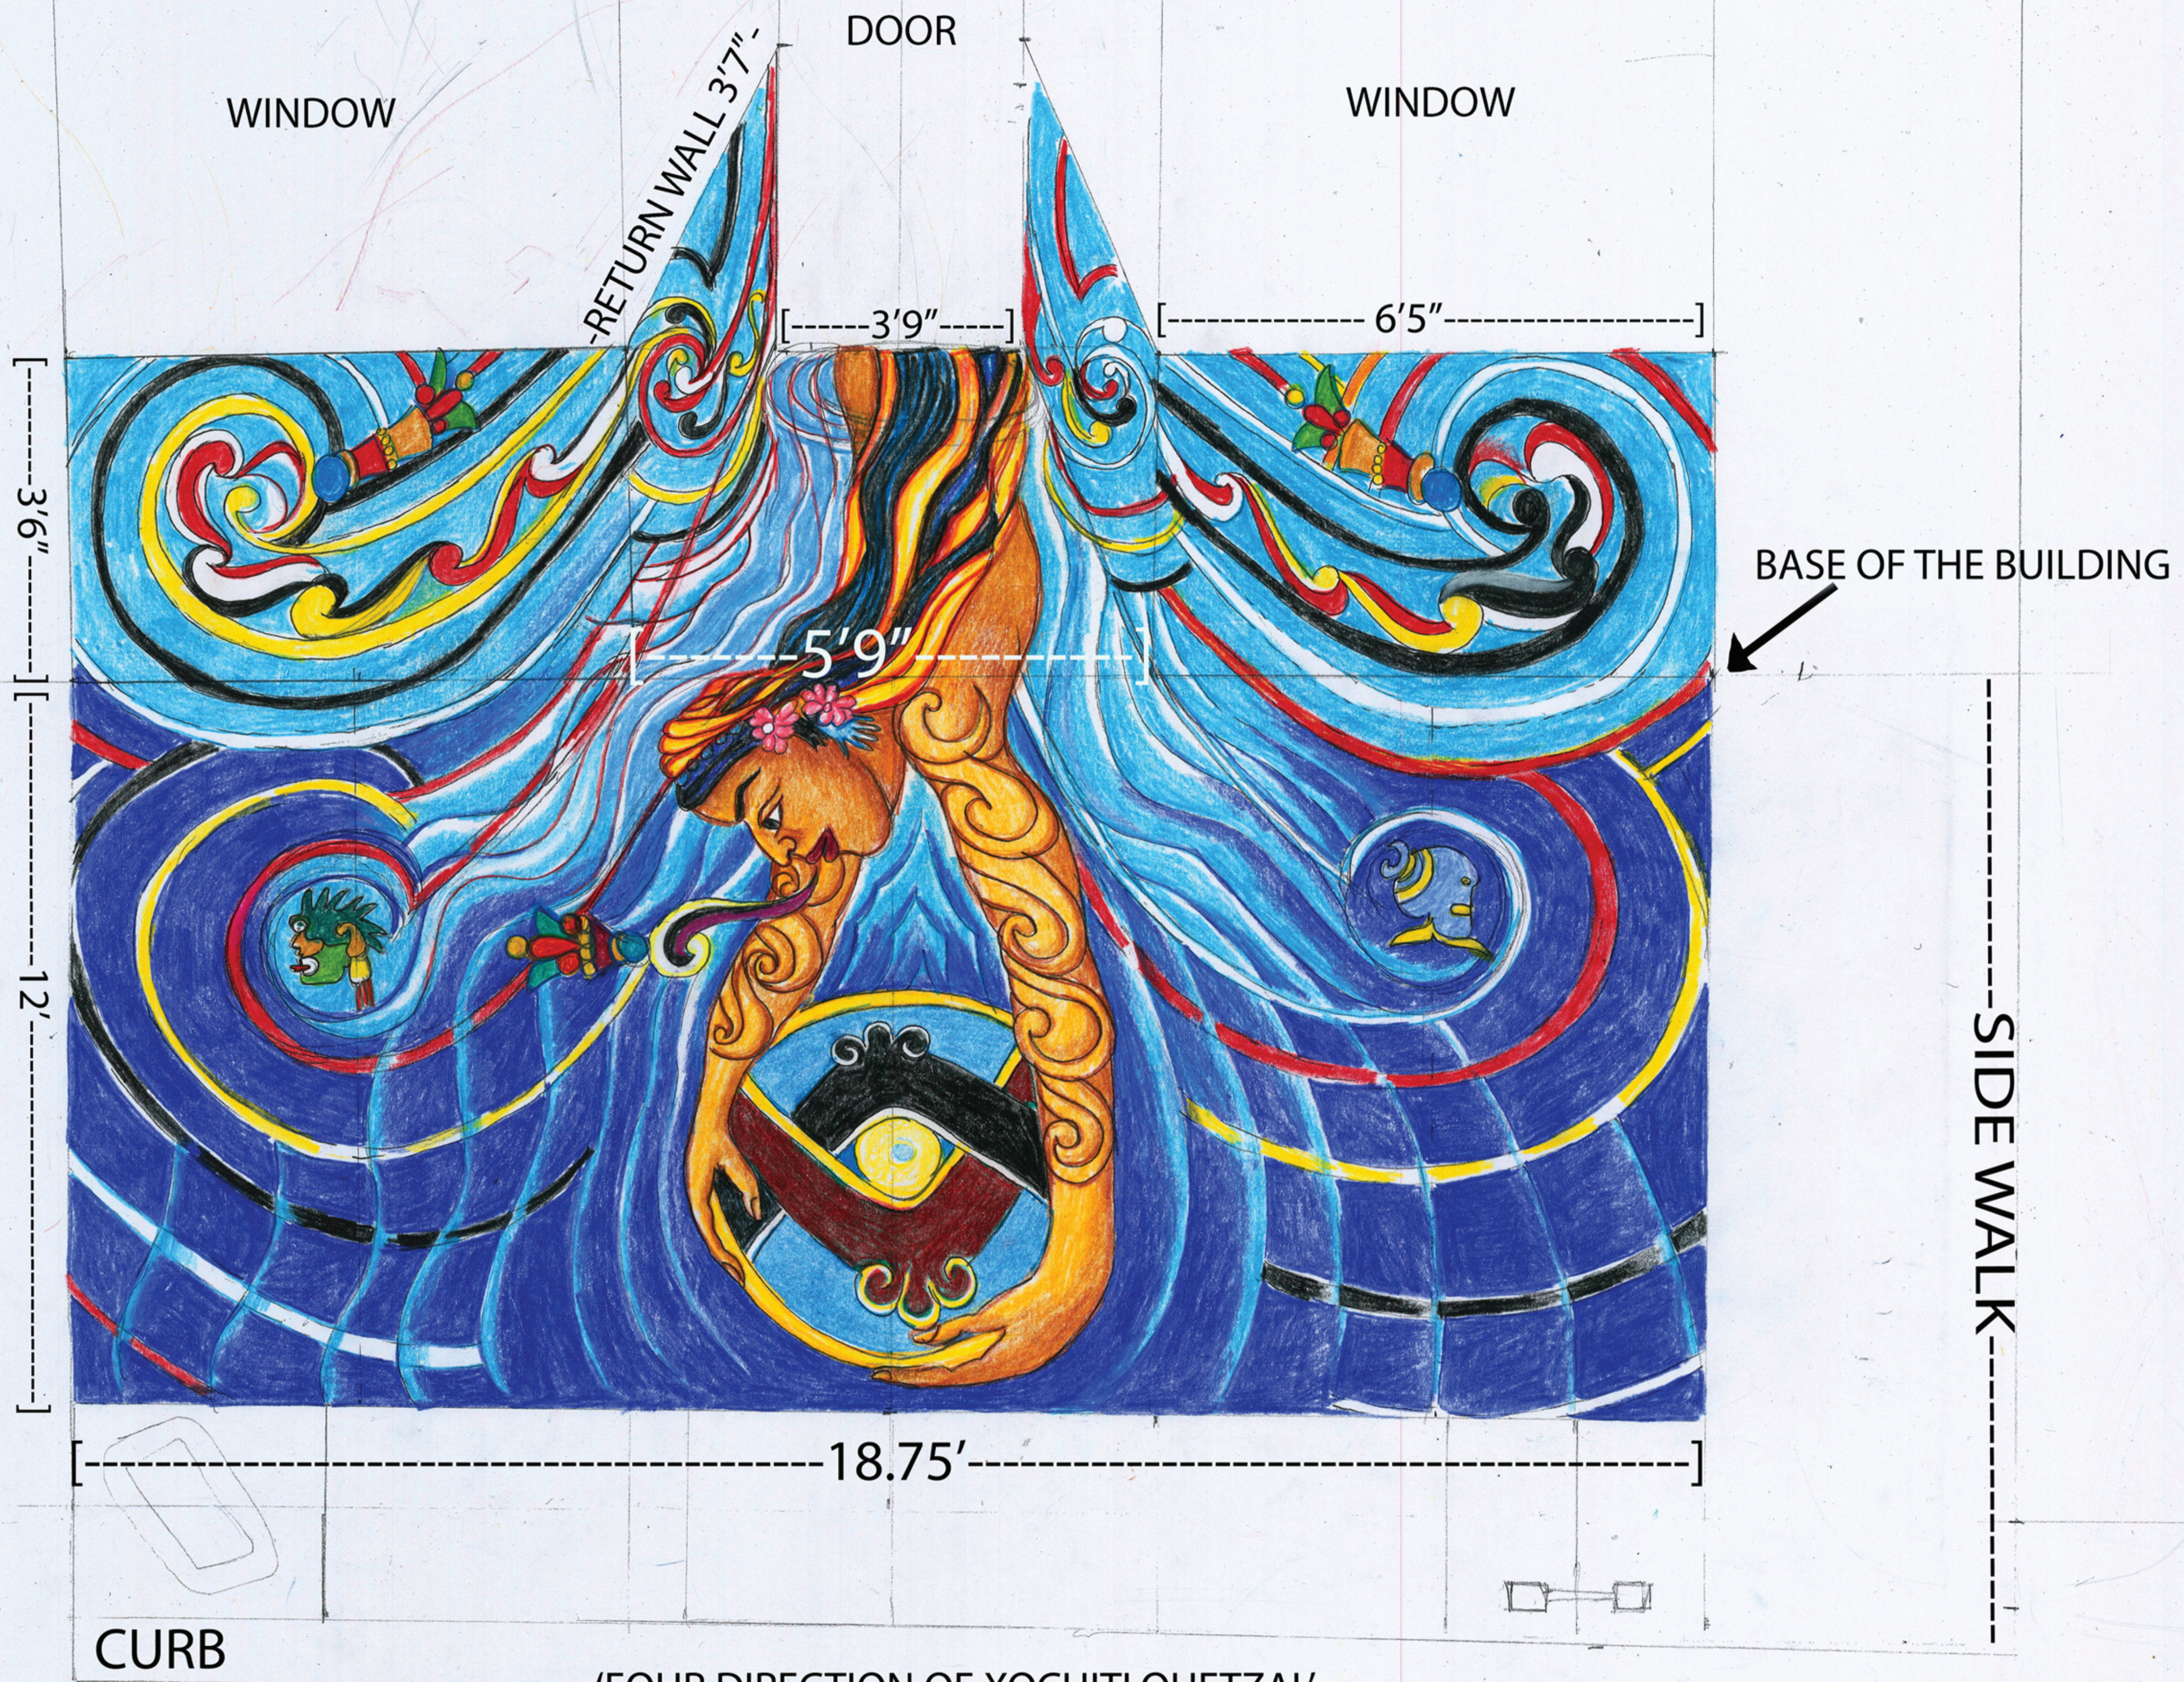

DROMAT
LD

PRECITA EYES
MURAL ARTS &
VISITORS CENTER

'FOUR DIRECTION OF XOCHITLQUETZAL'

Artist Susan Cervantes

Precita Eyes Mural Arts Center

2981 24th Street, San Francisco, CA 94110