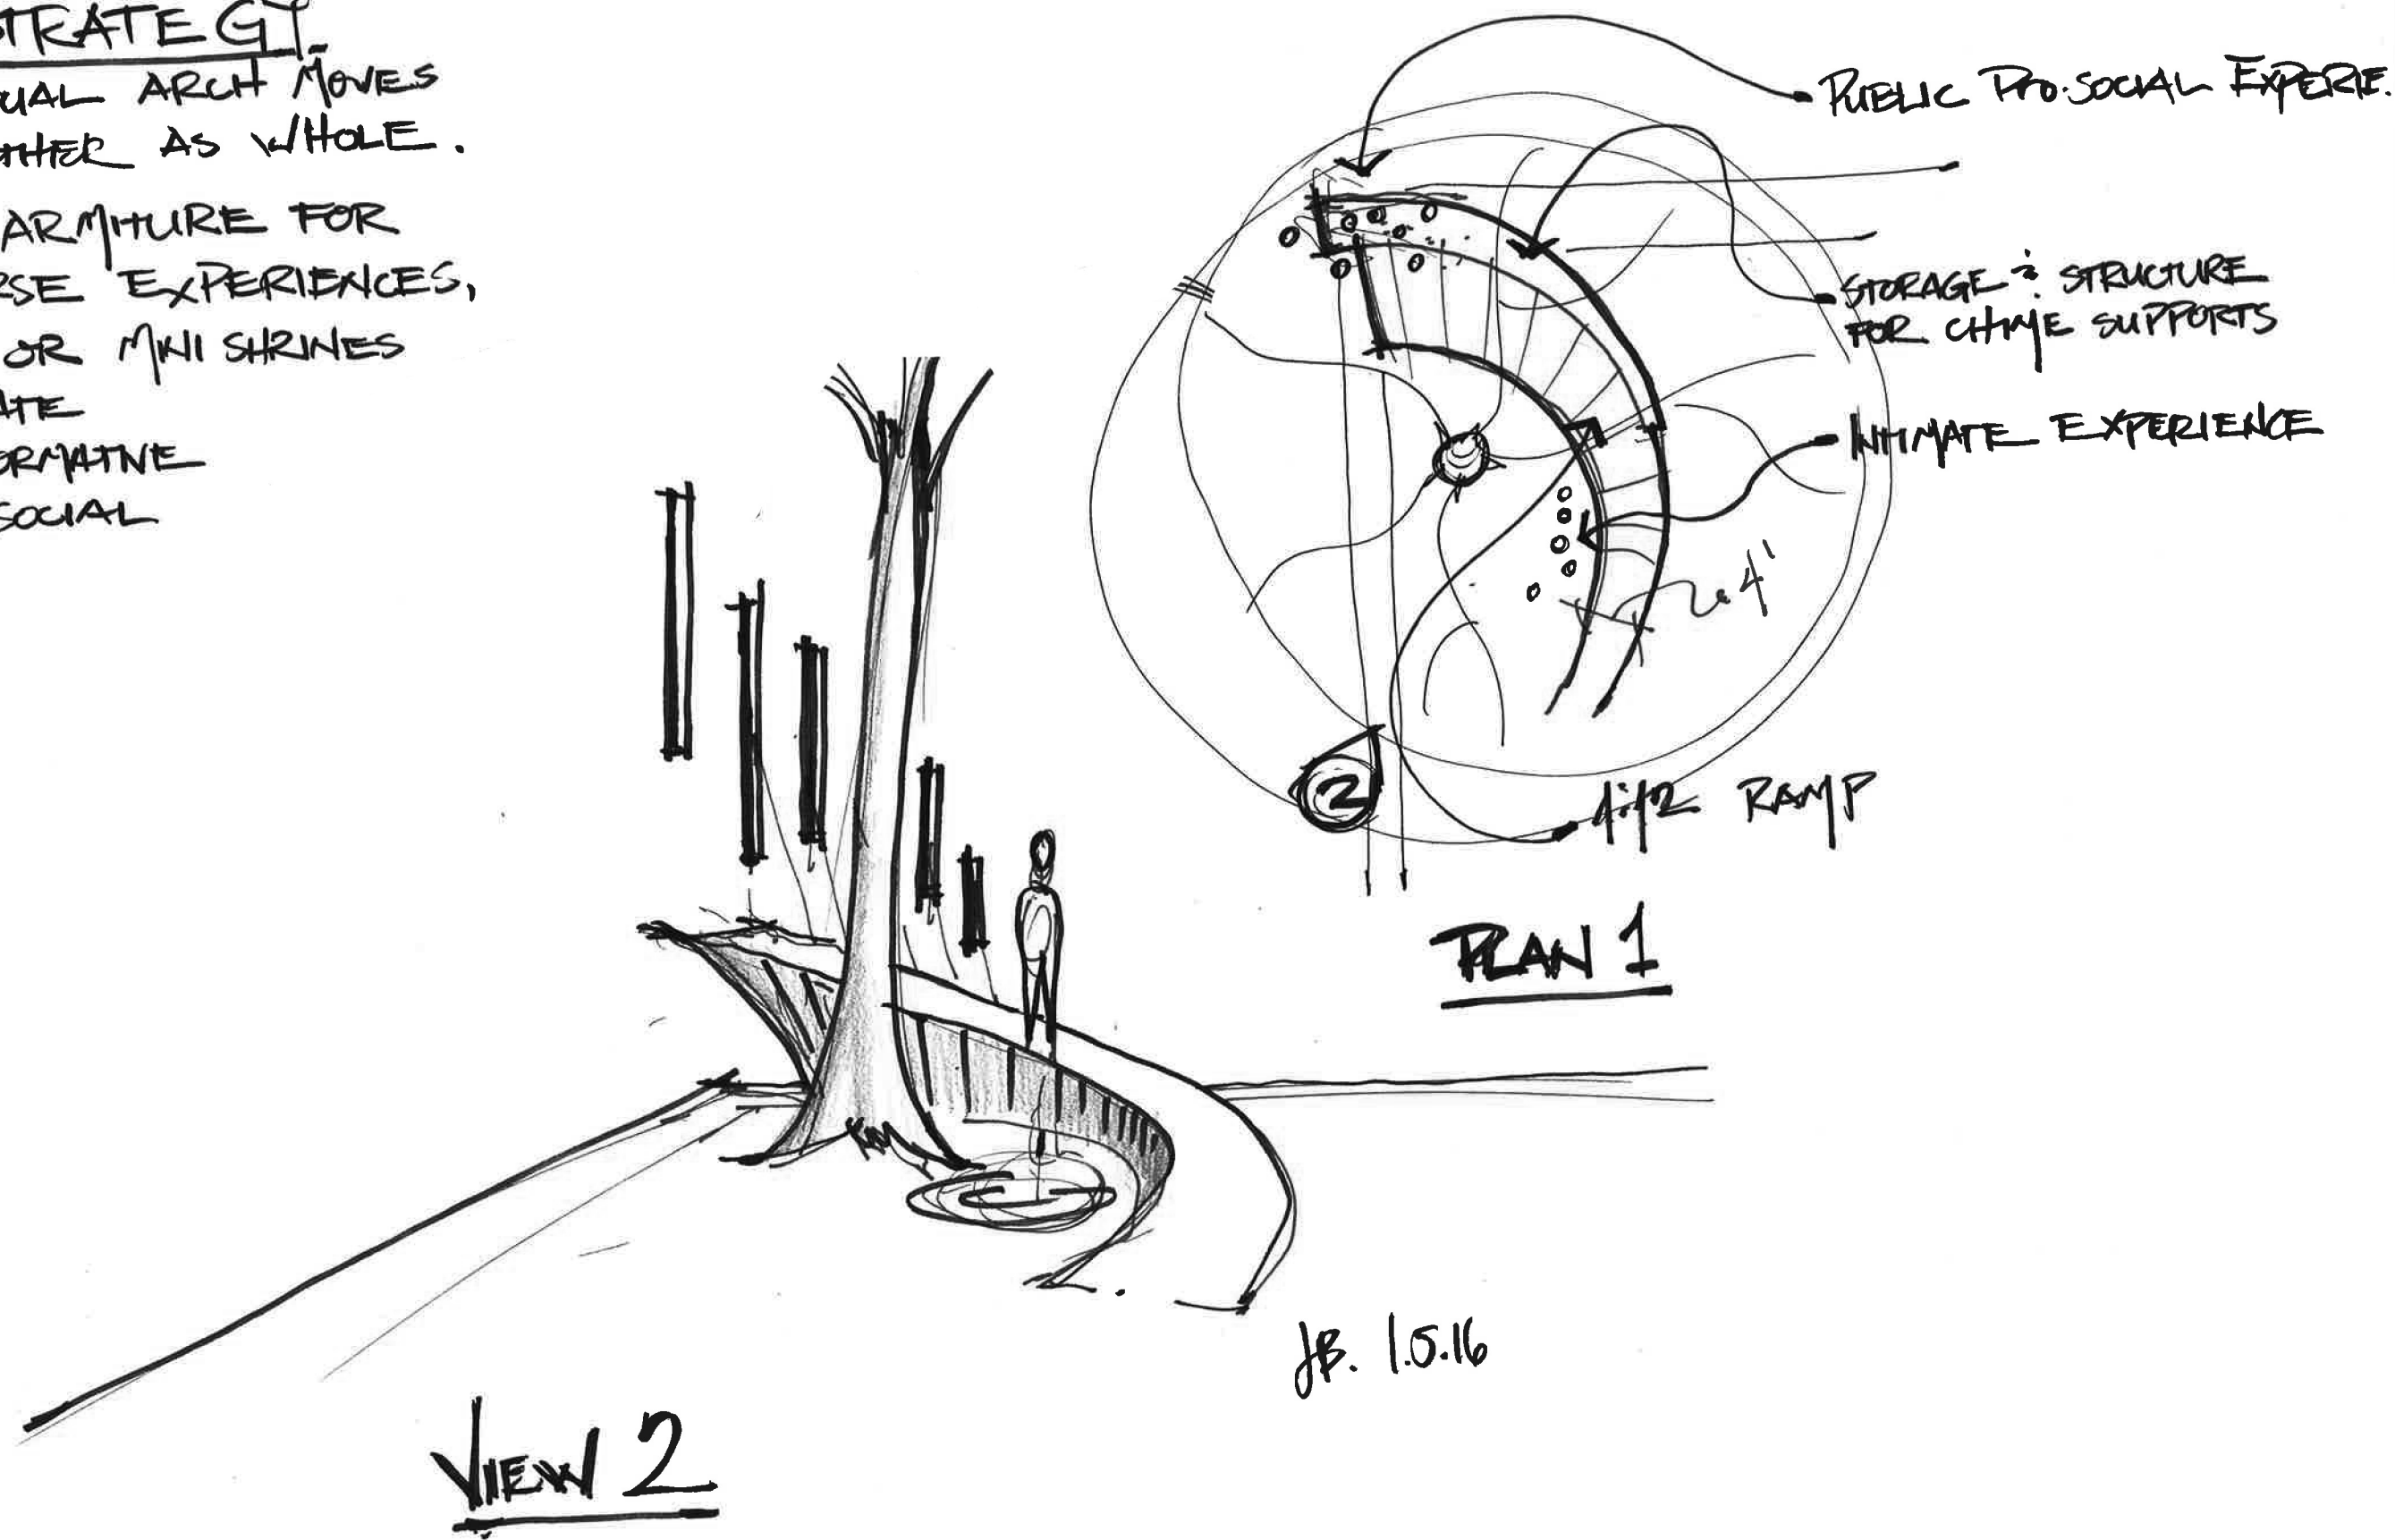

- Dollar Store
- Tobacco Store
- Budget Inn
- American Conservatory Theater

Office Spaces

NOTE:  
SCHEMATIC DESIGN SUBJECT TO CHANGE  
PENDING INPUT FROM STAKEHOLDERS.

1 SITE LOGIC  
1/32" = 1'-0"

REVISIONS	

SITE LOGIC	
Project number	5156
Date	
Drawn by	JB
Checked by	JB
<b>A101</b>	

# CONCEPTUAL STRATEGY

- SMALLER INDIVIDUAL ARCH MOVES THAT WORK TOGETHER AS WHOLE.
- CREATE ARCH. ARMATURE FOR MULTIPLE DIVERSE EXPERIENCES, I.E. "VIGNETTES" OR MINI SHRINES
  - SOME INTIMATE
  - SOME PERFORMATIVE
  - SOME PRO-SOCIAL