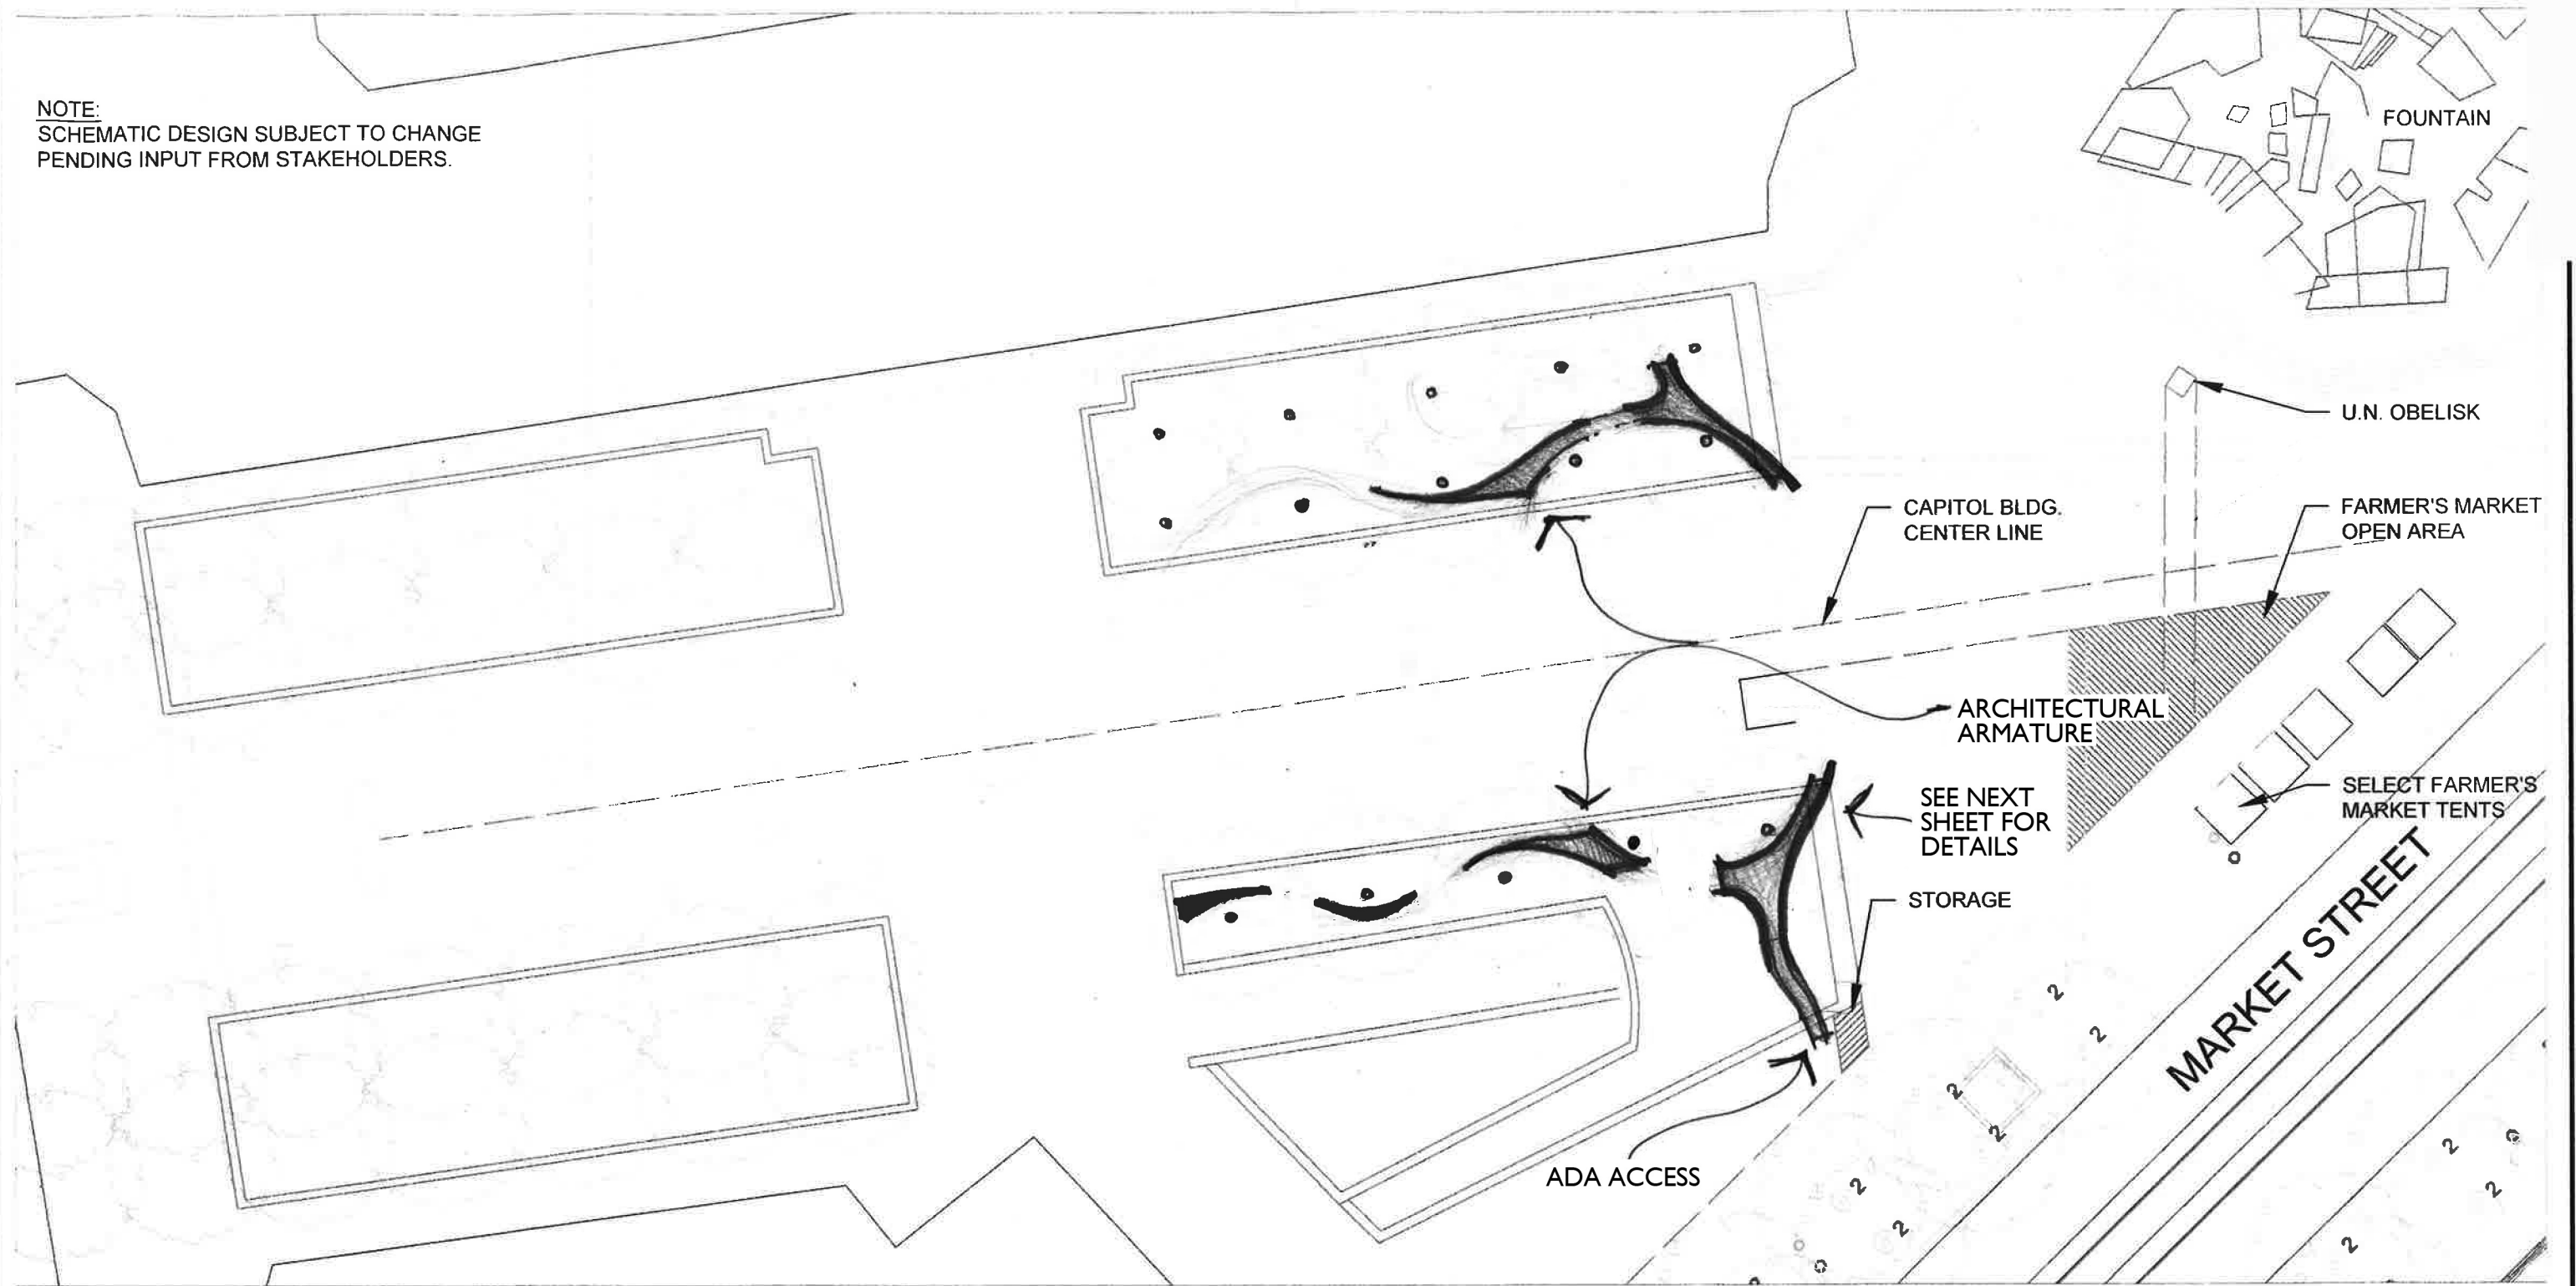

- Dollar Store
- Tobacco Store
- Budget Inn
- American Conservatory Theater

Office Spaces

NOTE:  
SCHEMATIC DESIGN SUBJECT TO CHANGE  
PENDING INPUT FROM STAKEHOLDERS.

1 SITE LOGIC  
1/32" = 1'-0"

REVISIONS	

# CONCEPTUAL STRATEGY

- SMALLER INDIVIDUAL ARCH MOVES THAT WORK TOGETHER AS WHOLE.
- CREATE ARCH. ARMATURE FOR MULTIPLE DIVERSE EXPERIENCES, I.E. "VIGNETTES" OR MINI SHRINES
  - SOME INTIMATE
  - SOME PERFORMATIVE
  - SOME PRO-SOCIAL