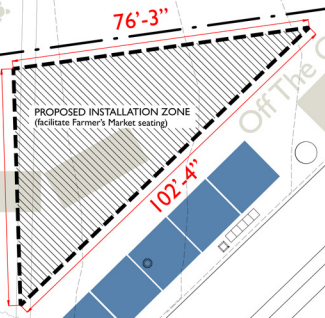

- ACT Costume Shop
- Bargain Bee Hardware Store
- Odd Fellows Temple
- CVS

- Dollar Store
- Tobacco Store
- Budget Inn
- American Conservatory Theater

Office Spaces