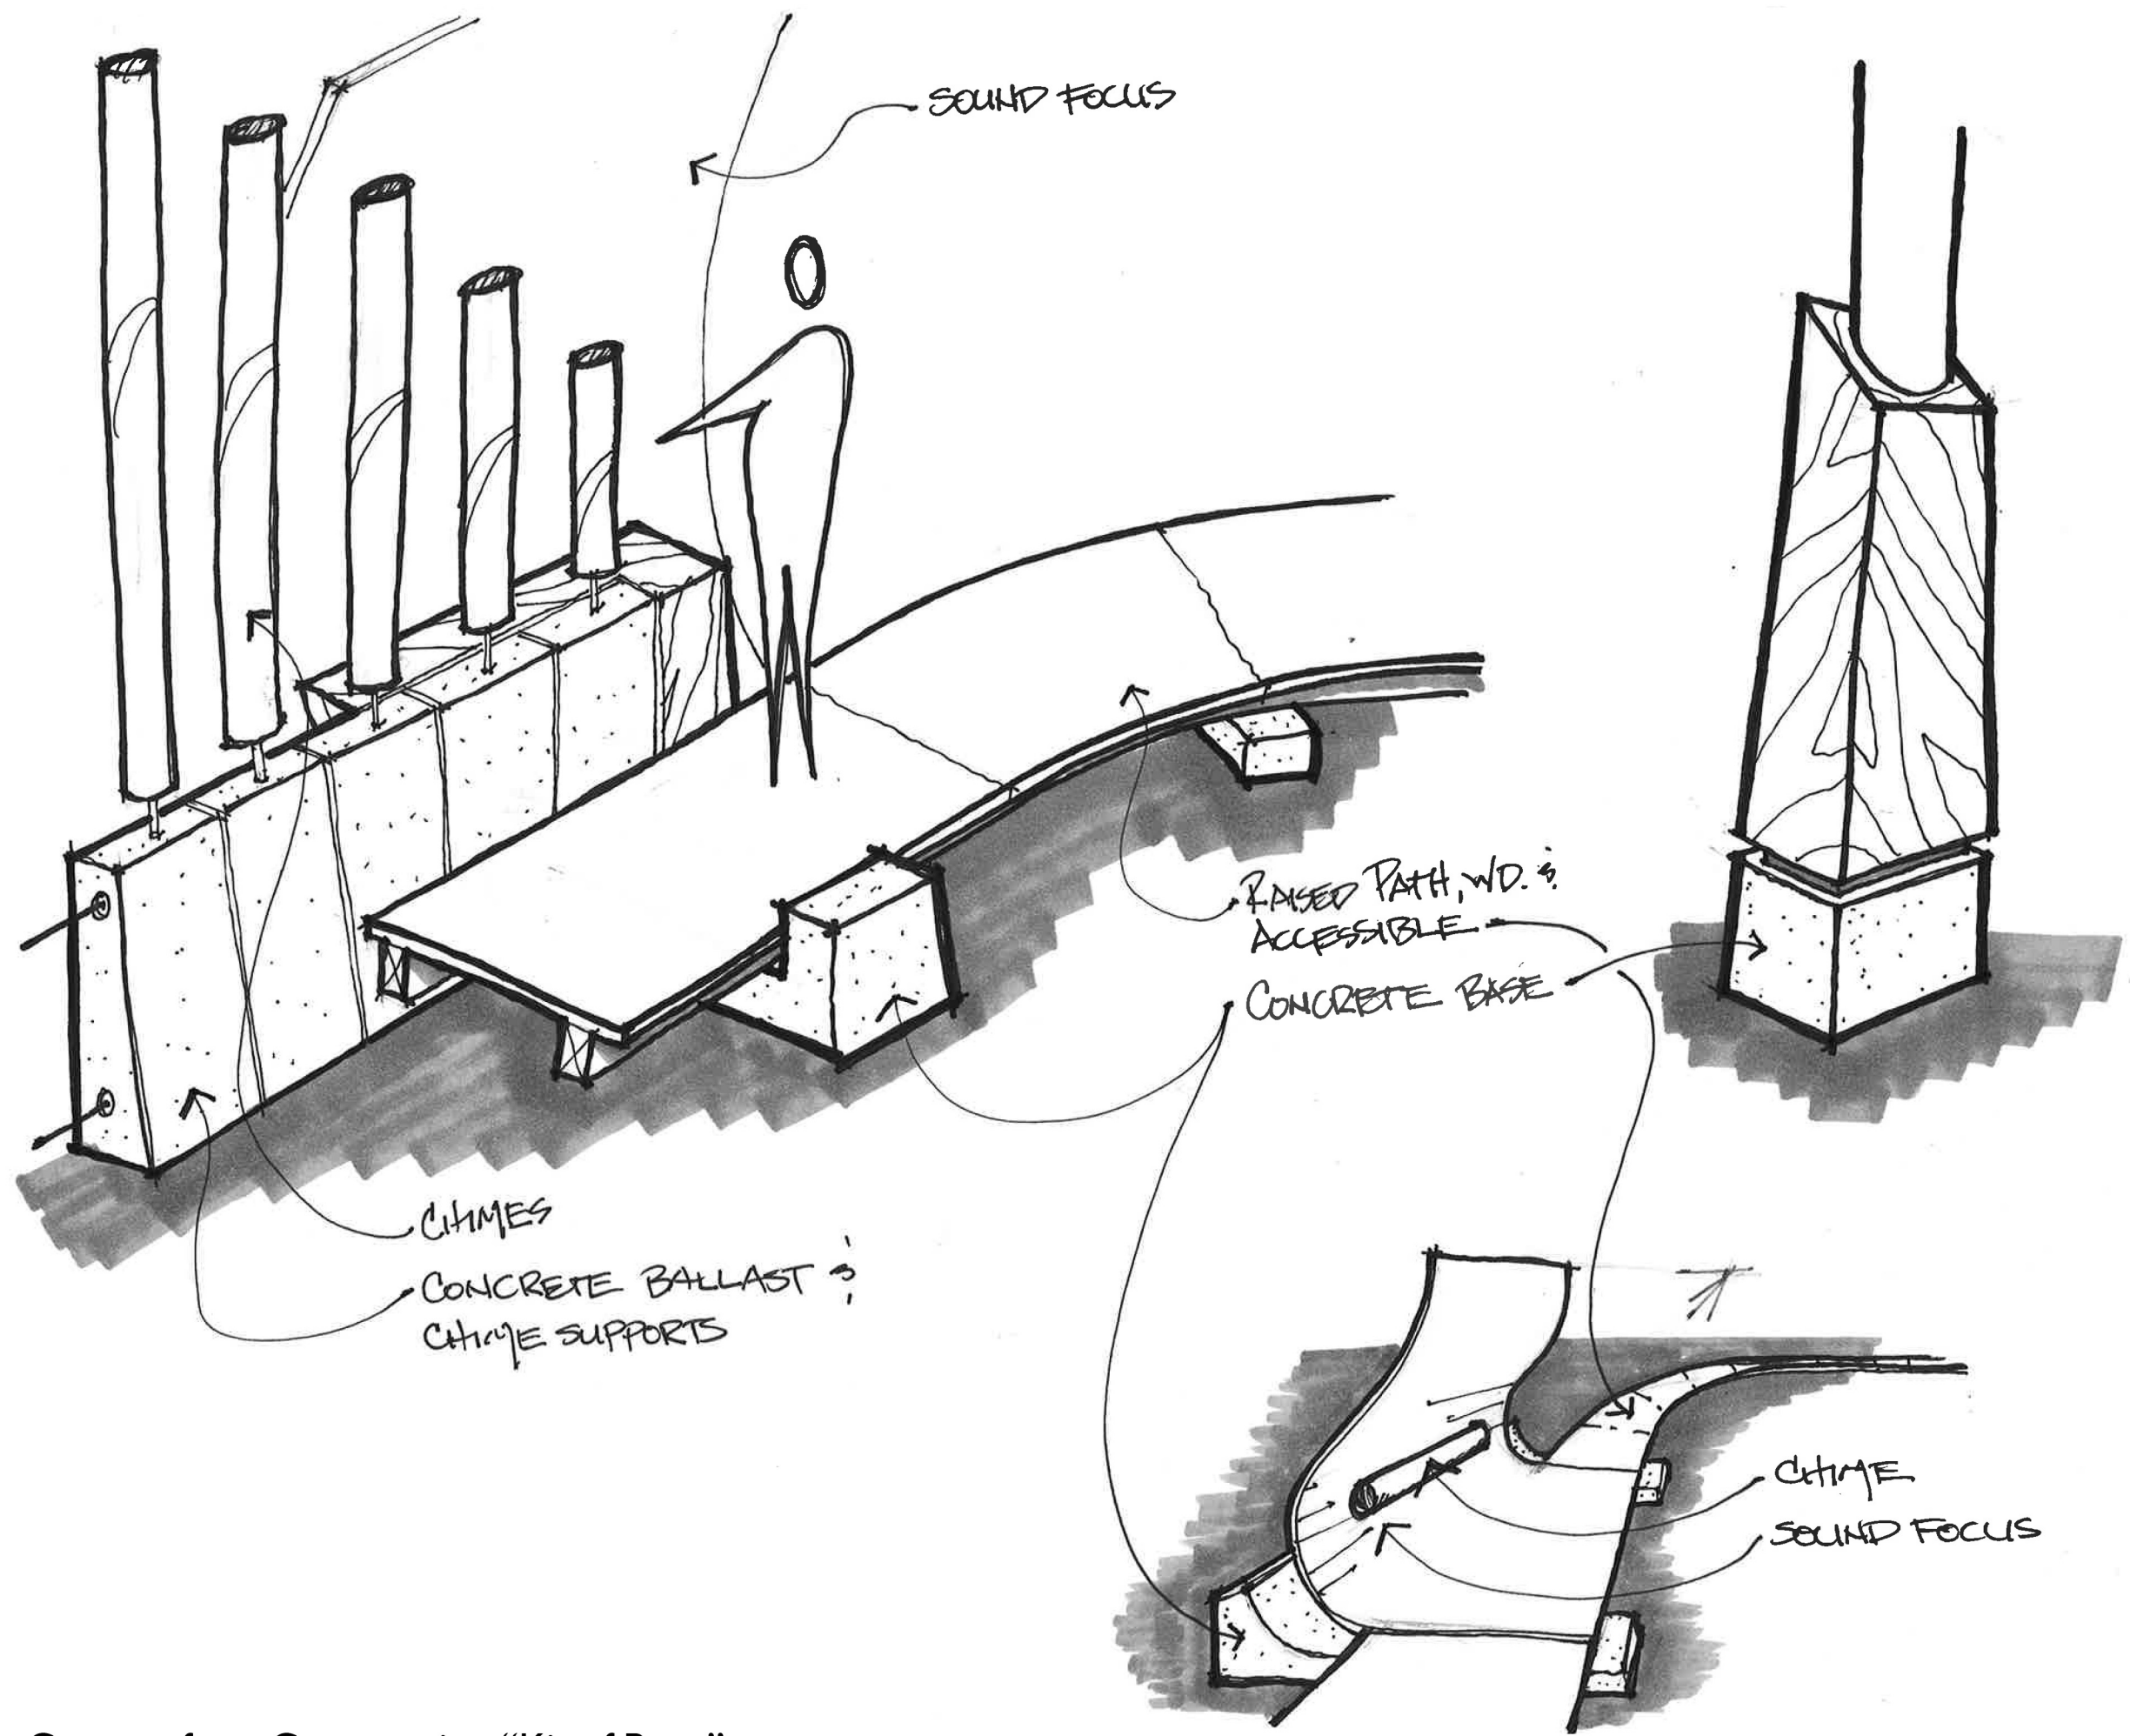

Preliminary Concept for a Construction "Kit of Parts"

01.12.16