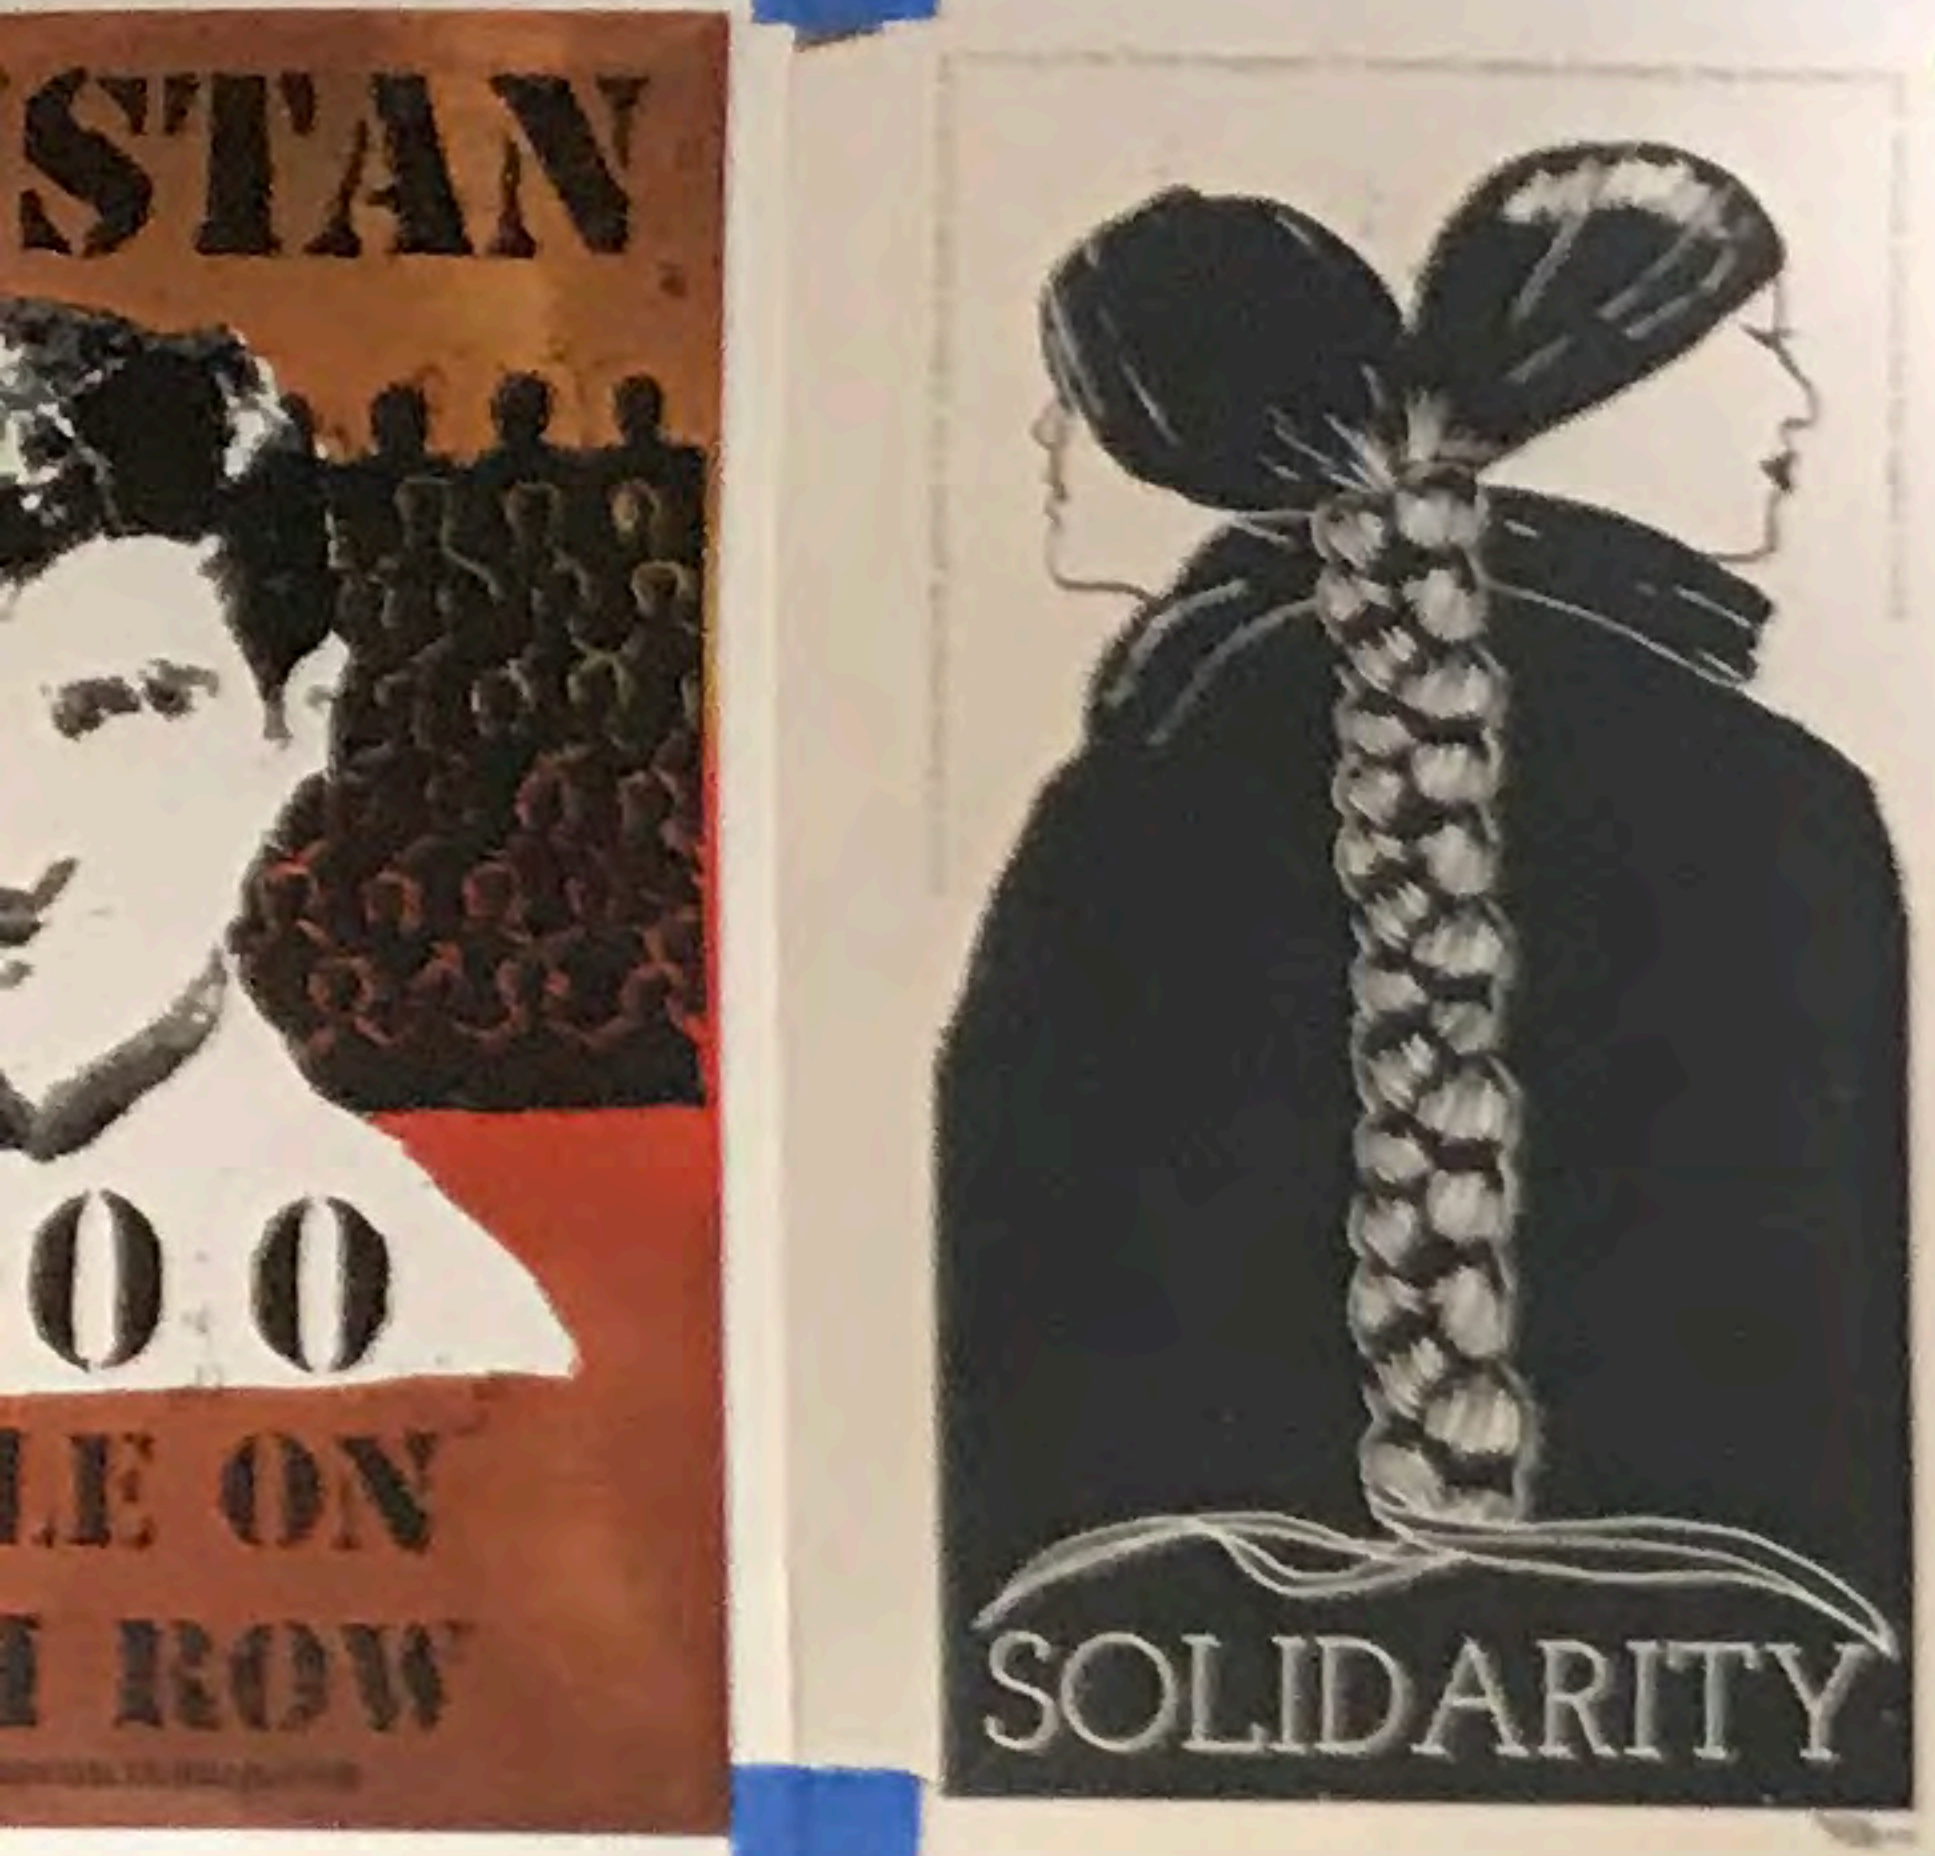

HERE NOW

WHERE WE STAND

OWNED BY WALL STREET