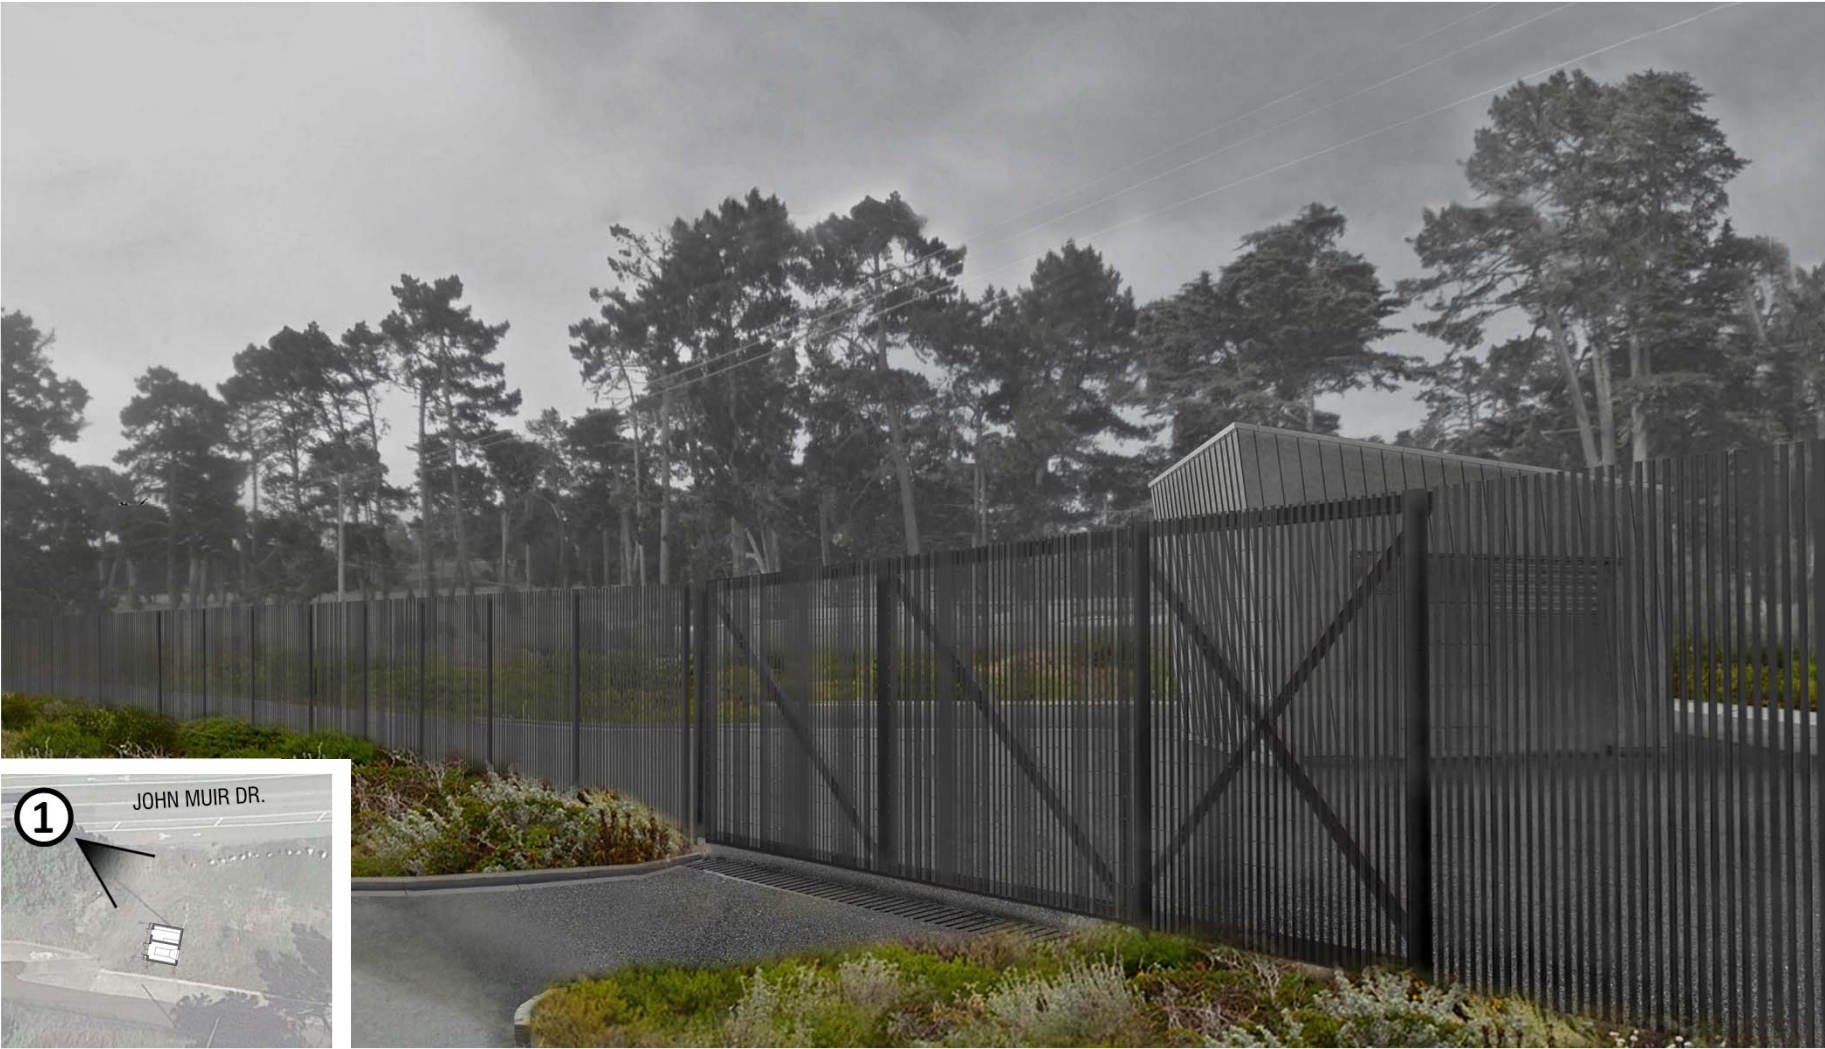

## LEGEND

- 1. PROPOSED ELECTRICAL BUILDING
- 2. NEW ELECTRICAL TRANSFORMER
- 3. NEW BELOW GRADE DIVERSION STRUCTURE
- 4. NEW WETLANDS

# EXISTING VIEWS FROM JOHN MUIR DRIVE

# PROPOSED VIEW LOOKING SOUTH

VISTA GRANDE  
DRAINAGE BASIN IMPROVEMENTS