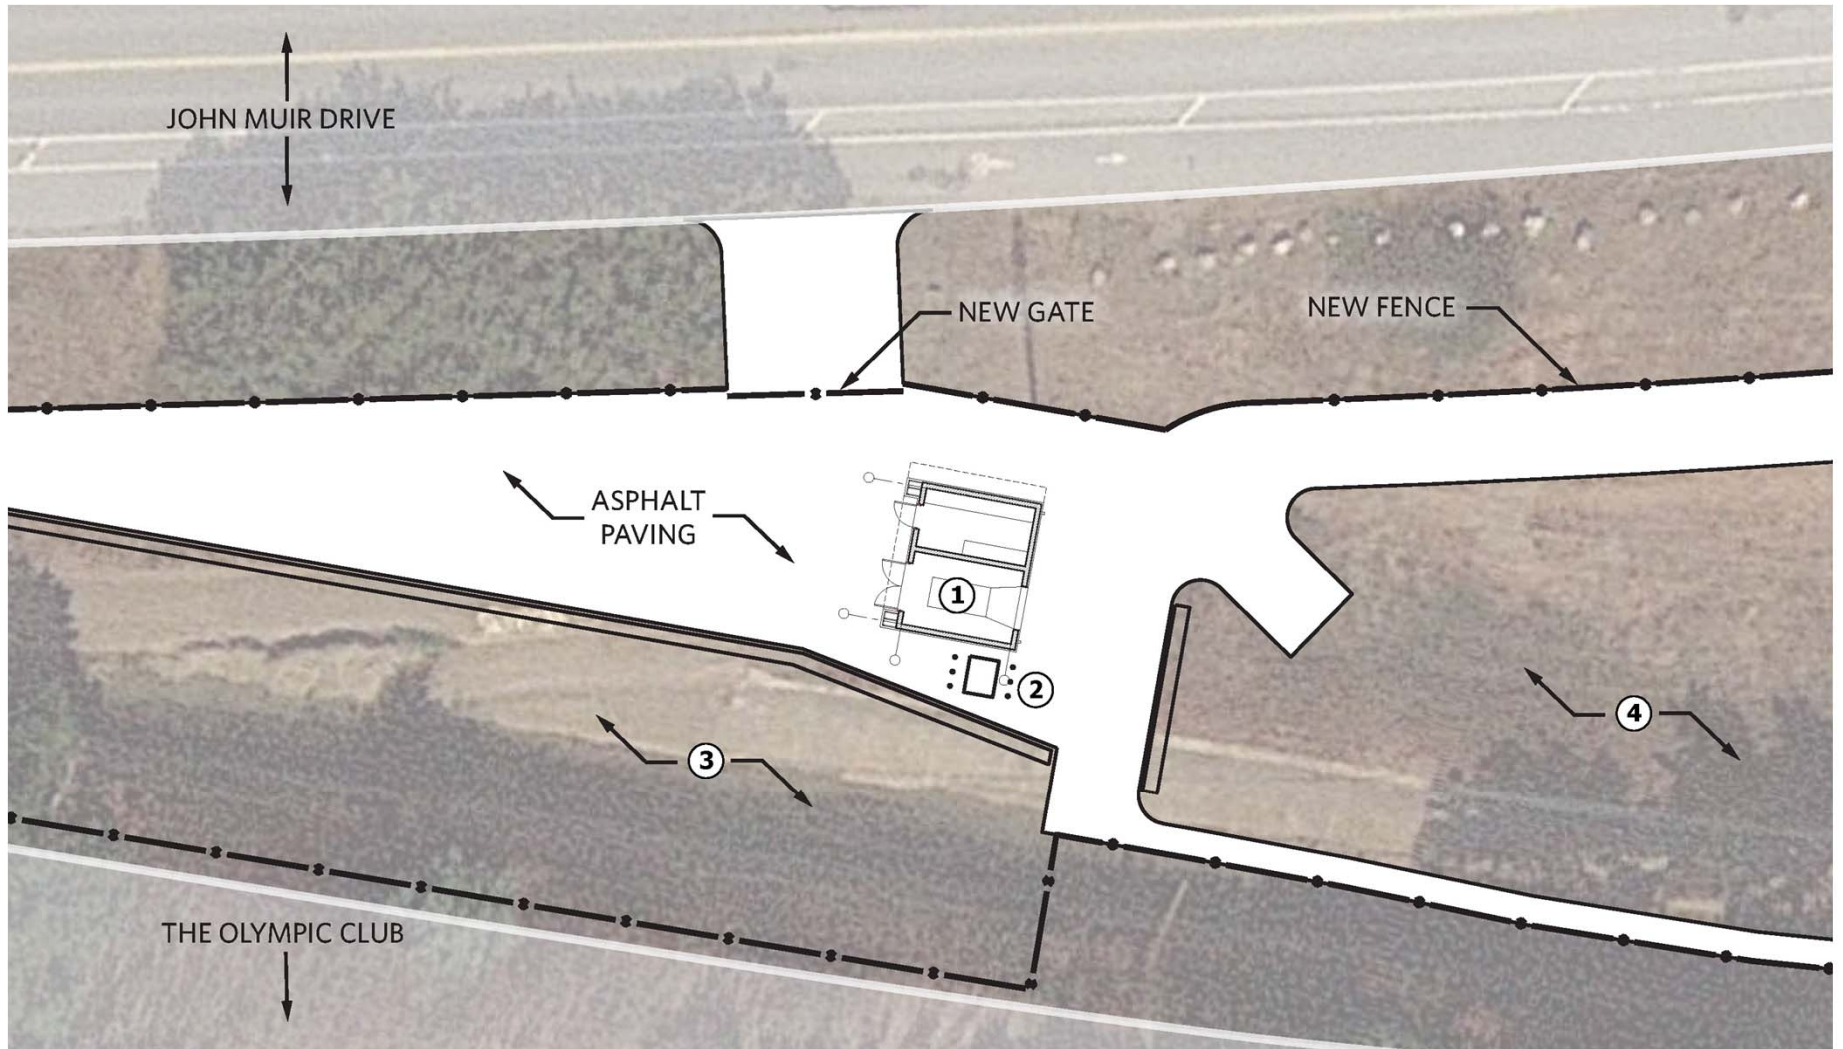

## LEGEND

- |                                 |                            |
|---------------------------------|----------------------------|
| 1. PROPOSED ELECTRICAL BUILDING | 5. NEW OUTLET STRUCTURE    |
| 2. EXISTING SFPUC PUMP STATION  | 6. NEW WETLANDS            |
| 3. EXISTING DRAINAGE CANAL      | 7. NEW DIVERSION STRUCTURE |
| 4. EXISTING DRAINAGE TUNNEL     |                            |

# SITE PLAN

VISTA GRANDE  
DRAINAGE BASIN IMPROVEMENTS