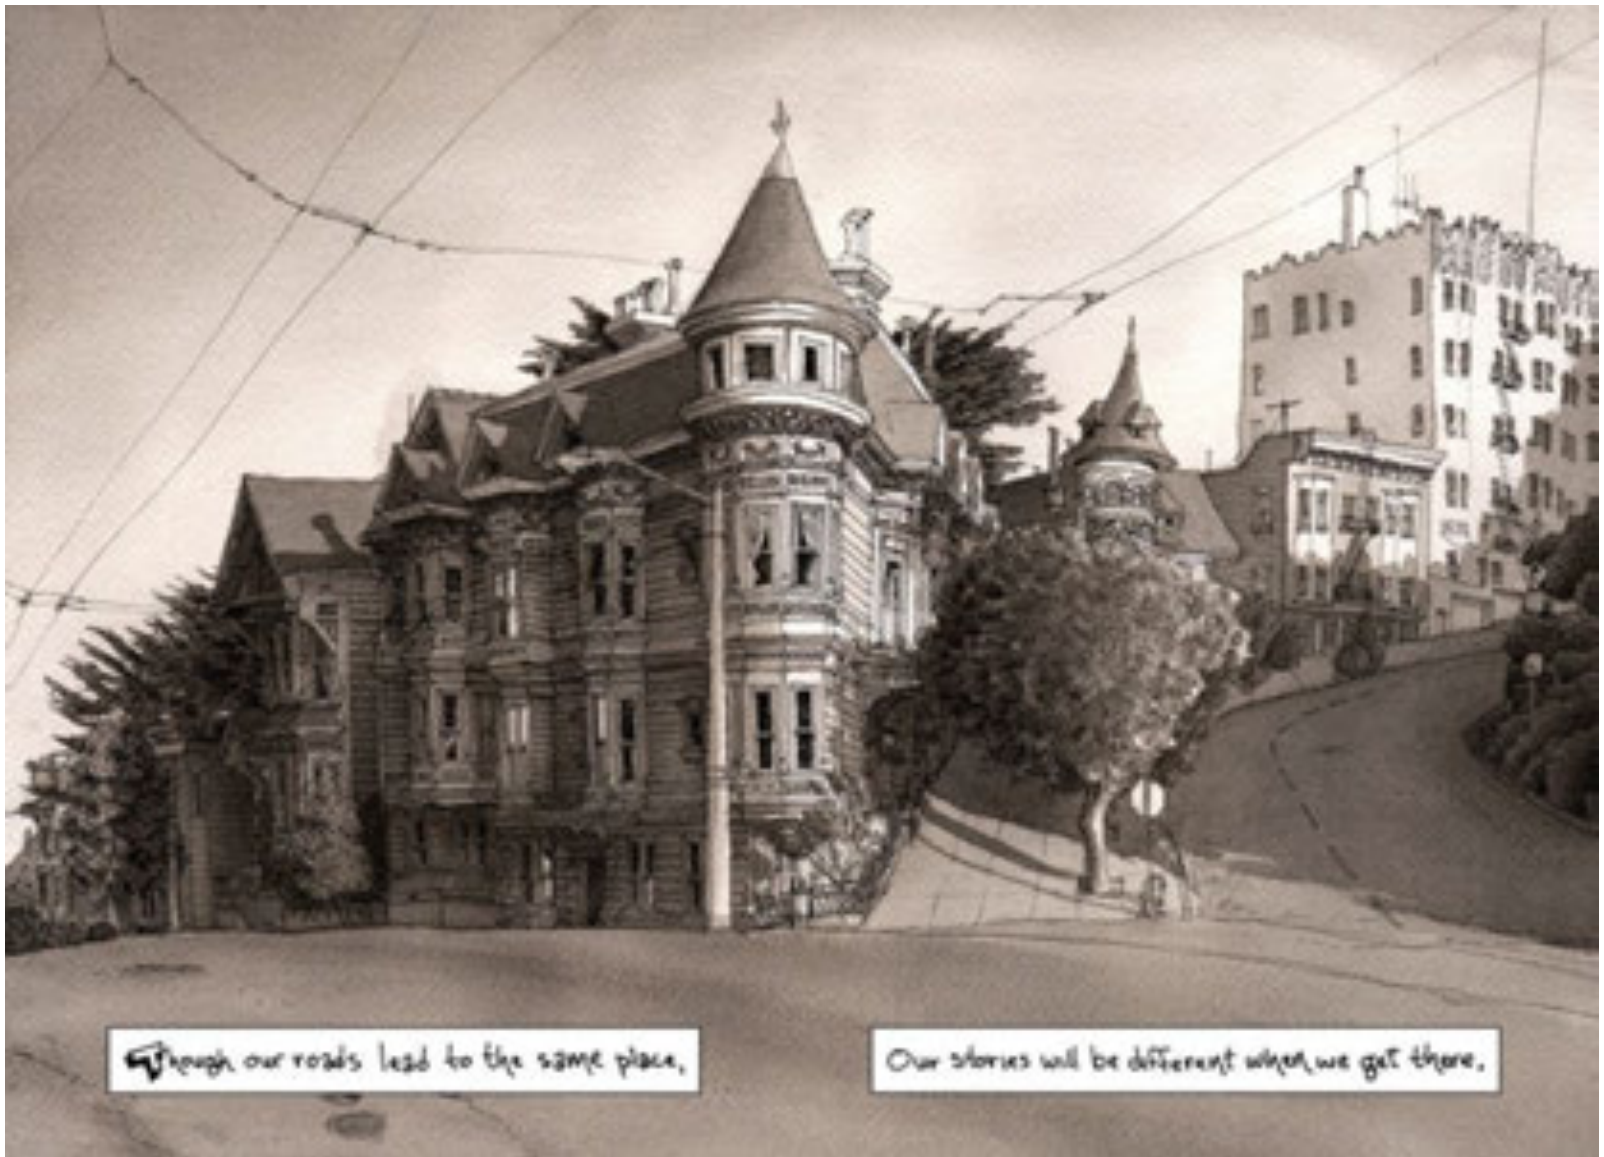

Reagan Louie, San Francisco

Paul Madonna, All Over Coffee #283 Though our roads