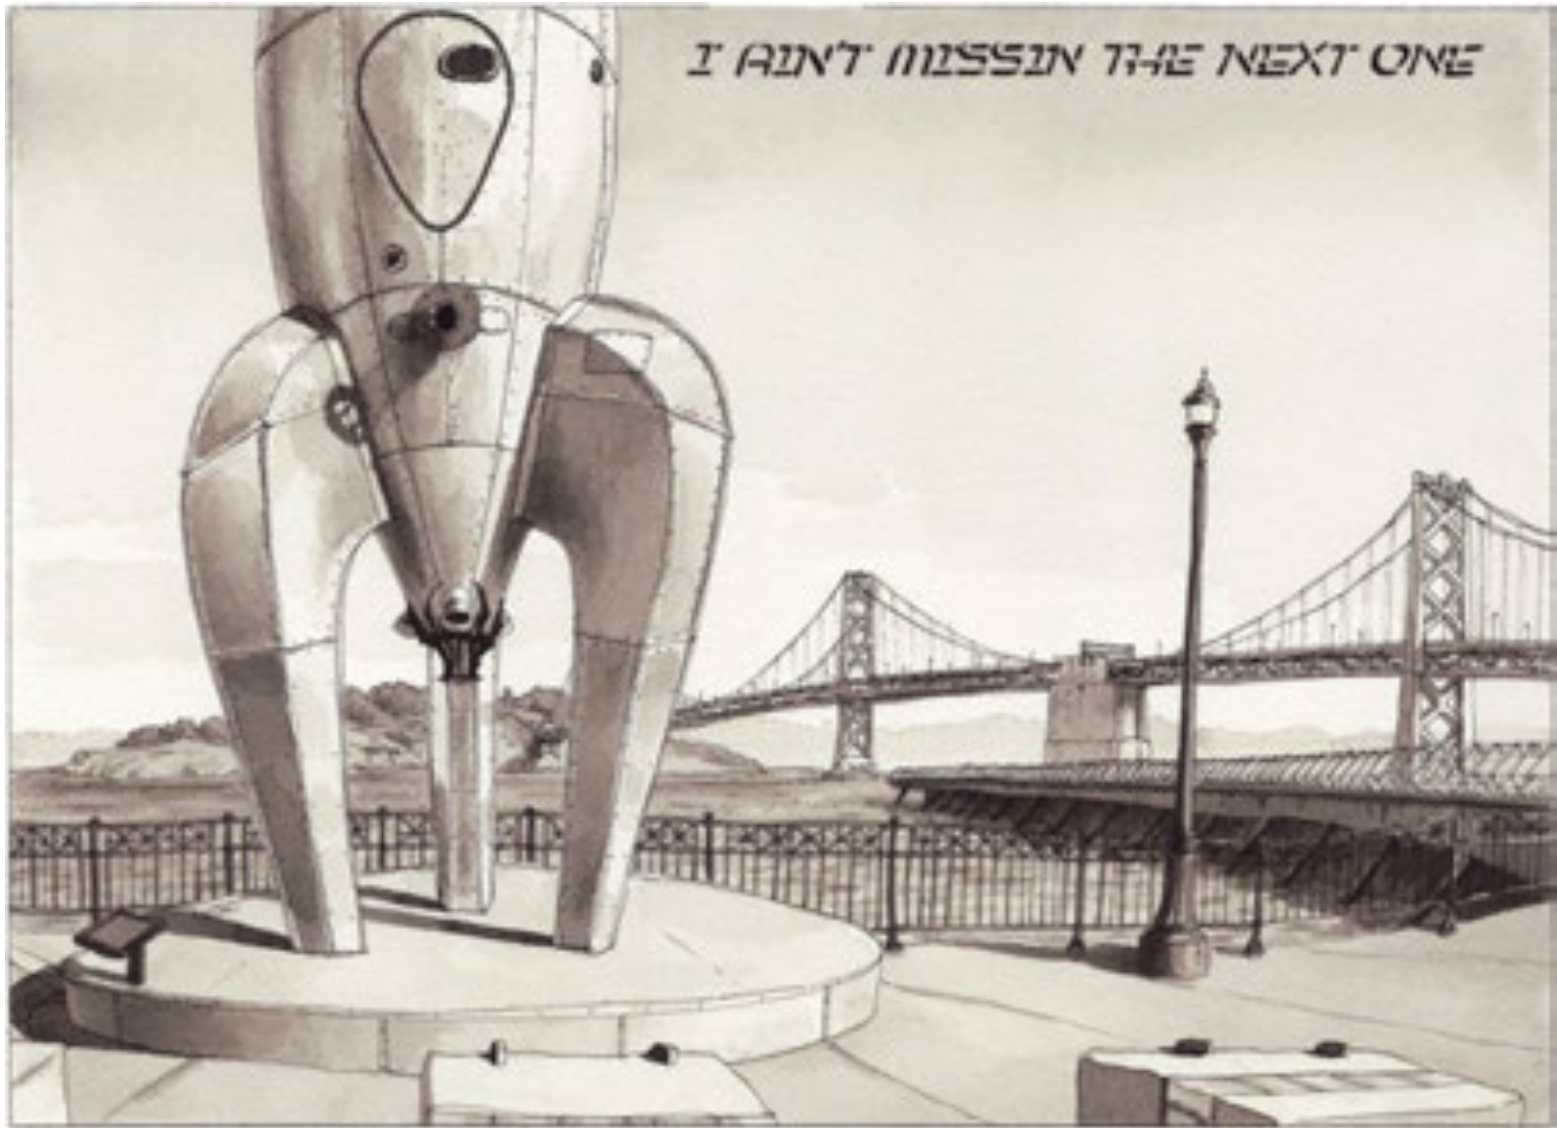

Paul Madonna, All Over Coffee #517 Guerrero park

Paul Madonna, All Over Coffee #548  
Golden Gate Park carousel

Paul Madonna, All Over Coffee #572 Rocket

Kegan Marling, Duniya Dance and Drum Company, San Francisco City Hall