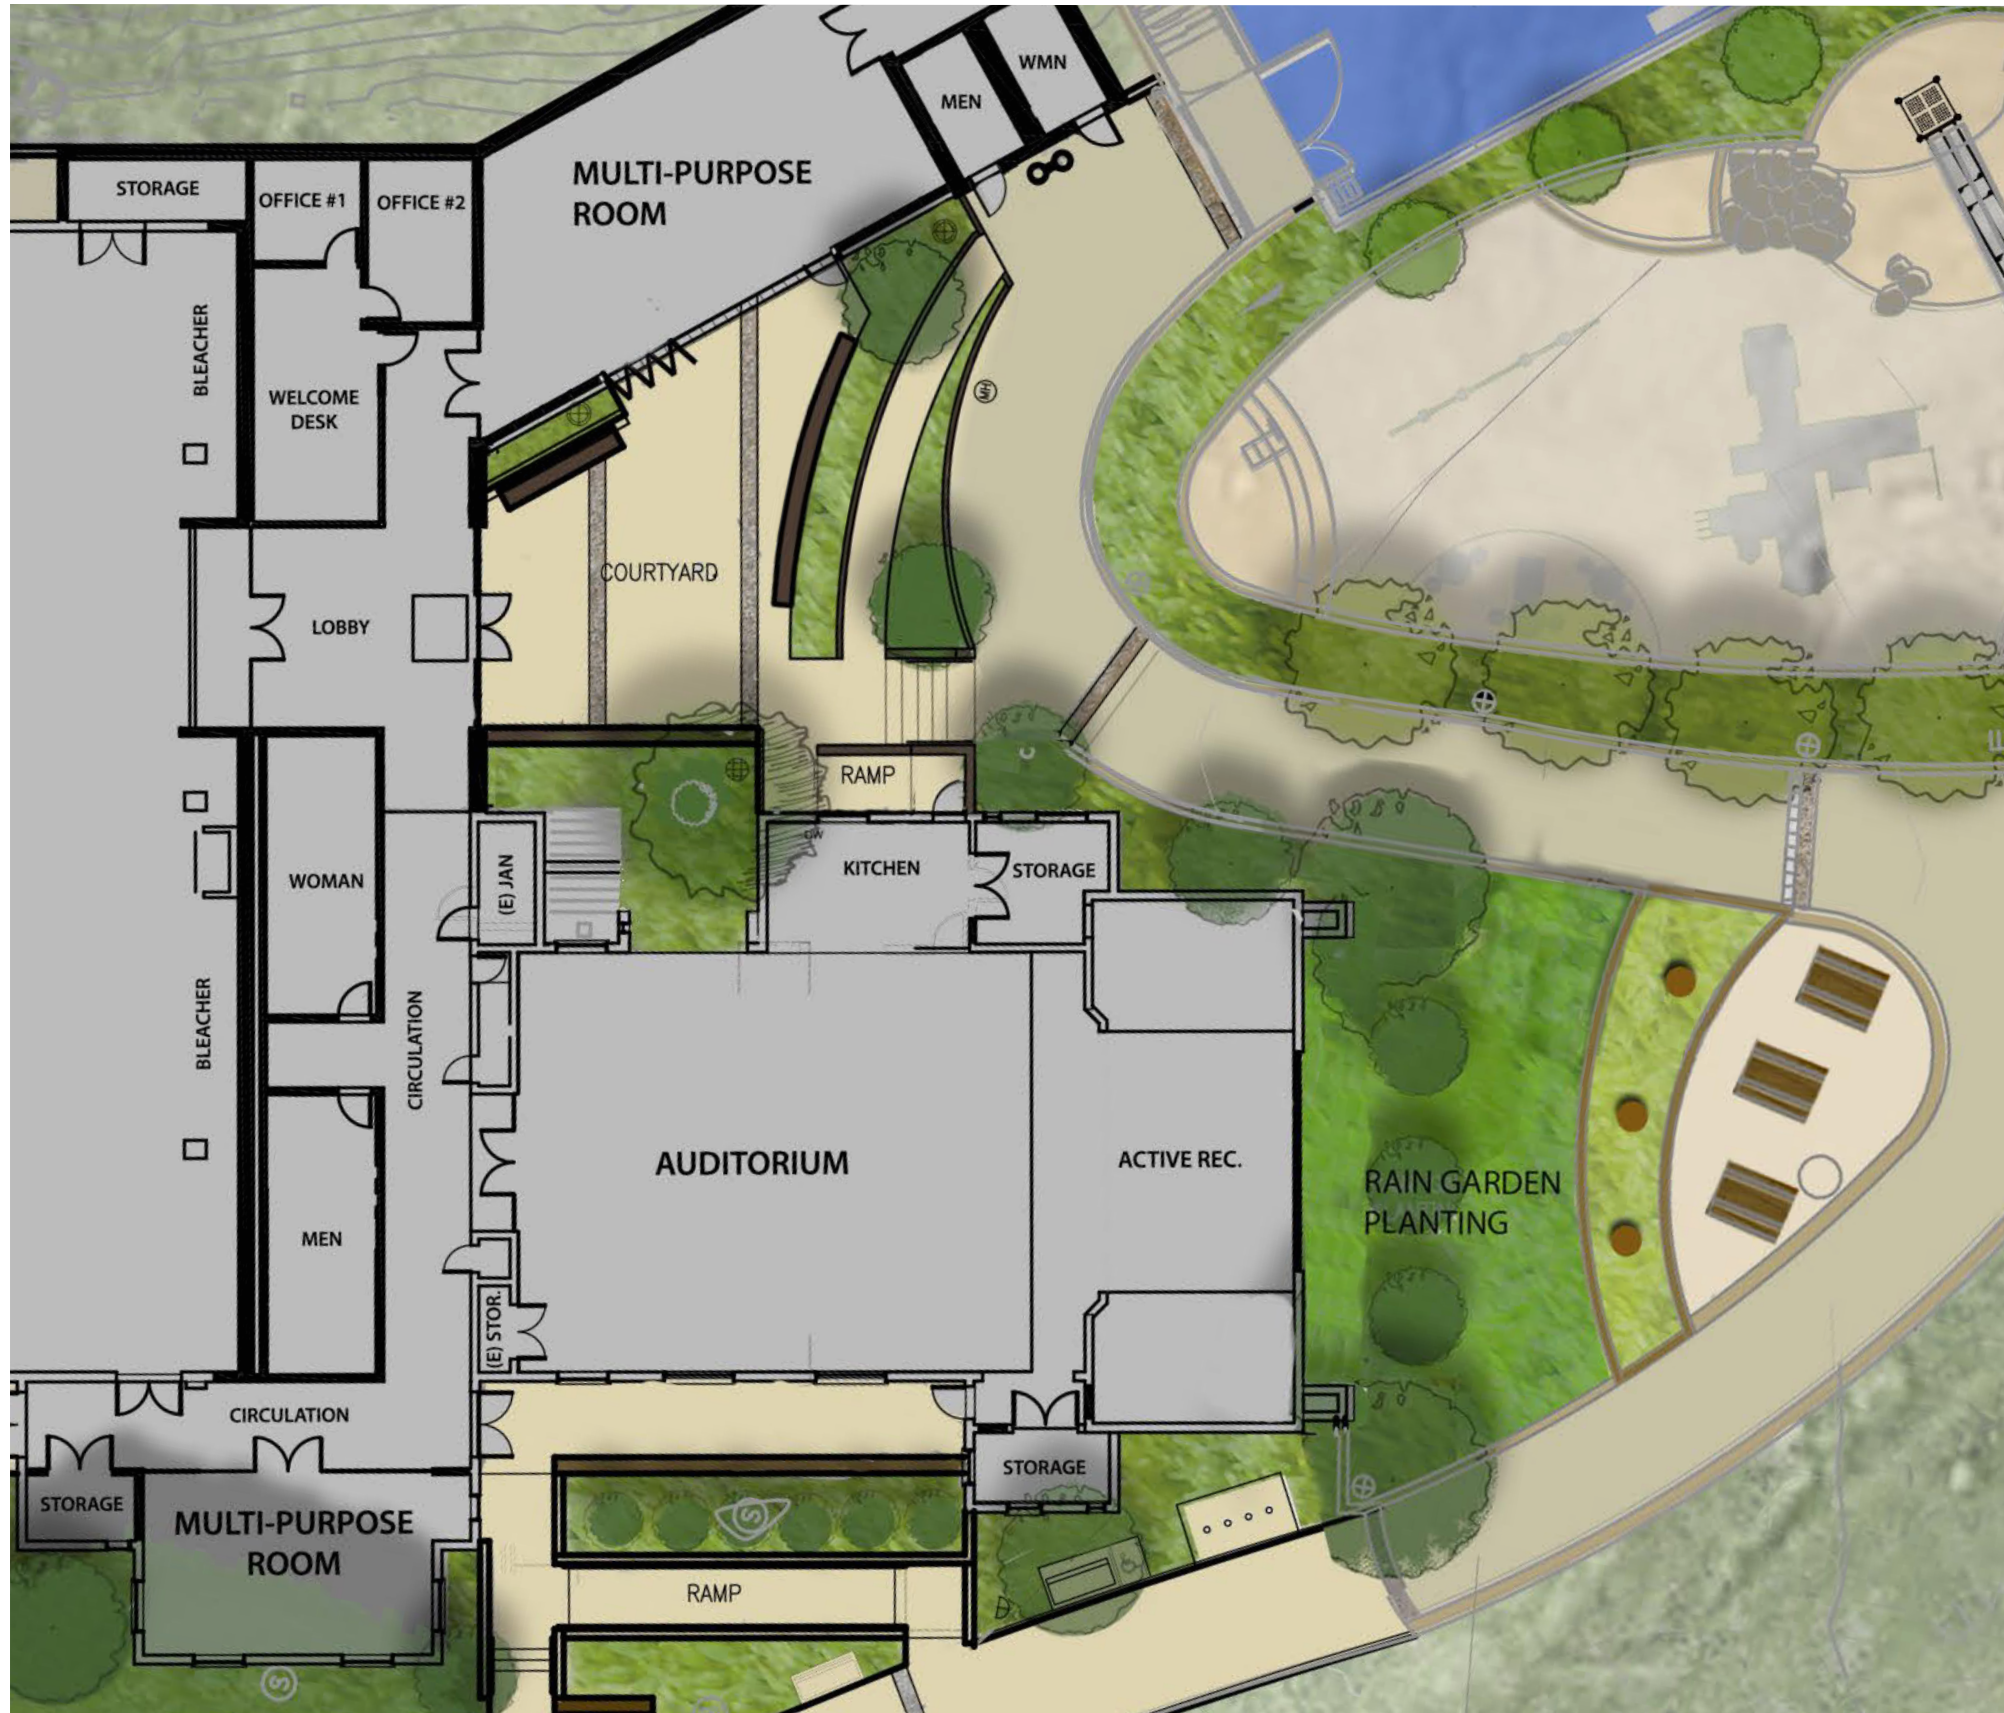

Recreation & Parks

GLEN CANYON RECREATION CENTER

CIVIC DESIGN REVIEW III
APRIL 2016

SITE PLAN | PHASE II

PHASE II COMMENTS

- **Refine ramp / stair design at entry plaza**
-Reviewed informally with Commissioner Calder Smith
- **Resolve relationship of public art to picnic tables**
-Resolved with artist and RPD
- **Use straight linear pattern on aluminum sun shades**

ARTIST AREA MATERIALS

Plan Rendering

Artist Rendering

Planting Palette

Tables & Lighting

Paving & Walls