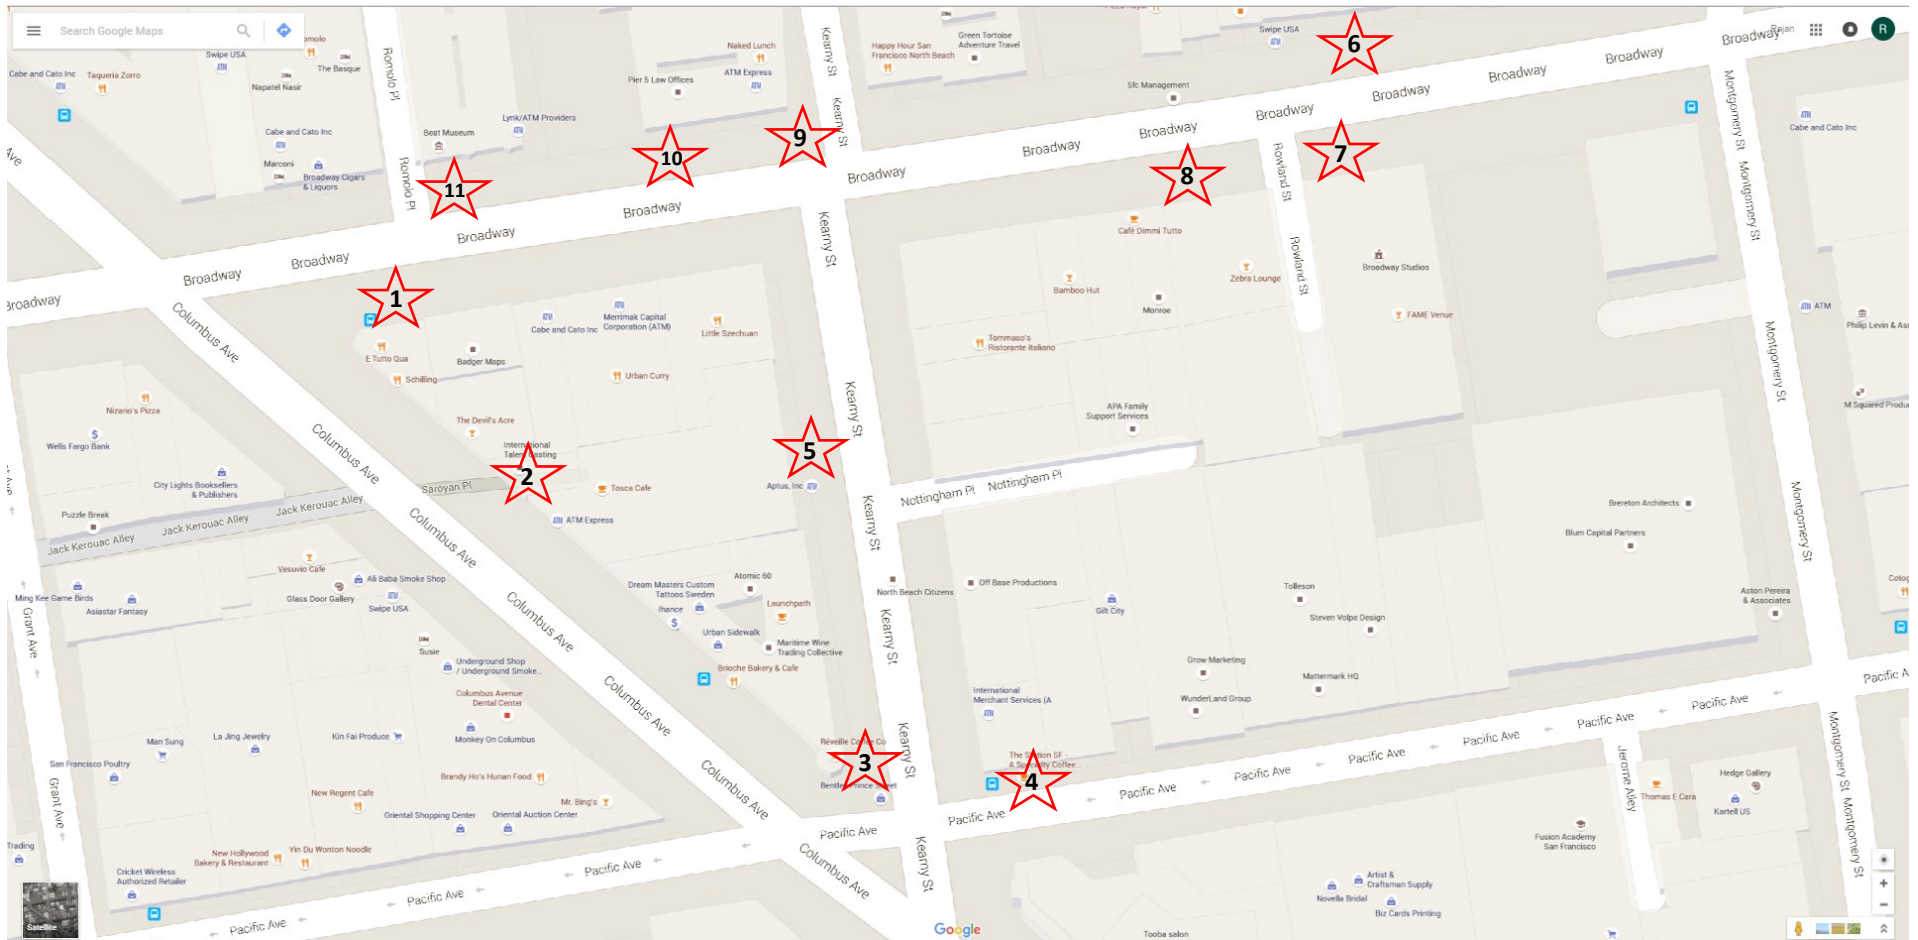

TOP OF BROADWAY COMMUNITY BENEFIT DISTRICT HISTORICAL MARKERS PROJECT: The purpose of this presentation is illustrate and garner Board of Supervisor approval for the placement of eleven (11) historical marker plaques in front of historical landmarks and in historical locations throughout the CBD as designated in the map below. Subsequent pages will provide more specific installation details:

1

ITALIAN AMERICAN BANK (Landmark Financial Institution located at 270 Columbus Ave.)

17" x 12" Historical Plaque will be placed in the sidewalk on the north side of the building fronting Broadway

The plaque will be embedded in the sidewalk at the approximate location depicted by the red arrows above

17" x 12" Historical Plaque will be embedded in the sidewalk at the approximate location depicted by the red arrows above

17" x 12" Historical Plaque will be embedded in the sidewalk at the approximate location depicted by the red arrows above