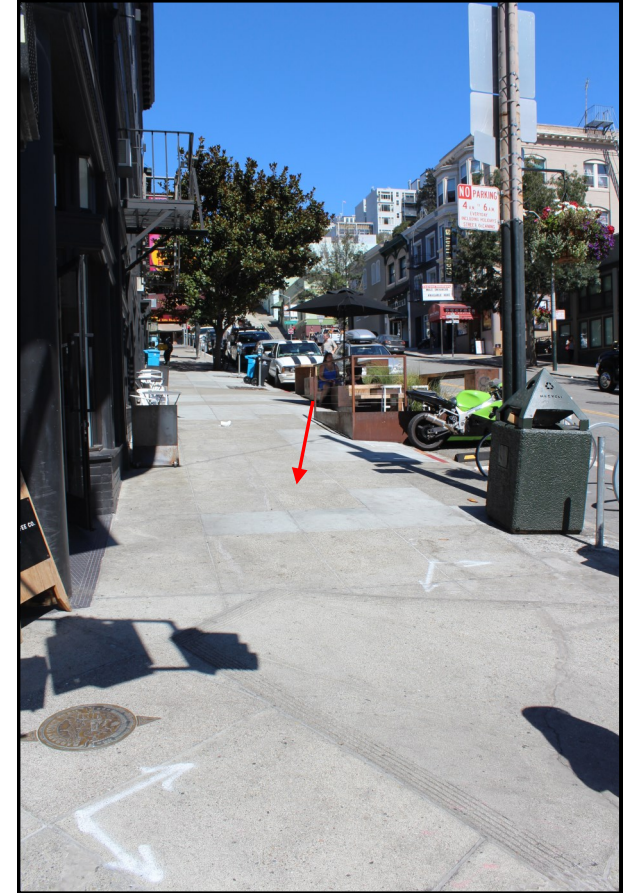

TOP OF BROADWAY COMMUNITY BENEFIT DISTRICT HISTORICAL MARKERS PROJECT: The purpose of this presentation is illustrate and garner Board of Supervisor approval for the placement of eleven (11) historical marker plaques in front of historical landmarks and in historical locations throughout the CBD as designated in the map below. Subsequent pages will provide more specific installation details:

1

ITALIAN AMERICAN BANK (Landmark Financial Institution located at 270 Columbus Ave.)

17" x 12" Historical Plaque will be placed in the sidewalk on the north side of the building fronting Broadway

The plaque will be embedded in the sidewalk at the approximate location depicted by the red arrows above

17" x 12" Historical Plaque will be embedded in the sidewalk in the courtyard just outside of Specs at the approximate location depicted by the red arrows above

17" x 12" Historical Plaque will be embedded in the sidewalk at the approximate location depicted by the red arrows above

17" x 12" Historical Plaque will be embedded in the sidewalk at the approximate location depicted by the red arrows above

17" x 12" Historical Plaque will be embedded in the sidewalk at the approximate location depicted by the red arrows above