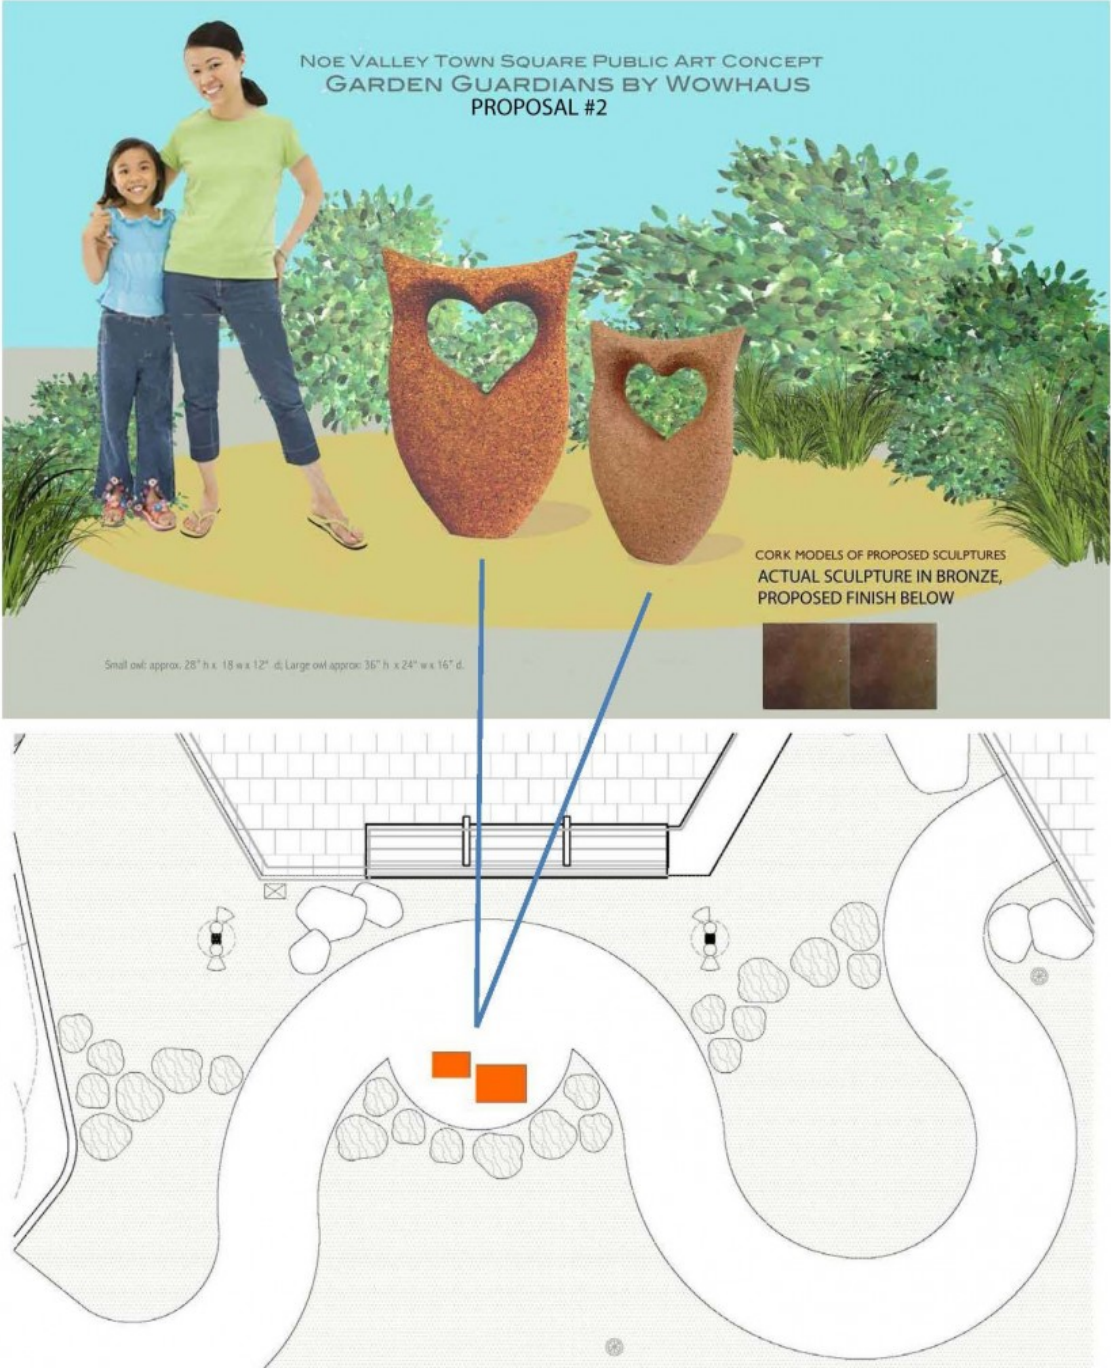

GARDEN GUARDIANS – Proposal #2:

For Proposal #2 of *Garden Guardians*, Wowhaus created new models of the owls. The owls will be made of bronze and the texture will be simple, smooth and even, to complement the minimal more simplified form of the owls. The proposed texture is shown as reference in the sample image below.