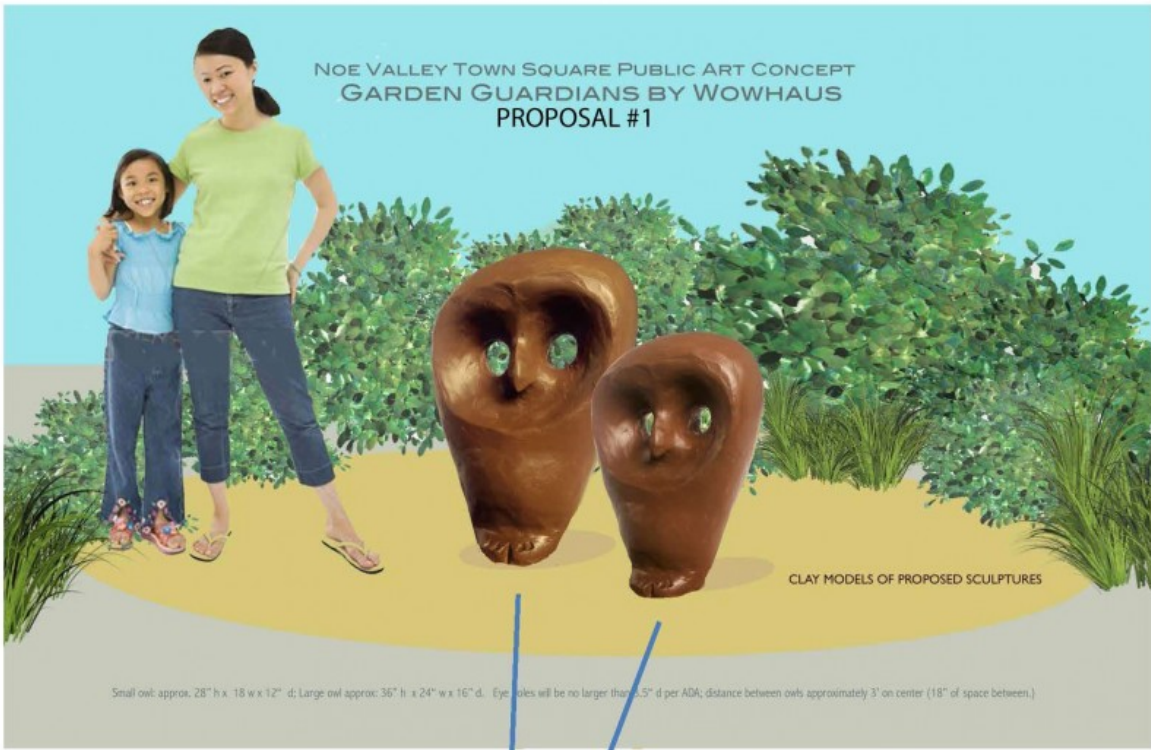

NOE VALLEY TOWN SQUARE PUBLIC ART CONCEPT
GARDEN GUARDIANS BY WOWHAUS
PROPOSAL #1

Small owl approx. 28" h x 18" w x 12" d; Large owl approx. 36" h x 24" w x 16" d. (Eye sizes will be no larger than 3.5" d per ADA; distance between owls approximately 3' on center (18" of space between.)