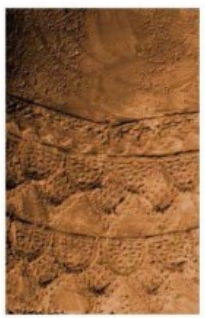

ACCENT TEXTURES