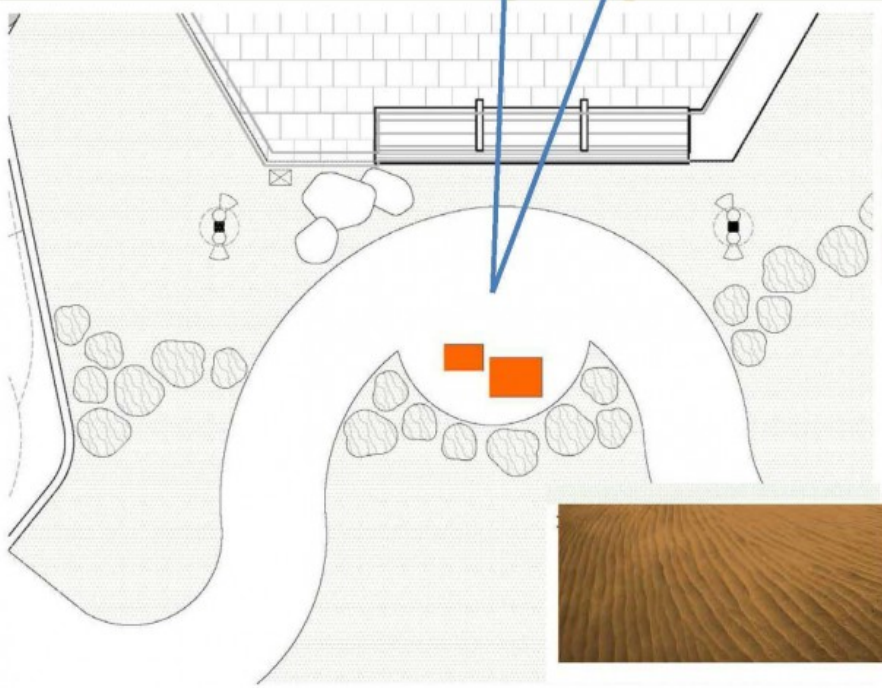

Wowhaus has created permanent public art throughout the United States for close to 20 years, working in a wide range of durable exterior media. Commissions include "Sunnyside Menagerie", a series of 23 small bronze sculptures integrated with plantings in San Francisco's Sunnyside Conservatory, as well as "Abundance", two large-scale mosaic fish sculptures at the Ortega Branch Public Library.

NOE VALLEY TOWN SQUARE PUBLIC ART CONCEPT
GARDEN GUARDIANS BY WOWHAUS
PROPOSAL #1

Small owl approx. 28" h x 18" w x 12" d; Large owl approx. 36" h x 24" w x 16" d. (Eye sizes will be no larger than 3.5" d per ADA; distance between owls approximately 3' on center (18" of space between.)