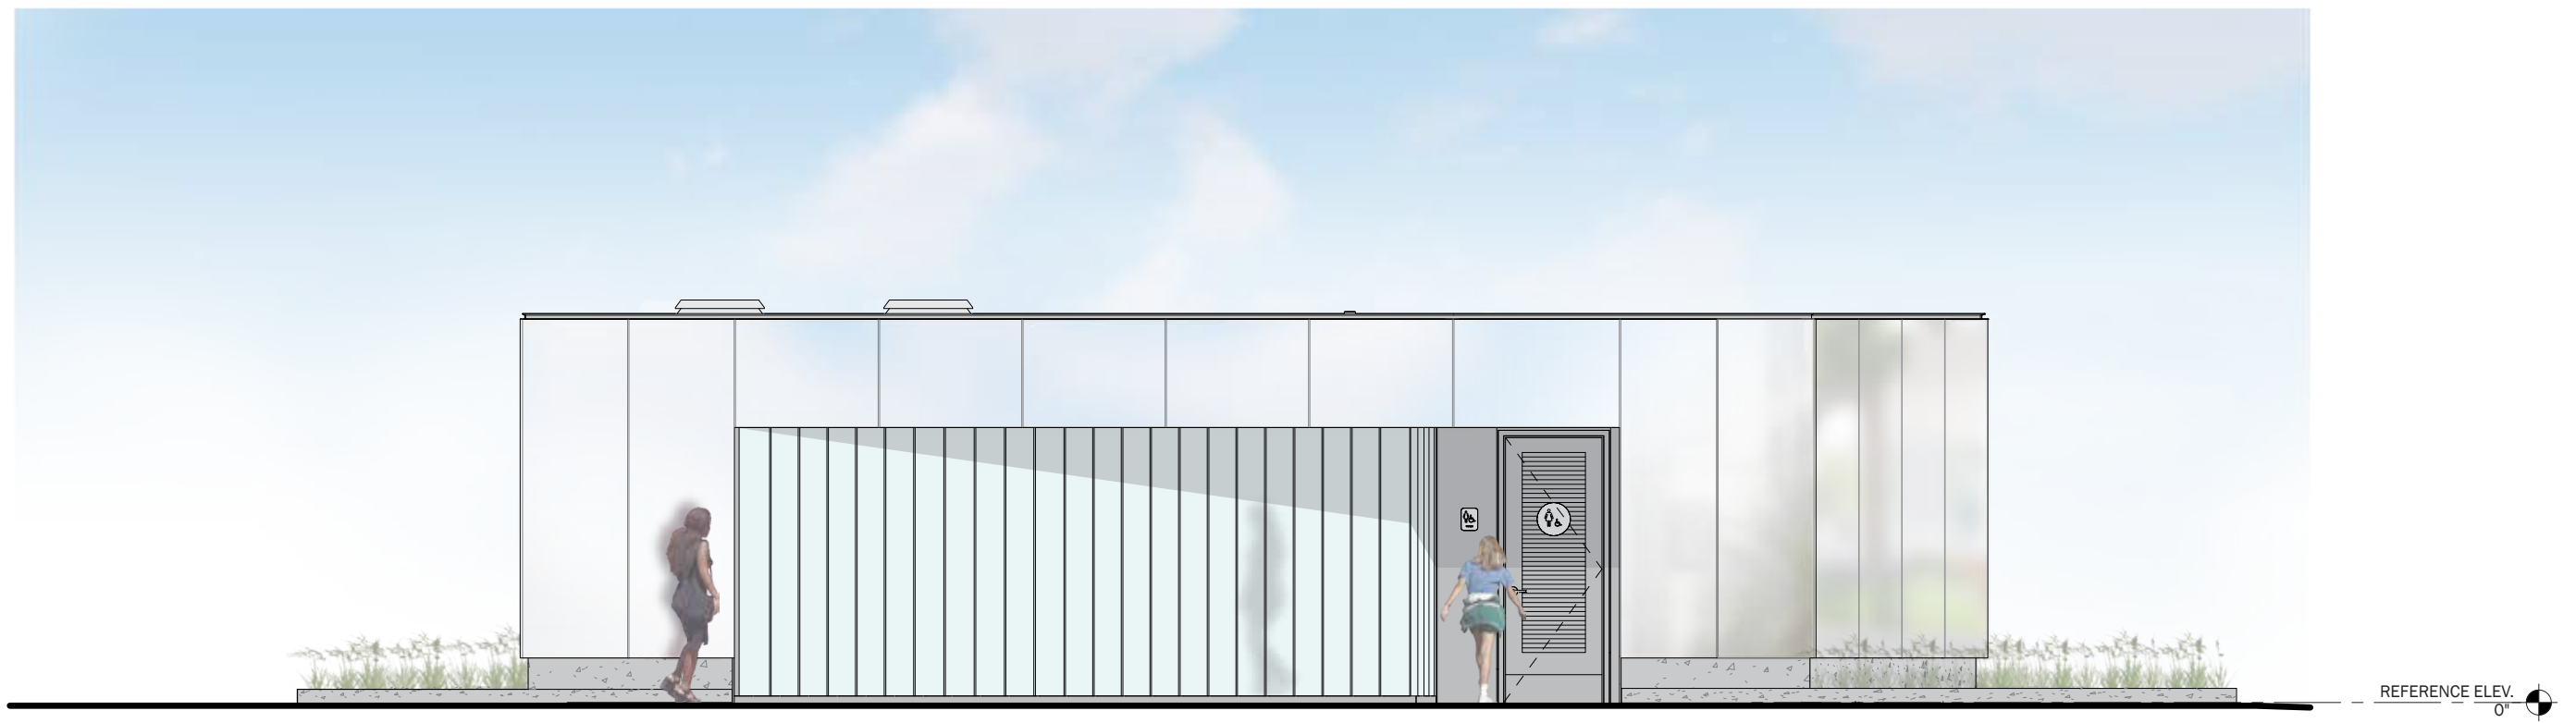

ALUMINUM COMPOSITE PANEL - COIL, C-BRITE, NATURAL FINISH
(EXTERIOR WALLS)

CHANNEL GLASS - DAYTIME
(EXTERIOR WALLS)

NIGHTTIME

DECORATIVE LIGHT ROCK BALLAST
(ROOF)

SMOOTH PLASTER - WHITE
(EXTERIOR SOFFIT)

CONCRETE – POURED-IN-
PLACE
(CURB)

SEATING CUBES SOUTH

RESTROOMS

BIORETENTION

EAST ELEVATION

WEST ELEVATION

SOUTH ELEVATION

NORTH ELEVATION

ELEVATION - MENS & ALL GENDER RESTROOM

ELEVATION - WOMENS RESTROOM

WALL SECTION

ELEVATION

SILL DETAIL

WALL SECTION

ELEVATION

PARAPET DETAIL

BASE DETAIL