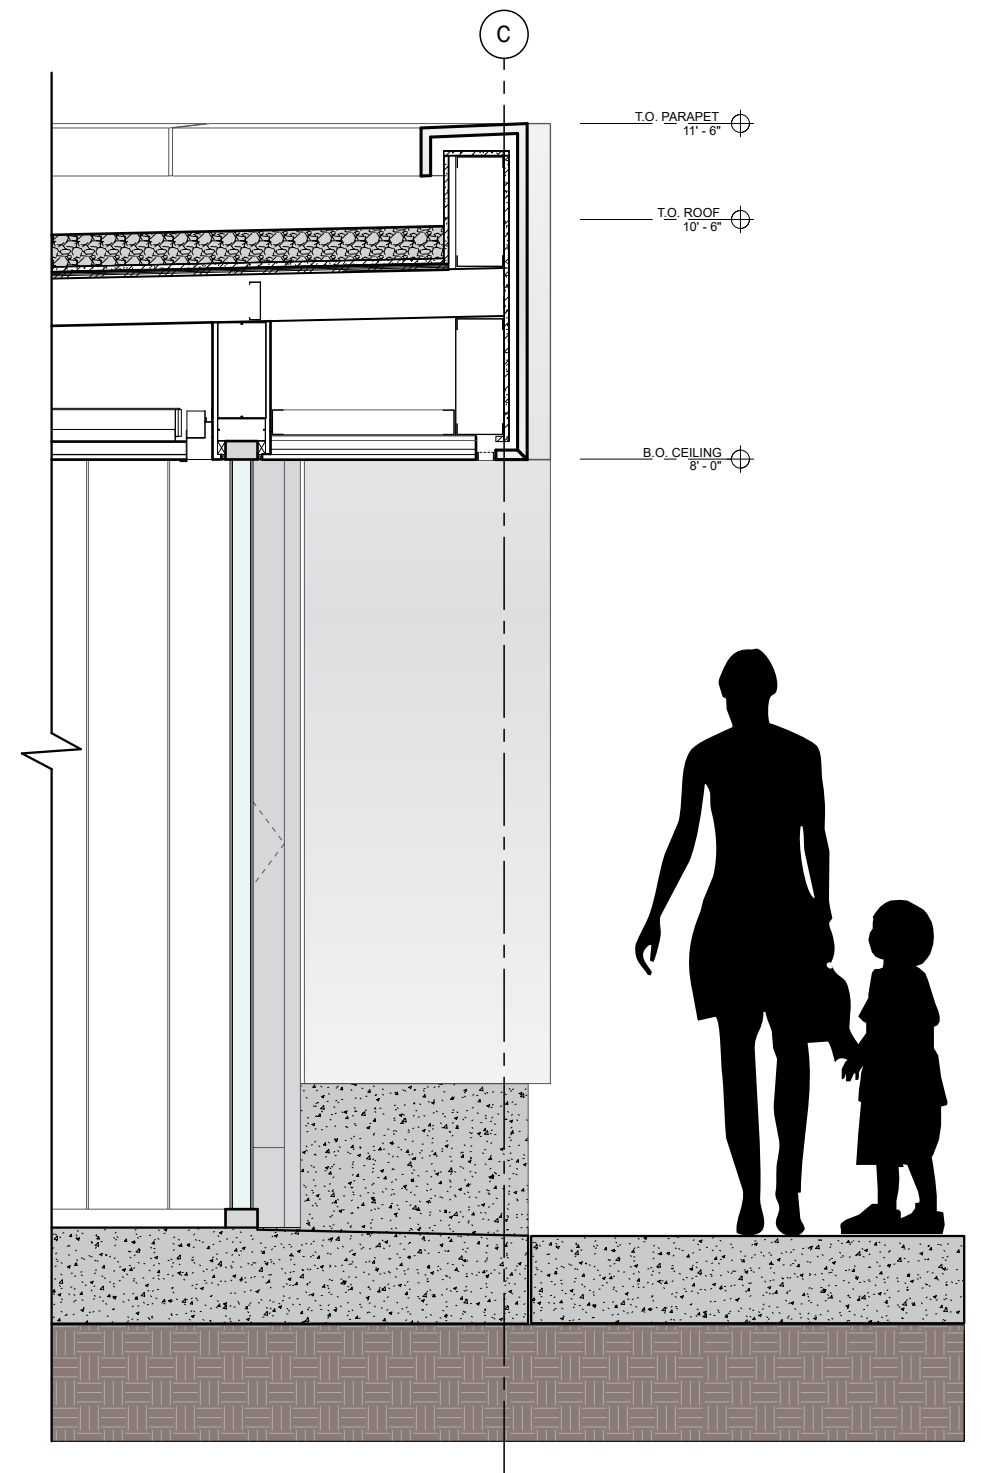

ALUMINUM COMPOSITE PANEL - DETAIL IMAGE

METAL - RAL
(HOLLOW METAL DOOR
FRAMES, LOUVERS)

CLEAR ANODIZED ALUMINUM
(CHANNEL GLASS FRAME, MISC.)

CERAMIC TILE - EMSER AREA TILE
GLOSSY WHITE, 4.25" x 10"
(INTERIOR WALLS)

SEATING CUBES SOUTH

RESTROOMS

BIORETENTION

EAST ELEVATION

WEST ELEVATION

SOUTH ELEVATION

NORTH ELEVATION

ELEVATION - MENS & ALL GENDER RESTROOM