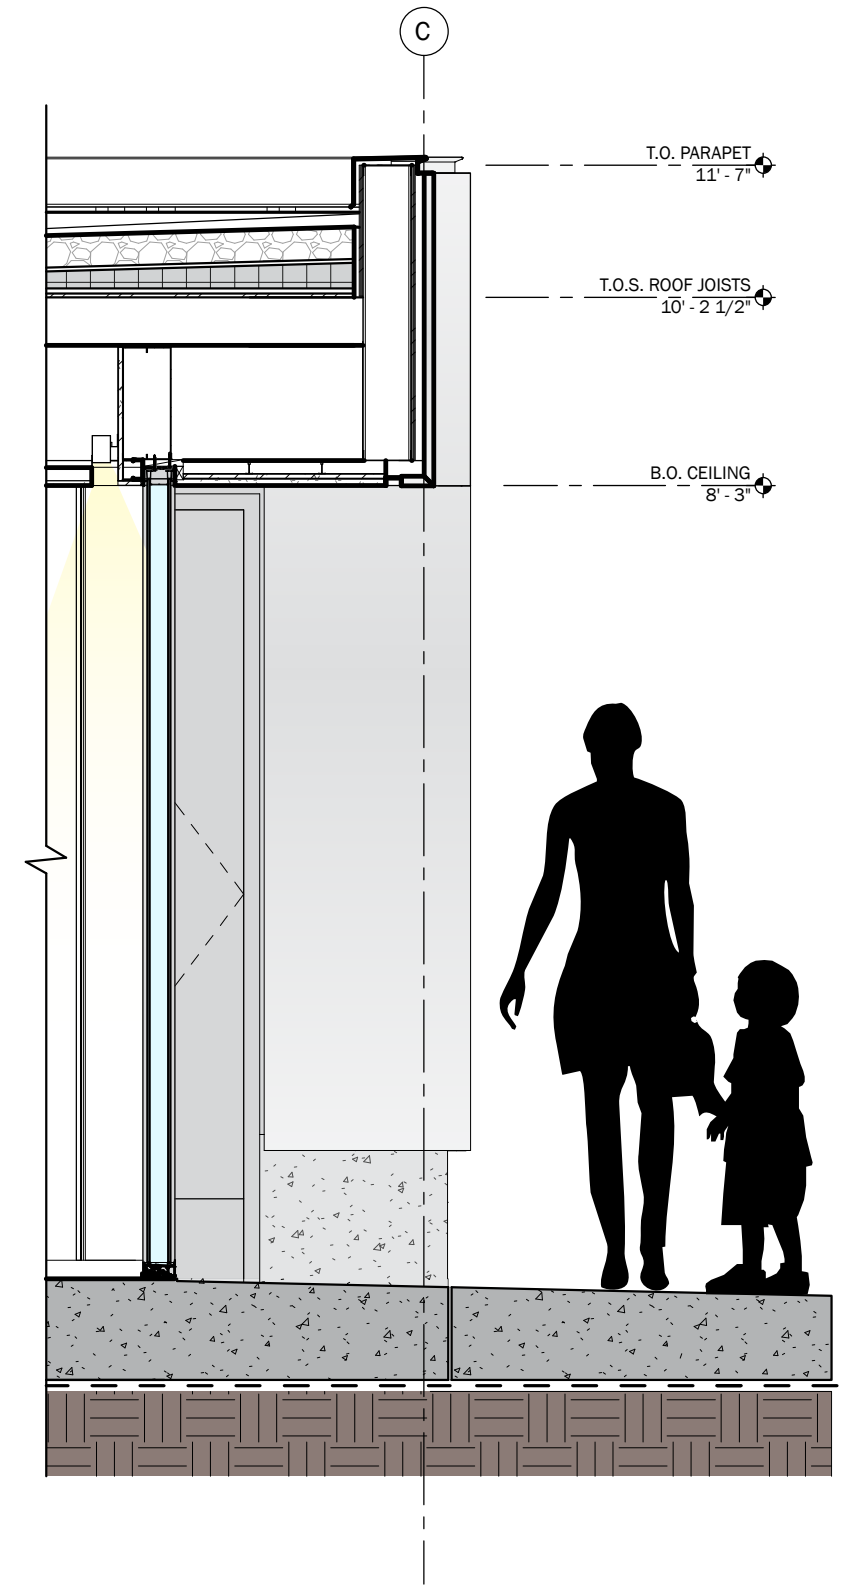

ALUMINUM COMPOSITE PANEL - DETAIL IMAGE

METAL - RAL
(HOLLOW METAL DOOR
FRAMES, LOUVERS)

CLEAR ANODIZED ALUMINUM
(CHANNEL GLASS FRAME, MISC.)

CERAMIC TILE - EMSER AREA TILE
GLOSSY WHITE, 4.25" x 10"
(INTERIOR WALLS)

SEATING CUBES SOUTH

RESTROOMS

BIORETENTION

EAST ELEVATION

WEST ELEVATION

SOUTH ELEVATION

NORTH ELEVATION

ELEVATION - MENS & ALL GENDER RESTROOM

ELEVATION - WOMENS RESTROOM

WALL SECTION

ELEVATION

SILL DETAIL

WALL SECTION

ELEVATION

PARAPET DETAIL

BASE DETAIL