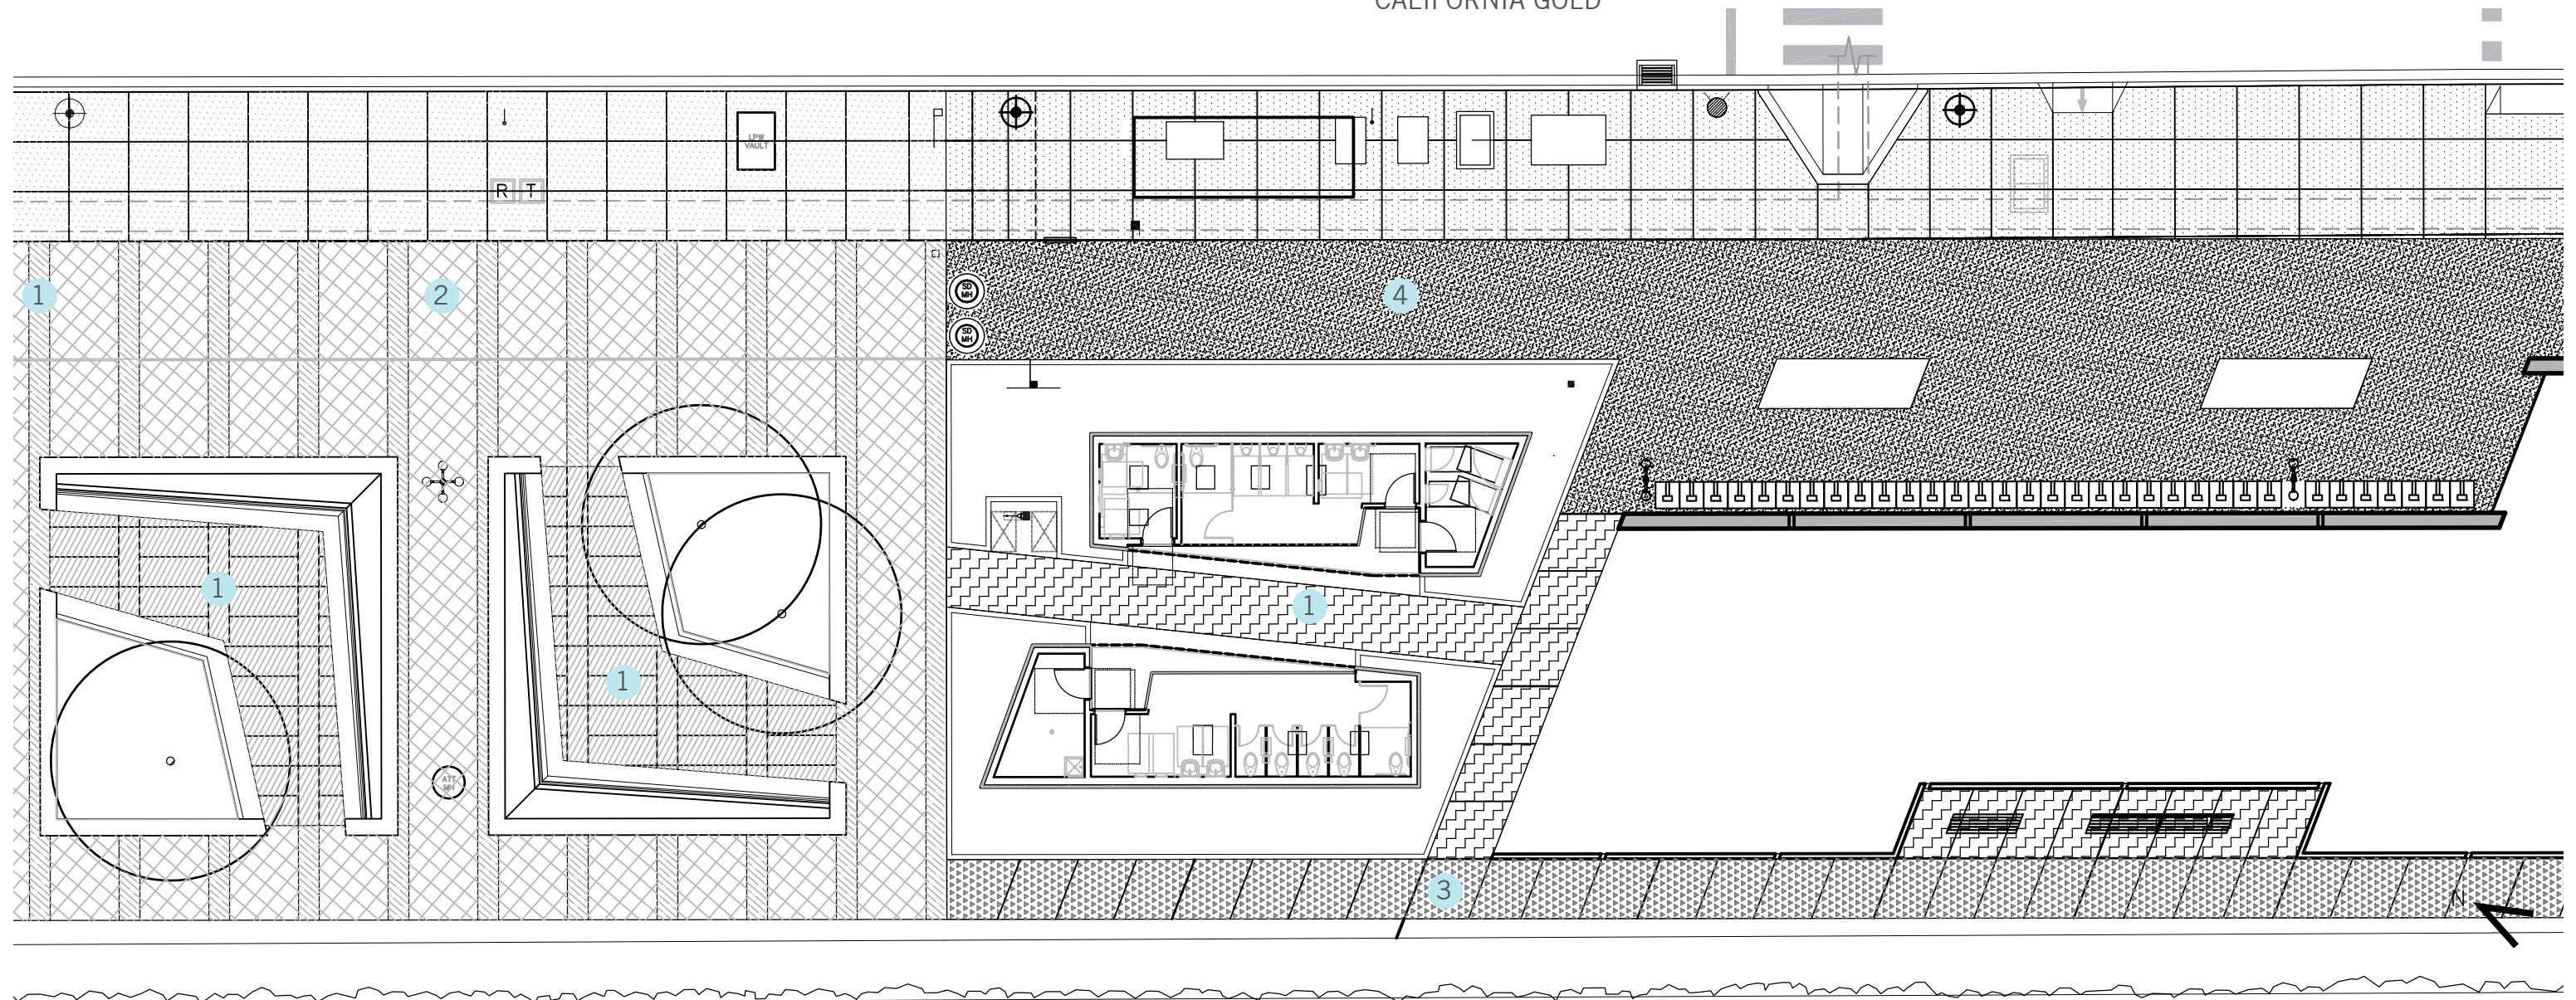

SEATING CUBES SOUTH

RESTROOMS

BIORETENTION

EAST ELEVATION

WEST ELEVATION

SOUTH ELEVATION

NORTH ELEVATION

ELEVATION - MENS & ALL GENDER RESTROOM

ELEVATION - WOMENS RESTROOM

WALL SECTION

ELEVATION

SILL DETAIL

WALL SECTION

ELEVATION

PARAPET DETAIL

BASE DETAIL

A. VERTICAL JOINT DETAIL

B. SOFFIT DETAIL

C. TRANSITION DETAIL

D. CORNER DETAIL

1
NATURAL CONCRETE
LIGHT SANDBLAST

2
GEOMETRIC PAVING
EXPOSED AGGREGATE

3
COLORED CONCRETE
LIGHT GREY

4
STABILIZED DECOMPOSED
GRANITE
CALIFORNIA GOLD