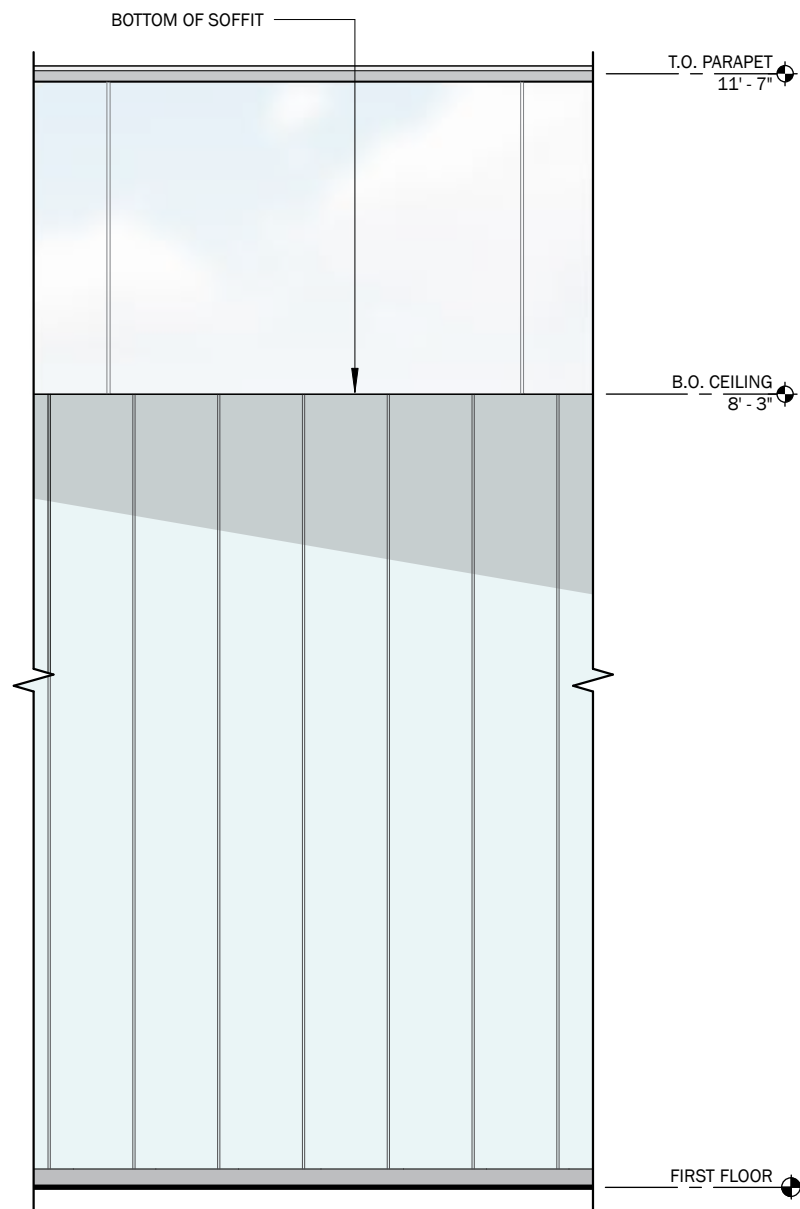

ALUMINUM COMPOSITE PANEL - DETAIL IMAGE

METAL - RAL
(HOLLOW METAL DOOR
FRAMES, LOUVERS)

CLEAR ANODIZED ALUMINUM
(CHANNEL GLASS FRAME, MISC.)

CERAMIC TILE - EMSER AREA TILE
GLOSSY WHITE, 4.25" x 10"
(INTERIOR WALLS)

SEATING CUBES SOUTH

RESTROOMS

BIORETENTION

EAST ELEVATION

WEST ELEVATION

SOUTH ELEVATION

NORTH ELEVATION

ELEVATION - MENS & ALL GENDER RESTROOM

ELEVATION - WOMENS RESTROOM

WALL SECTION

ELEVATION

SILL DETAIL

WALL SECTION

ELEVATION

PARAPET DETAIL

BASE DETAIL