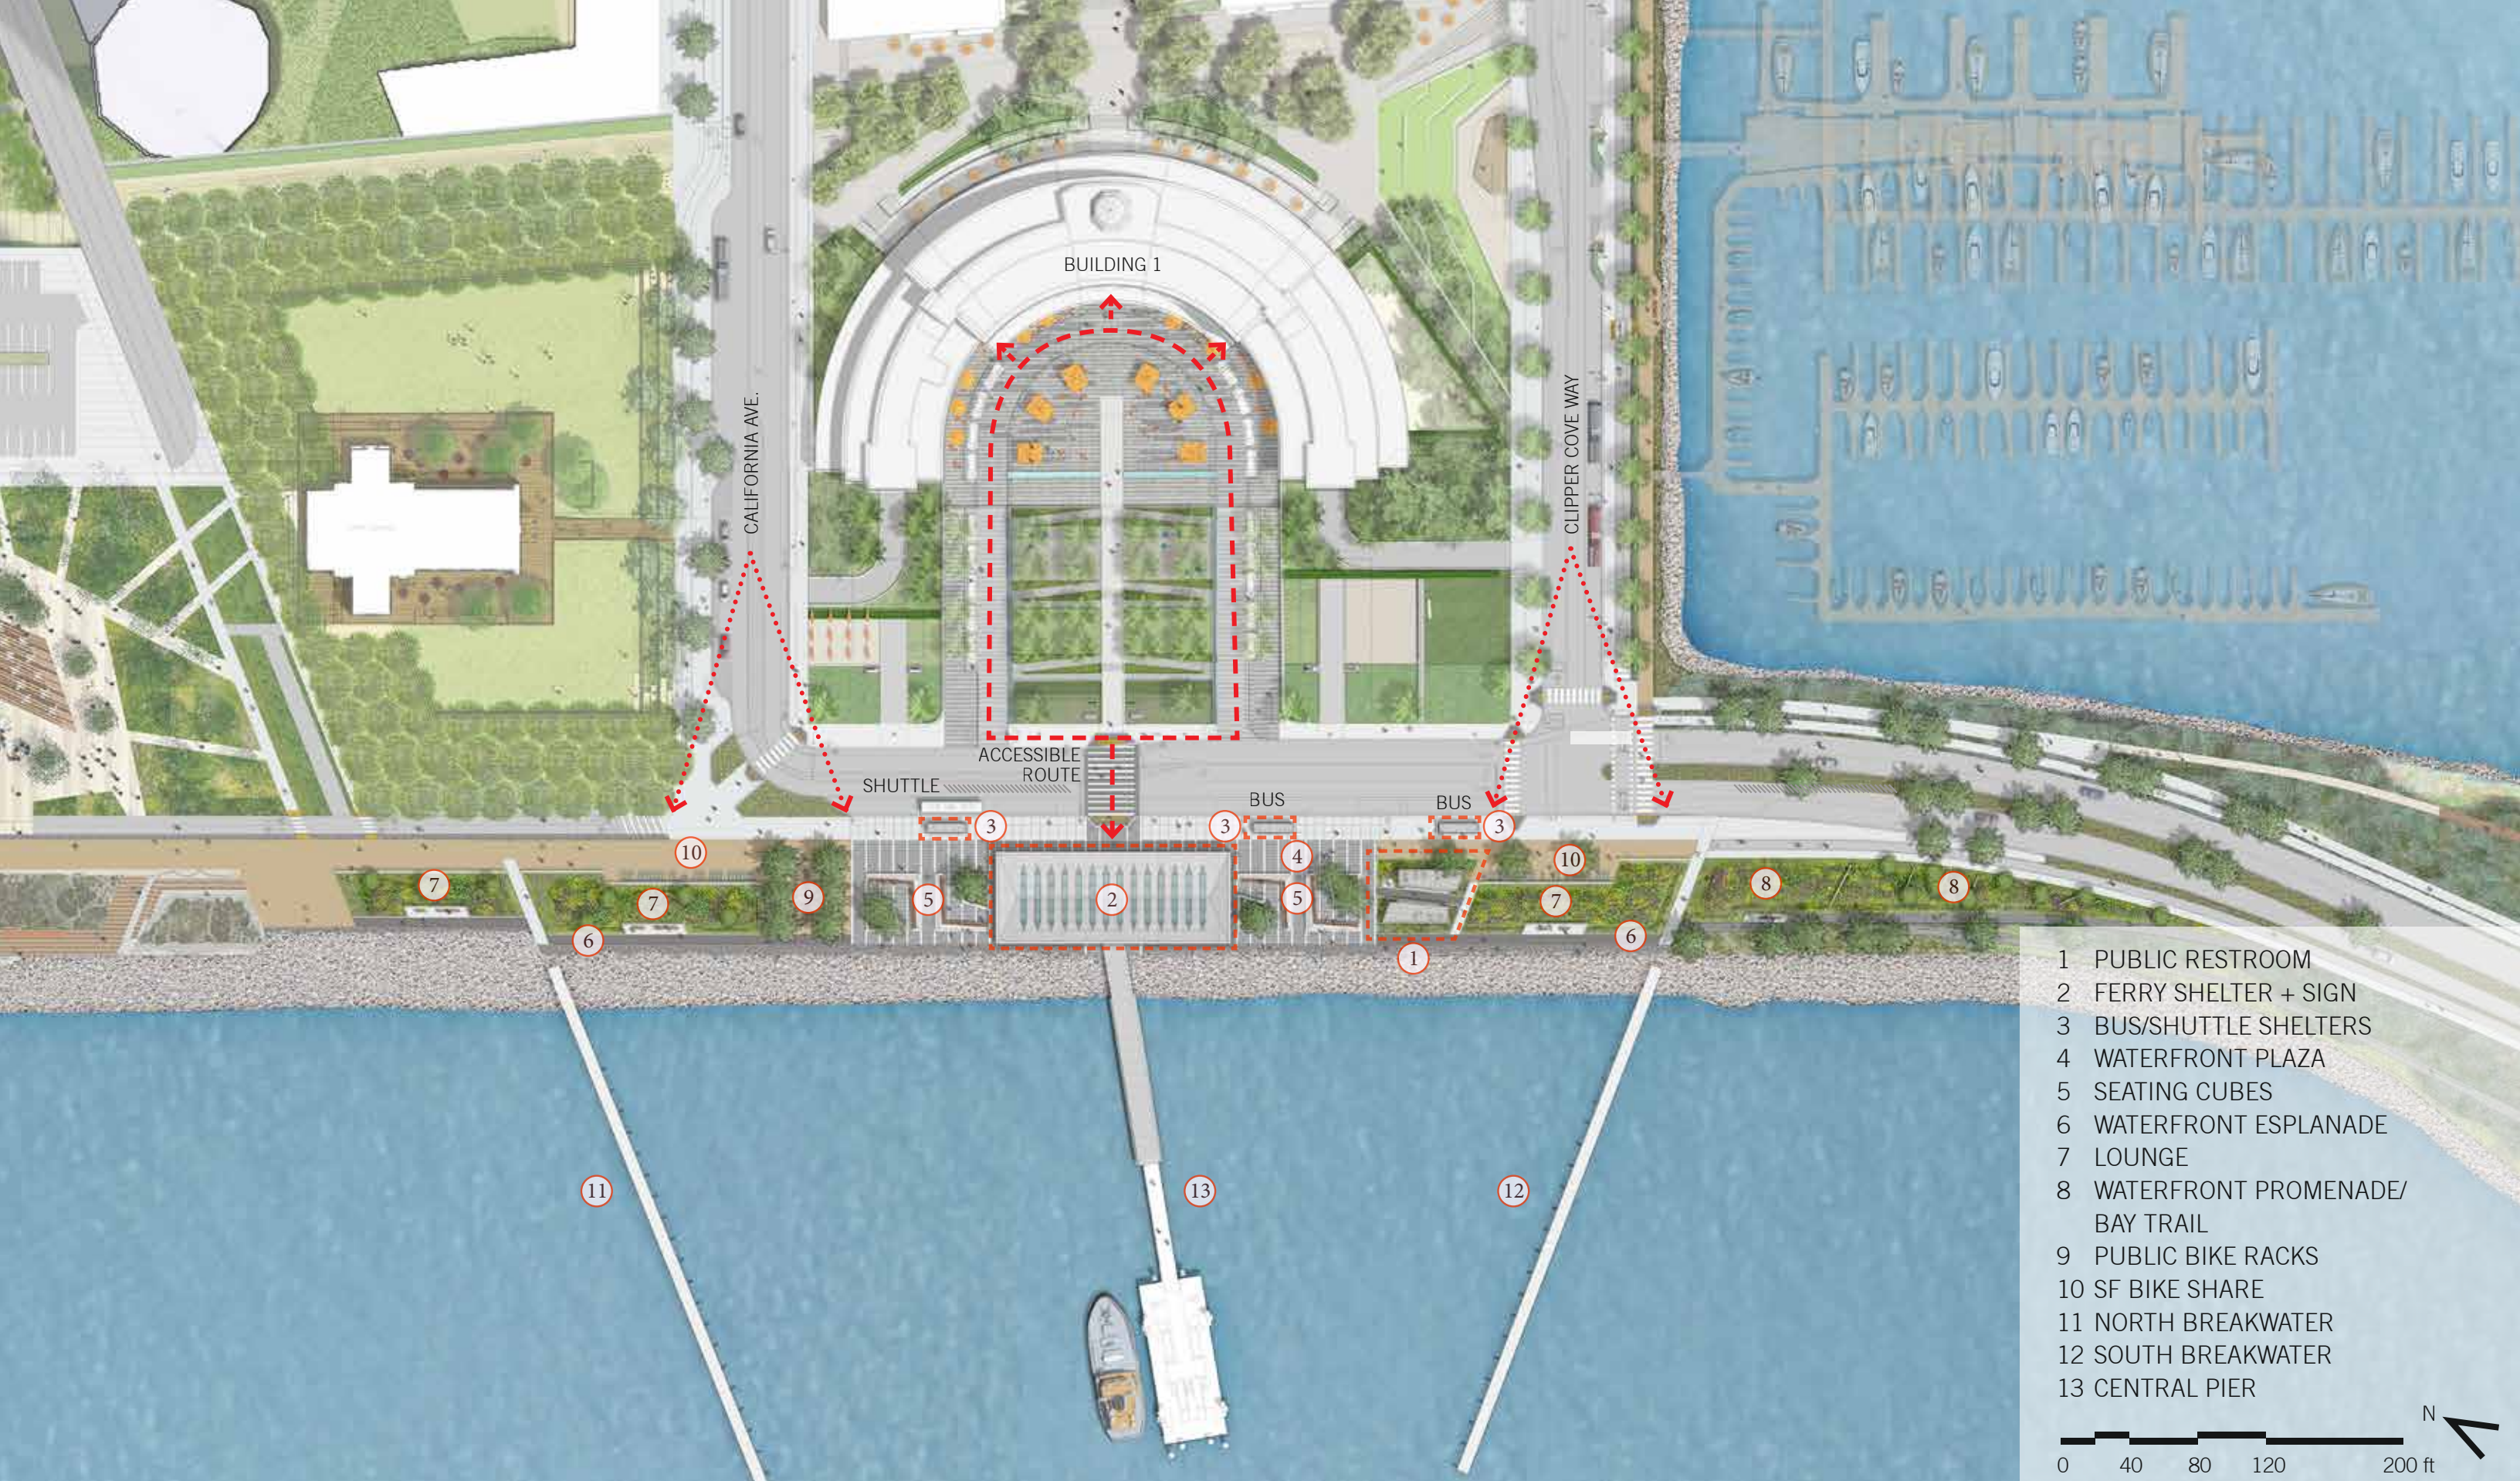

TREASURE ISLAND

PUBLIC RESTROOM CONSTRUCTION DOCUMENTS | PHASE 3

Arts Commission Civic Design Review

JUNE 19, 2017

MIMA LIGHT, MIMA ARCHITECTS,
VIANA DO CASTELO, PORTUGAL

HOKUSAI MUSEUM, SANAA,
TOKYO, JAPAN

SEATING CUBES SOUTH

RESTROOMS

BIORETENTION

EAST ELEVATION

WEST ELEVATION

SOUTH ELEVATION

NORTH ELEVATION

ELEVATION - MENS & ALL GENDER RESTROOM