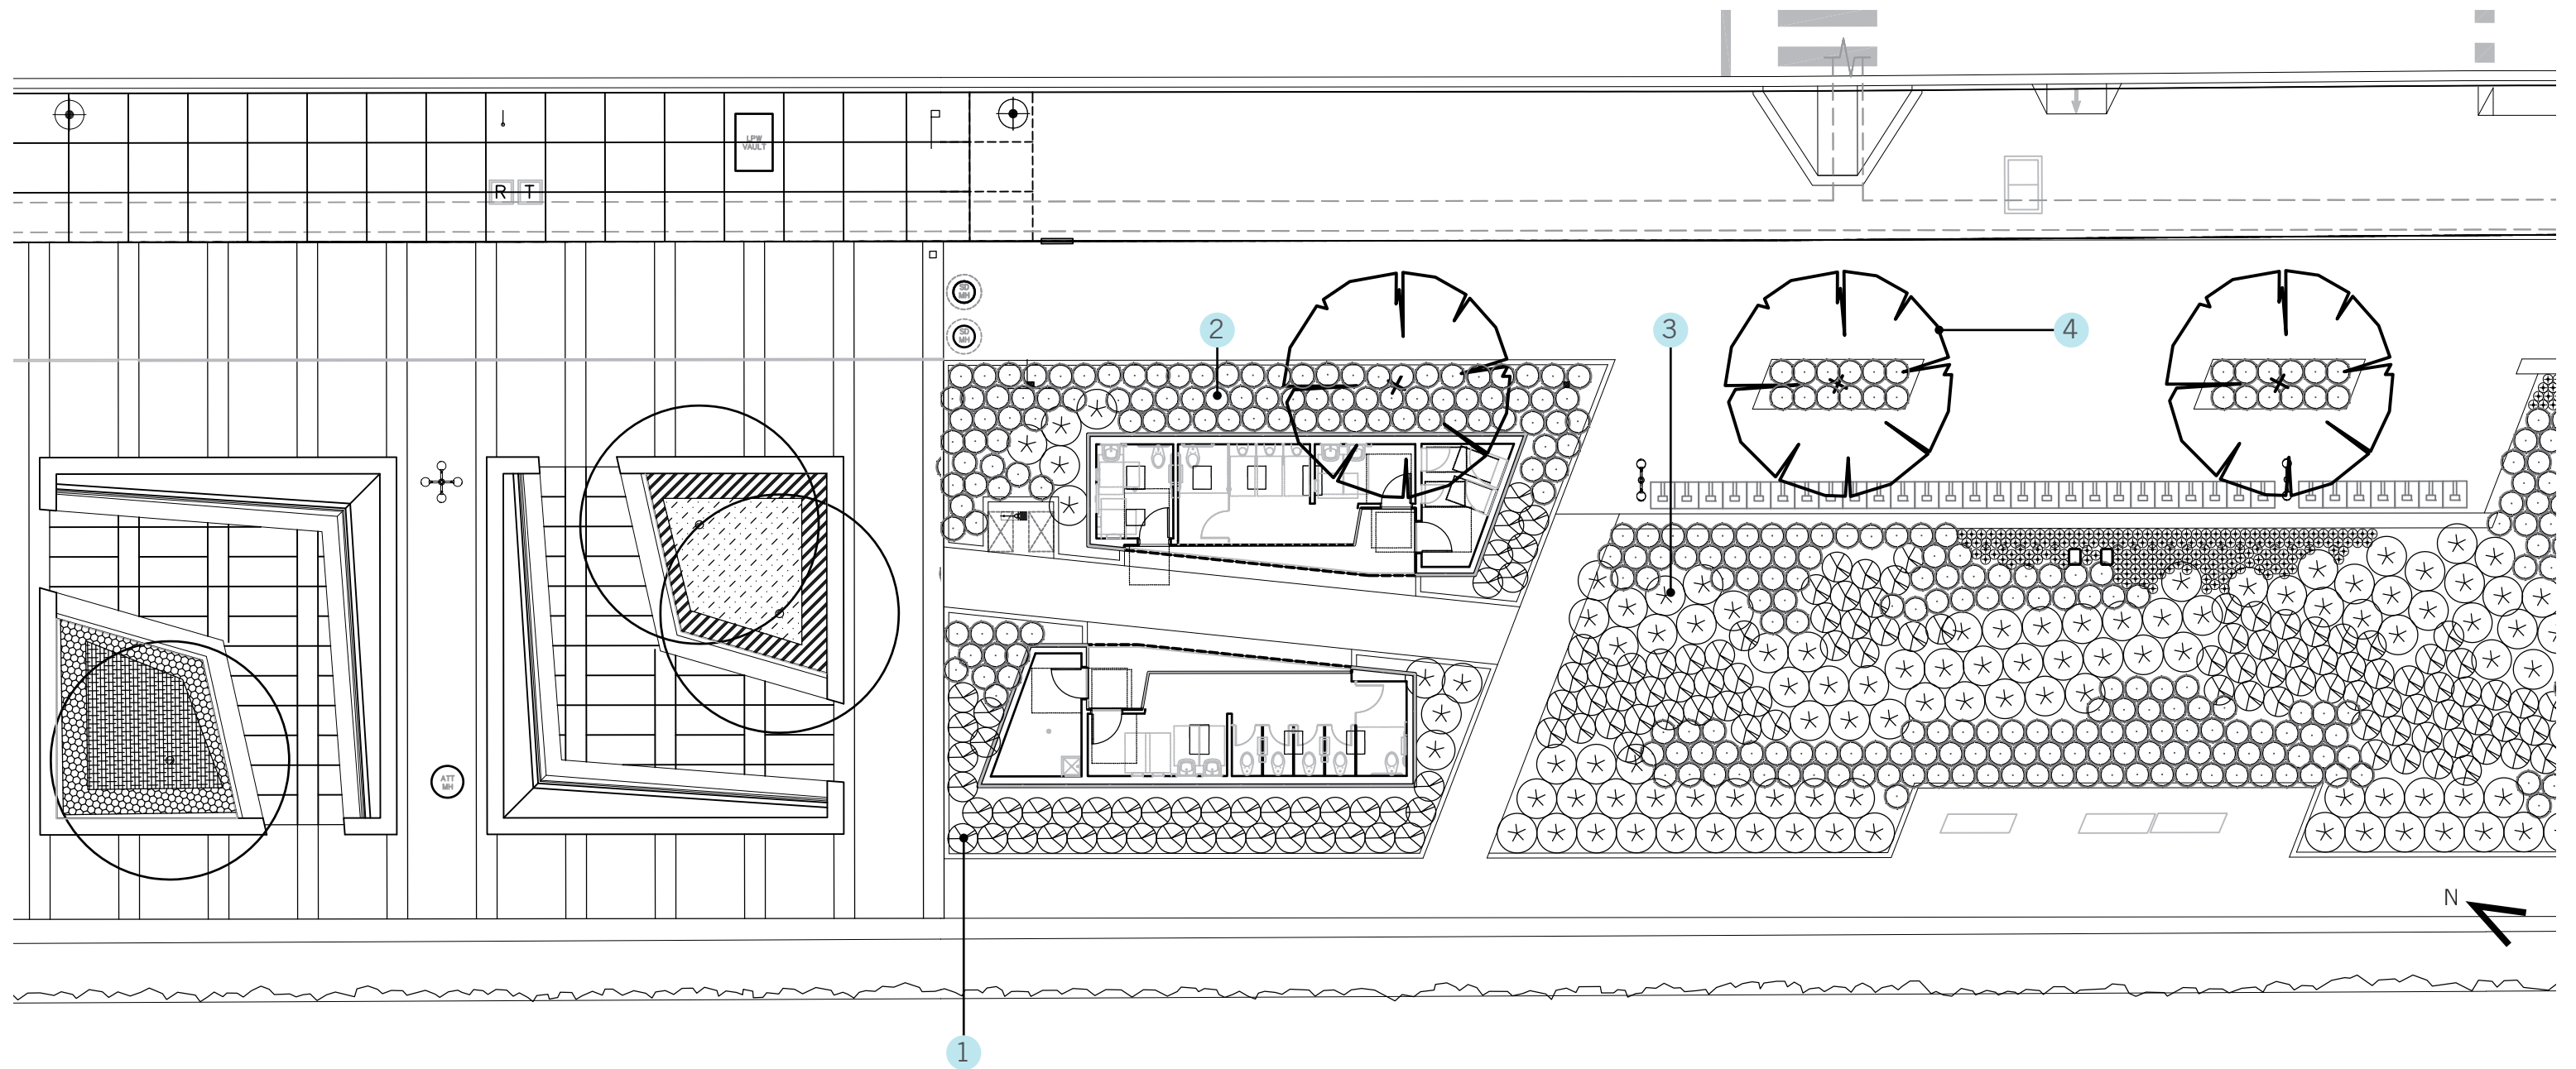

SEATING CUBES SOUTH

RESTROOMS

BIORETENTION

EAST ELEVATION

WEST ELEVATION

SOUTH ELEVATION

NORTH ELEVATION

ELEVATION - MENS & ALL GENDER RESTROOM

A. VERTICAL JOINT DETAIL

B. SOFFIT DETAIL

C. TRANSITION DETAIL

D. CORNER DETAIL

1
NATURAL CONCRETE
LIGHT SANDBLAST

2
GEOMETRIC PAVING
EXPOSED AGGREGATE

3
COLORED CONCRETE
LIGHT GREY

4
STABILIZED DECOMPOSED
GRANITE
CALIFORNIA GOLD

1
MISCANTHUS SINENSIS
"LITTLE ZEBRA"

2
MUHLENBERGIA RIGENS

3
SISYRINCHIUM BELLUM

4
FESTUCA IDAHOENSIS

5
CUPRESSUS MACROCARPA

FRANKENIA SALINA

ATRIPLEX CALIFORNICA

EPILOBUM CALIFORNIA

ALNUS RHOMBIFOLIA

• RECESSED LIGHTS

— BEGA WALL LIGHTS

✦ MAST LIGHTS

• STREET LIGHTS

▬ STRIP LED ACCENT LIGHTS

▬ STEPLIGHTS

--- RECESSED WALL WASHER