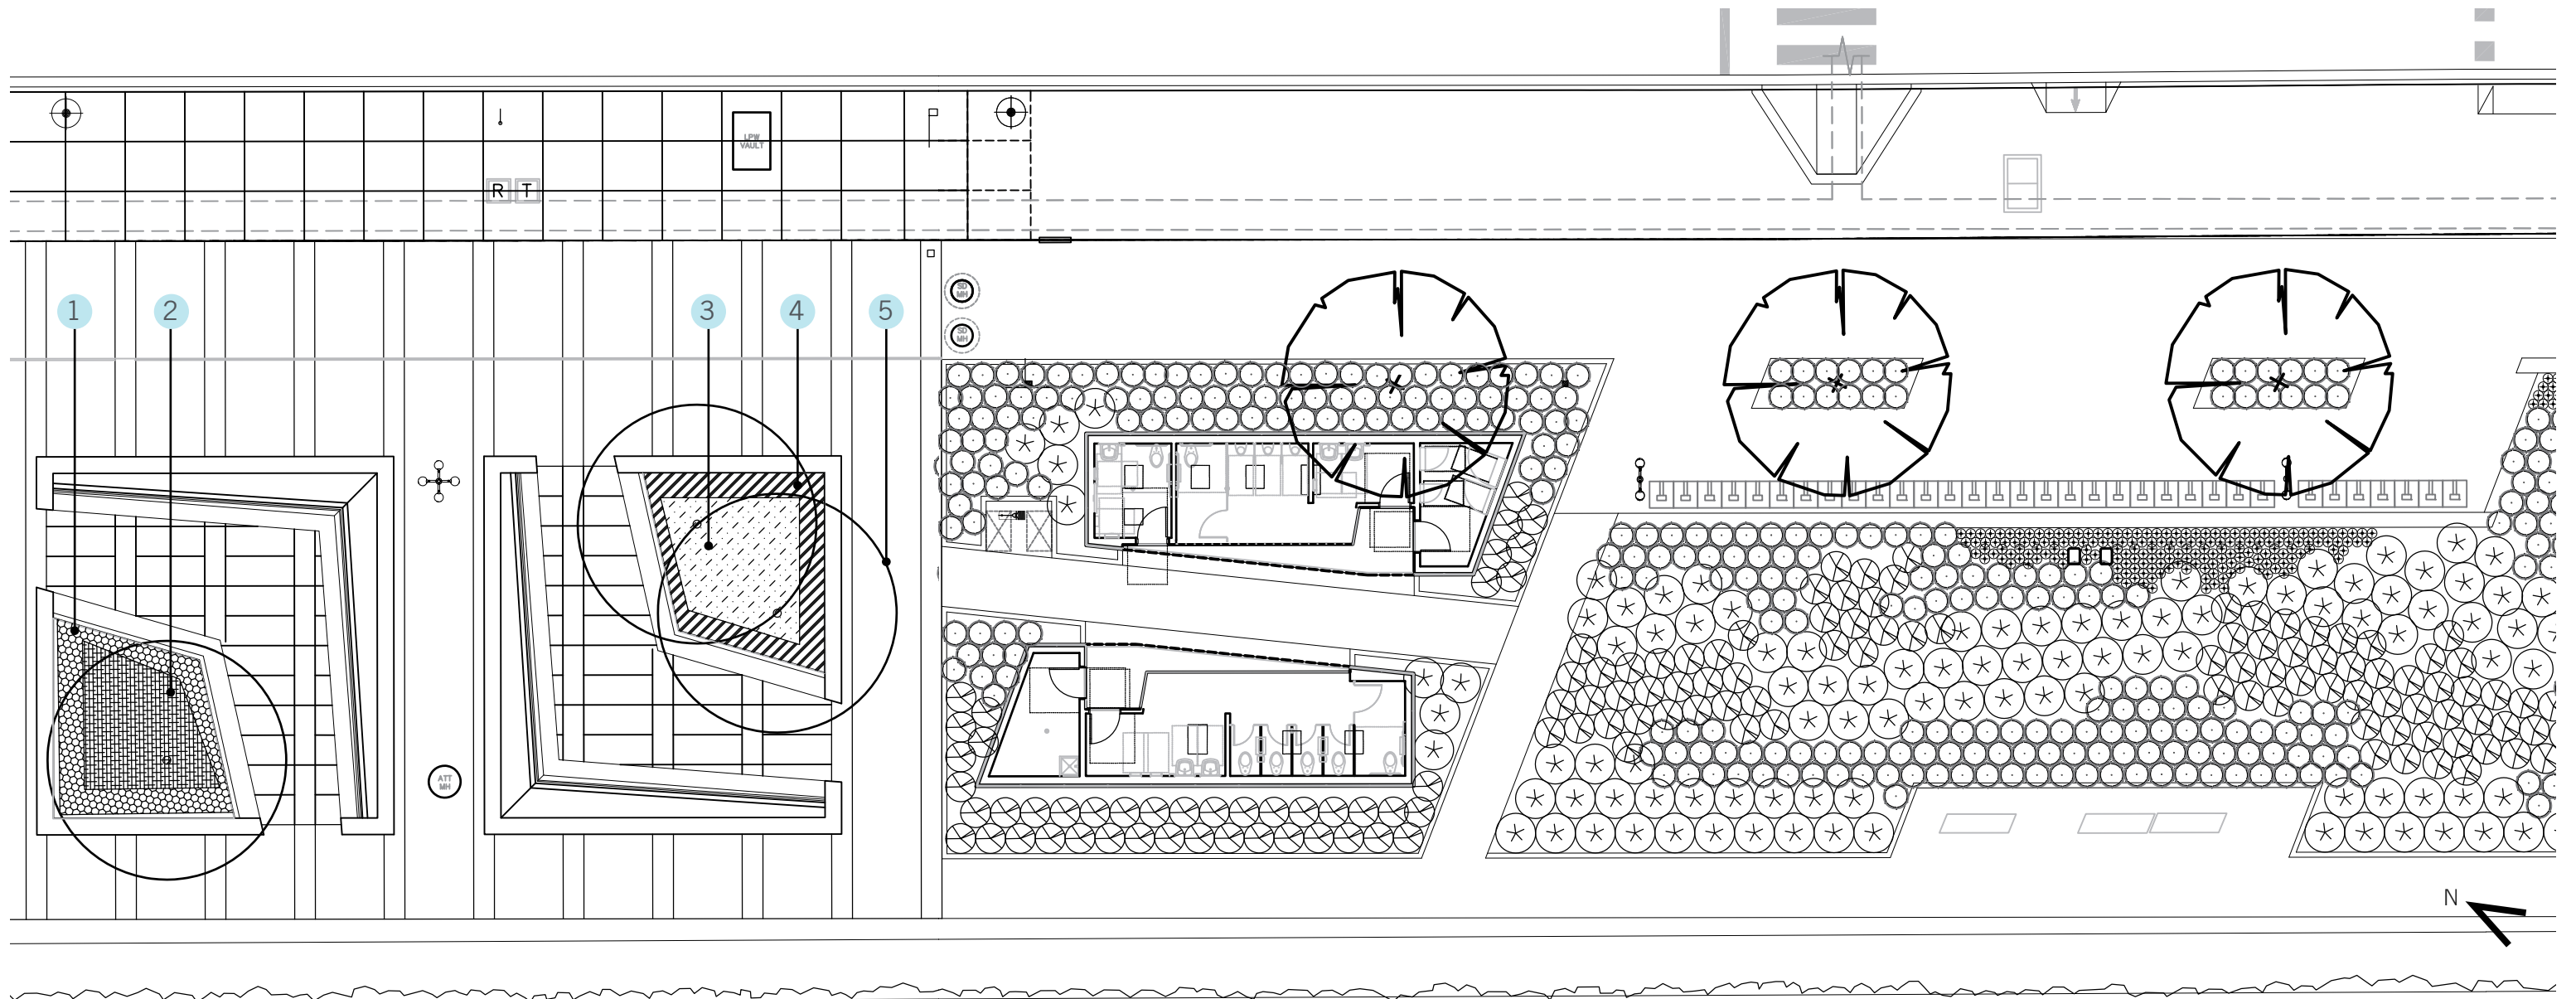

A. VERTICAL JOINT DETAIL

B. SOFFIT DETAIL

C. TRANSITION DETAIL

D. CORNER DETAIL

1
NATURAL CONCRETE
LIGHT SANDBLAST

2
GEOMETRIC PAVING
EXPOSED AGGREGATE

3
COLORED CONCRETE
LIGHT GREY

4
STABILIZED DECOMPOSED
GRANITE
CALIFORNIA GOLD

1
MISCANTHUS SINENSIS
"LITTLE ZEBRA"

2
MUHLENBERGIA RIGENS

3
SISYRINCHIUM BELLUM

4
FESTUCA IDAHOENSIS

5
CUPRESSUS MACROCARPA

FRANKENIA SALINA

ATRIPLEX CALIFORNICA

EPILOBUM CALIFORNIA

ALNUS RHOMBIFOLIA

• RECESSED LIGHTS

— BEGA WALL LIGHTS

✦ MAST LIGHTS

• STREET LIGHTS

▬ STRIP LED ACCENT LIGHTS

▬ STEPLIGHTS

--- RECESSED WALL WASHER