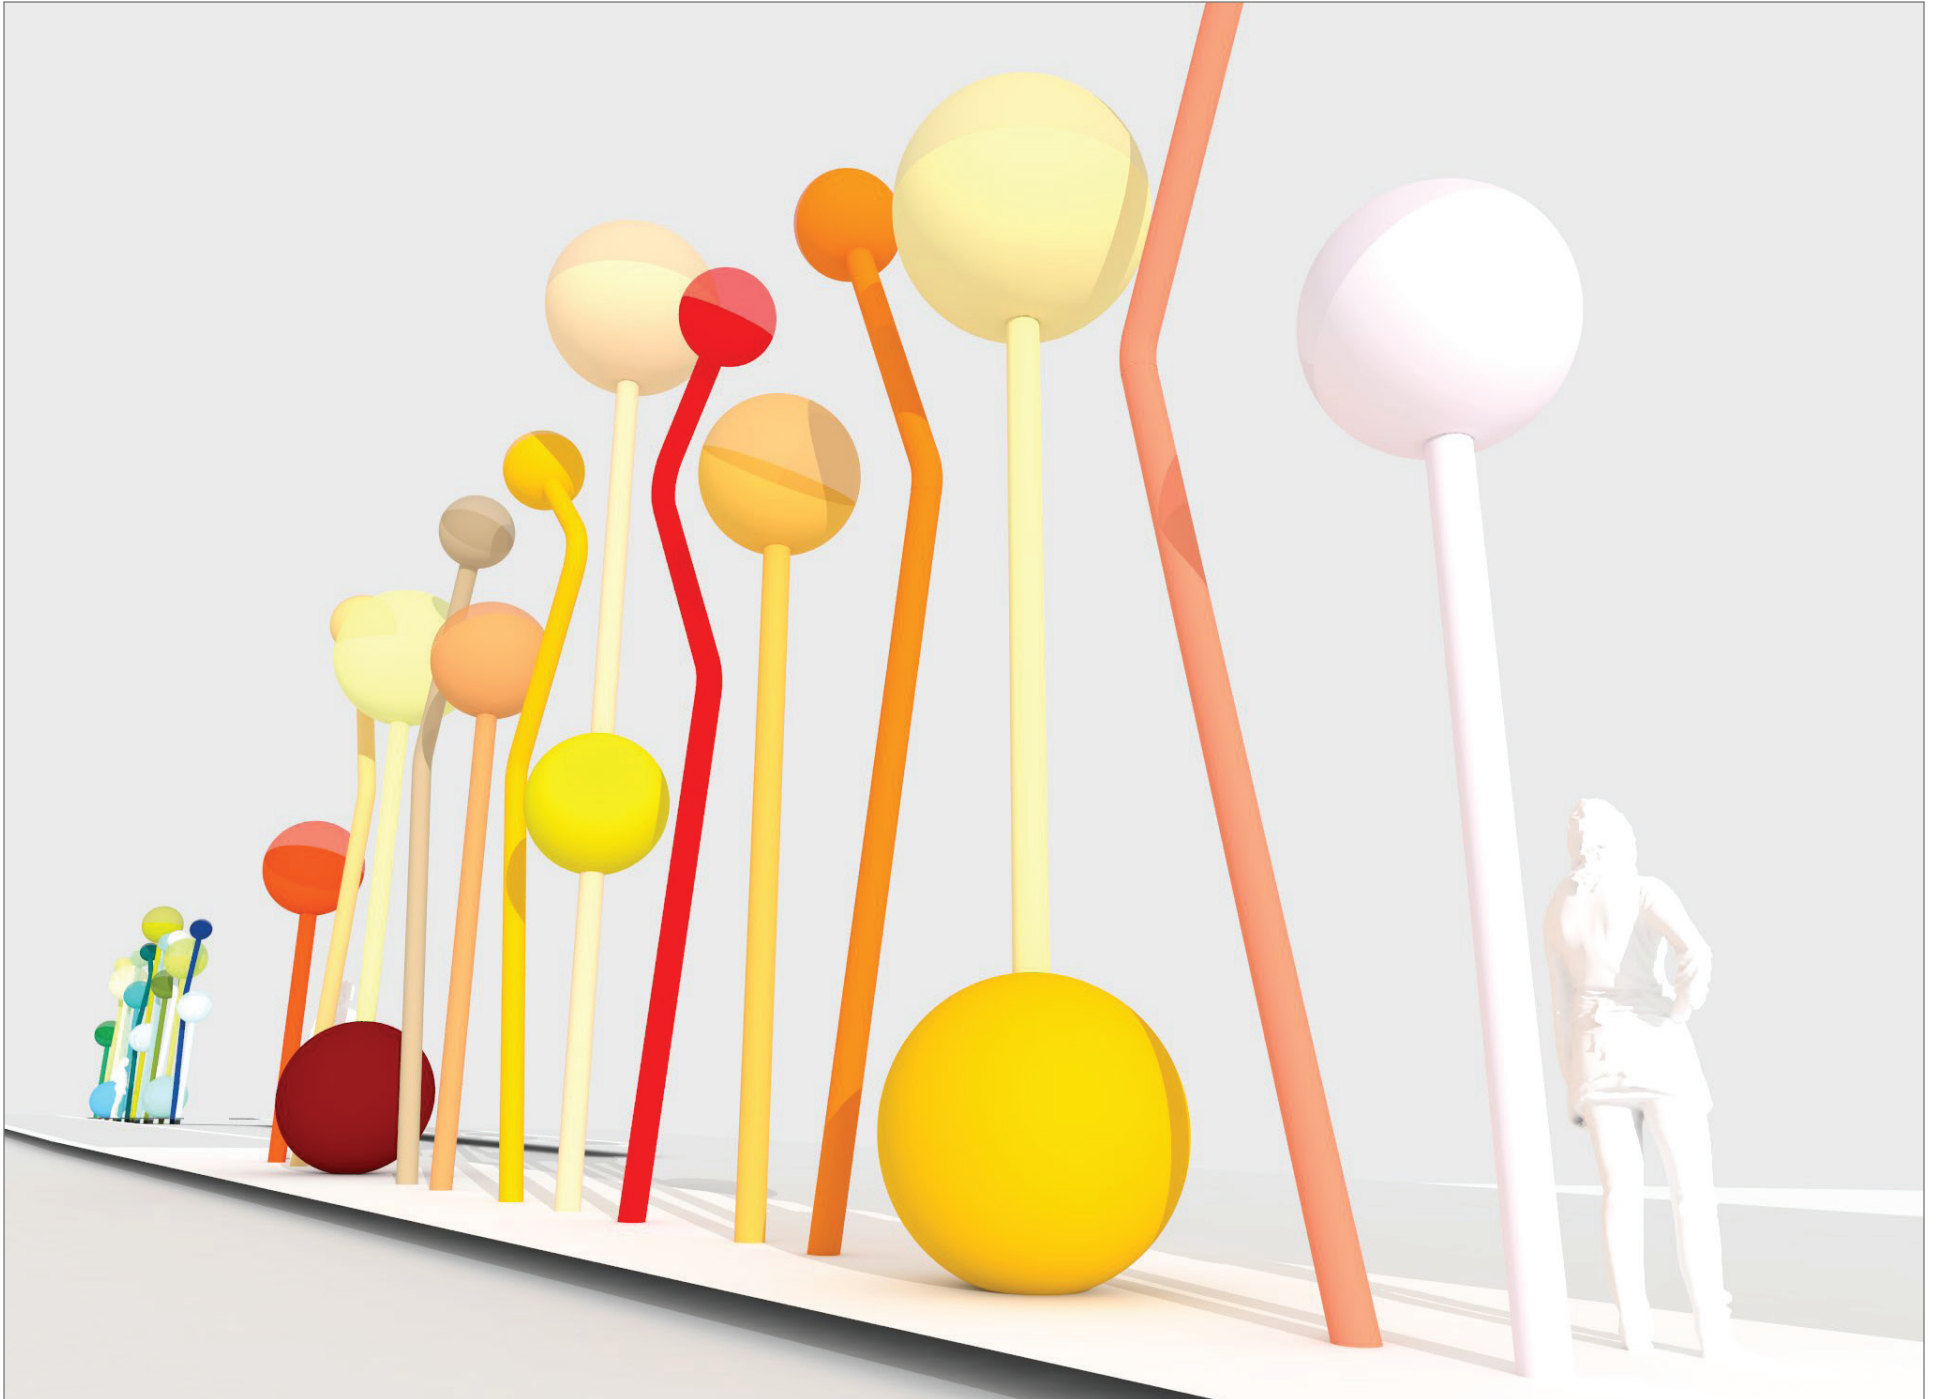

**VN-BRT:
Jorge Pardo Sculpture**

Site: allocated art zone & proposed light sculptures

McAllister Southbound: East Elevation

McAllister Southbound: Perspective

McAllister Southbound: Perspective

McAllister Southbound: Perspective

McAllister Northbound: West Elevation

McAllister Northbound: Perspective

McAllister Northbound: Perspective

McAllister Northbound: Perspective

McAllister Bird's Eye View: East

McAllister Southbound: Photo Montage