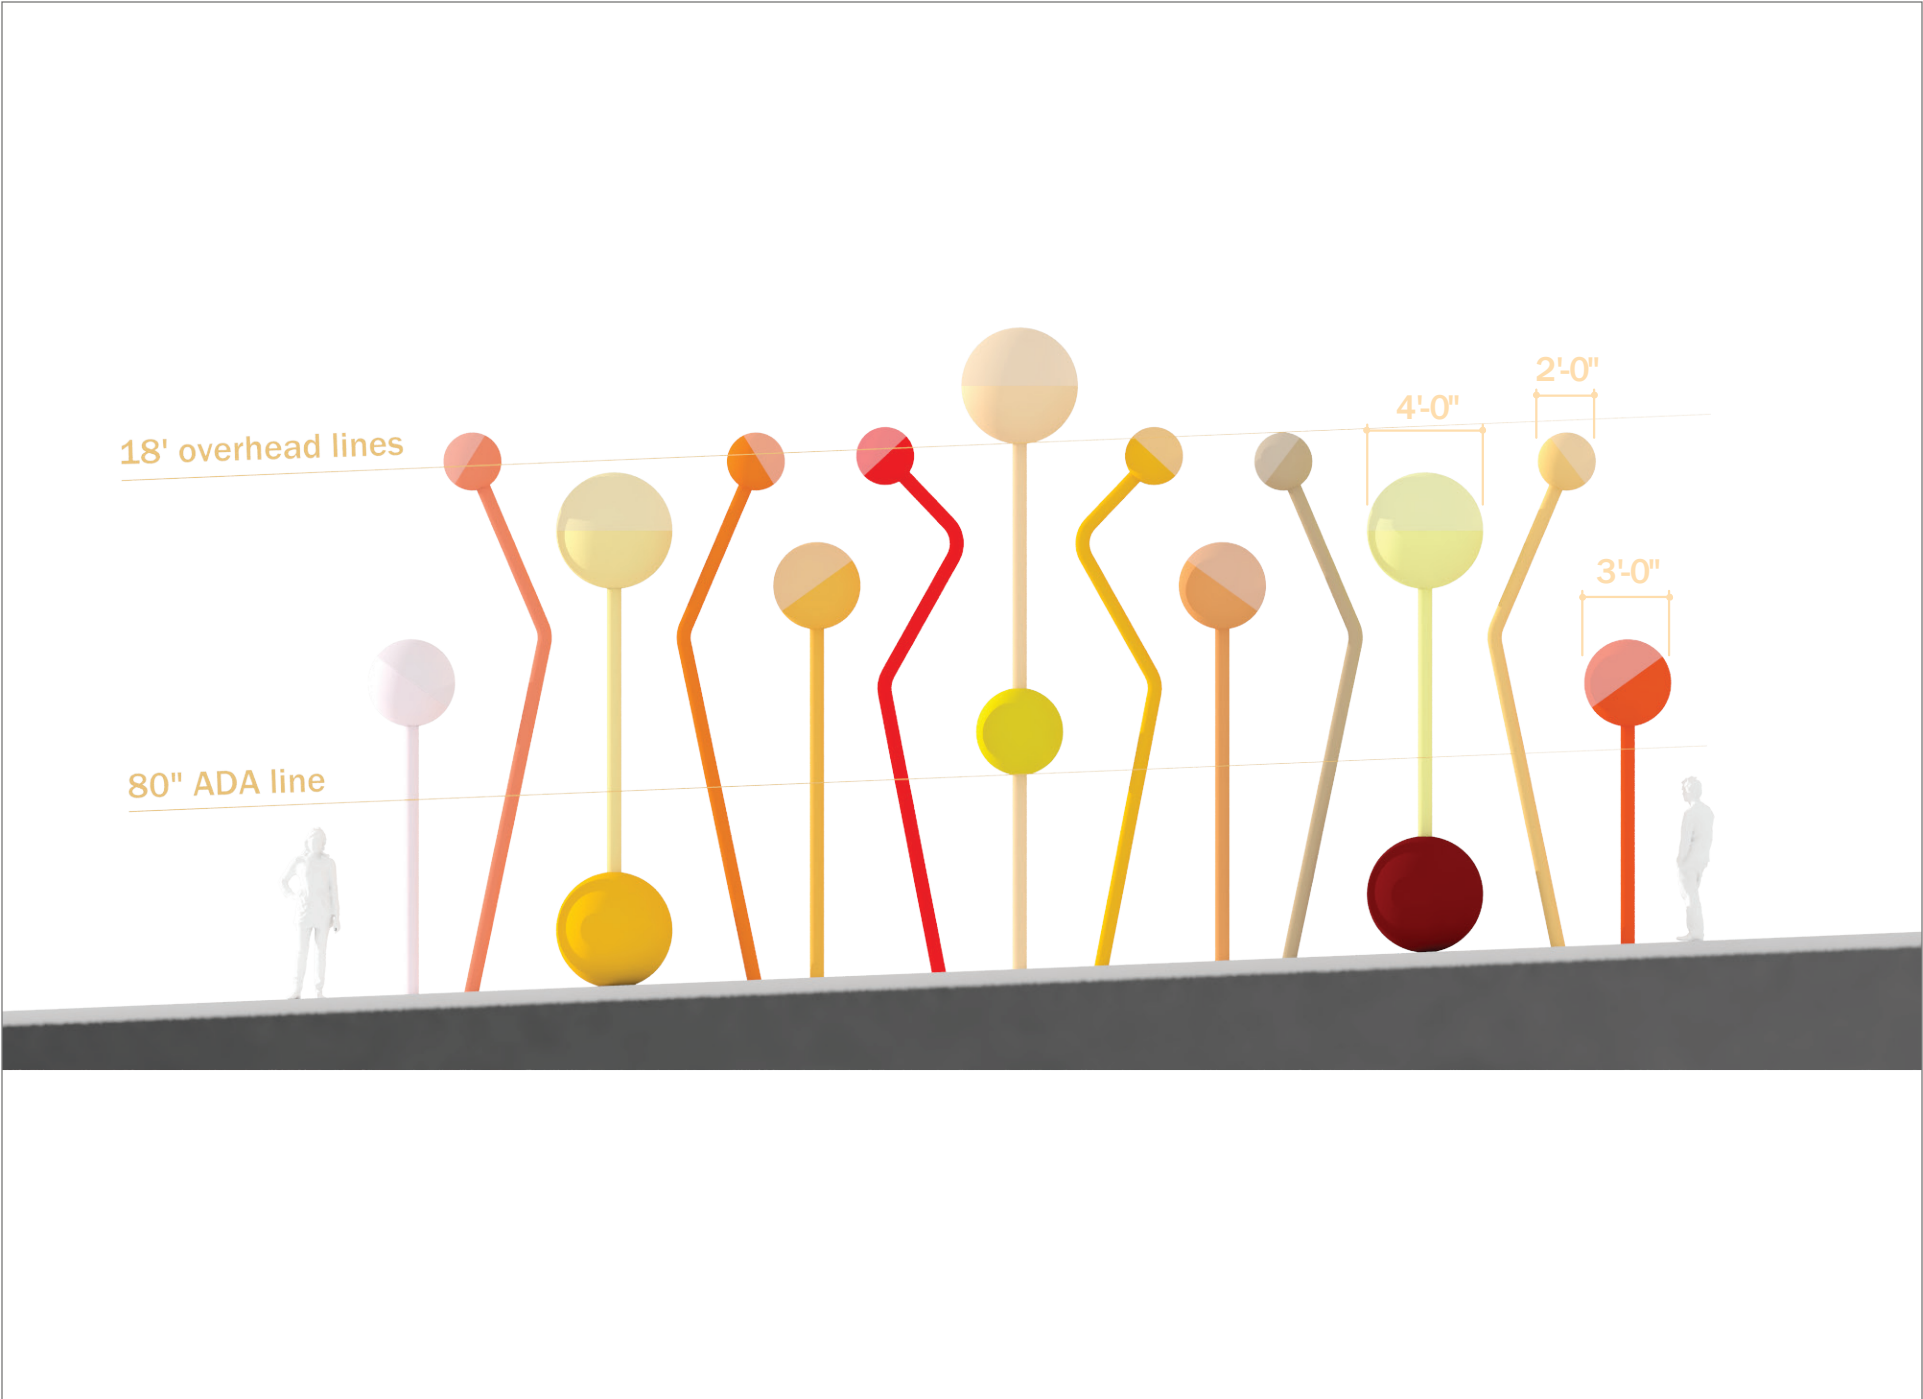

**VN-BRT:
Jorge Pardo Sculpture**

Site: allocated art zone & proposed light sculptures

McAllister Southbound: East Elevation

McAllister Southbound: Perspective

McAllister Southbound: Perspective

McAllister Southbound: Perspective

McAllister Northbound: West Elevation

McAllister Northbound: Perspective

McAllister Northbound: Perspective

McAllister Northbound: Perspective

McAllister Bird's Eye View: East

McAllister Southbound: Photo Montage