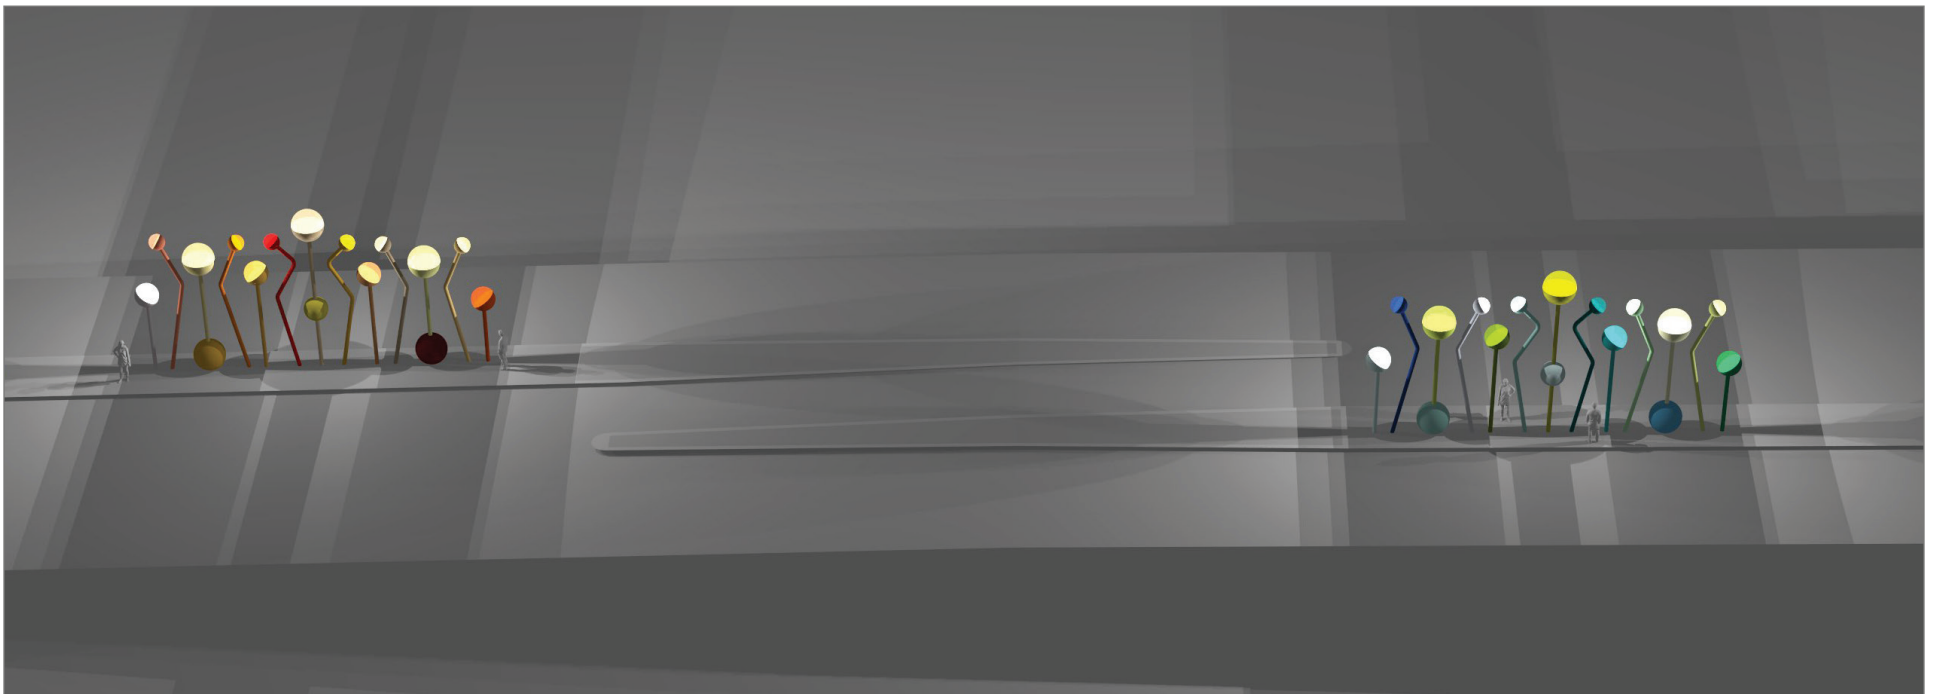

**VN-BRT:
Jorge Pardo Sculpture**

Site: allocated art zone & proposed light sculptures

McAllister Southbound: East Elevation

McAllister Southbound: Perspective

McAllister Southbound: Perspective

McAllister Southbound: Perspective

McAllister Northbound: West Elevation

McAllister Northbound: Perspective

McAllister Northbound: Perspective

McAllister Northbound: Perspective

McAllister Bird's Eye View: East

McAllister Southbound: Photo Montage