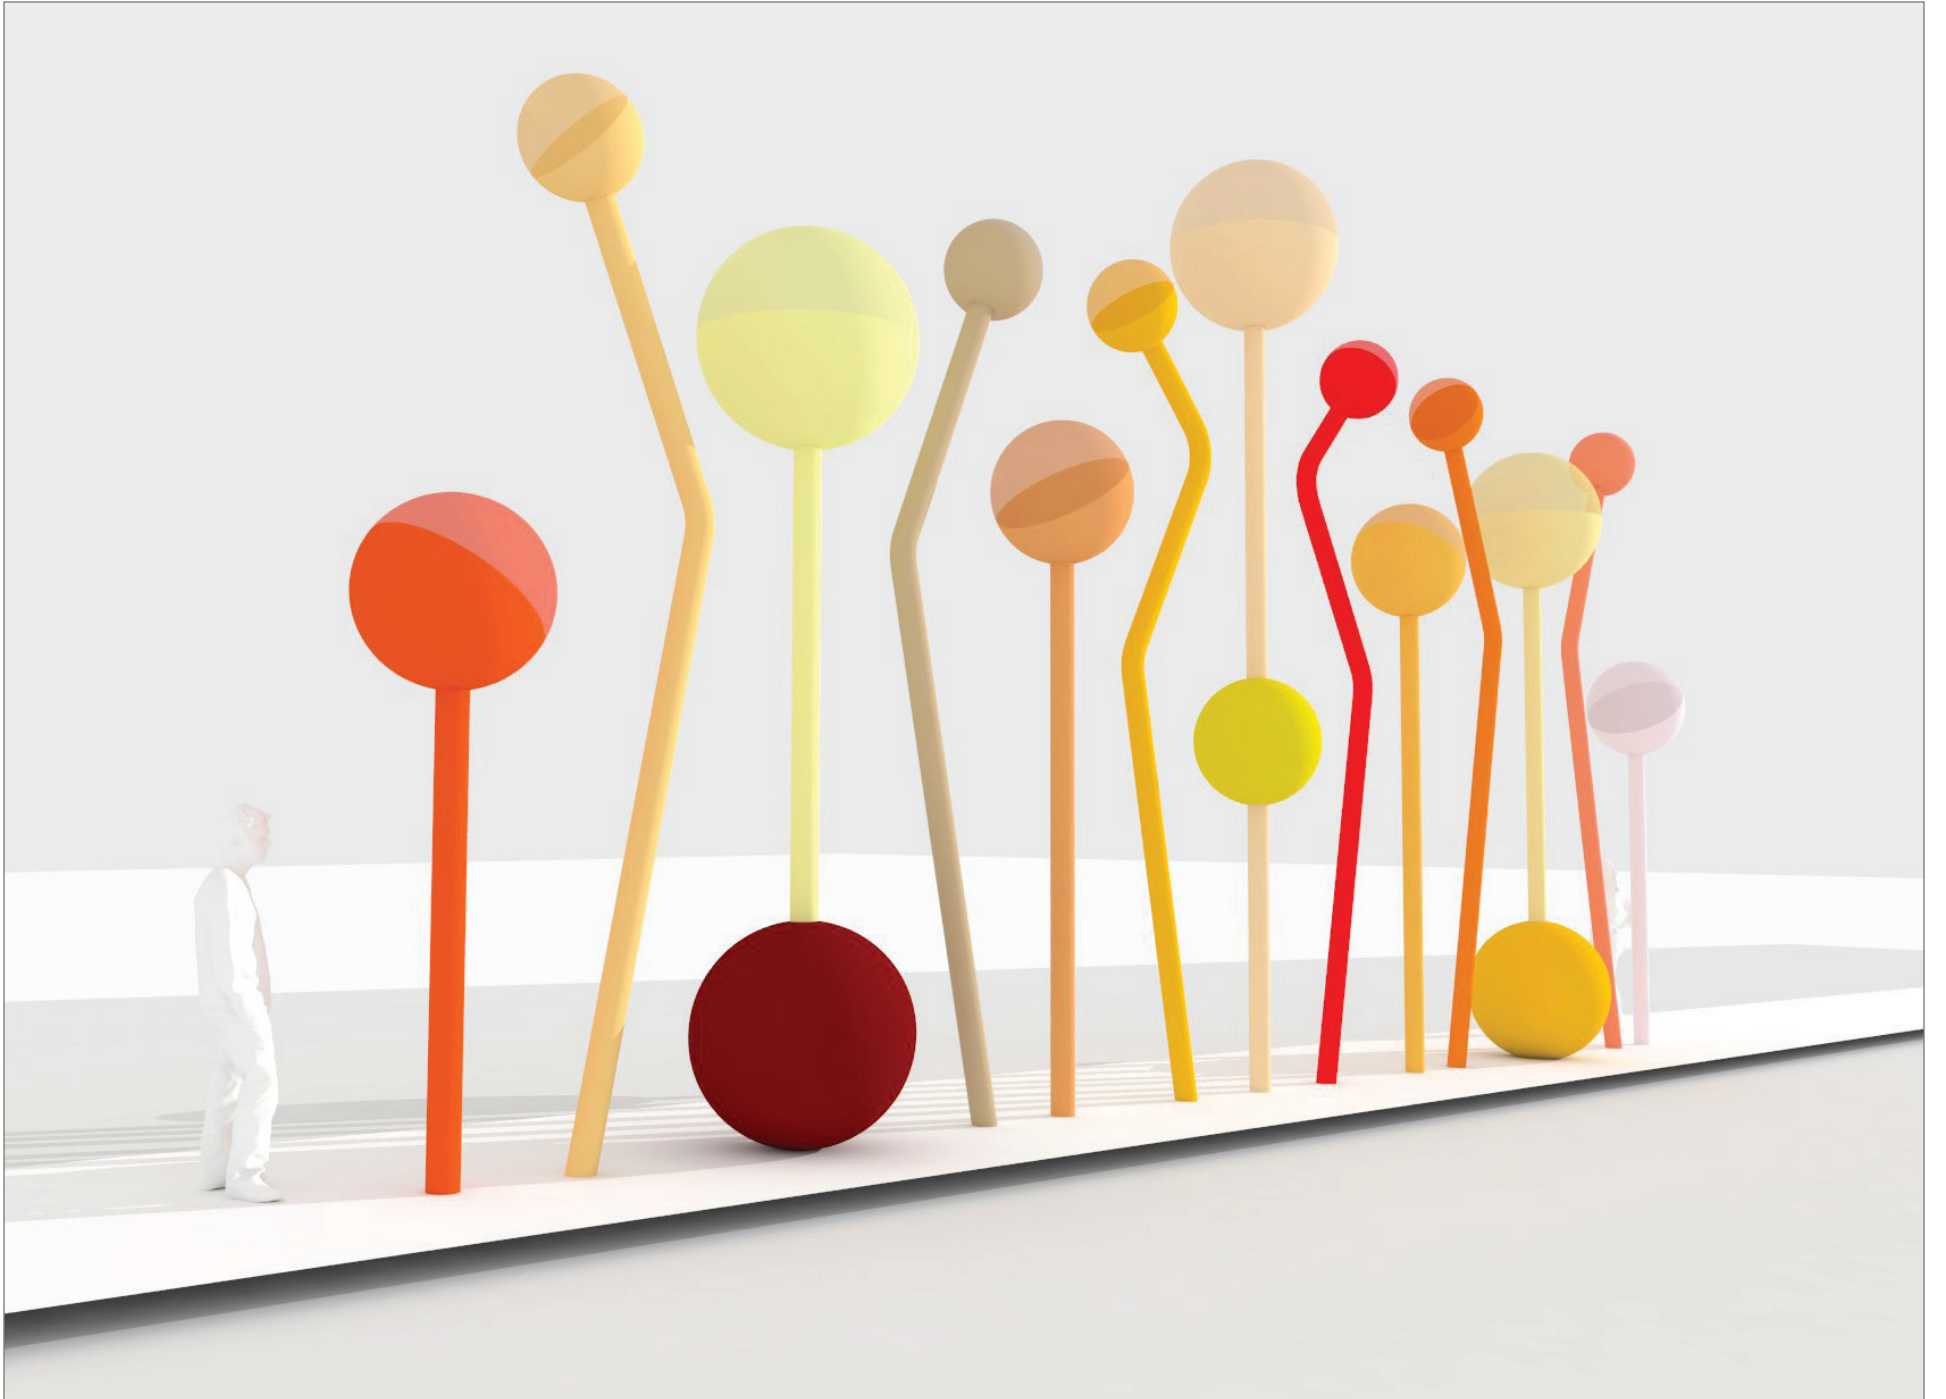

**VN-BRT:
Jorge Pardo Sculpture**

Site: allocated art zone & proposed light sculptures

McAllister Southbound: East Elevation

McAllister Southbound: Perspective

McAllister Southbound: Perspective

McAllister Southbound: Perspective

McAllister Northbound: West Elevation

McAllister Northbound: Perspective

McAllister Northbound: Perspective

McAllister Northbound: Perspective

McAllister Bird's Eye View: East

McAllister Southbound: Photo Montage