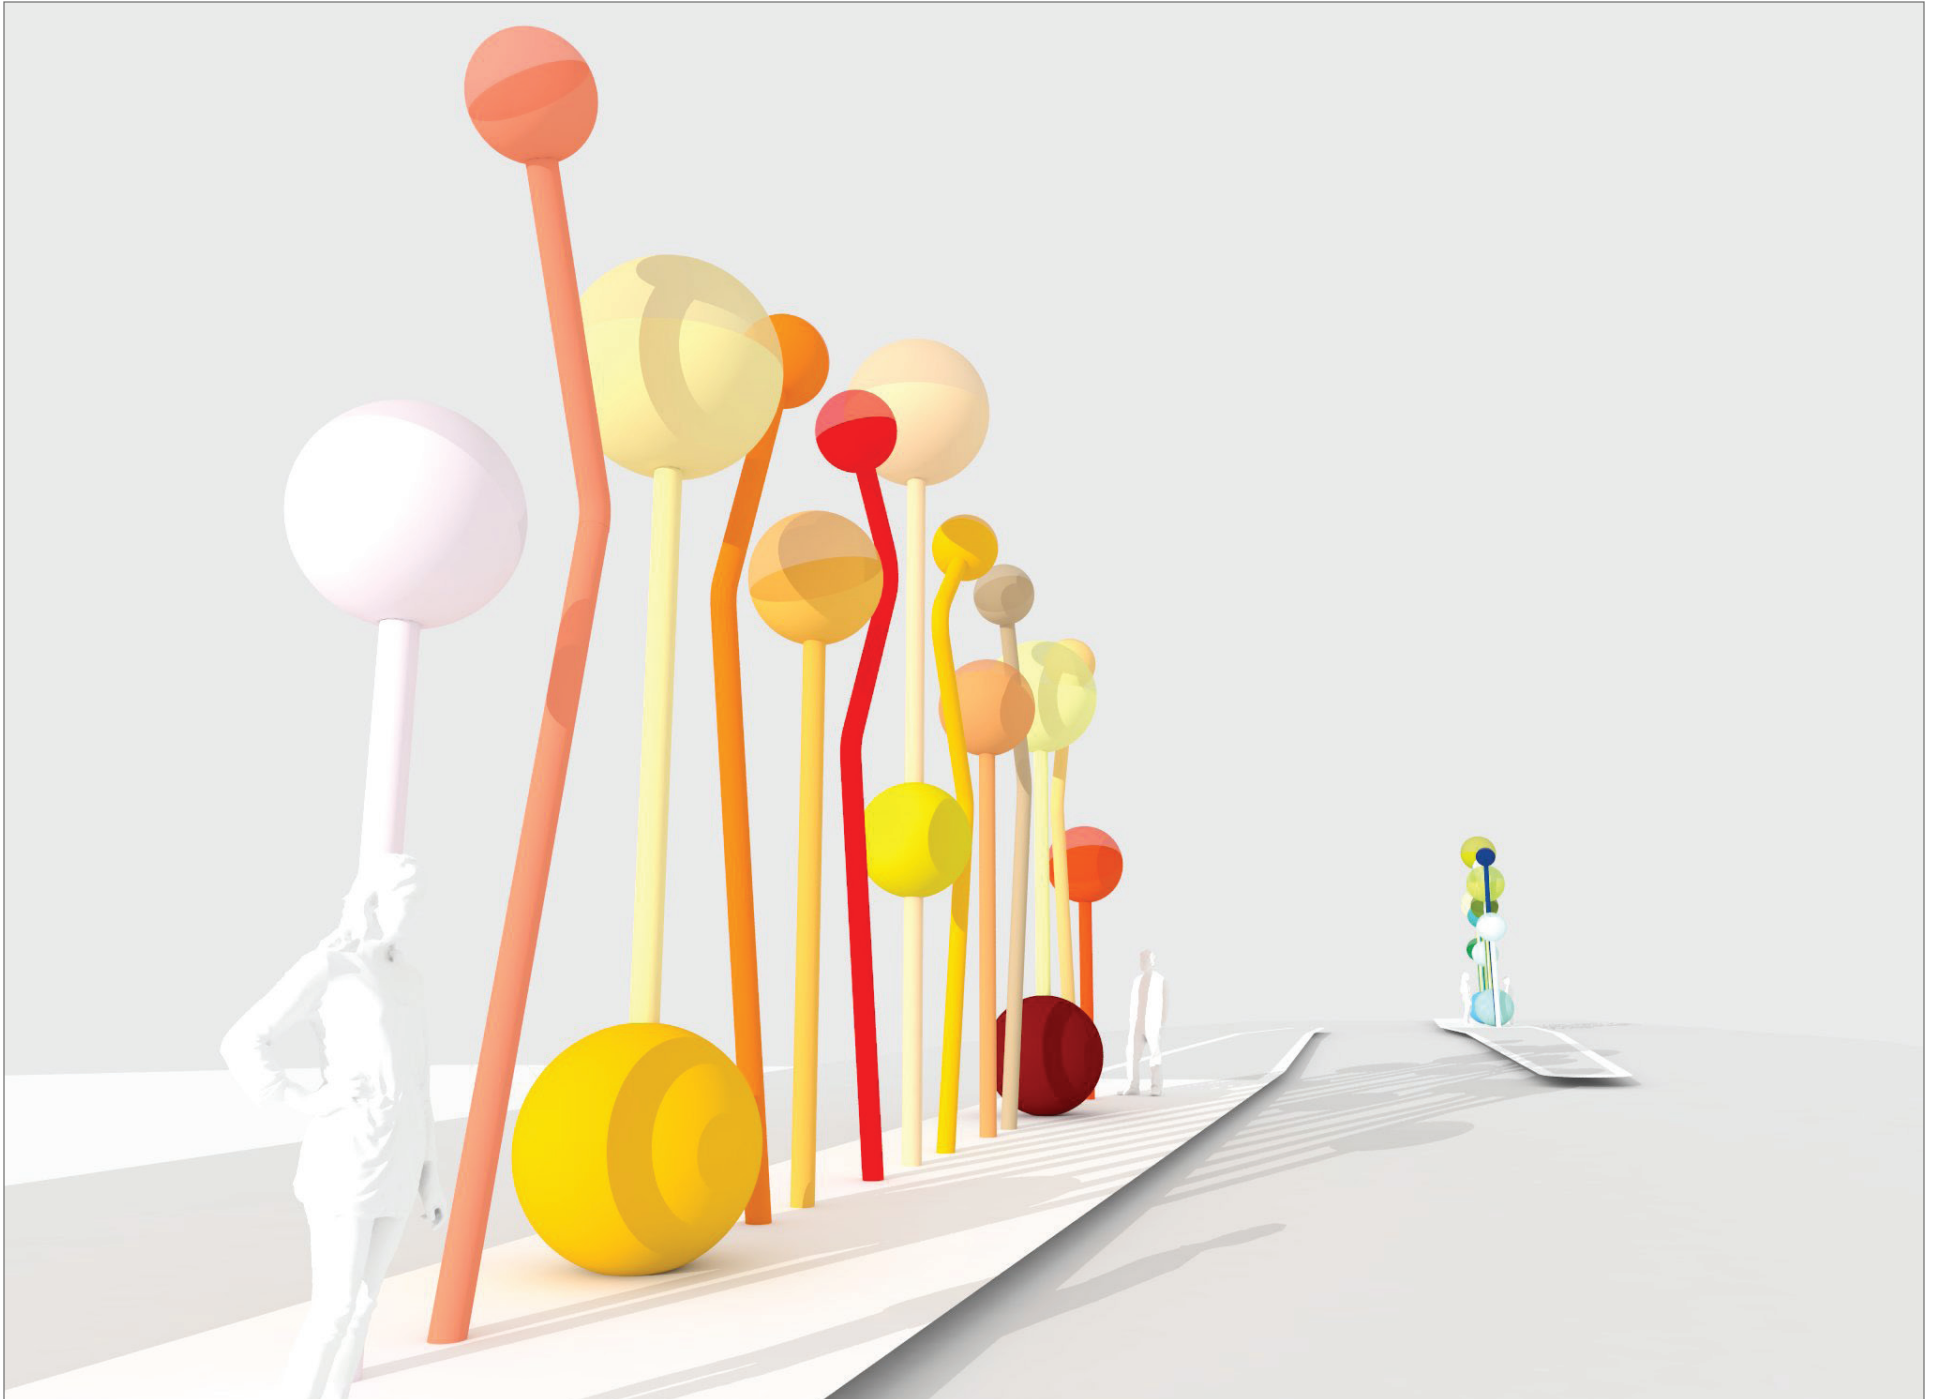

**VN-BRT:
Jorge Pardo Sculpture**

Site: allocated art zone & proposed light sculptures

McAllister Southbound: East Elevation

McAllister Southbound: Perspective

McAllister Southbound: Perspective

McAllister Southbound: Perspective

McAllister Northbound: West Elevation

McAllister Northbound: Perspective

McAllister Northbound: Perspective

McAllister Northbound: Perspective

McAllister Bird's Eye View: East

McAllister Southbound: Photo Montage