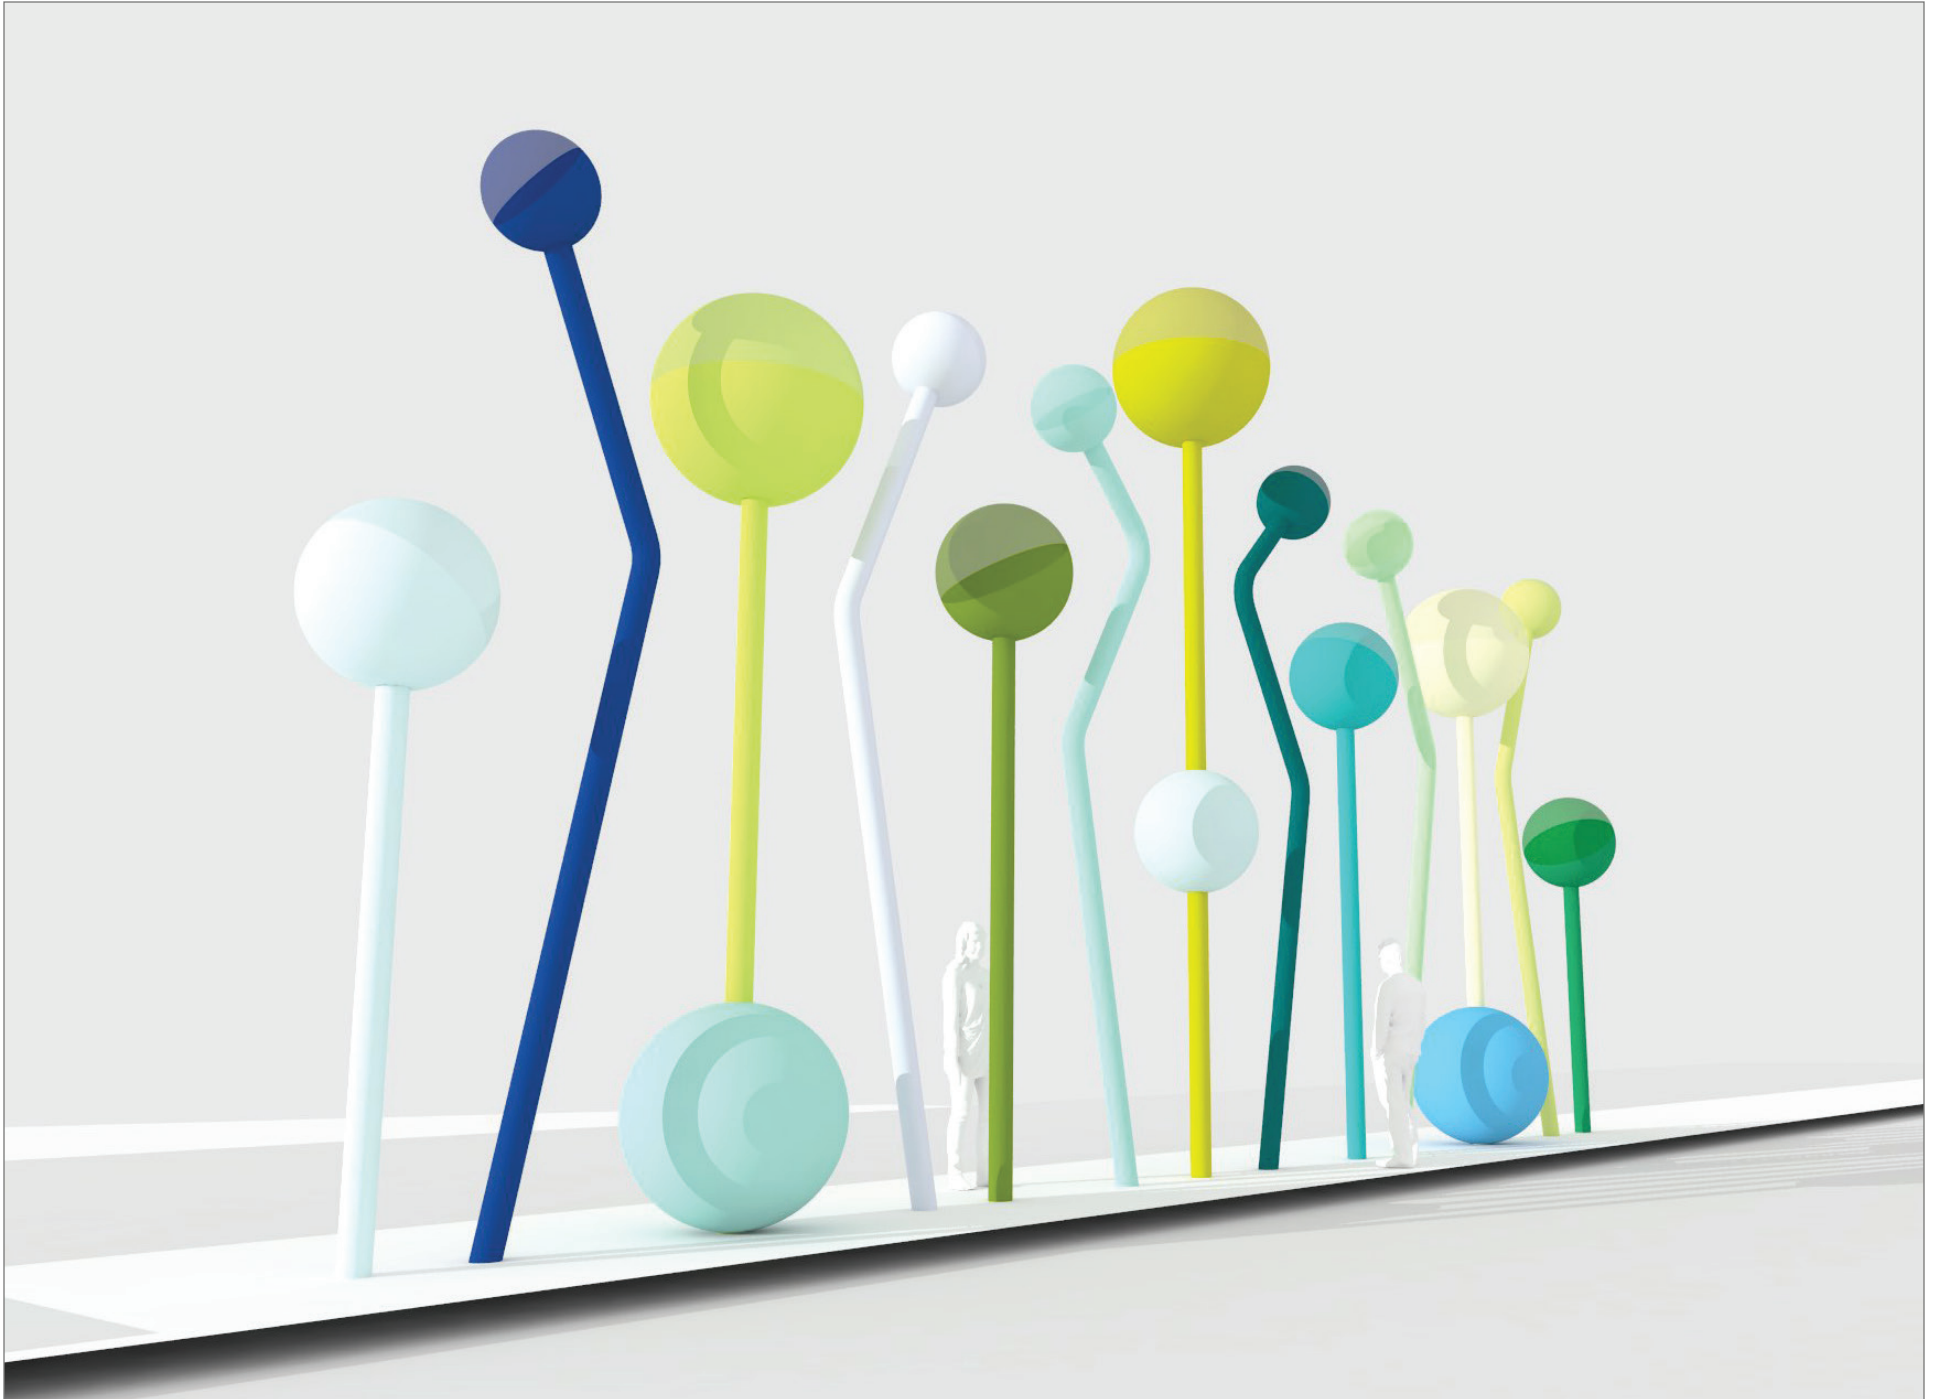

**VN-BRT:
Jorge Pardo Sculpture**

Site: allocated art zone & proposed light sculptures

McAllister Southbound: East Elevation

McAllister Southbound: Perspective

McAllister Southbound: Perspective

McAllister Southbound: Perspective

McAllister Northbound: West Elevation

McAllister Northbound: Perspective

McAllister Northbound: Perspective

McAllister Northbound: Perspective

McAllister Bird's Eye View: East

McAllister Southbound: Photo Montage