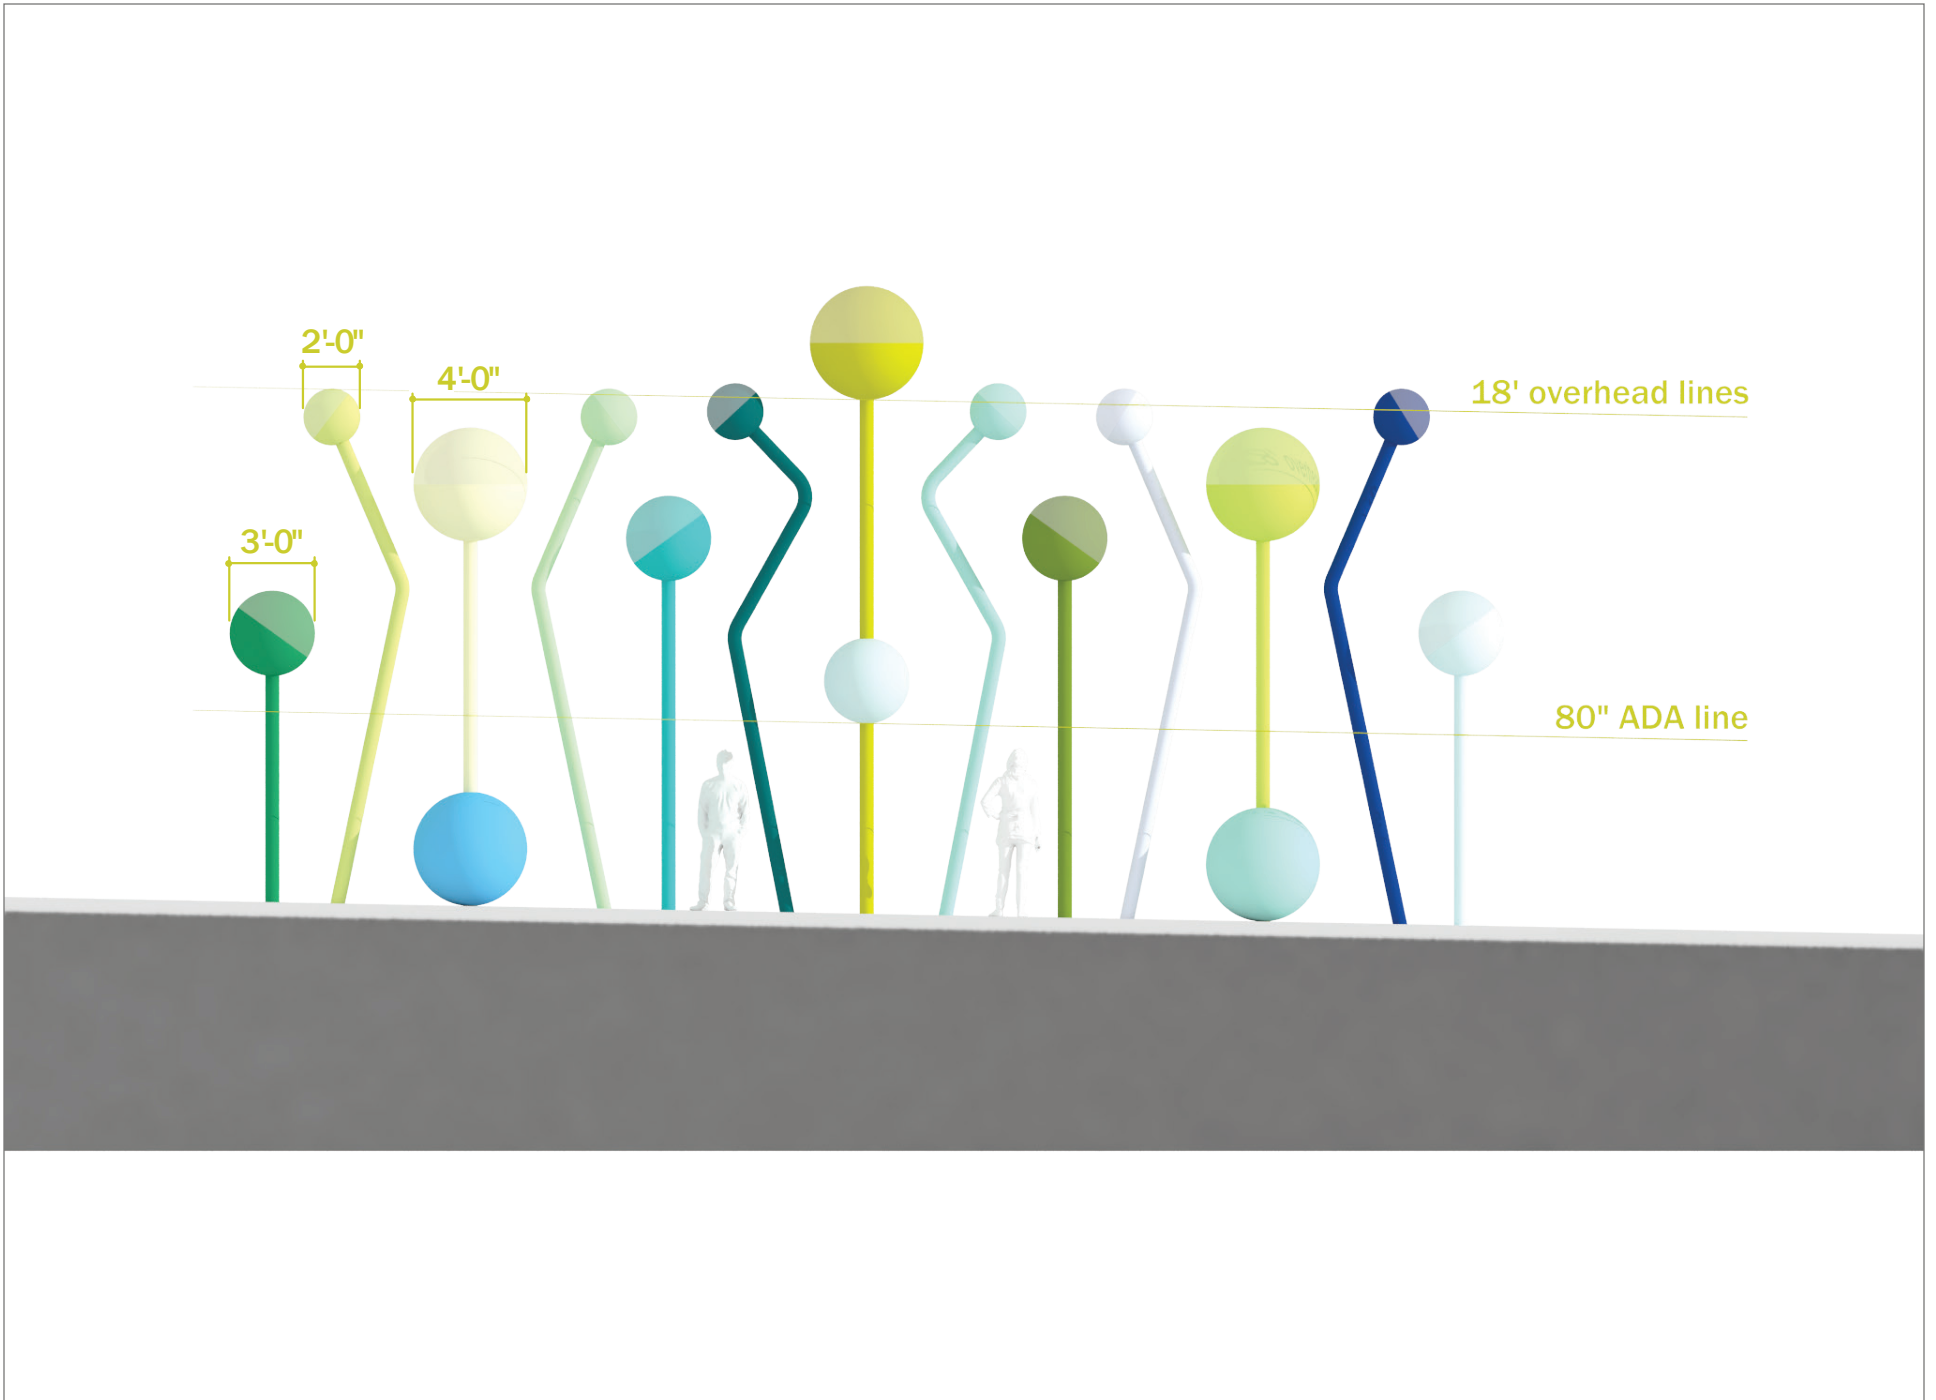

**VN-BRT:
Jorge Pardo Sculpture**

Site: allocated art zone & proposed light sculptures

McAllister Southbound: East Elevation

McAllister Southbound: Perspective

McAllister Southbound: Perspective

McAllister Southbound: Perspective

McAllister Northbound: West Elevation

McAllister Northbound: Perspective

McAllister Northbound: Perspective

McAllister Northbound: Perspective

McAllister Bird's Eye View: East

McAllister Southbound: Photo Montage