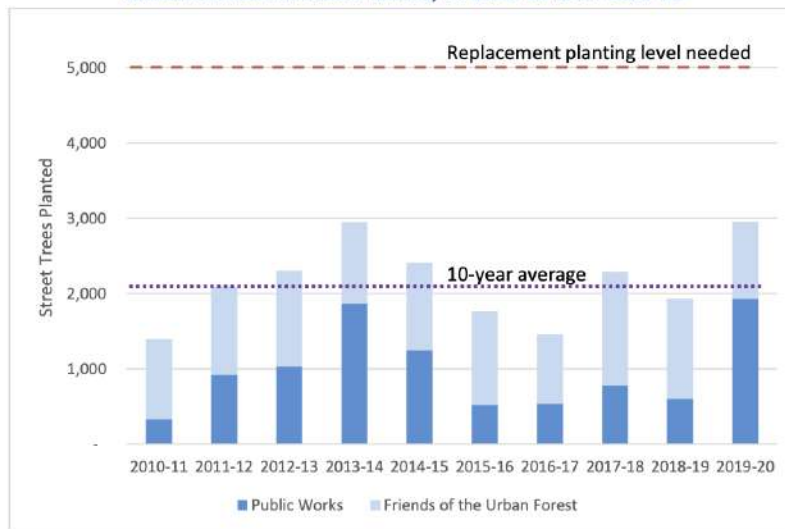

Exhibit 8.1: Street Trees Planted, FY 2010-11 to FY 2019-20

Source: Urban Forestry Council Annual Reports.

Immediately following this exhibit, the BLA concludes:

“As shown in Exhibit 8.1 above, the City’s 10-year average of 2,154 street trees planted annually is less than half of the 5,000 of street trees that need to be planted annually to ensure that the City’s street tree population does not shrink, given a four percent tree mortality rate. *Over the past 10 years, the Department of Public Works and Friends of the Urban Forest have not planted enough trees to maintain the City’s baseline street tree population.*”⁵ [Emphasis added].

On p. 65, the BLA goes on to say:

“As discussed above and shown in Exhibit 8.1, the City is not planting enough trees to account for tree mortality and maintain its existing baseline tree population, much less increase the street tree population. In order to meet the Urban Forest Plan goal of reaching 155,000 trees by 2034, beginning in FY

⁵ See

<https://sfbos.org/sites/default/files/061421_PA_of_DPW_Street_Resurfacing_Prog_%26_StreetTreeSF%20Prog.pdf> at p. 63.