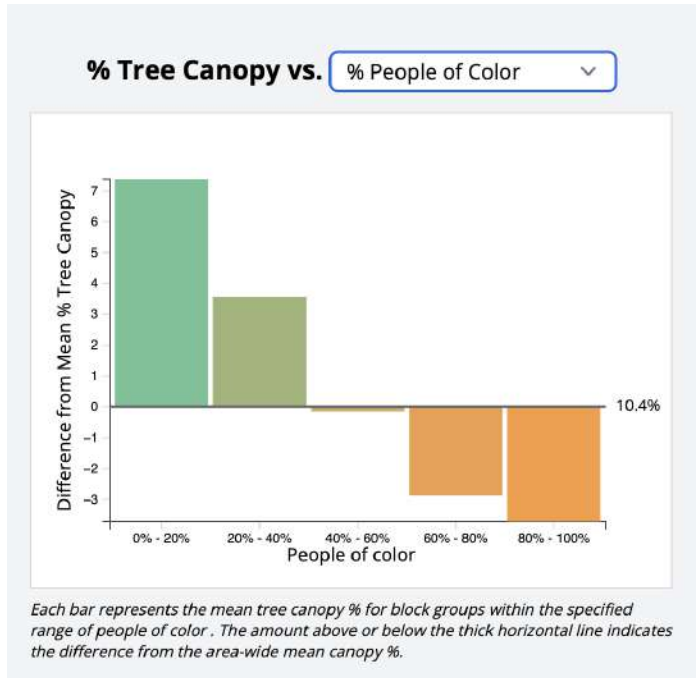

4

B. The City’s (Lack of) Performance On the Urban Forest Plan Goals

In June 2021, the San Francisco Budget and Legislative Analyst issued a report on, in relevant part, DPW’s performance against the goals set forth in the City’s 2014 Urban Forest Plan. Page 63 of this report features the following Exhibit 8.1:

⁴ See <https://www.treeequityscore.org/reports/place/san-francisco-ca/>