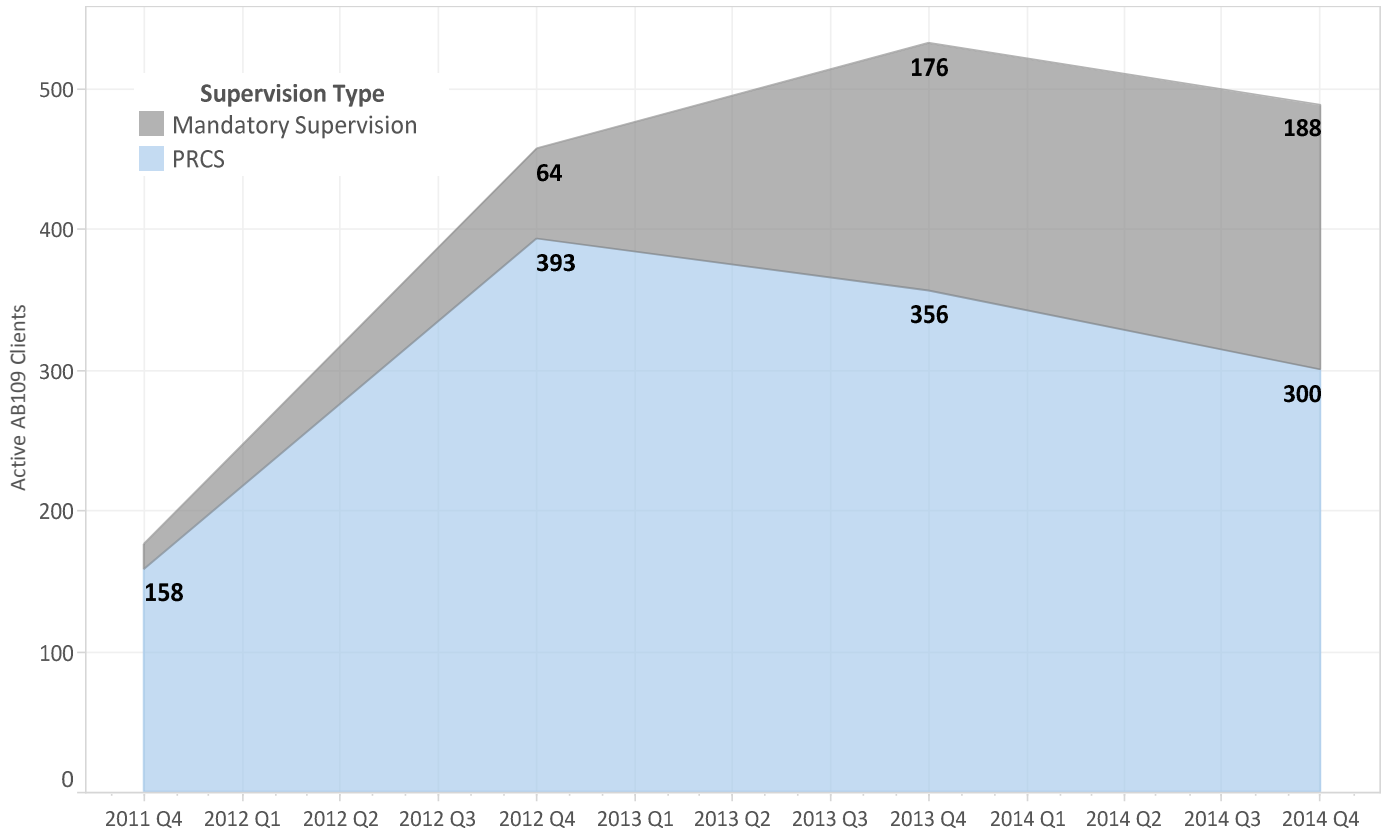

San Francisco's AB109 Community Supervision Outcomes December 2014

AB109 Active Clients

PRCS and Mandatory Supervision Completions through 2014

AB109 Revocations, 2012 - 2014