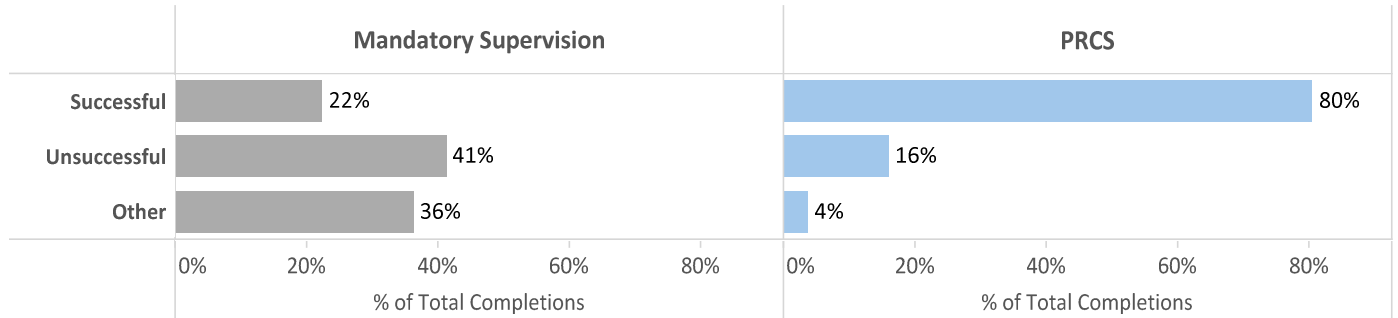

San Francisco's AB109 Community Supervision Outcomes December 2014

AB109 Active Clients

PRCS and Mandatory Supervision Completions through 2014

AB109 Revocations, 2012 - 2014