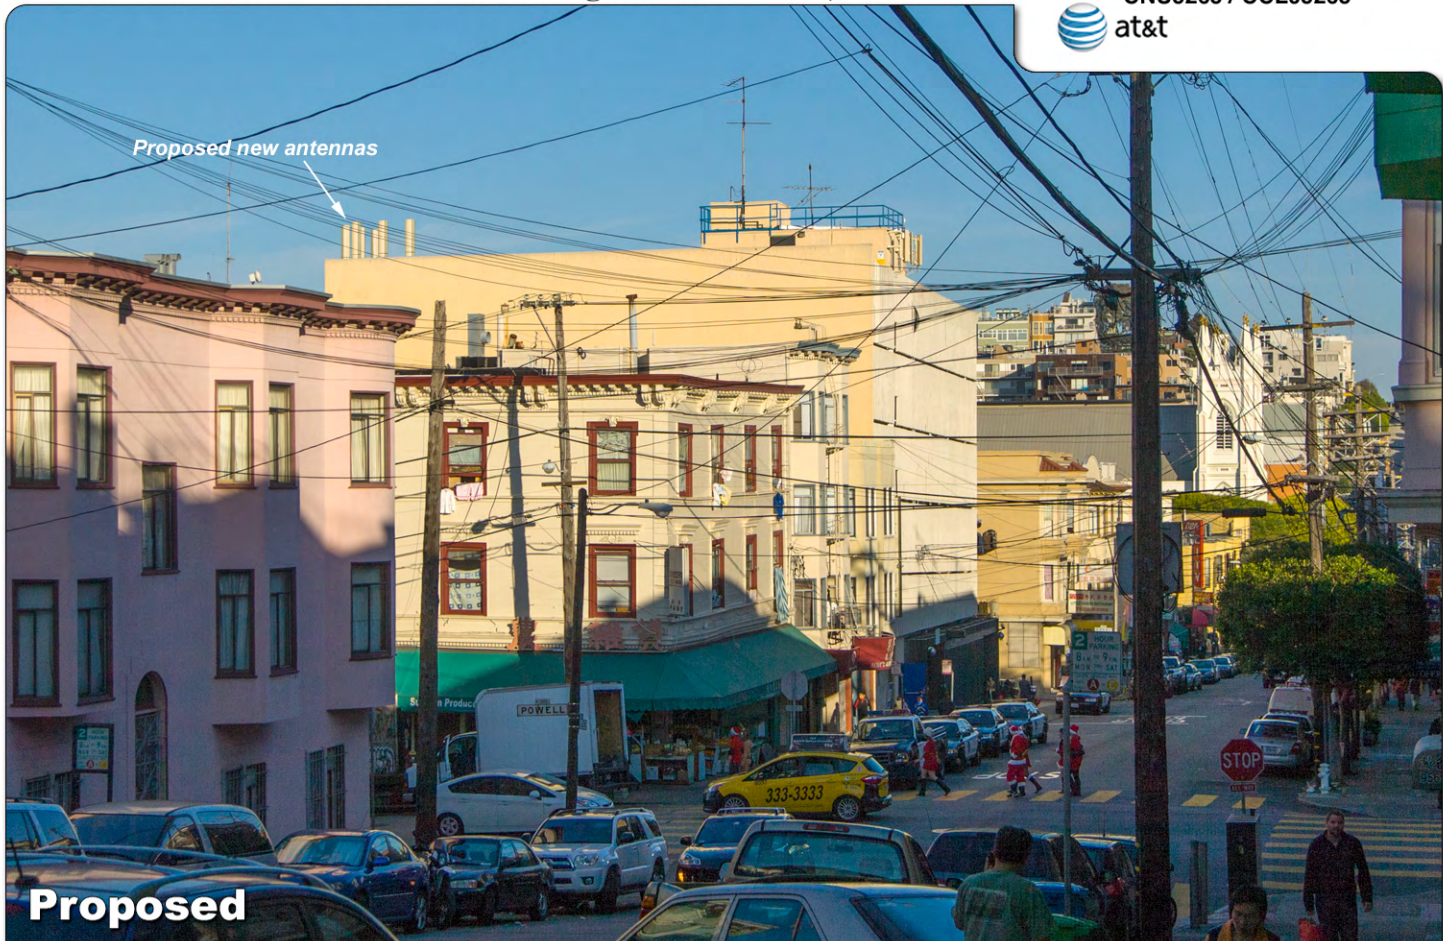

Existing AT&T antennas to be removed

Existing cable tray to be removed

Existing

North Beach
766 Vallejo Street
San Francisco, CA 94133
CNU5265 / CCL05265

Photosimulation of the view looking northwest from across Vallejo St.

Proposed new antenna location

Proposed

Existing

Photosimulation of the view looking east from Vallejo Street.

North Beach

766 Vallejo Street
San Francisco, CA 94133
CNU5265 / CCL05265

Proposed

Existing

Photosimulation of the view looking south from Green Street.

North Beach
766 Vallejo Street
San Francisco, CA 94133
CNU5265 / CCL05265

Proposed antennas with back shrouds

Proposed