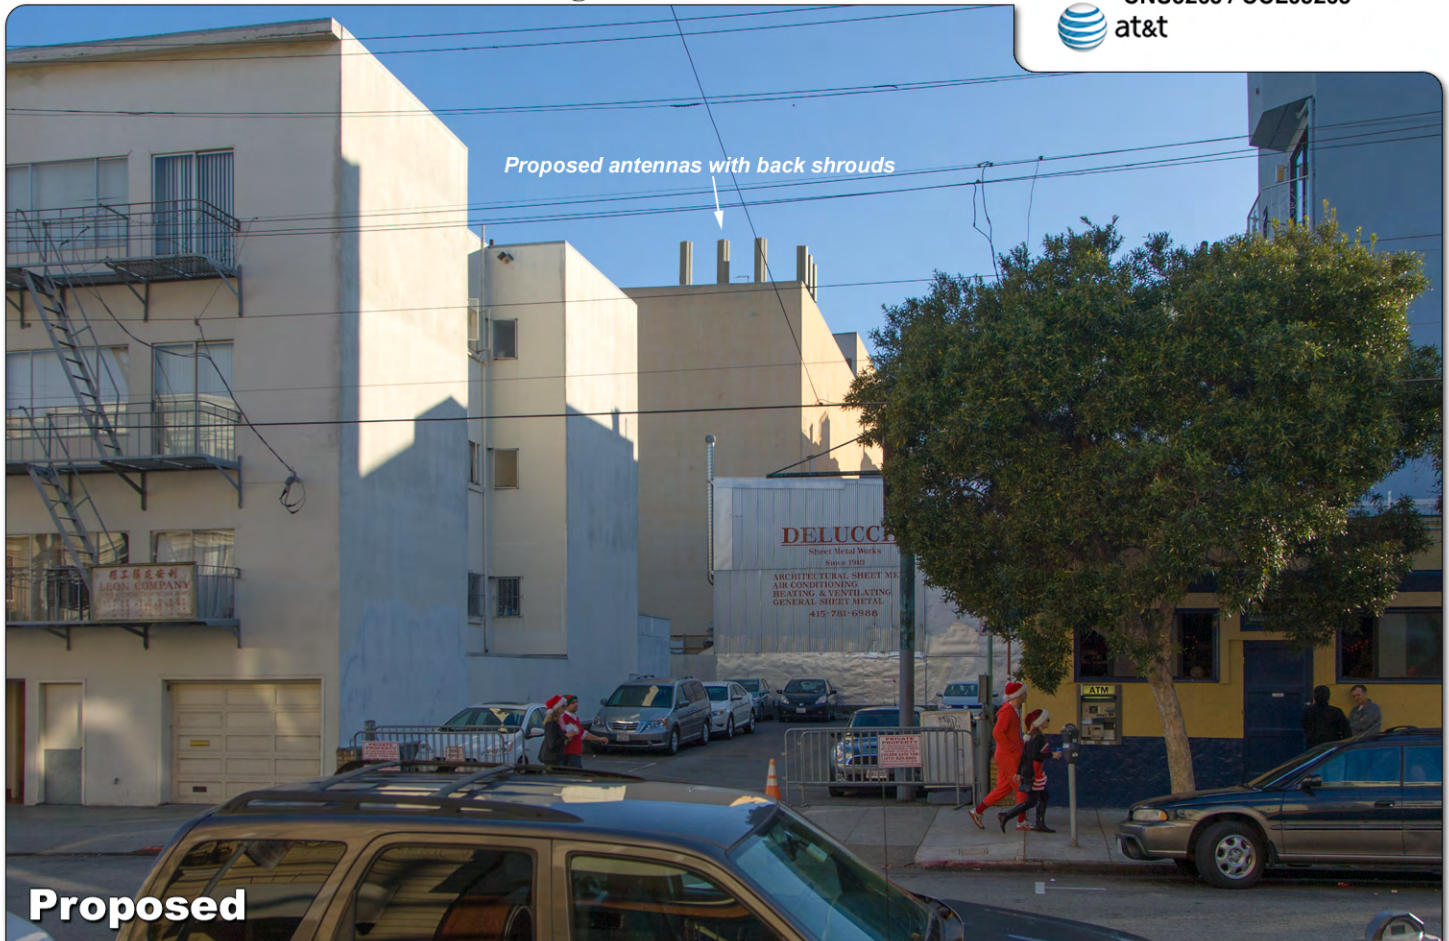

Existing AT&T antennas to be removed

Existing cable tray to be removed

Existing

North Beach
766 Vallejo Street
San Francisco, CA 94133
CNU5265 / CCL05265

Photosimulation of the view looking northwest from across Vallejo St.

Proposed new antenna location

Proposed

Existing

Photosimulation of the view looking east from Vallejo Street.

North Beach

766 Vallejo Street
San Francisco, CA 94133
CNU5265 / CCL05265

Proposed

Existing

Photosimulation of the view looking south from Green Street.

North Beach
766 Vallejo Street
San Francisco, CA 94133
CNU5265 / CCL05265

Proposed antennas with back shrouds

Proposed