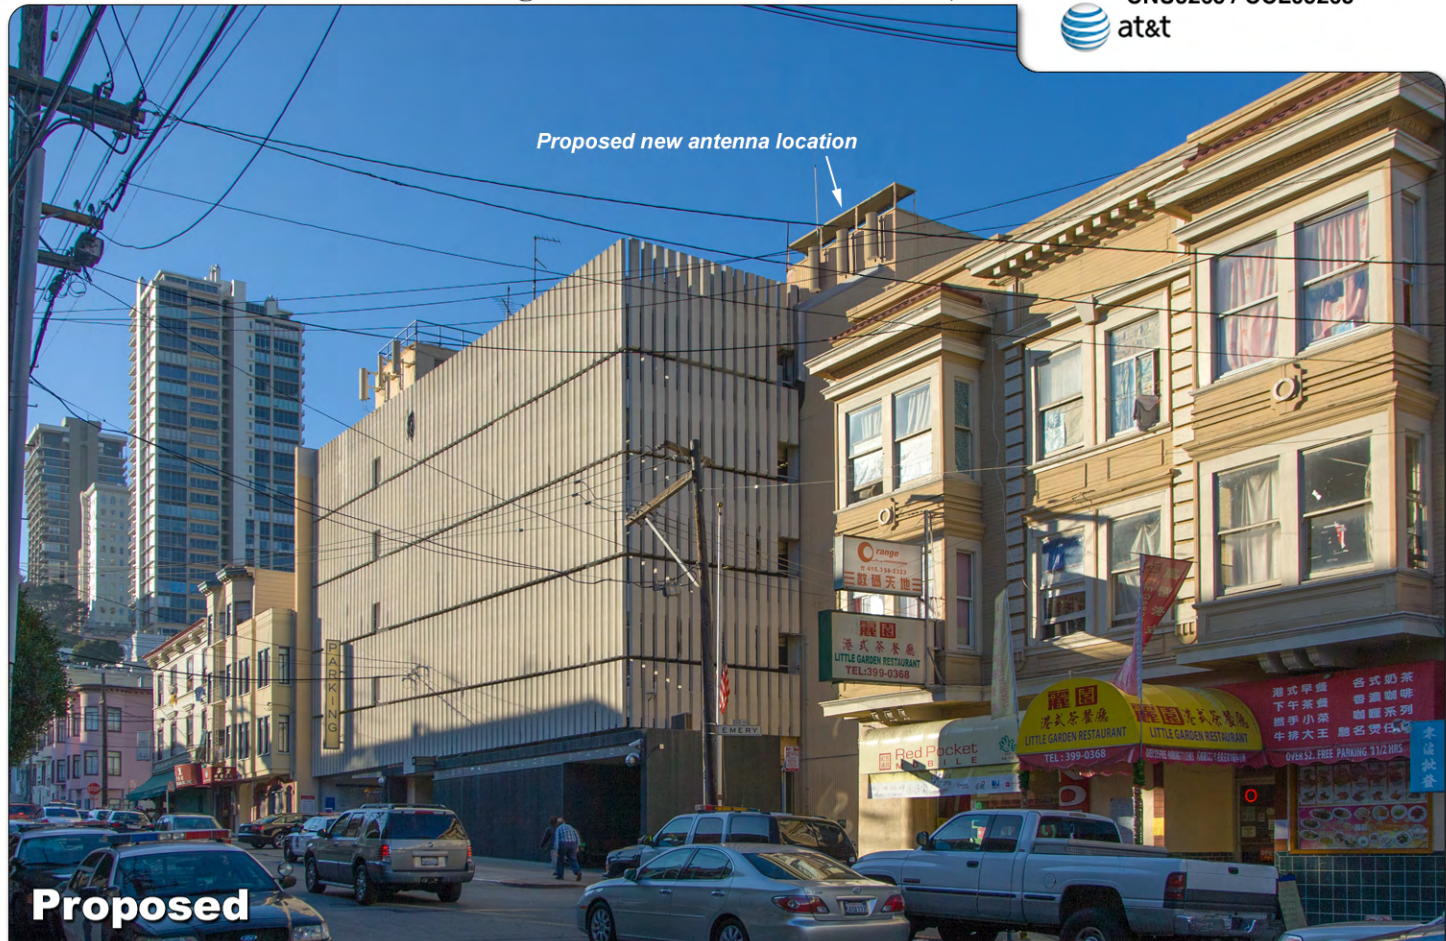

Existing AT&T antennas to be removed

Existing cable tray to be removed

Existing

North Beach
766 Vallejo Street
San Francisco, CA 94133
CNU5265 / CCL05265

Photosimulation of the view looking northwest from across Vallejo St.

Proposed new antenna location

Proposed

Existing

Photosimulation of the view looking east from Vallejo Street.

North Beach

766 Vallejo Street
San Francisco, CA 94133
CNU5265 / CCL05265

Proposed

Existing

Photosimulation of the view looking south from Green Street.

North Beach
766 Vallejo Street
San Francisco, CA 94133
CNU5265 / CCL05265

Proposed antennas with back shrouds

Proposed