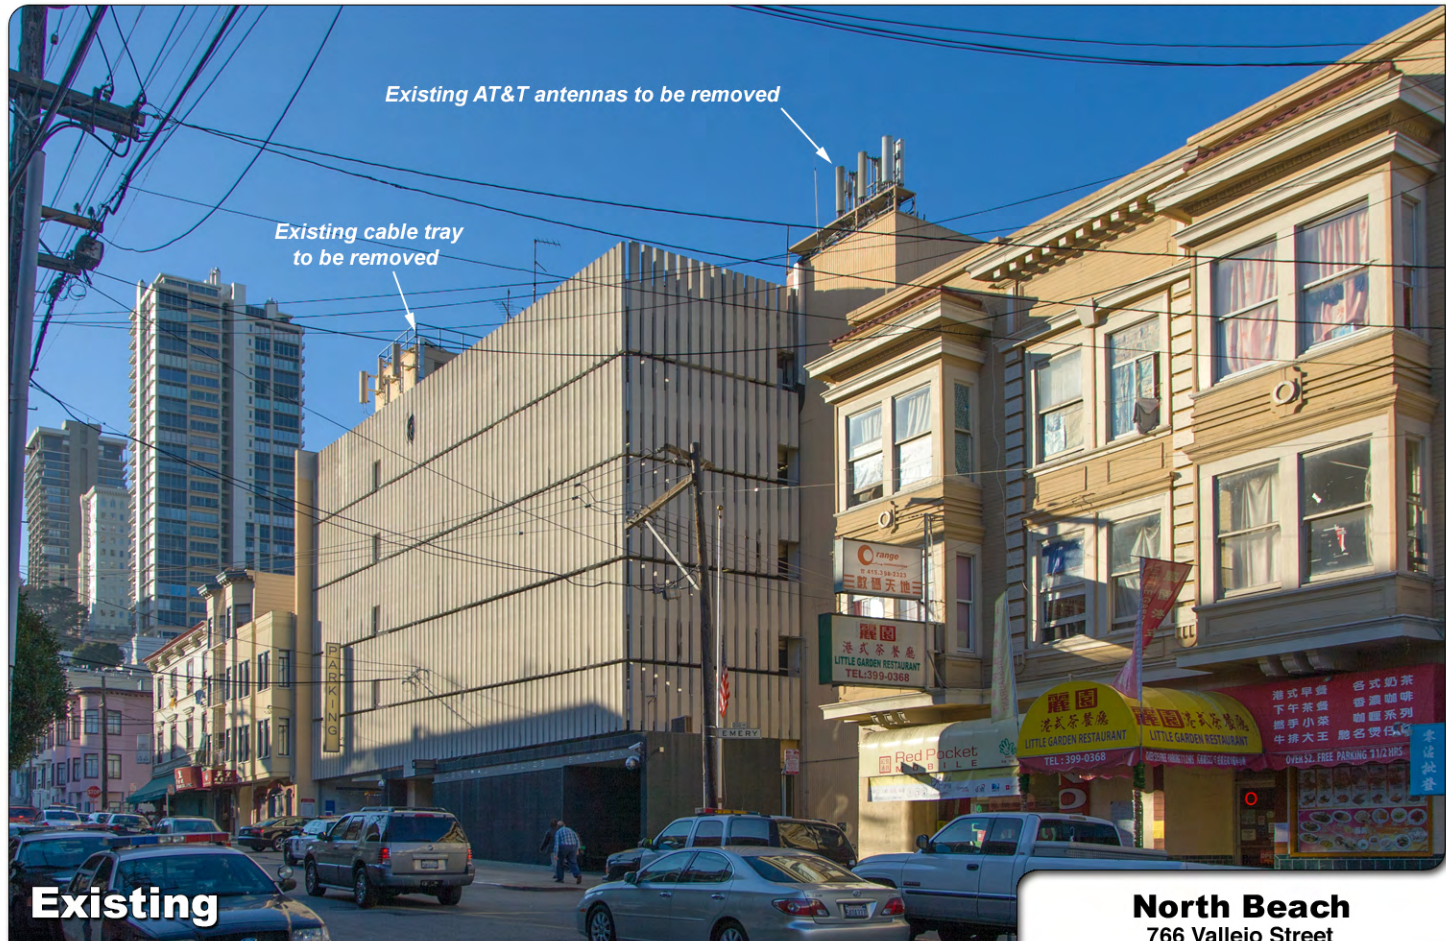

Existing AT&T antennas to be removed

Existing cable tray to be removed

Existing

North Beach
766 Vallejo Street
San Francisco, CA 94133
CNU5265 / CCL05265

Photosimulation of the view looking northwest from across Vallejo St.

Proposed new antenna location

Proposed

Existing

Photosimulation of the view looking east from Vallejo Street.

North Beach

766 Vallejo Street
San Francisco, CA 94133
CNU5265 / CCL05265

Proposed

Existing