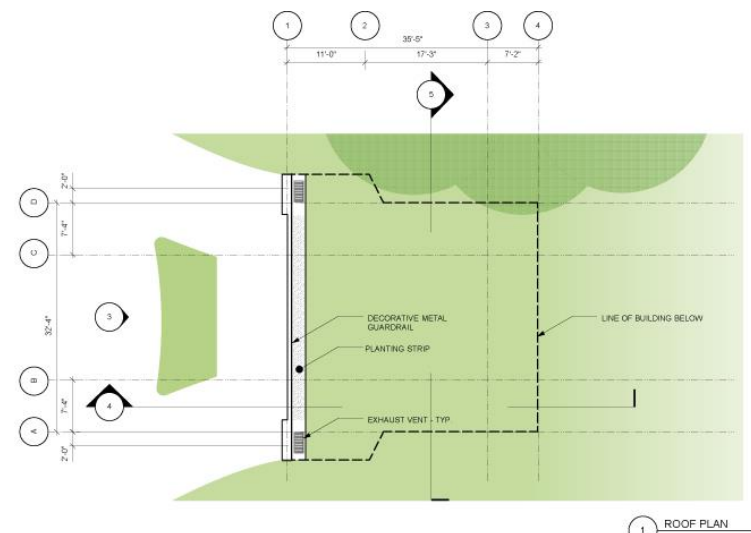

## Operations & Maintenance Building - Sections

2 BUILDING SECTION  
Scale: 1/8" = 1'-0"

3 18th STREET ELEVATION  
Scale: 1/8" = 1'-0"

## Operations & Maintenance Building - Elevations

Existing Condition near 18<sup>th</sup>/ Church Streets

Proposed Design near 18<sup>th</sup>/ Church Streets

2012

2013

Comparison Plans – South Restroom & Picnic Areas

# Proposed South Restroom Building Plan

Proposed South Restroom Building from Northeast

AERIAL OF PROMENADE

CONVENIENCE STATION - 1940'S  
CONCRETE FRIEZE

CONCRETE BRIDGE  
EXPRESSED CORNERS

MEDIAN OF PALMS