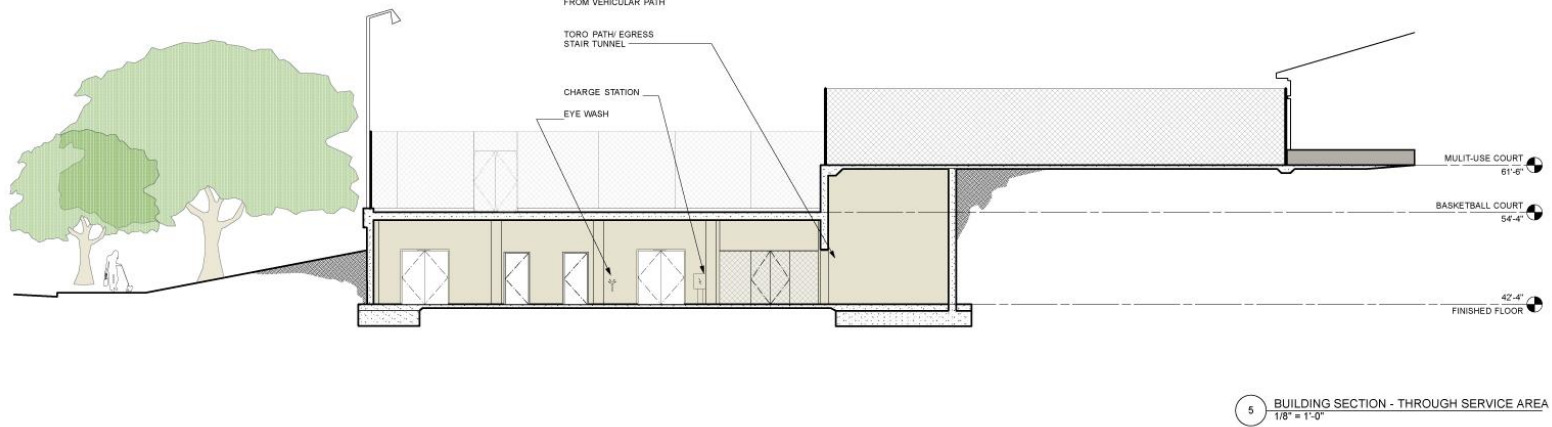

# Mission Dolores Park

Rehabilitation Project

Context Plan

SAN FRANCISCO  
RECREATION  
& PARKS

2010 Aerial Photo

SAN  
REC  
&

Proposed Plan

Comparison Plan – Operations Building,  
Basketball Court, Pathways

## Operations & Maintenance Building - Sections

2 BUILDING SECTION  
Scale: 1/8" = 1'-0"

3 18th STREET ELEVATION  
Scale: 1/8" = 1'-0"

## Operations & Maintenance Building - Elevations

Existing Condition near 18<sup>th</sup>/ Church Streets

Proposed Design near 18<sup>th</sup>/ Church Streets

2012

2013

Comparison Plans – South Restroom & Picnic Areas

# Proposed South Restroom Building Plan

Proposed South Restroom Building from Northeast

AERIAL OF PROMENADE

CONVENIENCE STATION - 1940'S  
CONCRETE FRIEZE

CONCRETE BRIDGE  
EXPRESSED CORNERS

MEDIAN OF PALMS