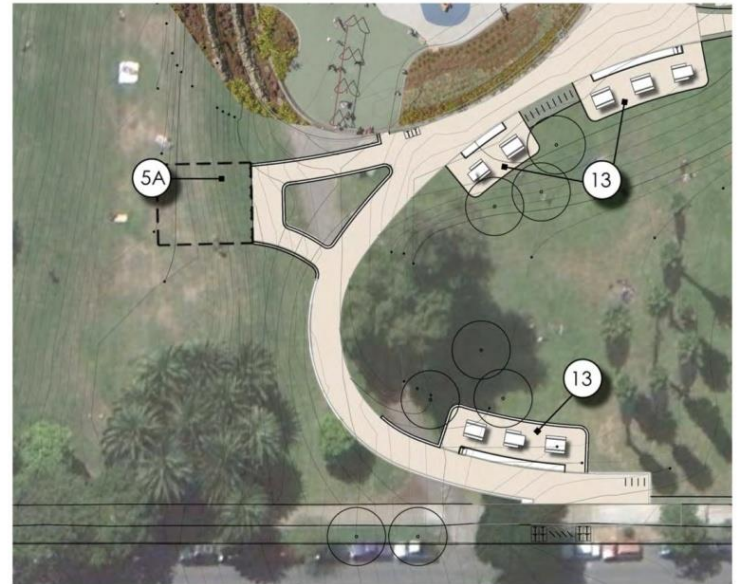

## Operations & Maintenance Building - Sections

2 BUILDING SECTION  
Scale: 1/8" = 1'-0"

3 18th STREET ELEVATION  
Scale: 1/8" = 1'-0"

## Operations & Maintenance Building - Elevations

Existing Condition near 18<sup>th</sup>/ Church Streets

Proposed Design near 18<sup>th</sup>/ Church Streets

2012

2013

Comparison Plans – South Restroom & Picnic Areas

# Proposed South Restroom Building Plan

Proposed South Restroom Building from Northeast

AERIAL OF PROMENADE

CONVENIENCE STATION - 1940'S  
CONCRETE FRIEZE

CONCRETE BRIDGE  
EXPRESSED CORNERS

MEDIAN OF PALMS

PREDOMINANT TOPOGRAPHY  
LOW-SLOPE TOPOGRAPHY

GREEN WALL

NORTH RESTROOM

OPERATIONS + MAINTENANCE BUILDING

- MATERIAL KEY
- ① STANDING SEAM METAL ROOF
  - ② GREEN WALL / PLANTING
  - ③ ORNAMENTAL METAL GRILLE
  - ④ ORNAMENTAL METAL GATE
  - ⑤ COLORED CONCRETE WITH ANTI-GRAFFITI COATING
  - ⑥ GRAFFITI-RESISTANT TILE
  - ⑦ METAL PANEL DOOR
  - ⑧ CHAIN LINK FENCE FOR BASKETBALL COURT