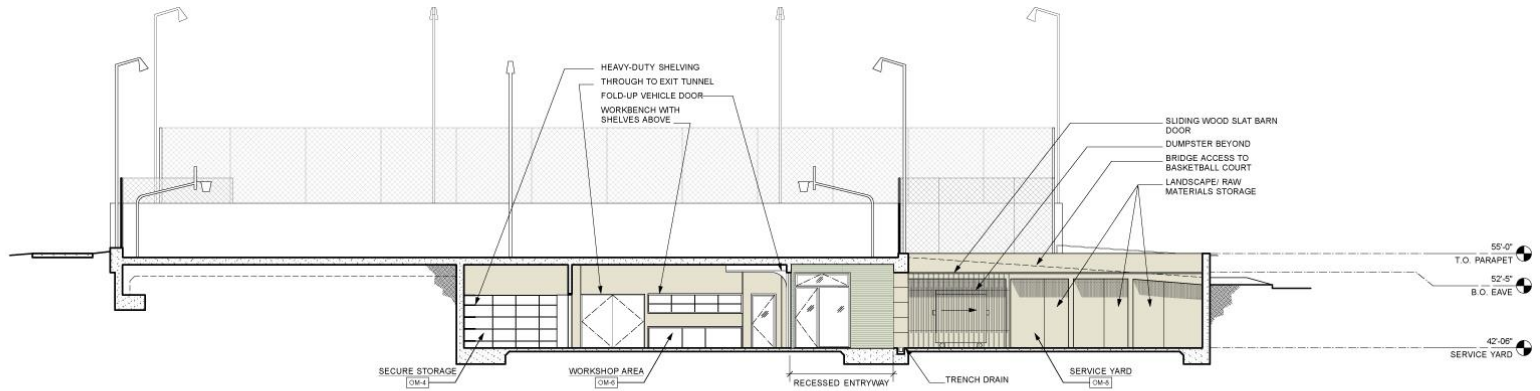

# Mission Dolores Park

Rehabilitation Project

Context Plan

SAN FRANCISCO  
RECREATION  
& PARKS

2010 Aerial Photo

SAN  
REC  
&

Proposed Plan

Comparison Plan – Operations Building,  
Basketball Court, Pathways

## Operations & Maintenance Building - Sections

2 BUILDING SECTION  
Scale: 1/8" = 1'-0"

3 18th STREET ELEVATION  
Scale: 1/8" = 1'-0"

## Operations & Maintenance Building - Elevations

Existing Condition near 18<sup>th</sup>/ Church Streets

Proposed Design near 18<sup>th</sup>/ Church Streets

2012

2013

Comparison Plans – South Restroom & Picnic Areas