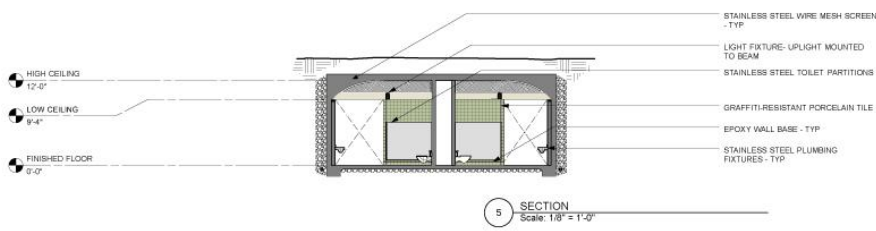

SAN FRANCISCO
RECREATION
& PARKS