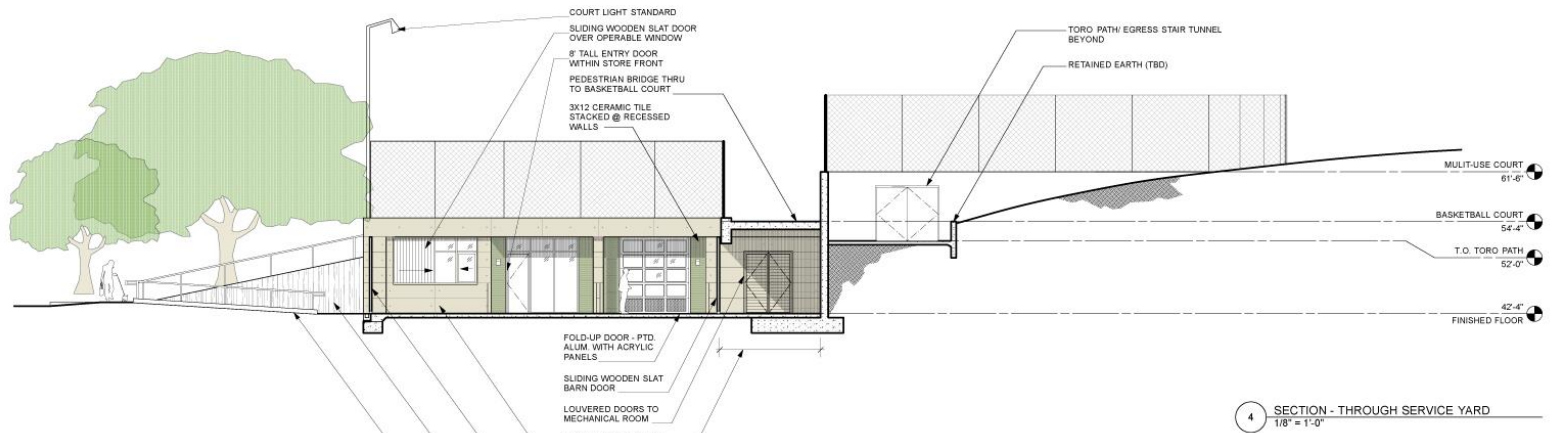

# Mission Dolores Park

Rehabilitation Project

Context Plan

SAN FRANCISCO  
RECREATION  
& PARKS

2010 Aerial Photo

SAN  
REC  
&

Proposed Plan

Comparison Plan – Operations Building,  
Basketball Court, Pathways

## Operations & Maintenance Building - Sections

2 BUILDING SECTION  
Scale: 1/8" = 1'-0"

3 18th STREET ELEVATION  
Scale: 1/8" = 1'-0"

## Operations & Maintenance Building - Elevations

Existing Condition near 18<sup>th</sup>/ Church Streets

Proposed Design near 18<sup>th</sup>/ Church Streets

2012

2013

Comparison Plans – South Restroom & Picnic Areas

PREDOMINANT TOPOGRAPHY  
LOW-SLOPE TOPOGRAPHY

GREEN WALL

NORTH RESTROOM

OPERATIONS + MAINTENANCE BUILDING

- MATERIAL KEY
- ① STANDING SEAM METAL ROOF
  - ② GREEN WALL / PLANTING
  - ③ ORNAMENTAL METAL GRILLE
  - ④ ORNAMENTAL METAL GATE
  - ⑤ COLORED CONCRETE WITH ANTI-GRAFFITI COATING
  - ⑥ GRAFFITI-RESISTANT TILE
  - ⑦ METAL PANEL DOOR
  - ⑧ CHAIN LINK FENCE FOR BASKETBALL COURT