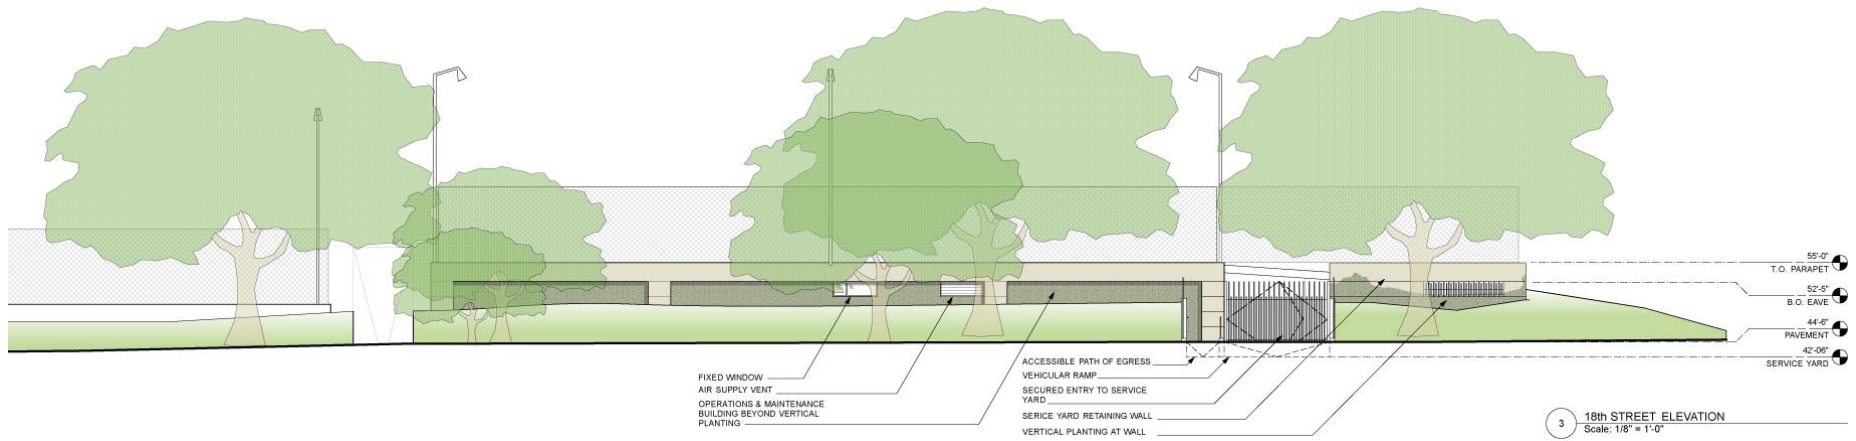

# Mission Dolores Park

Rehabilitation Project

Context Plan

SAN FRANCISCO  
RECREATION  
& PARKS

2010 Aerial Photo

SAN  
REC  
&

Proposed Plan

Comparison Plan – Operations Building,  
Basketball Court, Pathways

## Operations & Maintenance Building - Sections

2 BUILDING SECTION  
Scale: 1/8" = 1'-0"

3 18th STREET ELEVATION  
Scale: 1/8" = 1'-0"

## Operations & Maintenance Building - Elevations

Existing Condition near 18<sup>th</sup>/ Church Streets

Proposed Design near 18<sup>th</sup>/ Church Streets

2012

2013

Comparison Plans – South Restroom & Picnic Areas

# Proposed South Restroom Building Plan

Proposed South Restroom Building from Northeast

AERIAL OF PROMENADE

CONVENIENCE STATION - 1940'S  
CONCRETE FRIEZE

CONCRETE BRIDGE  
EXPRESSED CORNERS

MEDIAN OF PALMS