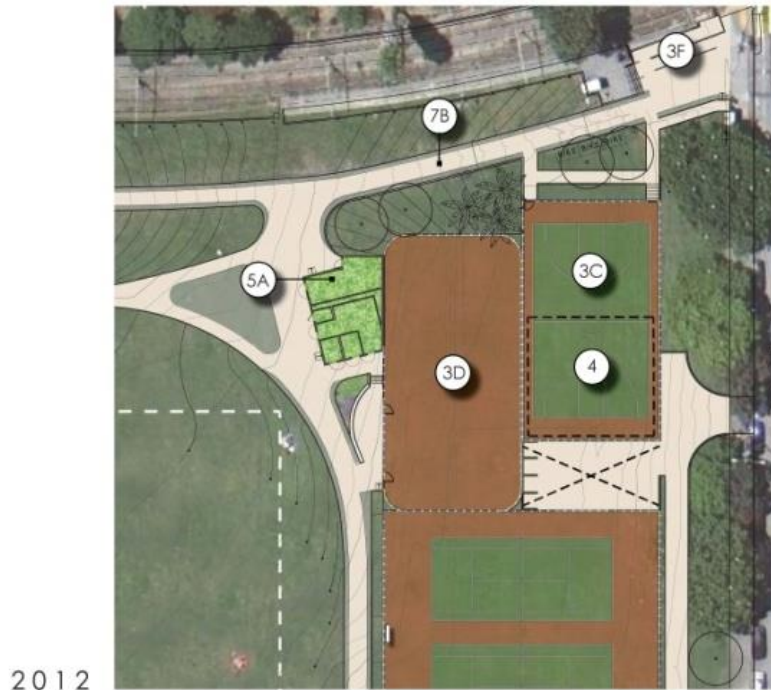

# Mission Dolores Park

Rehabilitation Project

Context Plan

SAN FRANCISCO  
RECREATION  
& PARKS

2010 Aerial Photo

SAN  
REC  
&

Proposed Plan

Comparison Plan – Operations Building,  
Basketball Court, Pathways

## Operations & Maintenance Building - Sections

2 BUILDING SECTION  
Scale: 1/8" = 1'-0"

3 18th STREET ELEVATION  
Scale: 1/8" = 1'-0"

## Operations & Maintenance Building - Elevations

Existing Condition near 18<sup>th</sup>/ Church Streets

Proposed Design near 18<sup>th</sup>/ Church Streets

2012

2013

Comparison Plans – South Restroom & Picnic Areas

# Proposed South Restroom Building Plan

Proposed South Restroom Building from Northeast

AERIAL OF PROMENADE

CONVENIENCE STATION - 1940'S  
CONCRETE FRIEZE

CONCRETE BRIDGE  
EXPRESSED CORNERS

MEDIAN OF PALMS