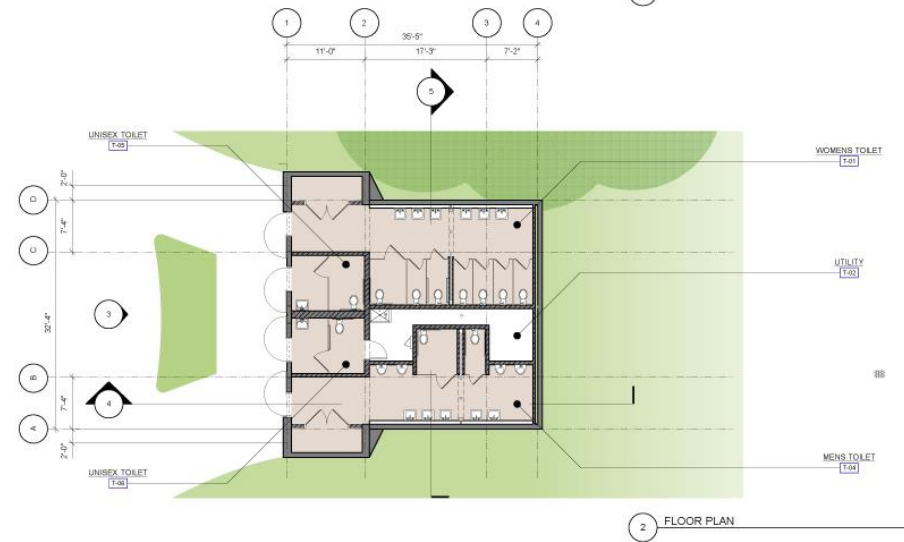

## Operations & Maintenance Building - Sections

2 BUILDING SECTION  
Scale: 1/8" = 1'-0"

3 18th STREET ELEVATION  
Scale: 1/8" = 1'-0"

## Operations & Maintenance Building - Elevations

Existing Condition near 18<sup>th</sup>/ Church Streets

Proposed Design near 18<sup>th</sup>/ Church Streets

2012

2013

Comparison Plans – South Restroom & Picnic Areas

# Proposed South Restroom Building Plan

Proposed South Restroom Building from Northeast

AERIAL OF PROMENADE

CONVENIENCE STATION - 1940'S  
CONCRETE FRIEZE

CONCRETE BRIDGE  
EXPRESSED CORNERS

MEDIAN OF PALMS