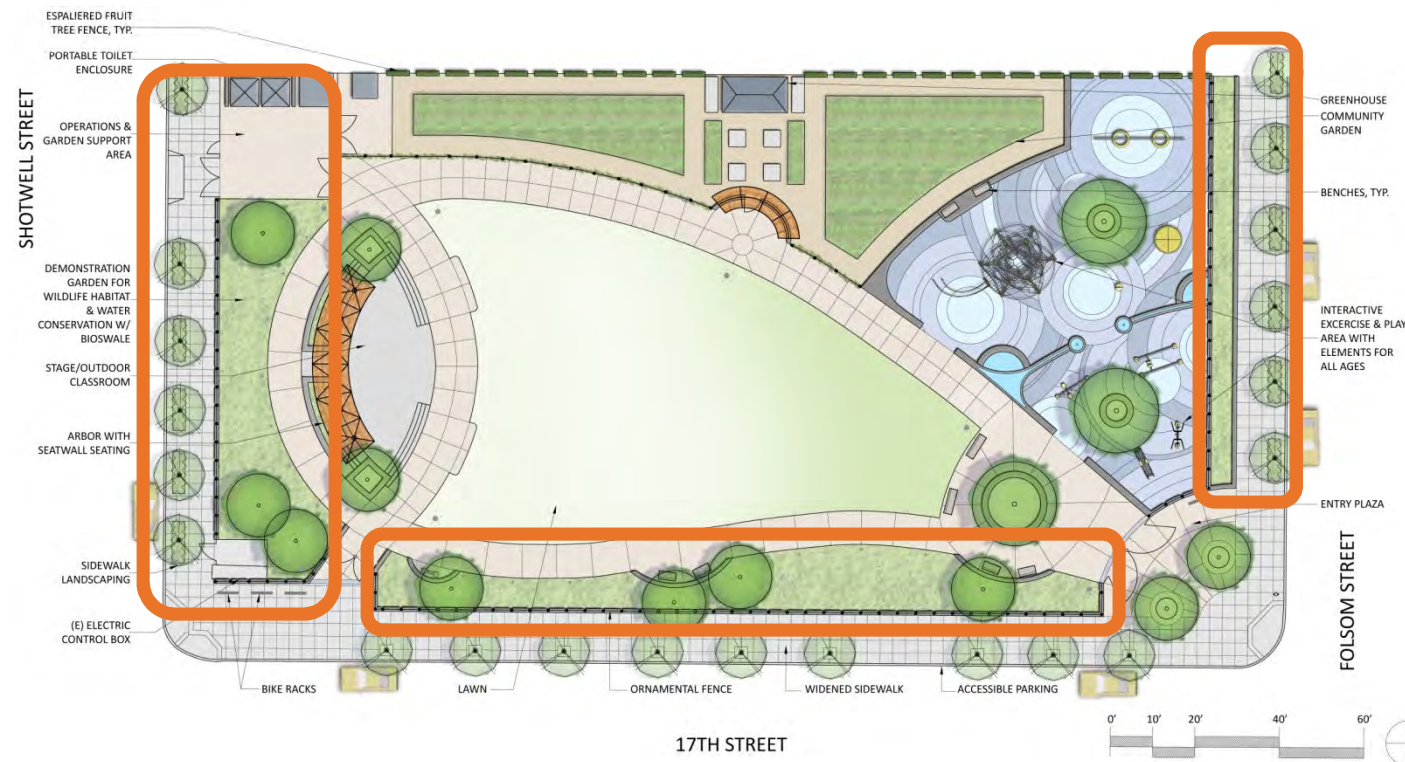

Bio Swale Plants

- Imperata cylindrica
- Muhlenbergia rigens
- Festuca californica
- Calystegia purpurata
- Koeleria macrantha
- Syrinchium bellum

- Japanese Blood Grass
- Deer Grass
- California Fescue
- Morning Glory
- Prairie Junegrass
- Blue Eyed Grass

Sidewalk Planters

- Anigozanthus Hybrids
- Arabis Blenpharophyllum
- Brachychiton spp.
- Chorisia speciosa
- Diets tricolor
- Phormium 'Jack Pratt'
- Rapheolepsis 'Ballerina'

- Kangaroo Paw
- Rock Rose Crest
- Flame Tree
- Silk Floss Tree
- Fortnight Lily
- Flax
- Indian Hawthorne

Evergreen Shrub

- Elaegnus spp.

N.C.N