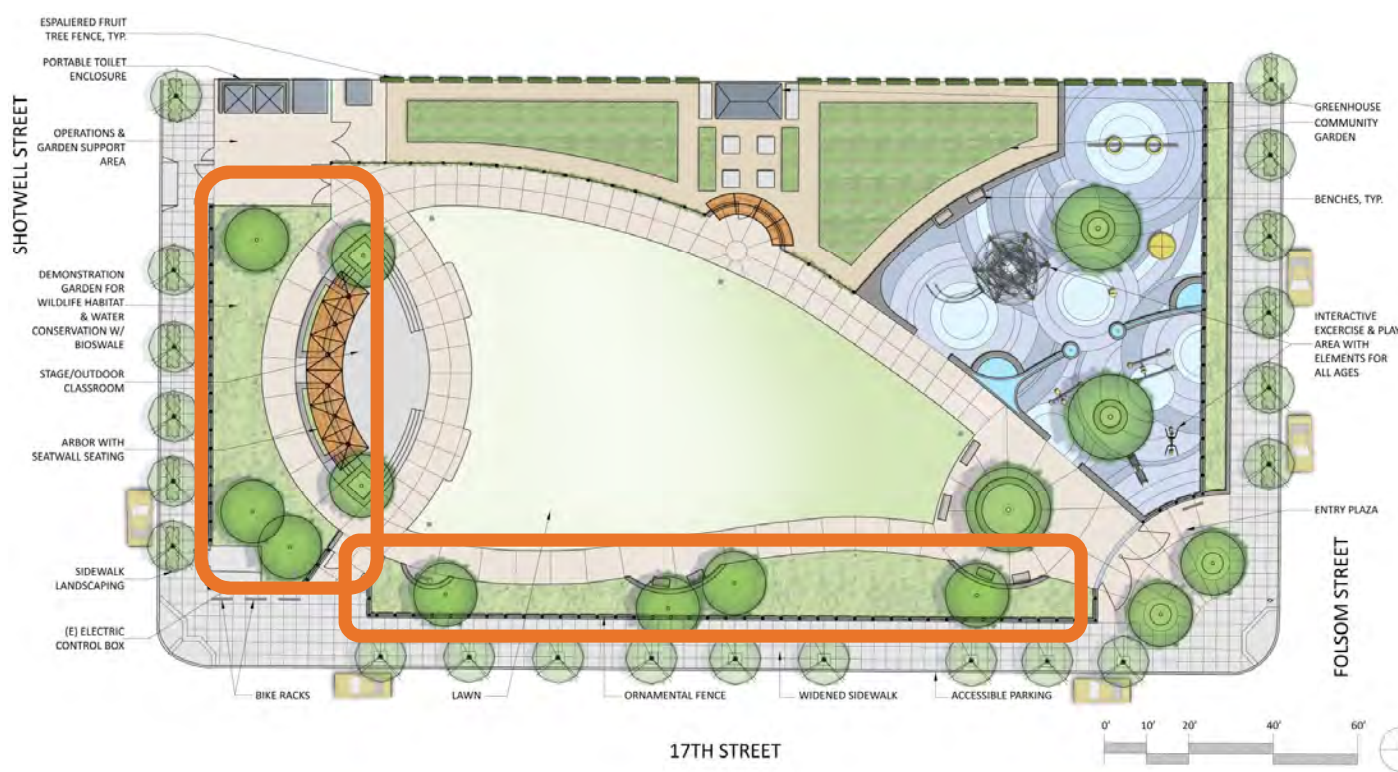

Wildlife Habitat Garden

- *Achillea millefolium**
- *Aloe* spp.
- *Aqueligia Formosa*
- *Arbutus unedo*
- *Aristolochia californica**
- *Asclepias tuberosa*
- *Buddleia*
- *Cuphea Llavea*
- *Diascia species*
- *Eriogonum fasciculatum*
- *Erysimum 'Bowles Mauve'*
- *Lavandula andgustifolia*
- *Lupinus arboreus*
- *Mimulus aurantiacus**
- *Nepta cataria/ grandiflora*
- *Penstemon heterophyllus*
- *Prunus illicifolia*
- *Rhamnus Californica**
- *Salvia* spp.*
- *Salvia spaetheca**
- *Verbena bonariensis*

- Yarrow
- Aloe
- Columbine
- Strawberry Tree
- Dutchman's Pipe vine
- Milkweed
- Butterfly Bush
- Bat Faced Cuphea
- Twinspur
- Buckwheat
- Wallflower
- Lavander
- Lupine
- Sticky Monkey Flower
- Catmint
- Penstemon
- Hollyleaf Cherry
- Coffeeberry
- Sage
- Humming Bird Sage
- Verbena

Native Ohlone Plants

- *Artemesia douglasiana**
- *Artemesia dranunculus**
- *Eschscholzia californica**
- *Ceanothus* spp.*
- *Cholrogalum pomeridianum**
- *Eremocarpus setigerus**
- *Marah macrocarpus**
- *Nicotiana* spp.*
- *Polystichum munitum**
- *Pteridum auilinum**
- *Scirpus acutus**
- *Solonum* spp.*
- *Symphocarpus alba* *
- *Vitus Californica* *
- *Verbena lasiostachys**
- **TREES**
- *Acer macrophyllum*
- *Alnus rhombifolia*
- *Aesculus californica.**
- *Salix* Spp.*
- *Umbellularia californica**

- Mugwort
- Wild Tarragon
- California Poppy
- California Lilac
- Soap Plant
- Turkey Mullin
- Manroot/Wild cucumber
- Tobacco
- Sword Fern
- Bracken Fern
- Tule
- Blue Witch
- Snowberry
- Wild Grape
- Western Vervain
- Big Leaf Maple
- White Alder
- California Buckeye
- Willow
- Bay Laurel

California native *