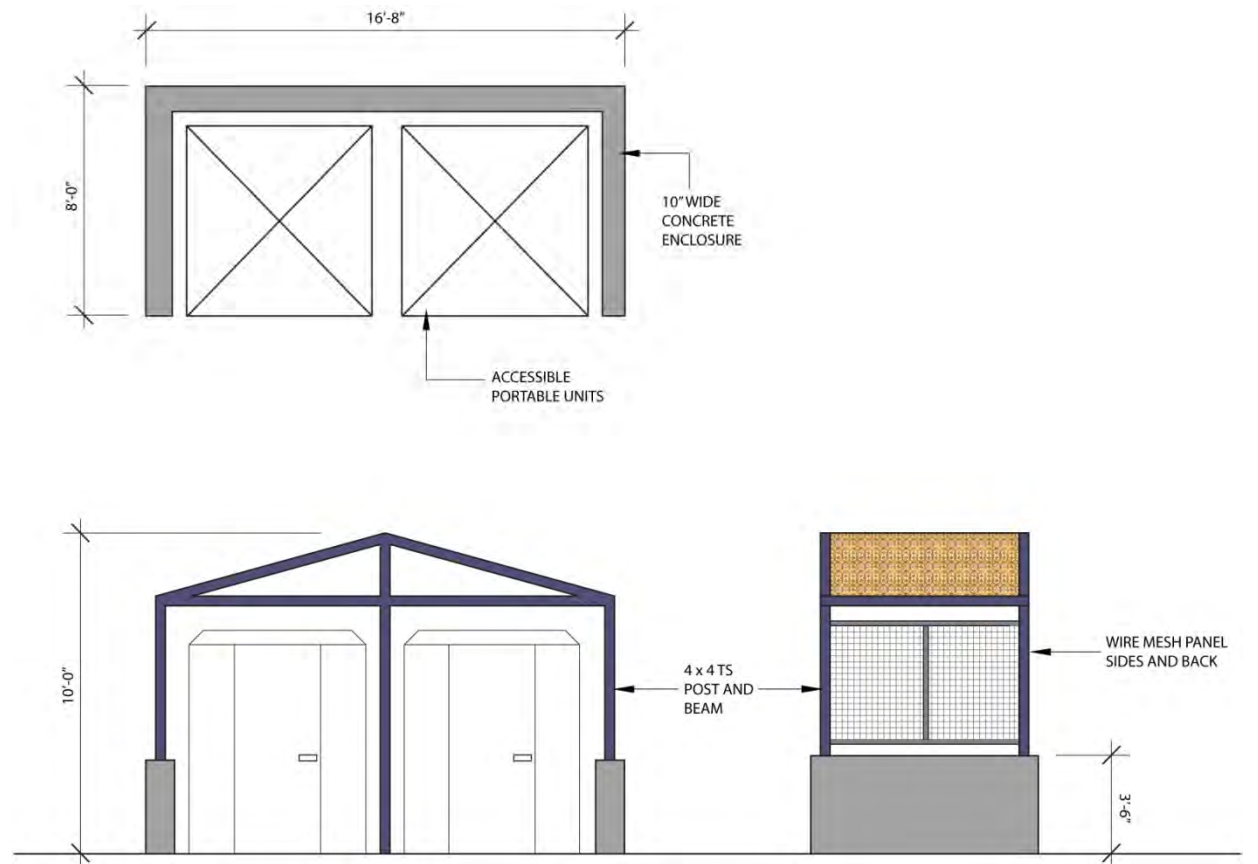

Site Zoning

Portable Toilet Enclosure

Community Garden Fence & Entry

Laser Cut Steel Panels @ Overhead Shade Structure & Art Panels in Fencing

Stage Area/ Elevation & Section

Perimeter Fence

Artist: Carmen Lomas Garza