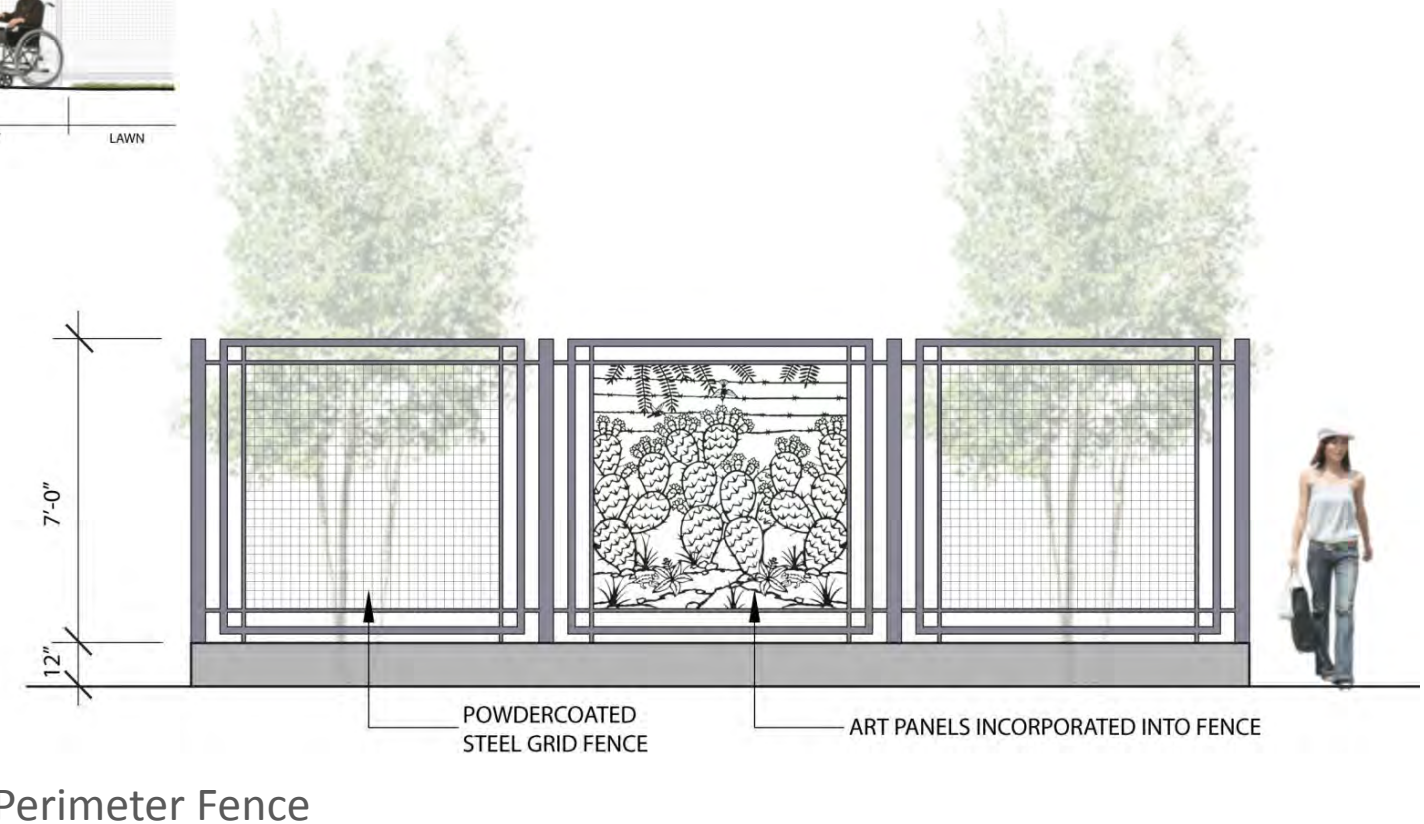

Site Zoning

Portable Toilet Enclosure

Community Garden Fence & Entry

Laser Cut Steel Panels @ Overhead Shade Structure & Art Panels in Fencing

Stage Area/ Elevation & Section

Perimeter Fence

Artist: Carmen Lomas Garza

Carousel

Double Bay Disc Swing

See Saw

Spinner

Interactive Water Feature

Water Pump

Net Climber/Rail Slide

Play Equipment