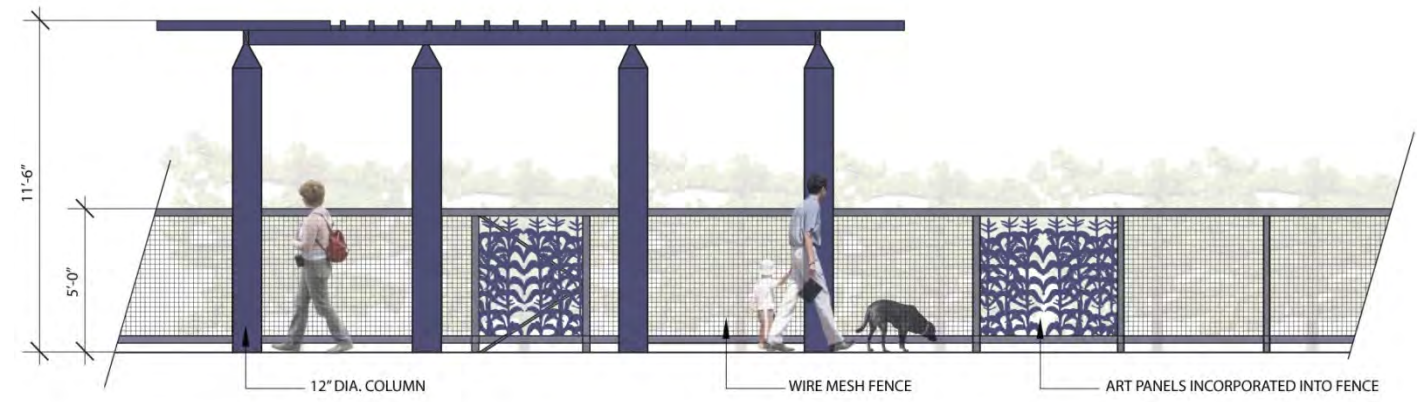

Site Zoning

Portable Toilet Enclosure

Community Garden Fence & Entry

Laser Cut Steel Panels @ Overhead Shade Structure & Art Panels in Fencing

Stage Area/ Elevation & Section

Perimeter Fence

Artist: Carmen Lomas Garza