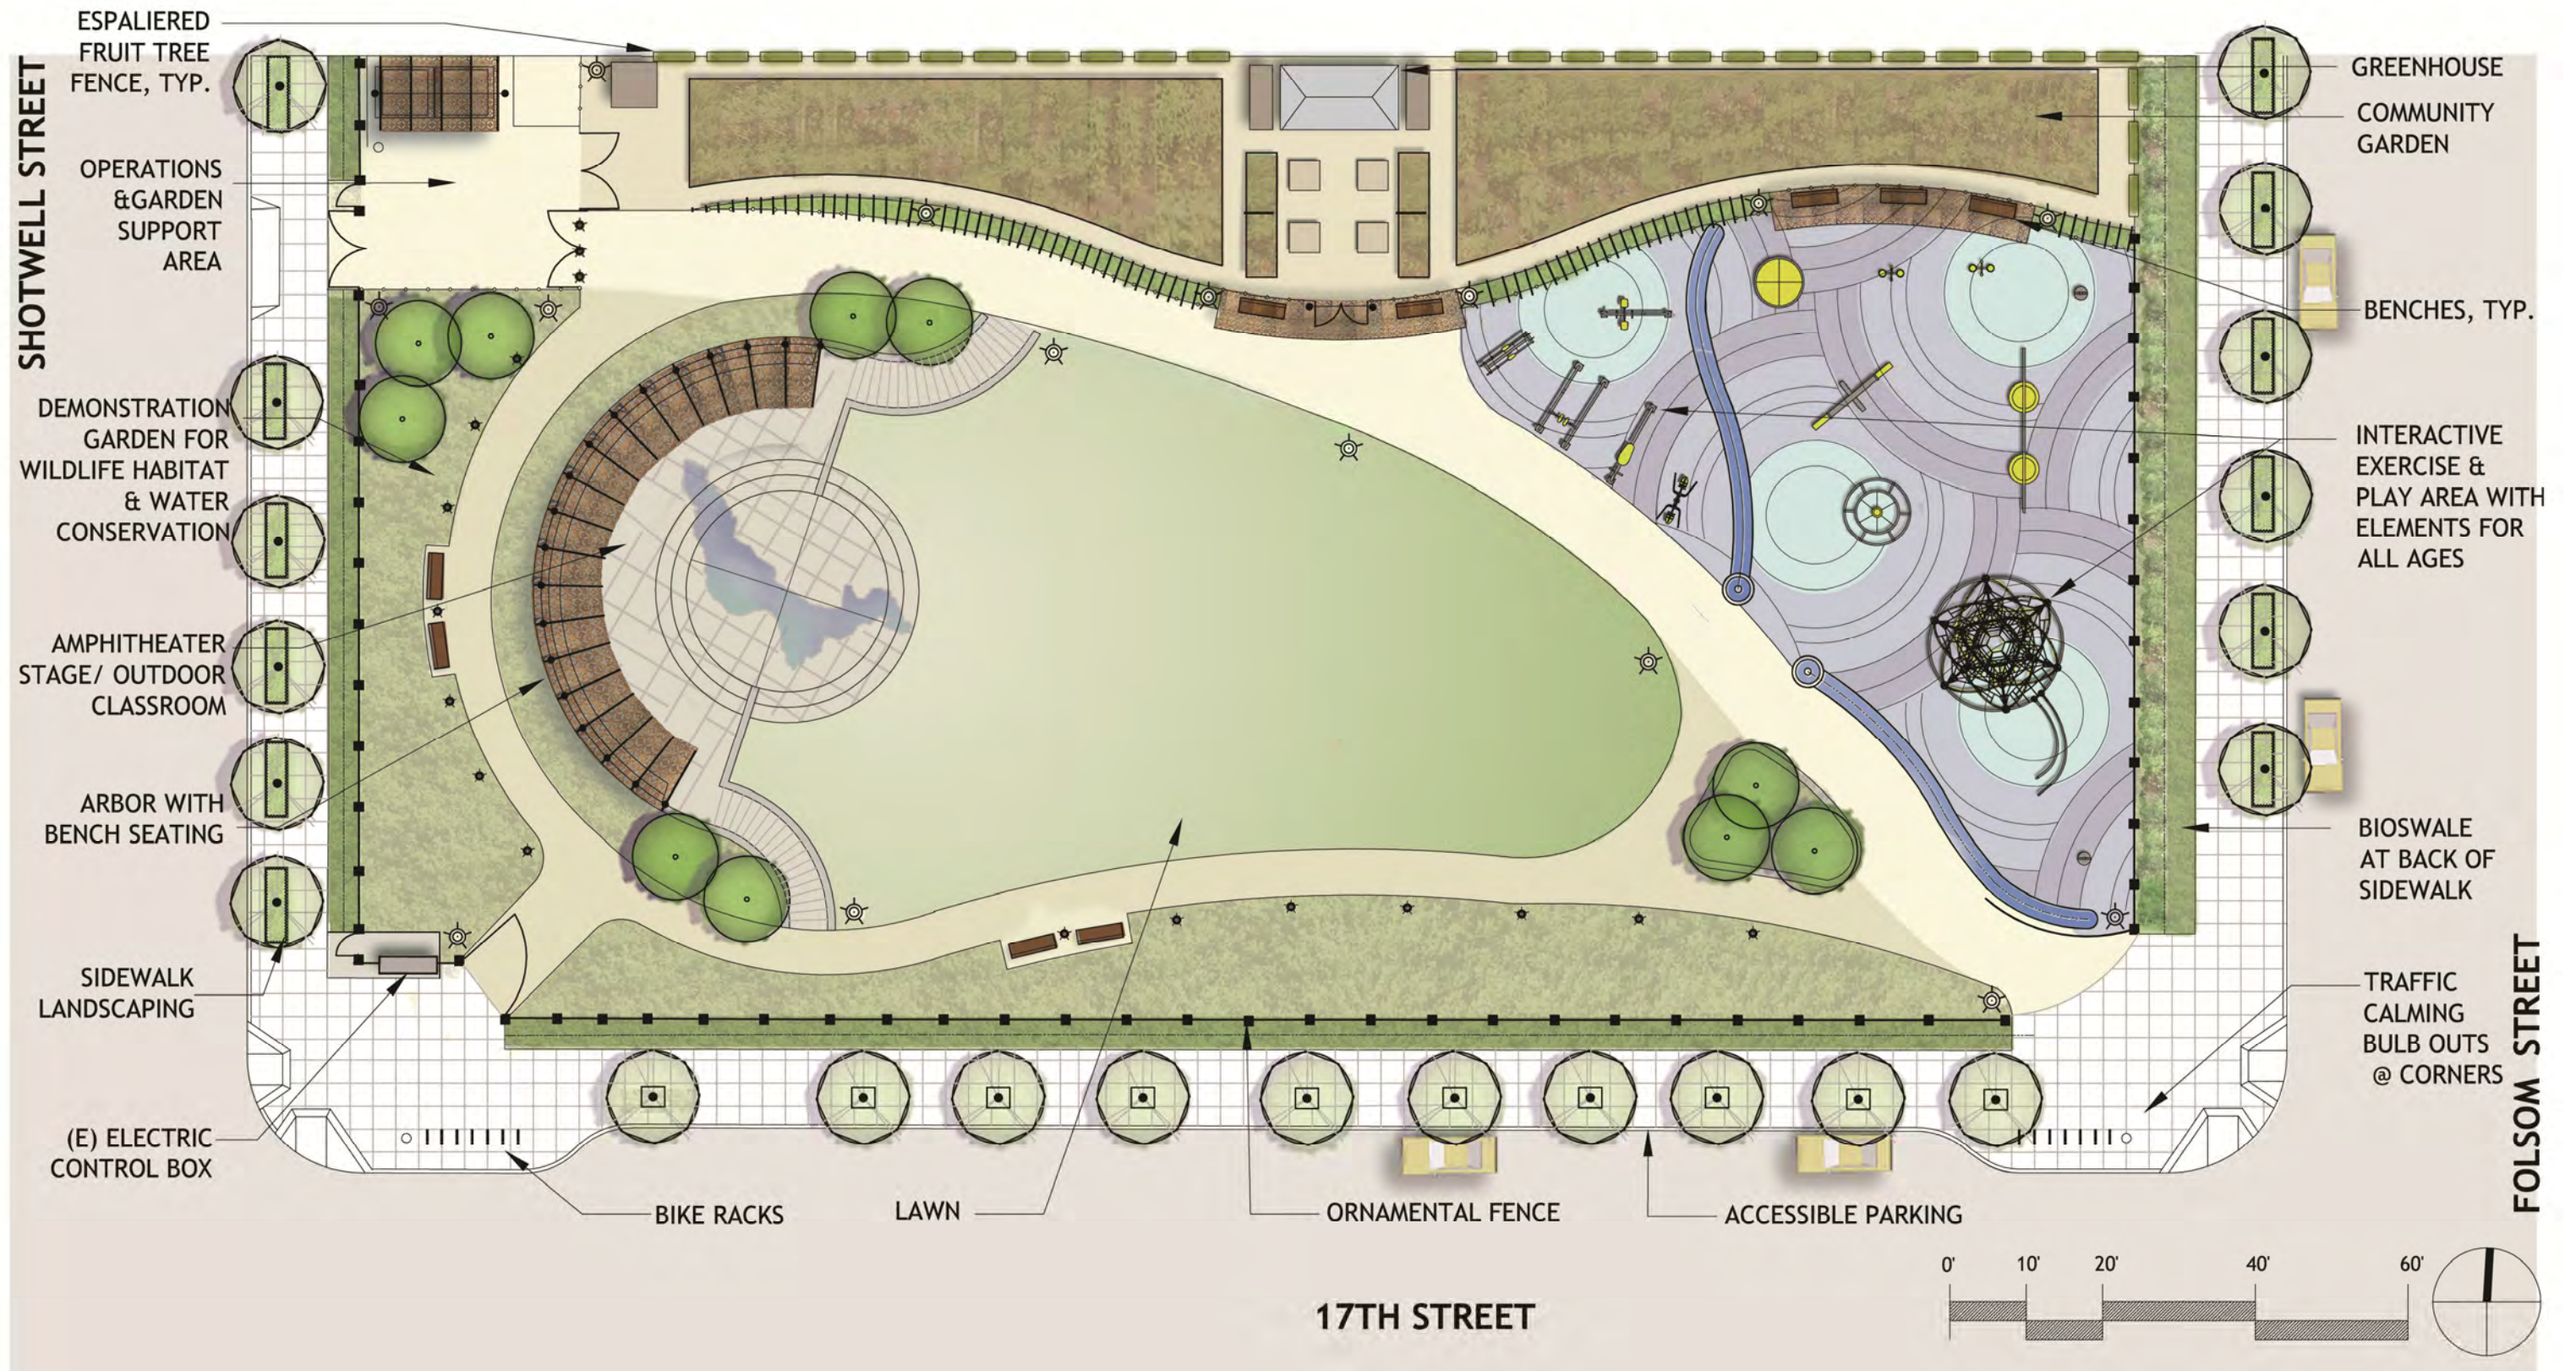

Site Zoning

Portable Toilet Enclosure

Community Garden Fence & Entry

Laser Cut Steel Panels @ Overhead Shade Structure & Art Panels in Fencing

Stage Area/ Elevation & Section

Perimeter Fence

Artist: Carmen Lomas Garza

Carousel

Double Bay Disc Swing

See Saw

Spinner

Interactive Water Feature

Water Pump

Net Climber/Rail Slide

Play Equipment