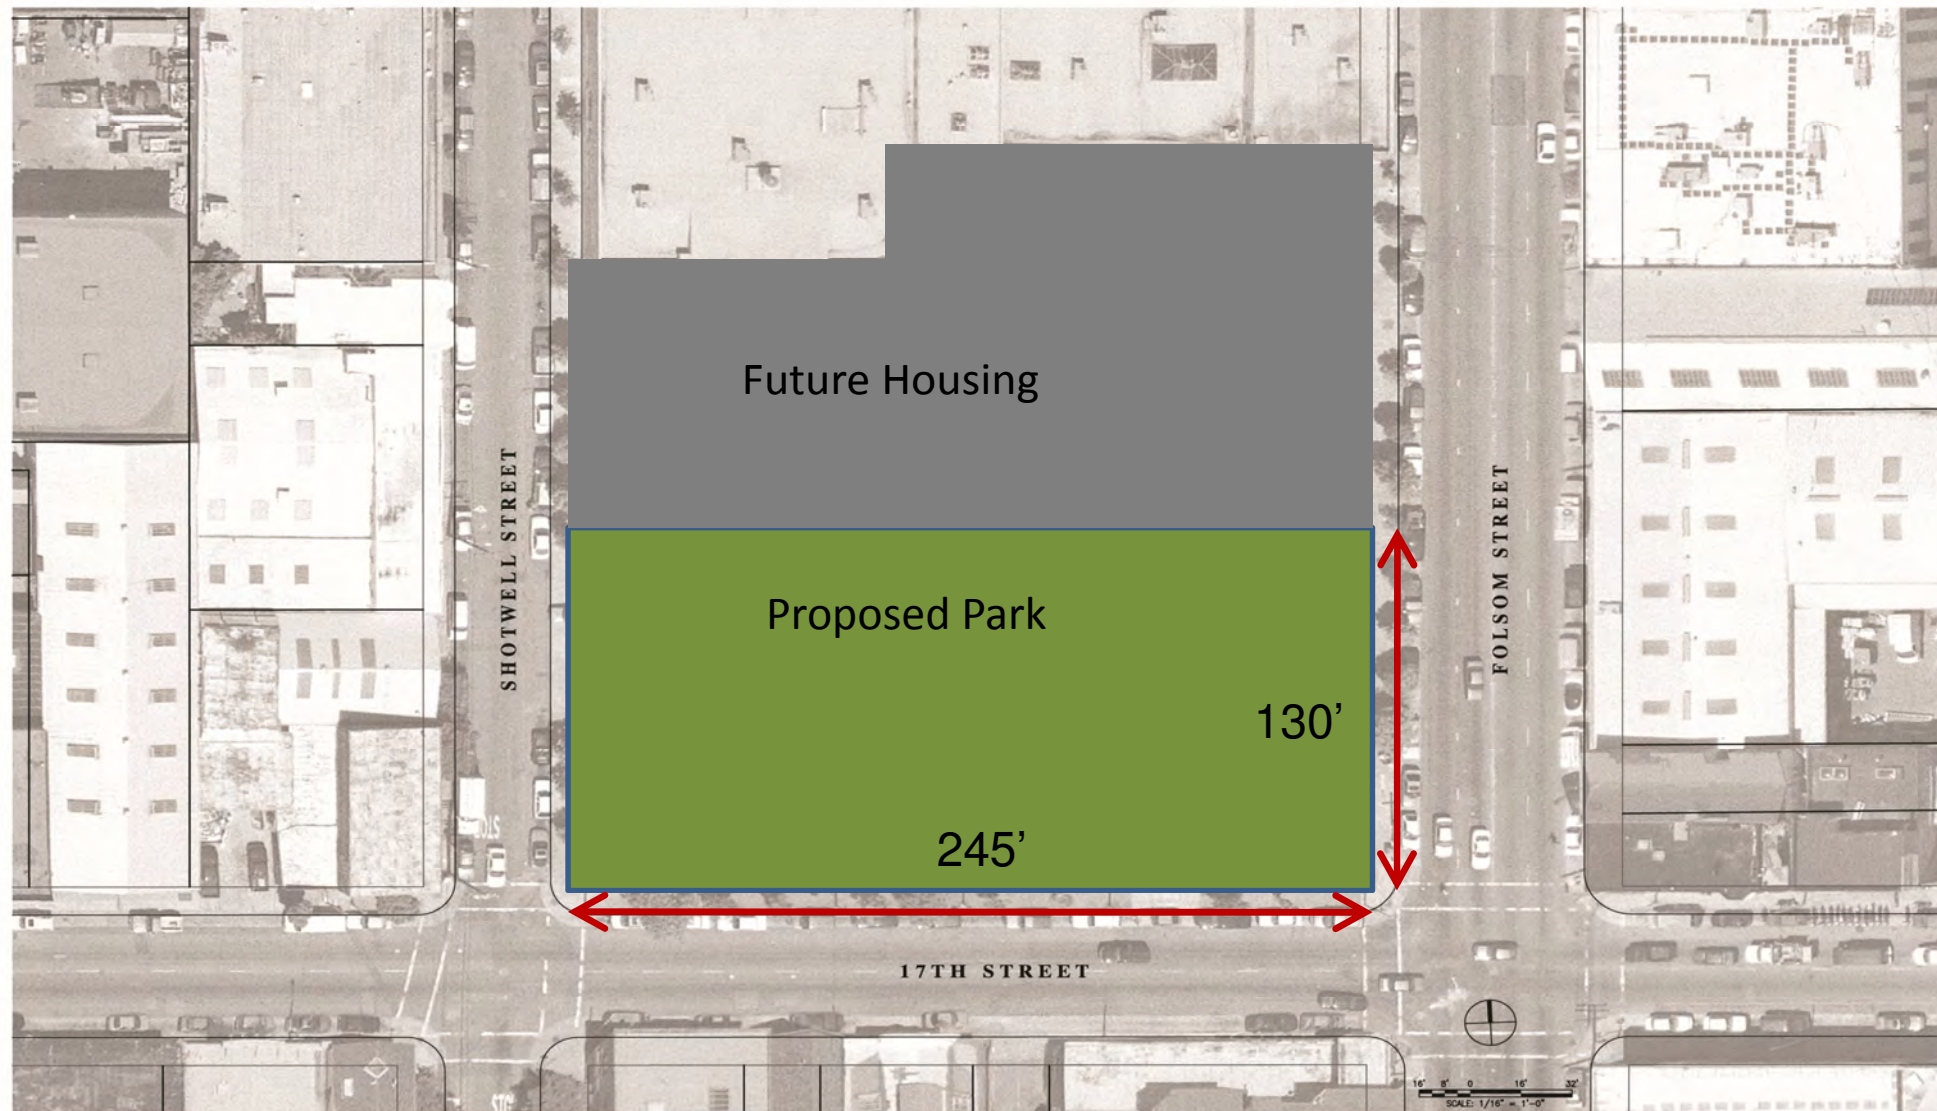

Site Zoning

Portable Toilet Enclosure

Community Garden Fence & Entry

Laser Cut Steel Panels @ Overhead Shade Structure & Art Panels in Fencing

Stage Area/ Elevation & Section

Perimeter Fence

Artist: Carmen Lomas Garza