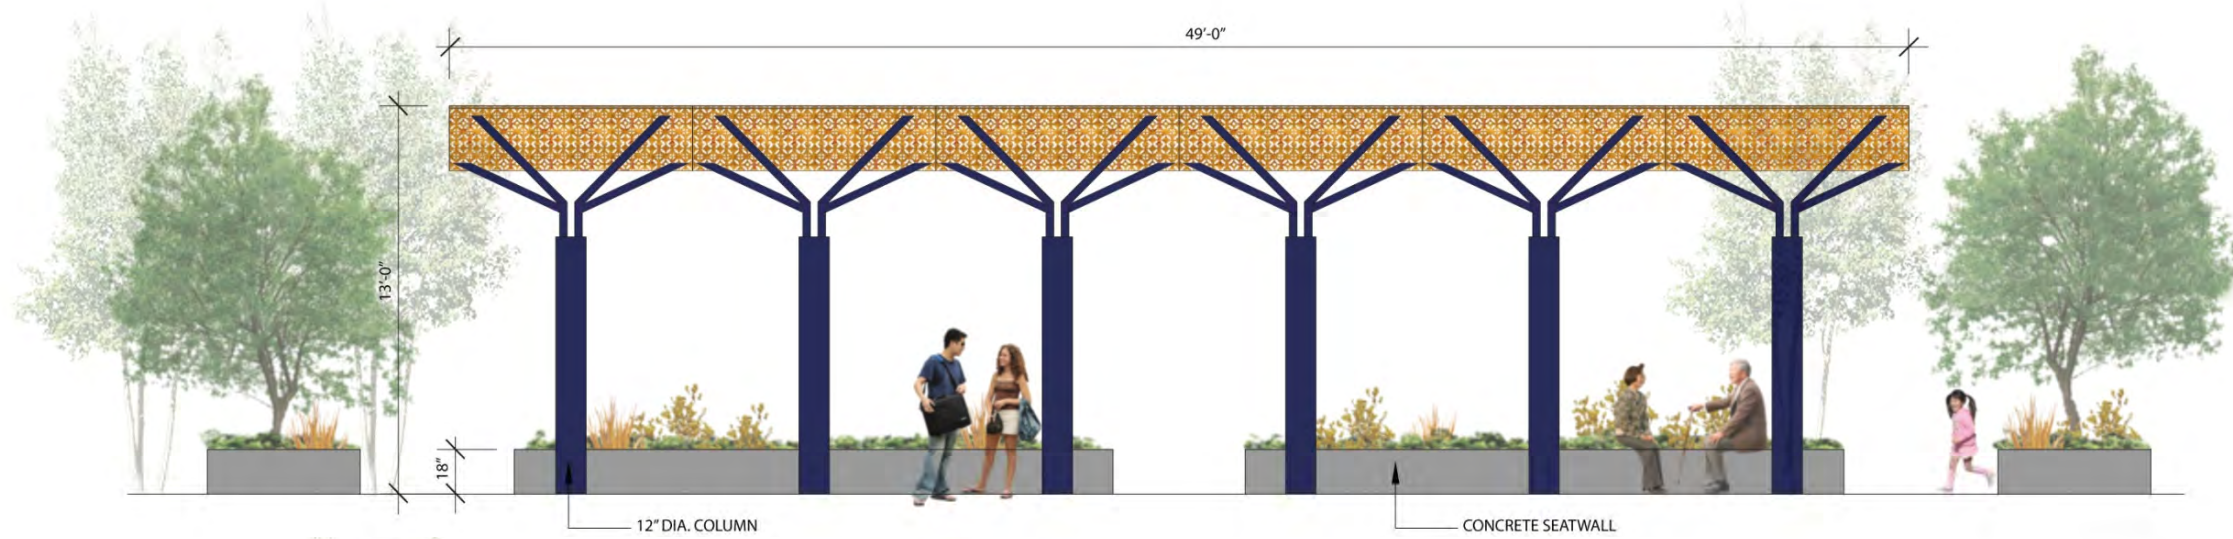

Site Zoning

Portable Toilet Enclosure

Community Garden Fence & Entry

Laser Cut Steel Panels @ Overhead Shade Structure & Art Panels in Fencing

Stage Area/ Elevation & Section

Perimeter Fence

Artist: Carmen Lomas Garza

Carousel

Double Bay Disc Swing

See Saw

Spinner

Interactive Water Feature

Water Pump

Net Climber/Rail Slide

Play Equipment