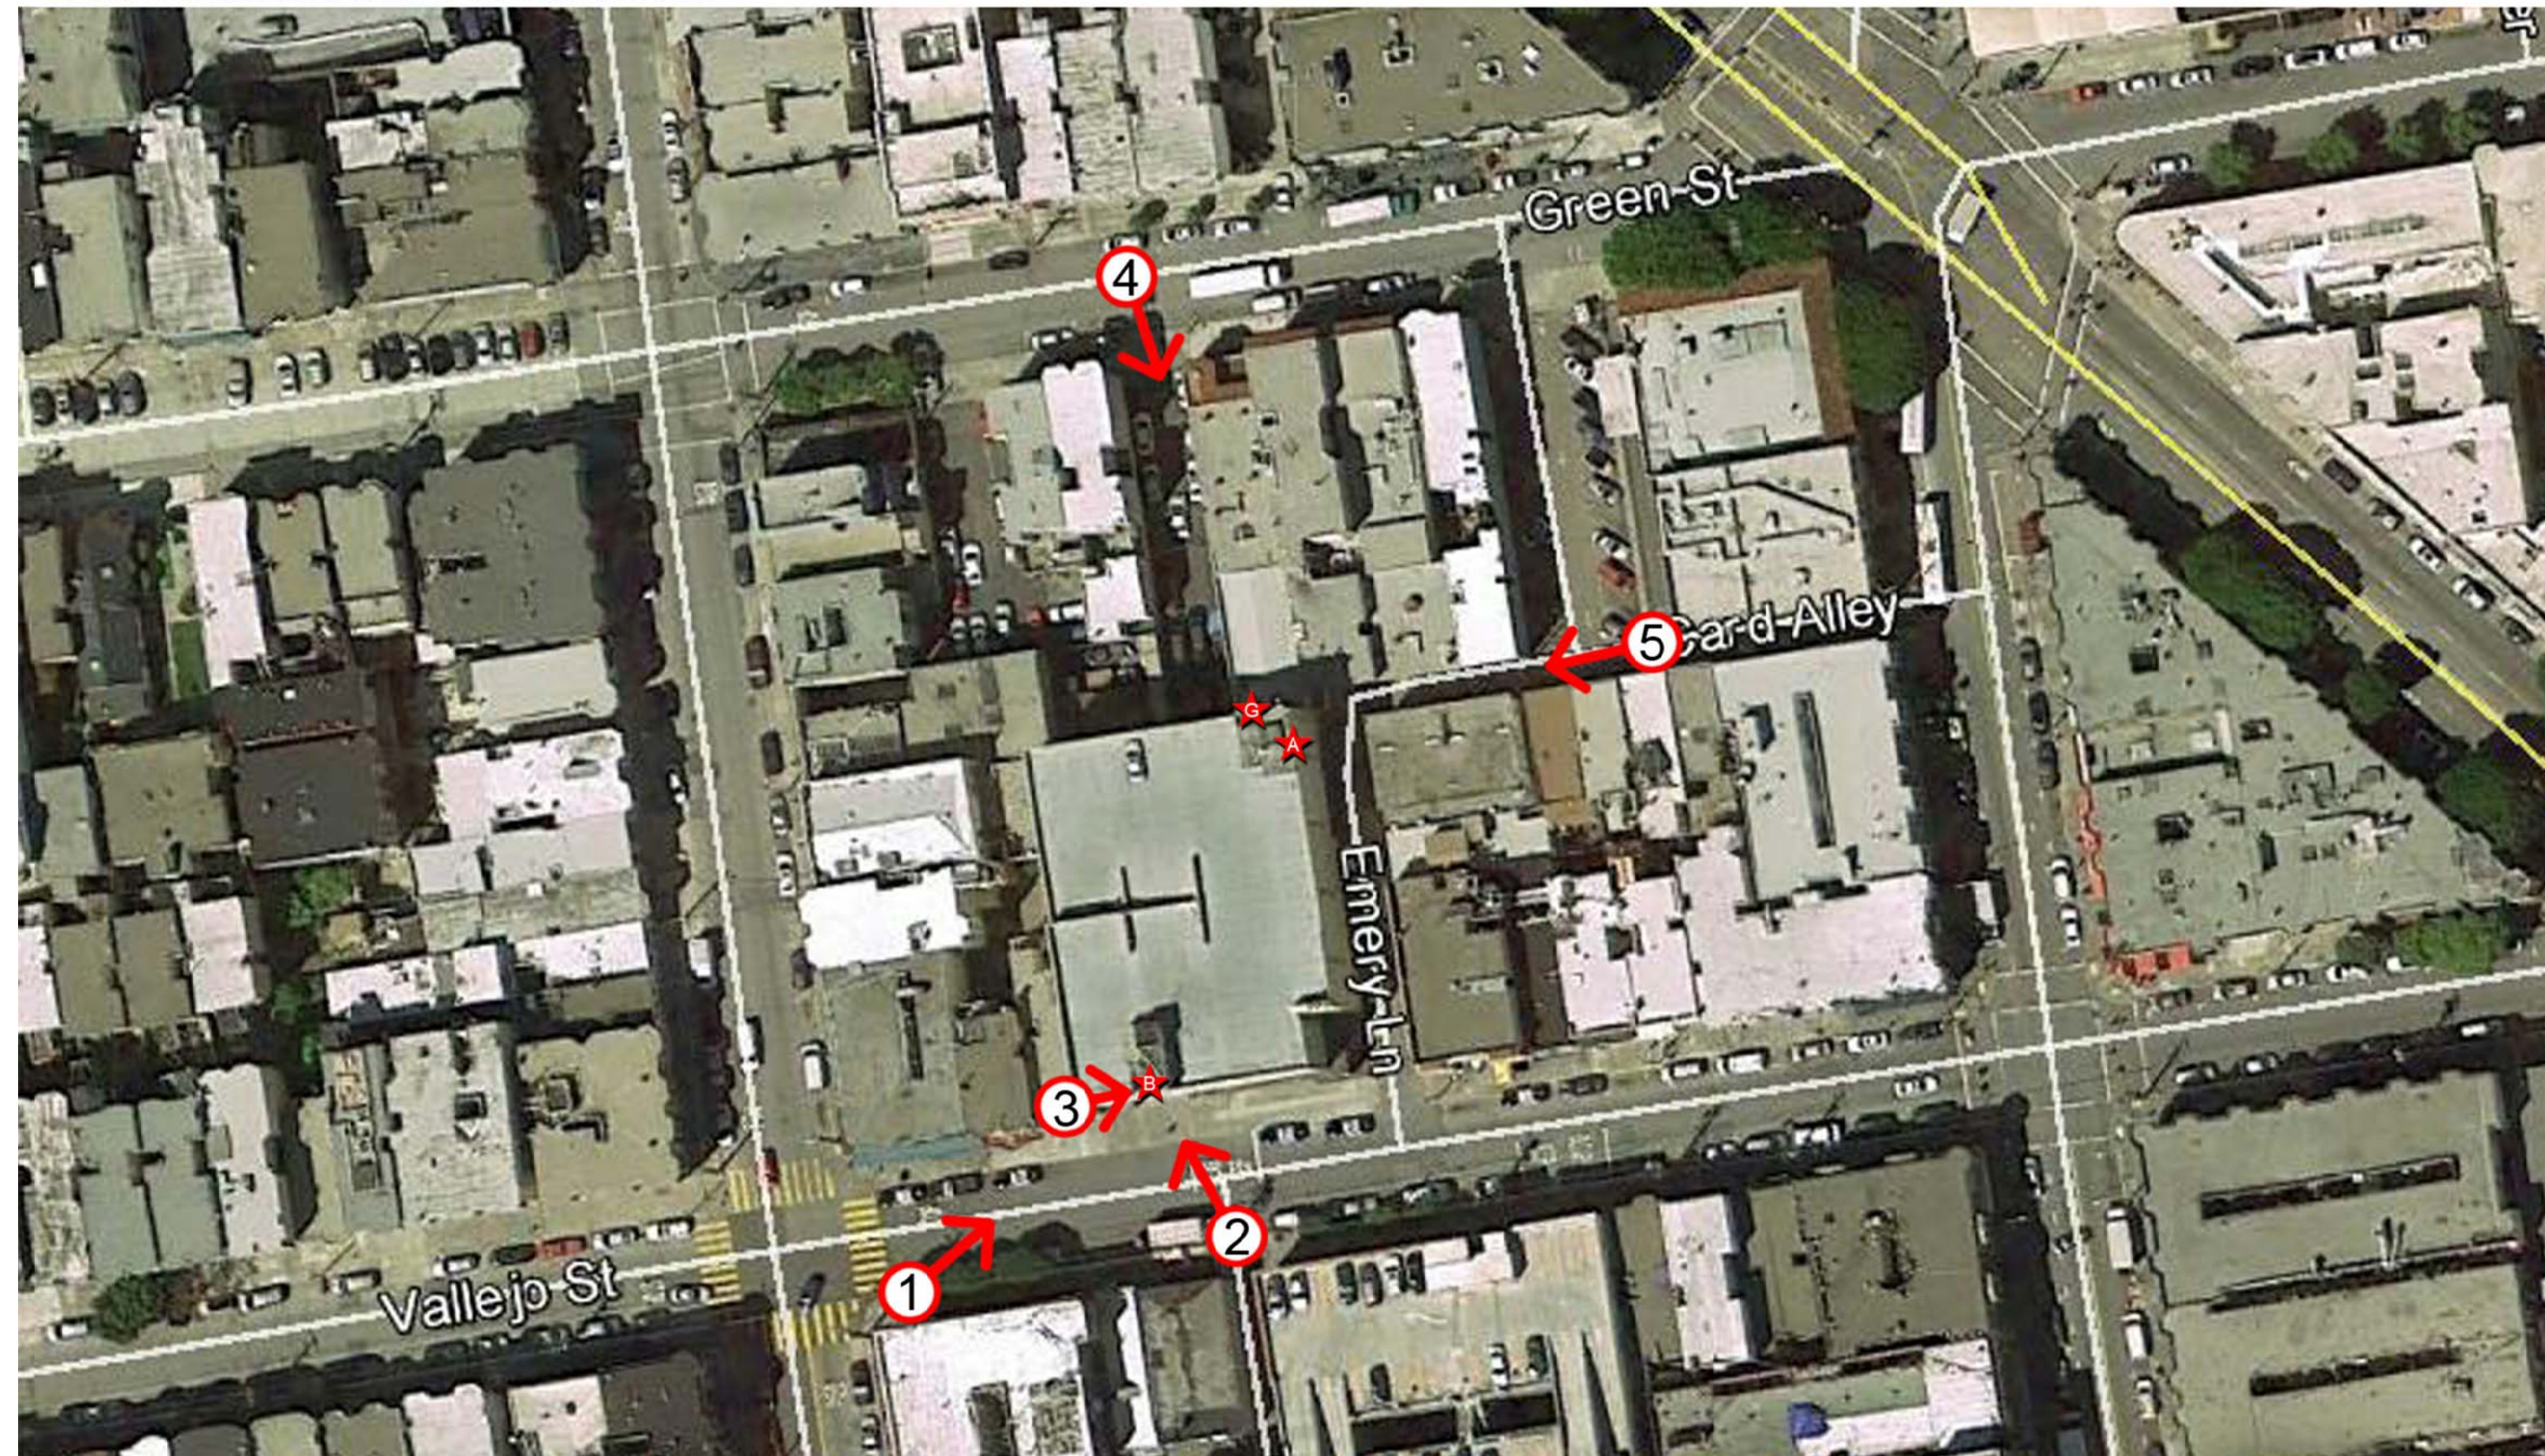

VICINITY MAP

PHOTOSIMULATION VIEWPOINTS

STOCKTON GREEN
PSL# 123810
766 VALLEJO STREET
SAN FRANCISCO, CA 94133

5865 AVENIDA ENCINAS, STE. 142B
CARLSBAD, CA 92008
OFFICE: (858) 229-6828