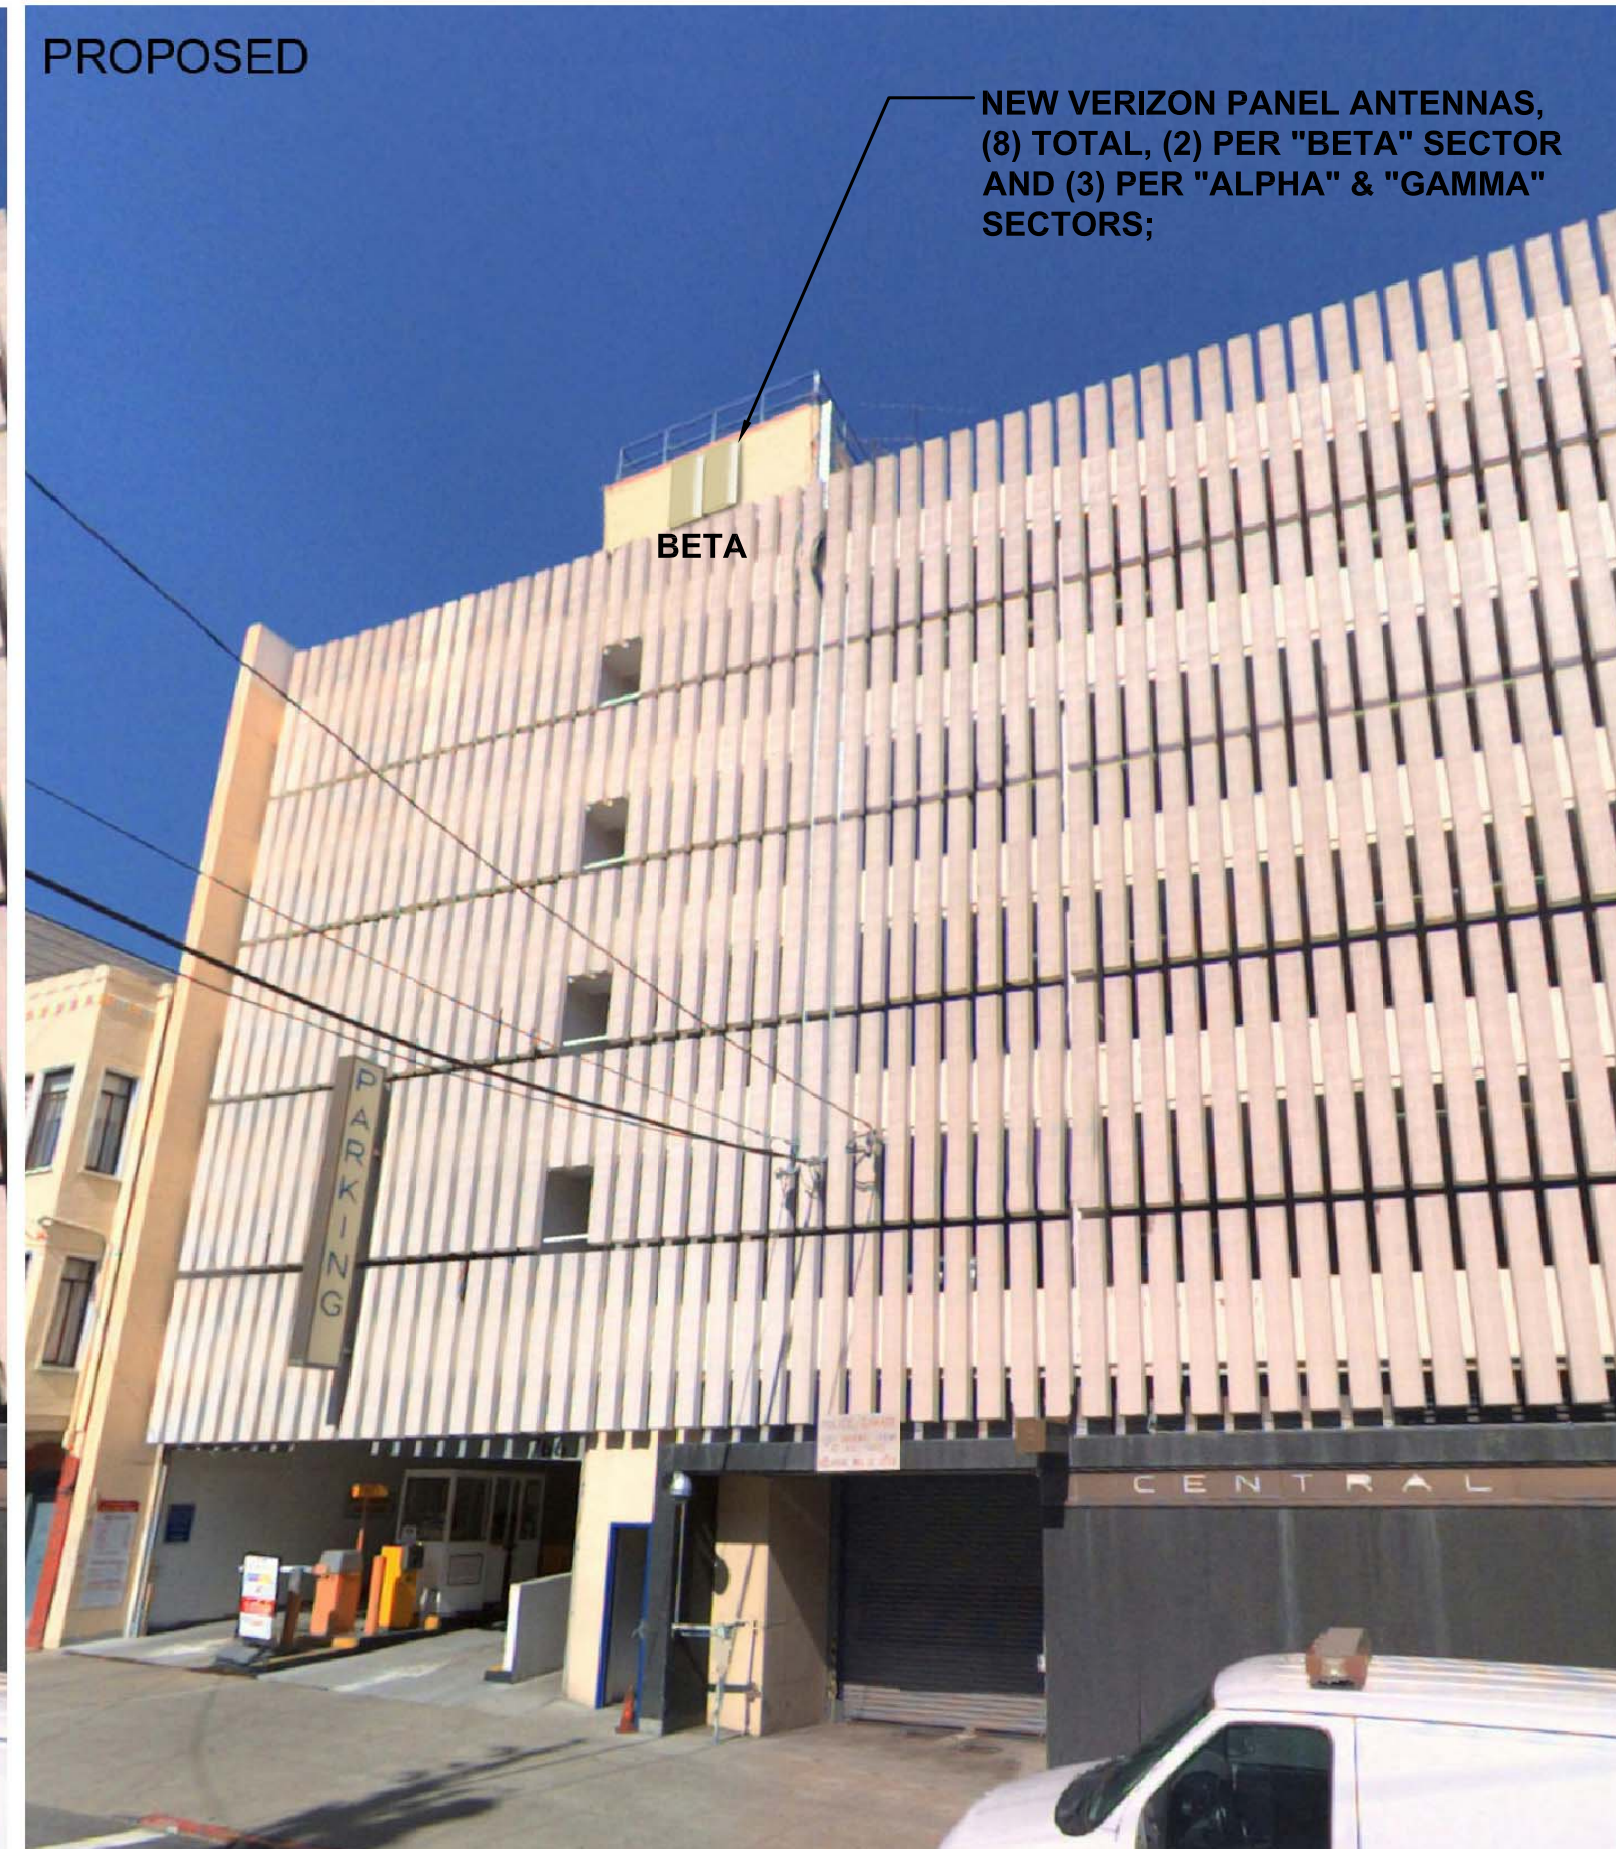

BETA

PROPOSED

NEW VERIZON PANEL ANTENNAS, (8) TOTAL, (2) PER "BETA" SECTOR AND (3) PER "ALPHA" & "GAMMA" SECTORS;

BETA

PHOTOSIMULATION VIEW 3
LOOKING EAST FROM ROOFTOP PARKING

STOCKTON GREEN
PSL# 123810
766 VALLEJO STREET
SAN FRANCISCO, CA 94133