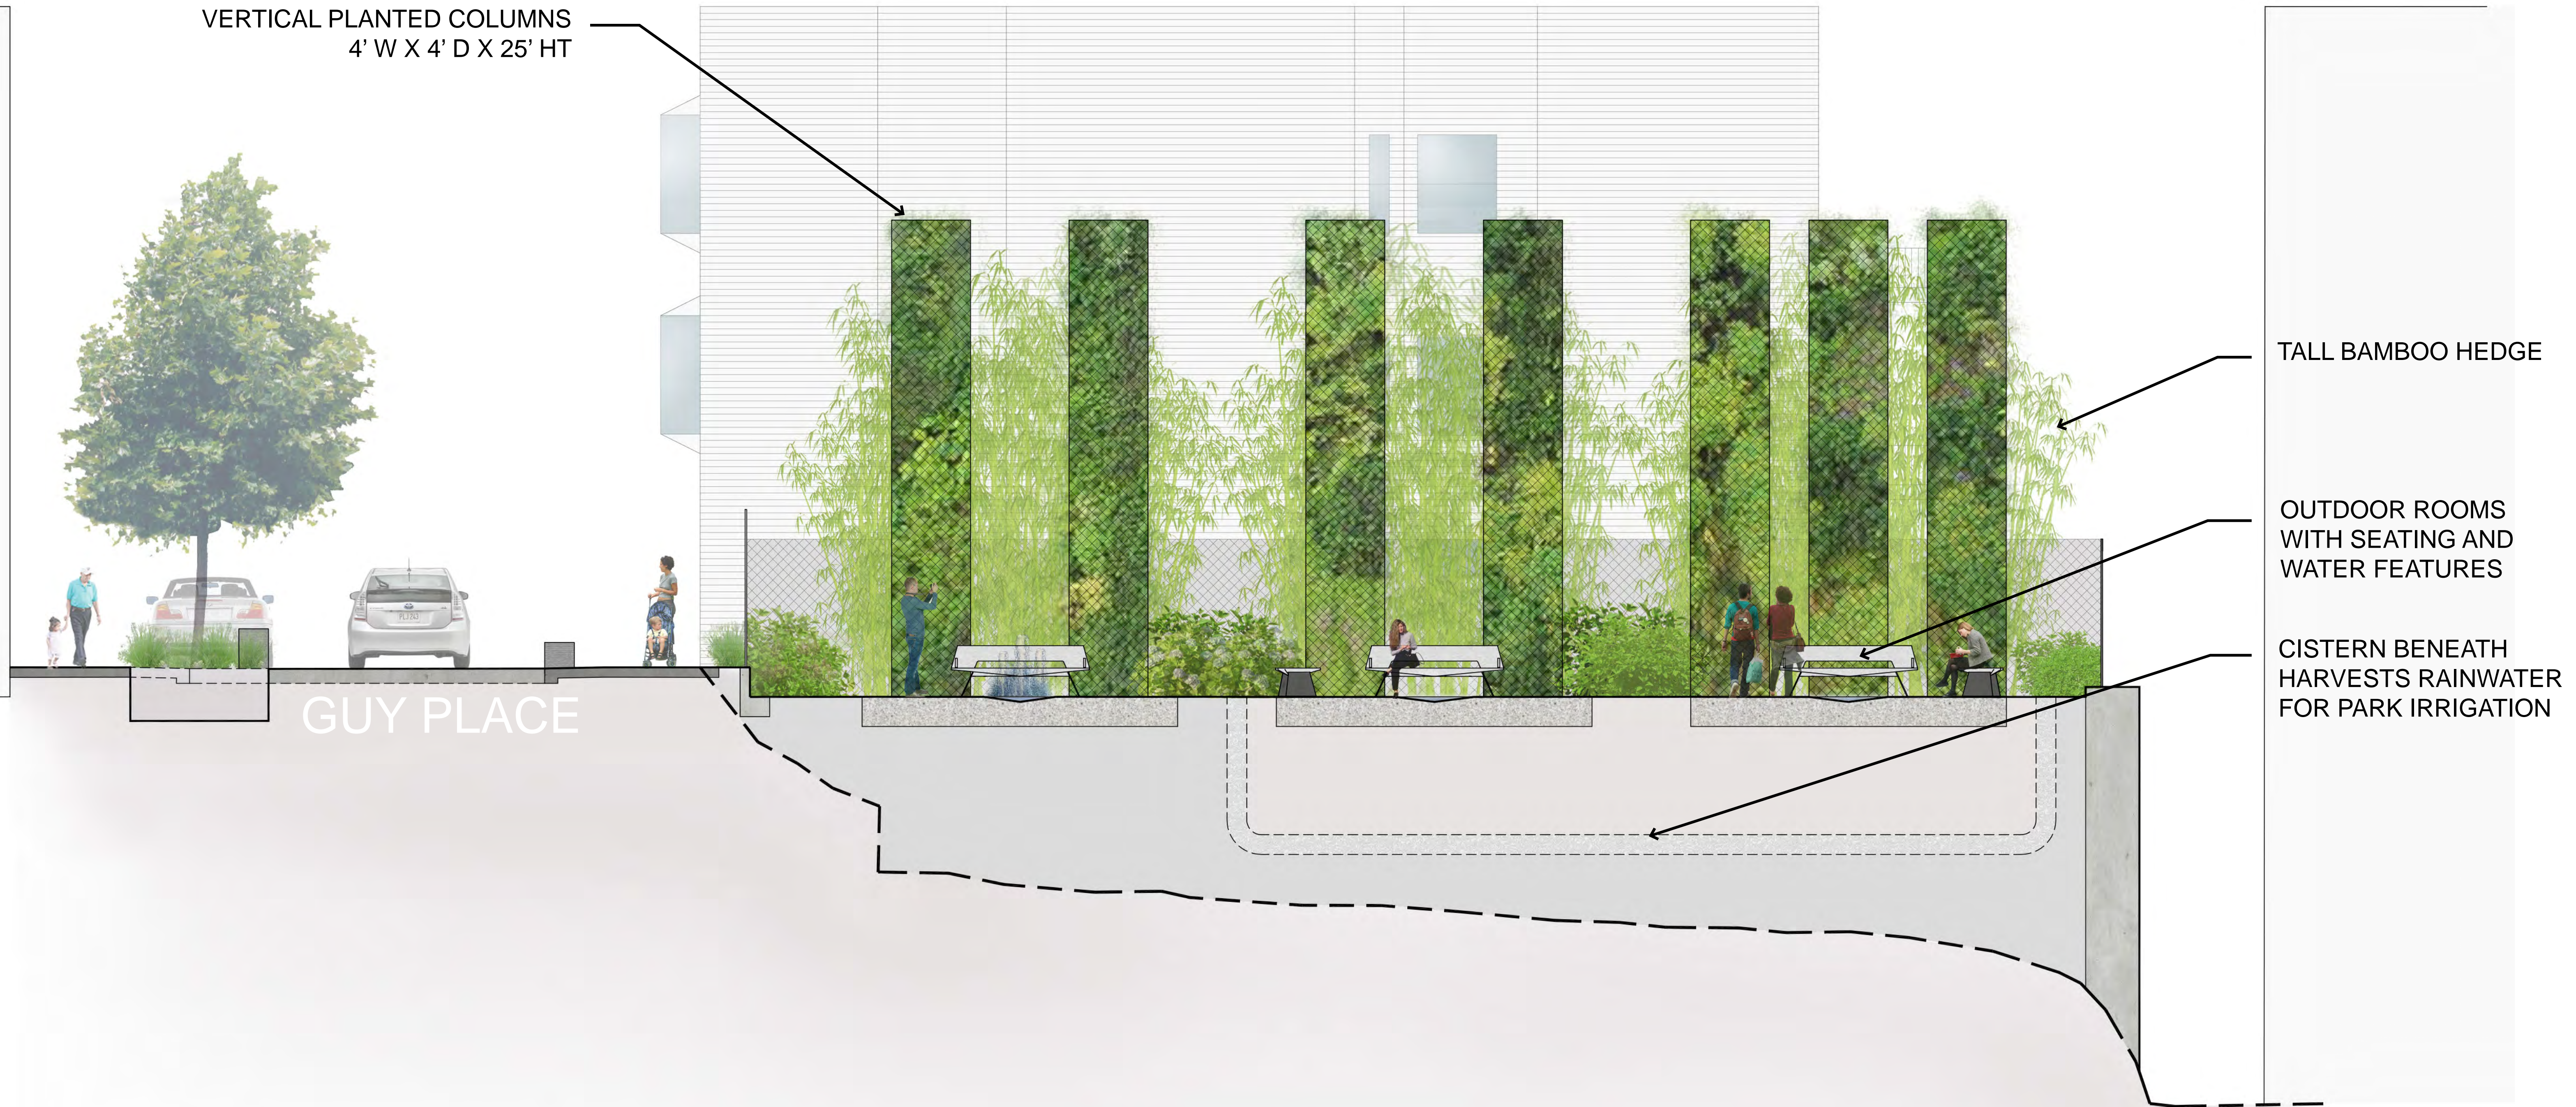

10  
GUY PLACE

VERTICAL PLANTED COLUMNS  
4' W X 4' D X 25' HT

OUTDOOR ROOMS W/ WATER  
FEATURES

515  
FOLSOM ST.

BAMBOO PLANTING  
SCREEN

LANDSCAPE FORMS  
"STRATA" BENCH

RECESSED COLD  
SPRING BLACK  
GRANITE POOL

18" x 36" IRIDIAN  
GRANITE PAVERS

REFLECTIVE METAL  
PANEL

CANYON VIEW TO  
DOWNTOWN

GUY PLACE

CLIFF LOWE & ASSOCIATES  
LIVABLE STREETScape DESIGN

PLANTING AT  
SIDEWALK FRONTAGE

ARTS COMMISSION  
GATE PANELS

ENTRY PLAZA W/  
PLANTING & SEATING

ENTRY GATES

EASEMENT ACCESS GATE

VERTICAL PLANTED  
COLUMNS

ACCESS  
RAMP

TW 10.5

330  
1ST STREET

326  
1ST STREET

501  
FOLSOM ST.

VERTICAL PLANTED COLUMNS  
4' W X 4' D X 25' HT

TALL BAMBOO HEDGE

OUTDOOR ROOMS  
WITH SEATING AND  
WATER FEATURES

CISTERN BENEATH  
HARVESTS RAINWATER  
FOR PARK IRRIGATION