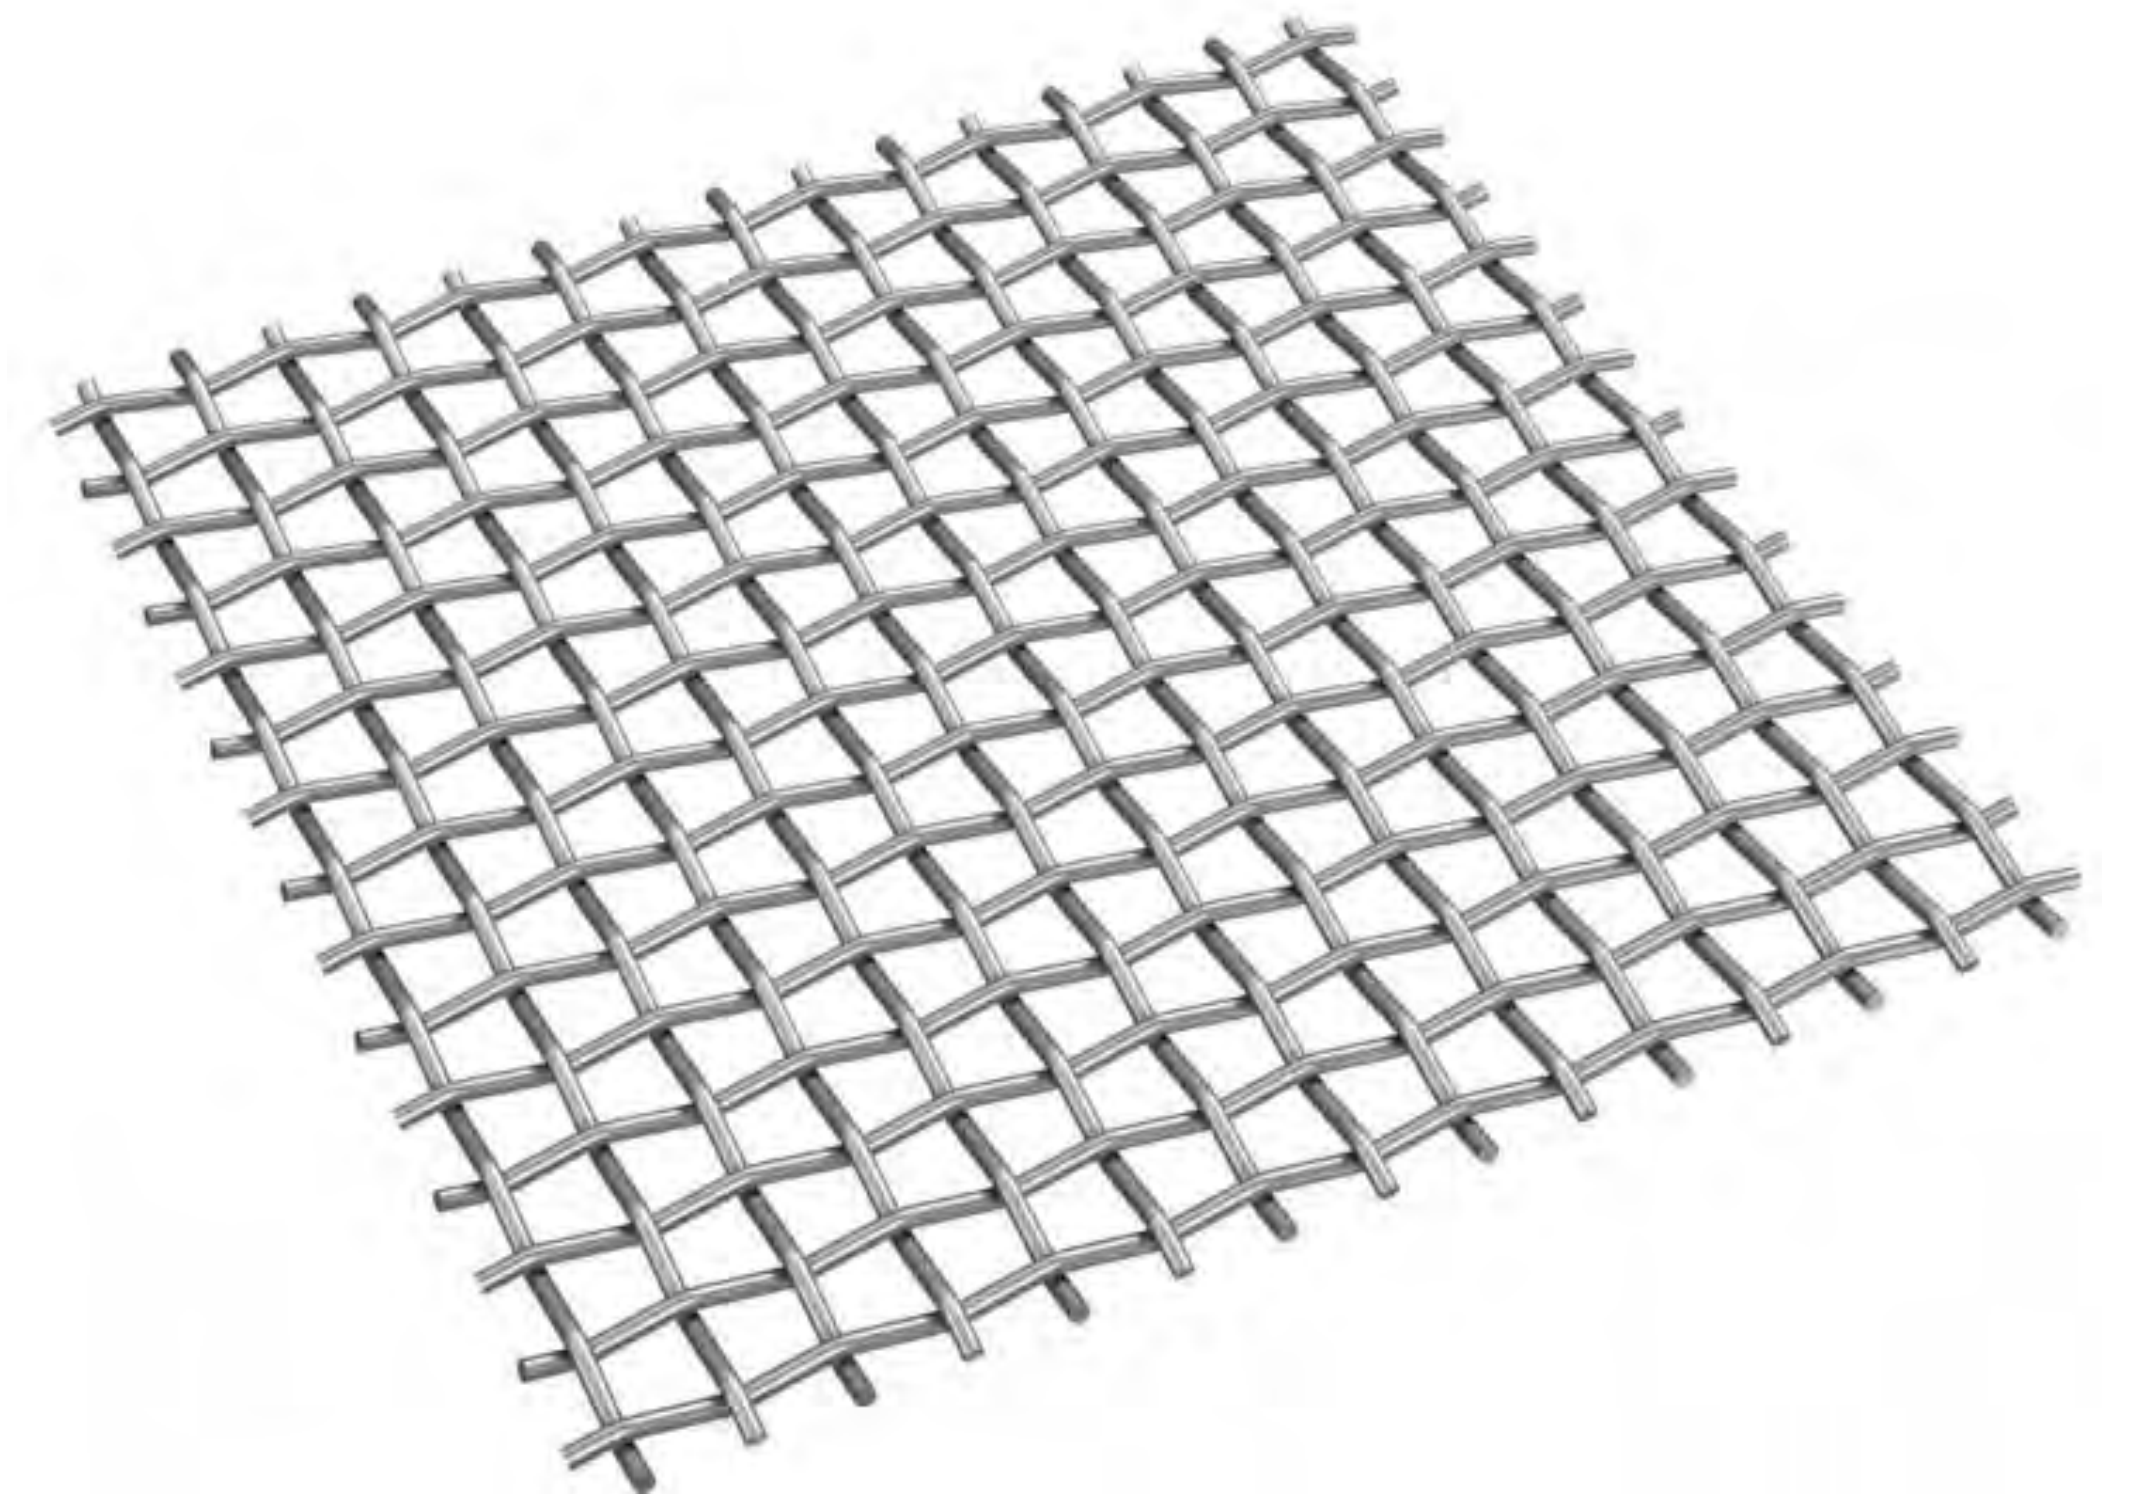

# GUY PLACE MINI PARK

RINCON HILL, SAN FRANCISCO  
AUGUST 2014

AMERICAN  
LEGACY  
STONE 

18" x 36" PAVERS:  
Iridian Granite w/ Thermal Finish

LANDSCAPE FORMS 'STRATA' BENCH

AMERICAN  
LEGACY  
STONE 

RECESSED WATER FEATURE ELEMENTS:  
Cold Spring Black Granite w/ Diamond Finish