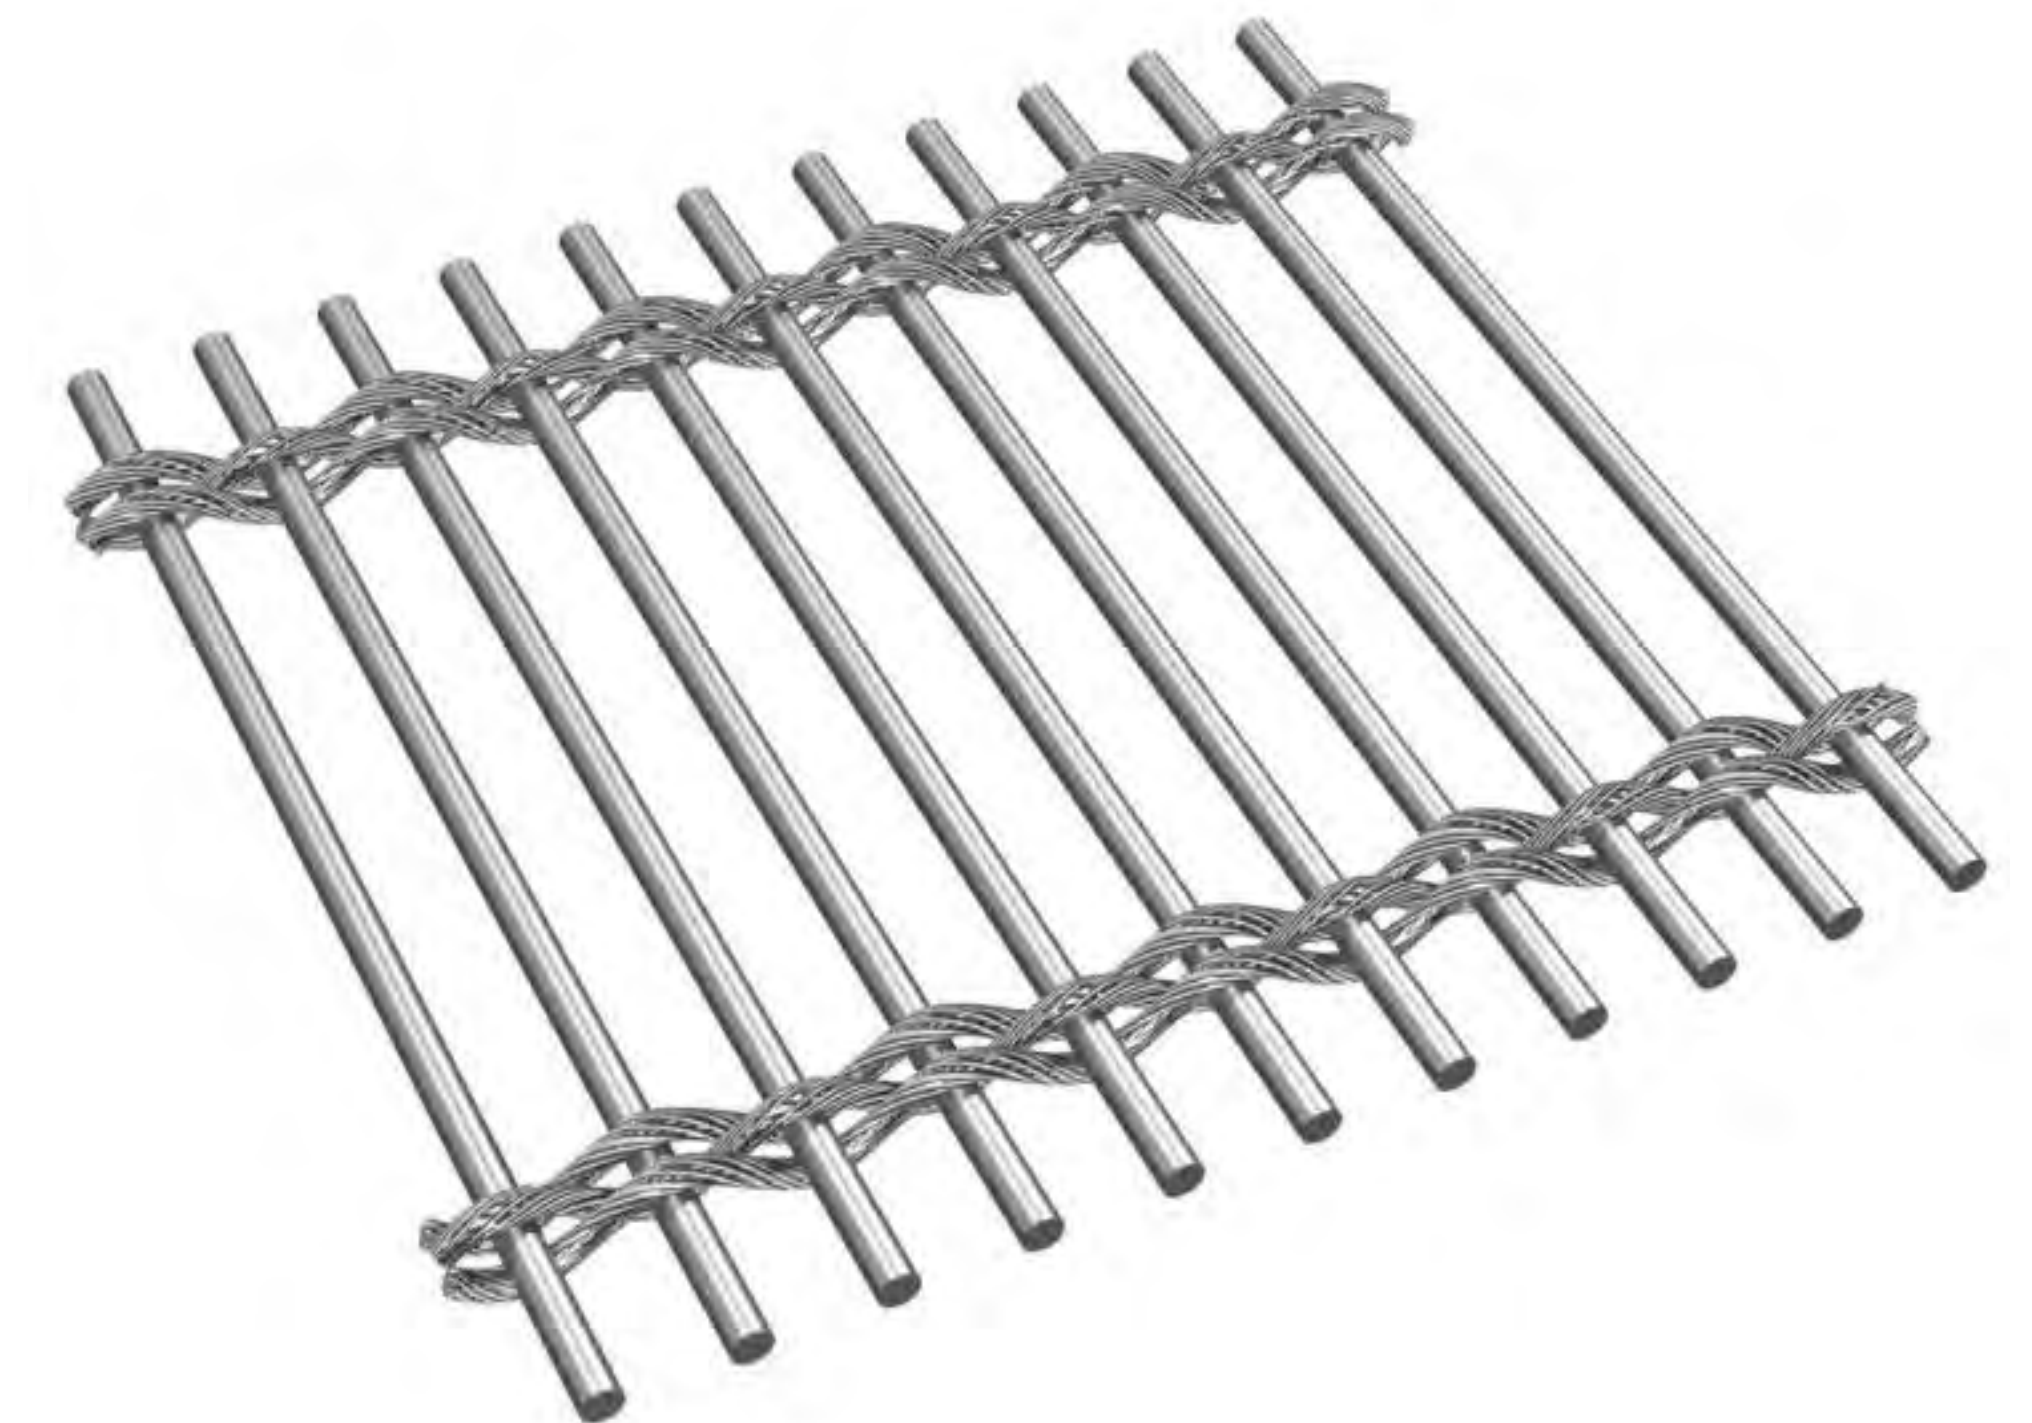

# GUY PLACE MINI PARK

RINCON HILL, SAN FRANCISCO  
AUGUST 2014

AMERICAN  
LEGACY  
STONE 

18" x 36" PAVERS:  
Iridian Granite w/ Thermal Finish

LANDSCAPE FORMS 'STRATA' BENCH

AMERICAN  
LEGACY  
STONE 

RECESSED WATER FEATURE ELEMENTS:  
Cold Spring Black Granite w/ Diamond Finish