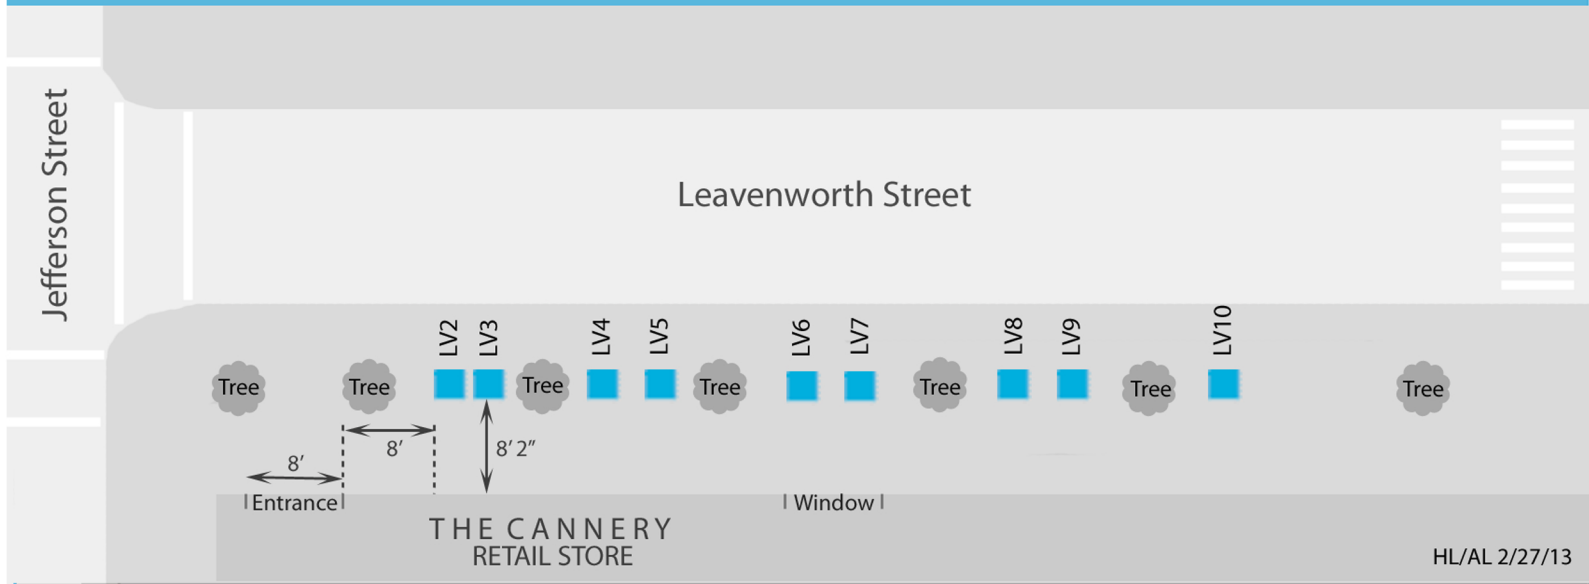

Map 5: SF Street Artists Program Selling Area Spaces: Leavenworth between Jefferson and Beach

HL/AL 2/27/13