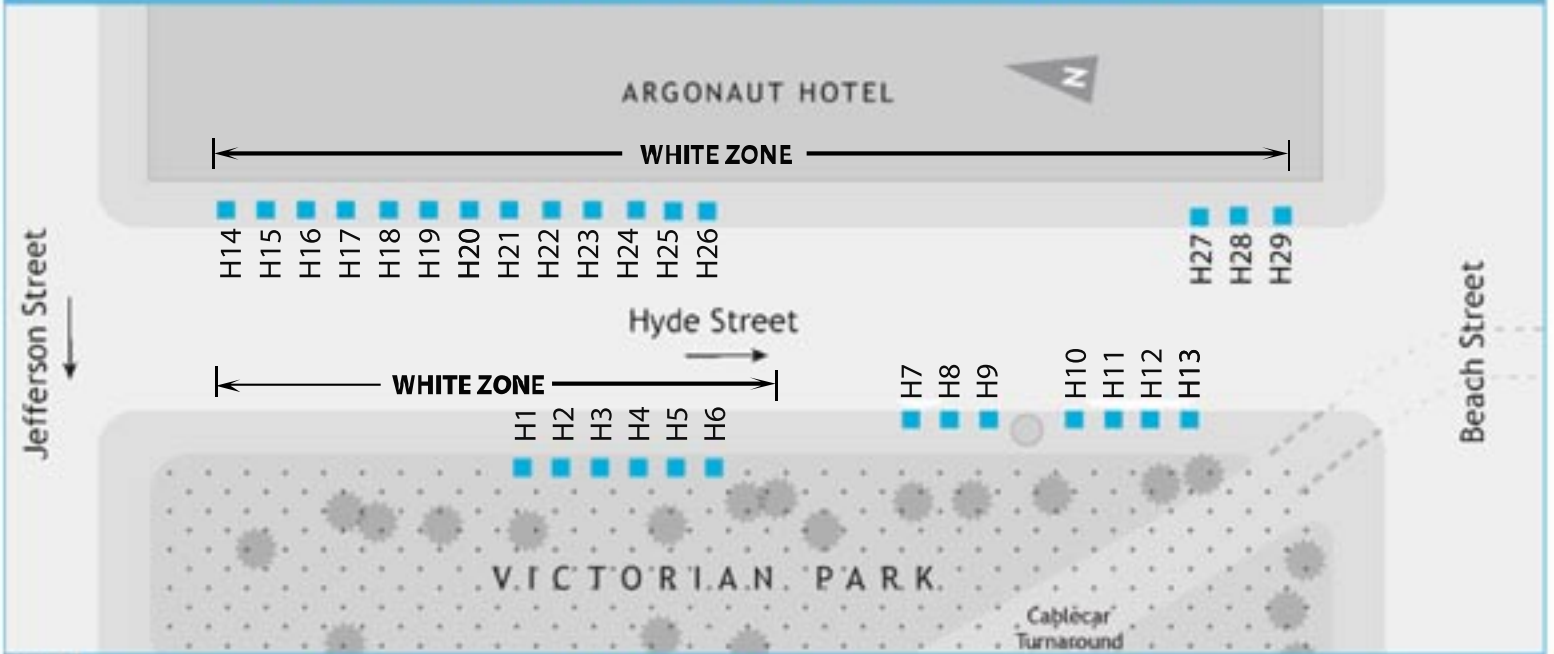

Map 4: SF Street Artists Program Selling Area Spaces: Hyde Street

Item #3

Out of 29 spaces: 22 spaces require exemption from white zone.