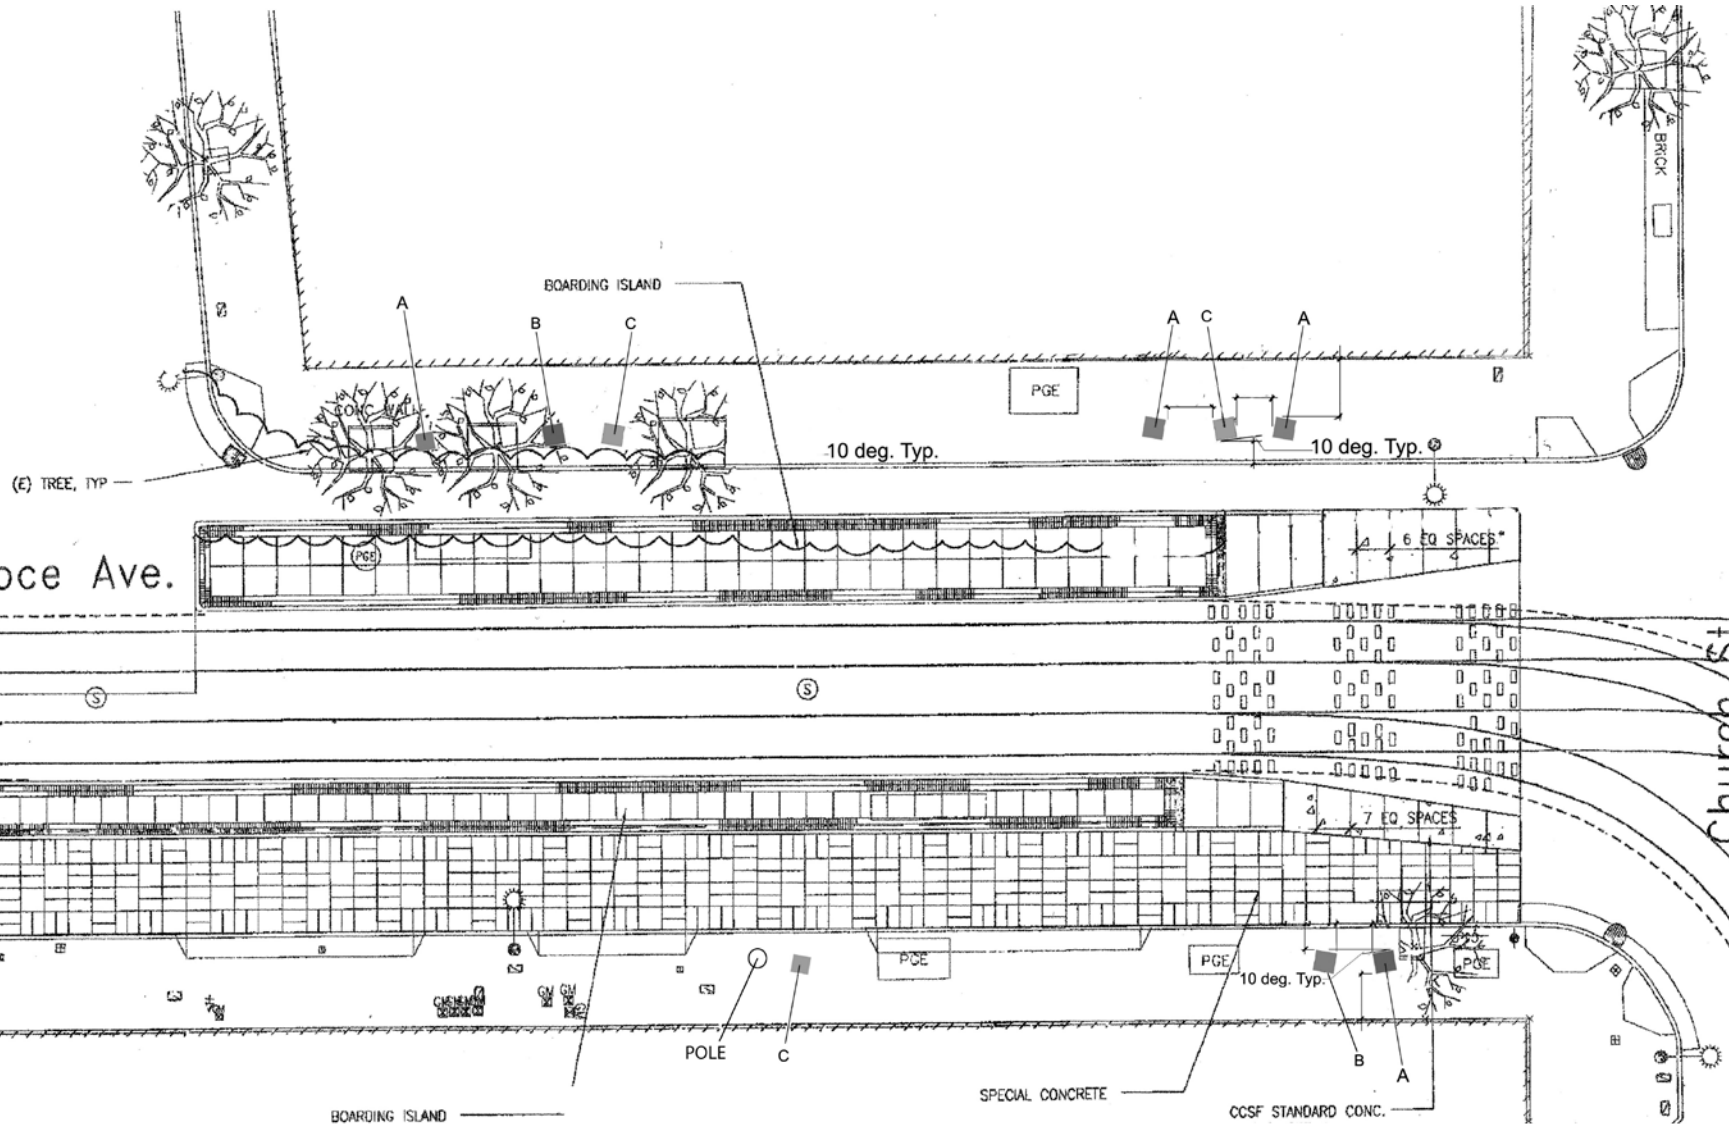

Duboce Ave.

Churon St.

CHURCH AND DUBOCE STREETSCAPE IMPROVEMENT PROJECT
 DUBOCE STREET SEATING PLAN - CD PHASE
 PRIMITIVO SUAREZ-WOLFE

Maitri

401
DUBOIS AVENUE

Maitri