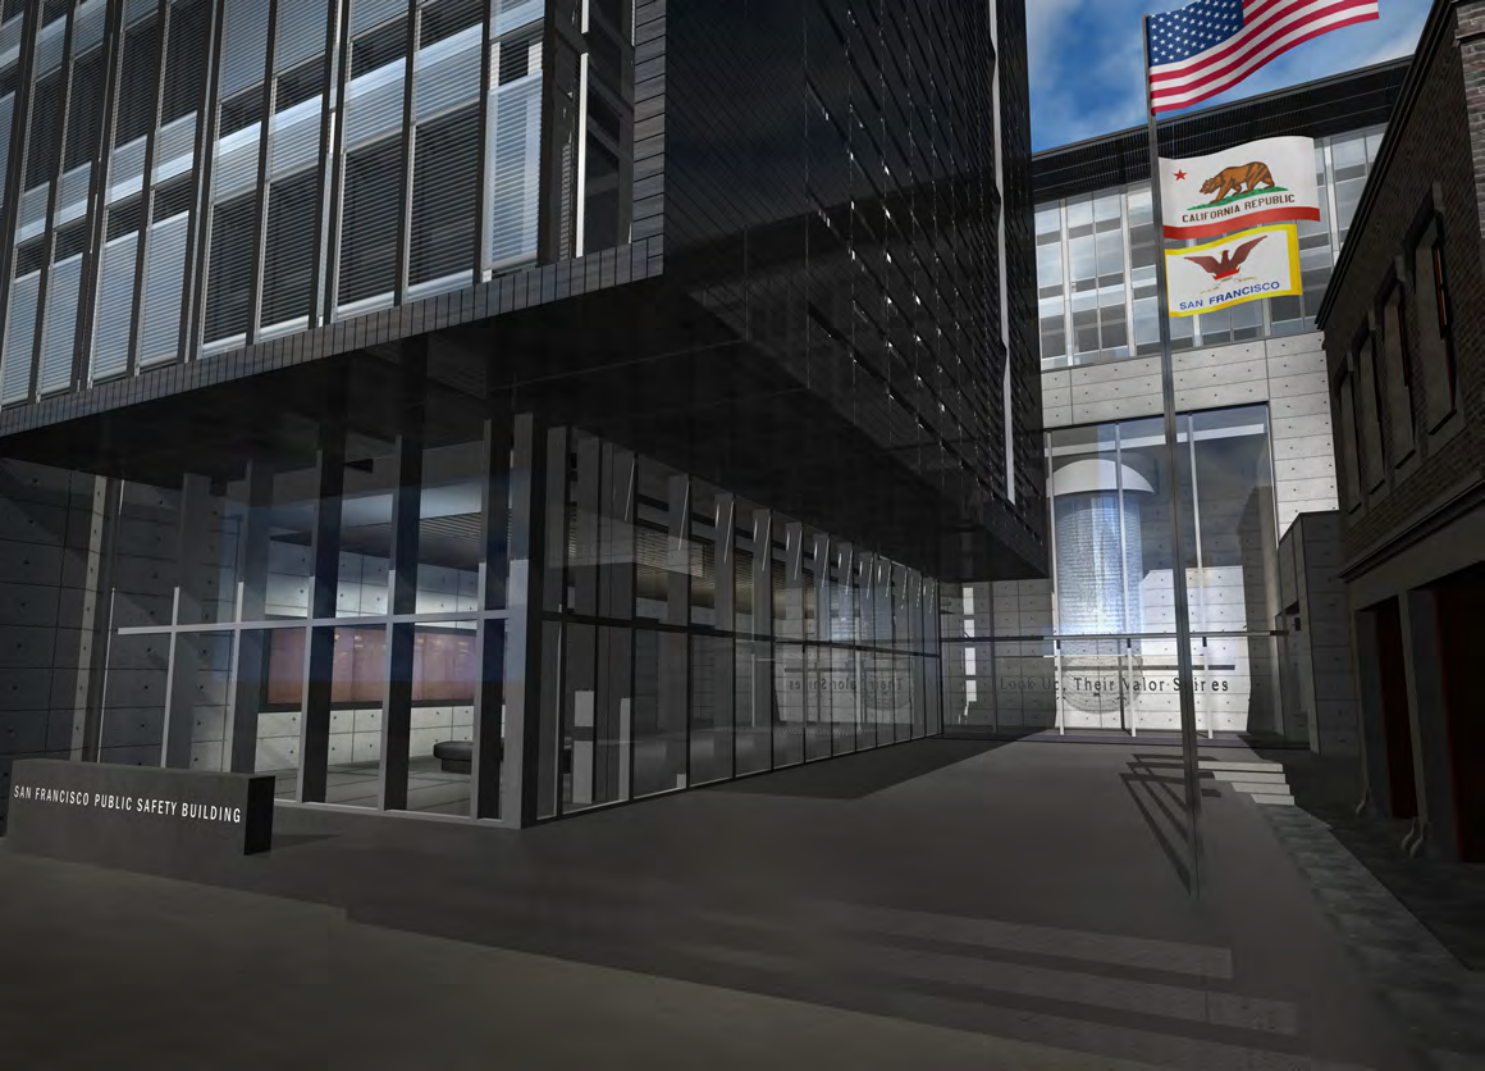

# POLICE DEPARTMENT

- Headquarters ↑
- Southern Police Station ↑
- Community Room →
- Fire Station ←

SAN FRANCISCO POLICE DEPARTMENT HEADQUARTERS

Look Up, Their Valor Shines

SAN FRANCISCO

CALIFORNIA A REPUBLIC

SAN FRANCISCO POLICE DEPARTMENT HEADQUARTERS

SOUTHERN  
POLICE STATION

1351

1351

Look Up. Their Valor Shines

Look Up, Their Valor Shines

*Their* Value

Look Up, Their Valor Shines

TRANSAMERICA PYRAMID

SAN FRANCISCO PUBLIC SAFETY BUILDING

Look Up. Their Valor Speaks

SAN FRANCISCO PUBLIC SAFETY BUILDING

Look Up, Their Valor Shines