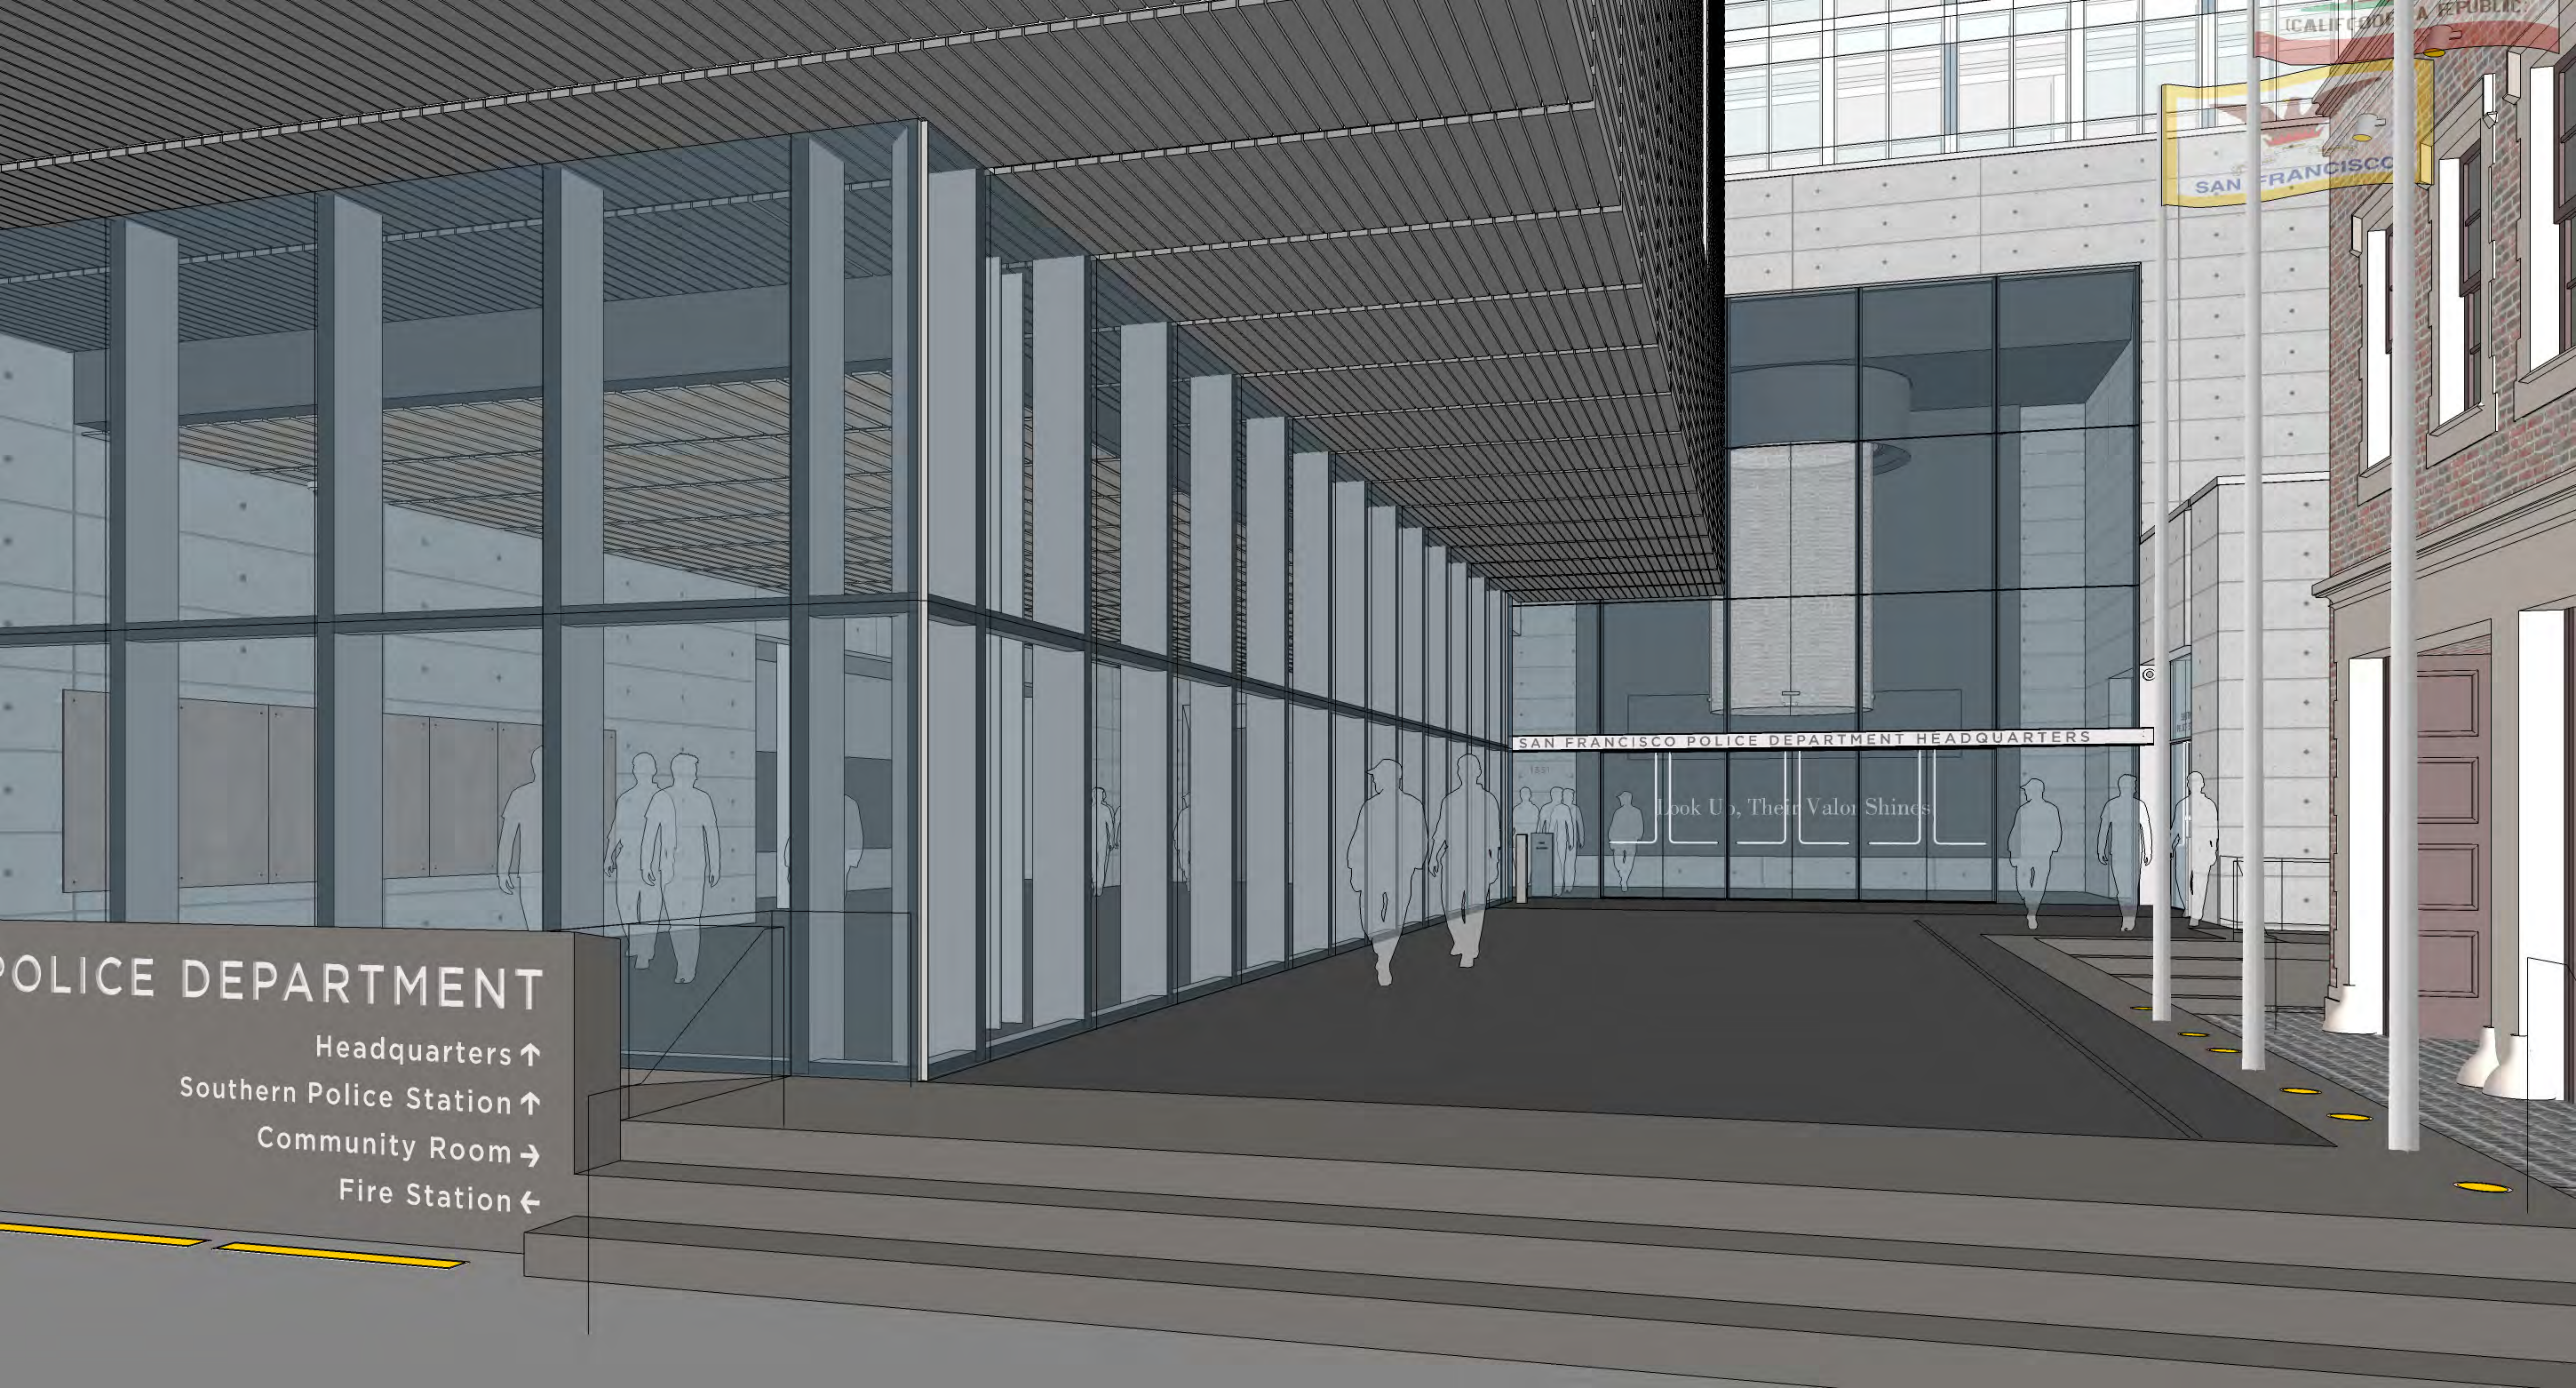

# POLICE DEPARTMENT

- Headquarters ↑
- Southern Police Station ↑
- Community Room →
- Fire Station ←

SAN FRANCISCO POLICE DEPARTMENT HEADQUARTERS

Look Up, Their Valor Shines

SAN FRANCISCO

CALIFORNIA A REPUBLIC

SAN FRANCISCO POLICE DEPARTMENT HEADQUARTERS

SOUTHERN  
POLICE STATION

1351

1351

Look Up. Their Valor Shines

Look Up, Their Valor Shines

*Their* Value

Look Up, Their Valor Shines

TRANSAMERICA PYRAMID

SAN FRANCISCO PUBLIC SAFETY BUILDING

Look Up. Their Valor Speaks

SAN FRANCISCO PUBLIC SAFETY BUILDING

Look Up, Their Valor Shines