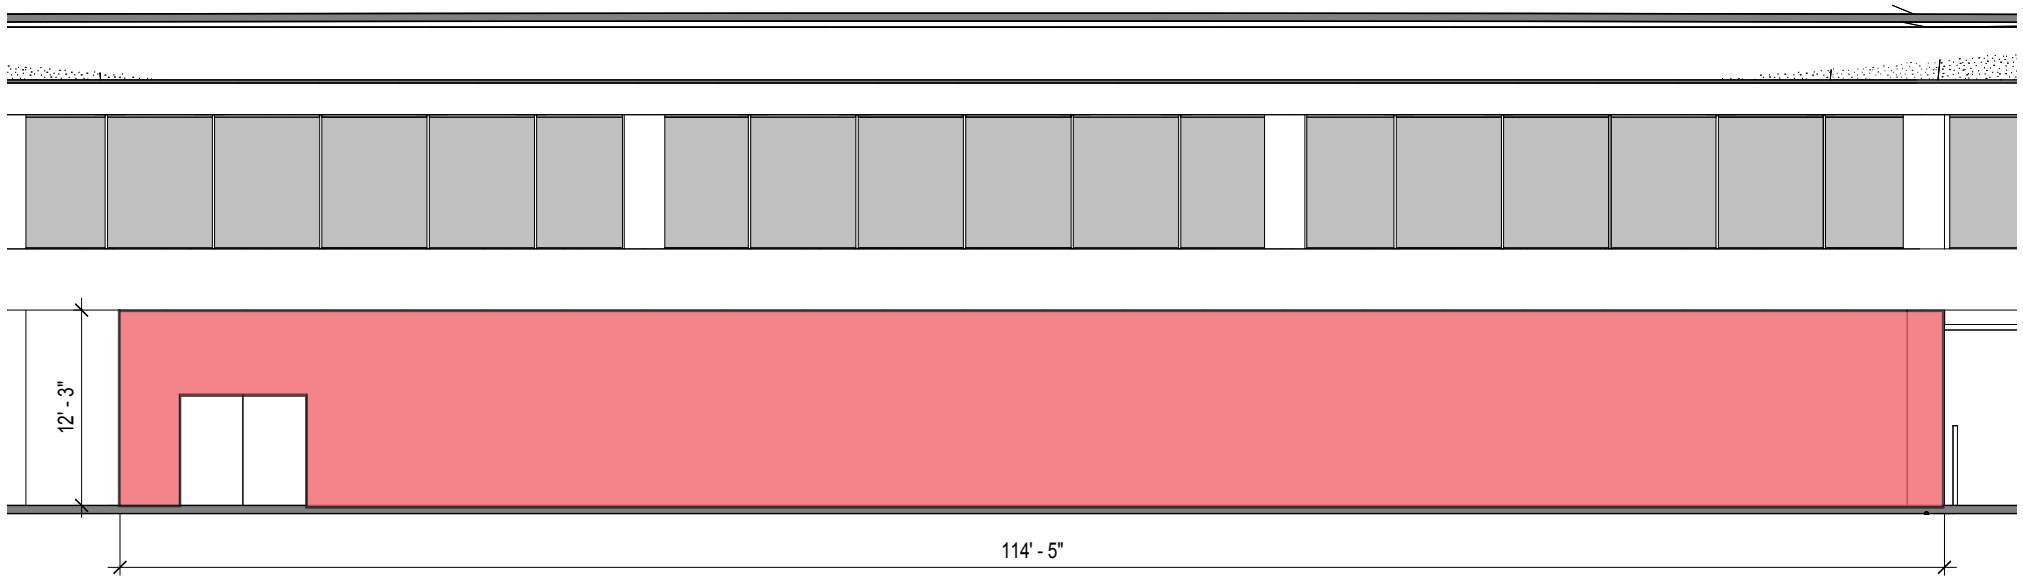

# Interior Planning

art locations

CORRIDOR T3.2.035\_PLAN VIEW

# SFO BAE

ART WALLS AT CIRCULATION CORRIDOR T3.2.035

CORRIDOR T3.2.035\_NORTH WALL

CORRIDOR T3.2.035\_SOUTH WALL