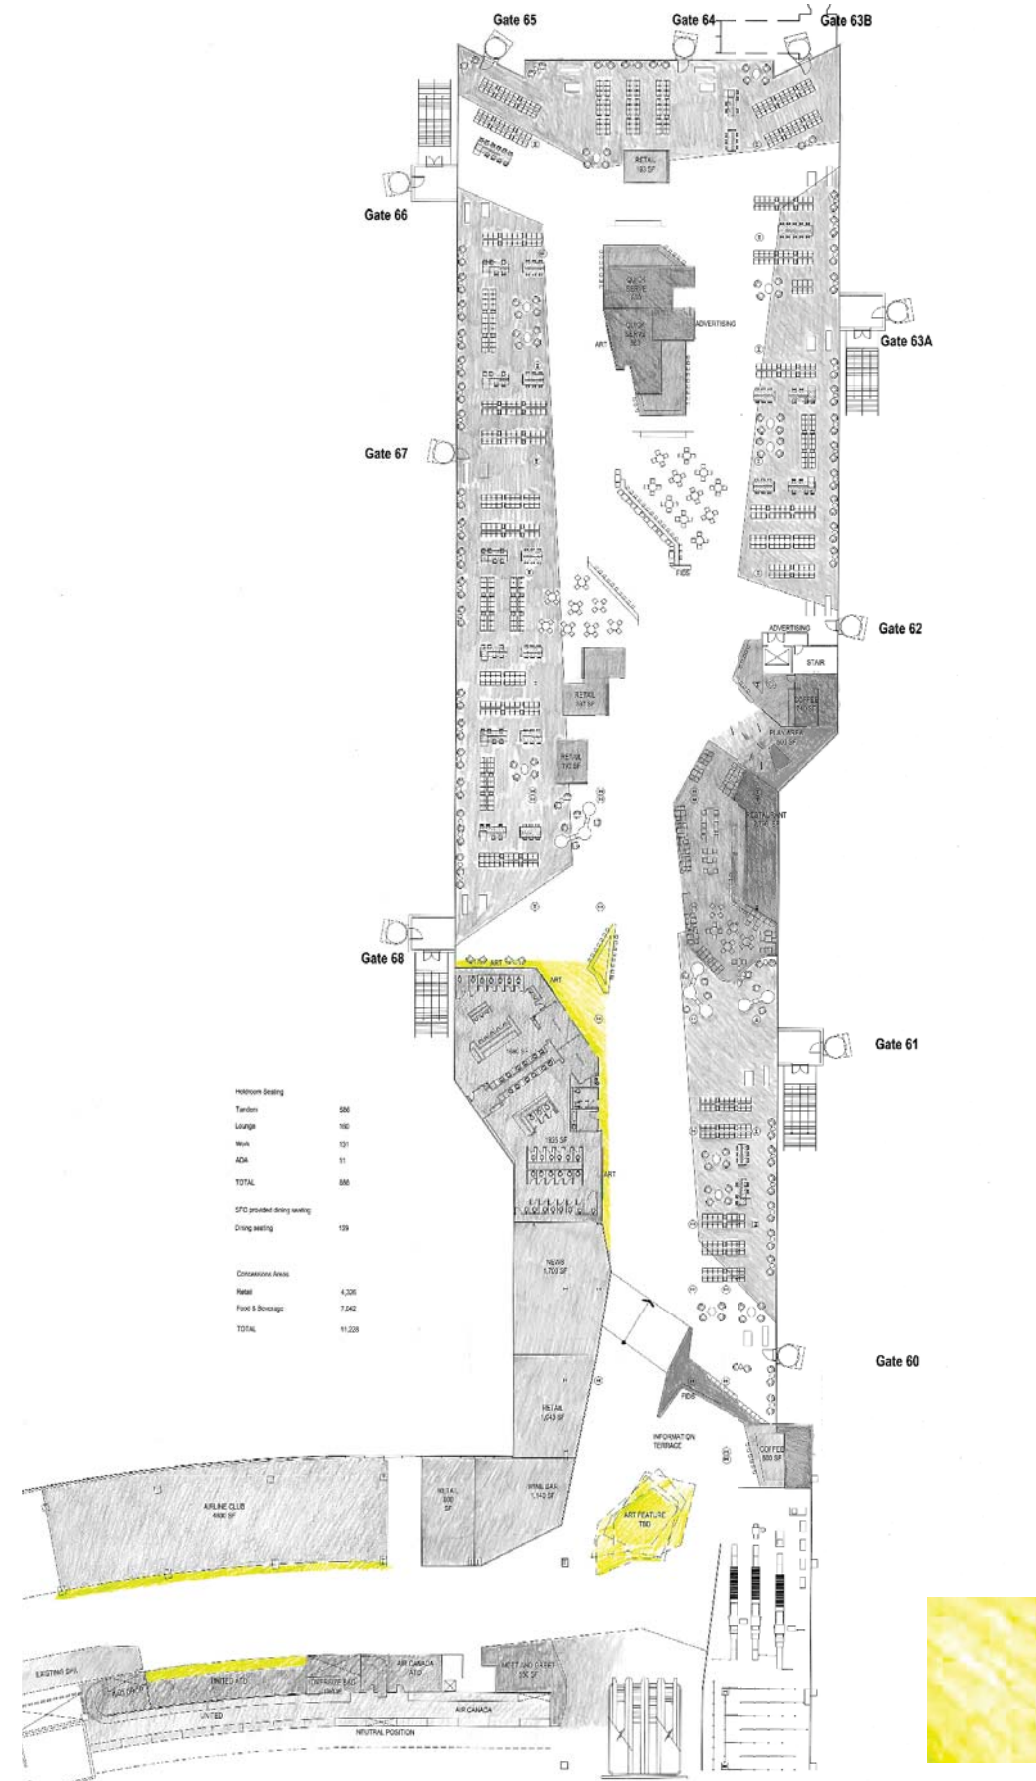

# Interior Planning

art locations

CORRIDOR T3.2.035\_PLAN VIEW

# SFO BAE

ART WALLS AT CIRCULATION CORRIDOR T3.2.035

CORRIDOR T3.2.035\_NORTH WALL

CORRIDOR T3.2.035\_SOUTH WALL