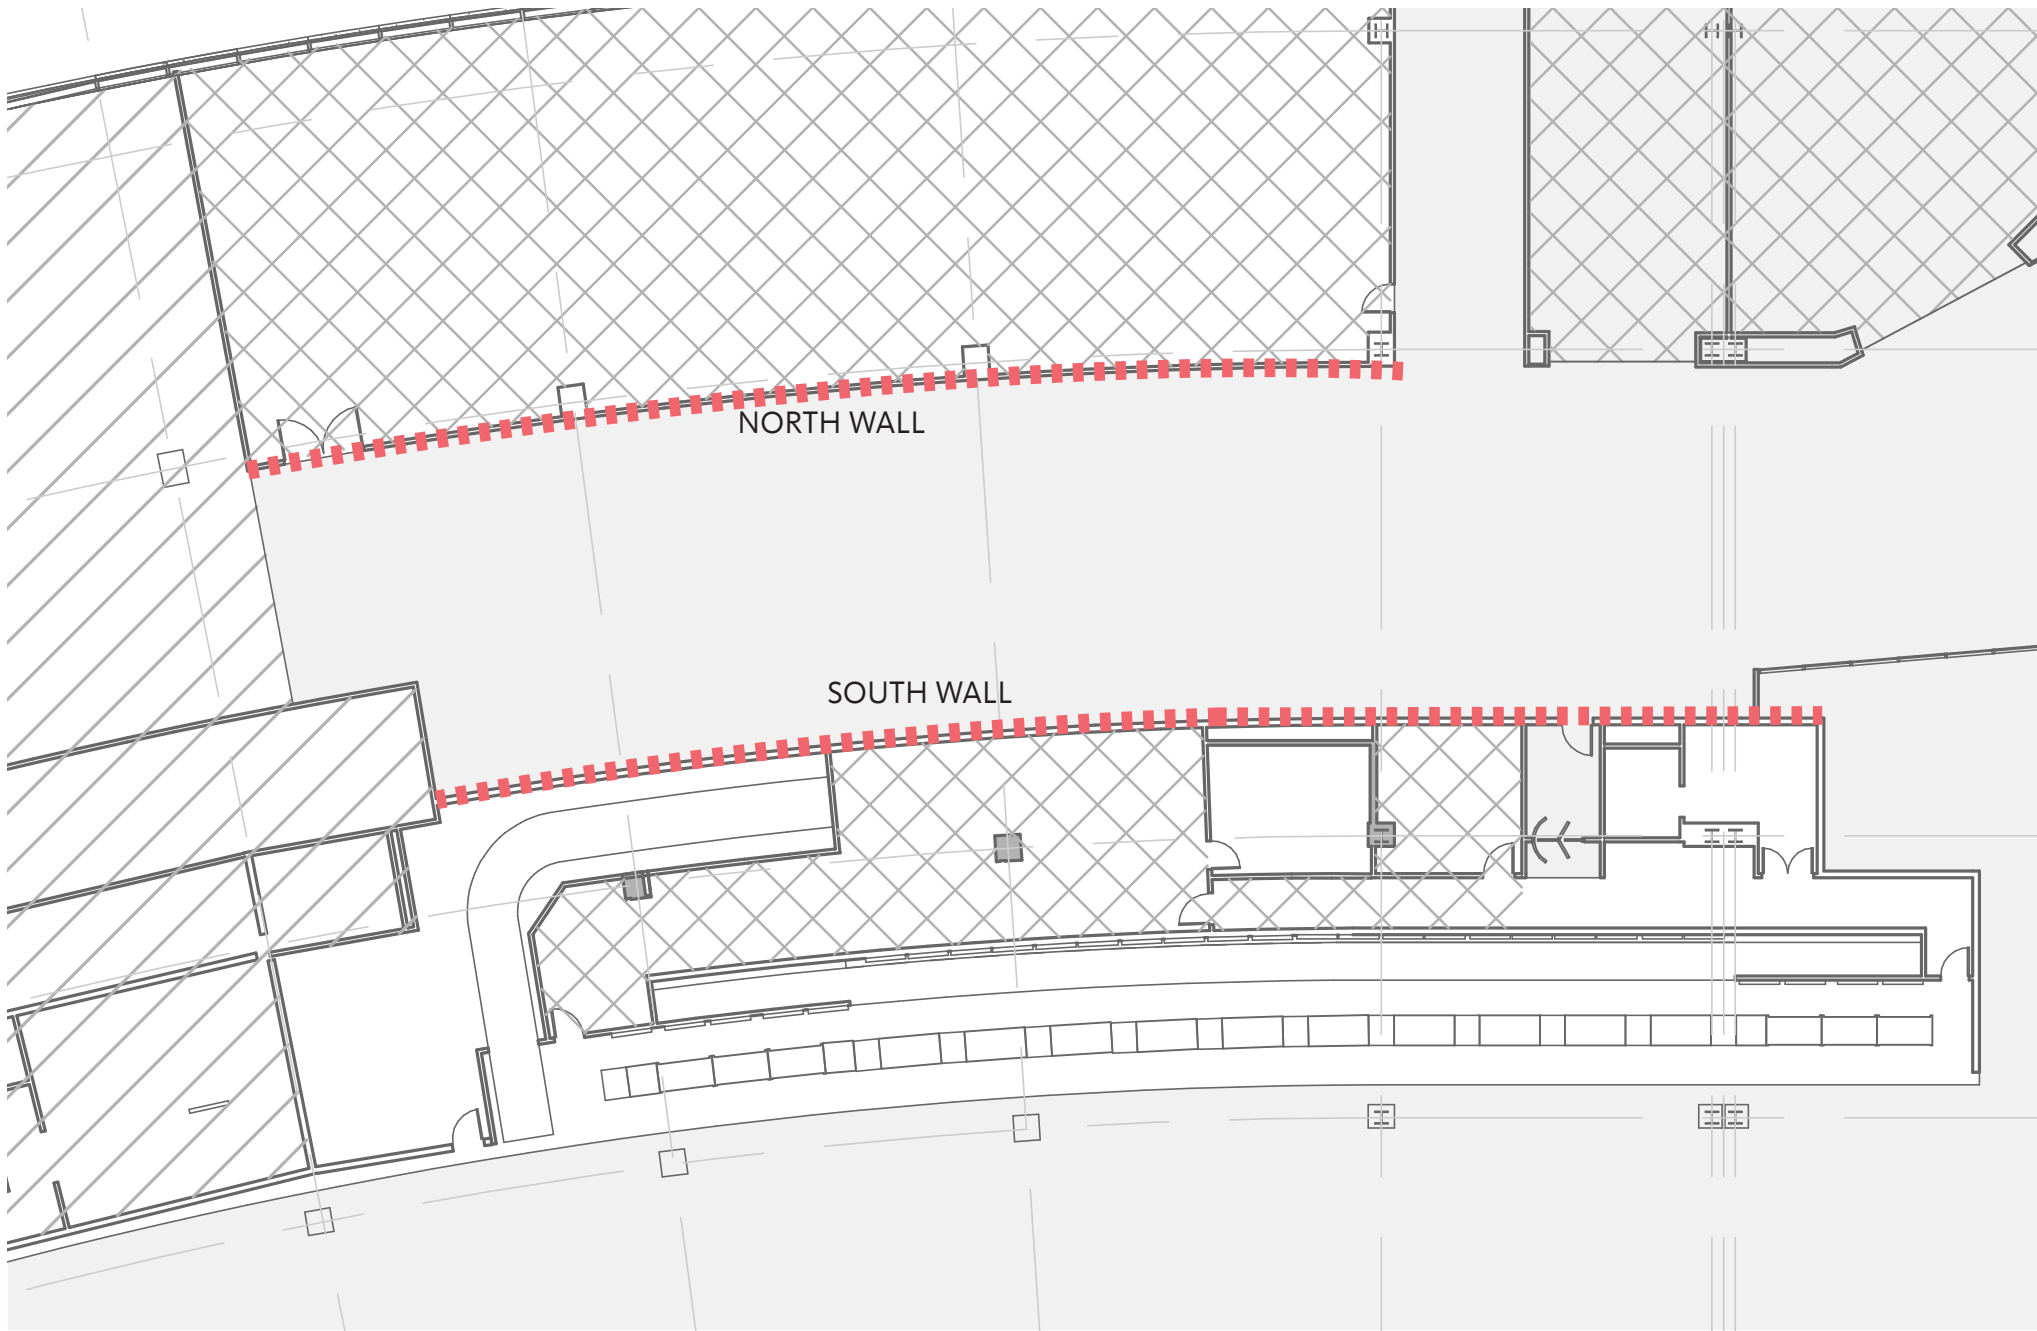

# Interior Planning

art locations

CORRIDOR T3.2.035\_PLAN VIEW

# SFO BAE

ART WALLS AT CIRCULATION CORRIDOR T3.2.035

CORRIDOR T3.2.035\_NORTH WALL

CORRIDOR T3.2.035\_SOUTH WALL

# SFO BAE

ART WALLS AT CIRCULATION CORRIDOR T3.2.035

CORRIDOR T3.2.035\_PERSPECTIVE