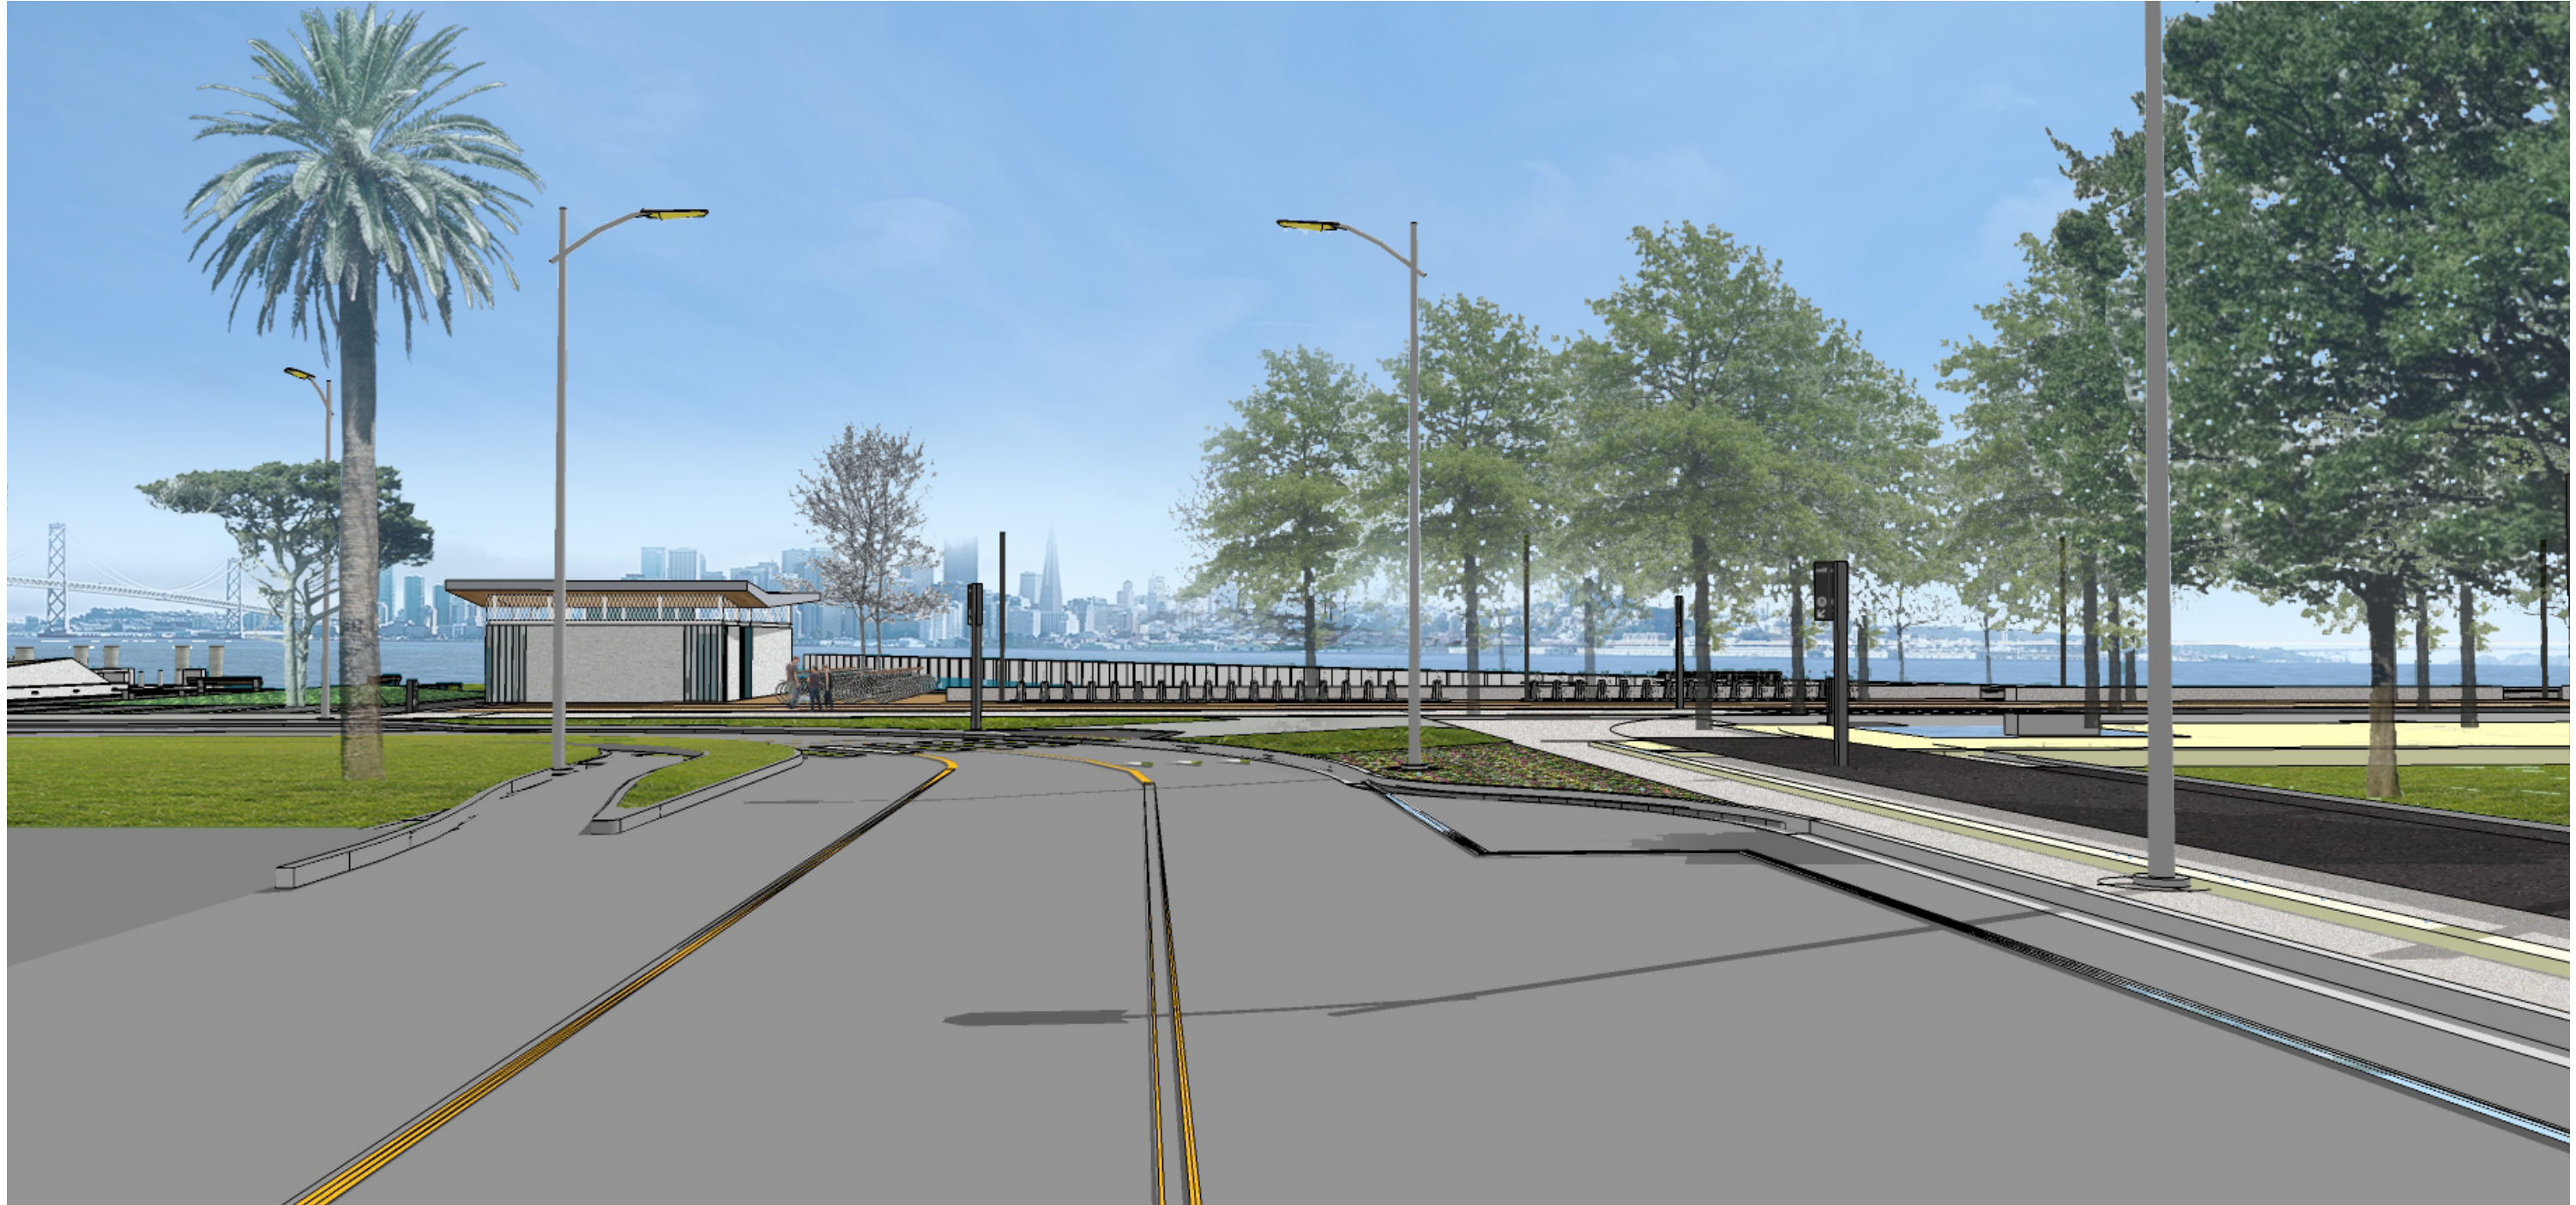

TREASURE ISLAND PUBLIC RESTROOM | CONCEPT

January 11, 2016

- 1 PUBLIC RESTROOM
- 2 FERRY SHELTER + SIGN
- 3 BUS/SHUTTLE SHELTERS
- 4 WATERFRONT PLAZA
- 5 SEATING CUBES
- 6 WATERFRONT ESPLANADE
- 7 LOUNGE
- 8 WATERFRONT PROMENADED/
BAY TRAIL
- 9 PUBLIC BIKE RACKS
- 10 SF BIKE SHARE
- 11 NORTH BREAKWATER
- 12 SOUTH BREAKWATER
- 13 CENTRAL PIER
- 14 BIKE RENTAL HUB

WASHINGTON SQUARE PAVILION RESTROOMS

RIVERSIDE PARK RESTROOMS

URQUIZA PARK PUBLIC RESTROOMS

GRAVESEND PUBLIC LAVATORY

CENTENNIAL PARK RESTROOMS

URQUIZA PARK PUBLIC RESTROOMS

- 1 WOMEN
- 2 MEN
- 3 UTILITY CLOSET
- 4 JANITOR CLOSET
- 5 VESTIBULE
- 6 EDGE OF ROOF ABOVE
- 7 SEATING PAD
- 8 BIKE RACK