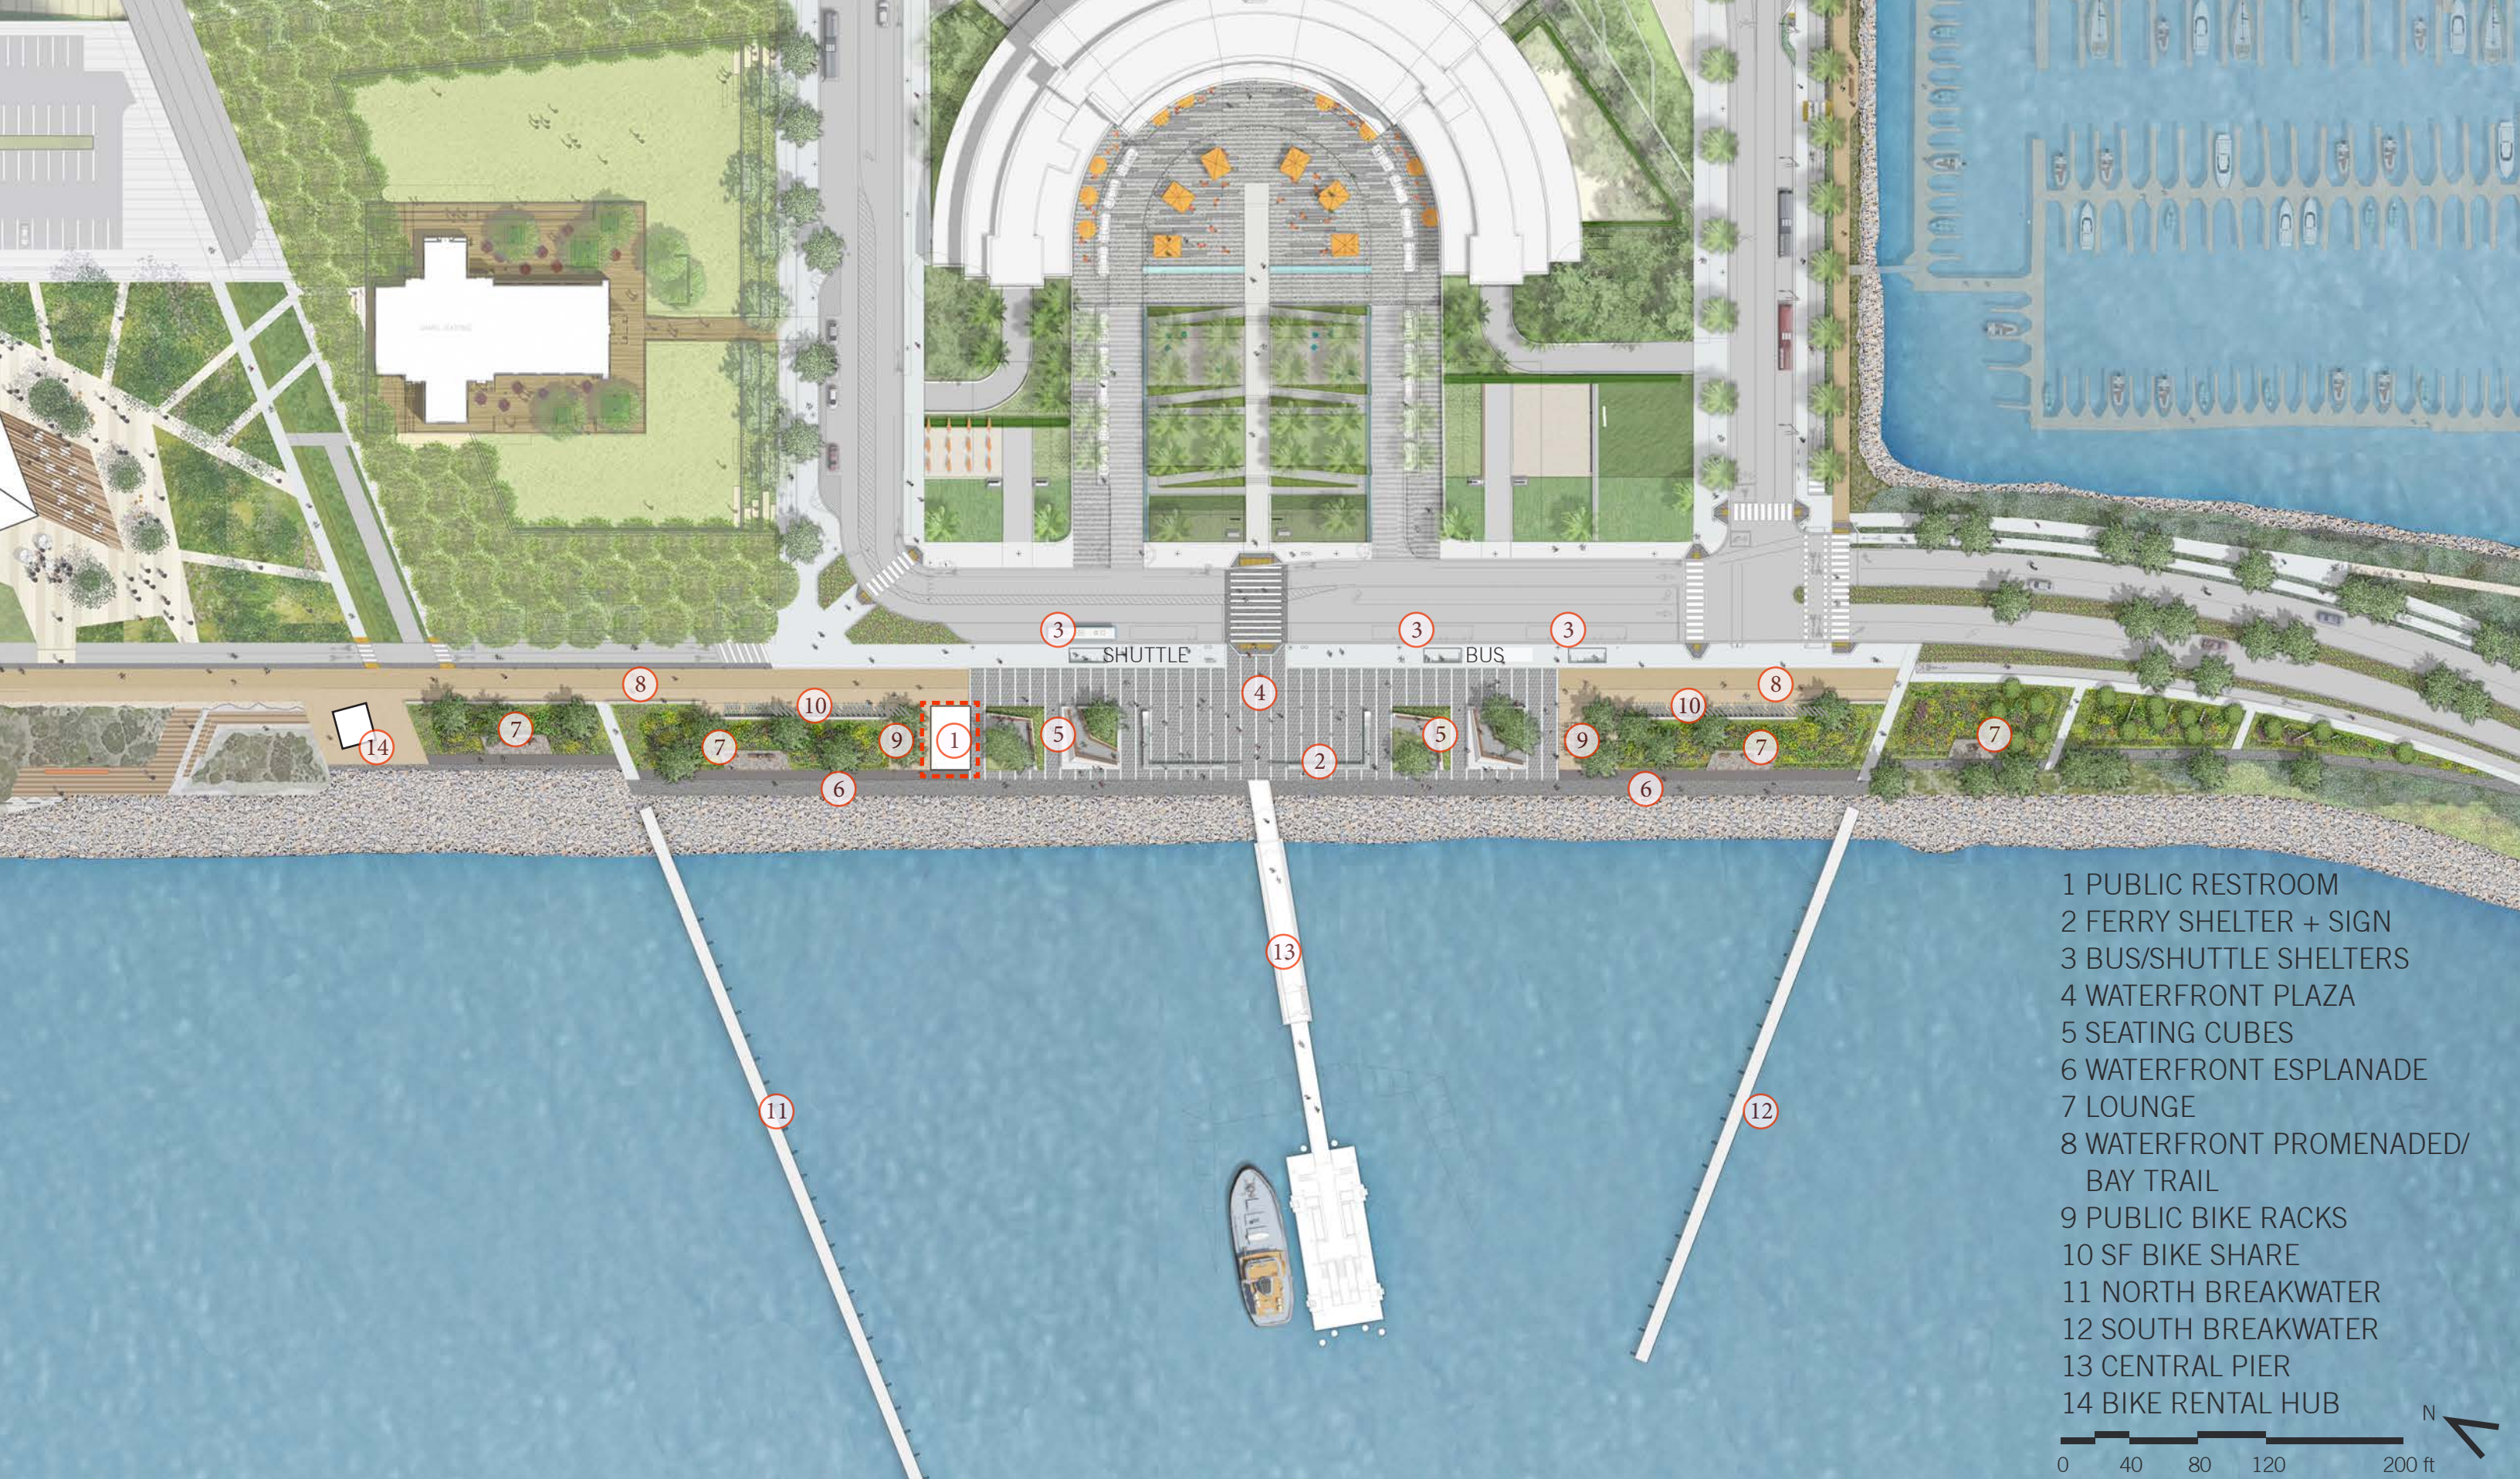

TREASURE ISLAND PUBLIC RESTROOM | CONCEPT

January 11, 2016

- 1 PUBLIC RESTROOM
- 2 FERRY SHELTER + SIGN
- 3 BUS/SHUTTLE SHELTERS
- 4 WATERFRONT PLAZA
- 5 SEATING CUBES
- 6 WATERFRONT ESPLANADE
- 7 LOUNGE
- 8 WATERFRONT PROMENADED/
BAY TRAIL
- 9 PUBLIC BIKE RACKS
- 10 SF BIKE SHARE
- 11 NORTH BREAKWATER
- 12 SOUTH BREAKWATER
- 13 CENTRAL PIER
- 14 BIKE RENTAL HUB

WASHINGTON SQUARE PAVILION RESTROOMS

RIVERSIDE PARK RESTROOMS

URQUIZA PARK PUBLIC RESTROOMS

GRAVESEND PUBLIC LAVATORY

CENTENNIAL PARK RESTROOMS

URQUIZA PARK PUBLIC RESTROOMS

- 1 WOMEN
- 2 MEN
- 3 UTILITY CLOSET
- 4 JANITOR CLOSET
- 5 VESTIBULE
- 6 EDGE OF ROOF ABOVE
- 7 SEATING PAD
- 8 BIKE RACK

CHANNEL GLASS

CEMENT PANEL

CERAMIC TILE

CHANNEL GLASS

PRECAST CONCRETE PANELS

HIGH GLOSS FIBER CEMENT PANEL