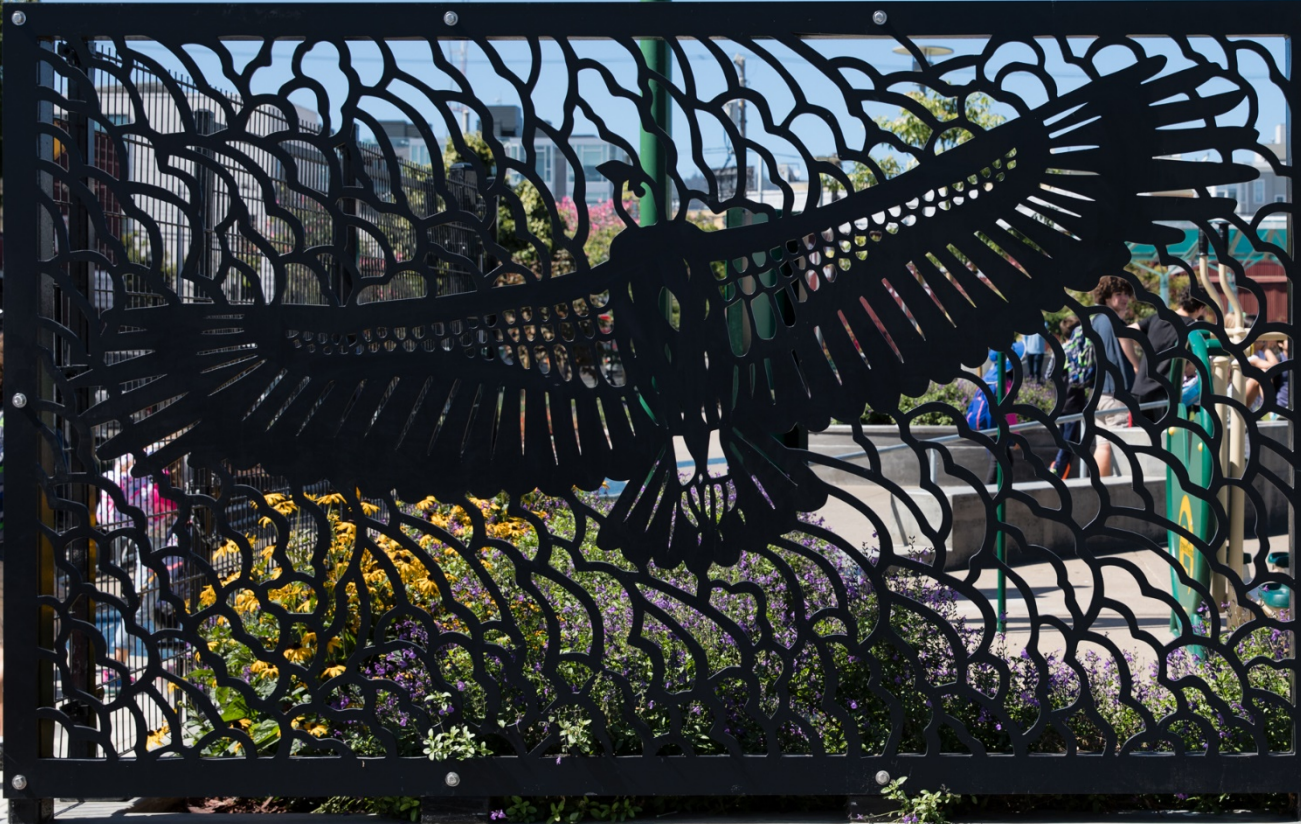

Carmen Lomas Garza

17th & Folsom

In Chan Kaajal
Park

2080
FOLSOM
STREET

In Chan Kaajal
Park
San Francisco Recreation & Parks

sfac san francisco
arts commission
Carmen Lomas Garza
The California Condor

sfac san francisco
arts commission

Carmen Lomas Garza
American, b. 1948

The Great Blue Heron
© 2017
Painted water jet cut steel panel

The great blue heron depicted here life-size, has a wingspan of approximately 6.5 feet. Mission Creek that runs through the site has historically provided a natural and hunting ground for the great blue heron in its search for frogs, fish, grasshoppers and other small animals. Here the bird carries a leafless branch, the building materials for its nest.