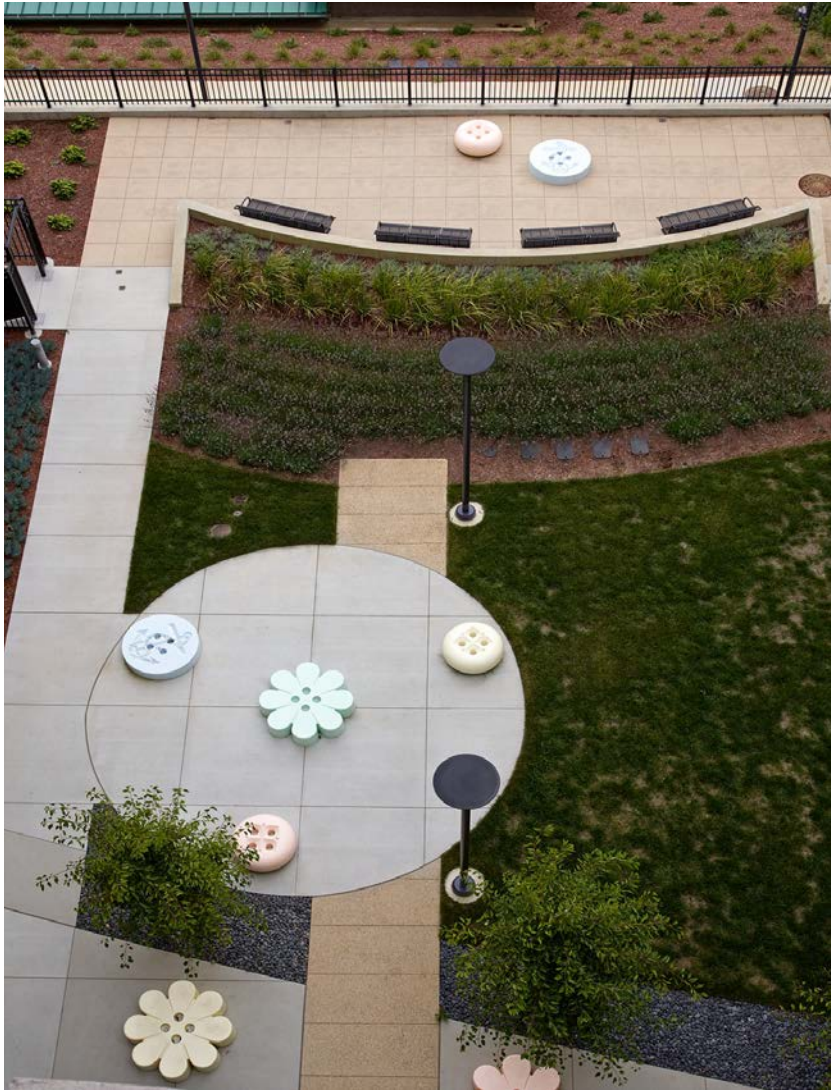

# Blue “Button” has Become a Hazard for Residents

Height of Sculpture is  
only 12”

Color has faded so  
difficult for Residents  
to see

# Comparison of sculpture upon fabrication with current condition

### Recommendation

- Remove All 3 blue button sculptures from site.
- Move Pink Button sculpture from fence location to circular plaza location, replacing Blue Button there.