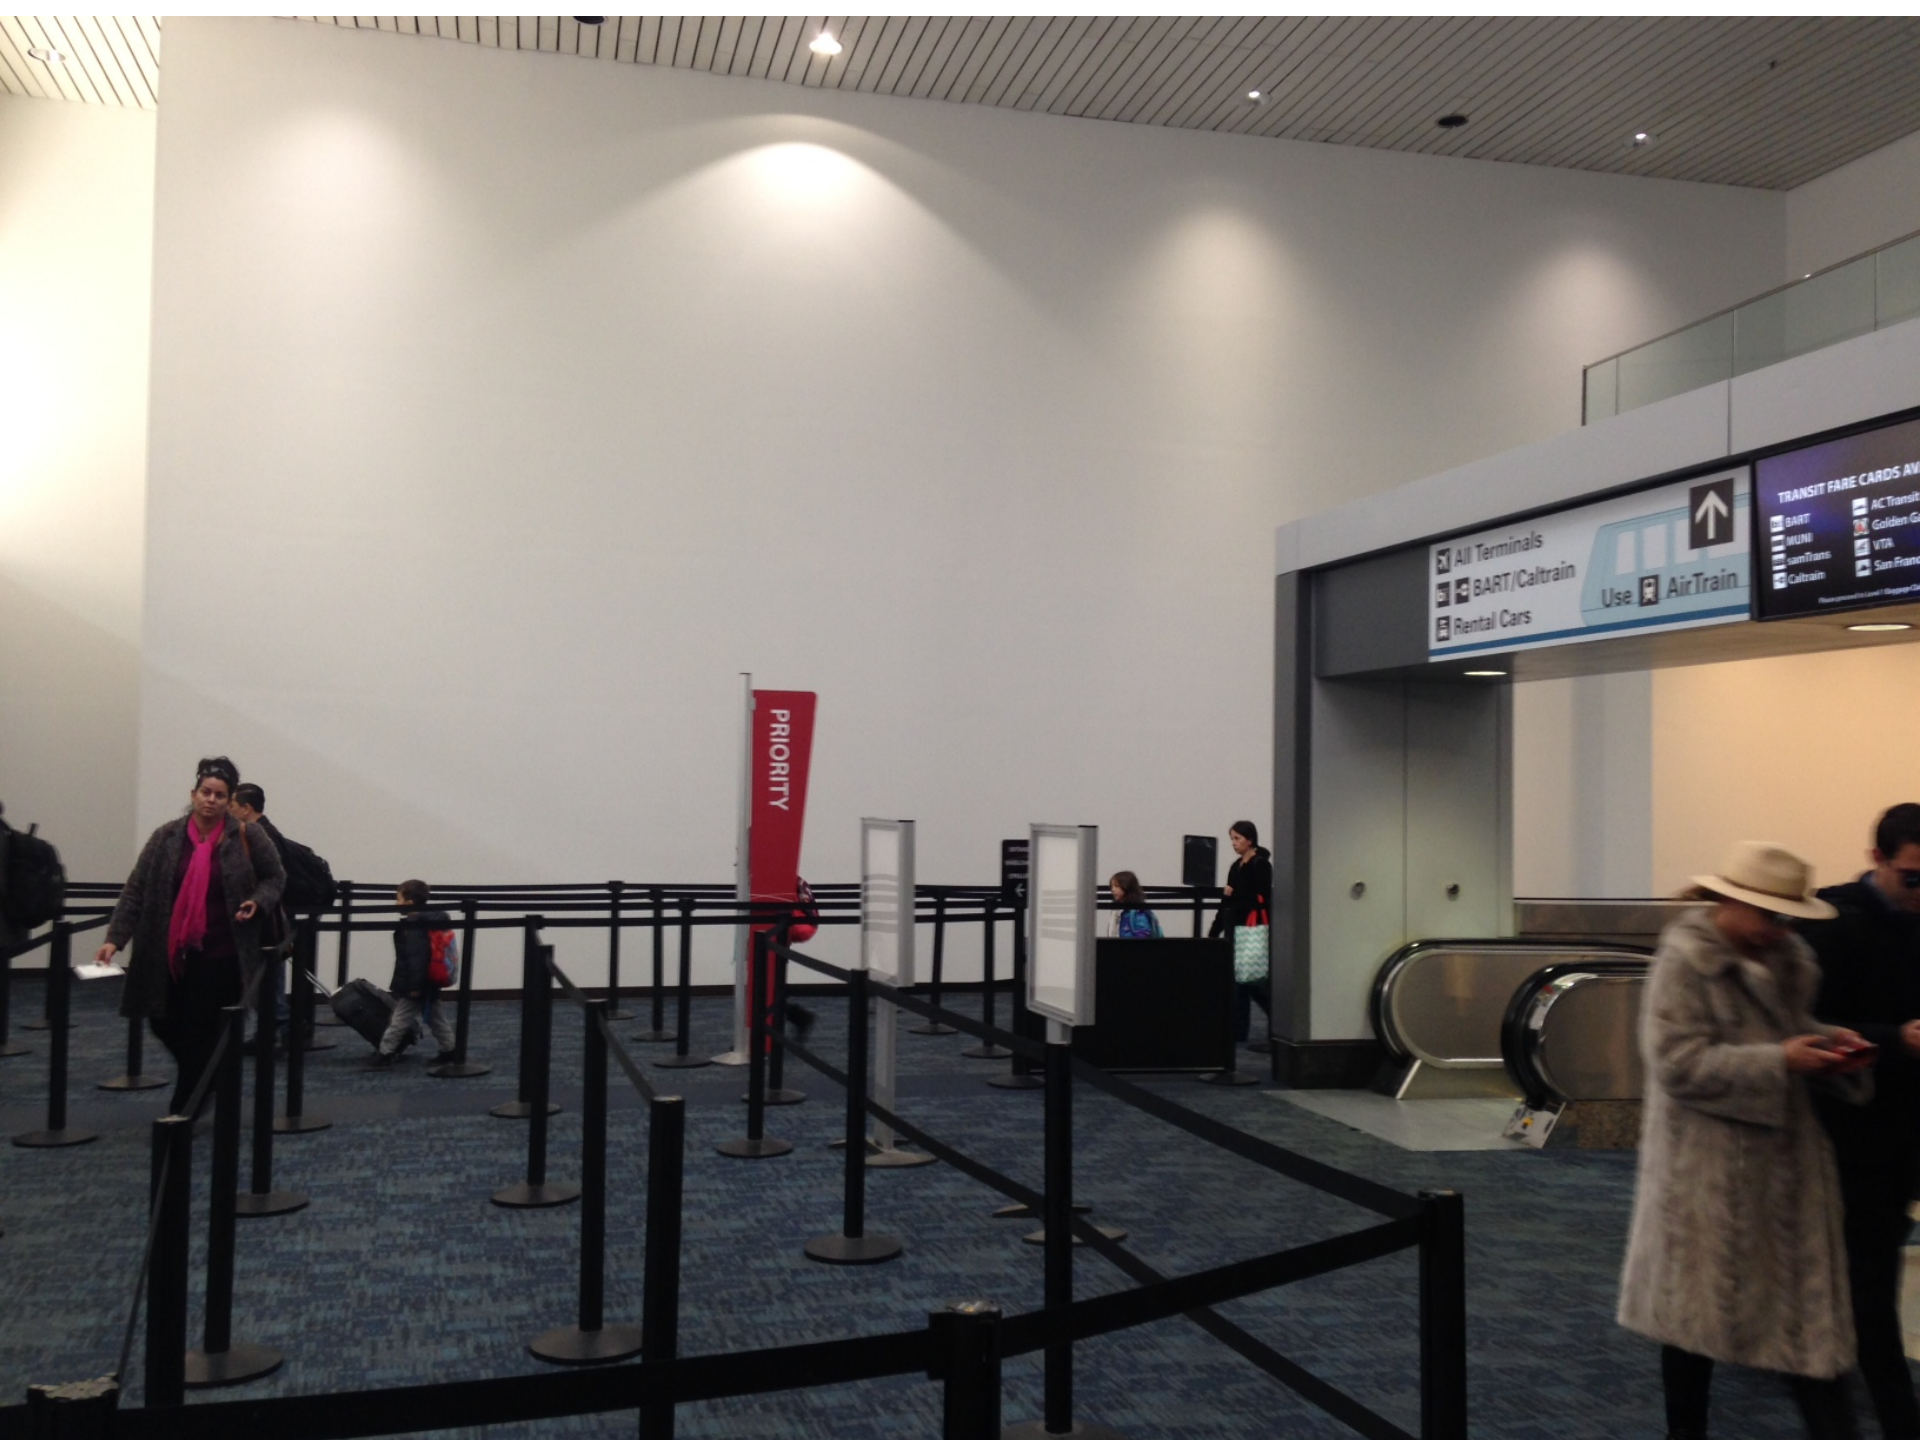

SFO Temporary Terminal 1

Jason Jagel

Temporary Barricade wall mural

PRIORITY

All Terminals
BART/Caltrain
Rental Cars

Use AirTrain

TRANSIT FARE CARDS AVAILABLE

BART	AC Transit
MUNI	Golden Gate
SamTrans	VTA
Caltrain	San Francisco