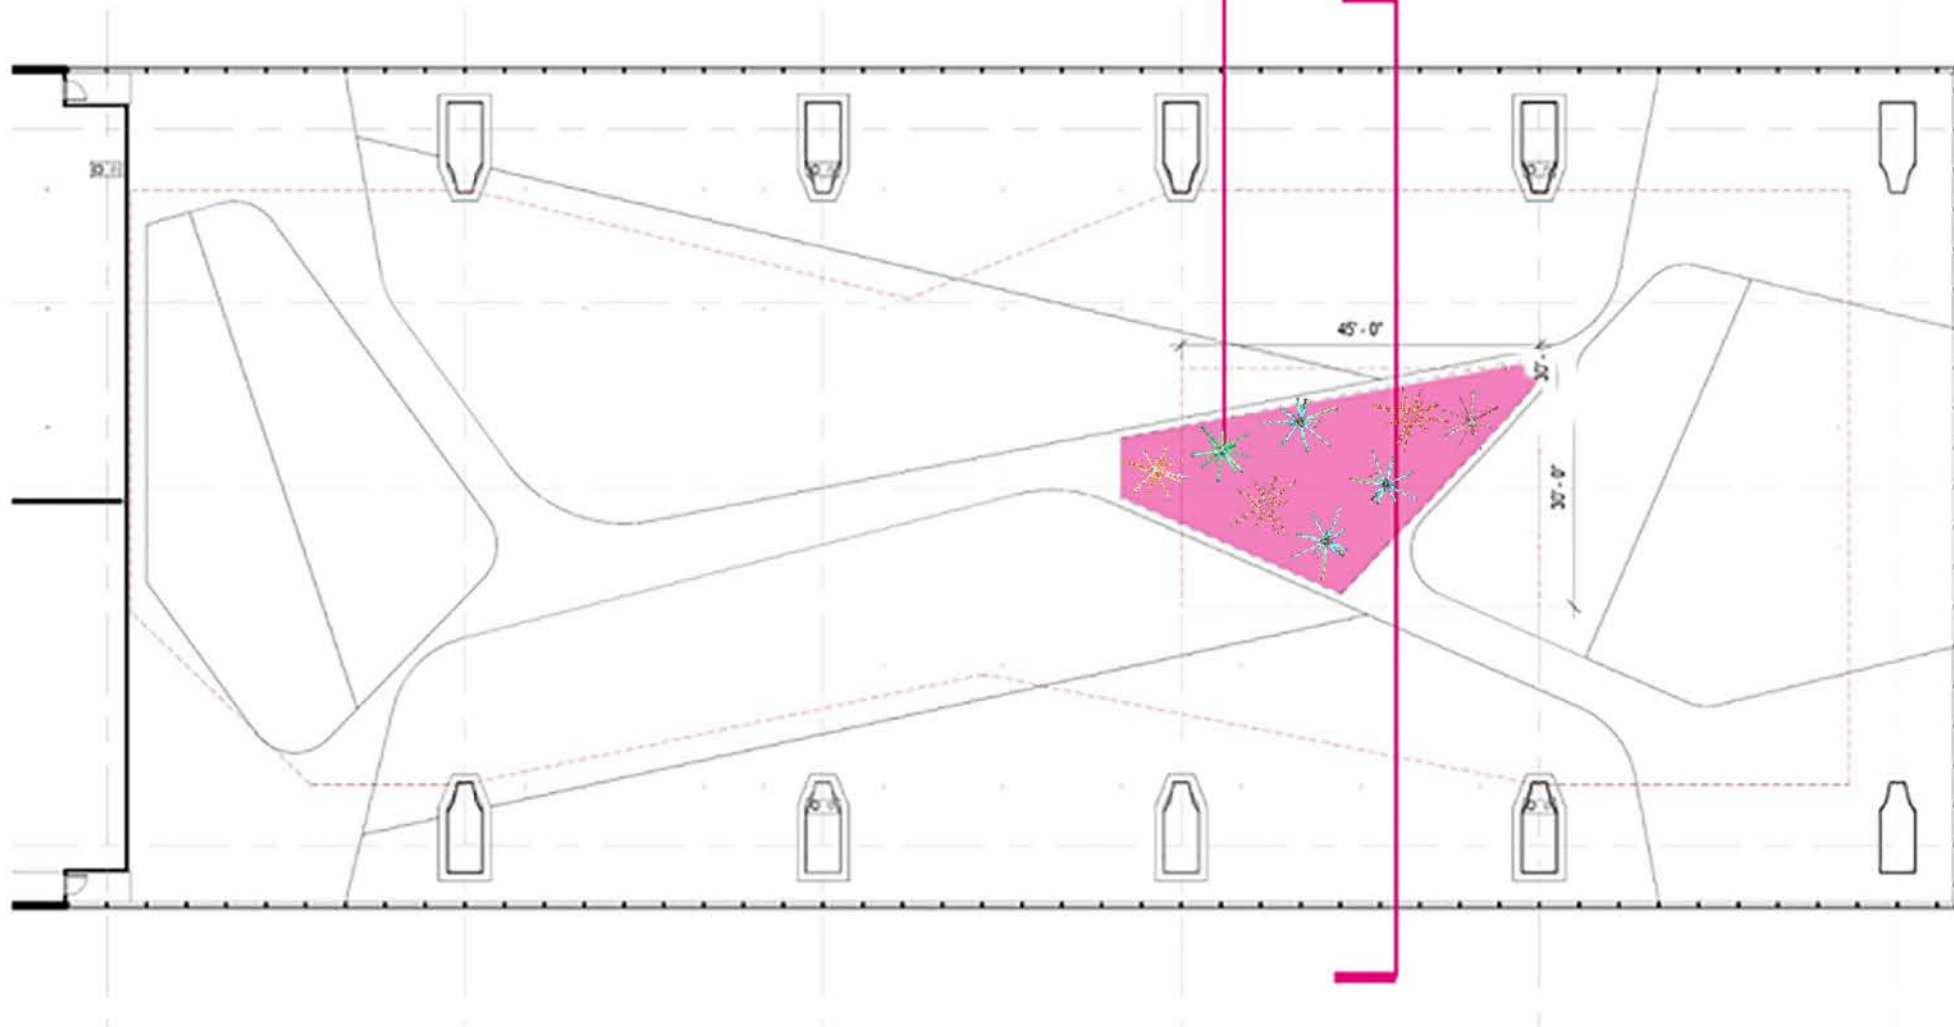

End of Pier Hanging Opportunity

Approx. extent of End of Pier hanging art opportunity