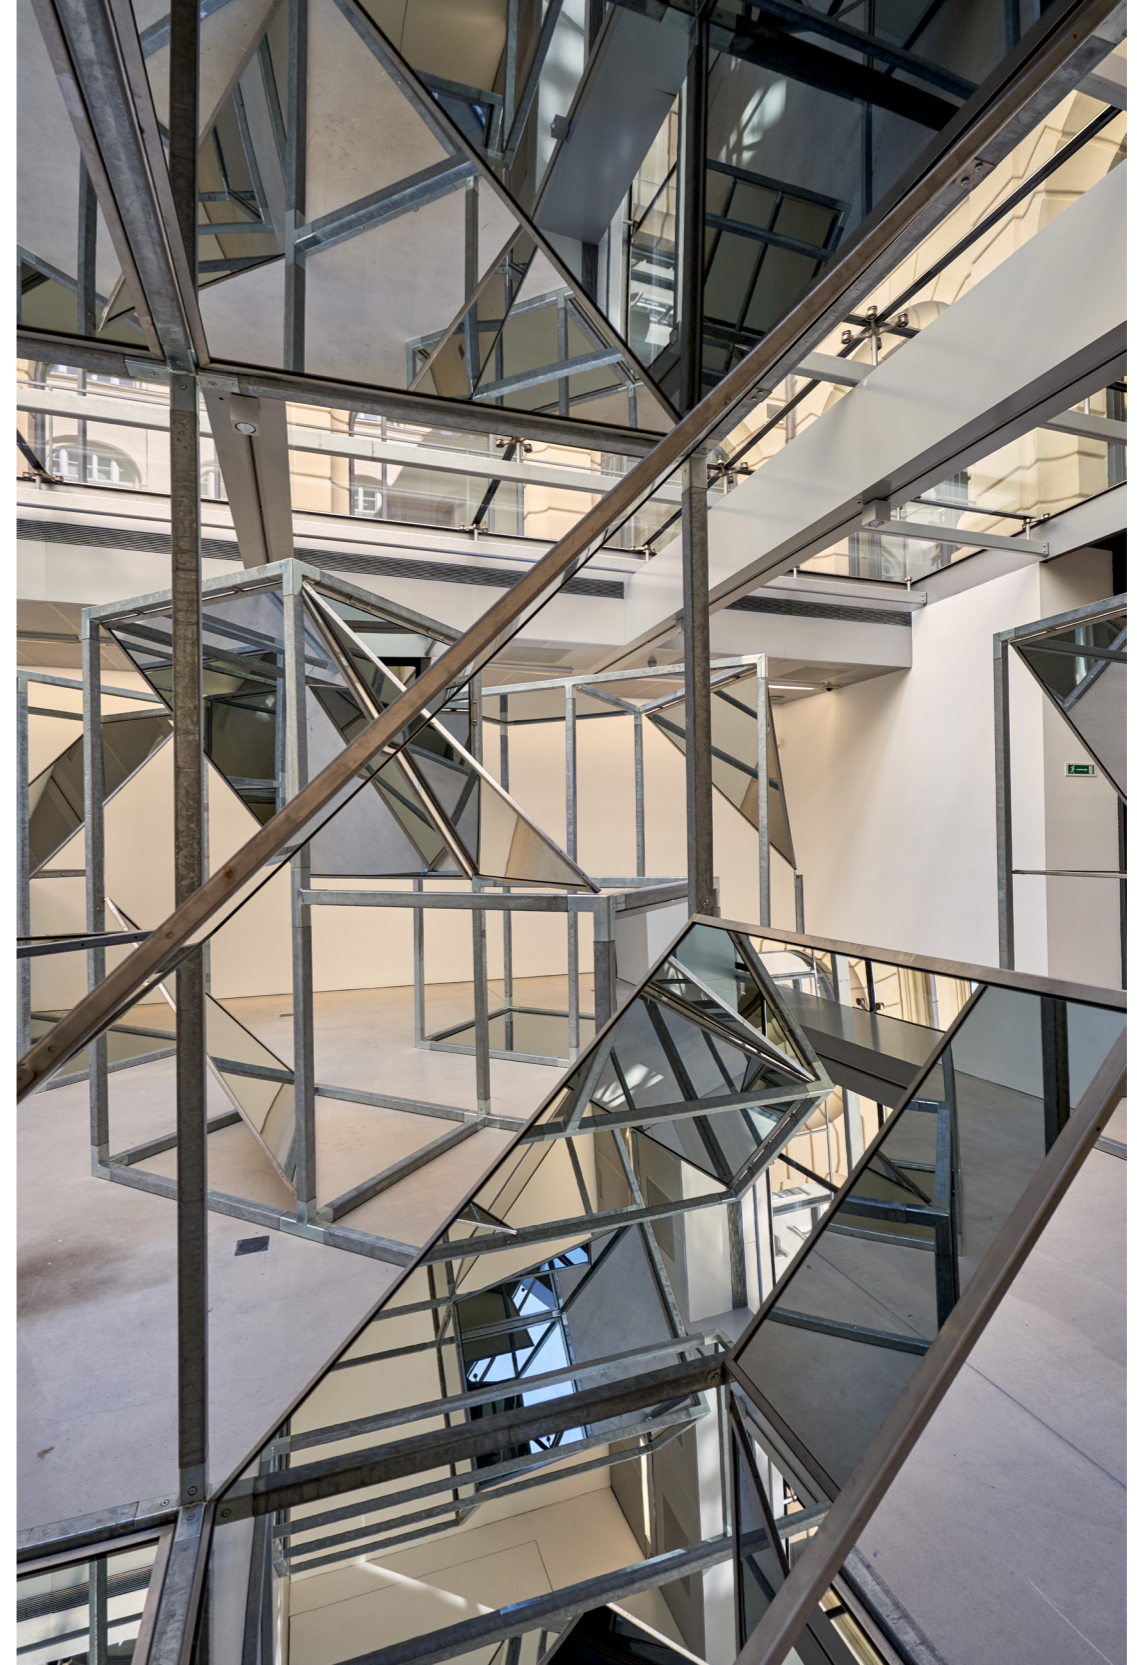

EvaSchlegel_2017 installation proposal A06

TITLE: NO MEN'S HEAVEN
CREATE DATE: 2017
MEDIUM: Stainless steel and toughened safty glass mirror
DIMENSIONS: 5/5/10 feet (l/w/h) for 1 unite, tot 17 units
PRICE: 750.000 USD (including transport and insallation)