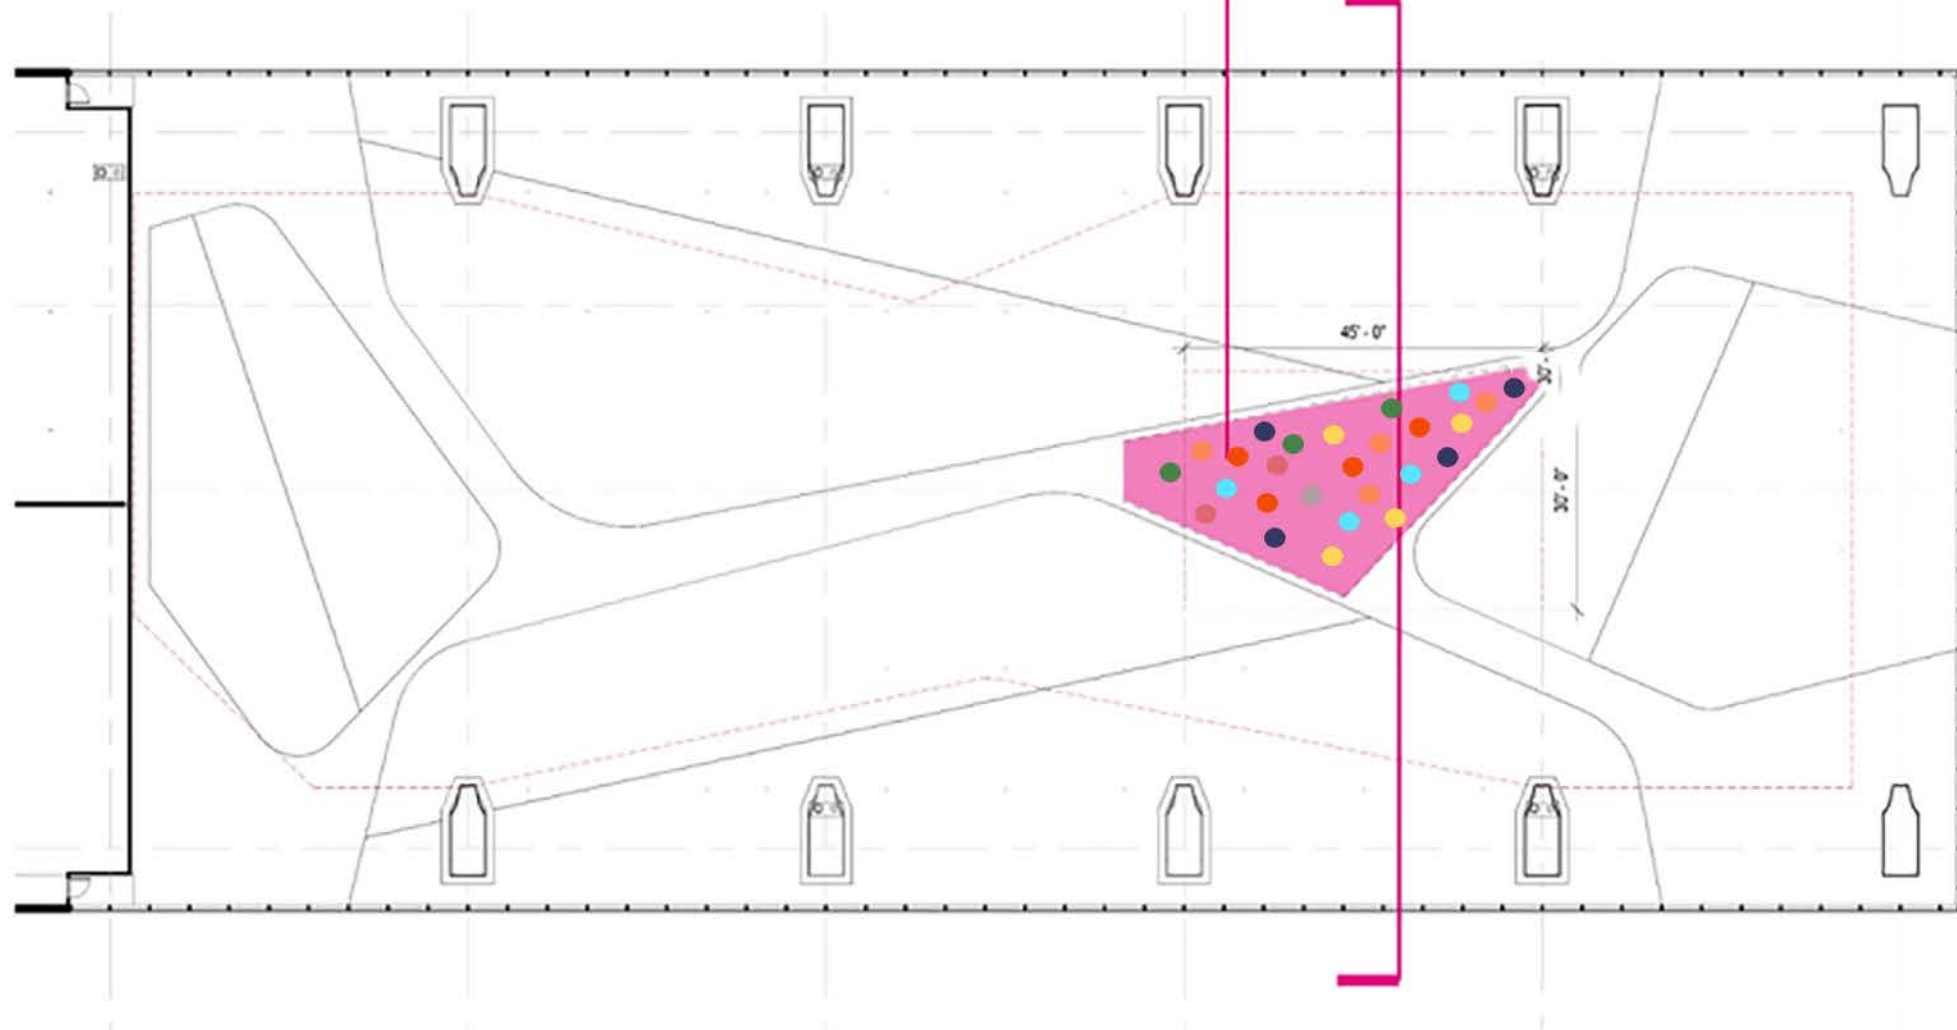

B22

Genie
to go

End of Pier Hanging Opportunity

Approx. extent of End of Pier hanging art opportunity

EvaSchlegel_2017 installation proposal A01

TITLE: NO MEN'S HEAVEN
CREATE DATE: 2017
MEDIUM: Stainless steel and toughened safty glass mirror
DIMENSIONS: 5/5/10 feet (l/w/h) for 1 unite, tot 17 units
PRICE: 750.000 USD (including transport and insallation)

EvaSchlegel_2017 installation proposal A03

EvaSchlegel_2017 installation proposal A02

TITLE: NO MEN'S HEAVEN
CREATE DATE: 2017
MEDIUM: Stainless steel and toughened safety glass mirror
DIMENSIONS: 5/5/10 feet (l/w/h) for 1 unit, tot 17 units
PRICE: 750.000 USD (including transport and installation)

EvaSchlegel_2017 installation proposal A04

TITLE: NO MEN'S HEAVEN
CREATE DATE: 2017
MEDIUM: Stainless steel and toughened safty glass mirror
DIMENSIONS: 5/5/10 feet (l/w/h) for 1 unite, tot 17 units
PRICE: 750.000 USD (including transport and insallation)

EvaSchlegel_2017 installation proposal B01

TITLE: MIRROR PAVILLON
CREATE DATE: 2017
MEDIUM: Stainless steel and toughened safty glass mirror
DIMENSIONS: 10/20/10 feet (l/w/h)
PRICE: 750.000 USD (including transport and insallation)