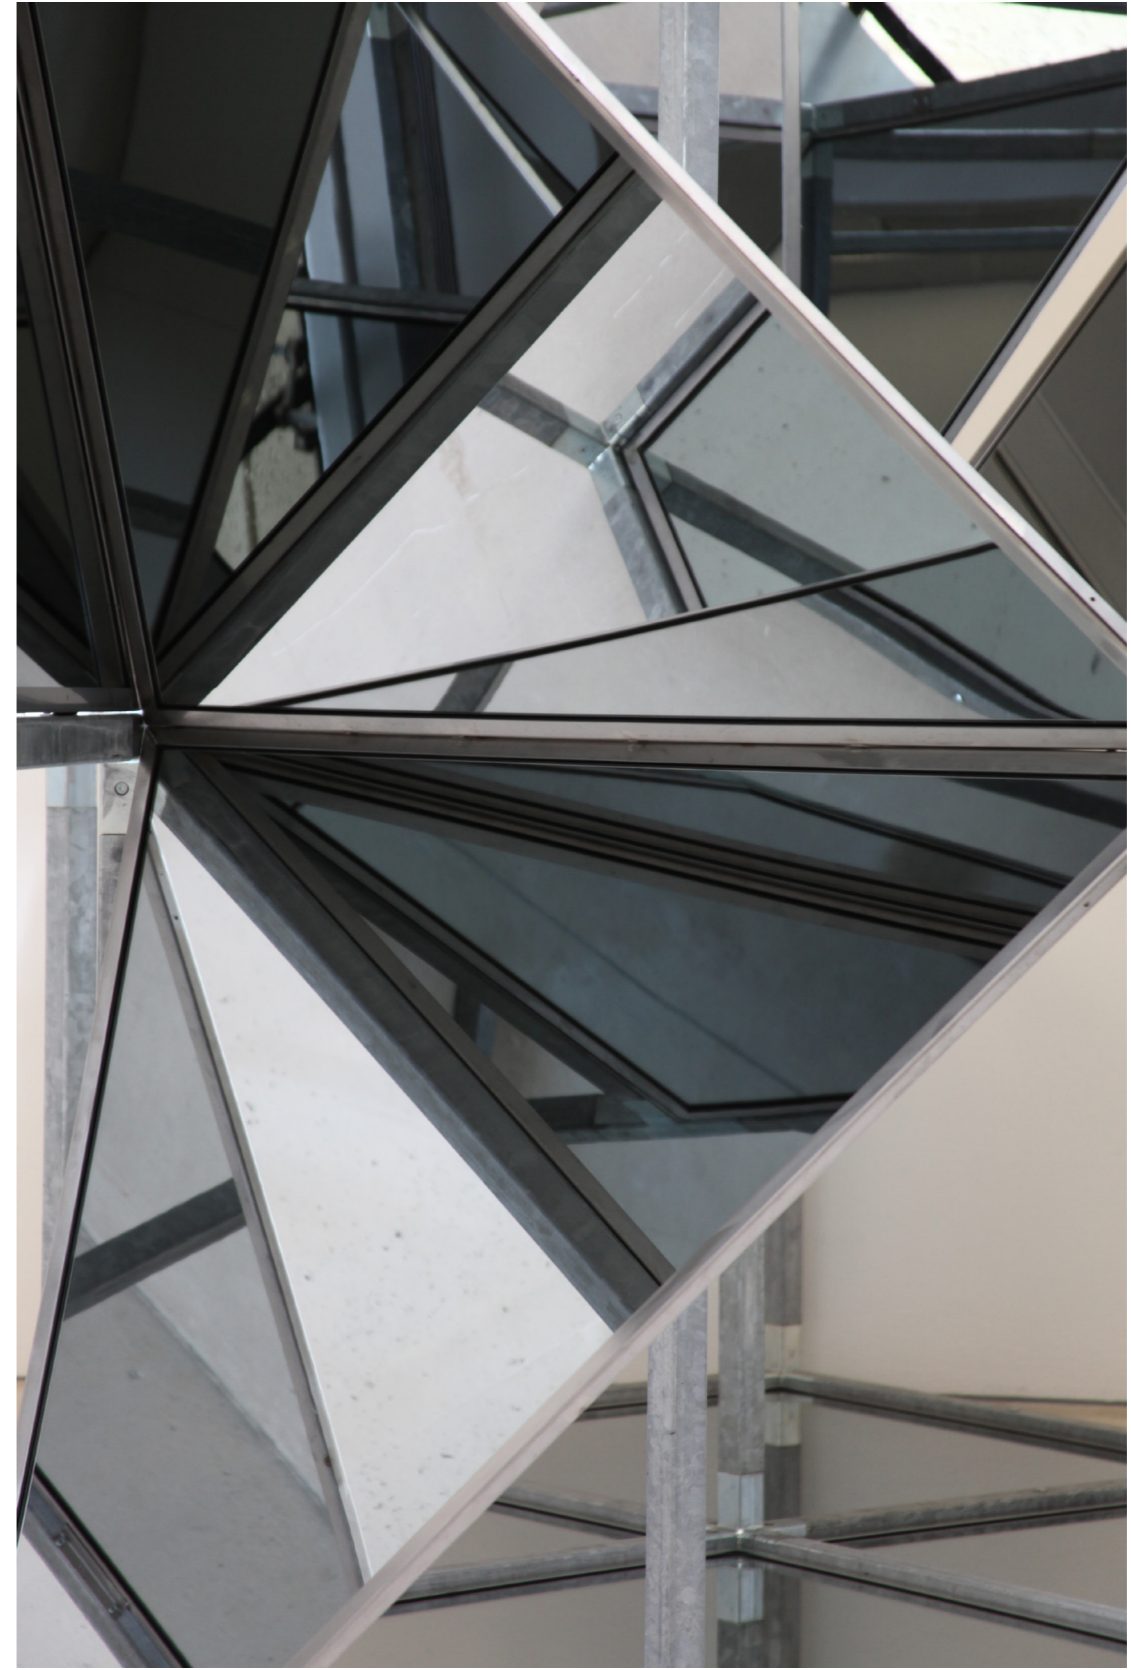

B22

Genie
to go

End of Pier Hanging Opportunity

Approx. extent of End of Pier hanging art opportunity

EvaSchlegel_2017 installation proposal A01

TITLE: NO MEN'S HEAVEN
CREATE DATE: 2017
MEDIUM: Stainless steel and toughened safty glass mirror
DIMENSIONS: 5/5/10 feet (l/w/h) for 1 unite, tot 17 units
PRICE: 750.000 USD (including transport and insallation)

EvaSchlegel_2017 installation proposal A03

EvaSchlegel_2017 installation proposal A02

TITLE: NO MEN'S HEAVEN
CREATE DATE: 2017
MEDIUM: Stainless steel and toughened safety glass mirror
DIMENSIONS: 5/5/10 feet (l/w/h) for 1 unit, tot 17 units
PRICE: 750.000 USD (including transport and installation)

EvaSchlegel_2017 installation proposal A04

TITLE: NO MEN'S HEAVEN
CREATE DATE: 2017
MEDIUM: Stainless steel and toughened safty glass mirror
DIMENSIONS: 5/5/10 feet (l/w/h) for 1 unite, tot 17 units
PRICE: 750.000 USD (including transport and insallation)

EvaSchlegel_2017 installation proposal B01

TITLE: MIRROR PAVILLON
CREATE DATE: 2017
MEDIUM: Stainless steel and toughened safty glass mirror
DIMENSIONS: 10/20/10 feet (l/w/h)
PRICE: 750.000 USD (including transport and insallation)