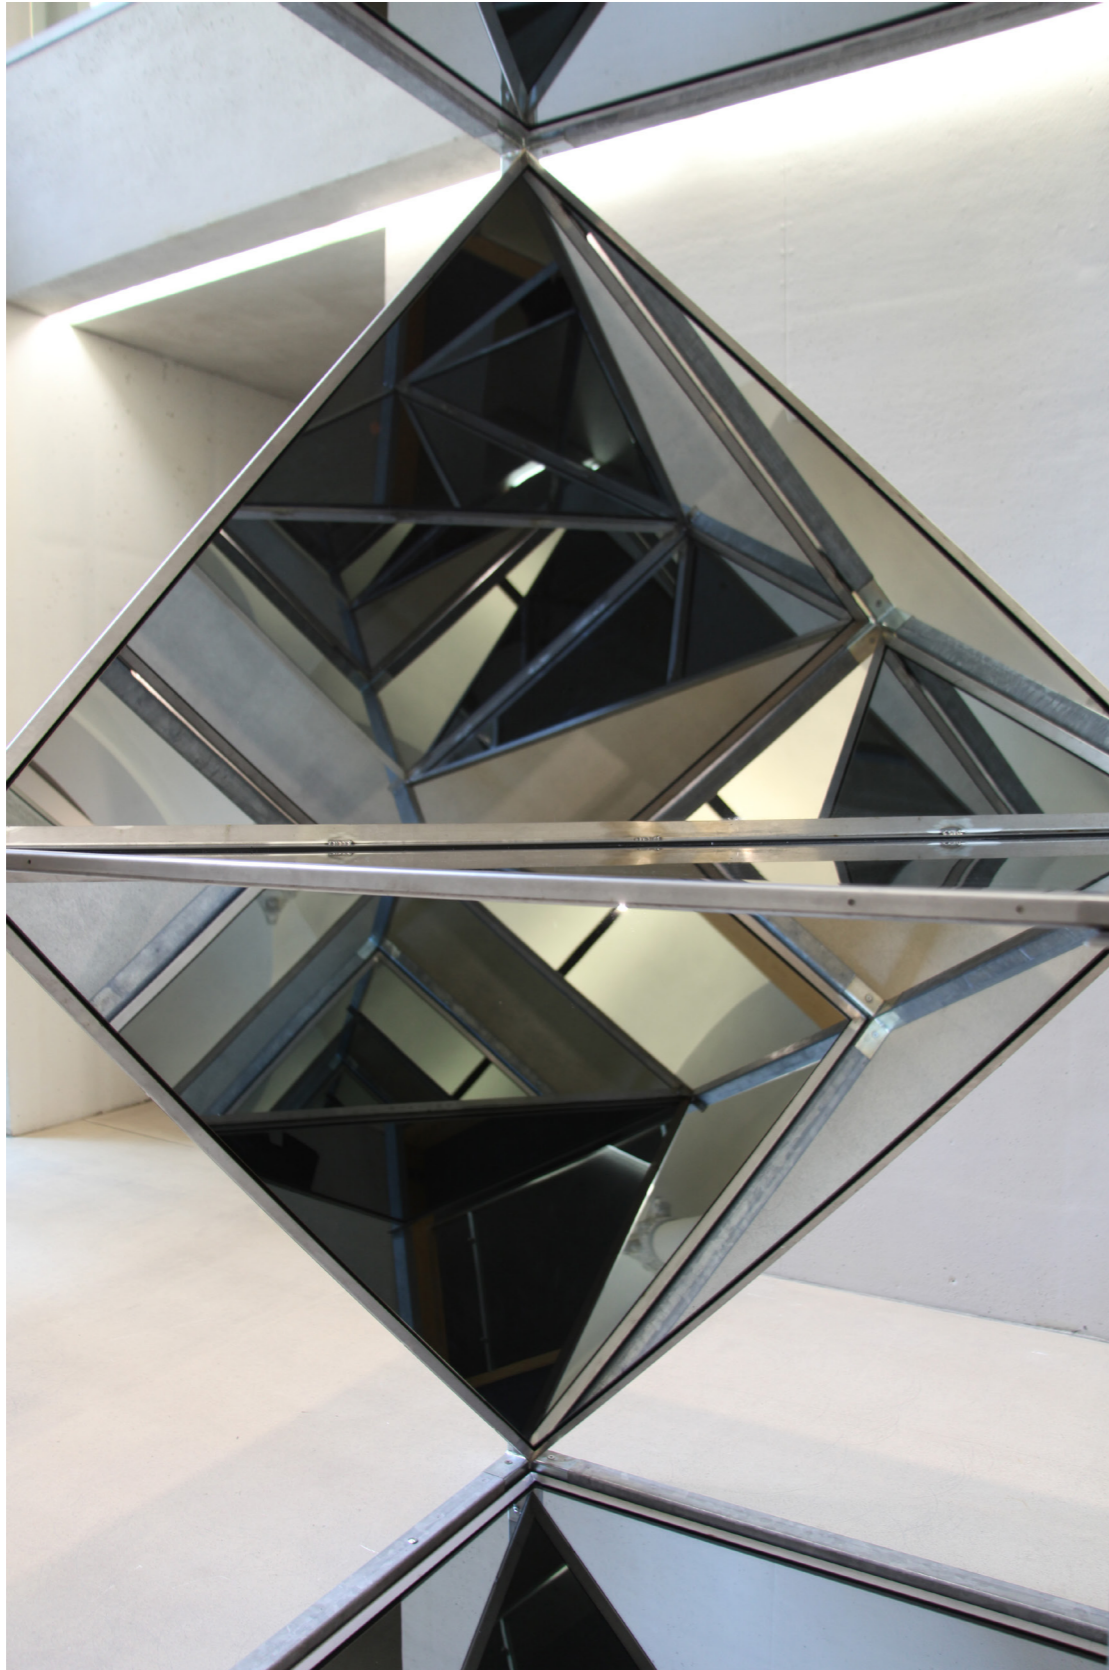

B22

Genie
to go

End of Pier Hanging Opportunity

Approx. extent of End of Pier hanging art opportunity

EvaSchlegel_2017 installation proposal A01

TITLE: NO MEN'S HEAVEN
CREATE DATE: 2017
MEDIUM: Stainless steel and toughened safty glass mirror
DIMENSIONS: 5/5/10 feet (l/w/h) for 1 unite, tot 17 units
PRICE: 750.000 USD (including transport and insallation)

EvaSchlegel_2017 installation proposal A03

EvaSchlegel_2017 installation proposal A02

TITLE: NO MEN'S HEAVEN
CREATE DATE: 2017
MEDIUM: Stainless steel and toughened safety glass mirror
DIMENSIONS: 5/5/10 feet (l/w/h) for 1 unit, tot 17 units
PRICE: 750.000 USD (including transport and installation)

EvaSchlegel_2017 installation proposal A04

TITLE: NO MEN'S HEAVEN
CREATE DATE: 2017
MEDIUM: Stainless steel and toughened safty glass mirror
DIMENSIONS: 5/5/10 feet (l/w/h) for 1 unite, tot 17 units
PRICE: 750.000 USD (including transport and insallation)

EvaSchlegel_2017 installation proposal B01

TITLE: MIRROR PAVILLON
CREATE DATE: 2017
MEDIUM: Stainless steel and toughened safty glass mirror
DIMENSIONS: 10/20/10 feet (l/w/h)
PRICE: 750.000 USD (including transport and insallation)