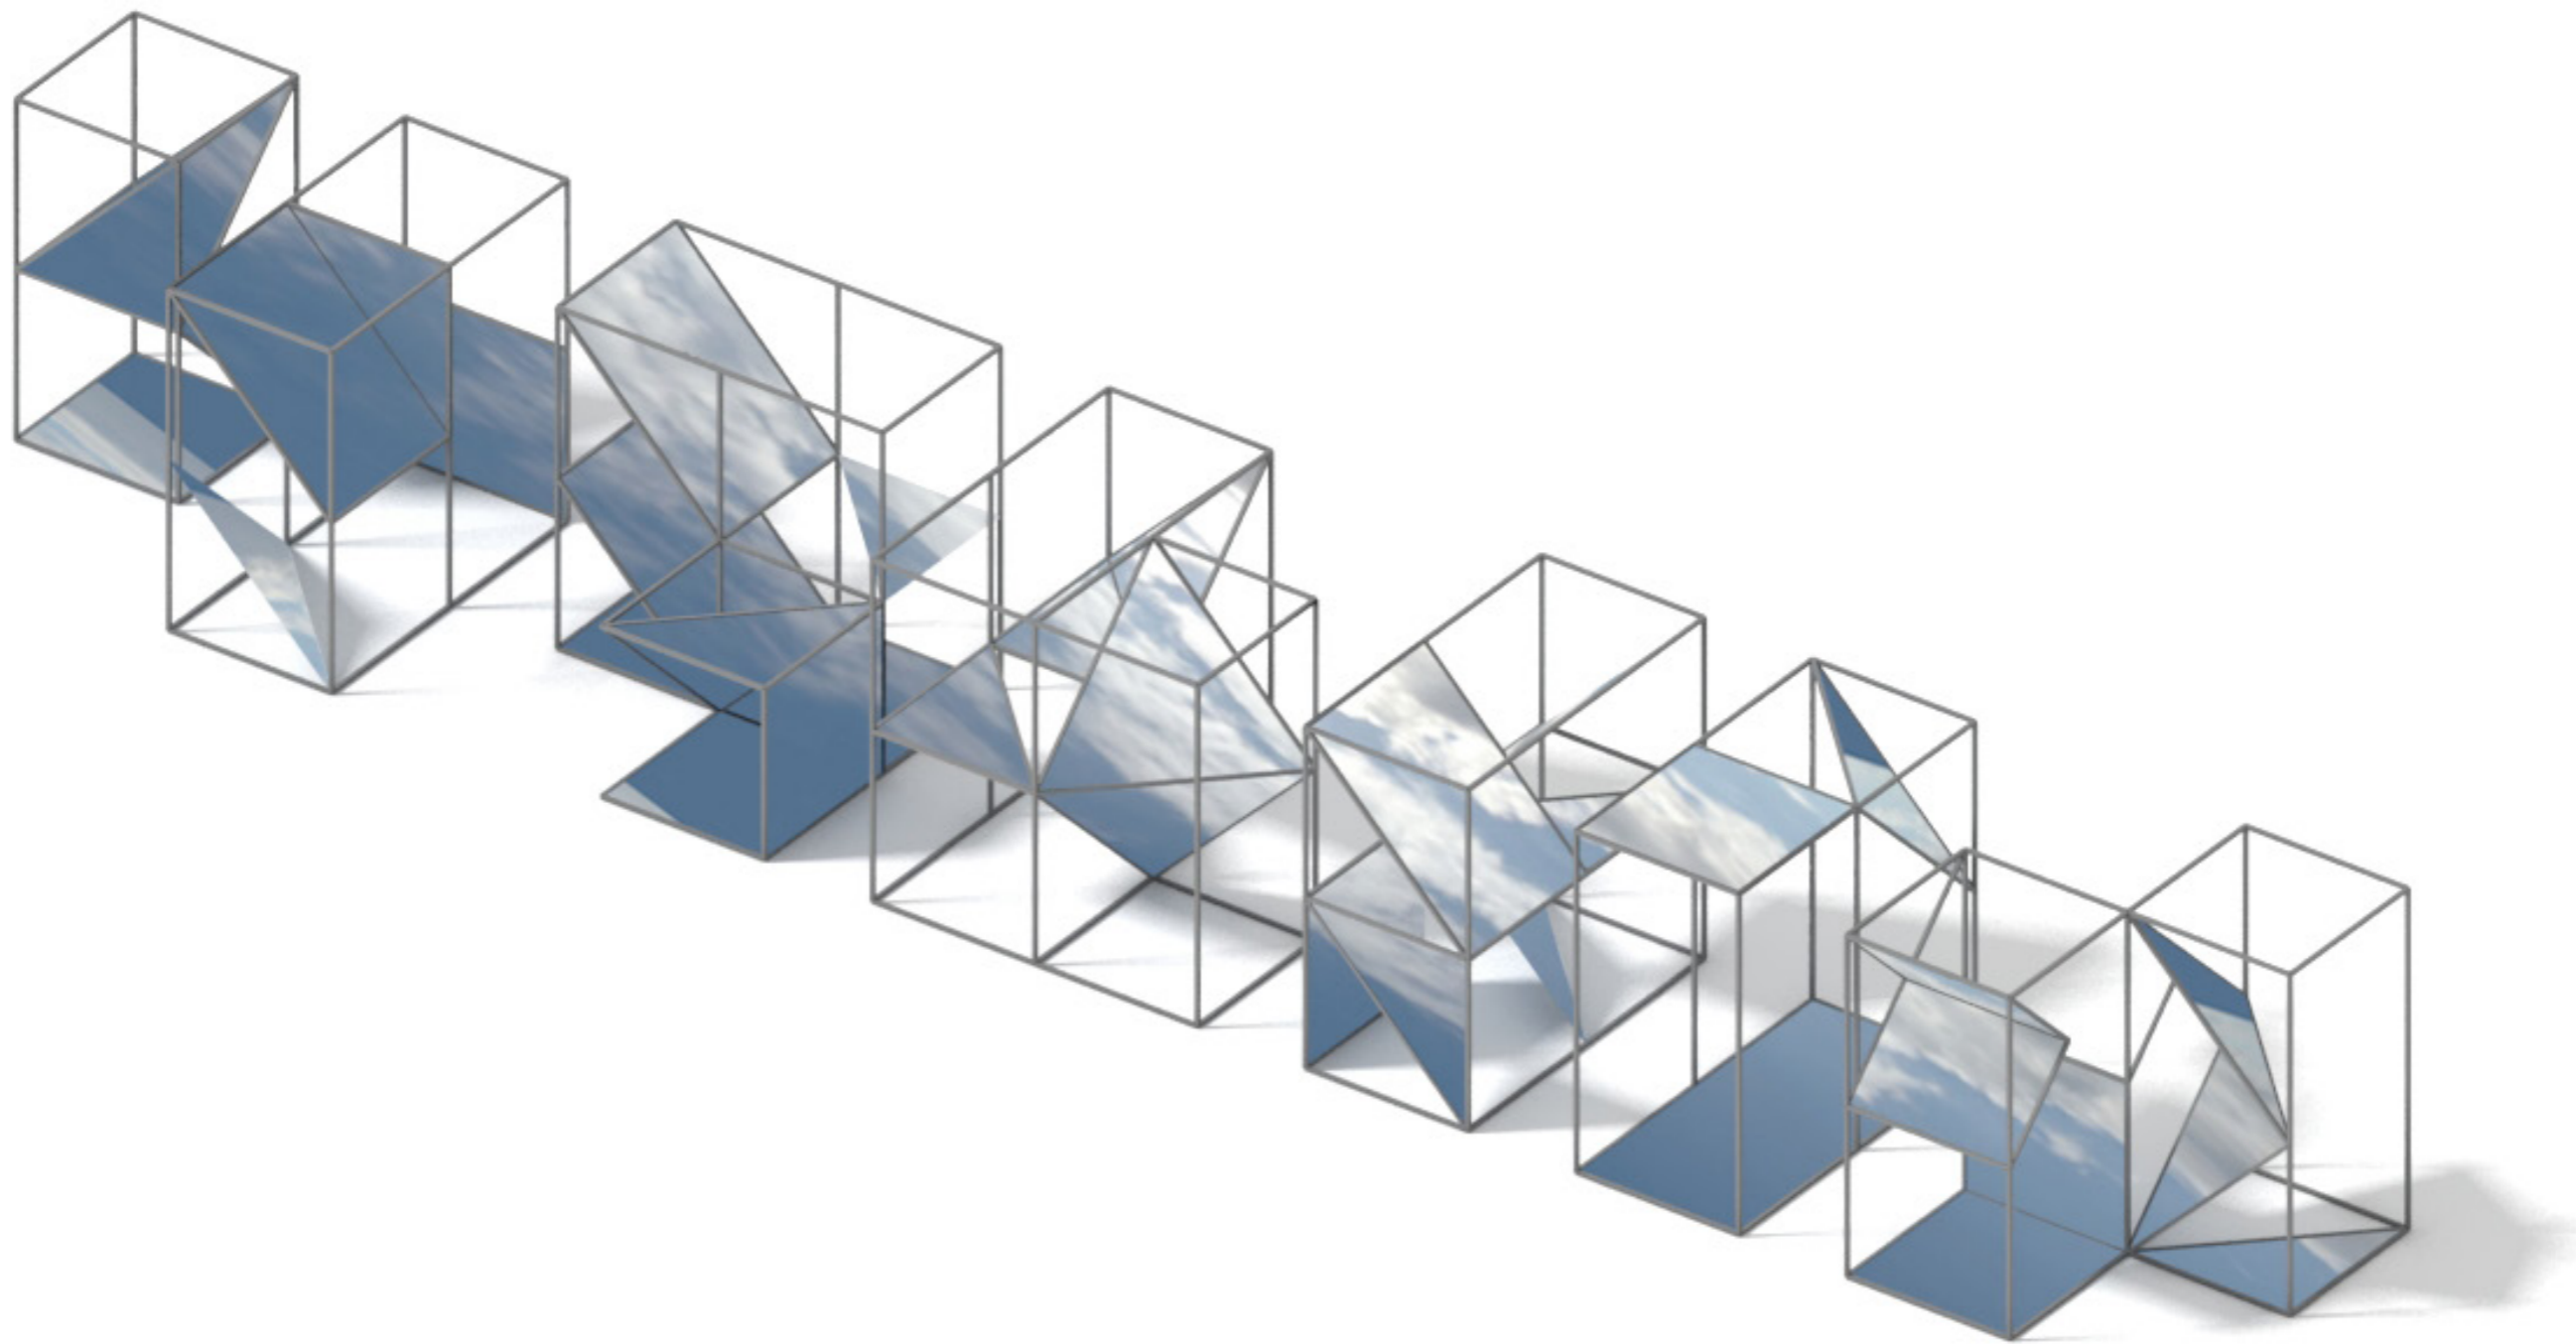

B22

Genie
to go

End of Pier Hanging Opportunity

Approx. extent of End of Pier hanging art opportunity

EvaSchlegel_2017 installation proposal A01

TITLE: NO MEN'S HEAVEN
CREATE DATE: 2017
MEDIUM: Stainless steel and toughened safty glass mirror
DIMENSIONS: 5/5/10 feet (l/w/h) for 1 unite, tot 17 units
PRICE: 750.000 USD (including transport and insallation)

EvaSchlegel_2017 installation proposal A04

TITLE: NO MEN'S HEAVEN
CREATE DATE: 2017
MEDIUM: Stainless steel and toughened safty glass mirror
DIMENSIONS: 5/5/10 feet (l/w/h) for 1 unite, tot 17 units
PRICE: 750.000 USD (including transport and insallation)

EvaSchlegel_2017 installation proposal A05

EvaSchlegel_2017 installation proposal A06

TITLE: NO MEN'S HEAVEN
CREATE DATE: 2017
MEDIUM: Stainless steel and toughened safty glass mirror
DIMENSIONS: 5/5/10 feet (l/w/h) for 1 unite, tot 17 units
PRICE: 750.000 USD (including transport and insallation)

vcv

TITLE: NO MEN'S HEAVEN
CREATE DATE: 2017
MEDIUM: Stainless steel and toughened safty glass mirror
DIMENSIONS: 5/5/10 feet (l/w/h) for 1 unite, tot 17 units
PRICE: 750.000 USD (including transport and insallation)