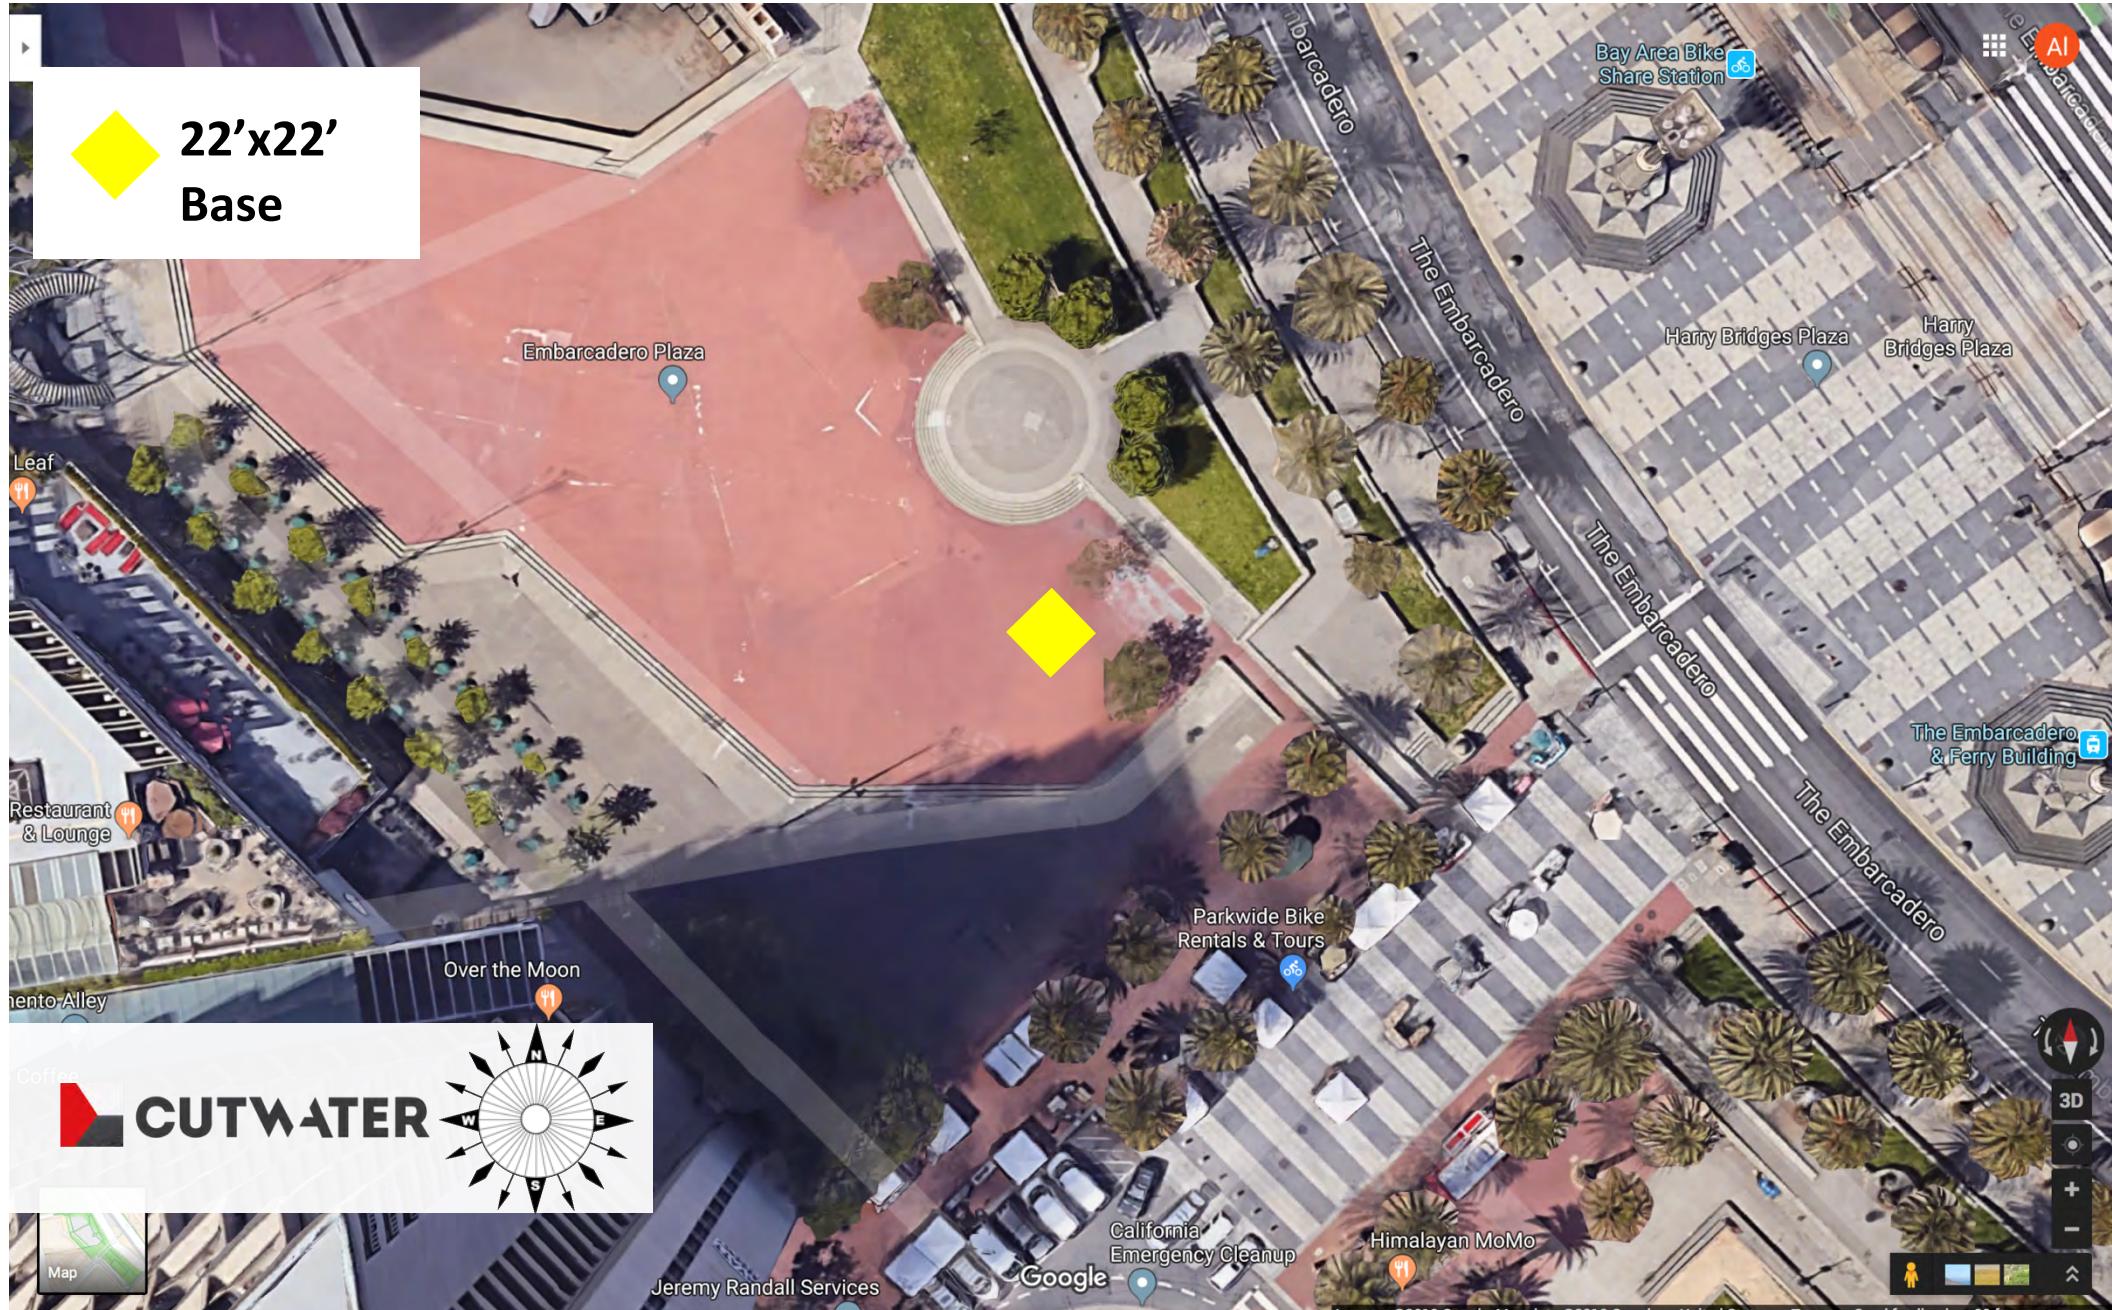

The tower is meant to be visually engaging both from a distance and up close.

The installation will be in place from July 22nd through October 17th, 2019. It is privately funded by Unison Corporation, a home building company.

Overview Map

Gateway Tower Art Installation

Embarcadero Plaza

San Francisco, CA 94105

Target Date: Week of July 15th 2019

Locations Contact

EP/Brooke Hopkins: 310.343.1645

Locations/ Alan Vasquez: 831.402.5668

 **22'x22'**
Base

Location Preview

Locations Contact

EP/Brook Hopkins: 310.343.1645

Locations/ Alan Vasquez: 831.402.5668

Gateway Tower Art Installation

Embarcadero Plaza

San Francisco, CA 94105

Target Date: Week of July 15th 2019

Location Preview

Locations Contact

EP/Brook Hopkins: 310.343.1645

Locations/ Alan Vasquez: 831.402.5668

Gateway Tower Art Installation

Embarcadero Plaza

San Francisco, CA 94105