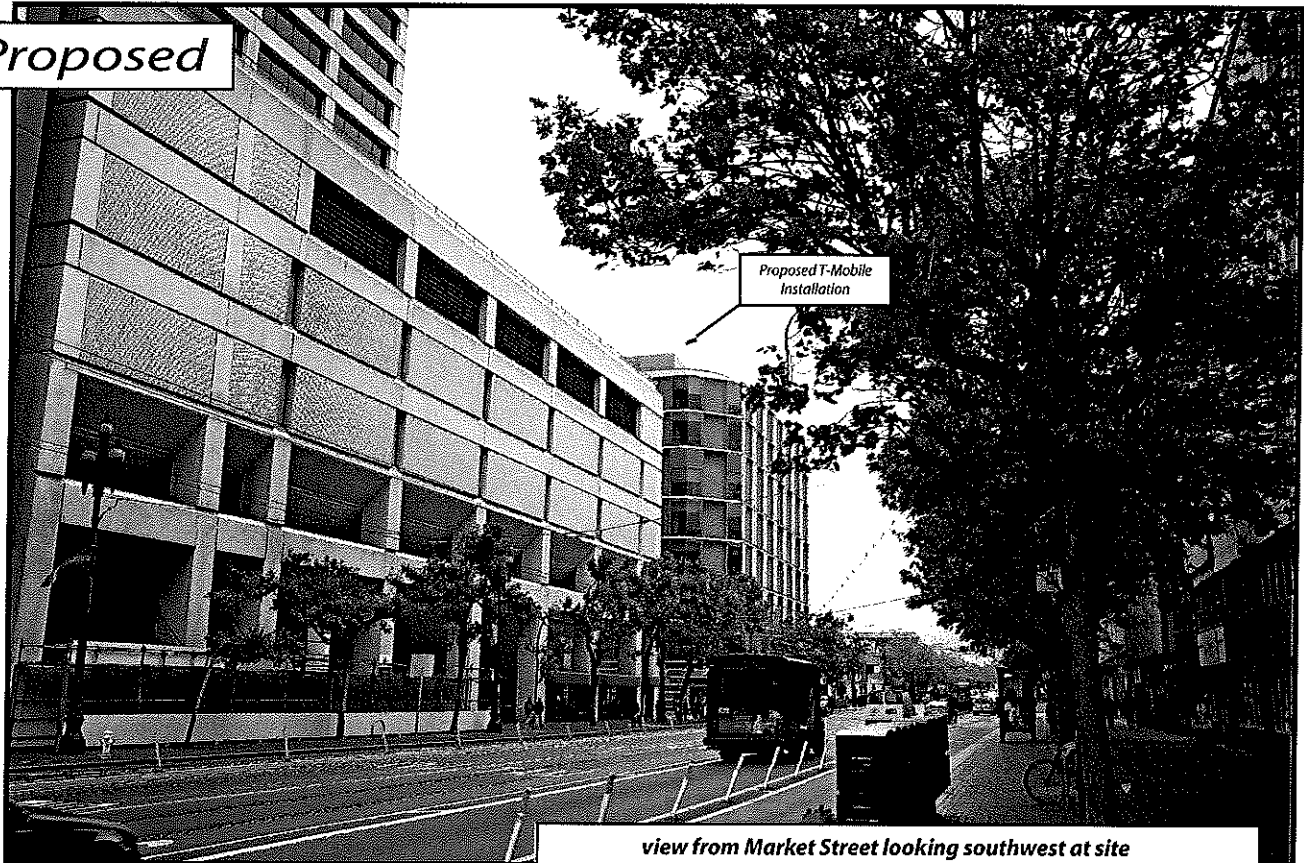

Existing

Proposed

view from Market Street looking southwest at site

AdvanceSim
Photo Simulation Solutions
Contact (925) 202-8507

T-Mobile

SF70359A - Market Street
1525 Market Street, San Francisco, CA
Photosims Produced on 7-28-2015

Existing

Proposed

view from Market Street looking northeast at site

AdvanceSim
Photo Simulation Solutions
Contact (925) 202-8507

T-Mobile

SF70359A - 1525 Market Street
1525 Market Street, San Francisco, CA
Photosims Produced on 7-28-2015