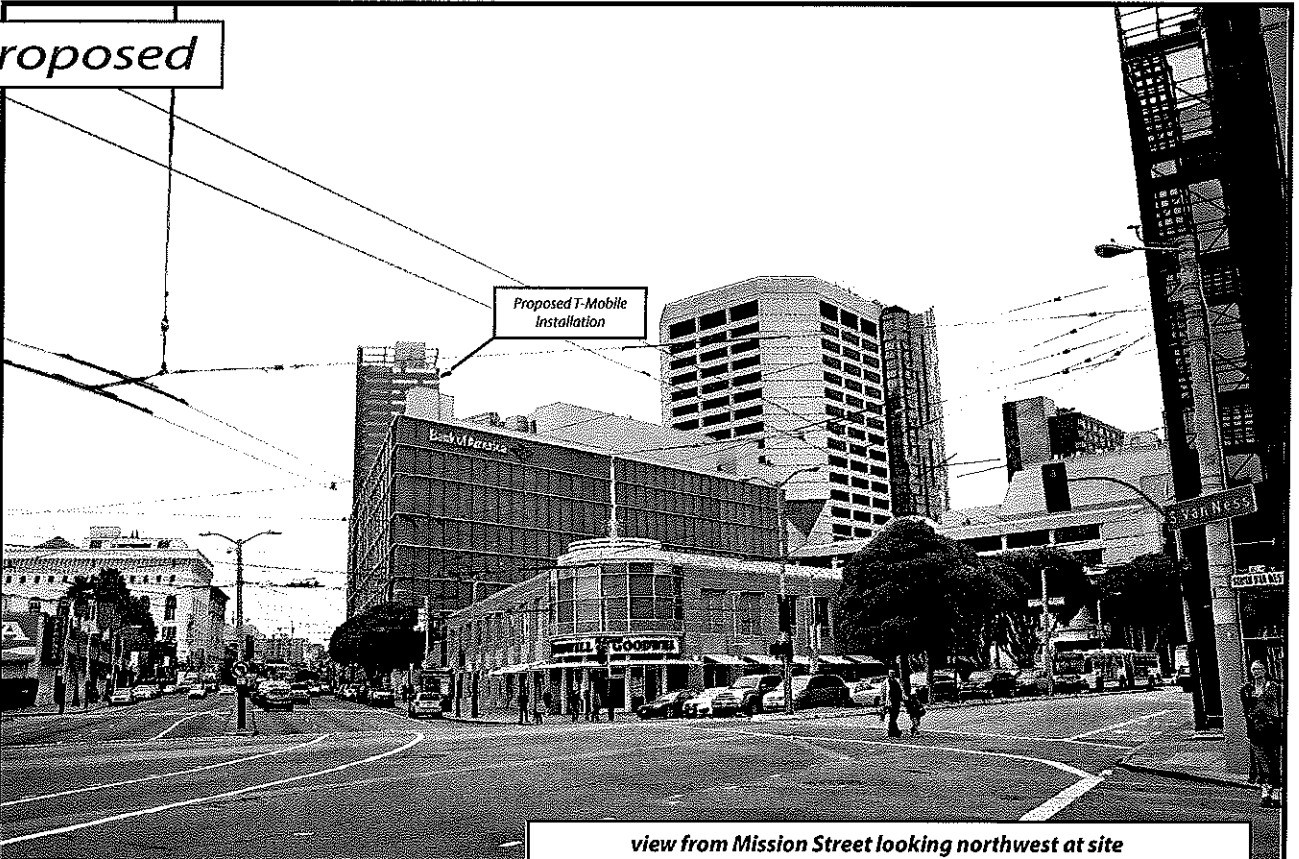

view from Mission Street looking northwest at site

Proposed