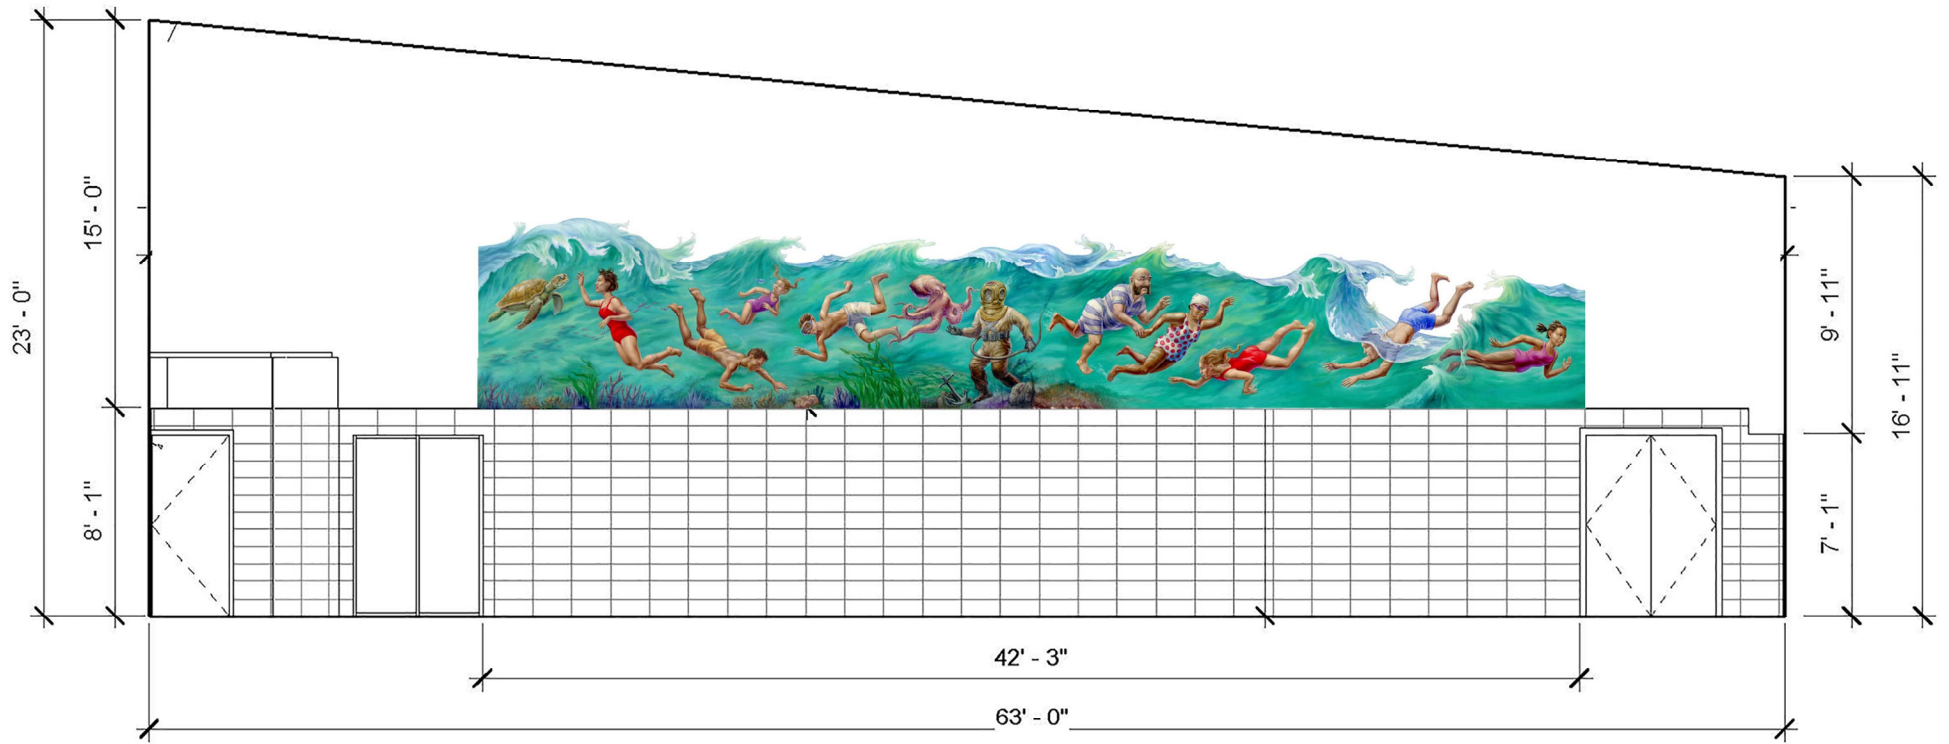

**Rossi Pool
Revised Design**

PRESS SPACE TO WALK ON THE GROUND

1A

NATATORIUM

3/16" = 1'-0"