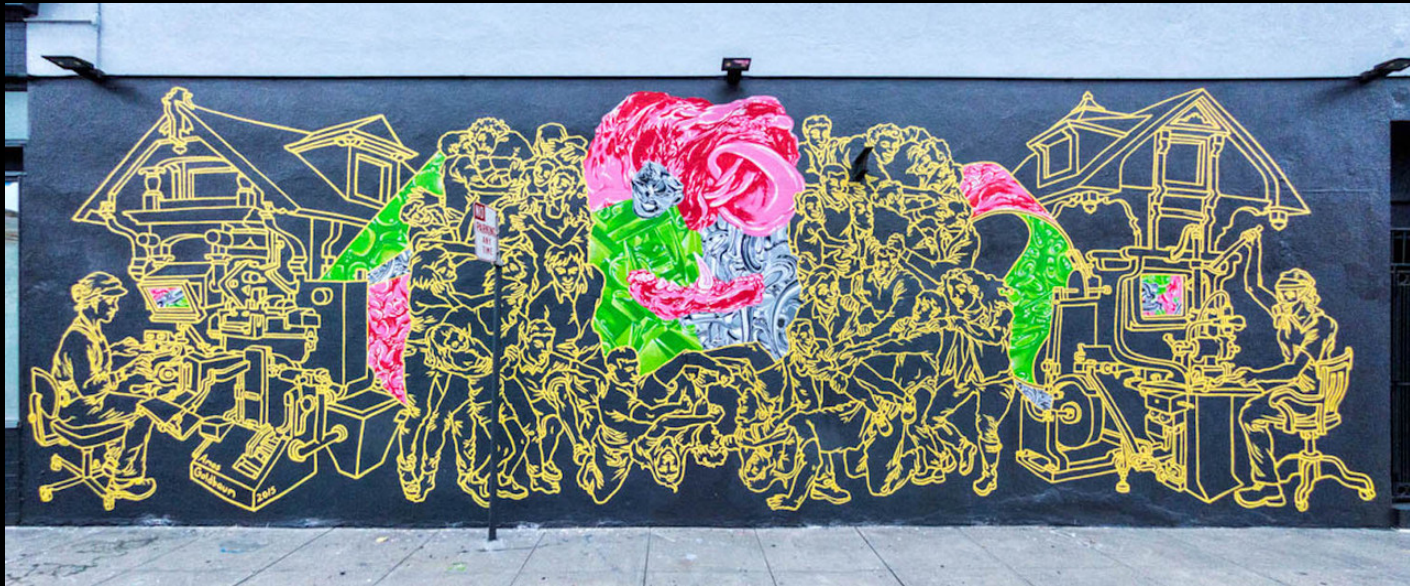

**StreetSmARTS Mural
Program Artist Pool**

fnch

Deborah Ascheim

David Benzler

Nico Berry

Christopher Burch

Mary Finlayson

Perry Fong