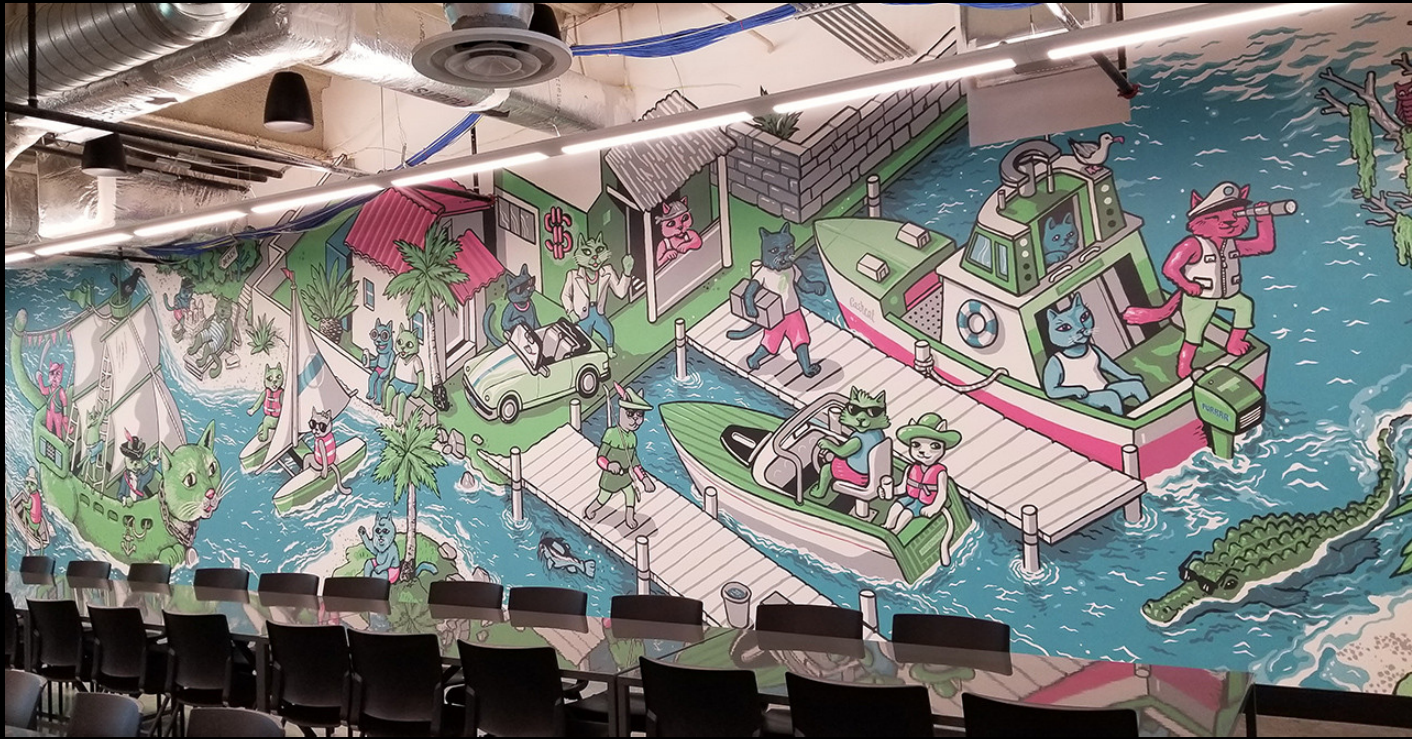

Mila Sketch