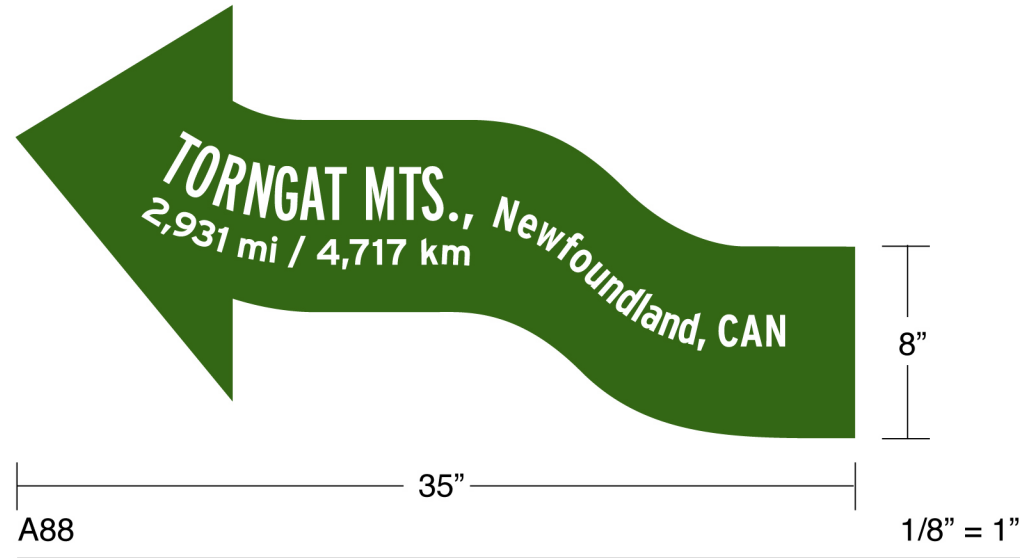

Placement of engraved question : View looking north
Not to scale

Typography for post engraving

1/8" = 1"

▲ N 0°/360°
SECTION DIAGRAM
1/4" = 1"

EDINBURGH CASTLE, Scotland
5,049 mi / 8,126 km

40" 5.5"

A70 1/8" = 1"

OUTER SPACE
50-76 mi / 80-122 km

30" 5.5"

A74 1/8" = 1"

FRENCH QUARTER, New Orleans
1,924 mi / 3,097 km

34" 5.5"

A71 1/8" = 1"

BUTCHART GARDENS, Victoria, BC
747 mi / 1,202 km

31" 5.5"

A75 1/8" = 1"

加拉巴哥群島
3,338 mi / 5,372 km

37" 5.5"

A72 1/8" = 1"

SUTRO BATHS
3.6 mi / 5.8 km

30" 5.5"

A73 1/8" = 1"

▲ N 0°/360°
SECTION DIAGRAM
1/4" = 1"

▲ N 0°/360°
SECTION DIAGRAM
1/4" = 1"

▲ N 0°/360°
SECTION DIAGRAM
1/4" = 1"

▲ N 0°/360°
SECTION DIAGRAM
1/4" = 1"

▲ N 0°/360°
SECTION DIAGRAM
1/4" = 1"

▲
N 0°/360°
SECTION DIAGRAM
1/4" = 1"