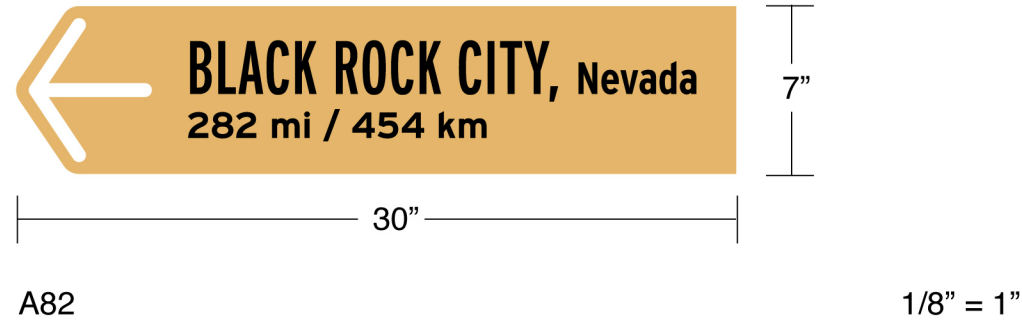

Placement of engraved question : View looking north
Not to scale

Typography for post engraving

1/8" = 1"

▲ N 0°/360°
SECTION DIAGRAM
1/4" = 1"

EDINBURGH CASTLE, Scotland
5,049 mi / 8,126 km

40" 5.5"

A70 1/8" = 1"

OUTER SPACE
50-76 mi / 80-122 km

30" 5.5"

A74 1/8" = 1"

FRENCH QUARTER, New Orleans
1,924 mi / 3,097 km

34" 5.5"

A71 1/8" = 1"

BUTCHART GARDENS, Victoria, BC
747 mi / 1,202 km

31" 5.5"

A75 1/8" = 1"

加拉巴哥群島
3,338 mi / 5,372 km

37" 5.5"

A72 1/8" = 1"

SUTRO BATHS
3.6 mi / 5.8 km

30" 5.5"

A73 1/8" = 1"

▲ N 0°/360°
SECTION DIAGRAM
1/4" = 1"

▲ N 0°/360°
SECTION DIAGRAM
1/4" = 1"

▲ N 0°/360°
SECTION DIAGRAM
1/4" = 1"

▲ N 0°/360°
SECTION DIAGRAM
1/4" = 1"

▲ N 0°/360°
SECTION DIAGRAM
1/4" = 1"

▲
N 0°/360°
SECTION DIAGRAM
1/4" = 1"