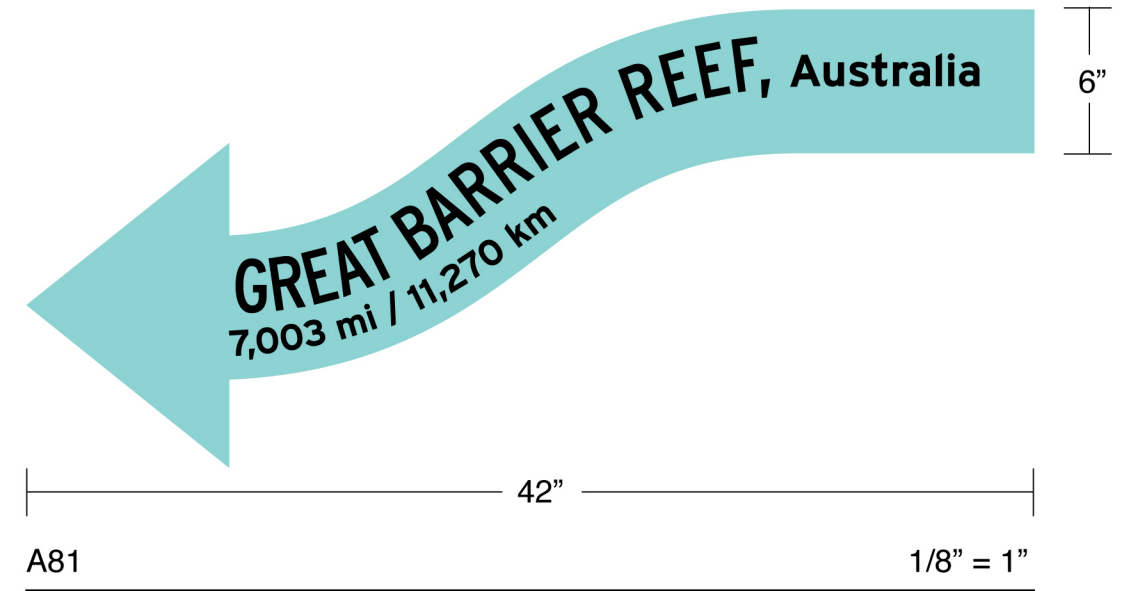

Placement of engraved question : View looking north
Not to scale

Typography for post engraving

1/8" = 1"

▲ N 0°/360°
SECTION DIAGRAM
1/4" = 1"

EDINBURGH CASTLE, Scotland
5,049 mi / 8,126 km

40" 5.5"

A70 1/8" = 1"

OUTER SPACE
50-76 mi / 80-122 km

30" 5.5"

A74 1/8" = 1"

FRENCH QUARTER, New Orleans
1,924 mi / 3,097 km

34" 5.5"

A71 1/8" = 1"

BUTCHART GARDENS, Victoria, BC
747 mi / 1,202 km

31" 5.5"

A75 1/8" = 1"

加拉巴哥群島
3,338 mi / 5,372 km

37" 5.5"

A72 1/8" = 1"

SUTRO BATHS
3.6 mi / 5.8 km

30" 5.5"

A73 1/8" = 1"

▲ N 0°/360°
SECTION DIAGRAM
1/4" = 1"

▲ N 0°/360°
SECTION DIAGRAM
1/4" = 1"

▲ N 0°/360°
SECTION DIAGRAM
1/4" = 1"

▲ N 0°/360°
SECTION DIAGRAM
1/4" = 1"

▲ N 0°/360°
SECTION DIAGRAM
1/4" = 1"

▲
N 0°/360°
SECTION DIAGRAM
1/4" = 1"