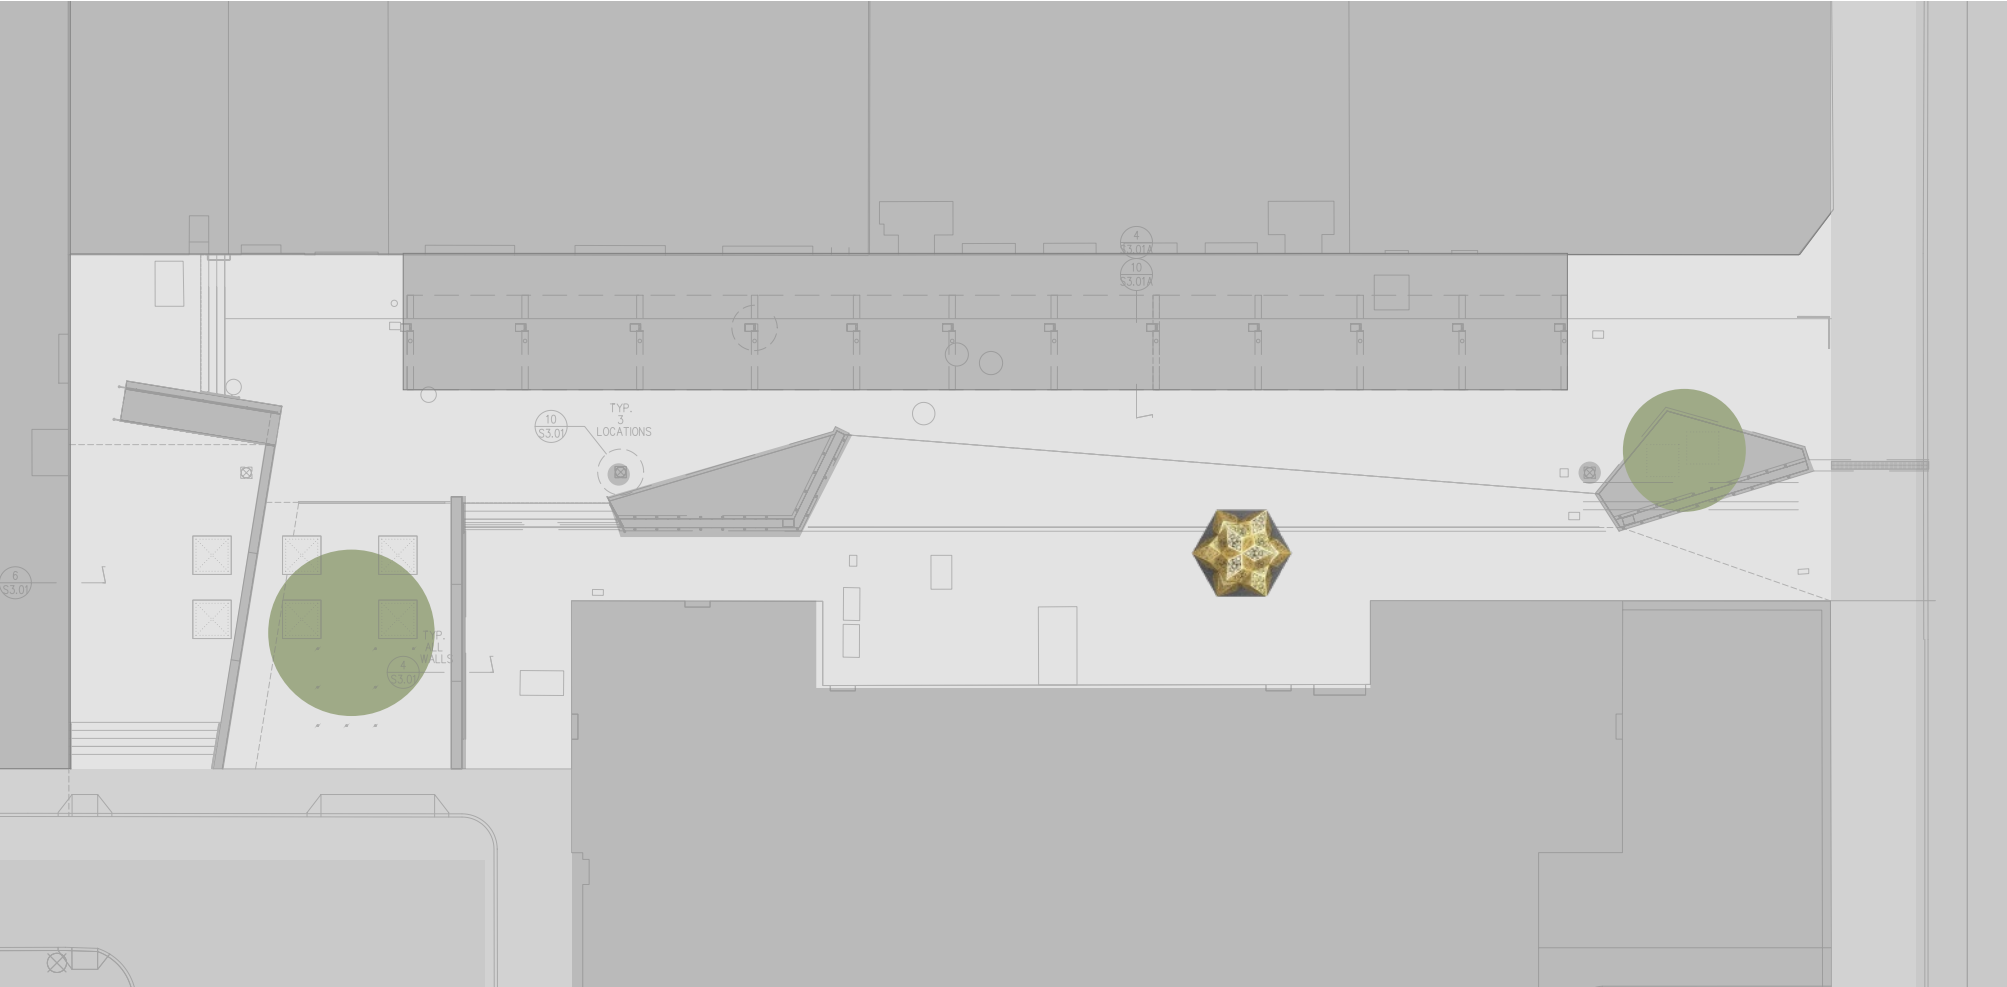

AURUM

ARTWORK FOR MINT PLAZA
BY HYBYCOZO:
YELENA FILIPCHUK
& SERGE BEAULIEU

CONFIRMED LOCATION

LIGHTING

ARTWORK GLOWS AND CASTS PATTERNS ONTO THE SURROUNDING GROUND. COLOR AND BRIGHTNESS WILL SHIFT VERY SLOWLY THROUGHOUT THE NIGHT.

Final Specifications

- 11 FT
- 2400 LBS
- 8 inch raised base +/- 1inch due to grade with 4 inch +/- 2 inches due to grade lip for ADA requirement