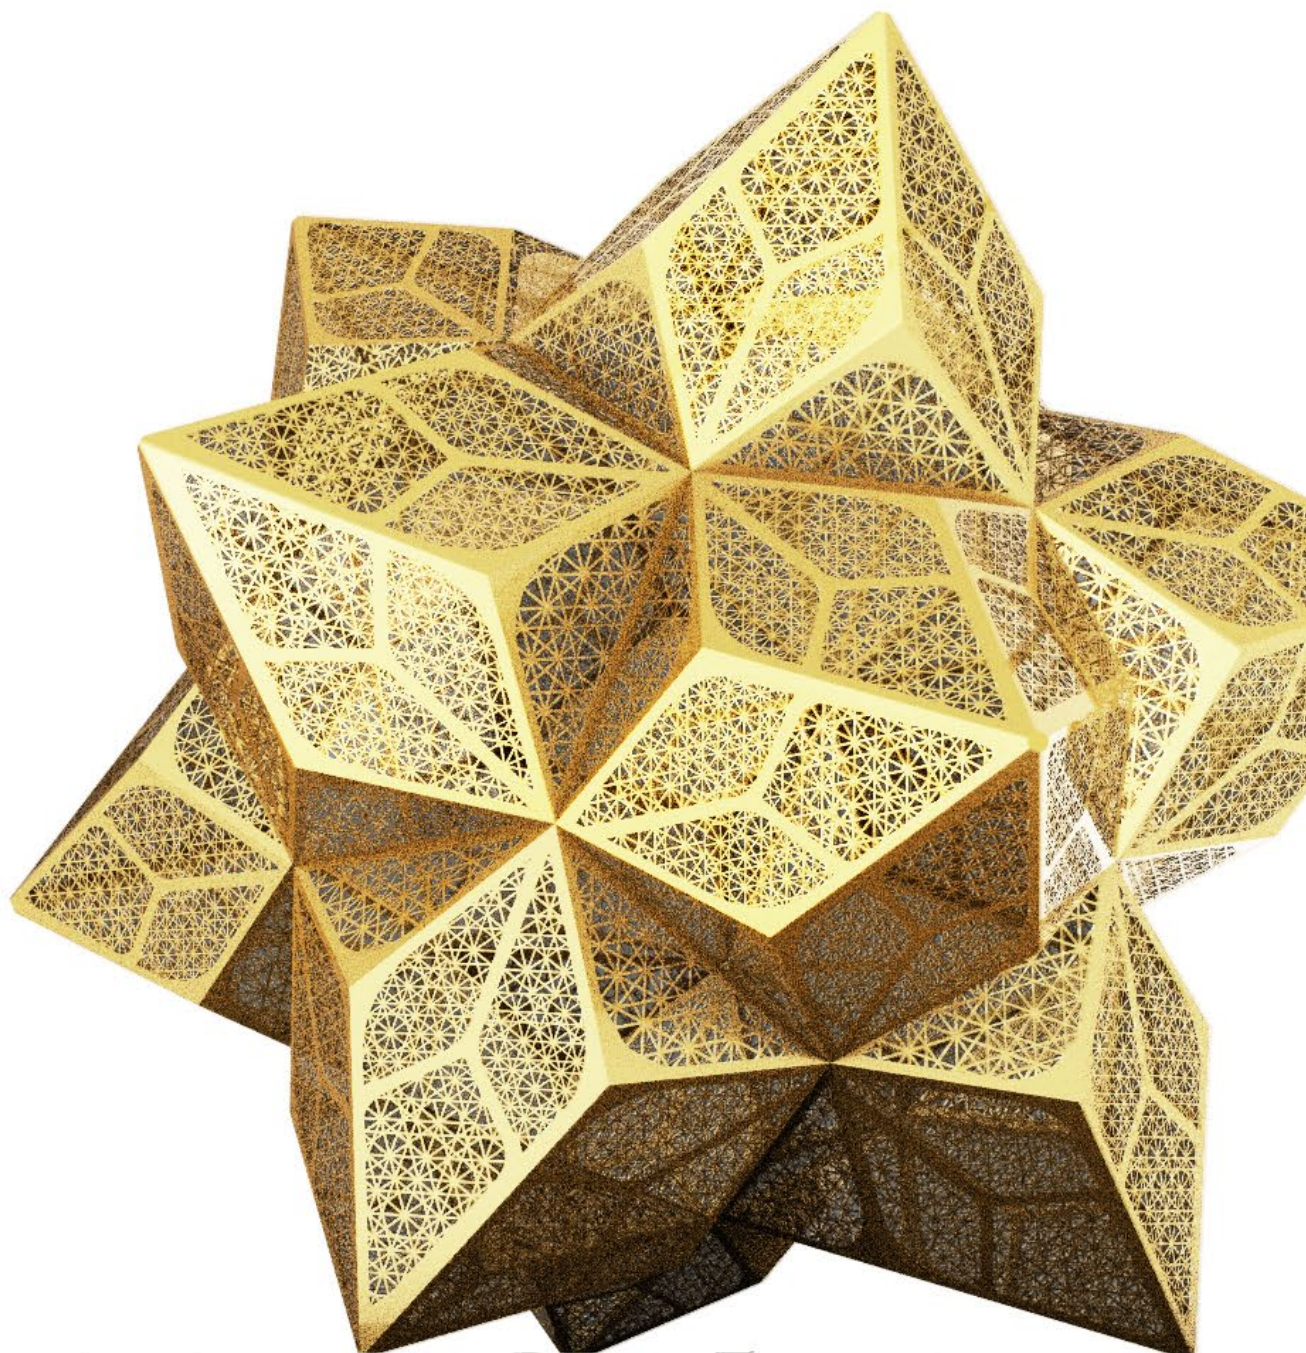

AURUM

ARTWORK FOR MINT PLAZA
BY HYBYCOZO:
YELENA FILIPCHUK
& SERGE BEAULIEU

CONFIRMED LOCATION

LIGHTING

ARTWORK GLOWS AND CASTS PATTERNS ONTO THE SURROUNDING GROUND. COLOR AND BRIGHTNESS WILL SHIFT VERY SLOWLY THROUGHOUT THE NIGHT.

Final Specifications

- 11 FT
- 2400 LBS
- 8 inch raised base +/- 1inch due to grade with 4 inch +/- 2 inches due to grade lip for ADA requirement