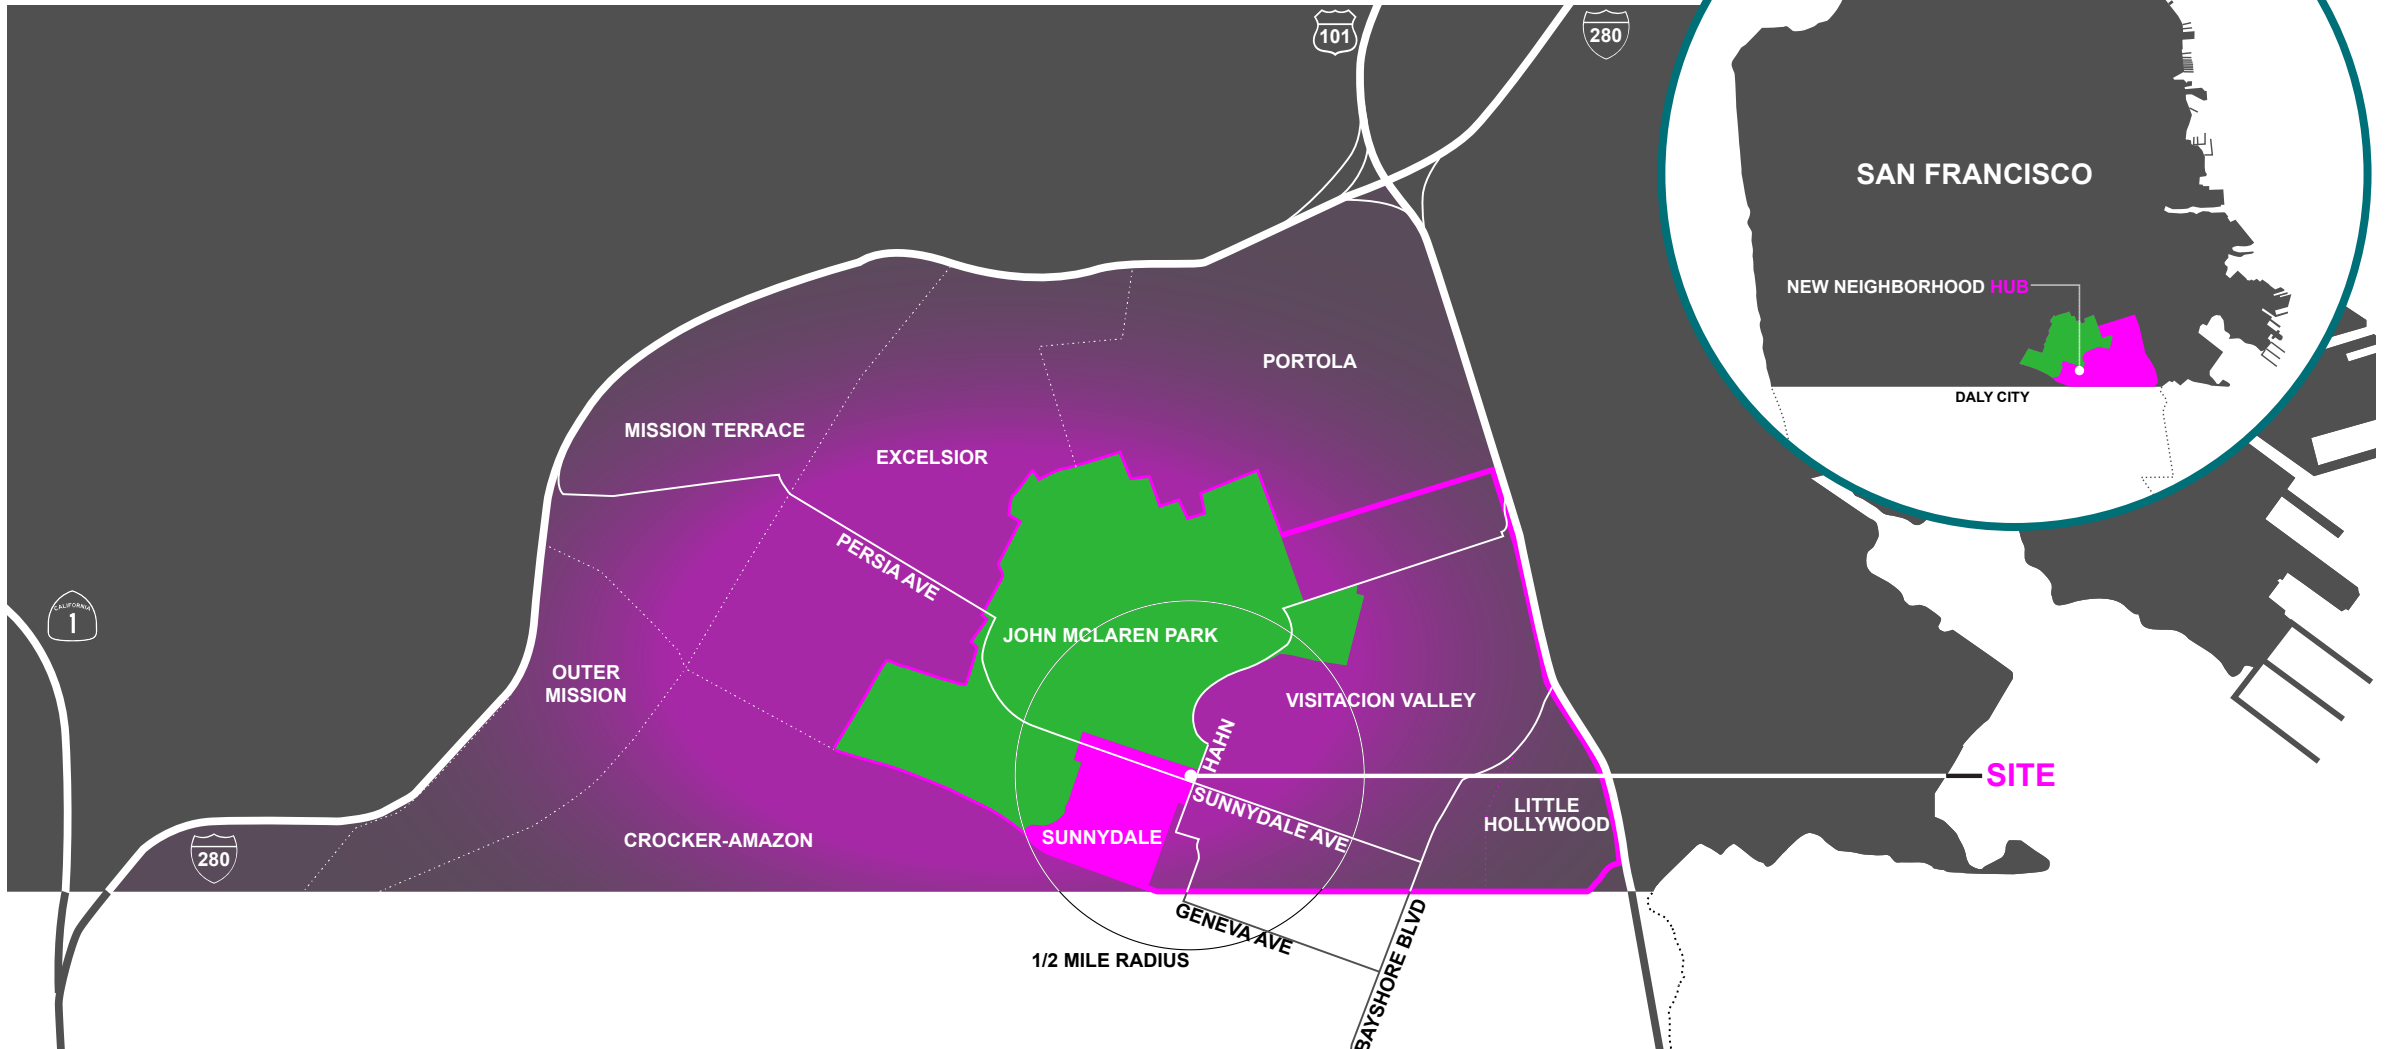

HERZ PLAYGROUND RECREATION CENTER

CIVIC DESIGN REVIEW | PHASE 2 DESIGN DEVELOPMENT

MAY 17, 2021

A partnership of San Francisco Recreation and Parks Department, Mercy Housing, and Related CA

PROJECT LOCATION: 160 HAHN STREET