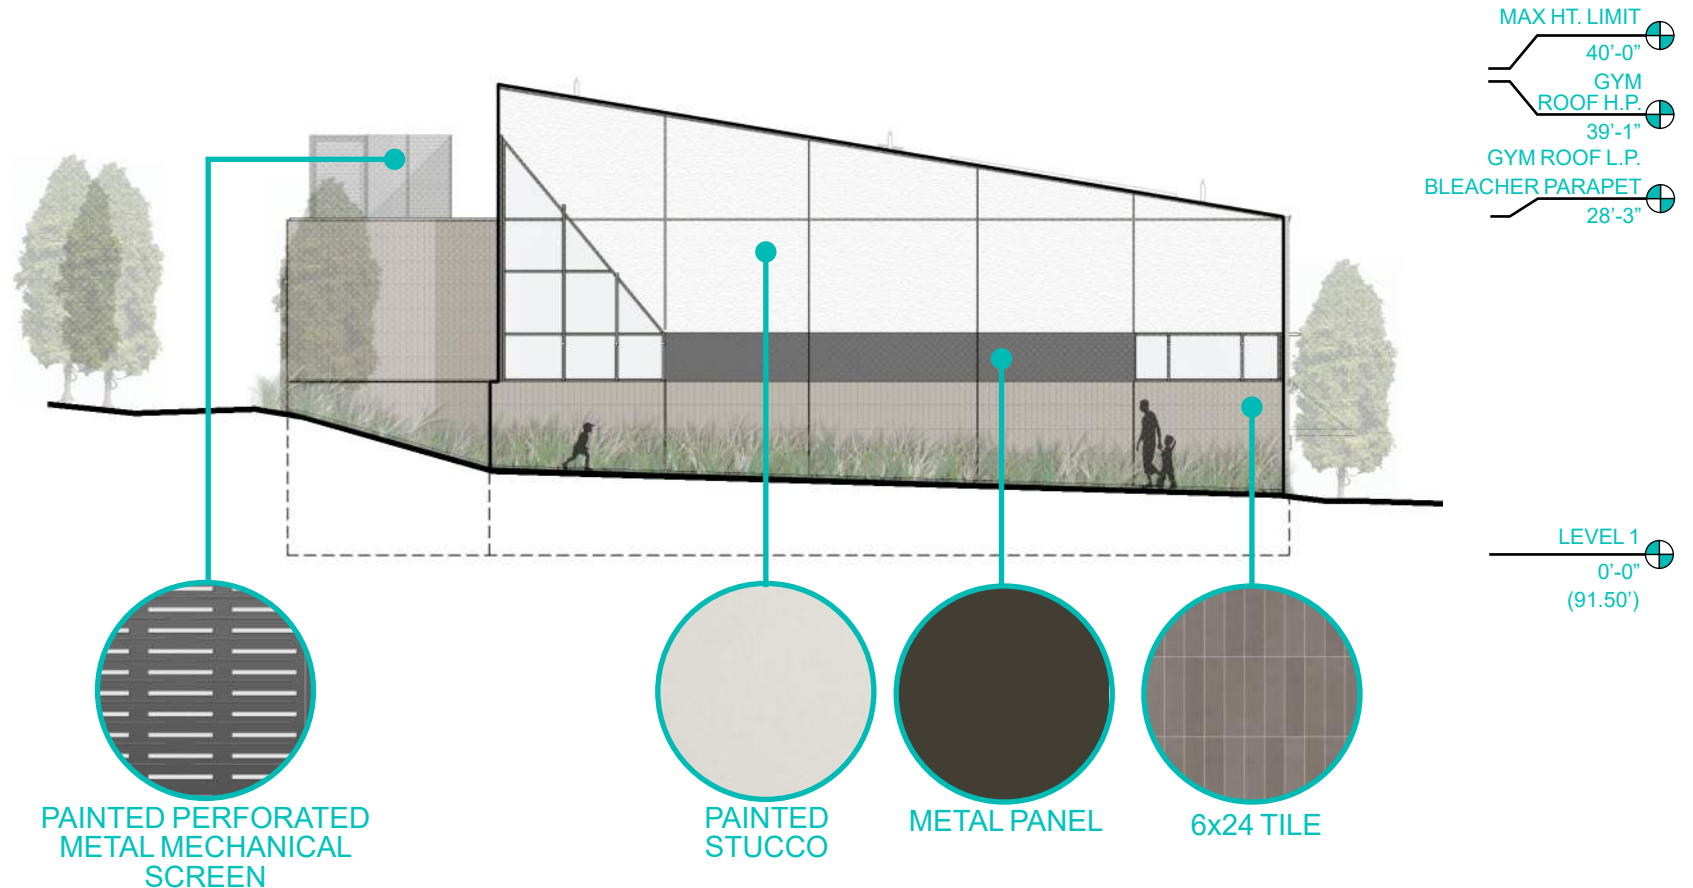

HAHN STREET | EAST ELEVATION

EXTERIOR ELEVATIONS: MATERIAL PALETTE

SOUTH ELEVATION

EXTERIOR ELEVATIONS: MATERIAL PALETTE

WEST ELEVATION

EXTERIOR ELEVATIONS: MATERIAL PALETTE

COMPOSITE PANEL
W/ WOOD VENEER

6x24 TILE

PAINTED
STUCCO

EXTERIOR LIGHT
BEGA
ADJUSTABLE
SURFACE
WASHER

PAINTED PERFORATED
METAL MECHANICAL
SCREEN

METAL PANEL

NORTH ELEVATION

THE GYM PLAZA

A WELCOMING LANDING FOR THE RECREATION CENTER WITH LINKS TO THE PARK AND COMMUNITY CENTER

THE LOOKOUT

A CENTRAL ACTIVITY SPACE FOR ALL AGES AT THE HEART OF THE PARK

THE LOOKOUT + THE GYM PLAZA

BENCHES AND PICNIC TABLES

HARVEST + GLIDE | LOLL + LANDSCAPE FORMS

NATURE EXPLORATION AREA

A JOYFUL AND SAFE DESTINATION TO ENGAGE CHILDREN'S SENSES AS THEY EXPLORE, DISCOVER, AND LEARN.