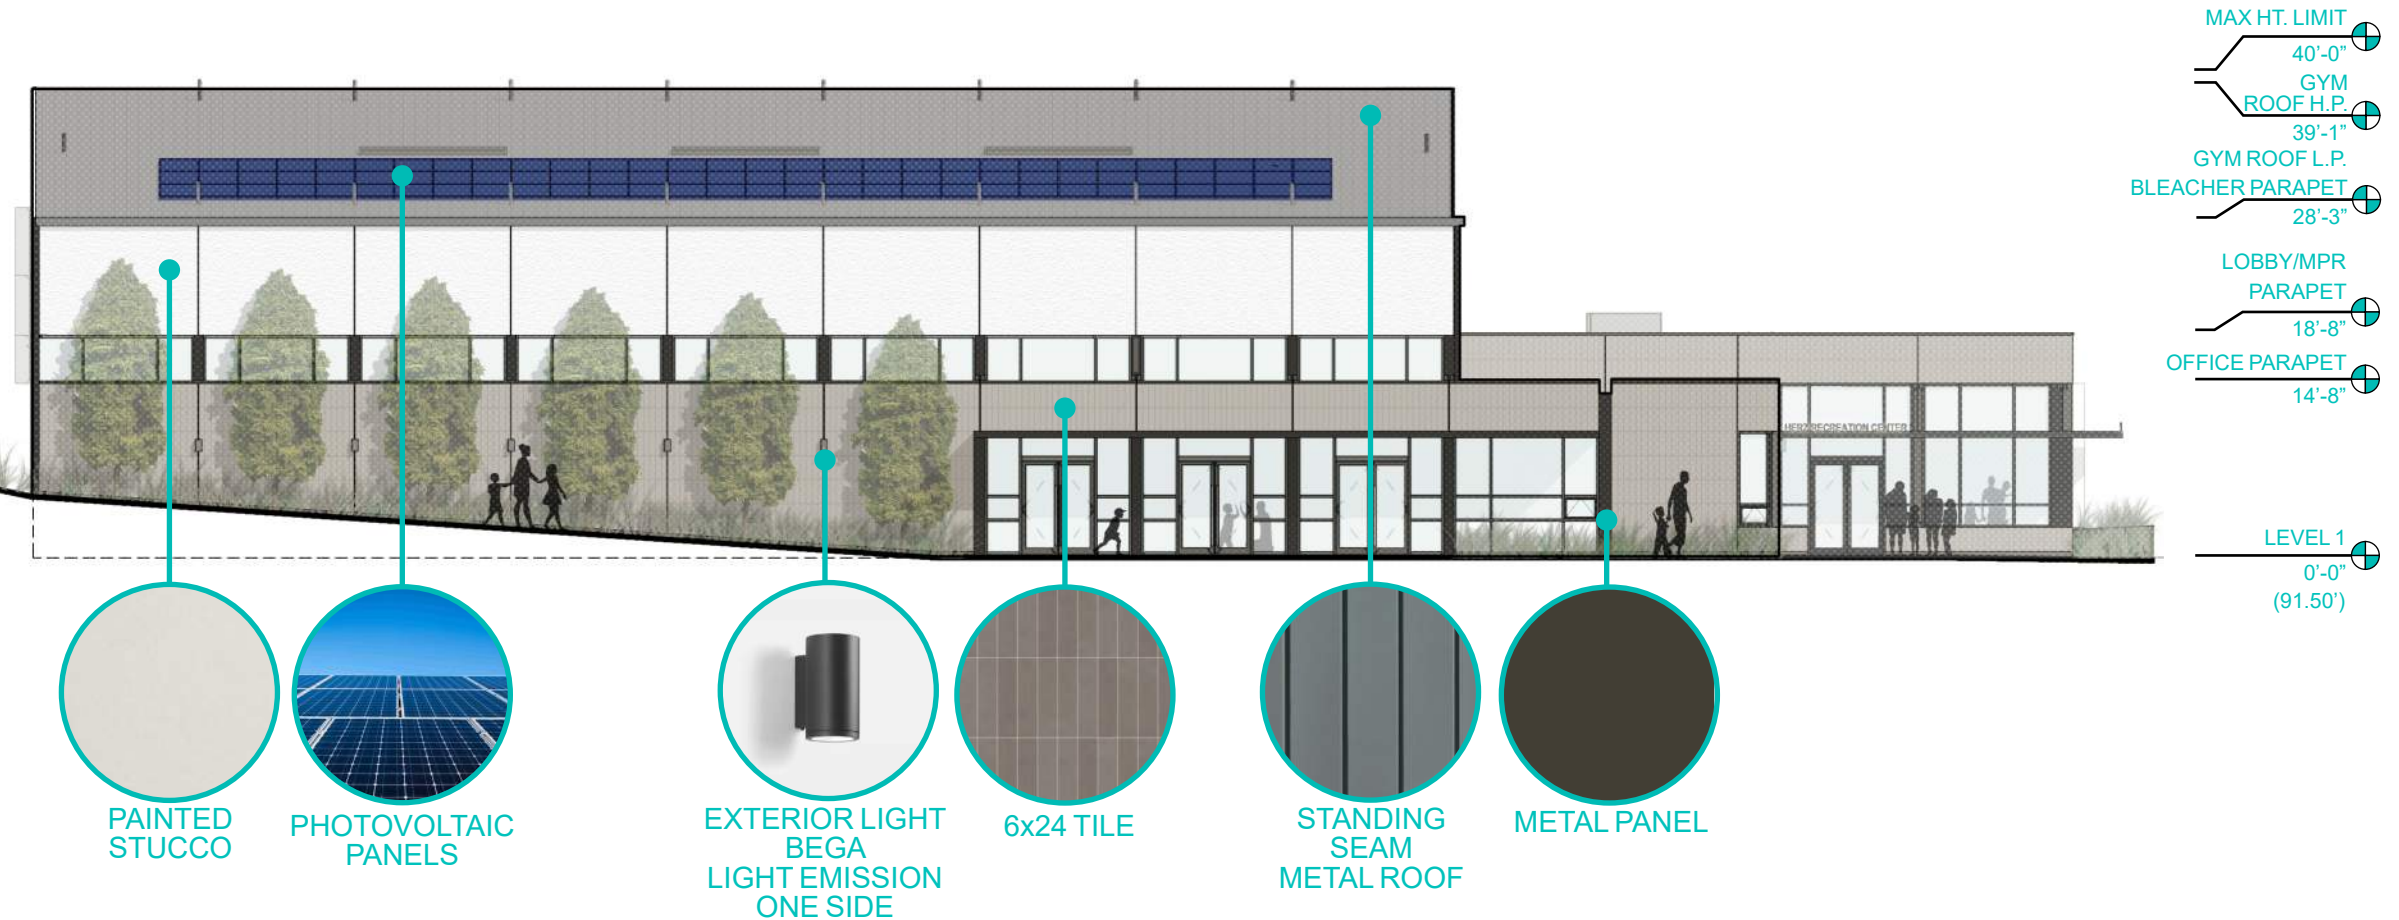

EXTERIOR ELEVATIONS: MATERIAL PALETTE

SOUTH ELEVATION