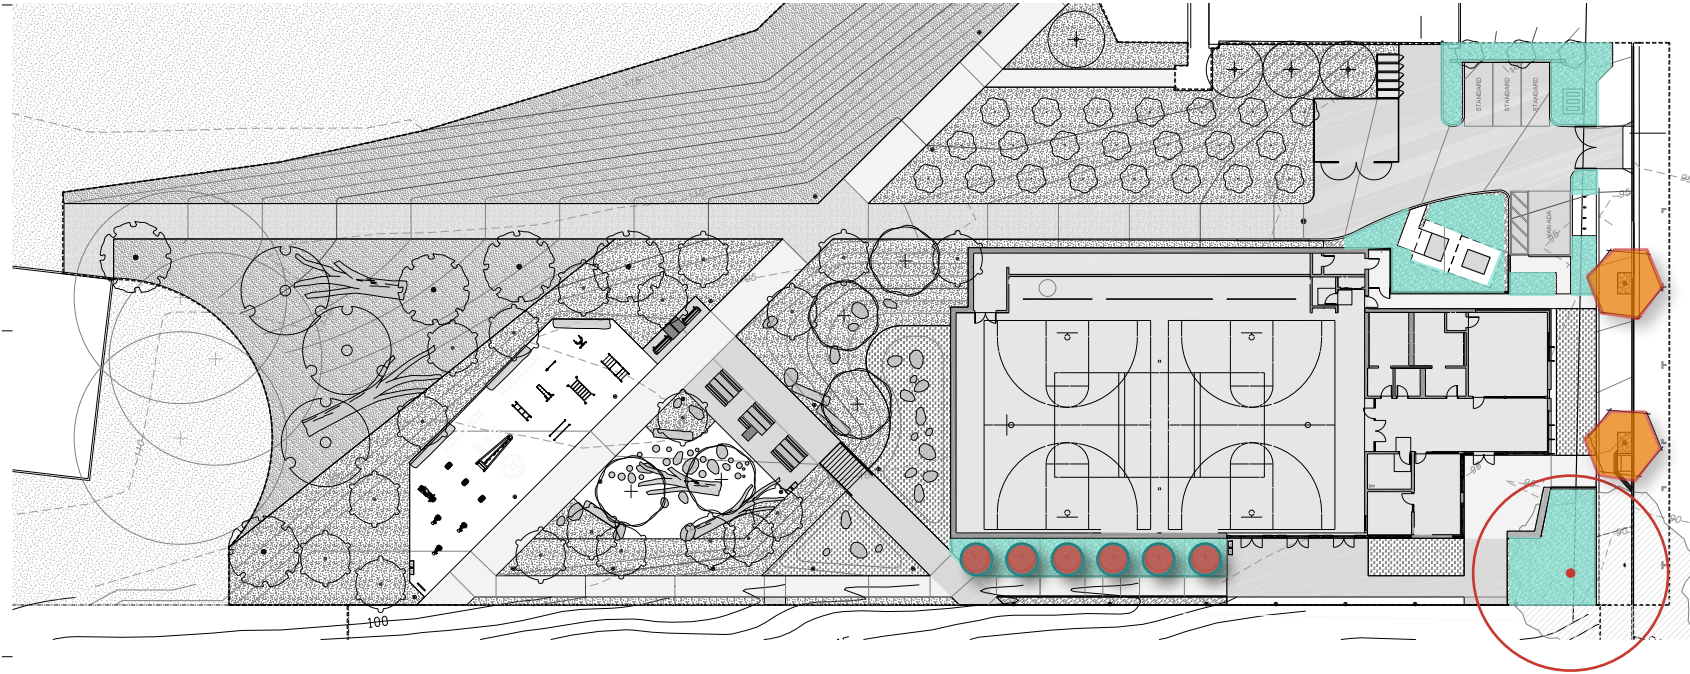

FITNESS TERRACE

A NEIGHBORHOOD PLACE TO EXERCISE AND STAY ACTIVE

LEDDY MAYTUM STACY ARCHITECTS

Herz Playground Recreation Center

RELATED

mercyHOUSING

05/17/21 | 22

FITNESS TERRACE

PLANTING STRATEGY

04 TREE SPACING SHOULD DIFFERENTIATE THE FORMAL FROM INFORMAL SPACES

URBAN INTERFACE **STORMWATER GARDEN** **NATIVE HILLSIDE** **ACTIVE PARK**

GOALS:

- PROVIDE USABLE AREAS FOR RECREATION
- REDUCE WATER CONSUMPTION
- RESTORE AND CONNECT TO THE WILD HABITAT OF MCLAREN PARK AND SAN BRUNO MOUNTAINS
- PROVIDE STORMWATER FILTRATION AREAS
- COORDINATE PLANTING PLAN WITH MAINTENANCE STRATEGIES

PLANTING

URBAN INTERFACE

PLANT SCHEDULE

TREES

BOTANICAL NAME	CONT
ACER RUBRUM 'ARMSTRONG'	36"BOX
AESCULUS CALIFORNICA	48"BOX
ARBUTUS X 'MARINA'	48"BOX
CERCIS OCCIDENTALIS 'ALBA'	36"BOX
NYSSA SYLVATICA 'WFH1' TM	48"BOX
PLATANUS RACEMOSA 'ROBERTS'	48"BOX
QUERCUS AGRIFOLIA	48"BOX