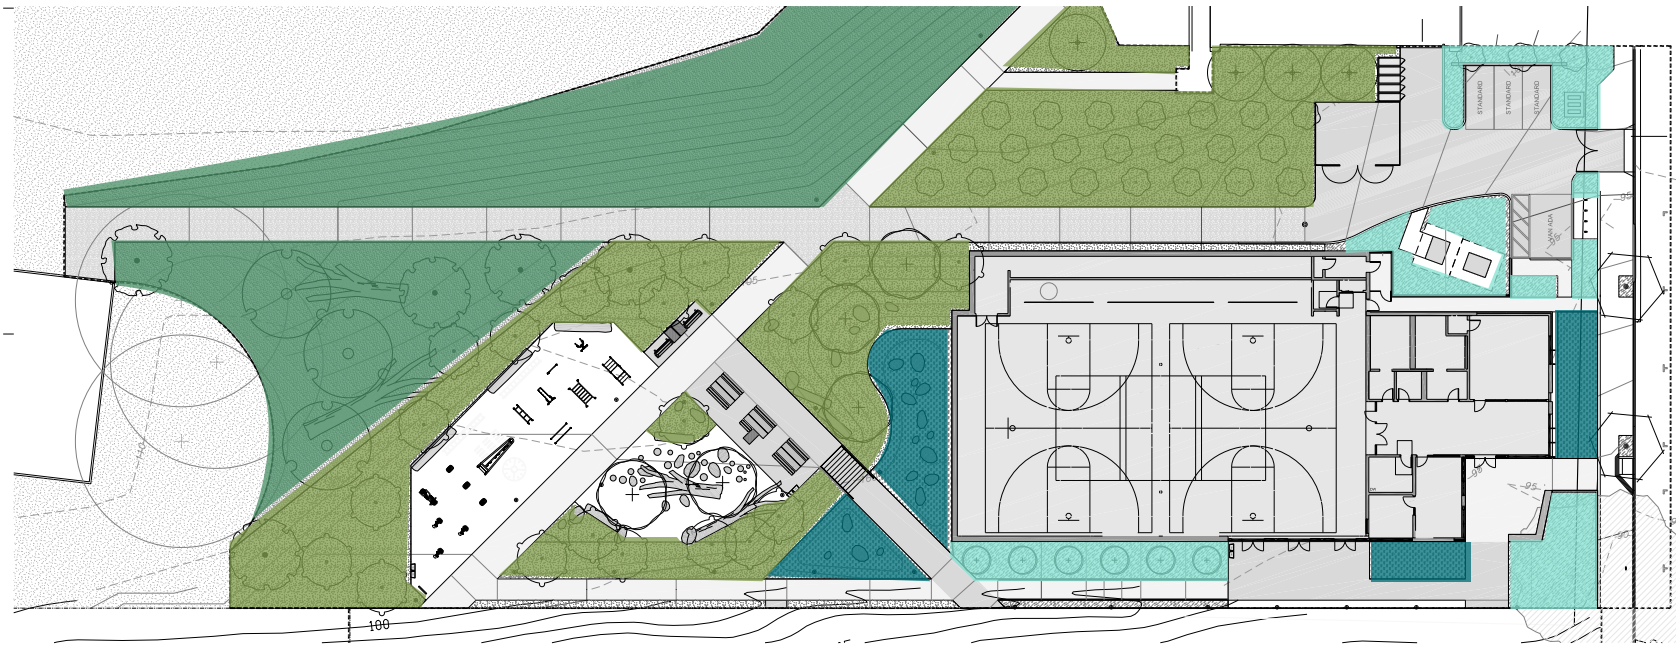

FITNESS TERRACE

A NEIGHBORHOOD PLACE TO EXERCISE AND STAY ACTIVE

LEDDY MAYTUM STACY ARCHITECTS

Herz Playground Recreation Center

RELATED

mercyHOUSING

05/17/21 | 22

FITNESS TERRACE

PLANTING STRATEGY

04 TREE SPACING SHOULD DIFFERENTIATE THE FORMAL FROM INFORMAL SPACES

URBAN INTERFACE **STORMWATER GARDEN** **NATIVE HILLSIDE** **ACTIVE PARK**

GOALS:

- PROVIDE USABLE AREAS FOR RECREATION
- REDUCE WATER CONSUMPTION
- RESTORE AND CONNECT TO THE WILD HABITAT OF MCLAREN PARK AND SAN BRUNO MOUNTAINS
- PROVIDE STORMWATER FILTRATION AREAS
- COORDINATE PLANTING PLAN WITH MAINTENANCE STRATEGIES