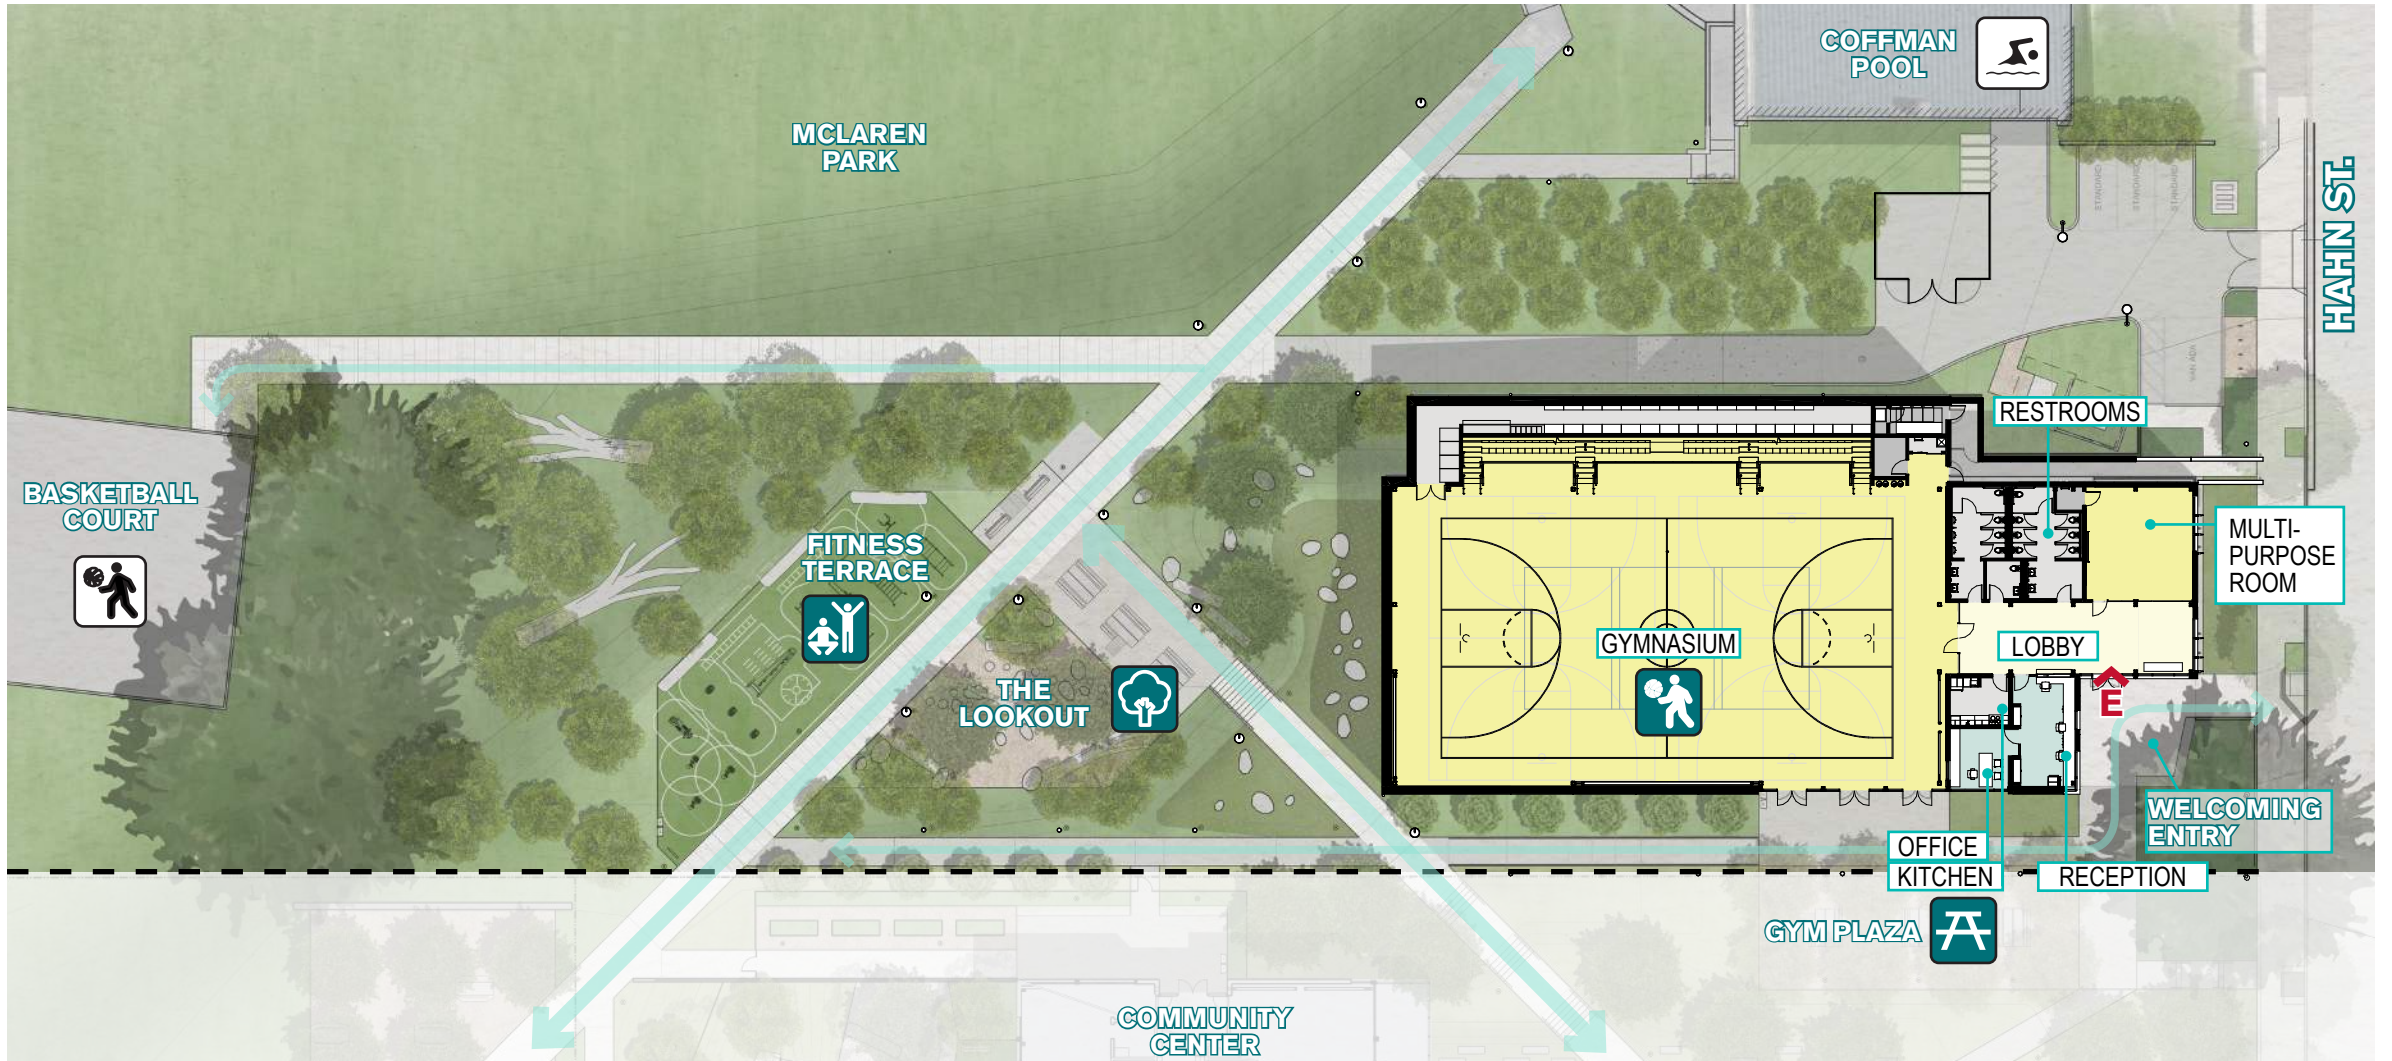

PROMOTE A **HEALTHY, RESOURCE EFFICIENT AND REGENERATIVE** COMMUNITY CENTER & GYM

CAMPUS AERIAL VIEW

“THE LOOKOUT” VIEW TOWARDS SUNNYDALE AVE + HAHN ST

RECREATION CENTER SITE PLAN

WHAT WE HEARD: PHASE 1 CIVIC DESIGN REVIEW MEETING

FEBRUARY 8, 2021

01 INCREASE
TRANSPARENCY
AT ENTRY
BETWEEN HAHN
STREET

02 SIMPLIFY
MATERIALS AT
TRANSITIONS

03 REVIEW
SCALE AND
COLOR OF
EXTERIOR
TILE

04 TREE SPACING
SHOULD
DIFFERENTIATE
THE FORMAL FROM
INFORMAL SPACES