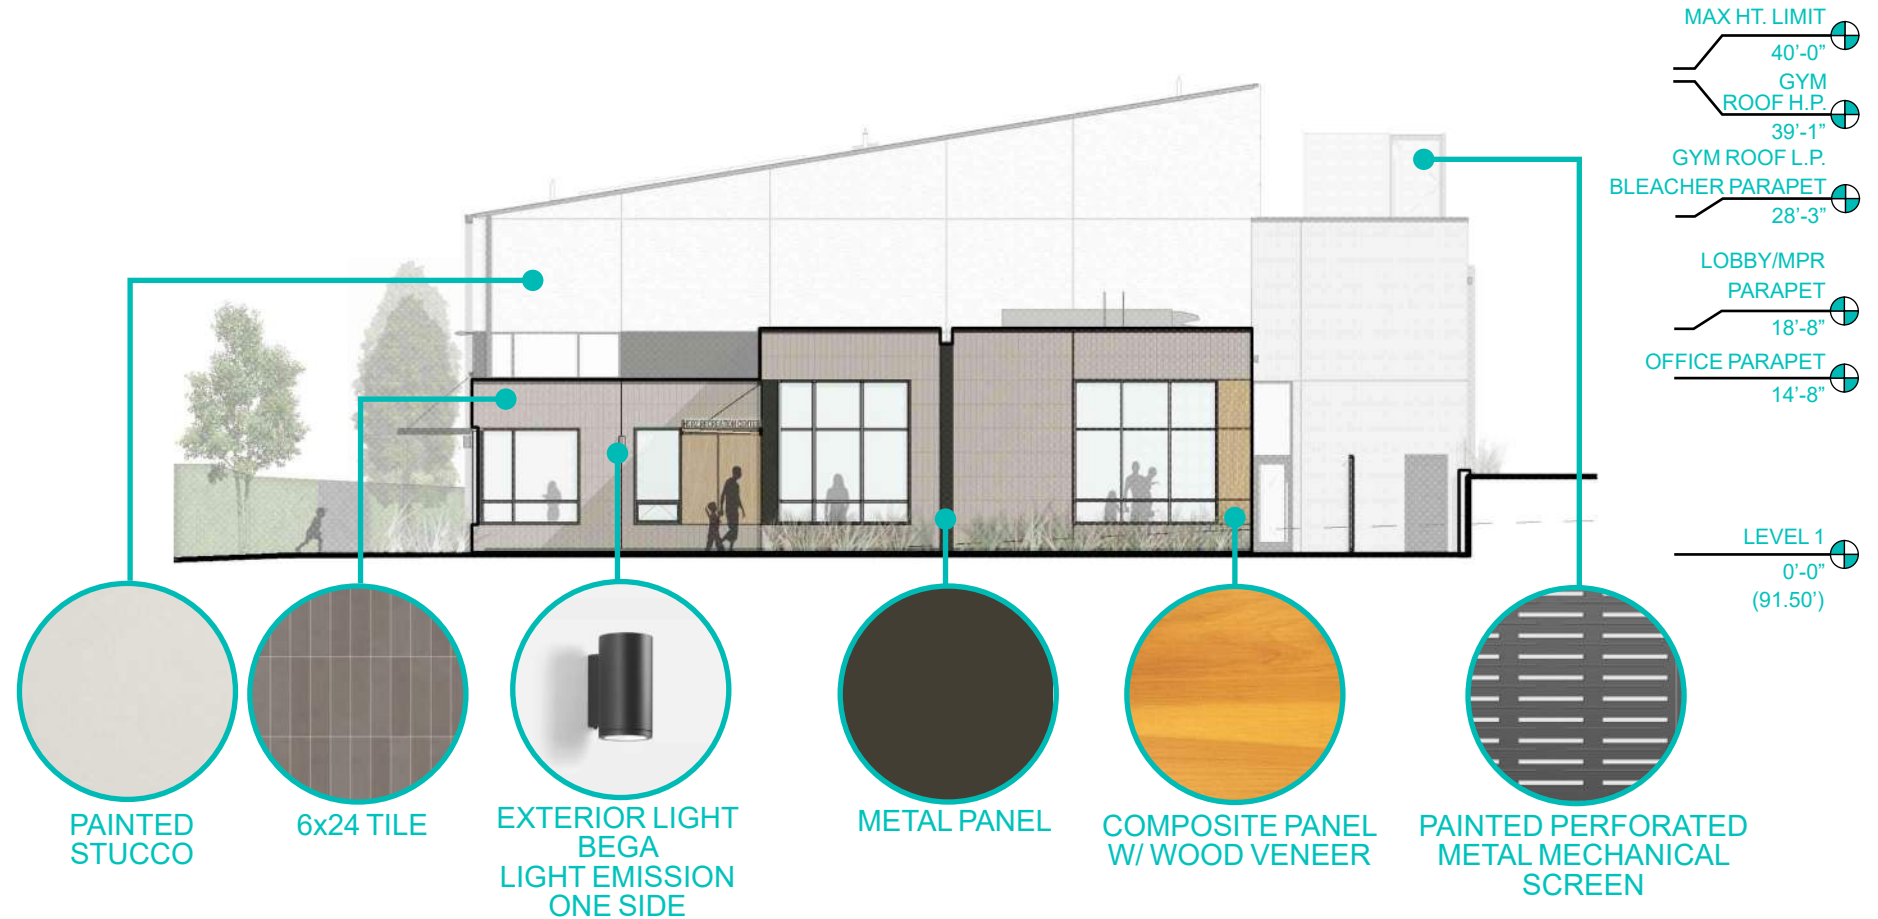

D
**PERFORATED METAL
MECHANICAL SCREEN**
PAINTED ALUMINUM
DARK CHARCOAL

E
STUCCO
BENJAMIN MOORE
SEBRING WHITE 0C-137

F
**METAL STANDING
SEAM ROOF**
GREY ZINC

03 REVIEW SCALE
AND COLOR OF
EXTERIOR TILE

EXTERIOR ELEVATIONS: MATERIAL PALETTE