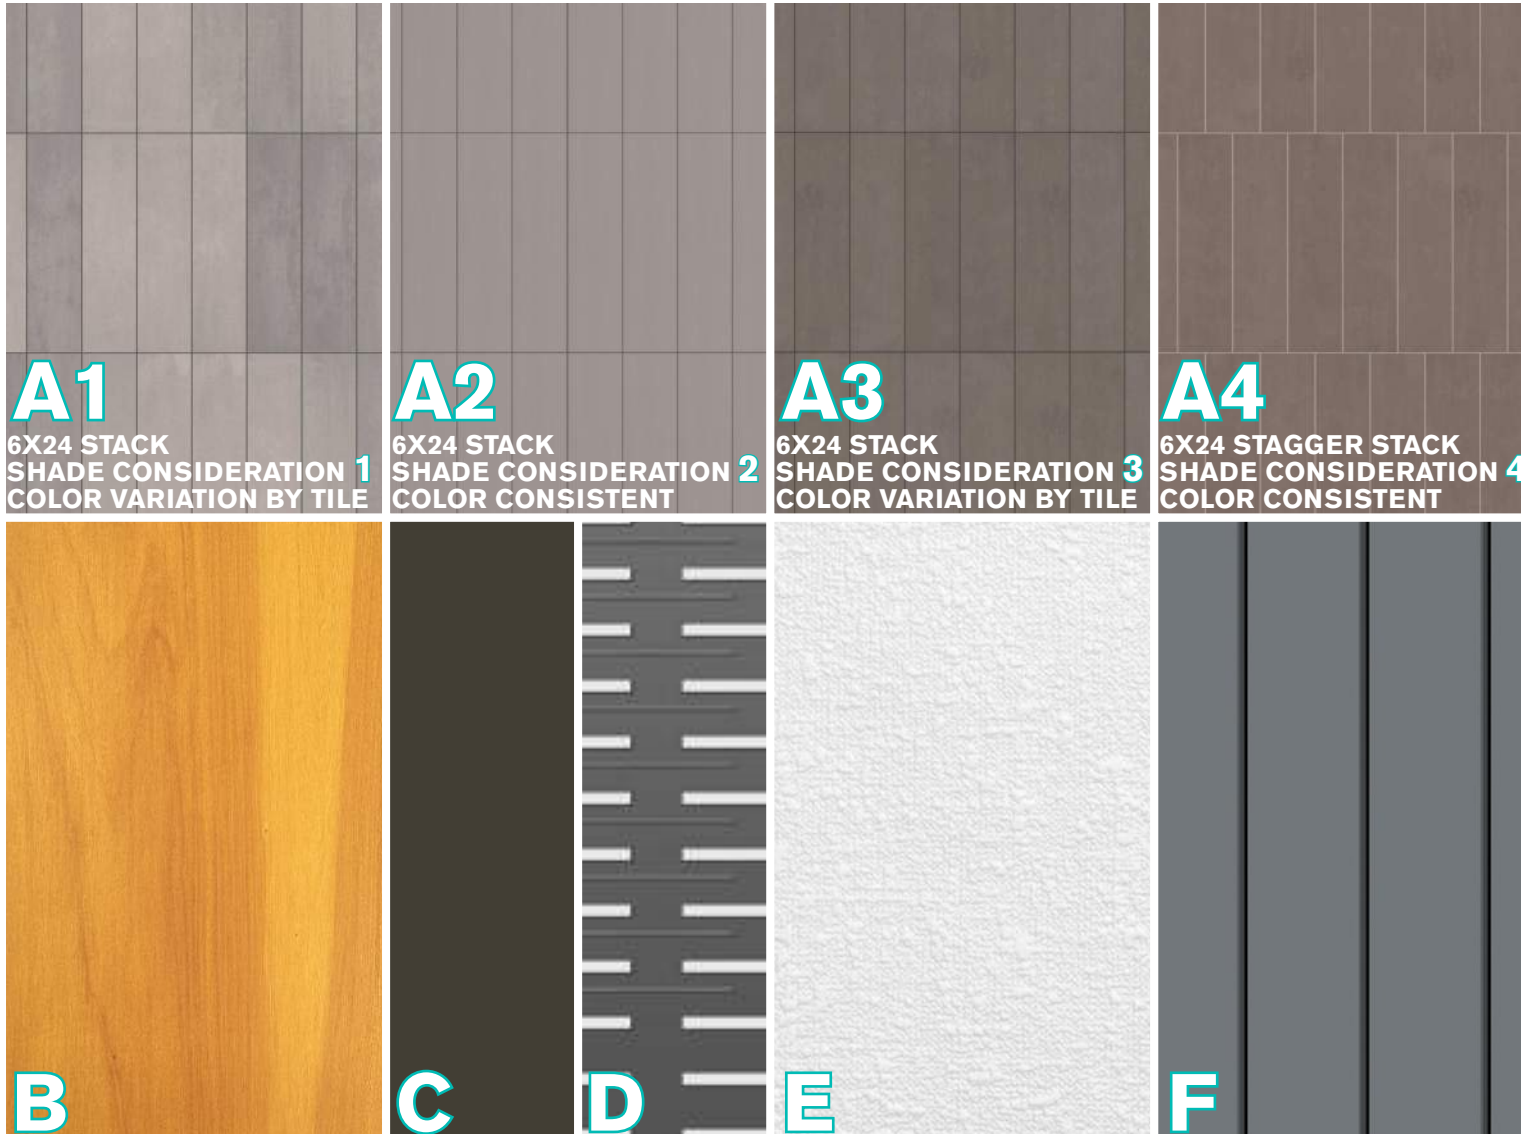

RENDER FROM PHASE 1 SD

02 SIMPLIFY MATERIALS AT TRANSITIONS

EXTERIOR FINISHES

A1
6X24 STACK
SHADE CONSIDERATION 1
COLOR VARIATION BY TILE

A2
6X24 STACK
SHADE CONSIDERATION 2
COLOR CONSISTENT

A3
6X24 STACK
SHADE CONSIDERATION 3
COLOR VARIATION BY TILE