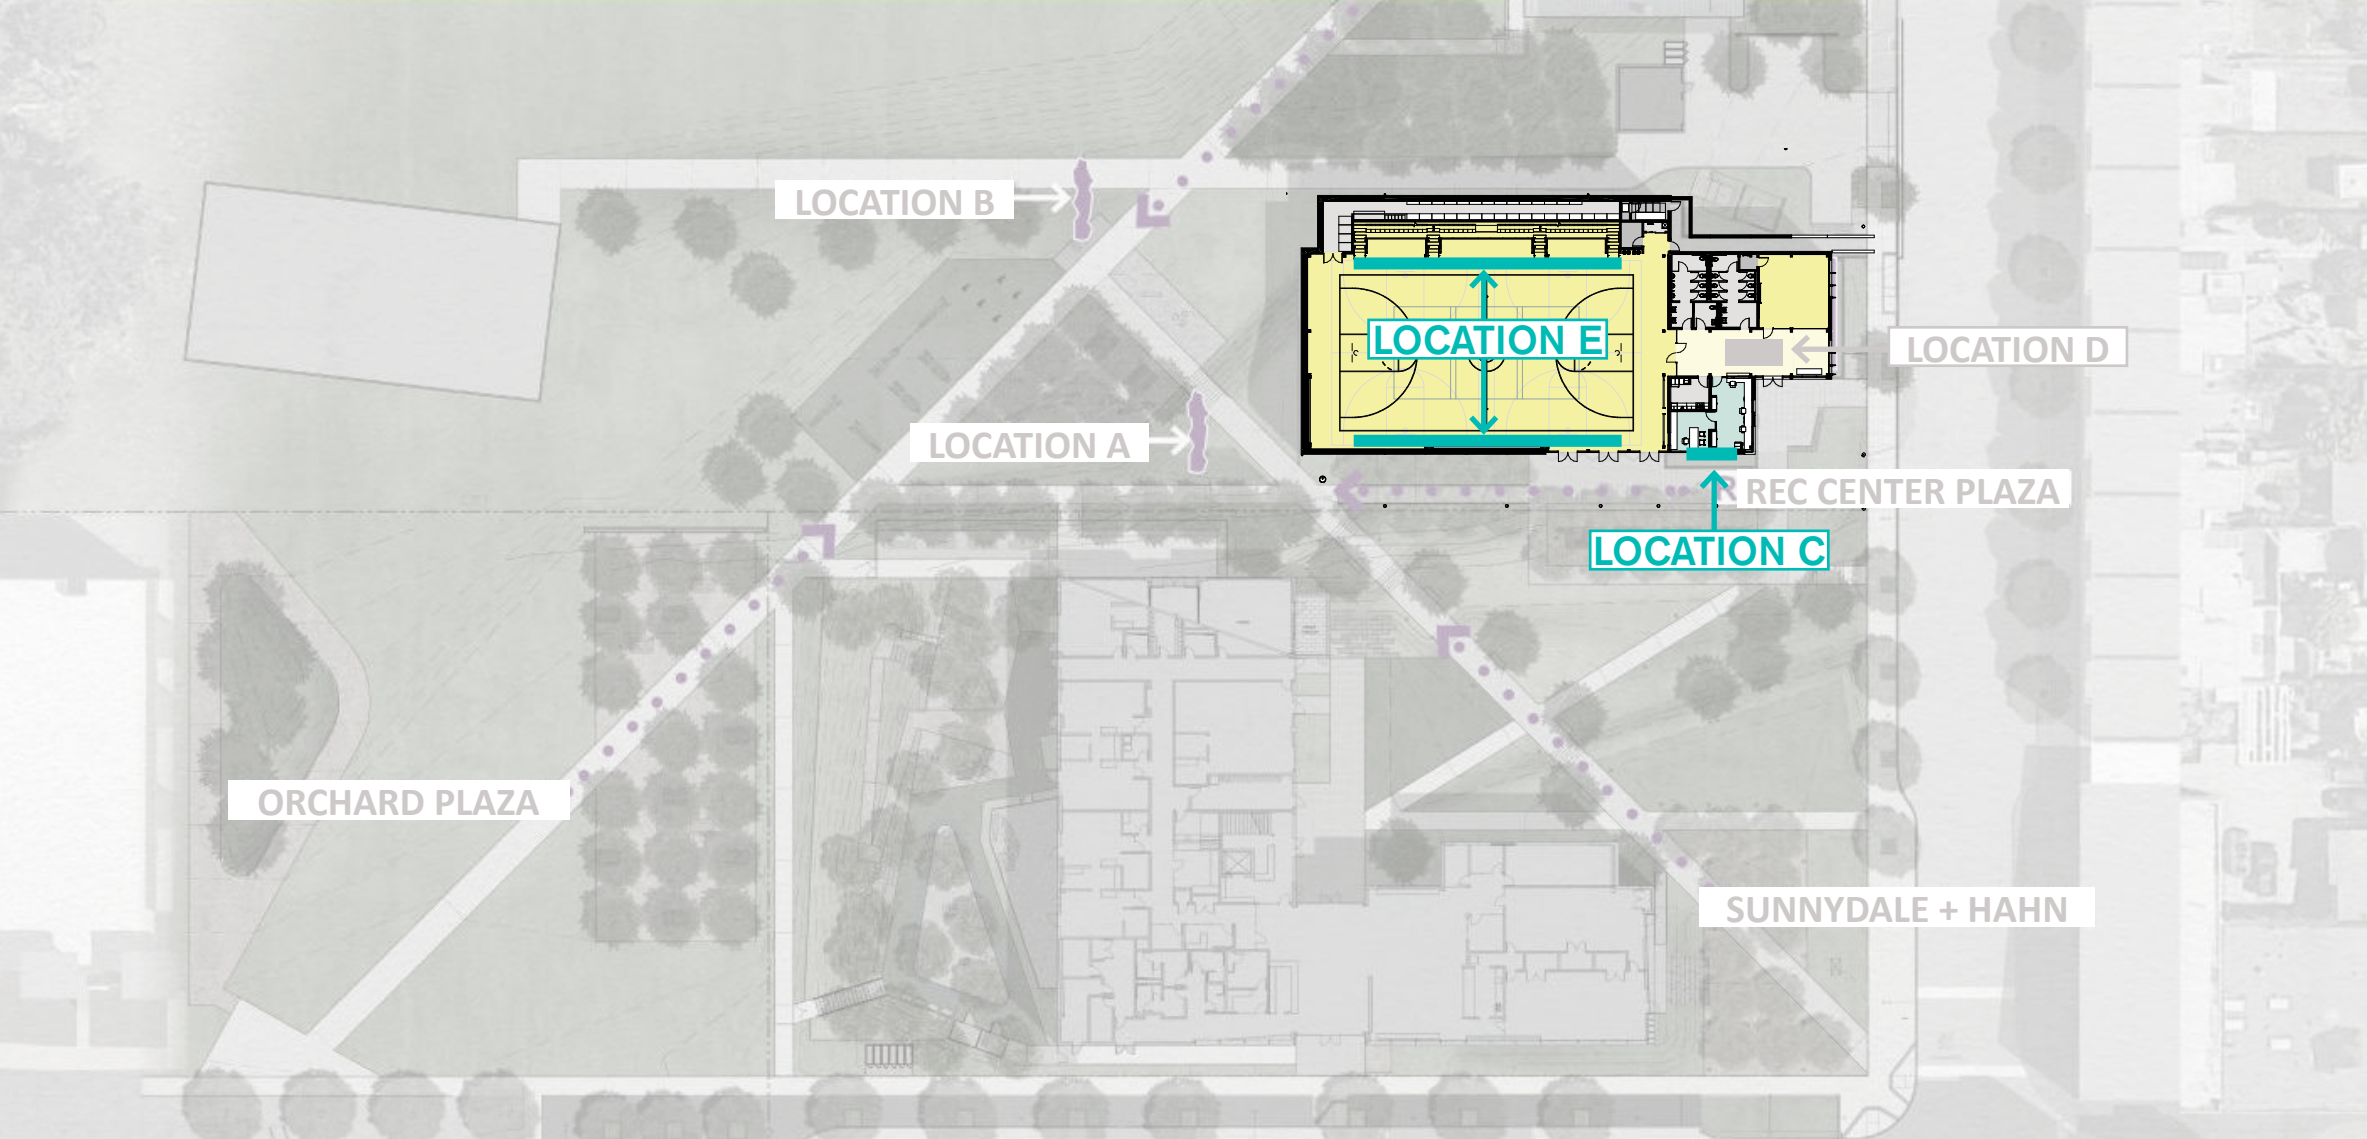

PUBLIC ART LOCATION OPTIONS