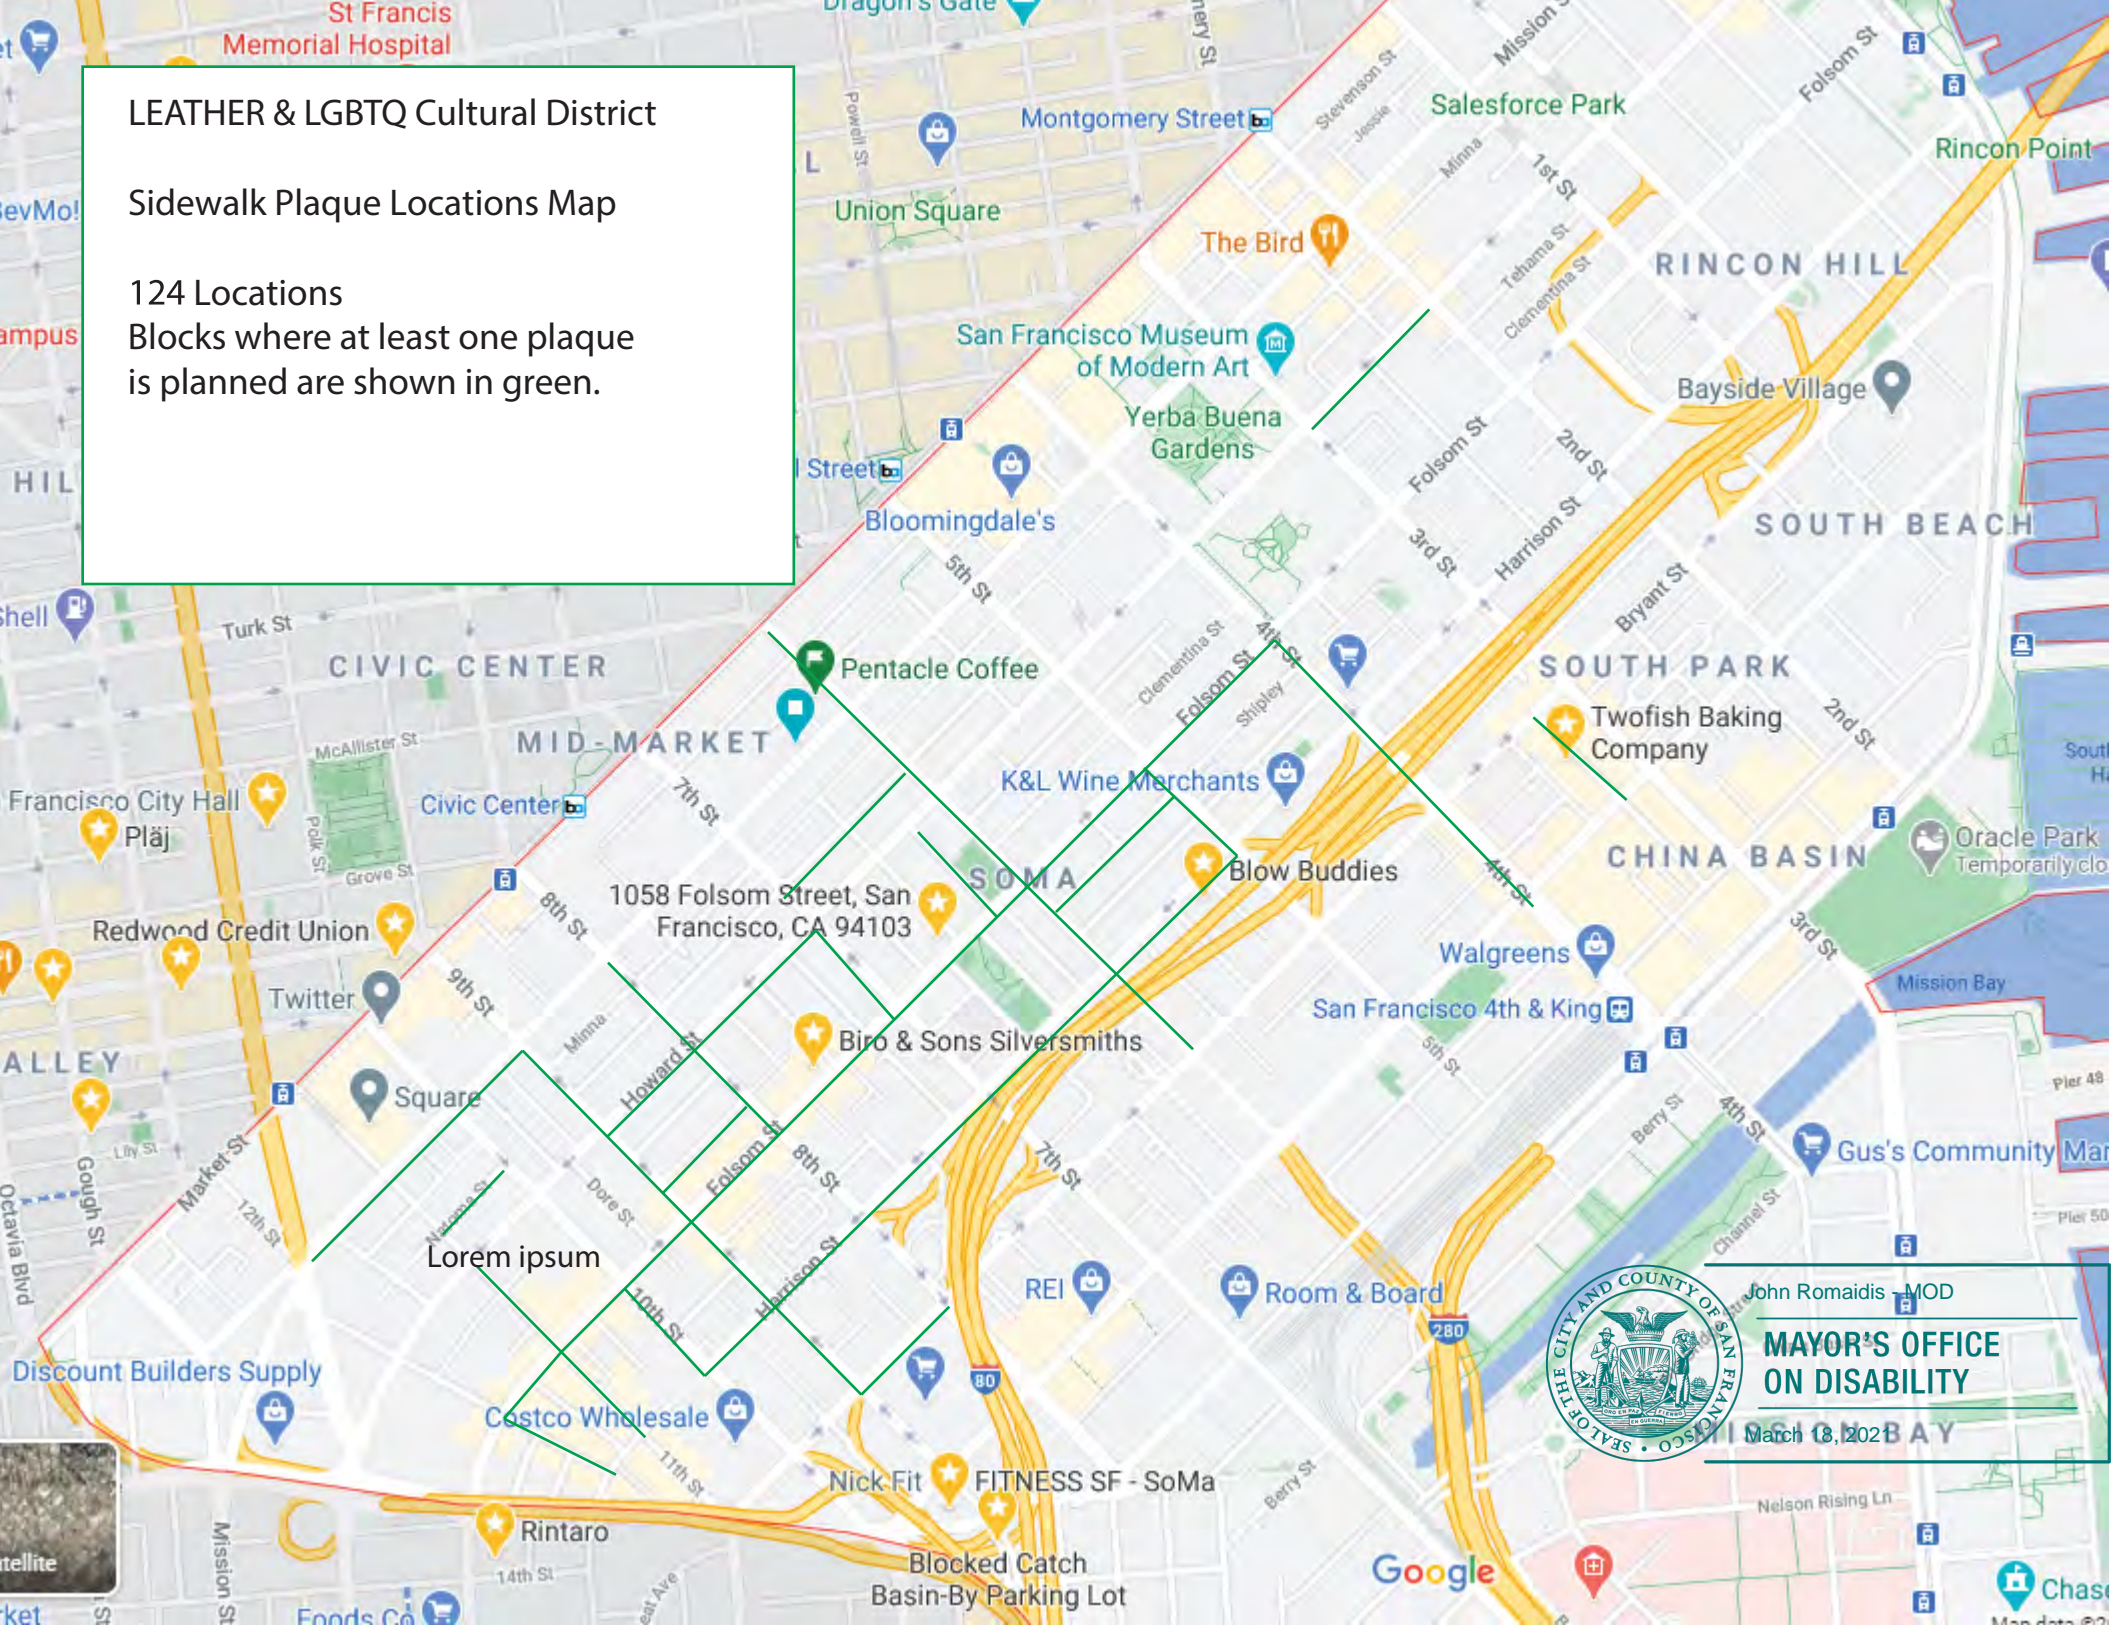

LEATHER & LGBTQ Cultural District

Sidewalk Plaque Locations Map

124 Locations

Blocks where at least one plaque is planned are shown in green.

John Romaidis - MOD
MAYOR'S OFFICE ON DISABILITY

March 18, 2023