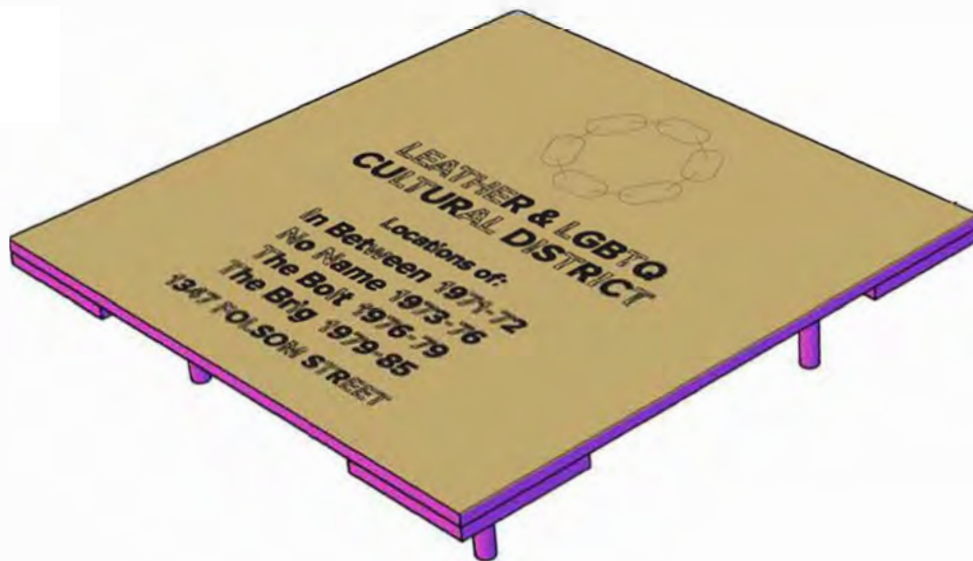

John Romaidis - MOD

**MAYOR'S OFFICE
ON DISABILITY**

March 18, 2021