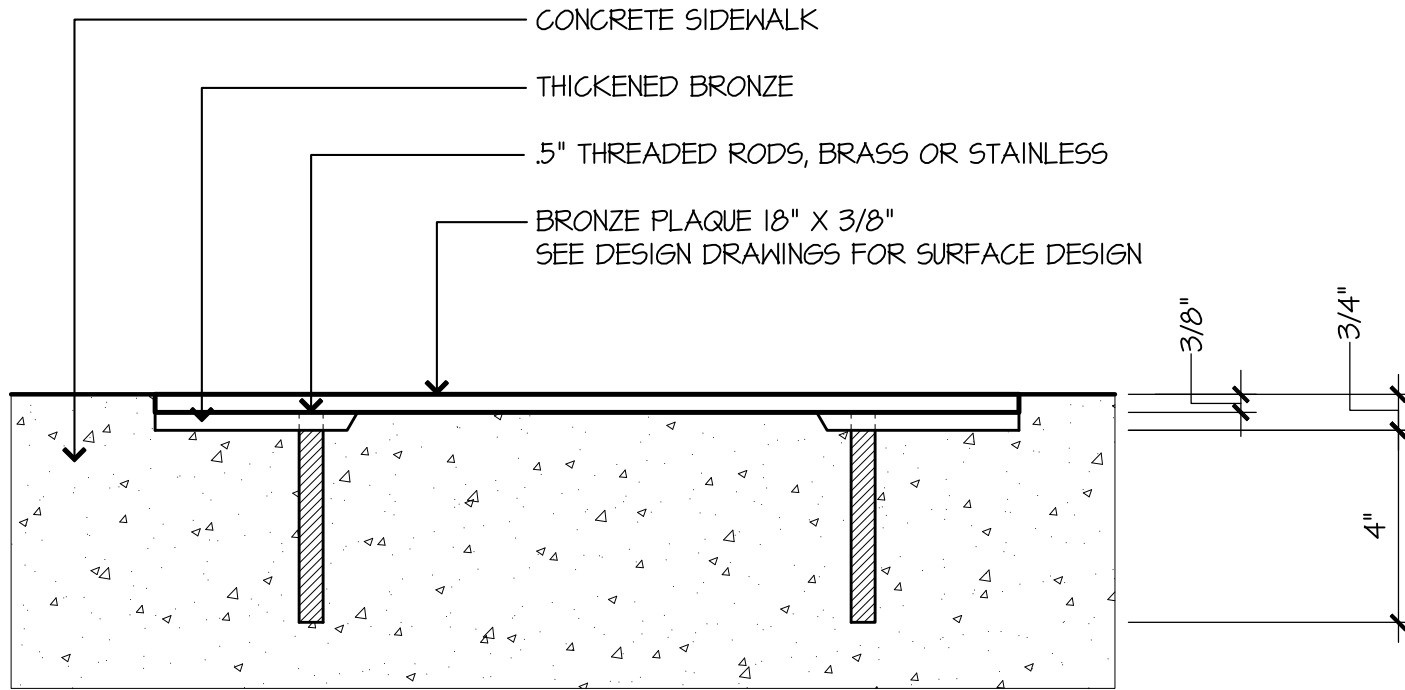

John Romaidis - MOD

**MAYOR'S OFFICE
ON DISABILITY**

March 18, 2021

SIDE SECTION

LEATHER & LGBTQ CULTURAL DISTRICT

14 DEC 2020

3" = 1' - 0"