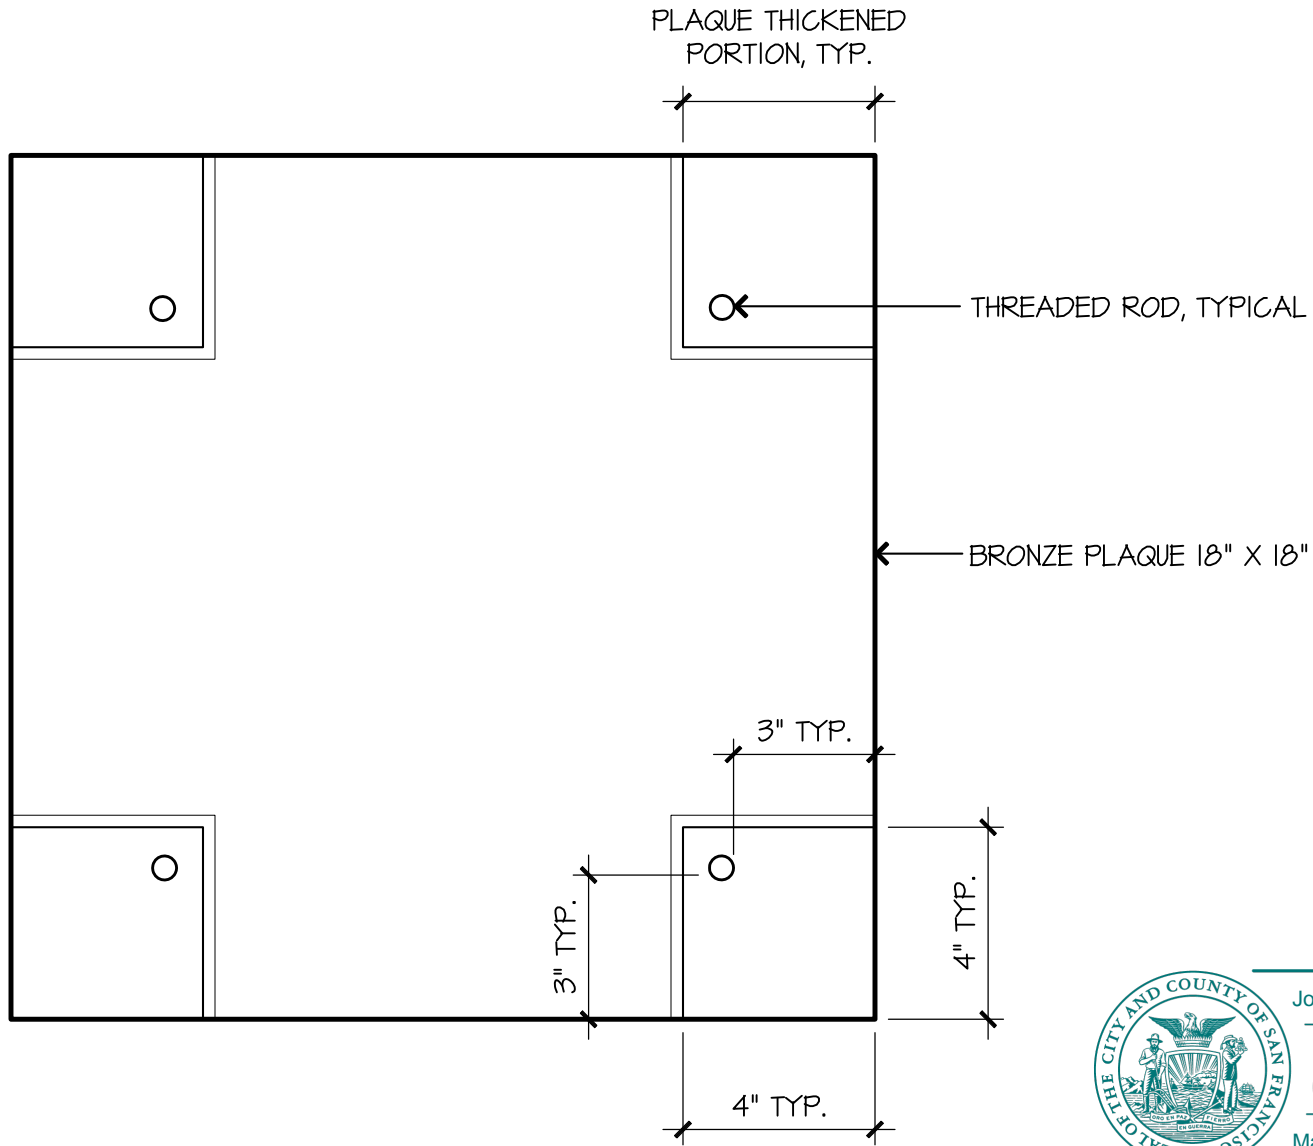

John Romaidis - MOD

**MAYOR'S OFFICE
ON DISABILITY**

March 18, 2021

2

UNDERSIDE VIEW

LEATHER & LGBTQ CULTURAL DISTRICT

14 DEC 2020

3" = 1' - 0"