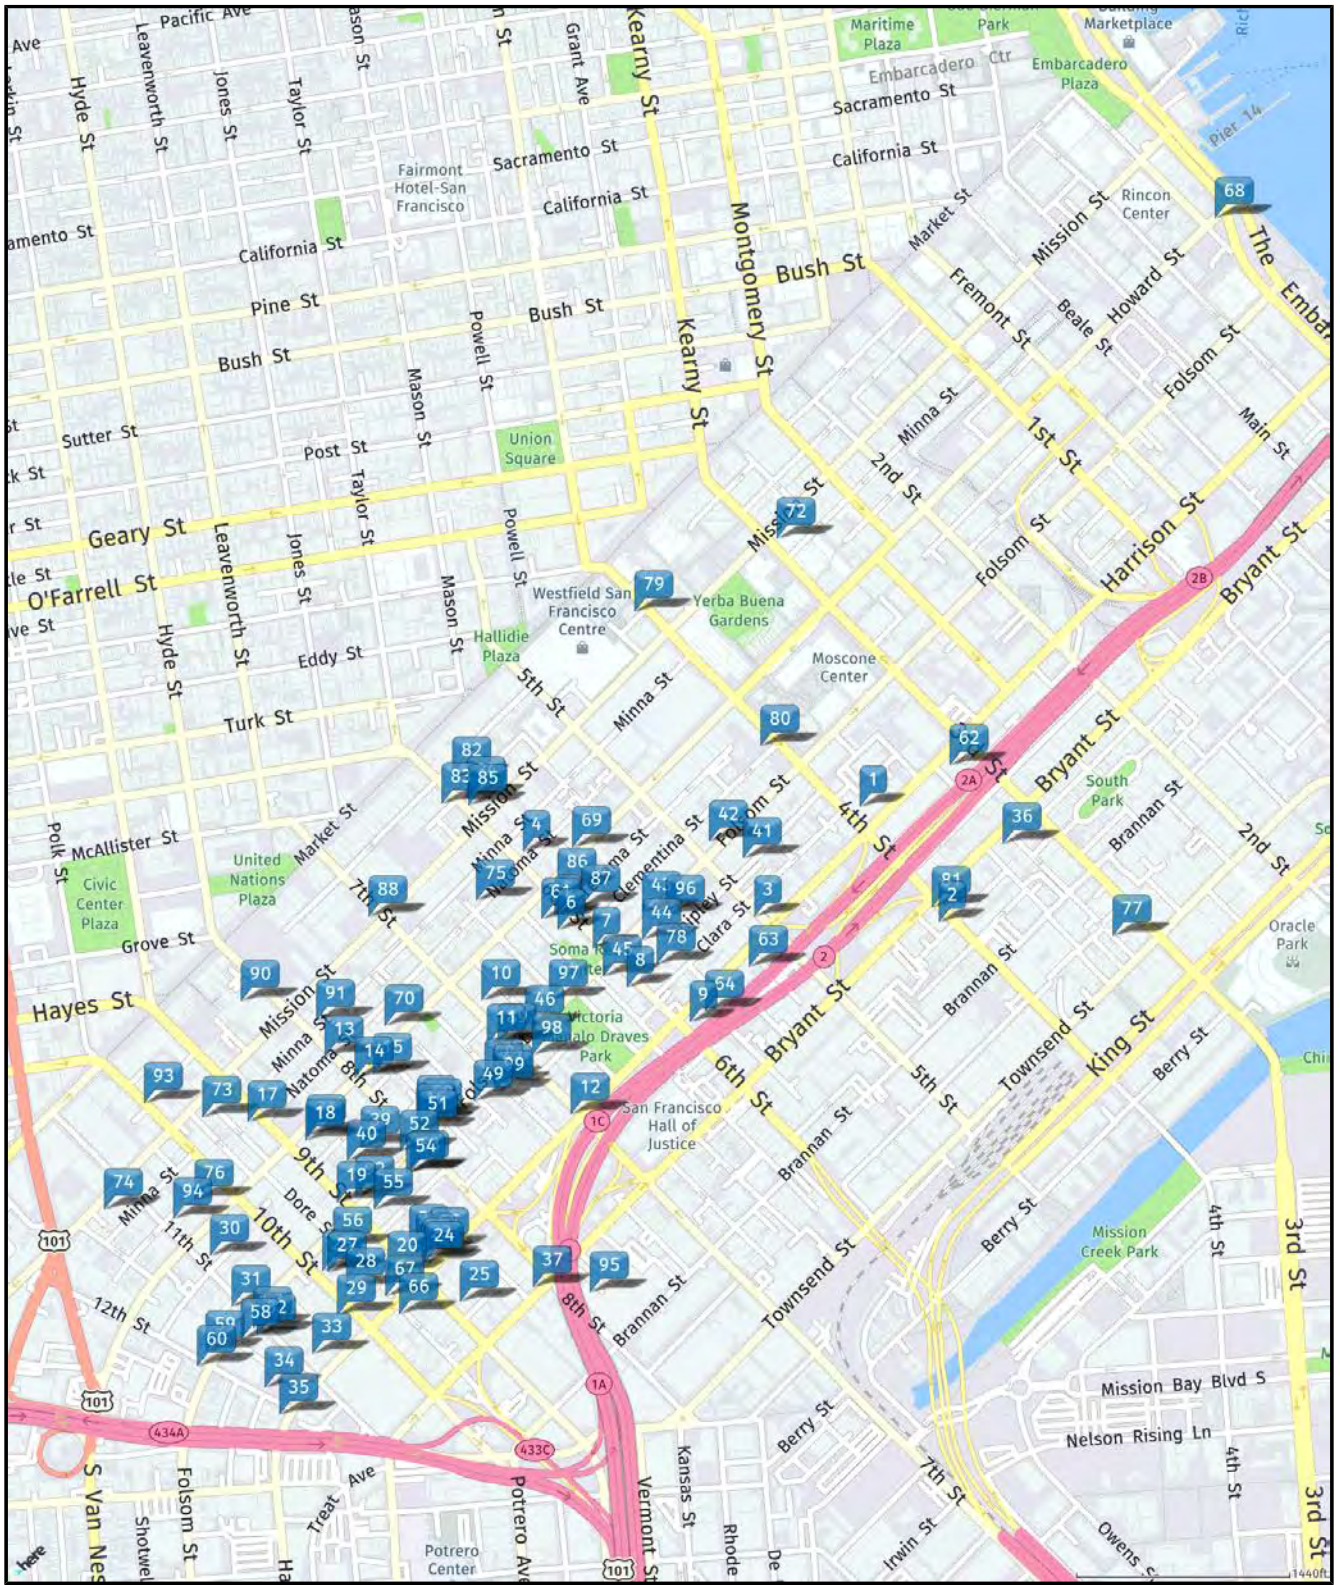

San Francisco **LEATHER & LGBTQ** Cultural District – Overview Map

#1 – 399 Fourth Street	#42 – 890 Folsom Street	#83 – 60 Sixth Street
#2 – 520 Fourth Street	#43 – 960 Folsom Street	#84 – 67 Sixth Street
#3 – 374 Fifth Street	#44 – 979 Folsom Street	#85 – 83 Sixth Street
#4 – 161 Sixth Street	#45 – 1015 Folsom Street	#86 – 205-225 Sixth Street
#5 – 224 Sixth Street	#46 – 1082 Folsom Street	#87 – 241 Sixth Street
#6 – 240 Sixth Street	#47 – 1123 Folsom Street	#88 – 98 Seventh Street
#7 – 298 Sixth Street	#48 – 1127 Folsom Street	#89 – 288 Seventh Street
#8 – 336 Sixth Street	#49 – 1147 Folsom Street	#90 – 50 Eighth Street
#9 – 401 Sixth Street	#50 – 1190 Folsom Street	#91 – 135 Eighth Street
#10 – 227 Seventh Street	#51 – 1198 Folsom Street	#92 – 285 Ninth Street
#11 – 280 Seventh Street	#52 – 1216 Folsom Street	#93 – 54 Tenth Street
#12 – 398 Seventh Street	#53 – 1225 Folsom Street	#94 – 169 Eleventh Street
#13 – 164 Eighth Street	#54 – 1229 Folsom Street	#95 – 12 Decatur Street
#14 – 198 Eighth Street	#55 – 1285 Folsom Street	#96 – 947 Folsom Street
#15 – 201 Eighth Street	#56 – 1347 Folsom Street	#97 – 1052 Folsom Street
#16 – 289 Eighth Street	#57 – 1501 Folsom Street	#98 – 1099 Folsom Street
#17 – 154 Ninth Street	#58 – 1535 Folsom Street	#99 – 1129 Folsom Street
#18 – 201 Ninth Street	#59 – 1582 Folsom Street	#100 – 1137 Folsom Street
#19 – 282 Ninth Street	#60 – 1600 Folsom Street	#101 – 1250 Folsom Street
#20 – 364 Ninth Street	#61 – 15 Harriet Street	#102 – 1258 Folsom Street
#21 – 367 Ninth Street	#62 – 715 Harrison Street	#103 – 1369 Folsom Street
#22 – 385 Ninth Street	#63 – 933 Harrison Street	#105 – 33 Gilbert Street
#23 – 395 Ninth Street	#64 – 975 Harrison Street	#106 – 1309 Harrison Street
#24 – 399 Ninth Street	#65 – 1270 Harrison Street	#107 – 1550 Harrison Street
#25 – 451 Ninth Street	#66 – 1351 Harrison Street	#109 – 927 Howard Street
#26 – 317-A Tenth Street	#67 – 1354 Harrison Street	#110 – 1360-1380 Howard Street
#27 – 323 Tenth Street	#68 – 24 Howard Street	#111 – 1550 Howard Street
#28 – 353 Tenth Street	#69 – 964 Howard Street	#112 – 33 Hunt Street
#29 – 366 Tenth Street	#70 – 1158 Howard Street	#113 – 98 Lafayette Street
#30 – 225 Eleventh Street	#71 – 1287 Howard Street	#114 – 74 Langton Street
#31 – 278 Eleventh Street	#72 – 693 Mission Street	#115 – 471 Minna Street
#32 – 314 Eleventh Street	#73 – 1349 Mission Street	#116 – 655 Minna Street
#33 – 375 Eleventh Street	#74 – 1525 Mission Street	#117 – 1551 Mission Street
#34 – 367 Twelfth Street	#75 – 544 Natoma Street	#118 – 431 Natoma Street
#35 – 398 Twelfth Street	#76 – 953 Natoma Street	#119 – 64 Rausch Street
#36 – 527 Bryant Street	#77 – 330 Ritch Street	#120 – 10 Rodgers Street
#37 – 1010 Bryant Street	#78 – 285 Shipley Street	#121 – 22 Russ Street
#38 – 683 Clementina Street	#79 – 68 Fourth Street	#122 – 209 Stevenson Street
#39 – 744-746 Clementina Street	#80 – 250 Fourth Street	#123 – 735 Tehama Street
#40 – 768 Clementina Street	#81 – 500 Fourth Street	#124 – 38 Washburn Street
#41 – 875 Folsom Street	#82 – 43 Sixth Street	