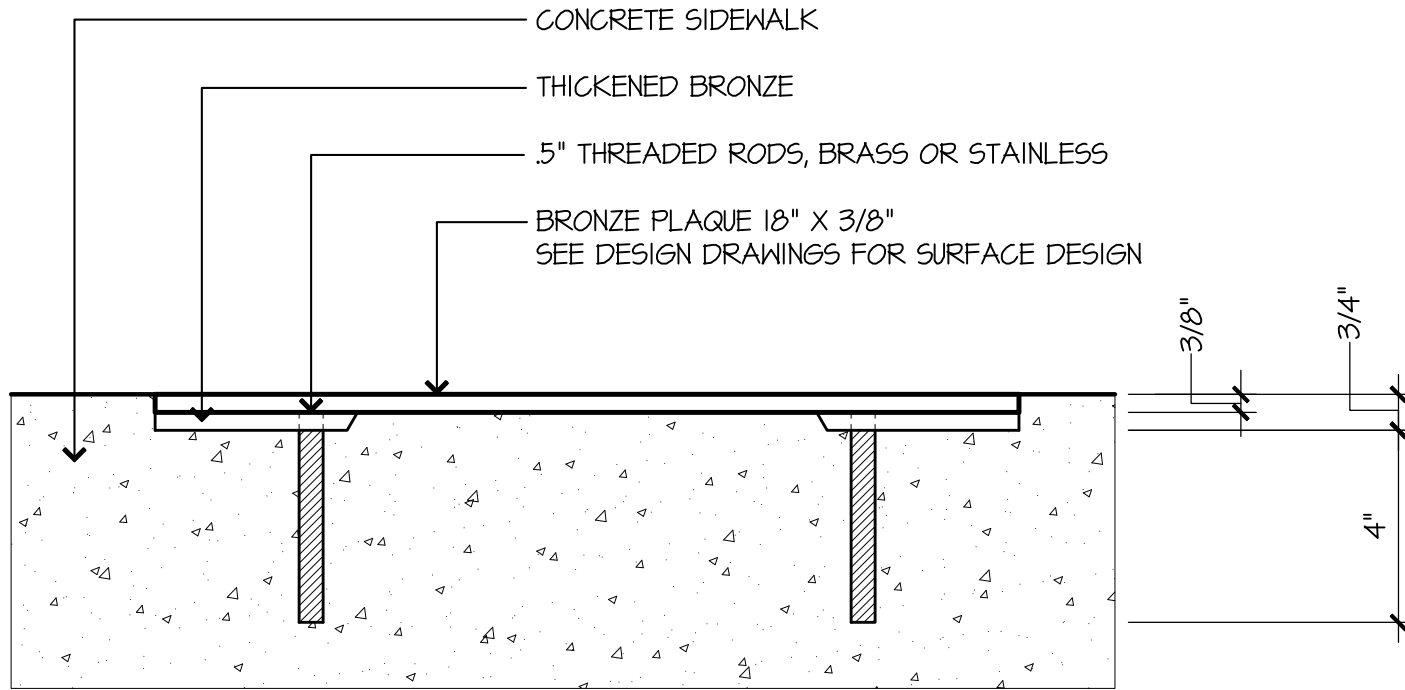

SIDE SECTION

LEATHER & LGBTQ CULTURAL DISTRICT

14 DEC 2020

3" = 1' - 0"