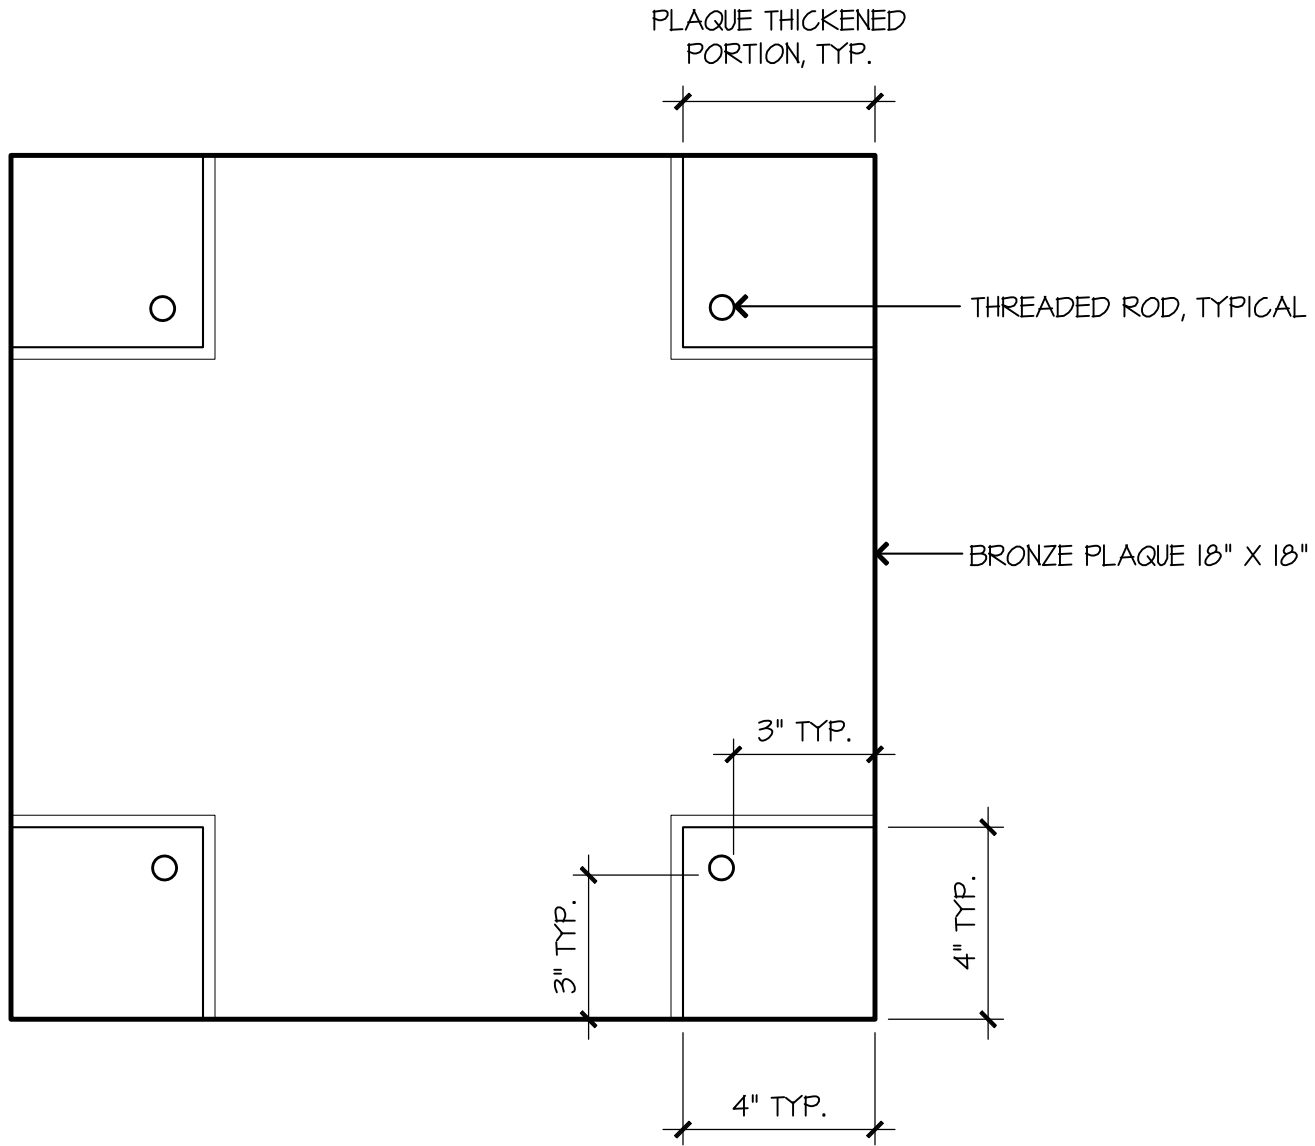

2

UNDERSIDE VIEW

LEATHER & LGBTQ CULTURAL DISTRICT

14 DEC 2020

3" = 1' -0"