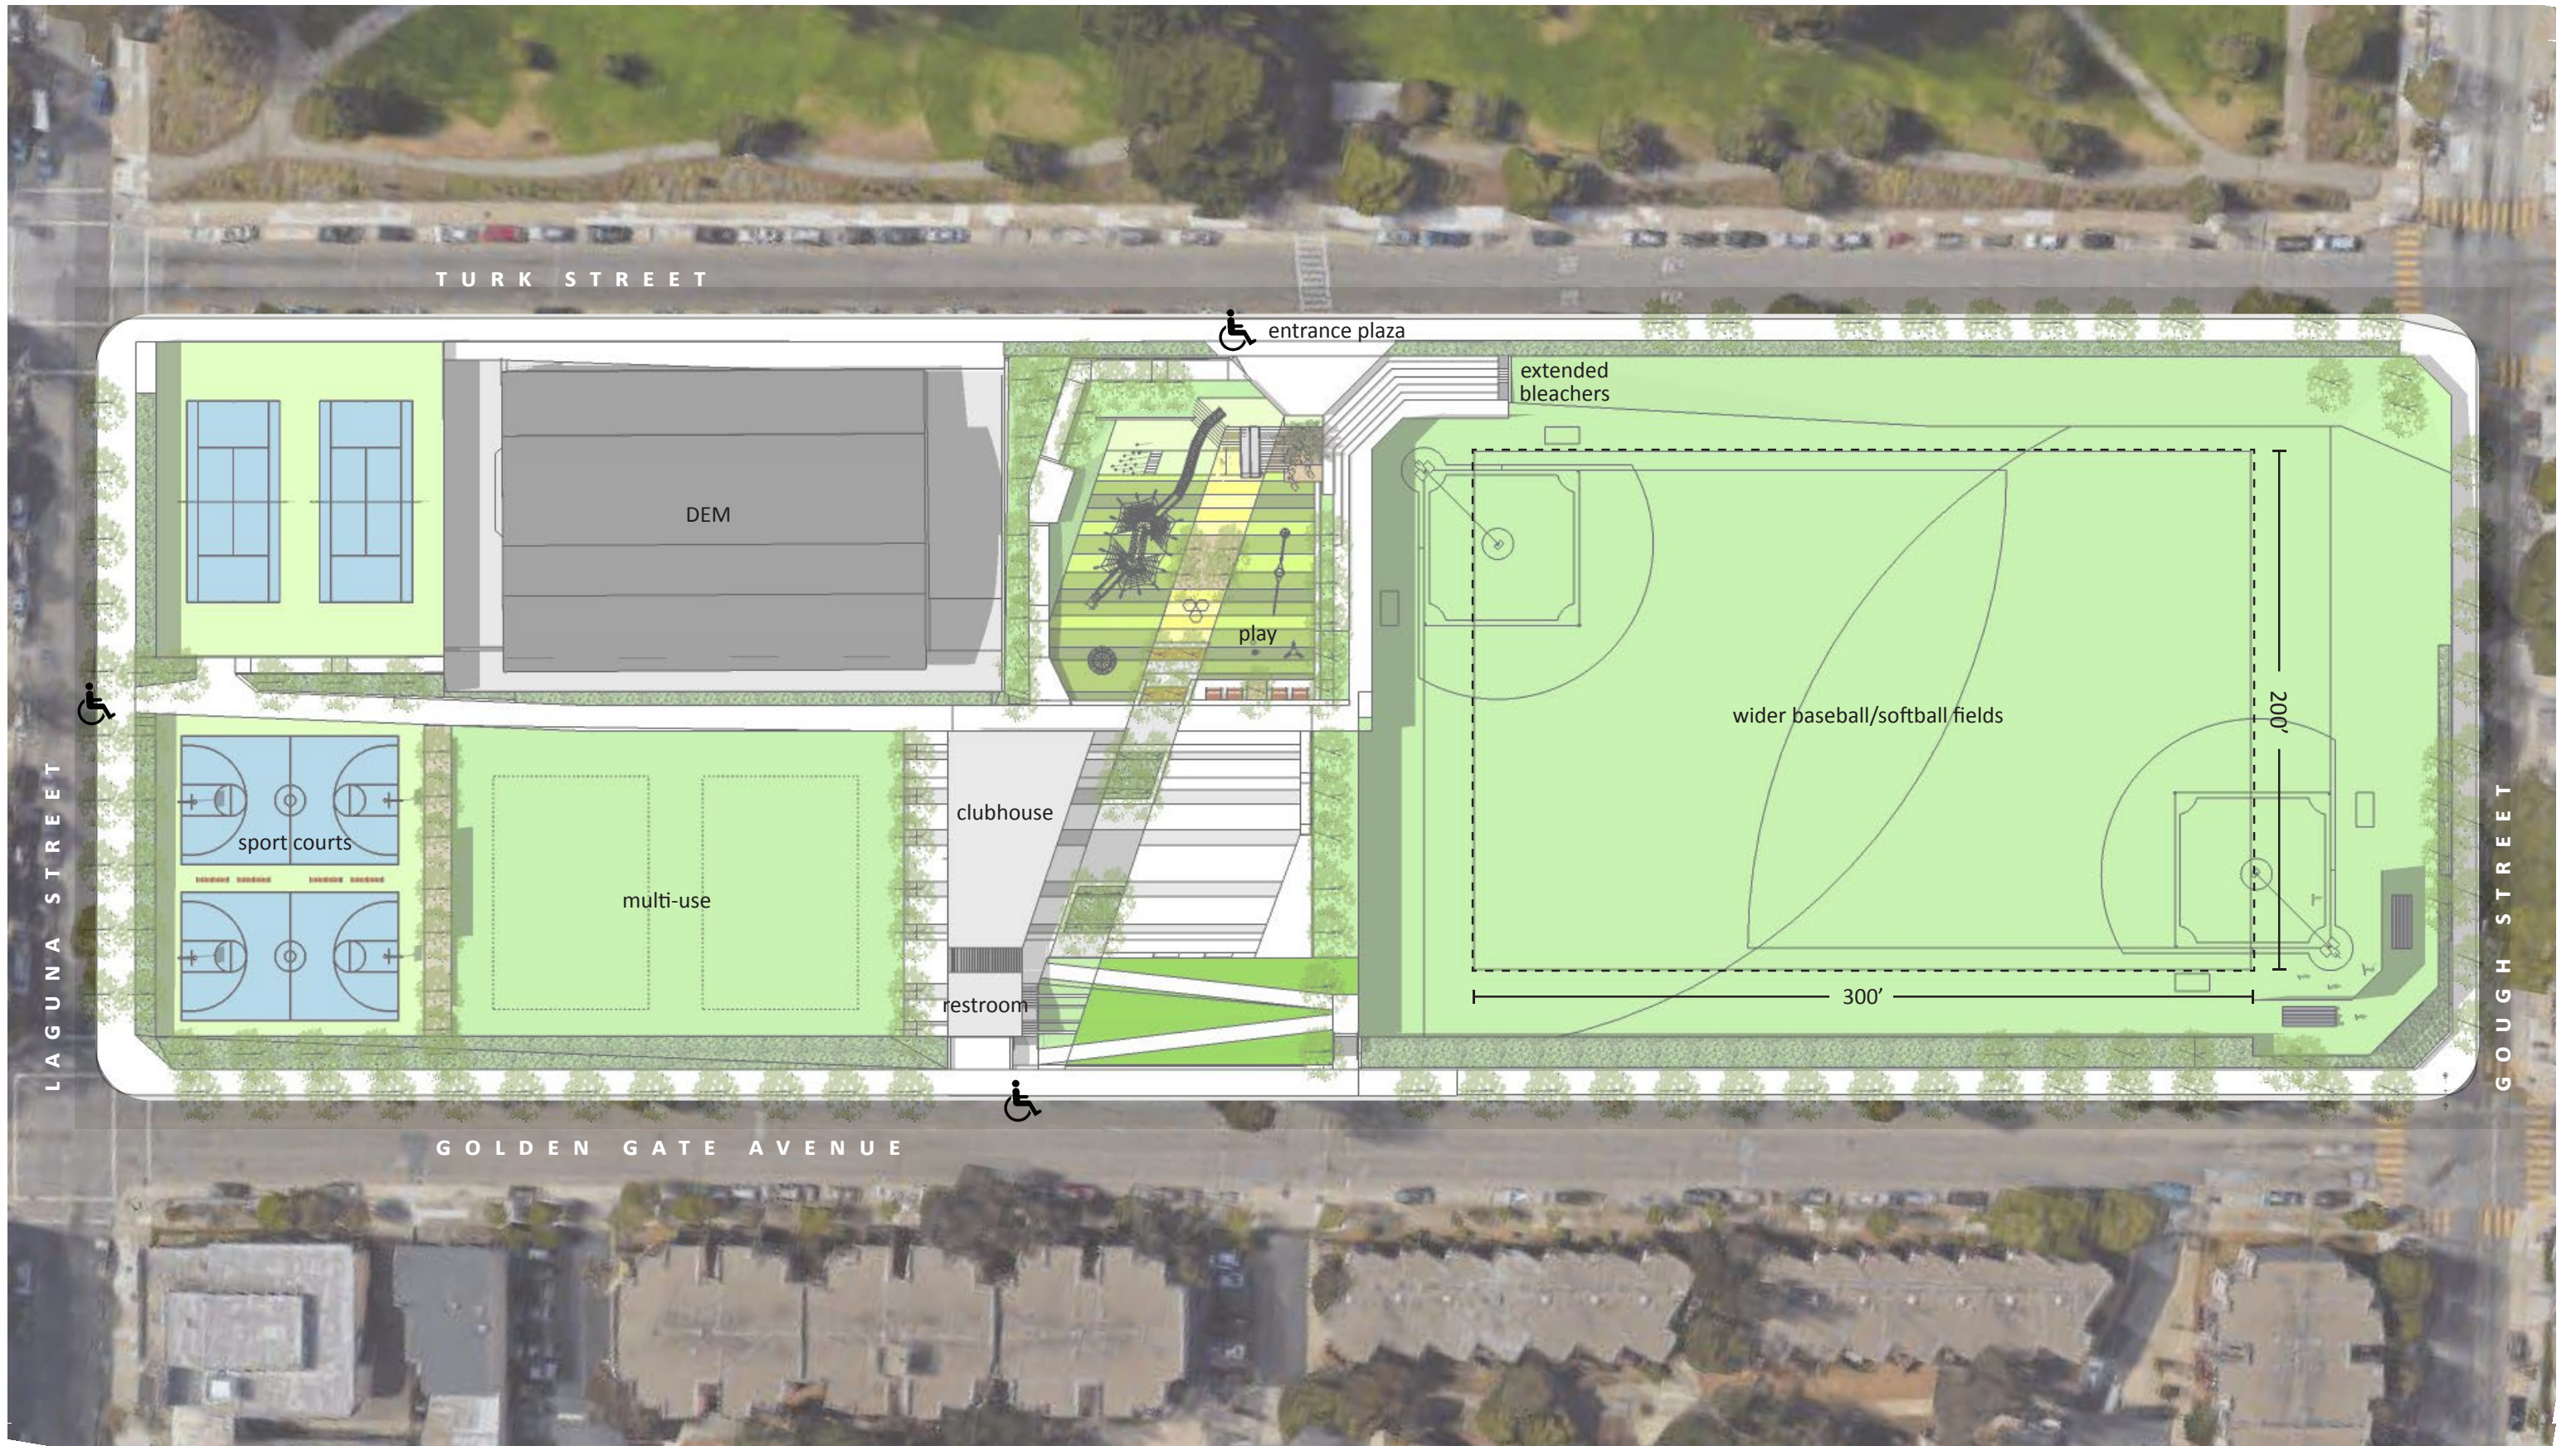

# SAN FRANCISCO RECREATION + PARK DEPARTMENT MARGARET HAYWARD PLAYGROUND

CIVIC DESIGN REVIEW  
Monday, November 27, 2017

**Supervisor**  
London Breed  
*District 5*

**Project Managers**  
Marien Coss  
*Recreation and Park Department*

This image shows the political campaigns of Bobby Seale for Mayor of Oakland and Elaine Brown for Councilwomen

April 7, 1973  
 Archive poster from *The Black Panther*, Untitled, offset lithograph, 22 7/8 x 15 inches  
 Courtesy of the Center for the Study of Political Graphics

August 2009

Untitled, Acrylic mural (Emory Douglas and Rigo 23), dimensions variable

Part of the 2009 "Emory Douglas: Black Panther" exhibition at New Museum, New York

Courtesy of New Museum, New York