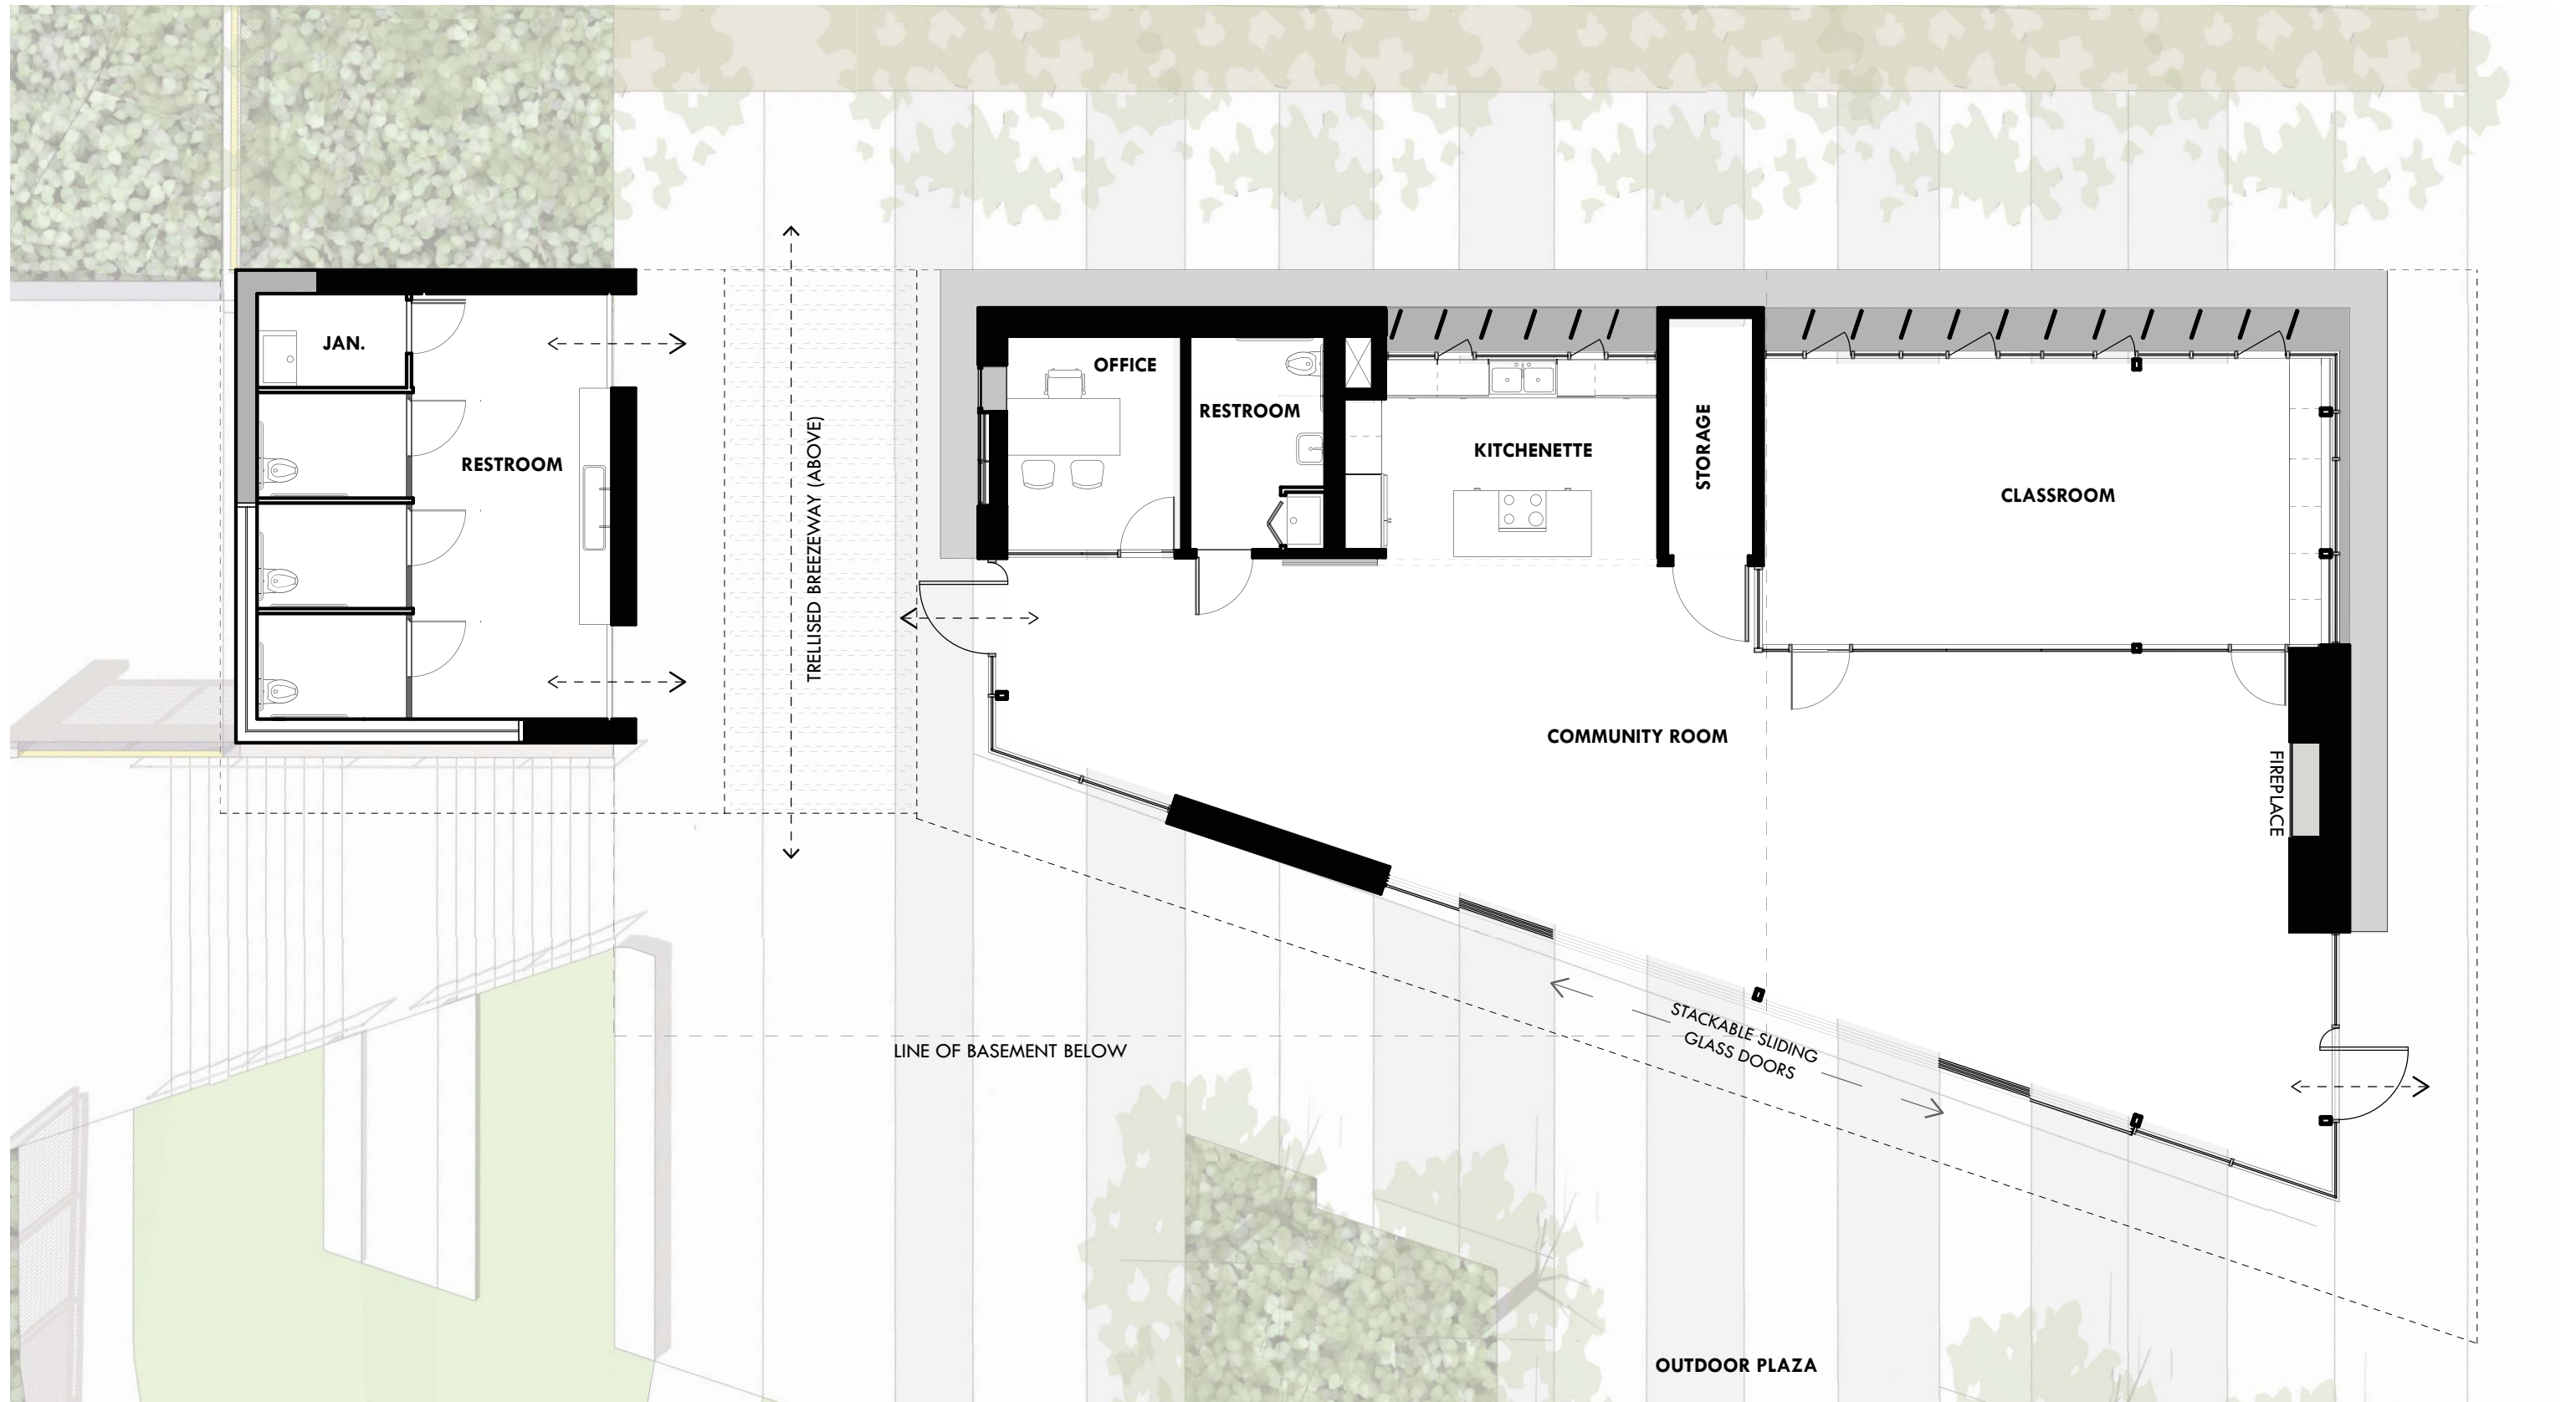

This image shows the political campaigns of Bobby Seale for Mayor of Oakland and Elaine Brown for Councilwomen

April 7, 1973  
 Archive poster from *The Black Panther*, Untitled, offset lithograph, 22 7/8 x 15 inches  
 Courtesy of the Center for the Study of Political Graphics

October 4, 1971  
 Archive poster from *The Black Panther*, Untitled, offset lithograph, 22 7/8 x 15 inches  
 Courtesy of the Center for the Study of Political Graphics

June 19, 1971  
 Archive poster from *The Black Panther*, Untitled, offset lithograph, 22 7/8 x 15 inches  
 Collection of Alden Mary Kimbrough, Los Angeles, CA

August 2009

Untitled, Acrylic mural (Emory Douglas and Rigo 23), dimensions variable

Part of the 2009 "Emory Douglas: Black Panther" exhibition at New Museum, New York

Courtesy of New Museum, New York