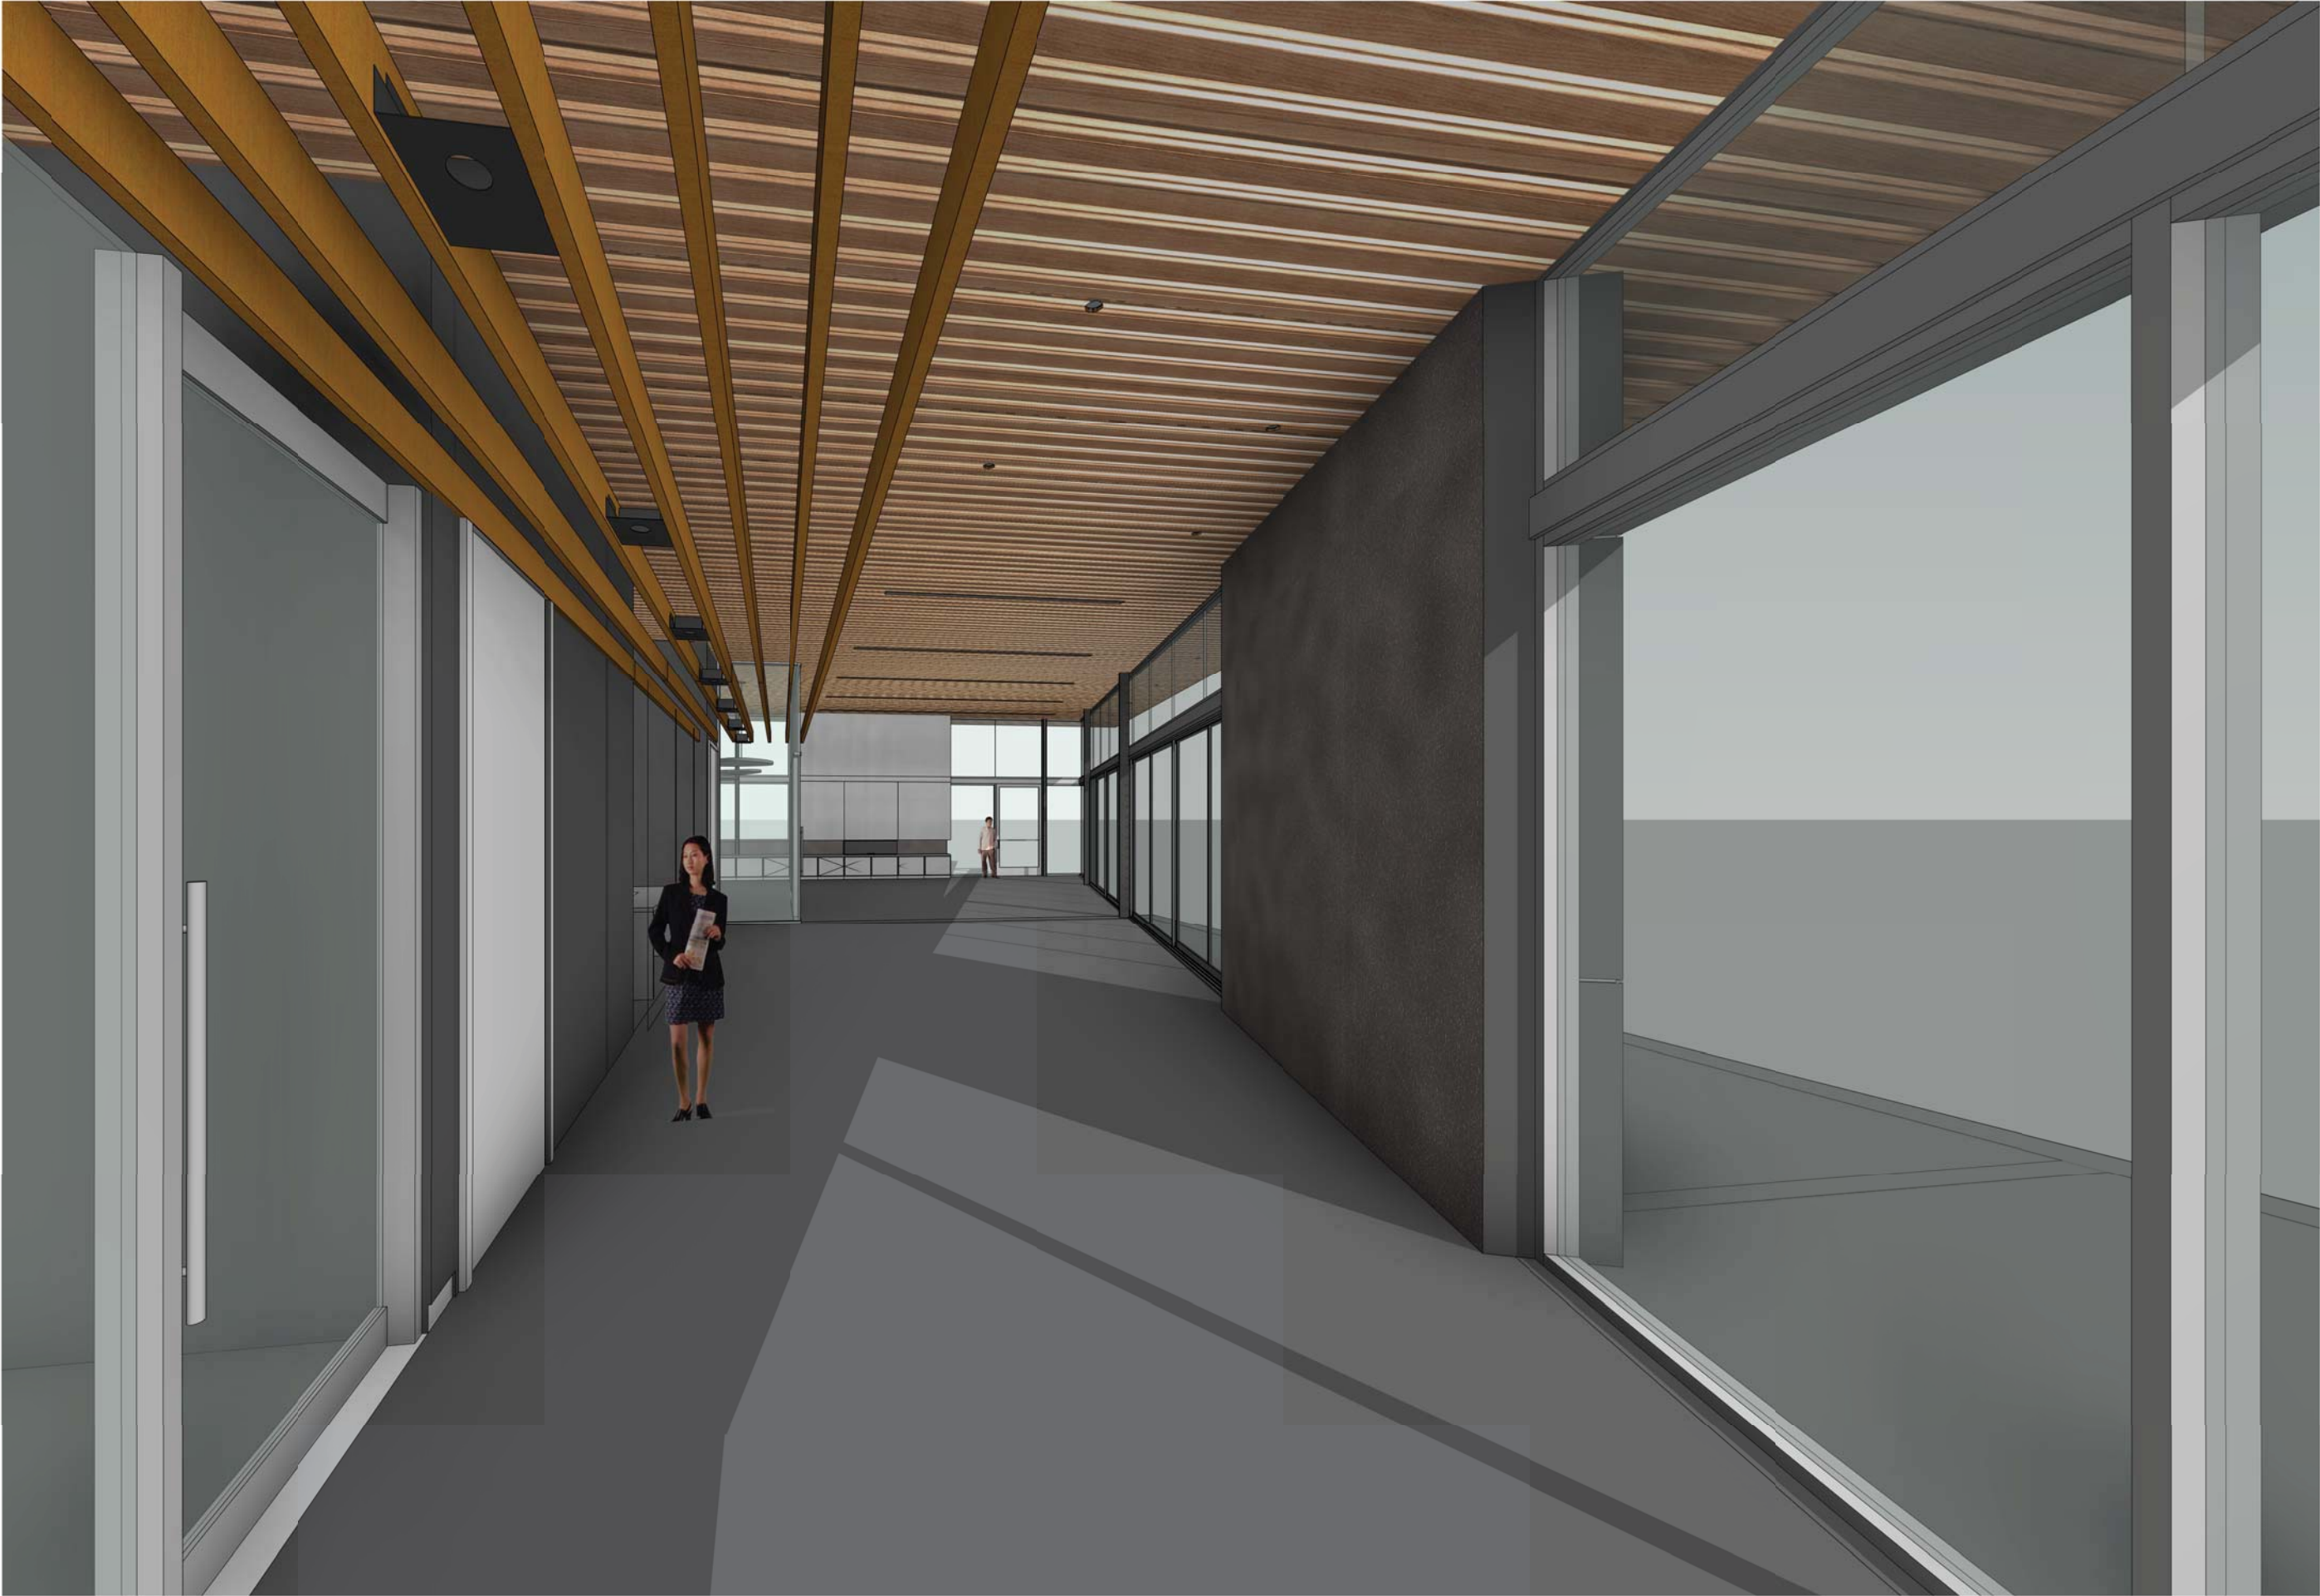

This image shows the political campaigns of Bobby Seale for Mayor of Oakland and Elaine Brown for Councilwomen

April 7, 1973  
 Archive poster from *The Black Panther*, Untitled, offset lithograph, 22 7/8 x 15 inches  
 Courtesy of the Center for the Study of Political Graphics