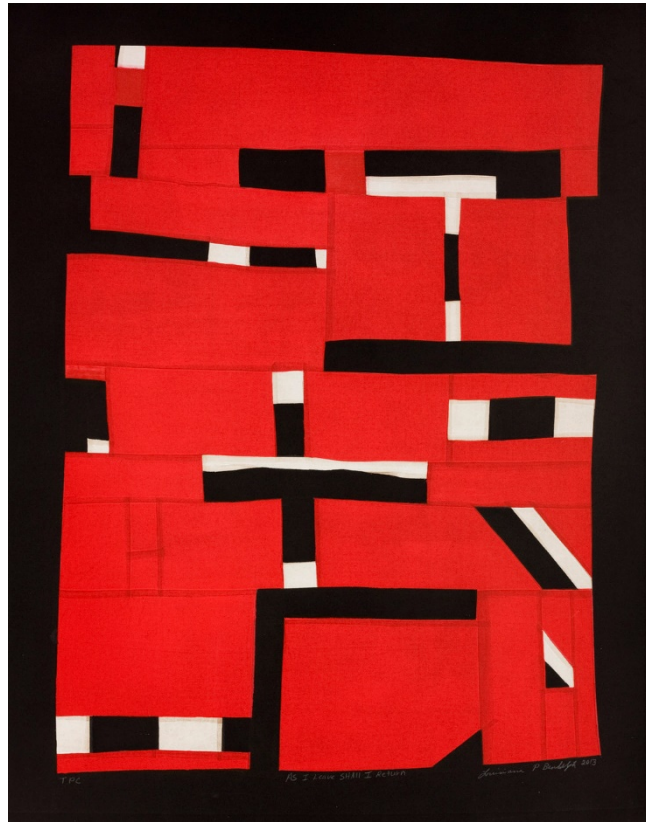

MINNA NATOMA ART CORRIDOR

STREETSCAPE

FINALISTS

LOUISIAN A BENDOLPH

SPENCER KEETON CUMMINGHAM

ALICIA McCARTHY

ADIA MILLET

BRENDAN MONROE

KELLY ORDING

JEROME REYES

MUZAE SESAY

BARBARA STAUFFACHER SOLOMON

ELI SUDBRACK

Axiomatic Verve Across Fenestrations (contagious), Contemporary Arts Center (CAC), Cincinnati, USA, 2017 / Vinyl and neon

Abstracto Viajero Andinos Fetichizados, MATE, Lima, Peru, 2017 / Dancing tapestries, wallpaper, painted wood stairwells