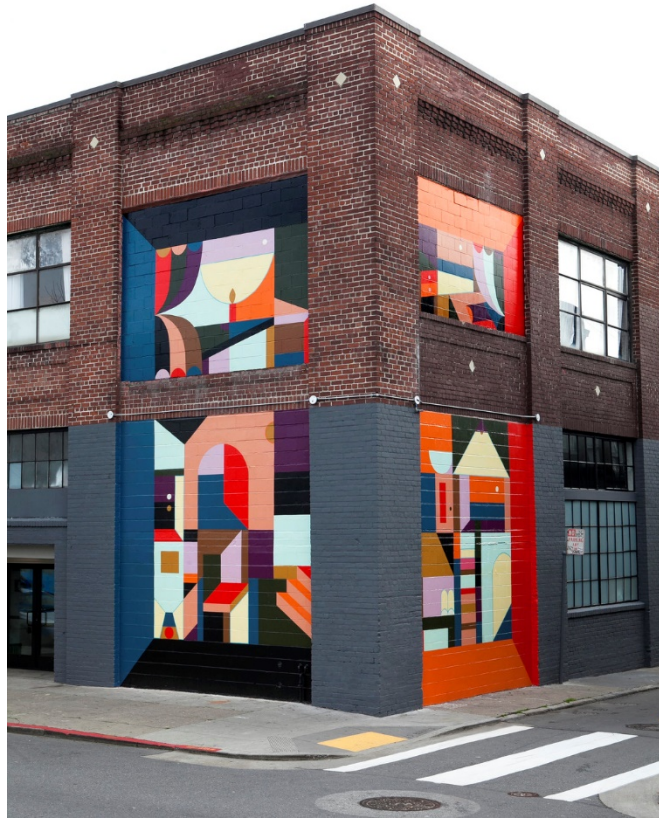

MINNA NATOMA ART CORRIDOR

STREETSCAPE

FINALISTS

LOUISIAN A BENDOLPH

SPENCER KEETON CUMMINGHAM

ALICIA McCARTHY

ADIA MILLET

BRENDAN MONROE

KELLY ORDING

JEROME REYES

MUZAE SESAY

BARBARA STAUFFACHER SOLOMON

ELI SUDBRACK

Axiomatic Verve Across Fenestrations (contagious), Contemporary Arts Center (CAC), Cincinnati, USA, 2017 / Vinyl and neon

Abstracto Viajero Andinos Fetichizados, MATE, Lima, Peru, 2017 / Dancing tapestries, wallpaper, painted wood stairwells