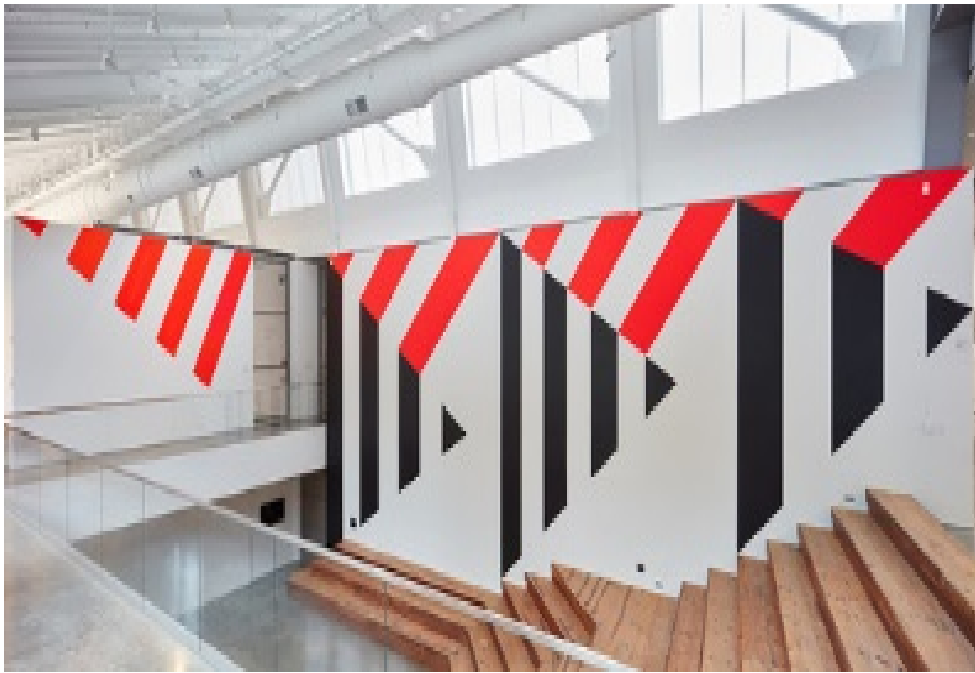

KELLY ORDING

JEROME REYES

MUZAE SESAY

BARBARA STAUFFACHER SOLOMON

ELI SUDBRACK

Axiomatic Verve Across Fenestrations (contagious), Contemporary Arts Center (CAC), Cincinnati, USA, 2017 / Vinyl and neon

Abstracto Viajero Andinos Fetichizados, MATE, Lima, Peru, 2017 / Dancing tapestries, wallpaper, painted wood stairwells