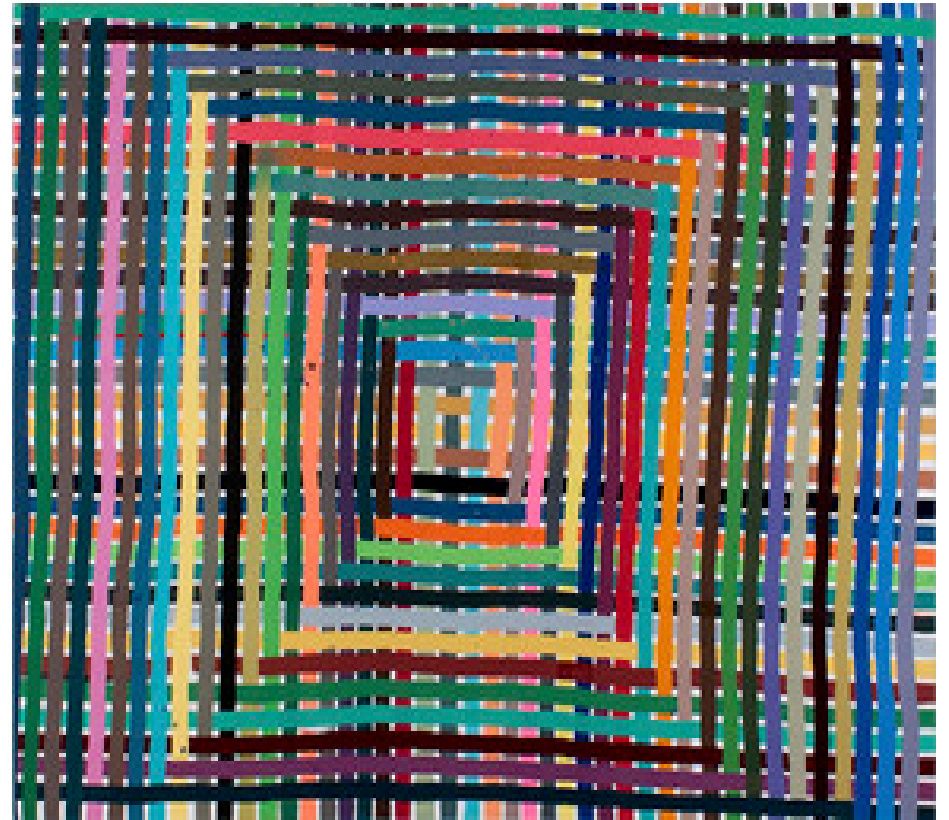

MINNA NATOMA ART CORRIDOR

STREETSCAPE

FINALISTS

LOUISIAN A BENDOLPH

SPENCER KEETON CUMMINGHAM

ALICIA McCARTHY

ADIA MILLET

BRENDAN MONROE

KELLY ORDING

JEROME REYES

MUZAE SESAY

BARBARA STAUFFACHER SOLOMON

ELI SUDBRACK

Axiomatic Verve Across Fenestrations (contagious), Contemporary Arts Center (CAC), Cincinnati, USA, 2017 / Vinyl and neon

Abstracto Viajero Andinos Fetichizados, MATE, Lima, Peru, 2017 / Dancing tapestries, wallpaper, painted wood stairwells