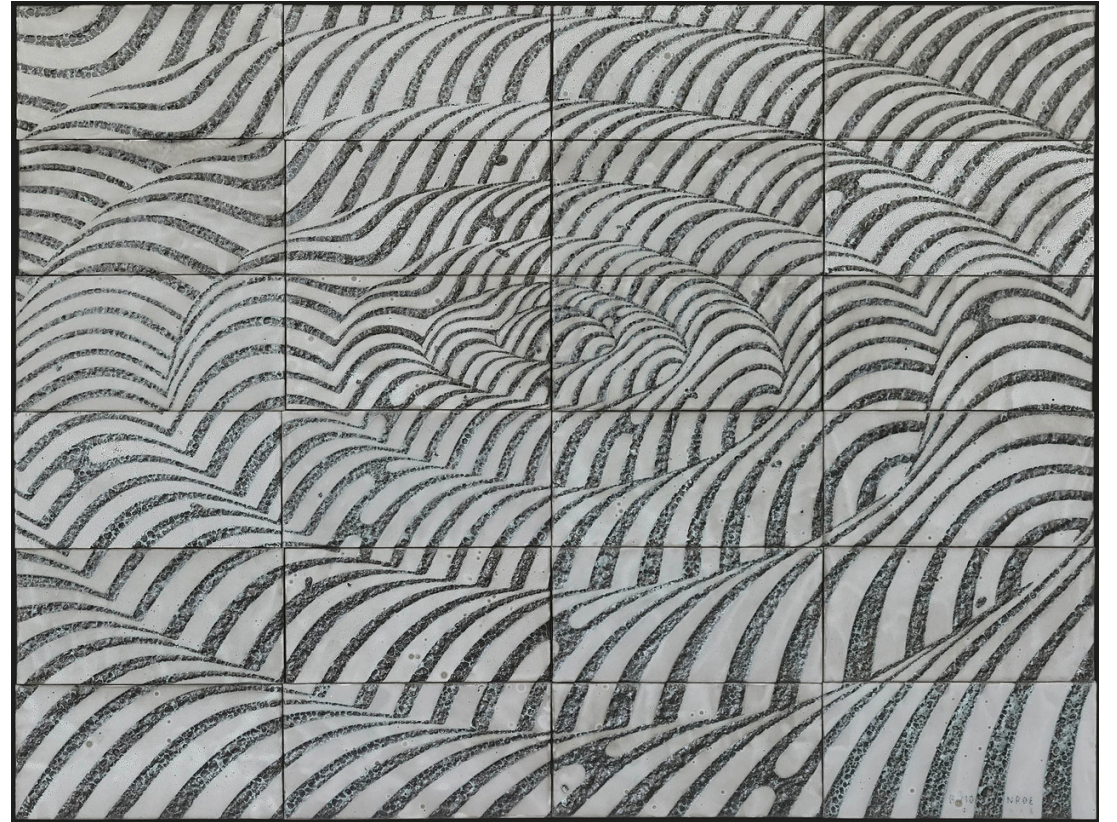

MINNA NATOMA ART CORRIDOR

STREETSCAPE

FINALISTS

LOUISIAN A BENDOLPH

SPENCER KEETON CUMMINGHAM

ALICIA McCARTHY

ADIA MILLET

BRENDAN MONROE

KELLY ORDING

JEROME REYES

MUZAE SESAY

BARBARA STAUFFACHER SOLOMON

ELI SUDBRACK

Axiomatic Verve Across Fenestrations (contagious), Contemporary Arts Center (CAC), Cincinnati, USA, 2017 / Vinyl and neon

Abstracto Viajero Andinos Fetichizados, MATE, Lima, Peru, 2017 / Dancing tapestries, wallpaper, painted wood stairwells