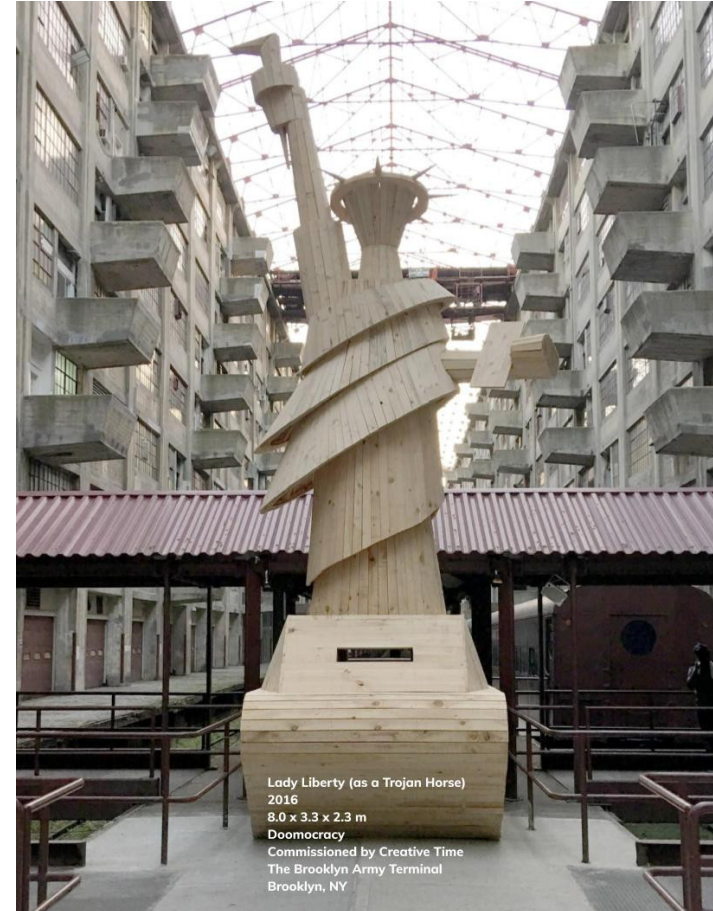

PEDRO REYES