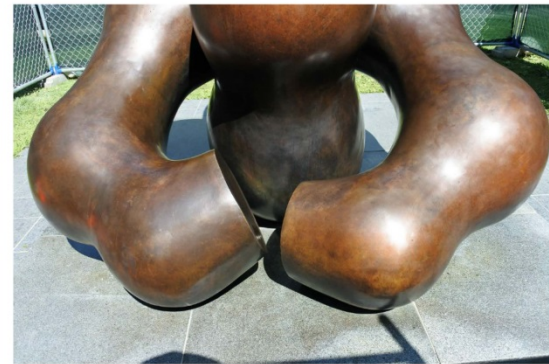

Sample review for paver replacement.

Final treatment to the bronze.

Detail of PL Side After Removal of Wax Overlayers

Detail of PL Side After Repatina

Rear Side Before Treatment

Rear Side After Treatment

*Native Sons Monument*, Douglas Tilden, Market Street Corridor