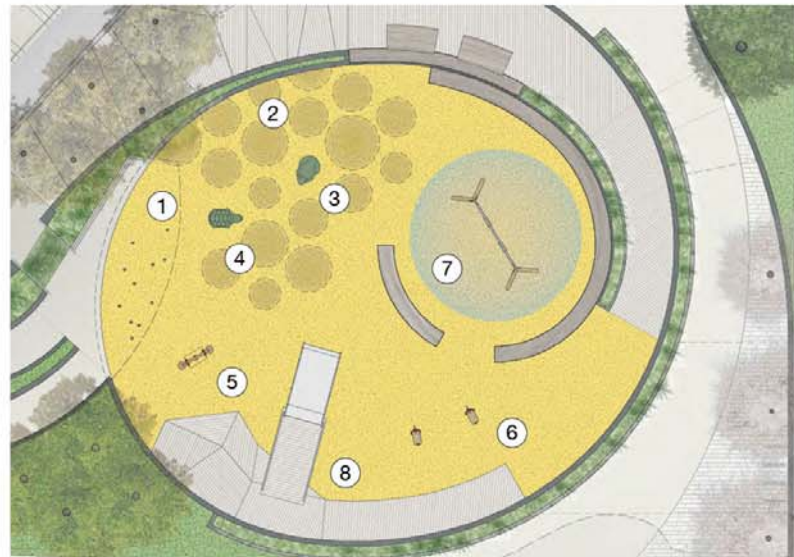

Mountain Lake Park Playground - Materials and Character
San Francisco, California

Mountain Lake Park Playground - Parent Areas

San Francisco, California

Bohlin Cywinski Jackson

May 14, 2013

Mountain Lake Park Playground - Pre-School Play Area

San Francisco, California

Bohlin Cywinski Jackson

May 14, 2013

Mountain Lake Park Playground - School Age Play Area
San Francisco, California

Mountain Lake Park Playground - Summit and Overlook
San Francisco, California

Mountain Lake Park Playground - View from 12th Avenue Entrance

San Francisco, California

Bohlin Cywinski Jackson

May 14, 2013

Mountain Lake Park Playground - View from Mountain Lake Entrance

San Francisco, California