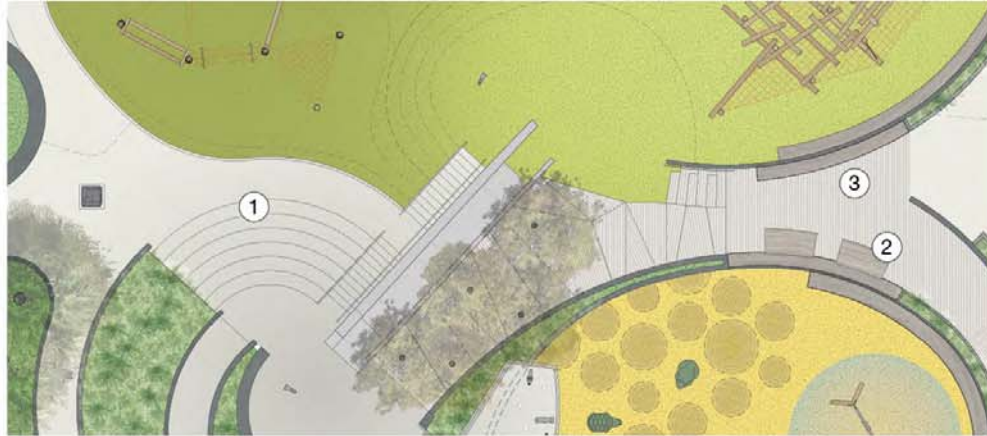

Mountain Lake Park Playground - Parent Areas

San Francisco, California

Bohlin Cywinski Jackson

May 14, 2013