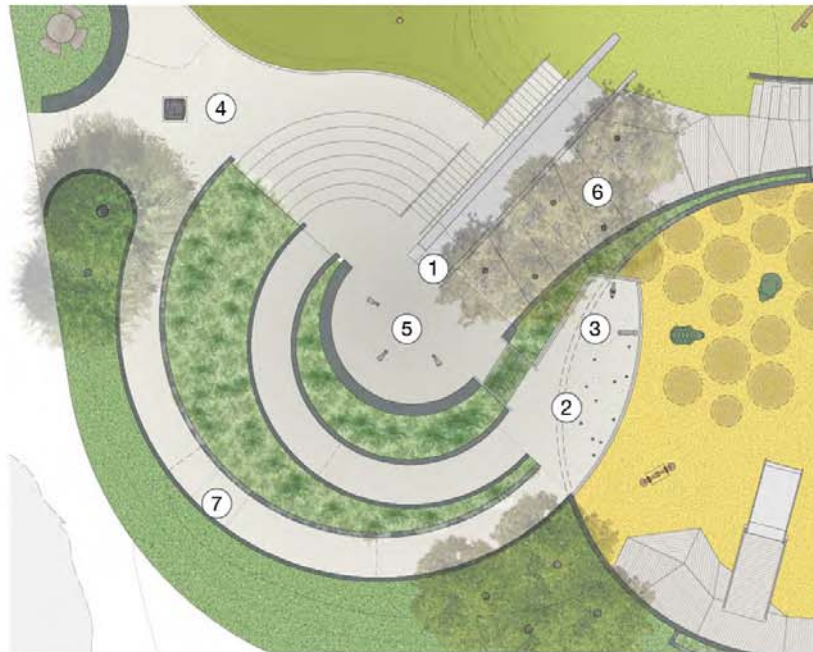

Mountain Lake Park Playground - Materials and Character
San Francisco, California

Mountain Lake Park Playground - Parent Areas

San Francisco, California

Bohlin Cywinski Jackson

May 14, 2013

Mountain Lake Park Playground - Pre-School Play Area

San Francisco, California

Bohlin Cywinski Jackson

May 14, 2013

Mountain Lake Park Playground - School Age Play Area
San Francisco, California

Mountain Lake Park Playground - Summit and Overlook
San Francisco, California

Mountain Lake Park Playground - View from 12th Avenue Entrance

San Francisco, California

Bohlin Cywinski Jackson

May 14, 2013

Mountain Lake Park Playground - View from Mountain Lake Entrance

San Francisco, California