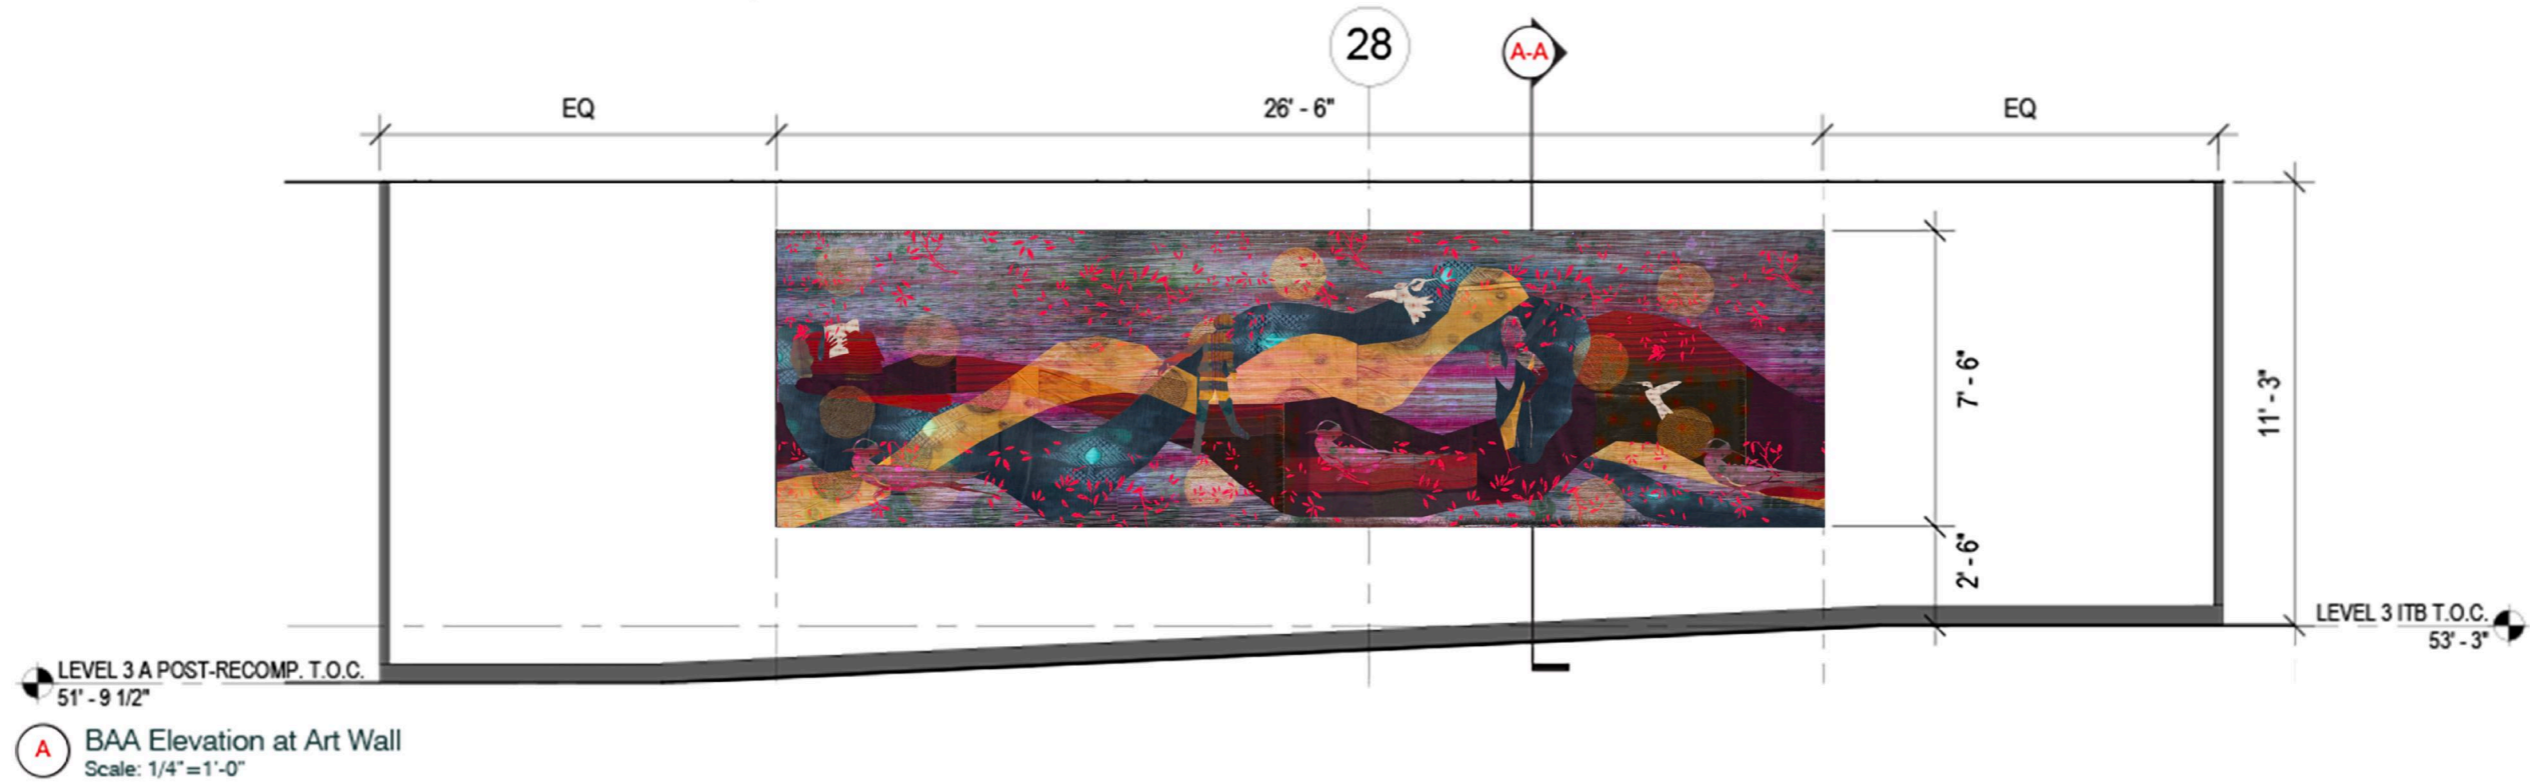

International Terminal | BAA Art Location

ITB DJV / SOM TSAO KR 26 SEPTEMBER 2019

SFO ITB Phase 1 Artwork Parameters | 4