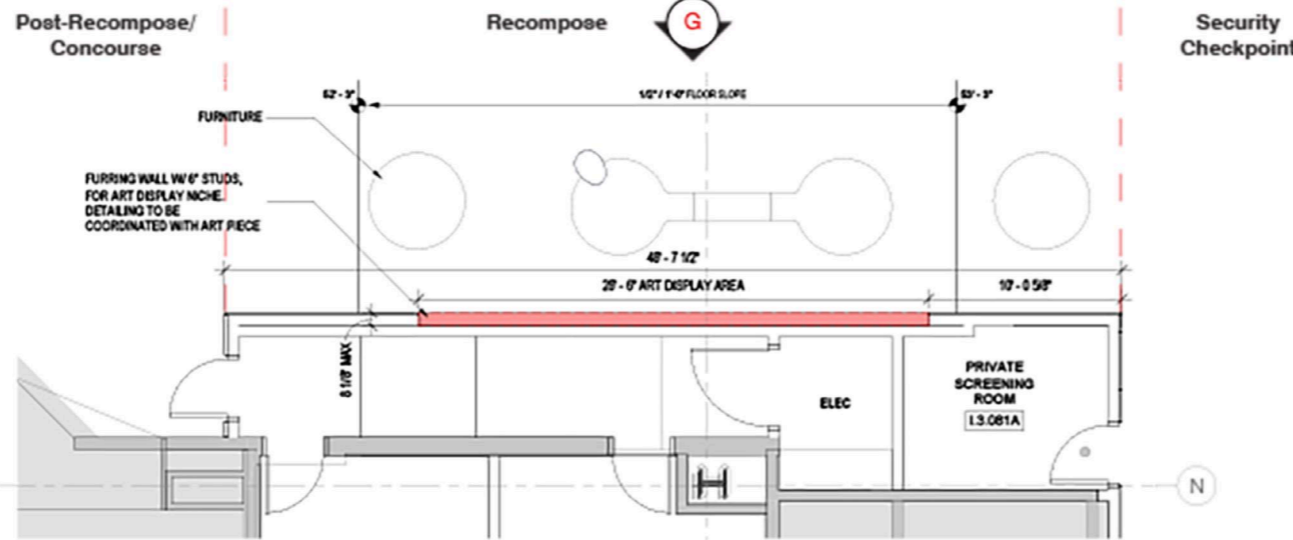

INTERNATIONAL TERMINAL  
BAA + BAG ART LOCATION ART LOCATIONS

**RANU MUKHERJEE**

# International Terminal | BAG Art Location

**G** BAG Elevation at Art Wall  
Scale: 1/4" = 1'-0"

**BAG Plan at Art Wall**  
Scale: 1/8" = 1'-0"

ITB DJV / SOM TSAO KR 26 SEPTEMBER 2019

SFO ITB Phase 1 Artwork Parameters | 3