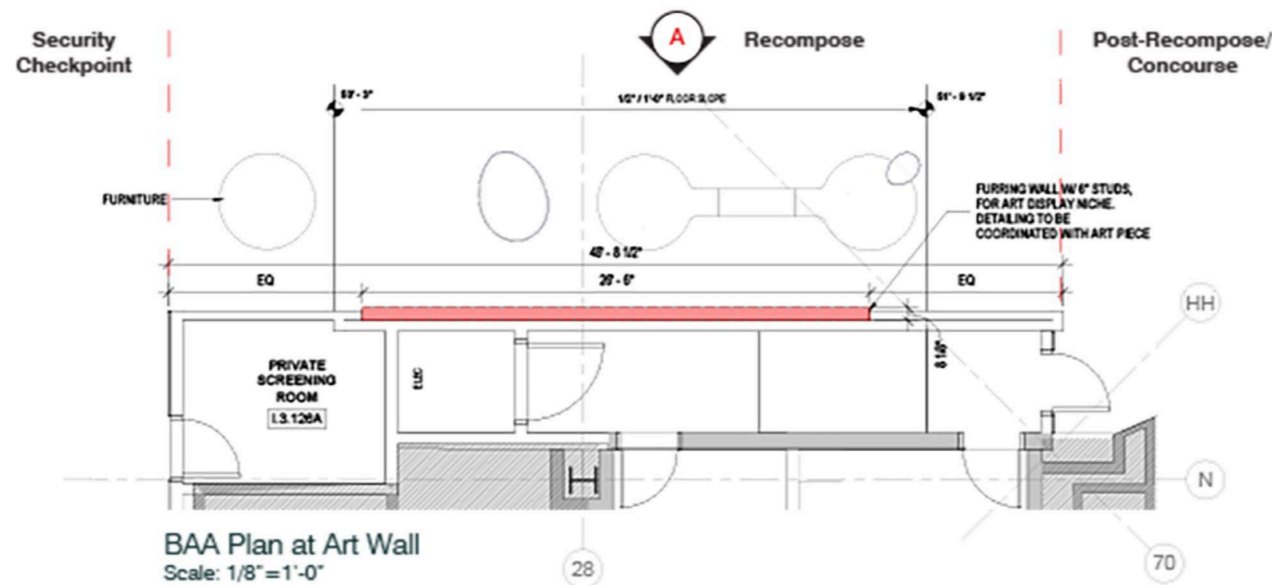

International Terminal | BAA Art Location

ITB DJV / SOM TSAO KR 26 SEPTEMBER 2019

SFO ITB Phase 1 Artwork Parameters | 4