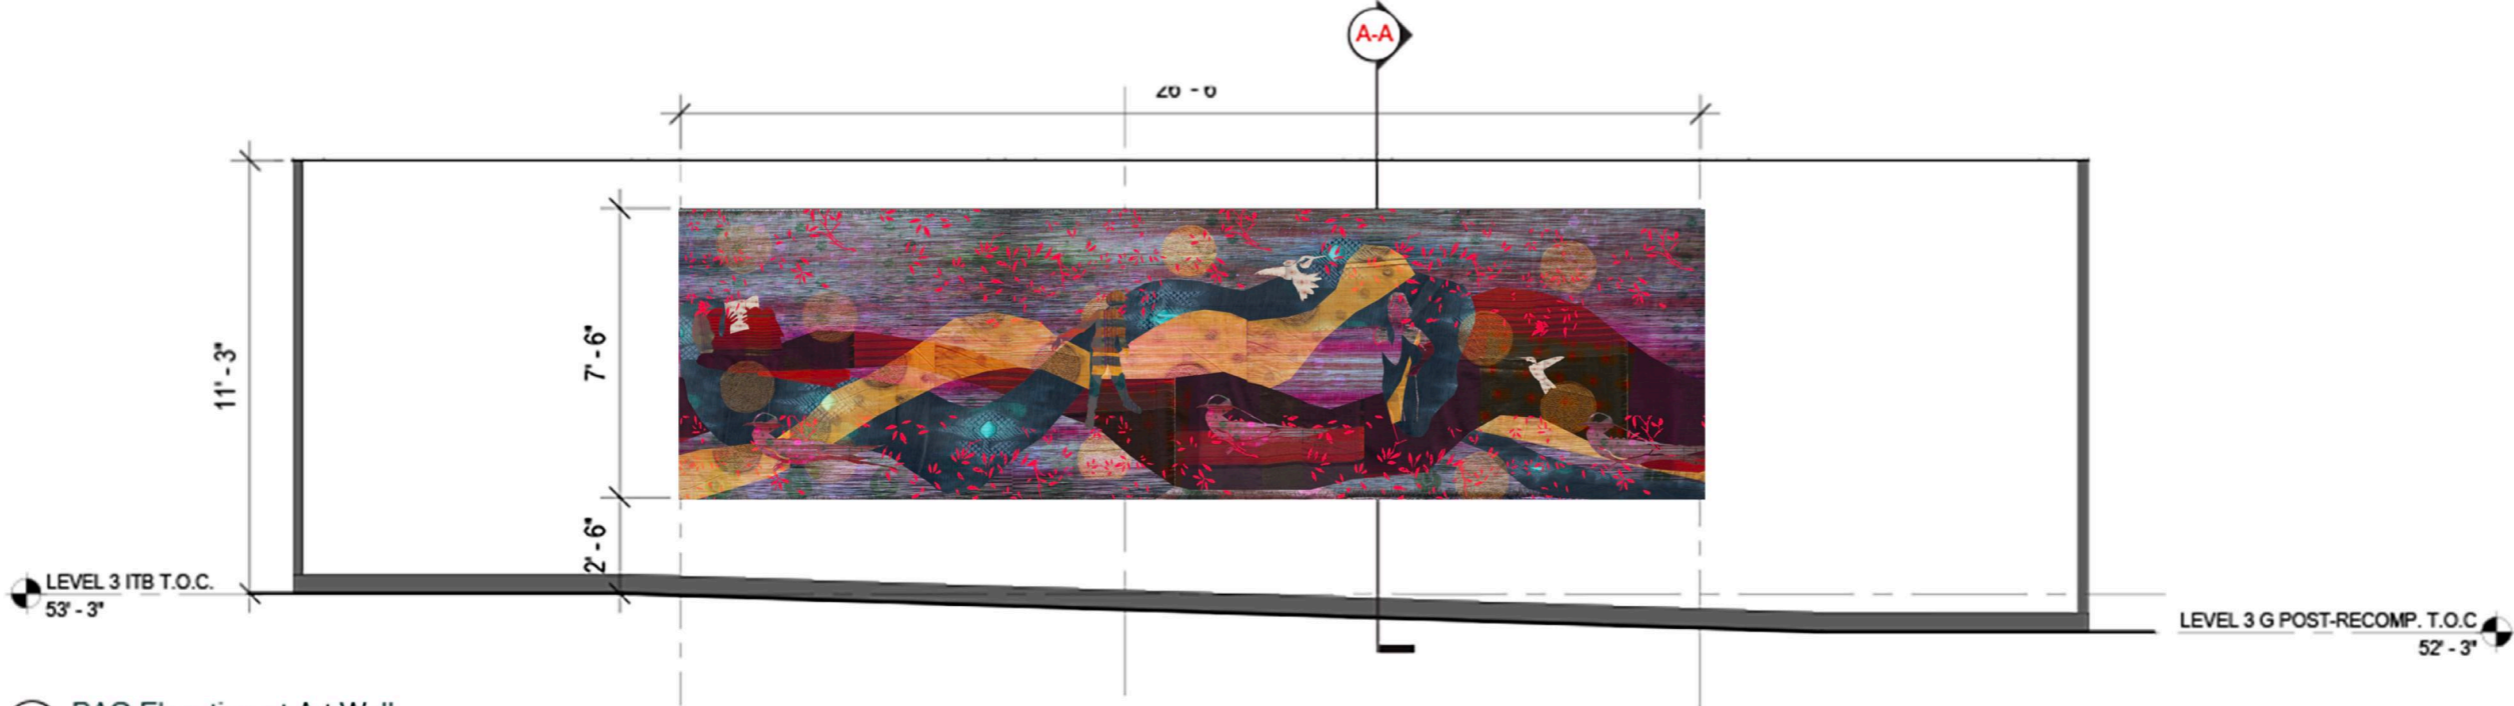

INTERNATIONAL TERMINAL  
BAA + BAG ART LOCATION ART LOCATIONS

**RANU MUKHERJEE**

# International Terminal | BAG Art Location

**G** BAG Elevation at Art Wall  
Scale: 1/4" = 1'-0"

**BAG Plan at Art Wall**  
Scale: 1/8" = 1'-0"

ITB DJV / SOM TSAO KR 26 SEPTEMBER 2019

SFO ITB Phase 1 Artwork Parameters | 3