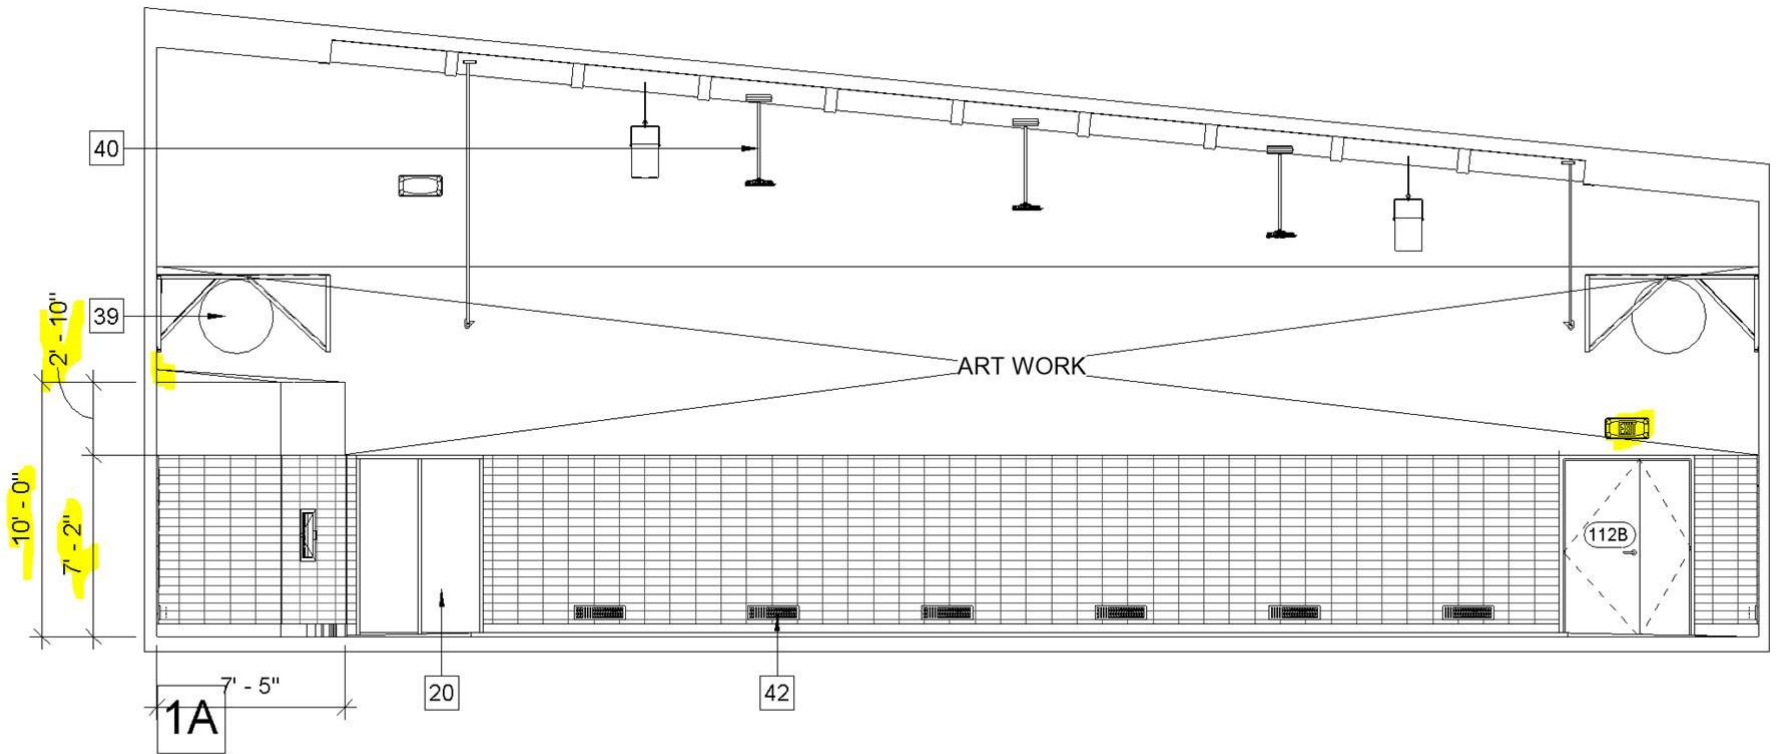

NO DIVING OR JUMPING IN SHALLOW WATER

SHALLOW WATER

JUMPING IN

NO DIVING OR

JLG  
162036

NO DIVING IN SHALLOW WATER  
20' DEEP

Scissor Equipment  
10000

ART WORK

# NATATORIUM

3/16" = 1'-0"