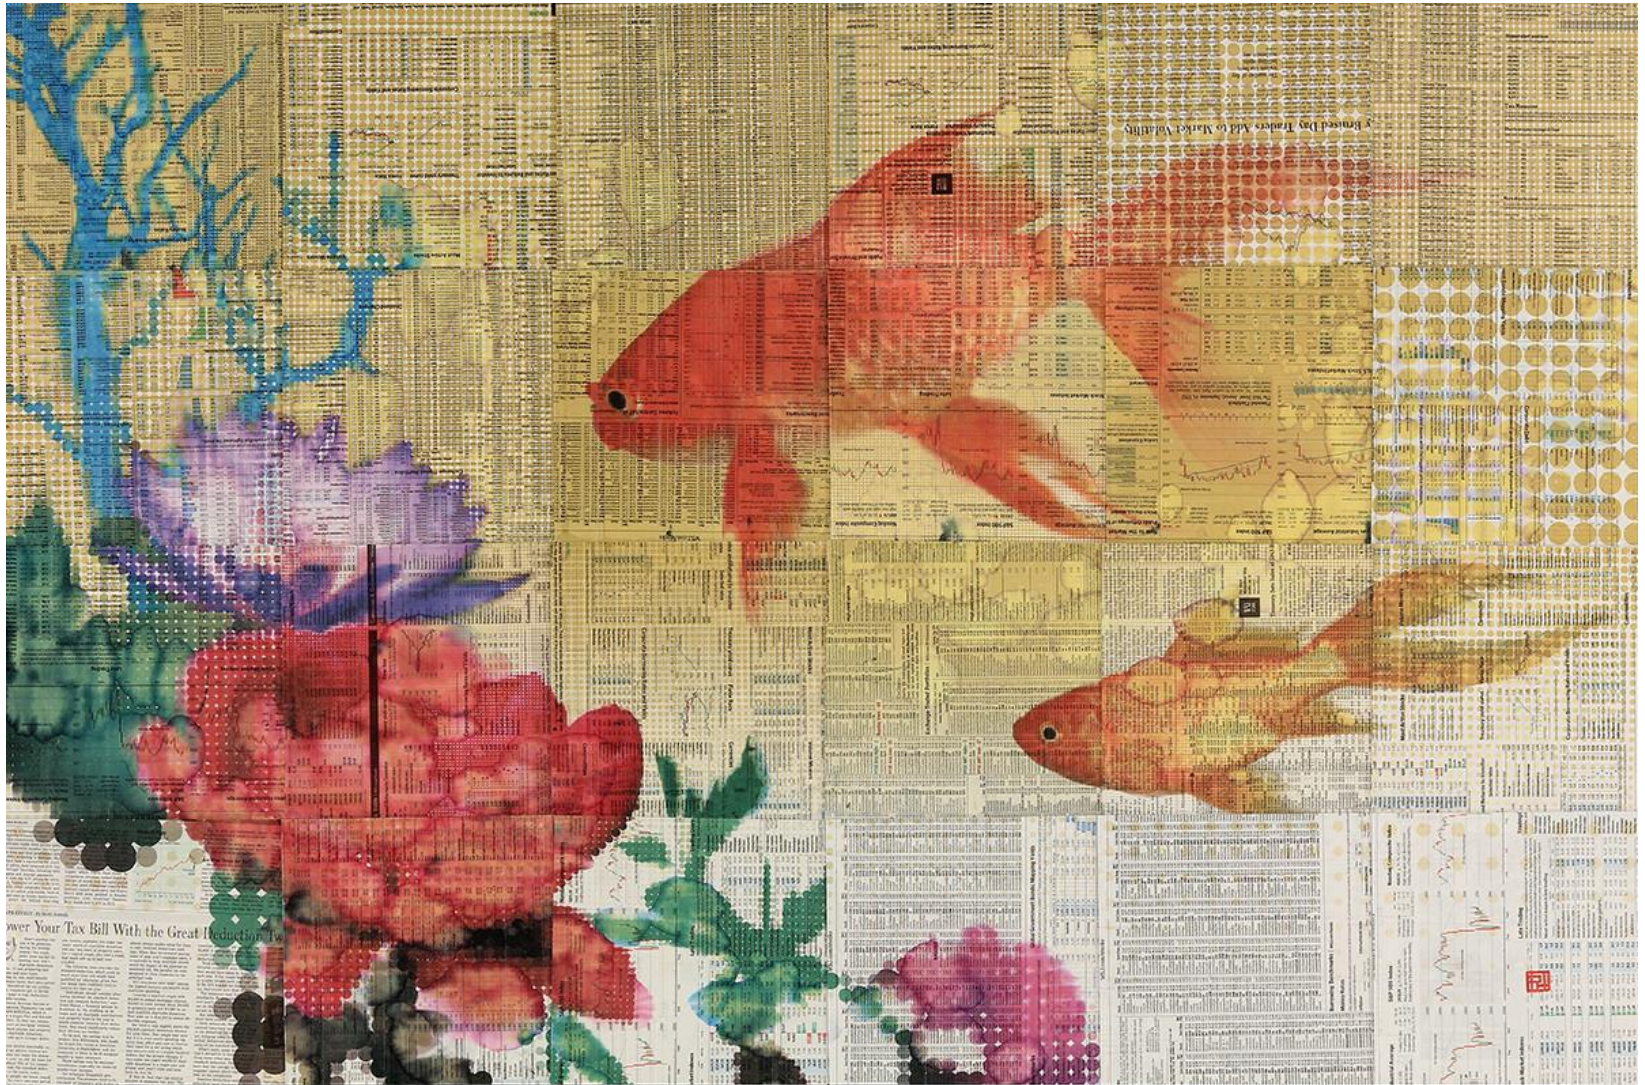

Stanley Goldstein, Panhandle Park