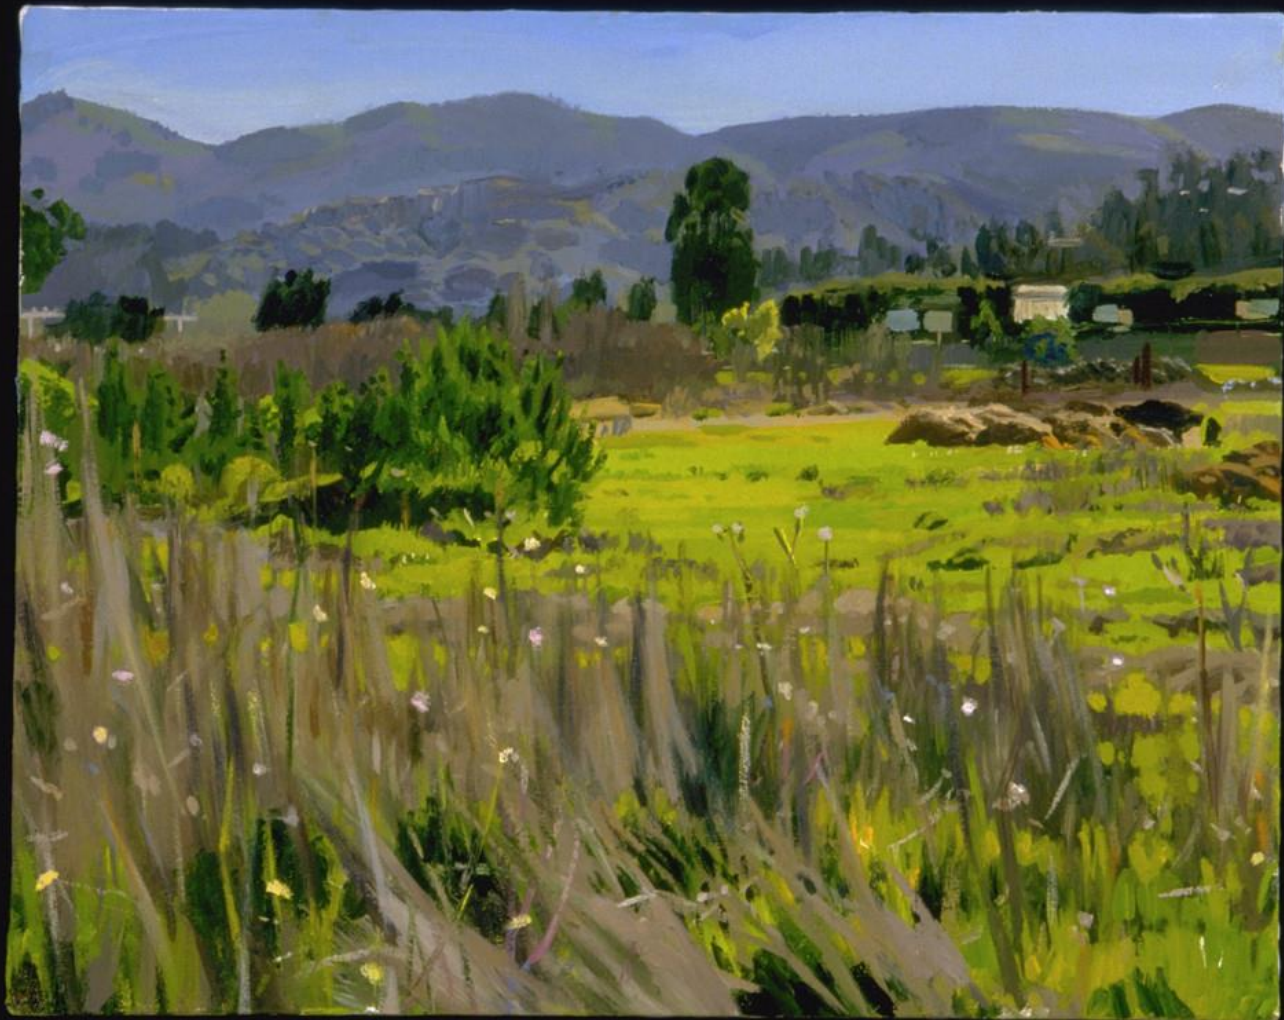

Stanley Goldstein, Field and Fence