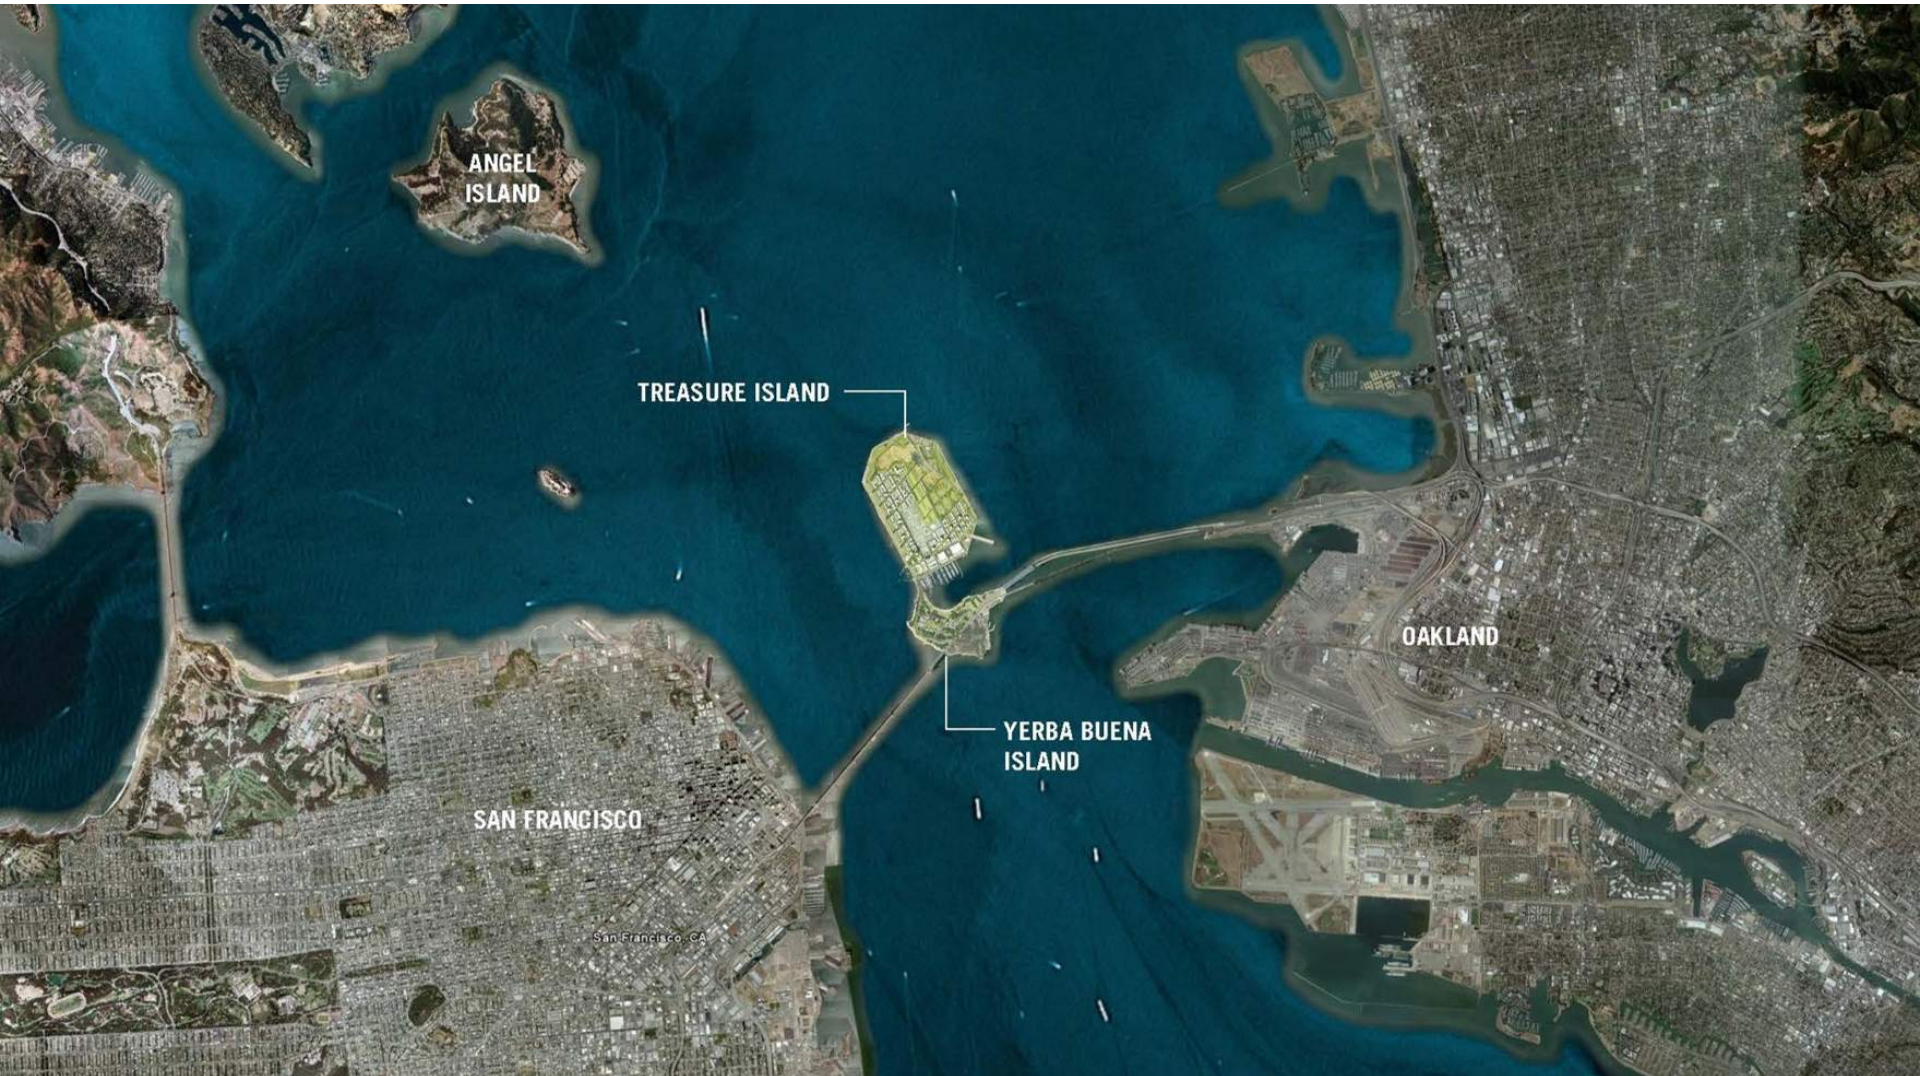

UTILITY ENCLOSURES

TREASURE ISLAND AND YERBA BUENA ISLAND

AUGUST 19, 2019

SAN FRANCISCO ARTS COMMISSION
CIVIC DESIGN REVIEW

SITE CONTEXT

TREASURE AND YERBA BUENA - FULL BUILD-OUT

1. NEW SF NEIGHBORHOOD

- 8,000 HOMES
- 2,173 AFFORDABLE HOUSING UNITS

2. NEW FERRY SERVICE + INTERMODAL TRANSIT HUB

3. ALL RESIDENTIAL WITHIN 15 MIN WALK OF TRANSIT

4. 300 ACRES PARKS AND OPEN SPACE

TIMEFRAME = BY 2030-2035

TREASURE ISLAND PHASE 1

○ AMERISTAR IMPASSE TRIDENT
○ AMERISTAR IMPASSE GAUNTLET

Diplacus aurantiacus
Sticky Monkey Flower

5TH STREET PUMP STATION CITYSIDE PARK

VIEW ACROSS CITYSIDE AVENUE

MACALLA ROAD PUMP STATION

AMERISTAR IMPASSE TRIDENT

MACALLA ROAD PUMP STATION PLAN

MACALLA ROAD PUMP STATION ELEVATION

MACALLA ROAD PUMP STATION

PLANTING PALETTE

Aesculus x carnea 'briotii'
Briotii Red Horsechestnut

Myrica californica
Pacific Wax Myrtle

Ceanothus thyrsiflorus repens
Blueblossom

MACALLA ROAD PUMP STATION

RENDERING FROM MACALLA ROAD SIDEWALK