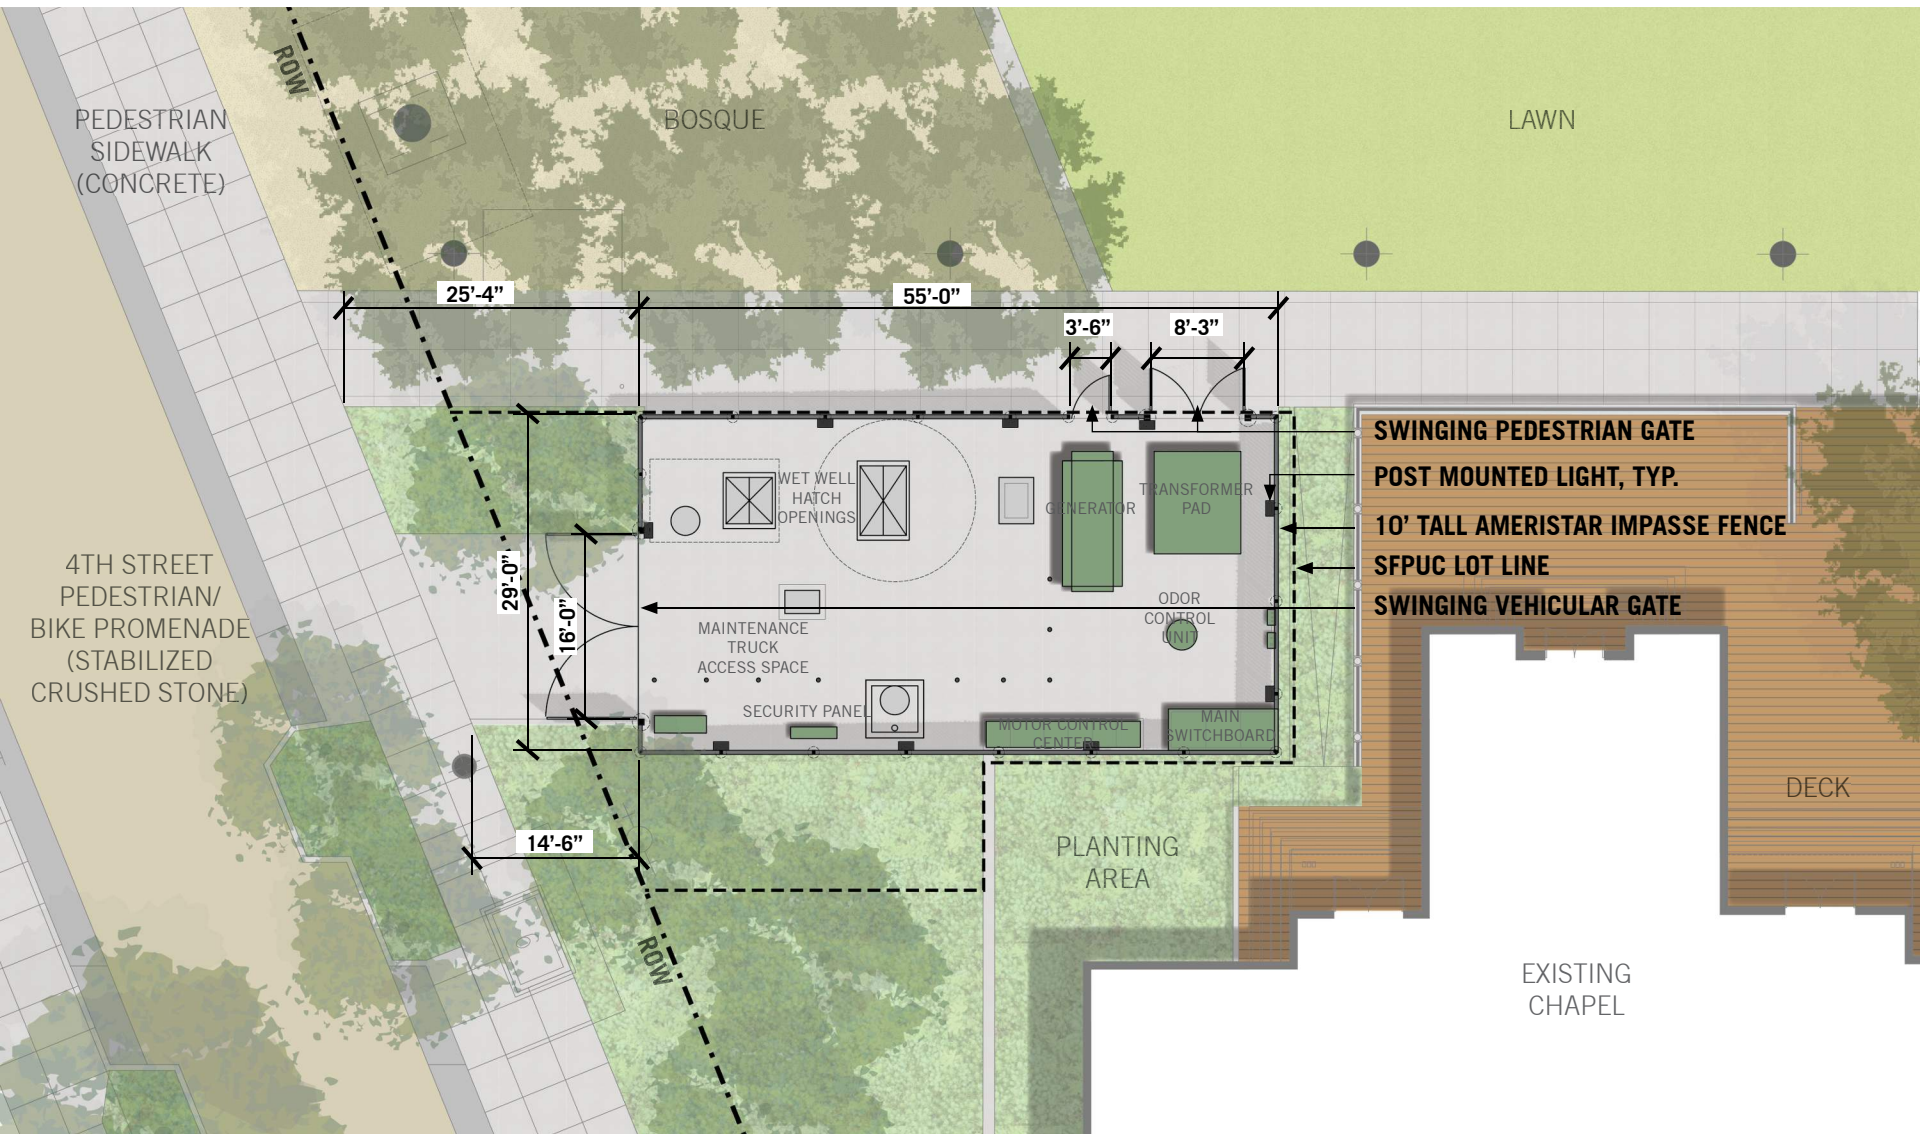

SWITCH BOARD AND TRANSFORMER

HATCHES (SSPS SURFACE)

4TH STREET PUMP STATION CULTURAL PARK AMERISTAR IMPASSE TRIDENT

CULTURAL PARK

THE OFFICE OF CHERYL BARTON

4TH STREET PUMP STATION CULTURAL PARK

PLAN

4TH STREET PUMP STATION CULTURAL PARK

ELEVATION

4TH STREET PUMP STATION CULTURAL PARK

PLANTING PALETTE

Betula nigra
River Birch

No Mow Fescue

Carissa macrocarpa
Natal Plum

4TH STREET PUMP STATION CULTURAL PARK

VIEW FROM SIDEWALK