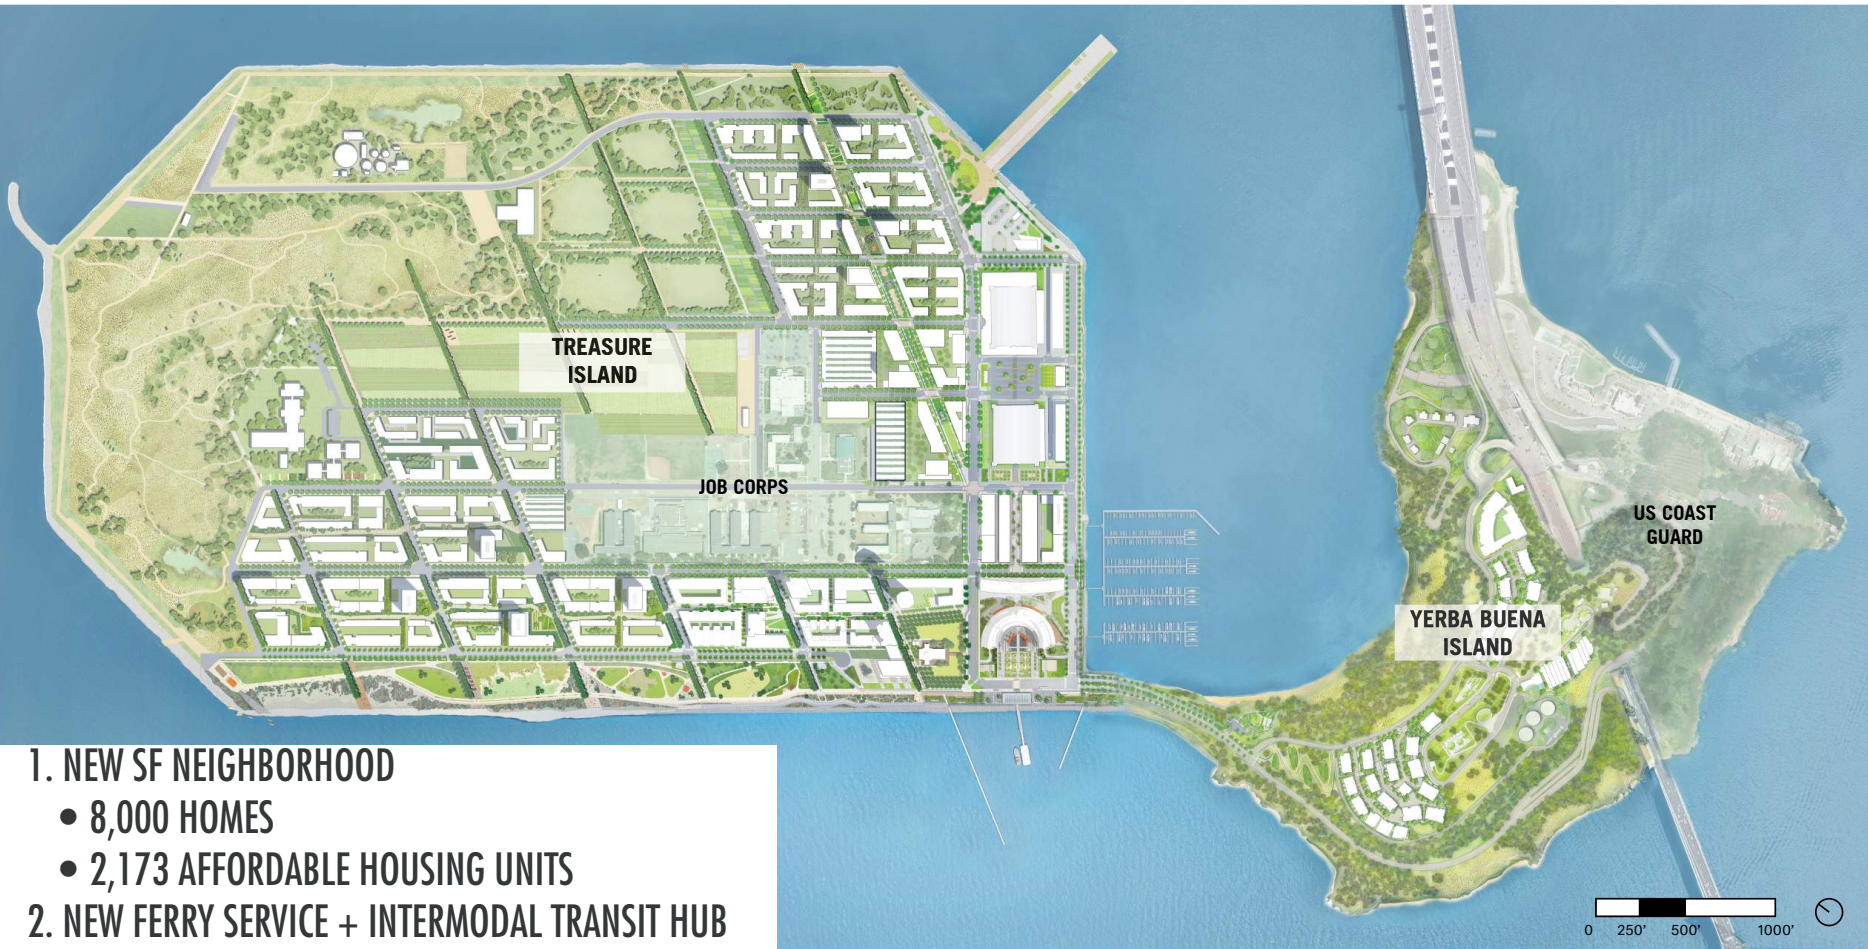

UTILITY ENCLOSURES

TREASURE ISLAND AND YERBA BUENA ISLAND

AUGUST 19, 2019

SAN FRANCISCO ARTS COMMISSION
CIVIC DESIGN REVIEW

SITE CONTEXT

TREASURE AND YERBA BUENA - FULL BUILD-OUT

1. NEW SF NEIGHBORHOOD

- 8,000 HOMES
- 2,173 AFFORDABLE HOUSING UNITS

2. NEW FERRY SERVICE + INTERMODAL TRANSIT HUB

3. ALL RESIDENTIAL WITHIN 15 MIN WALK OF TRANSIT

4. 300 ACRES PARKS AND OPEN SPACE

TIMEFRAME = BY 2030-2035

TREASURE ISLAND PHASE 1

○ AMERISTAR IMPASSE TRIDENT
○ AMERISTAR IMPASSE GAUNTLET

Diplacus aurantiacus
Sticky Monkey Flower

5TH STREET PUMP STATION CITYSIDE PARK

VIEW ACROSS CITYSIDE AVENUE

MACALLA ROAD PUMP STATION

AMERISTAR IMPASSE TRIDENT

MACALLA ROAD PUMP STATION PLAN

MACALLA ROAD PUMP STATION ELEVATION