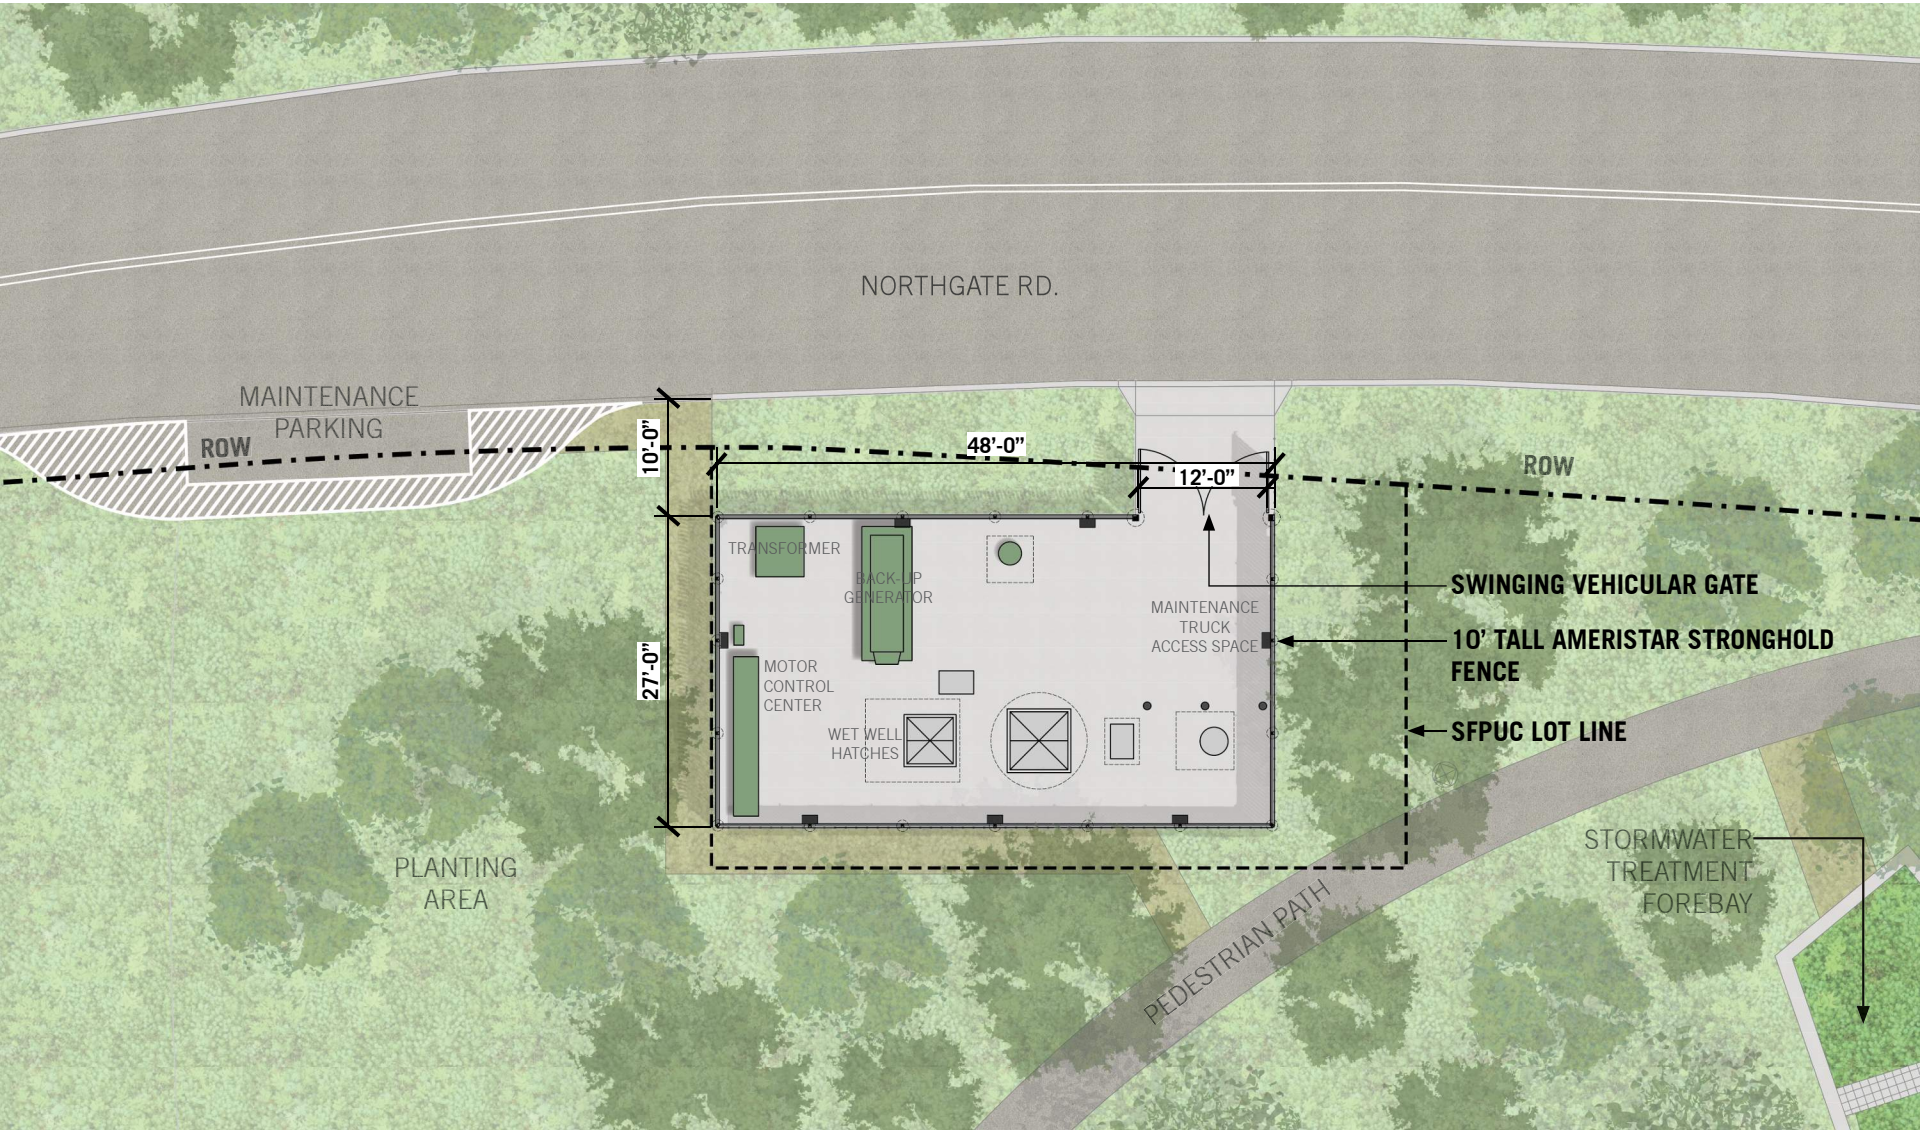

Diplacus aurantiacus
Sticky Monkey Flower

5TH STREET PUMP STATION CITYSIDE PARK

VIEW ACROSS CITYSIDE AVENUE

MACALLA ROAD PUMP STATION

AMERISTAR IMPASSE TRIDENT

MACALLA ROAD PUMP STATION PLAN

MACALLA ROAD PUMP STATION ELEVATION

NORTH GATE PUMP STATION EAST STORMWATER GARDEN AMERISTAR IMPASSE GAUNTLET

NORTH GATE PUMP STATION EAST STORMWATER GARDEN

SITE PLAN

NORTH GATE PUMP STATION

ELEVATION

NORTH GATE PUMP STATION

PLANTING PALETTE

Aesculus californica
California Buckeye