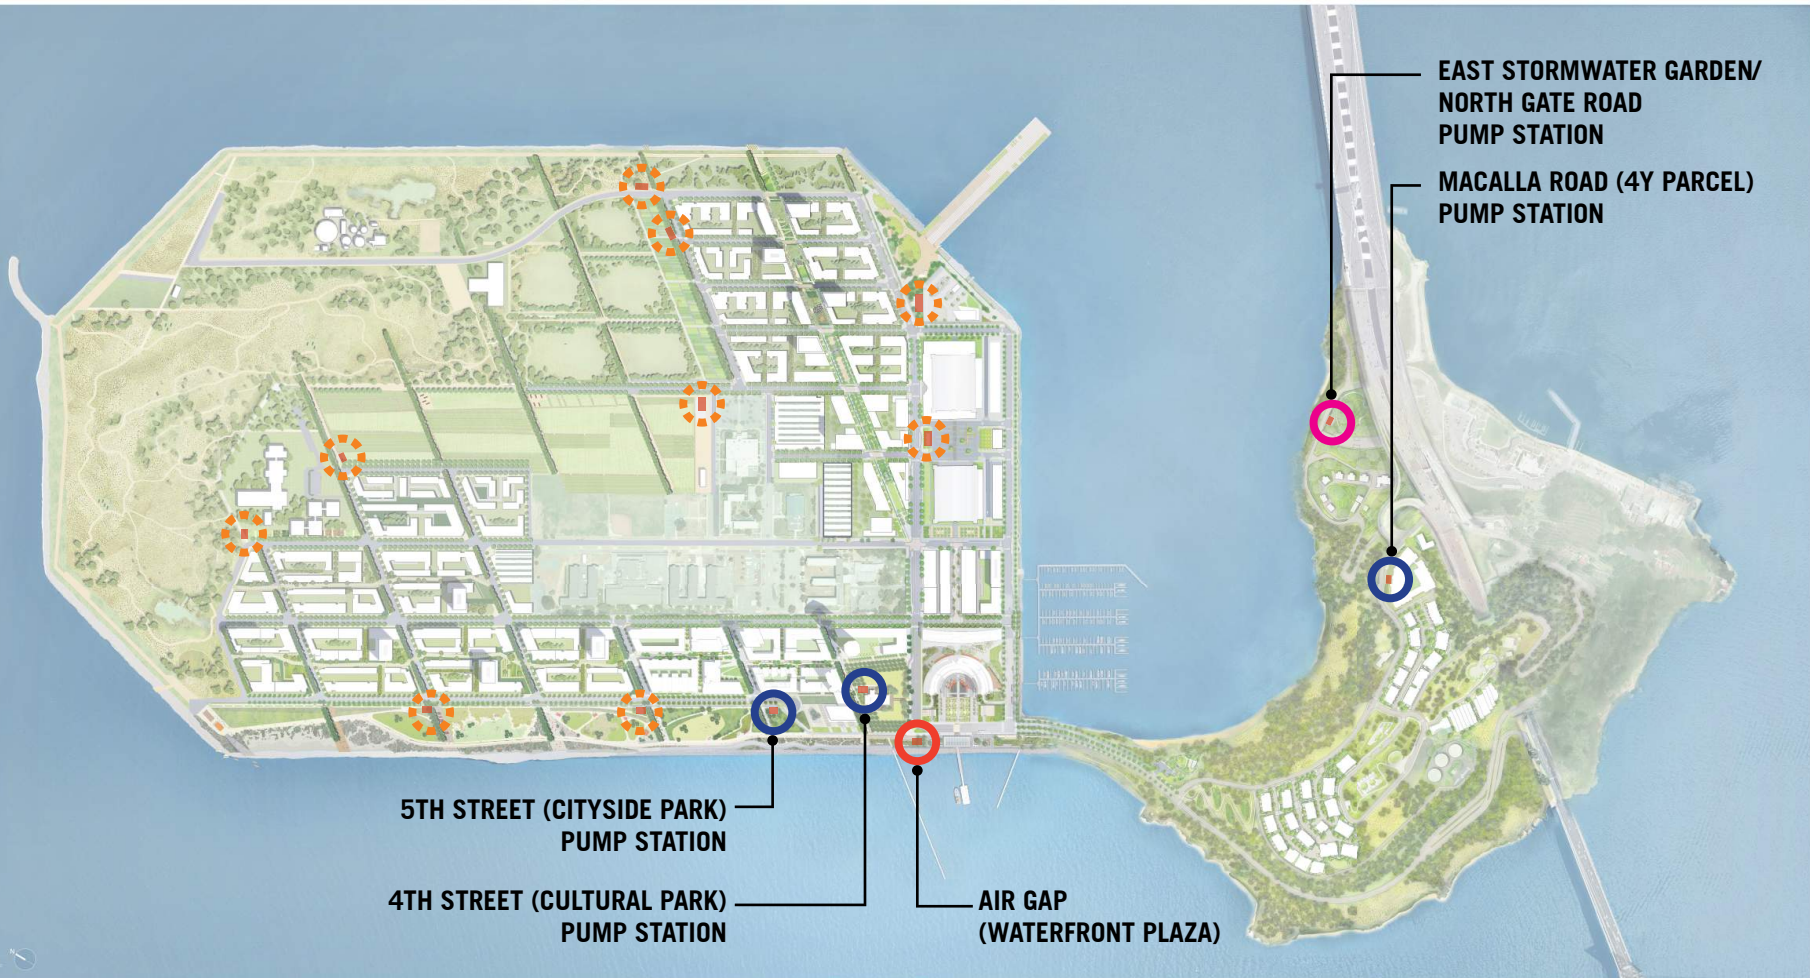

UTILITY ENCLOSURES

TREASURE ISLAND AND YERBA BUENA ISLAND

AUGUST 19, 2019

SAN FRANCISCO ARTS COMMISSION
CIVIC DESIGN REVIEW

SITE CONTEXT

TREASURE AND YERBA BUENA - FULL BUILD-OUT

1. NEW SF NEIGHBORHOOD

- 8,000 HOMES
- 2,173 AFFORDABLE HOUSING UNITS

2. NEW FERRY SERVICE + INTERMODAL TRANSIT HUB

3. ALL RESIDENTIAL WITHIN 15 MIN WALK OF TRANSIT

4. 300 ACRES PARKS AND OPEN SPACE

TIMEFRAME = BY 2030-2035

TREASURE ISLAND PHASE 1

○ AMERISTAR IMPASSE TRIDENT
○ AMERISTAR IMPASSE GAUNTLET

SWITCH BOARD AND TRANSFORMER

HATCHES (SSPS SURFACE)

4TH STREET PUMP STATION CULTURAL PARK AMERISTAR IMPASSE TRIDENT

CULTURAL PARK

THE OFFICE OF CHERYL BARTON

4TH STREET PUMP STATION CULTURAL PARK

PLAN

4TH STREET PUMP STATION CULTURAL PARK

Diplacus aurantiacus
Sticky Monkey Flower

5TH STREET PUMP STATION CITYSIDE PARK

VIEW ACROSS CITYSIDE AVENUE

MACALLA ROAD PUMP STATION

AMERISTAR IMPASSE TRIDENT

MACALLA ROAD PUMP STATION PLAN

MACALLA ROAD PUMP STATION ELEVATION