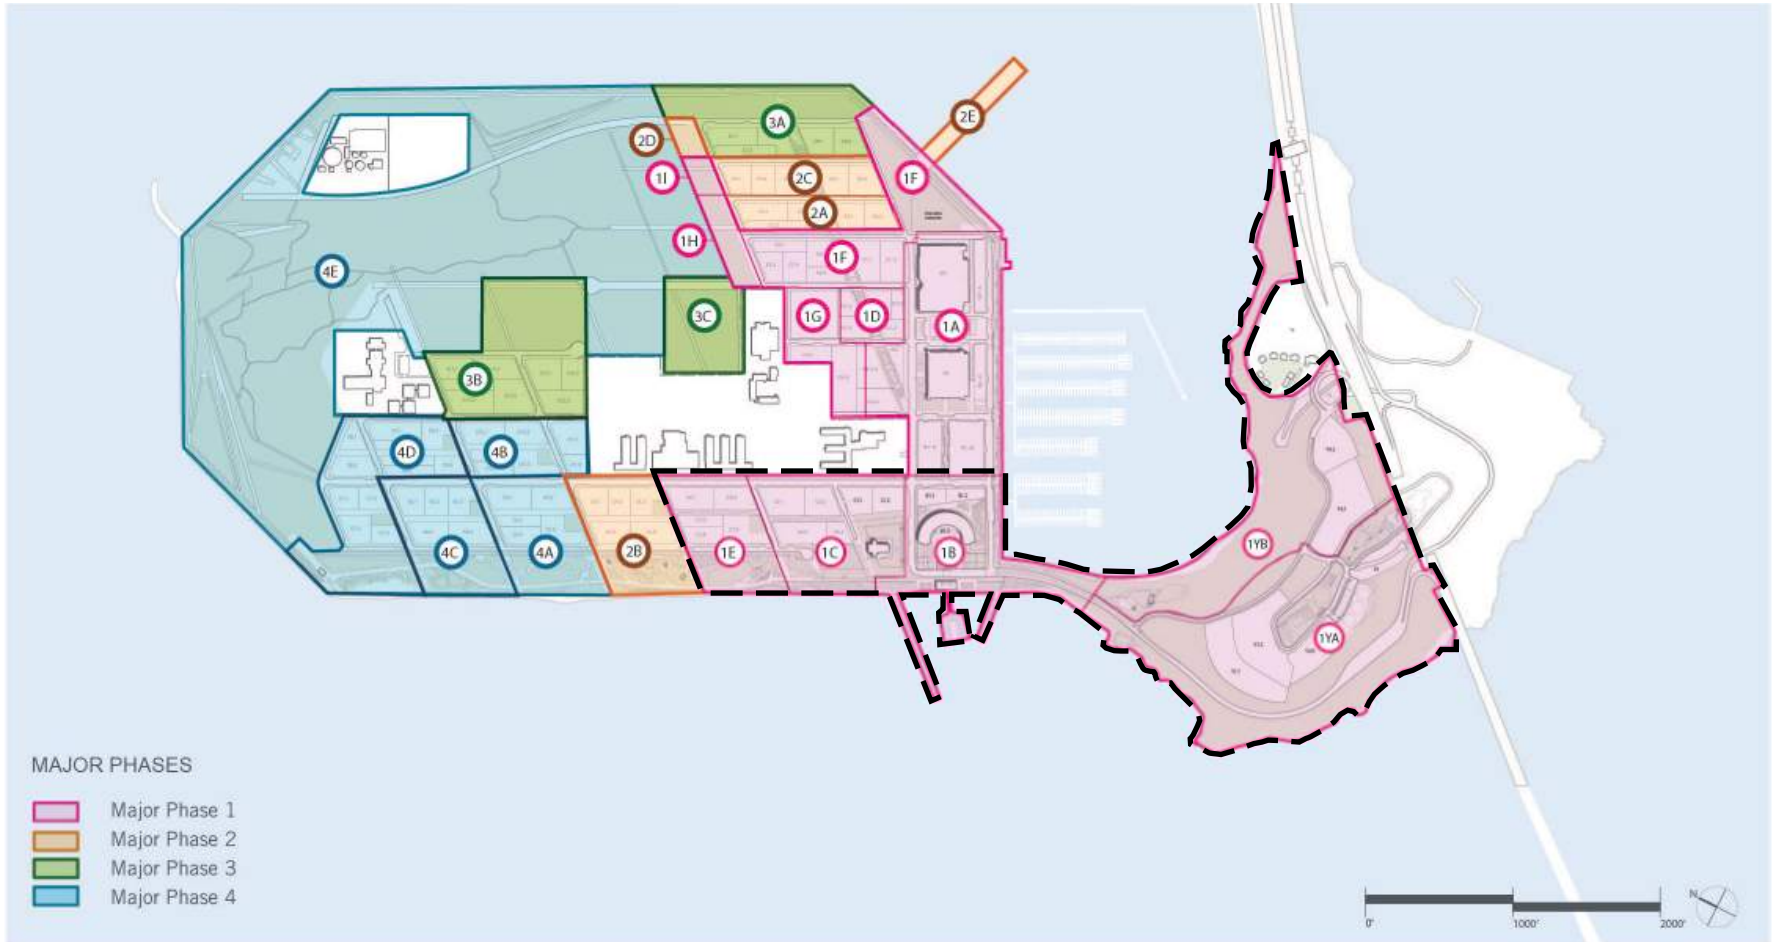

UTILITY ENCLOSURES

TREASURE ISLAND AND YERBA BUENA ISLAND

AUGUST 19, 2019

SAN FRANCISCO ARTS COMMISSION
CIVIC DESIGN REVIEW

SITE CONTEXT

TREASURE AND YERBA BUENA - FULL BUILD-OUT

1. NEW SF NEIGHBORHOOD

- 8,000 HOMES
- 2,173 AFFORDABLE HOUSING UNITS

2. NEW FERRY SERVICE + INTERMODAL TRANSIT HUB

3. ALL RESIDENTIAL WITHIN 15 MIN WALK OF TRANSIT

4. 300 ACRES PARKS AND OPEN SPACE

TIMEFRAME = BY 2030-2035

TREASURE ISLAND PHASE 1

○ AMERISTAR IMPASSE TRIDENT
○ AMERISTAR IMPASSE GAUNTLET

Diplacus aurantiacus
Sticky Monkey Flower

5TH STREET PUMP STATION CITYSIDE PARK

VIEW ACROSS CITYSIDE AVENUE

MACALLA ROAD PUMP STATION

AMERISTAR IMPASSE TRIDENT

MACALLA ROAD PUMP STATION PLAN

MACALLA ROAD PUMP STATION ELEVATION