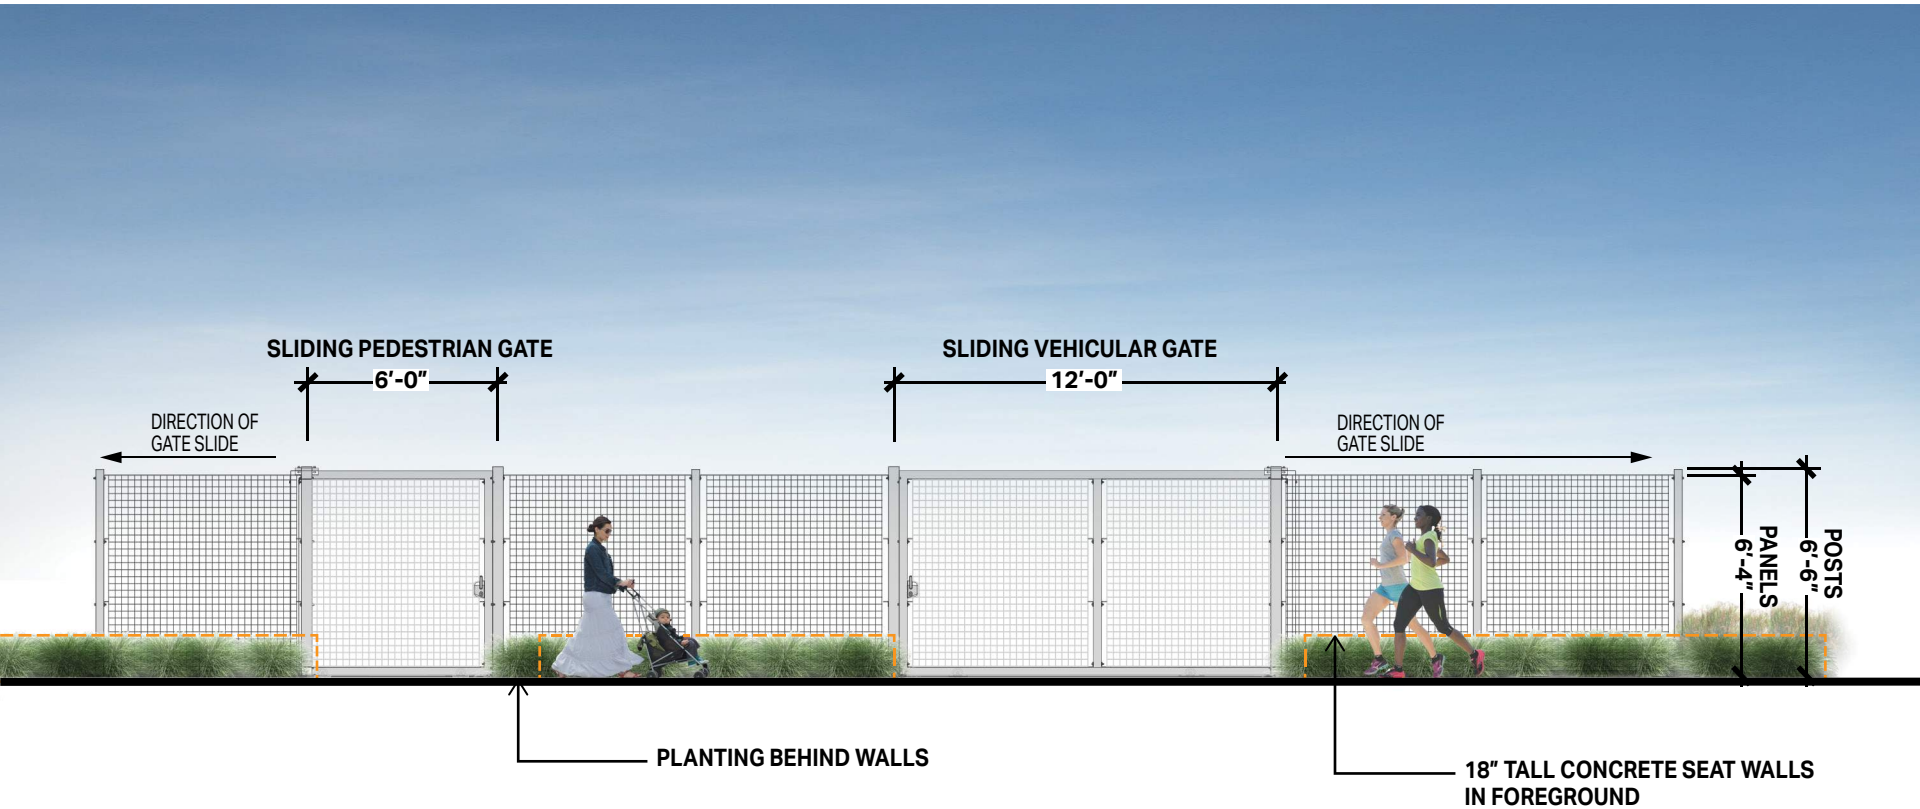

GRATING PACIFIC CODA ARCHITECTURAL - OPUS 20

CDD FACILITY

SUPPLEMENTAL FIRE WATER AIR GAP ASSEMBLY

OPUS 20 FENCE

AIR GAP ENCLOSURE WATERFRONT PLAZA

GRATING PACIFIC CODA ARCHITECTURAL - OPUS 20

AIR GAP ENCLOSURE WATERFRONT PLAZA

GRATING PACIFIC CODA ARCHITECTURAL - OPUS 20

AIR GAP ENCLOSURE WATERFRONT PLAZA ELEVATION

AIR GAP ENCLOSURE WATERFRONT PLAZA PLANTING PALETTE

Salvia 'Allen Chickering'
Sage

Carex tumulicola
Foothill sedge