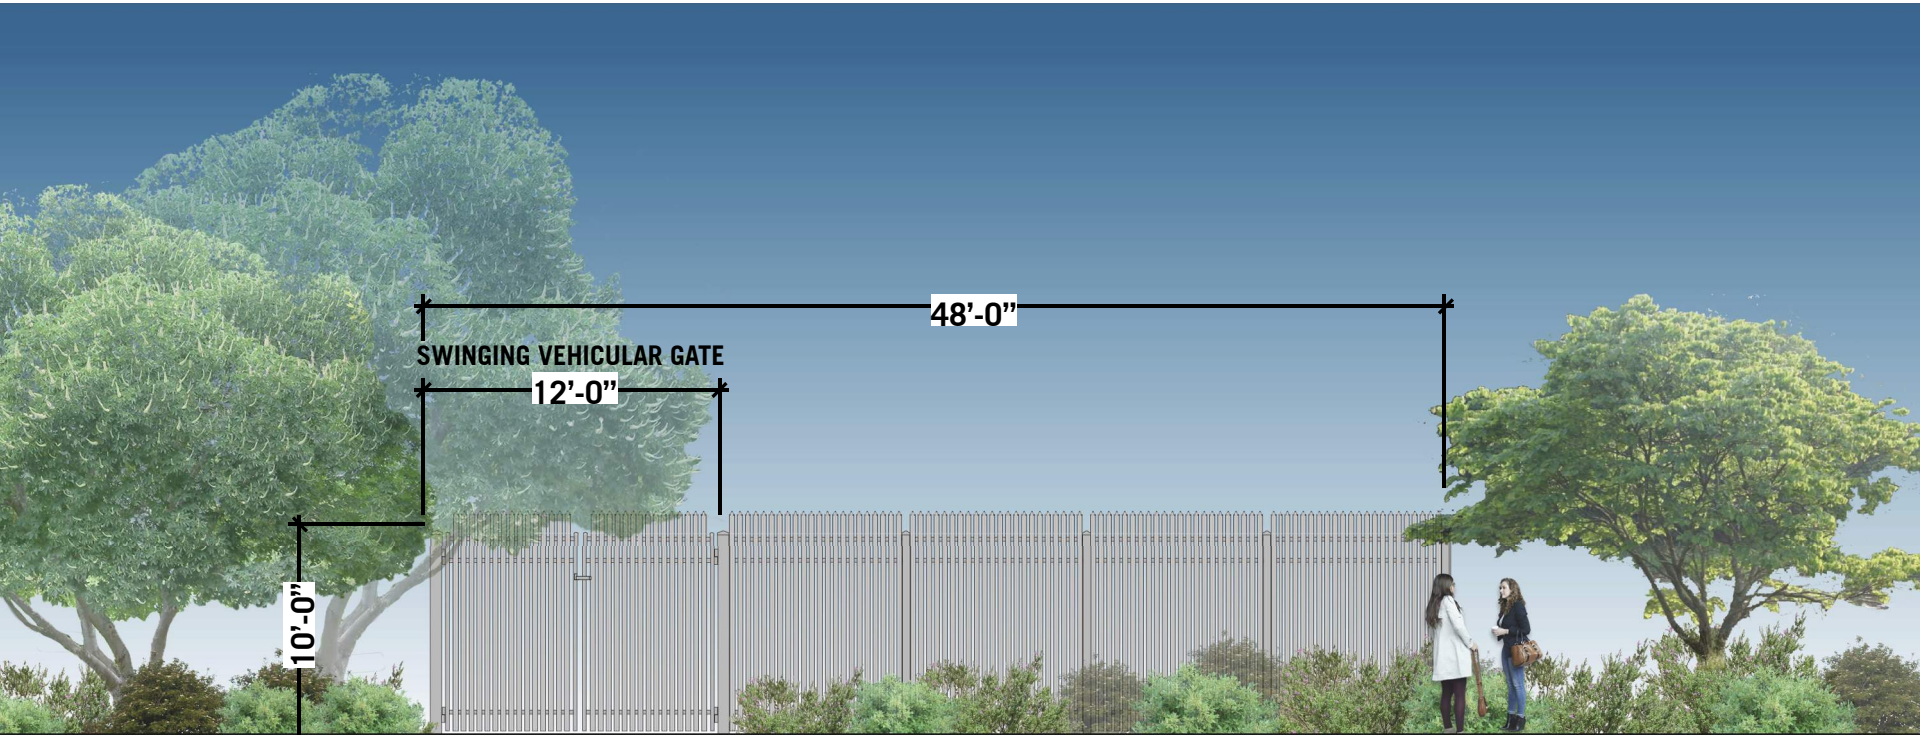

NORTH GATE PUMP STATION EAST STORMWATER GARDEN AMERISTAR IMPASSE GAUNTLET

NORTH GATE PUMP STATION EAST STORMWATER GARDEN

SITE PLAN

NORTH GATE PUMP STATION

ELEVATION

NORTH GATE PUMP STATION

PLANTING PALETTE

Aesculus californica
California Buckeye