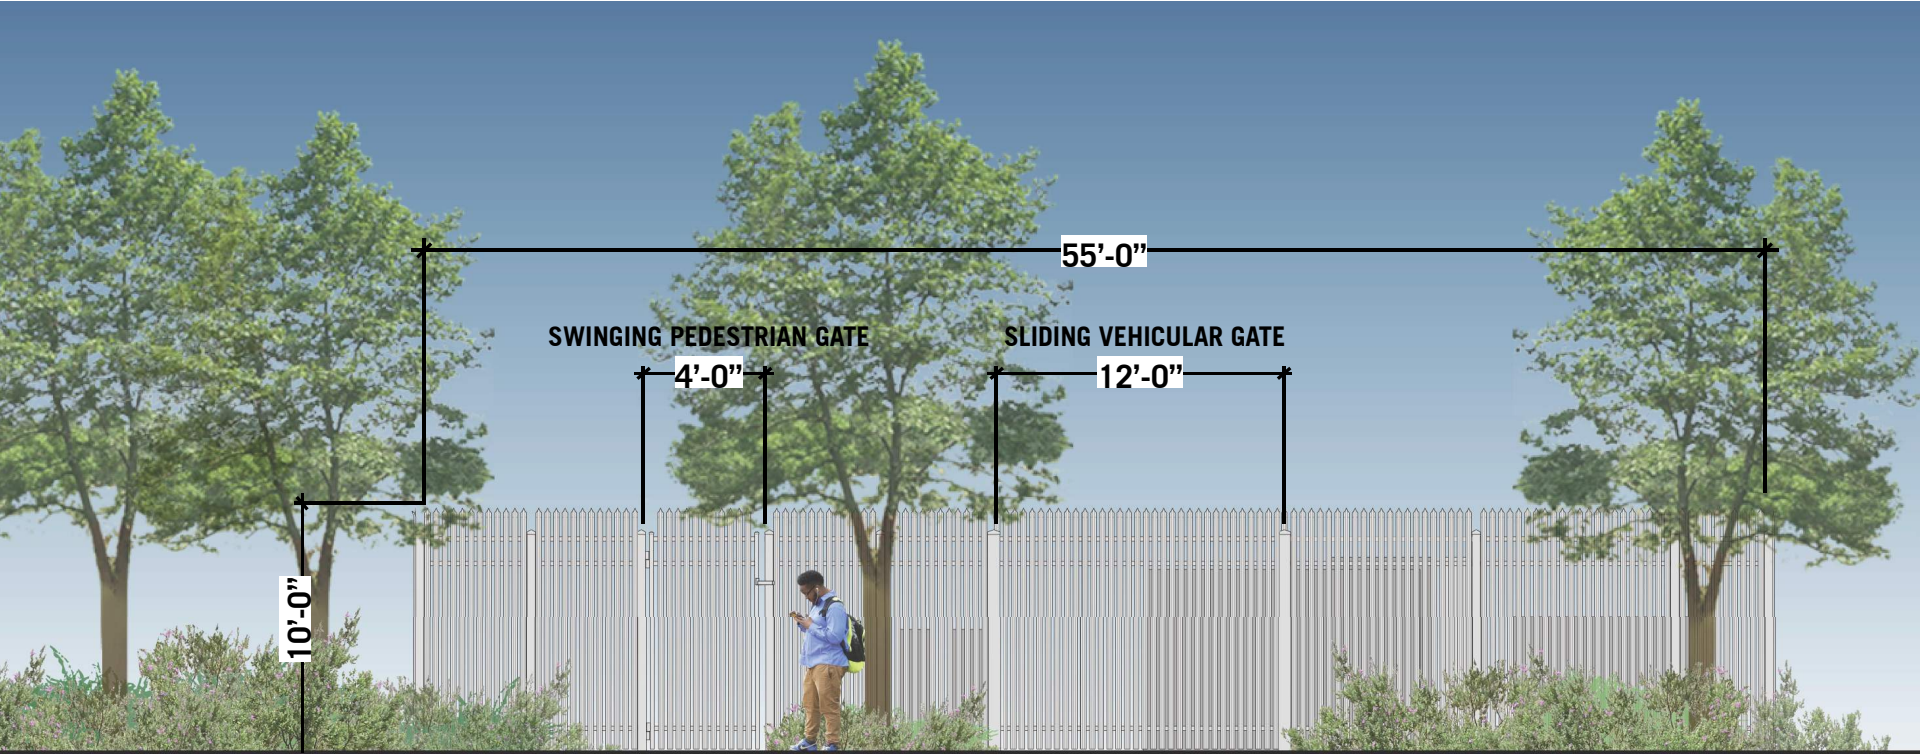

ELEVATION

4TH STREET PUMP STATION CULTURAL PARK

PLANTING PALETTE

Betula nigra
River Birch

No Mow Fescue

Carissa macrocarpa
Natal Plum

4TH STREET PUMP STATION CULTURAL PARK

VIEW FROM SIDEWALK

5TH STREET PUMP STATION CITYSIDE PARK

AMERISTAR IMPASSE TRIDENT

CITYSIDE PARK

CMG LANDSCAPE ARCHITECTURE

5TH STREET PUMP STATION CITYSIDE PARK

PLAN

5TH STREET PUMP STATION CITYSIDE PARK

ELEVATION

Diplacus aurantiacus
Sticky Monkey Flower

5TH STREET PUMP STATION CITYSIDE PARK

VIEW ACROSS CITYSIDE AVENUE

MACALLA ROAD PUMP STATION

AMERISTAR IMPASSE TRIDENT

MACALLA ROAD PUMP STATION PLAN

MACALLA ROAD PUMP STATION ELEVATION