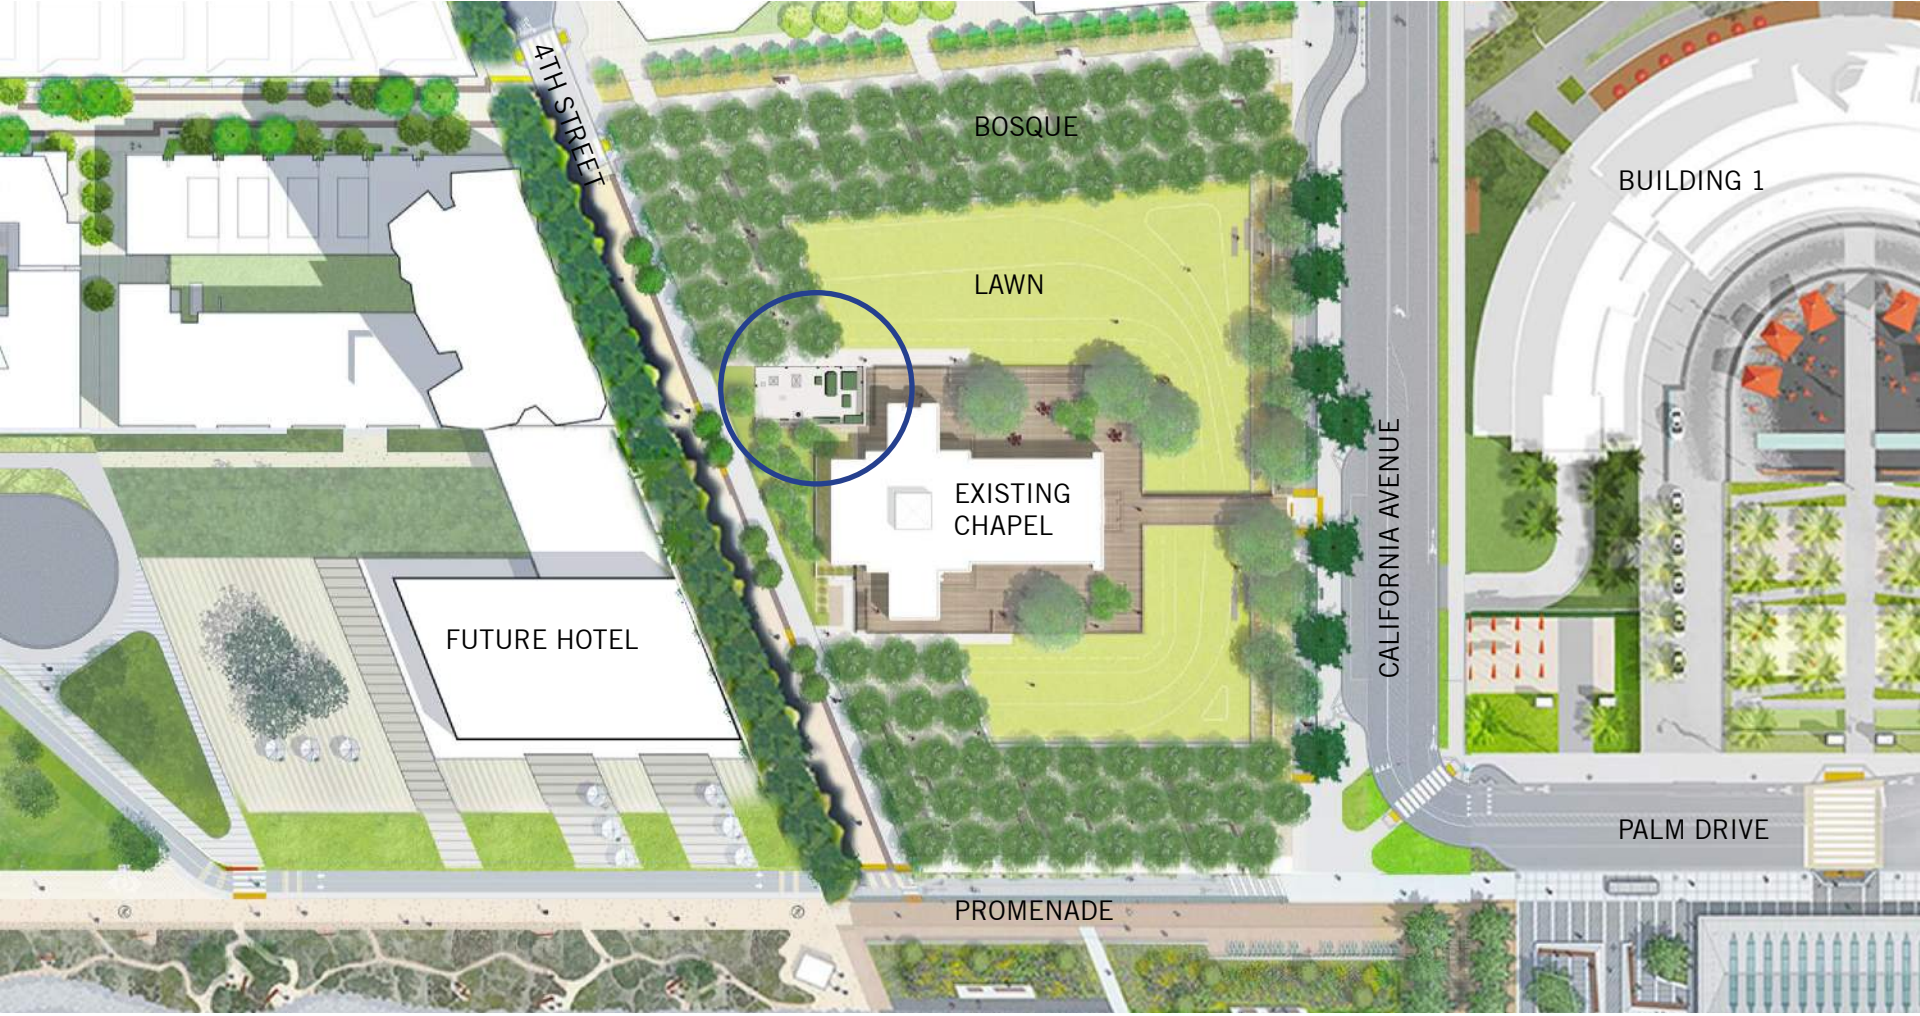

SWITCH BOARD AND TRANSFORMER

HATCHES (SSPS SURFACE)

4TH STREET PUMP STATION CULTURAL PARK AMERISTAR IMPASSE TRIDENT

CULTURAL PARK

THE OFFICE OF CHERYL BARTON

4TH STREET PUMP STATION CULTURAL PARK

PLAN

4TH STREET PUMP STATION CULTURAL PARK

ELEVATION

4TH STREET PUMP STATION CULTURAL PARK

PLANTING PALETTE

Betula nigra
River Birch

No Mow Fescue

Carissa macrocarpa
Natal Plum

4TH STREET PUMP STATION CULTURAL PARK

VIEW FROM SIDEWALK