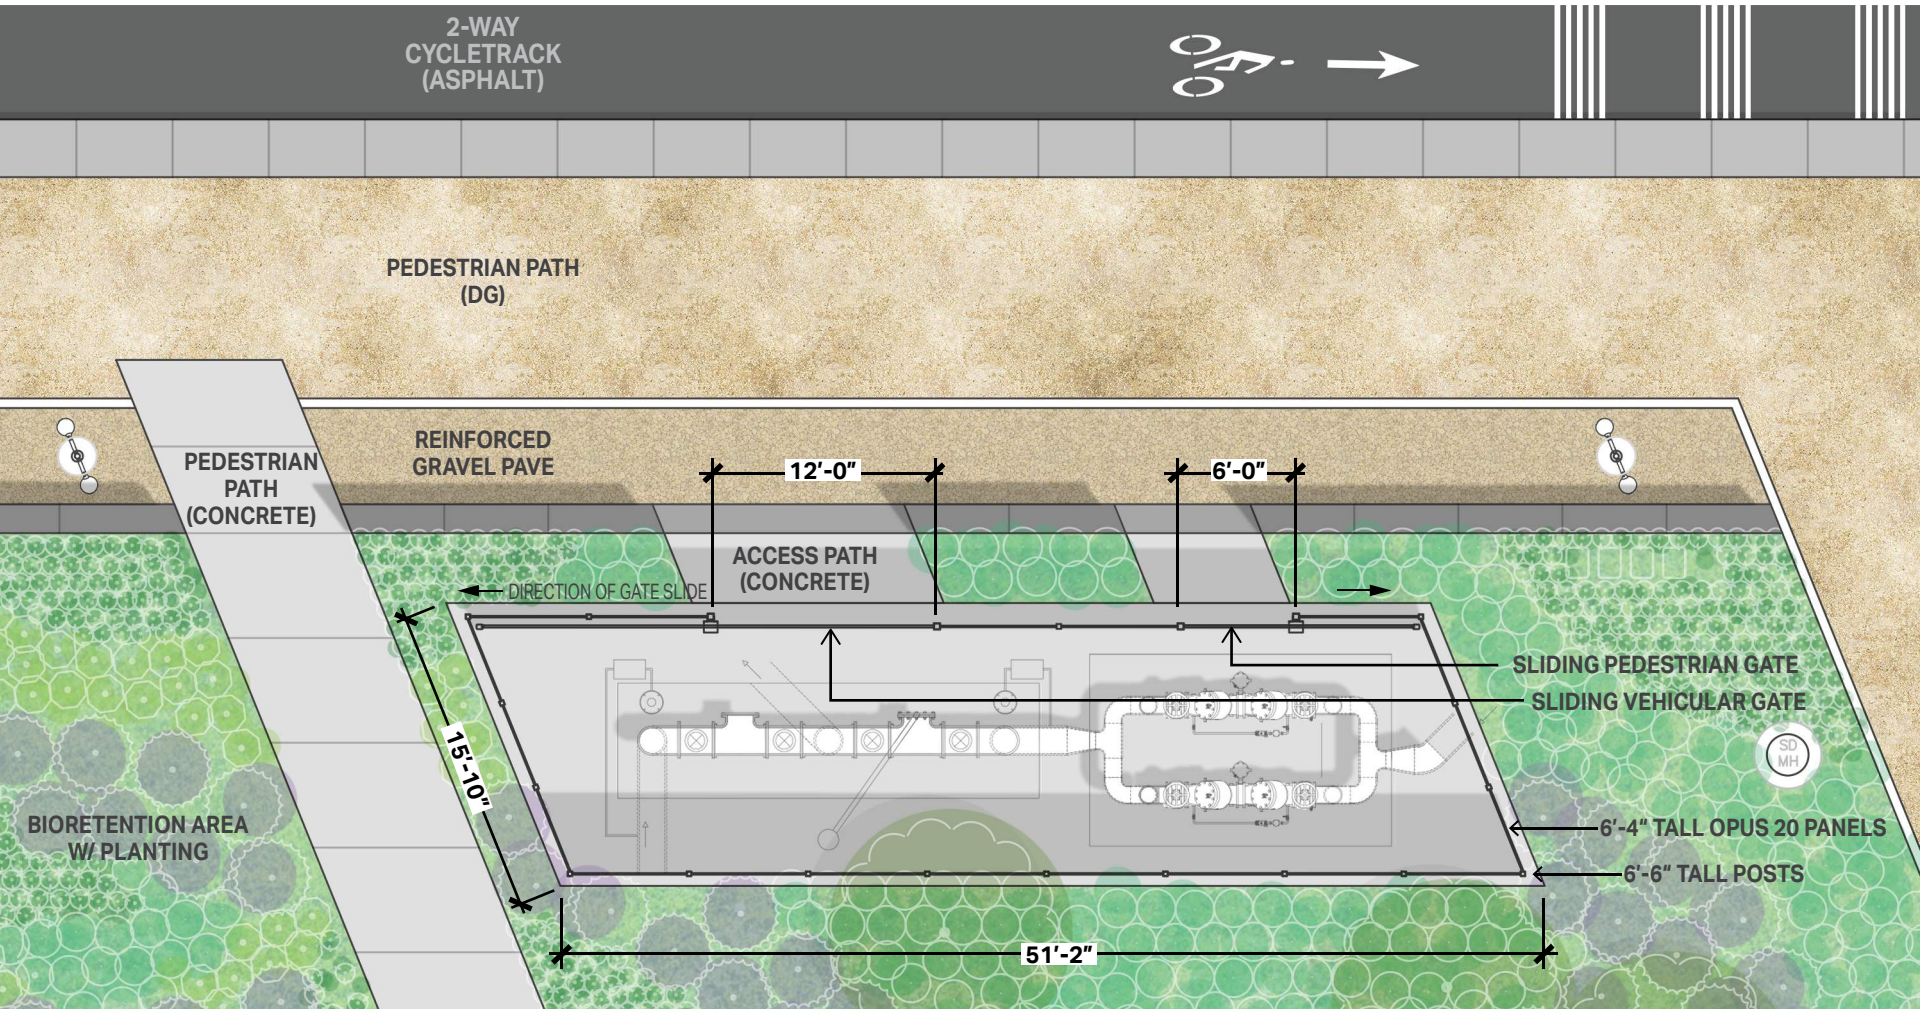

GRATING PACIFIC CODA ARCHITECTURAL - OPUS 20

CDD FACILITY

SUPPLEMENTAL FIRE WATER AIR GAP ASSEMBLY

OPUS 20 FENCE

AIR GAP ENCLOSURE WATERFRONT PLAZA

GRATING PACIFIC CODA ARCHITECTURAL - OPUS 20

AIR GAP ENCLOSURE WATERFRONT PLAZA

GRATING PACIFIC CODA ARCHITECTURAL - OPUS 20

AIR GAP ENCLOSURE WATERFRONT PLAZA ELEVATION

AIR GAP ENCLOSURE WATERFRONT PLAZA PLANTING PALETTE

Salvia 'Allen Chickering'
Sage

Carex tumulicola
Foothill sedge