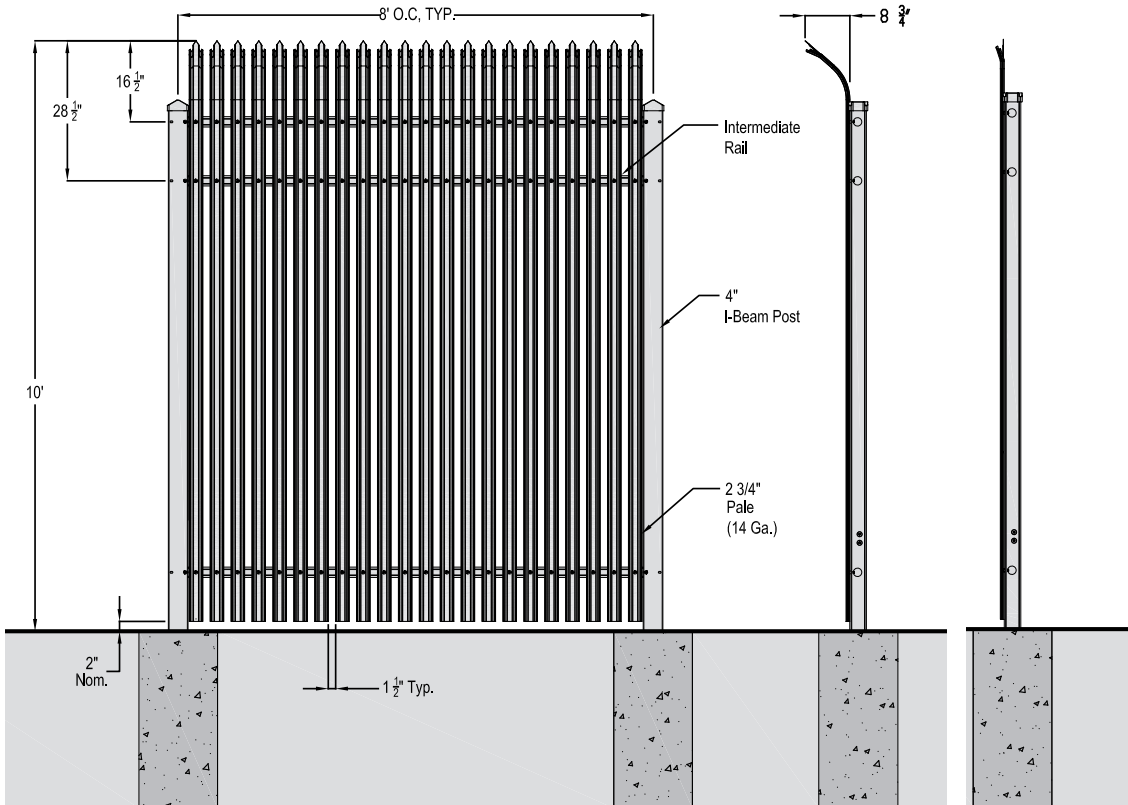

○ GRATING PACIFIC OPUS 20
⊘ FUTURE PHASE UTILITY ENCLOSURE

AMERISTAR IMPASSE (SFPUC FACILITIES)

POWDERCOAT - MEDIUM GREY

GARDCO 101L POST MOUNTED LIGHT

SFPUC FACILITIES

MOTOR CONTROL CENTER

GENERATOR

ODOR CONTROL