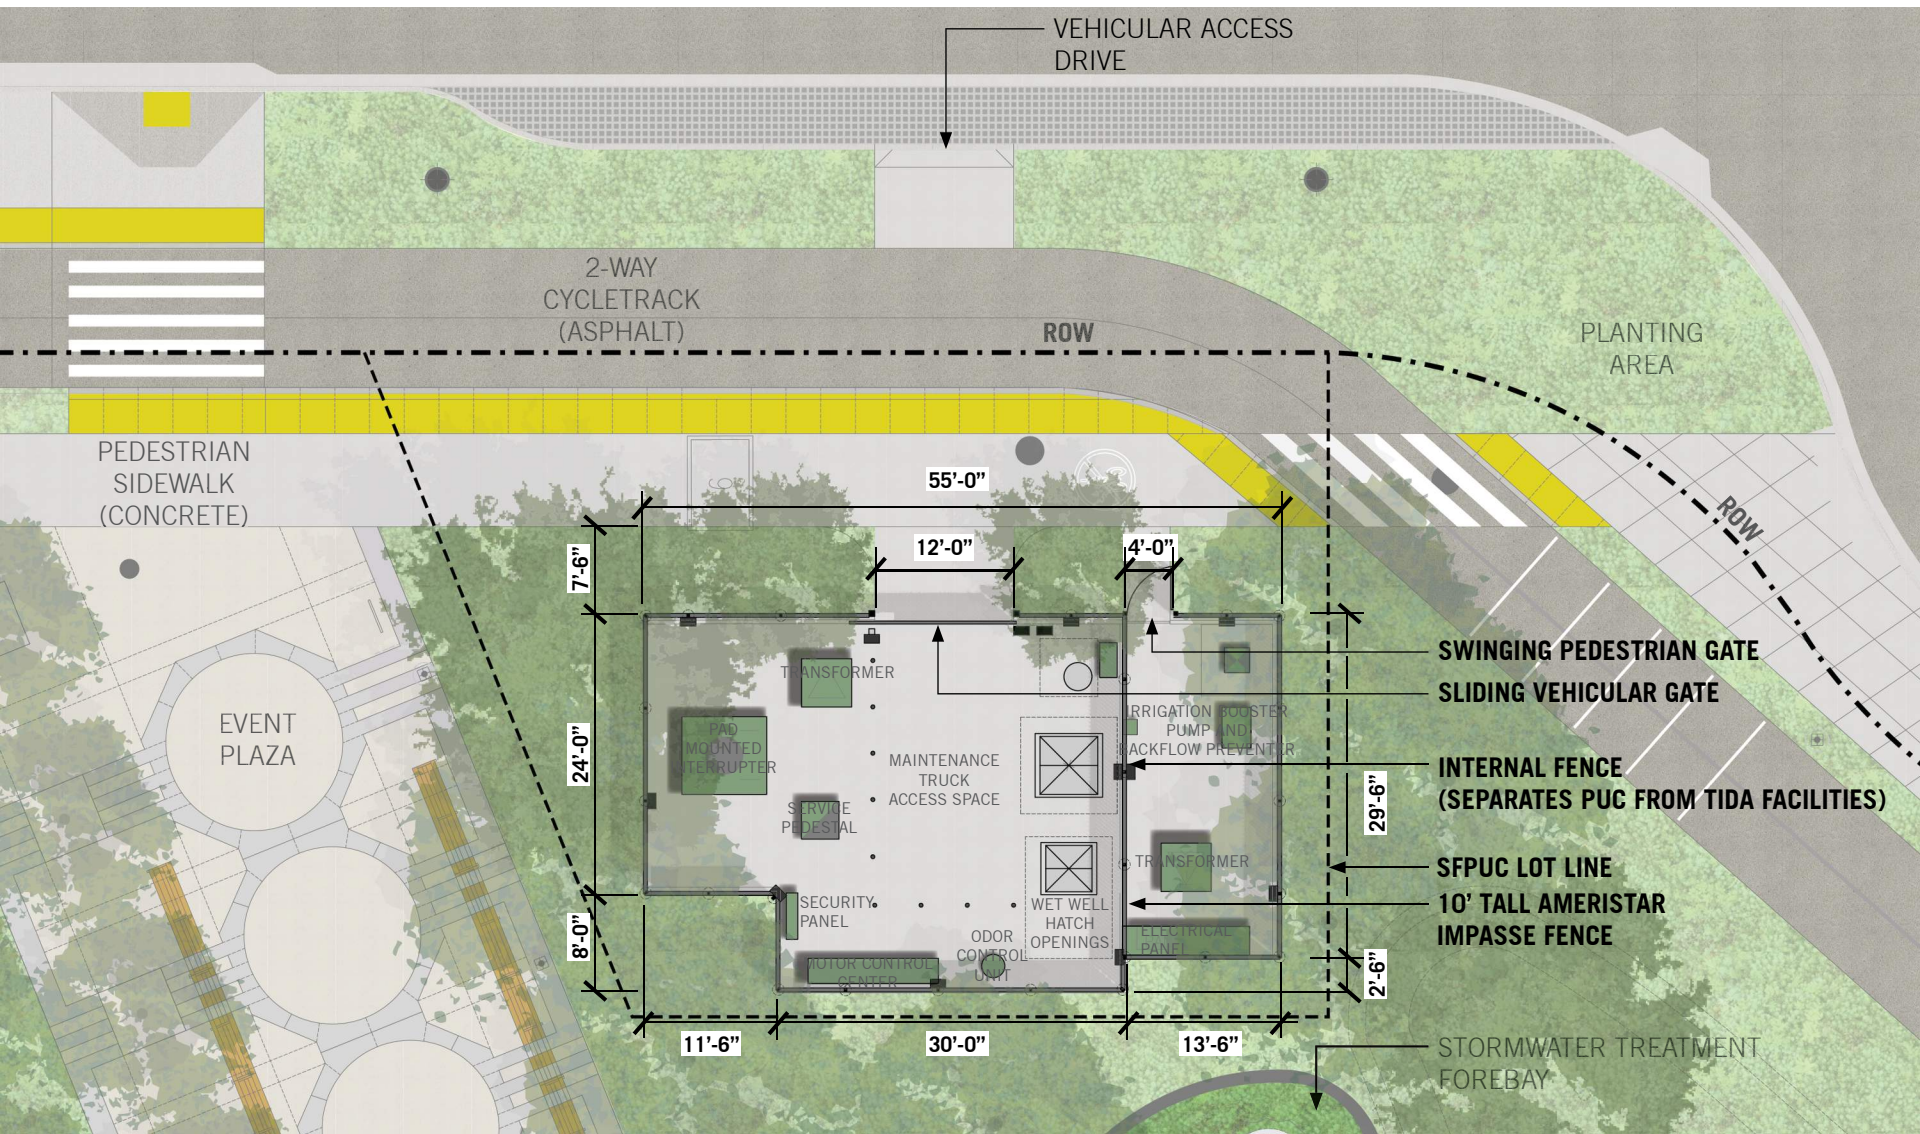

5TH STREET PUMP STATION CITYSIDE PARK

AMERISTAR IMPASSE TRIDENT

CITYSIDE PARK

CMG LANDSCAPE ARCHITECTURE

5TH STREET PUMP STATION CITYSIDE PARK

PLAN

5TH STREET PUMP STATION CITYSIDE PARK

ELEVATION

Diplacus aurantiacus
Sticky Monkey Flower

5TH STREET PUMP STATION CITYSIDE PARK

VIEW ACROSS CITYSIDE AVENUE

MACALLA ROAD PUMP STATION

AMERISTAR IMPASSE TRIDENT

MACALLA ROAD PUMP STATION PLAN

MACALLA ROAD PUMP STATION ELEVATION