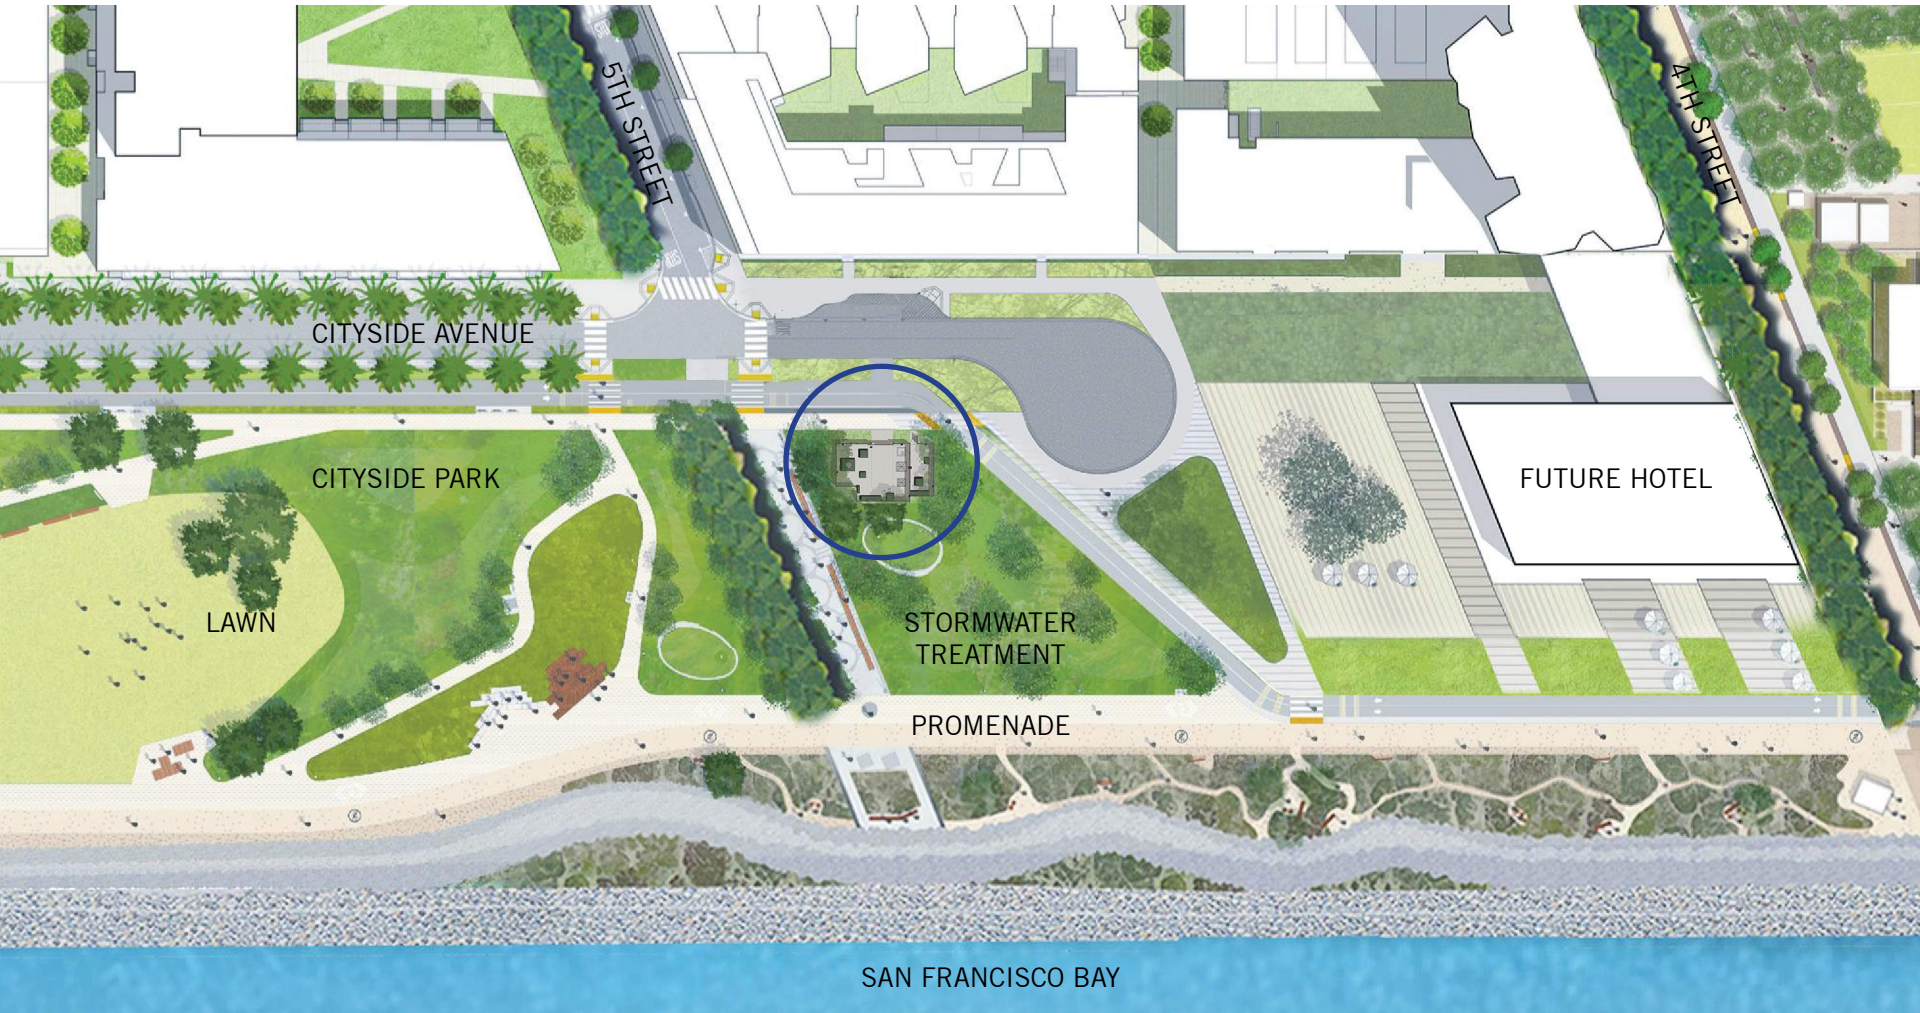

SWITCH BOARD AND TRANSFORMER

HATCHES (SSPS SURFACE)

4TH STREET PUMP STATION CULTURAL PARK AMERISTAR IMPASSE TRIDENT

CULTURAL PARK

THE OFFICE OF CHERYL BARTON

4TH STREET PUMP STATION CULTURAL PARK

PLAN

4TH STREET PUMP STATION CULTURAL PARK

ELEVATION

4TH STREET PUMP STATION CULTURAL PARK

PLANTING PALETTE

Betula nigra
River Birch

No Mow Fescue

Carissa macrocarpa
Natal Plum

4TH STREET PUMP STATION CULTURAL PARK

VIEW FROM SIDEWALK

5TH STREET PUMP STATION CITYSIDE PARK

AMERISTAR IMPASSE TRIDENT

CITYSIDE PARK

CMG LANDSCAPE ARCHITECTURE

5TH STREET PUMP STATION CITYSIDE PARK

PLAN

5TH STREET PUMP STATION CITYSIDE PARK

ELEVATION

Diplacus aurantiacus
Sticky Monkey Flower

5TH STREET PUMP STATION CITYSIDE PARK

VIEW ACROSS CITYSIDE AVENUE

MACALLA ROAD PUMP STATION

AMERISTAR IMPASSE TRIDENT

MACALLA ROAD PUMP STATION PLAN

MACALLA ROAD PUMP STATION ELEVATION