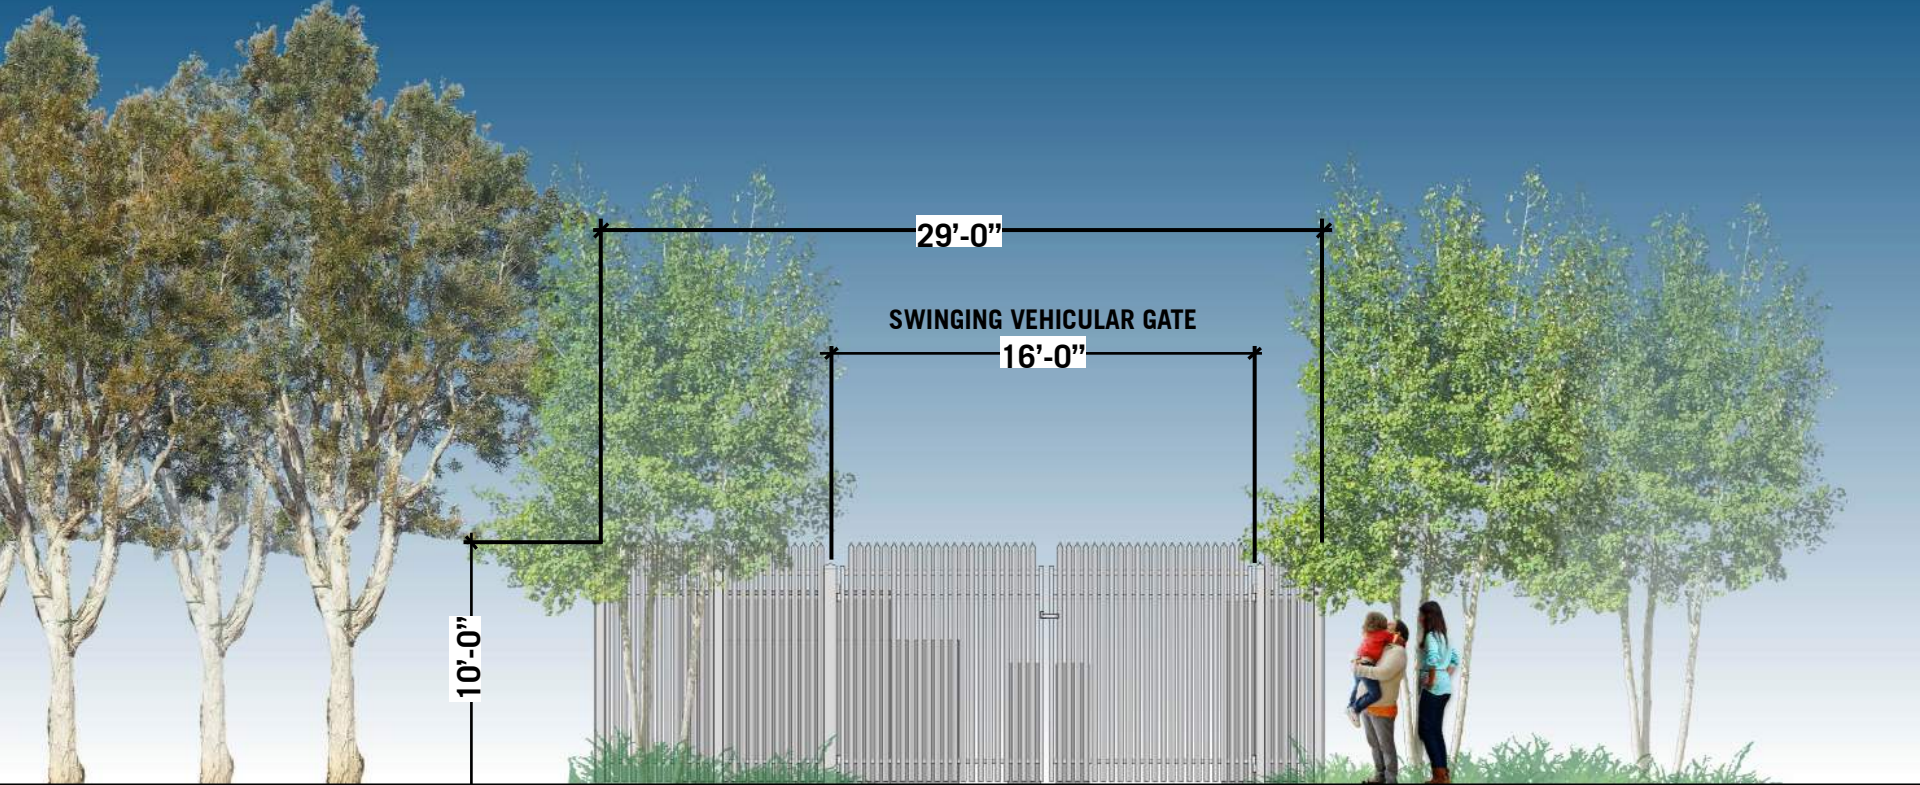

SWITCH BOARD AND TRANSFORMER

HATCHES (SSPS SURFACE)

4TH STREET PUMP STATION CULTURAL PARK AMERISTAR IMPASSE TRIDENT

CULTURAL PARK

THE OFFICE OF CHERYL BARTON

4TH STREET PUMP STATION CULTURAL PARK

PLAN

4TH STREET PUMP STATION CULTURAL PARK

ELEVATION

4TH STREET PUMP STATION CULTURAL PARK

PLANTING PALETTE

Betula nigra
River Birch

No Mow Fescue

Carissa macrocarpa
Natal Plum

4TH STREET PUMP STATION CULTURAL PARK

VIEW FROM SIDEWALK