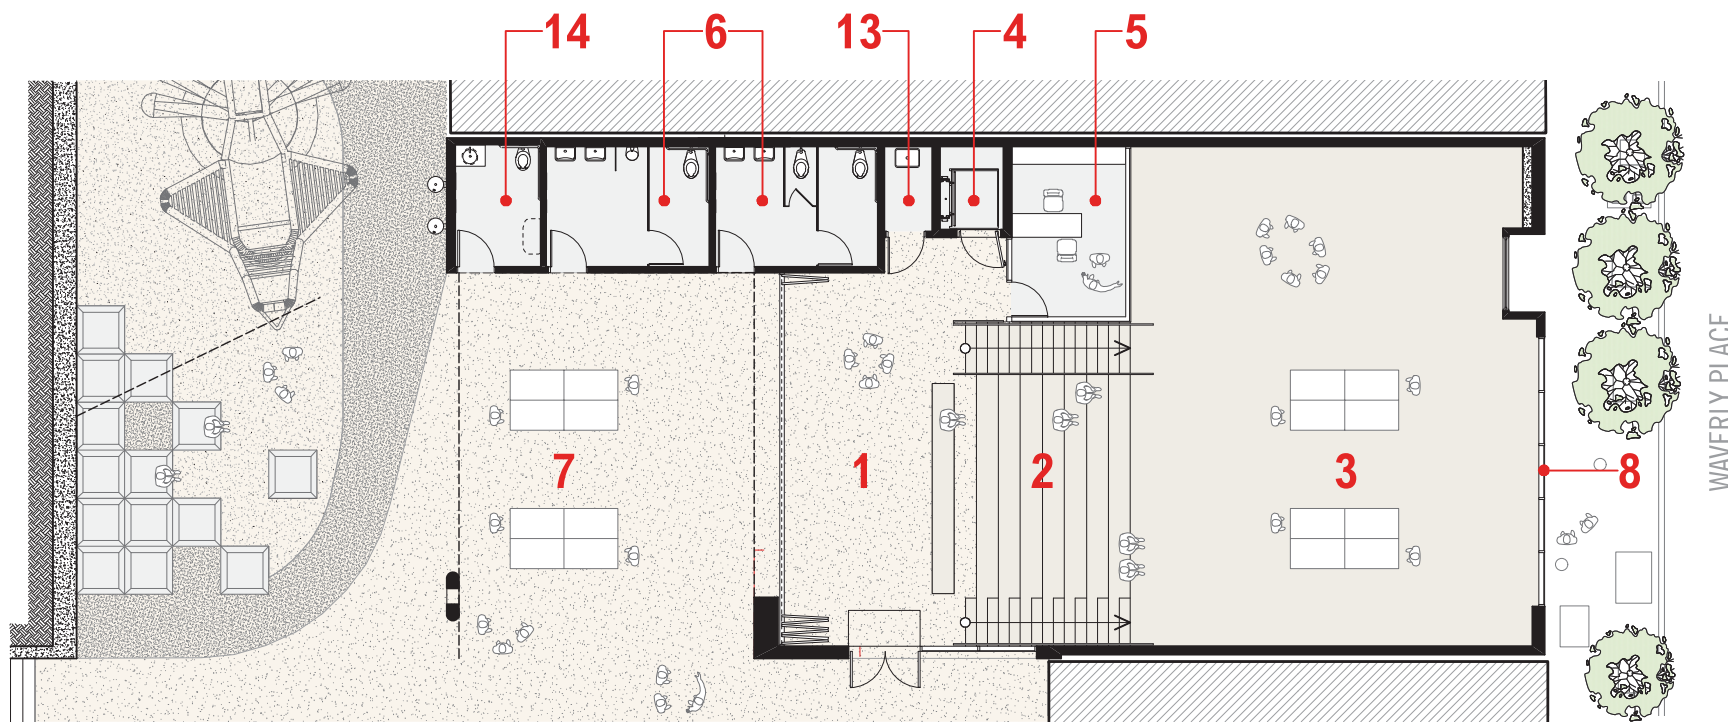

# WILLIE 'WOO WOO' WONG CLUBHOUSE UPDATE

PARK ENTRY - FACING NORTH

PARK ENTRY - FACING EAST

WAVERLY ENTRY - FACING WEST

ASSEMBLY AREA - FACING MEZZANINE

ASSEMBLY AREA - FACING ENTRY

# EXISTING CLUBHOUSE

SAN FRANCISCO ARTS COMMISSION | WILLIE 'WOO WOO' WONG PLAYGROUND

OCTOBER 17, 2016

17

PARK LEVEL PLAN

WAVERLY LEVEL PLAN

## EXISTING CLUBHOUSE PROGRAM

1. LOBBY
2. OFFICE
3. RESTROOM
4. RESTROOM
5. UNDER STAIR STORAGE
6. ASSEMBLY ROOM
7. STORAGE
8. EXISTING JANITORIAL & MECHANICAL AREAS
9. KITCHEN
10. STAGE

PARK LEVEL PLAN

## CLUBHOUSE PROGRAM

1. LOBBY WITH OPERABLE FOLDING DOOR SYSTEM
2. BLEACHER SEATING WITH INTEGRATED STAIRS
3. ASSEMBLY ROOM
4. ELEVATOR
5. OFFICE WITH VIEWS OF ENTRY & OUTDOOR COVERED AREA
6. ACCESSIBLE RESTROOMS
7. OUTDOOR COVERED AREA
8. NEW GLASS FACADE AND ENTRY AT WAVERLY PLACE
9. KITCHENETTE
10. EXISTING STORAGE
11. NEW STORAGE
12. EXISTING JANITORIAL & MECHANICAL AREAS
13. NEW JANITORIAL CLOSET
14. ALL GENDER RESTROOM