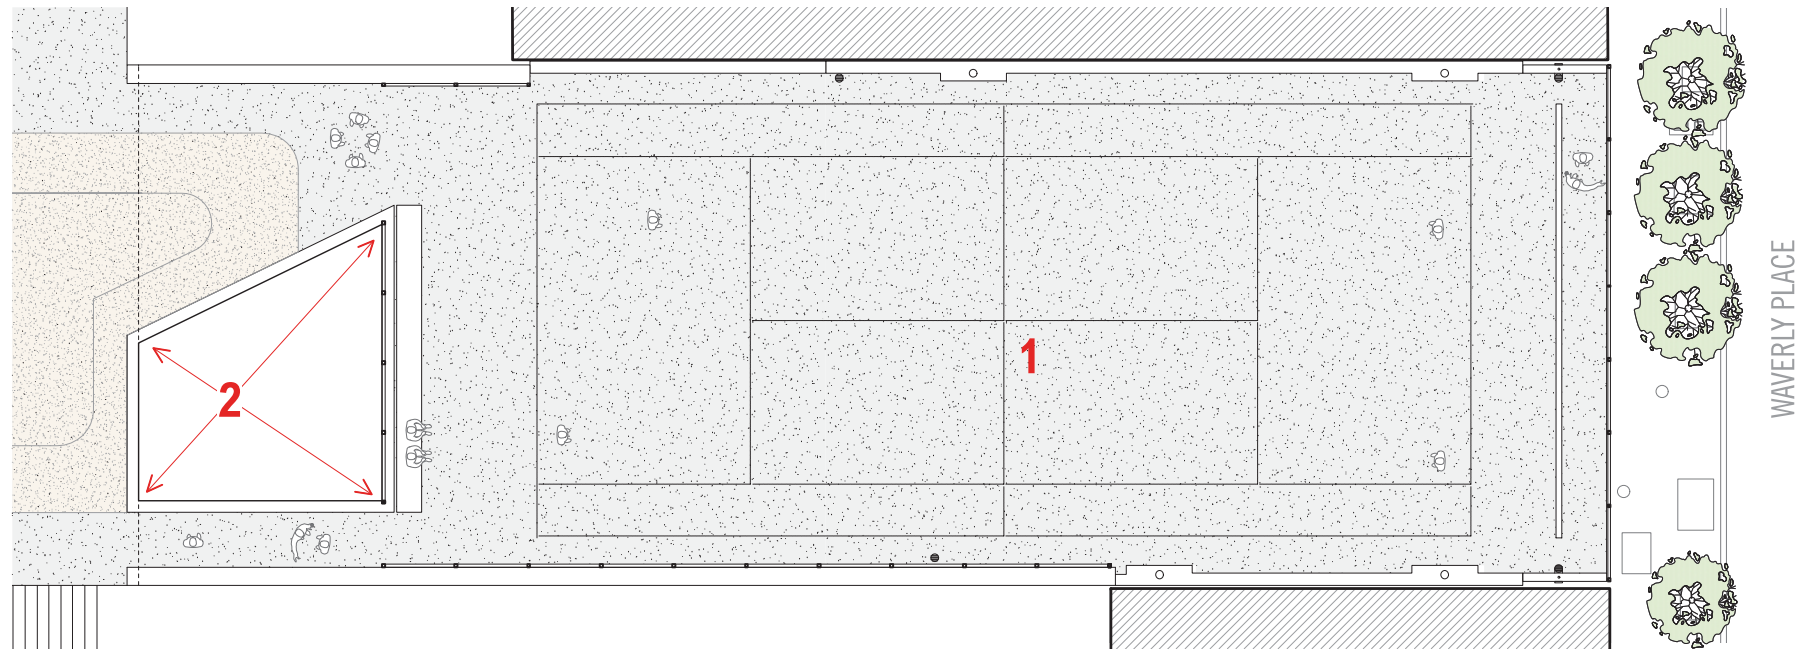

# CLUBHOUSE - PROPOSED PLANS

SAN FRANCISCO ARTS COMMISSION | WILLIE 'WOO WOO' WONG PLAYGROUND

OCTOBER 17, 2016

19

CMG  
CREATIVE MARKETING GROUP

InterEthnica  
Multicultural Marketing & Design

JENSEN

PROPOSED ROOF PLAN

EXISTING ROOF PLAN