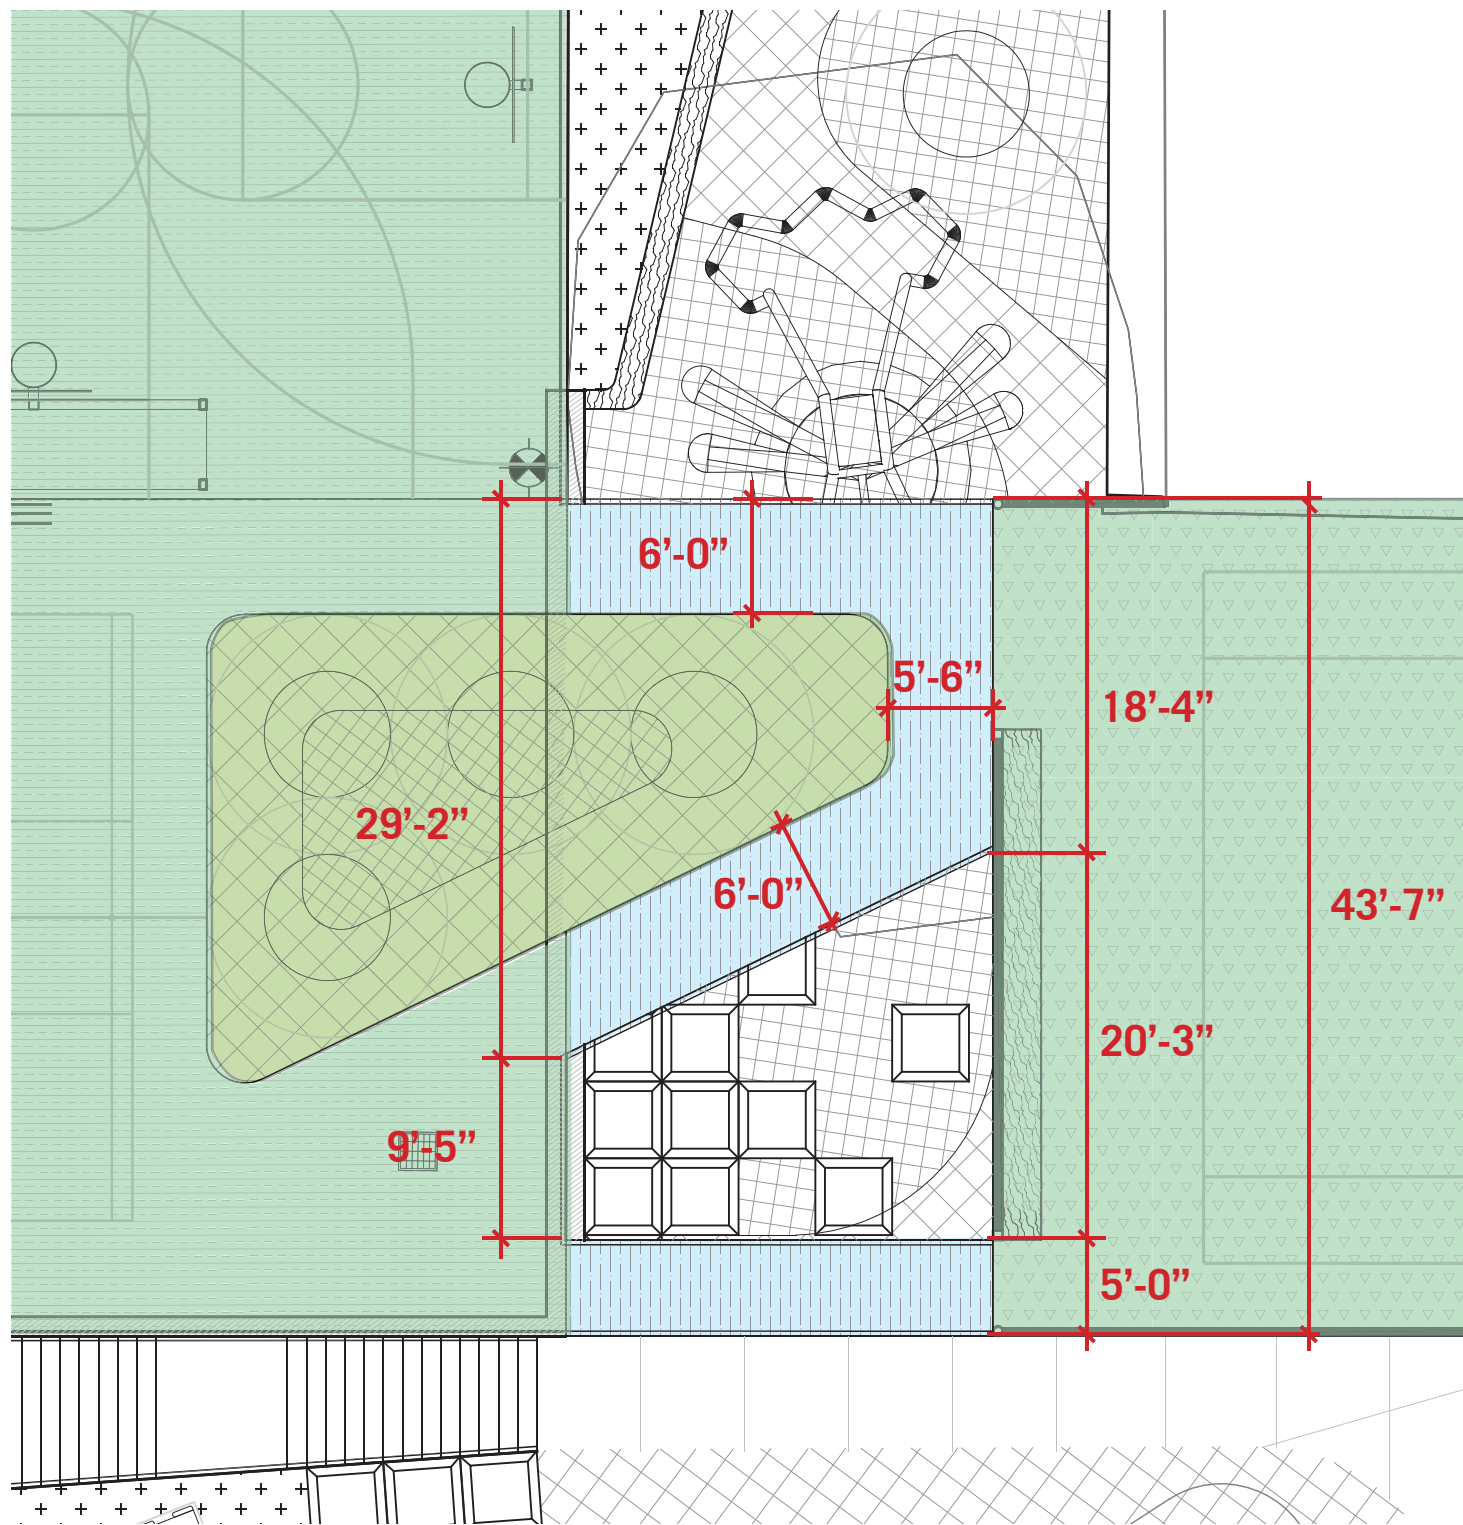

## CLUBHOUSE SCHEMATIC DESIGN

JENSEN

**AUGUST 2016 (INFORMAL SFAC MEETING PLAN)**

- FITNESS COURT = 600 SQ FT
- BRIDGE OPENING = 325 SQ FT

**OCTOBER 2016 (CURRENT PLAN)**

- FITNESS COURT = 775 SQ FT
- BRIDGE OPENING = 450 SQ FT

- + SIMPLIFIED BRIDGE CONSTRUCTION AND SIMPLIFIED CIRCULATION
- + INCREASED PROGRAMMABLE SPACE ON COURT LEVEL
- + INCREASED BRIDGE OPENING ALLOWS MORE LIGHT TO REACH PLAYGROUND LEVEL