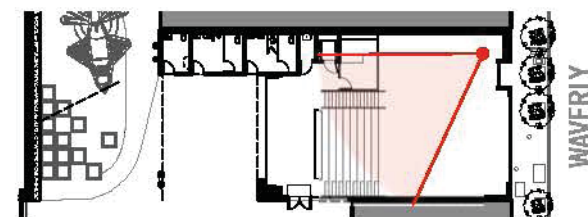

# CLUBHOUSE - ASSEMBLY AREA

SAN FRANCISCO ARTS COMMISSION | WILLIE 'WOO WOO' WONG PLAYGROUND

OCTOBER 17, 2016

25

**CMG**  
CREATIVE MARKETING GROUP

**InterEthnica**  
Multicultural Marketing & Design

**JENSEN**