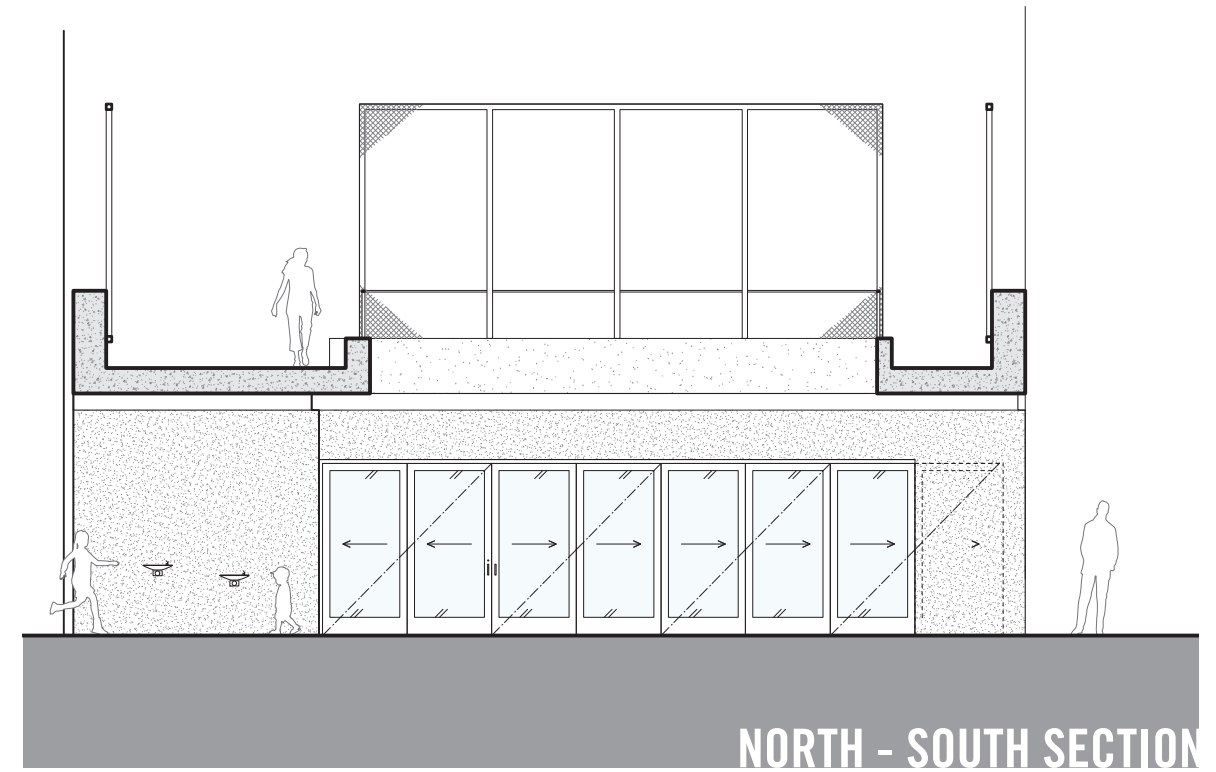

CLUBHOUSE - PROPOSED SECTIONS

SAN FRANCISCO ARTS COMMISSION | WILLIE 'WOO WOO' WONG PLAYGROUND

OCTOBER 17, 2016

22

CMG
CREATIVE MEDIA GROUP
LANDSCAPE ARCHITECTURE

InterEthnica
Multicultural Marketing & Design

JENSEN