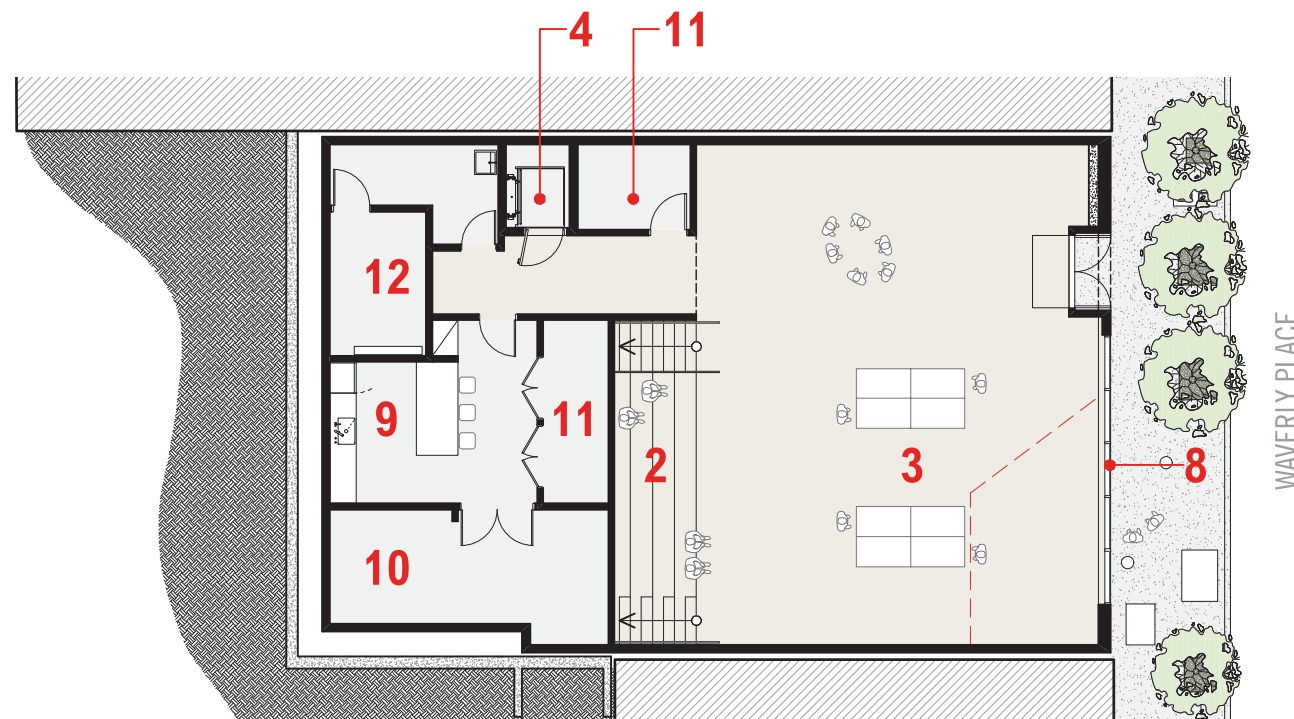

# WILLIE 'WOO WOO' WONG CLUBHOUSE UPDATE

PARK ENTRY - FACING NORTH

PARK ENTRY - FACING EAST

WAVERLY ENTRY - FACING WEST

ASSEMBLY AREA - FACING MEZZANINE

ASSEMBLY AREA - FACING ENTRY

# EXISTING CLUBHOUSE

SAN FRANCISCO ARTS COMMISSION | WILLIE 'WOO WOO' WONG PLAYGROUND

OCTOBER 17, 2016

17

PARK LEVEL PLAN

WAVERLY LEVEL PLAN

## EXISTING CLUBHOUSE PROGRAM

1. LOBBY
2. OFFICE
3. RESTROOM
4. RESTROOM
5. UNDER STAIR STORAGE
6. ASSEMBLY ROOM
7. STORAGE
8. EXISTING JANITORIAL & MECHANICAL AREAS
9. KITCHEN
10. STAGE

PARK LEVEL PLAN