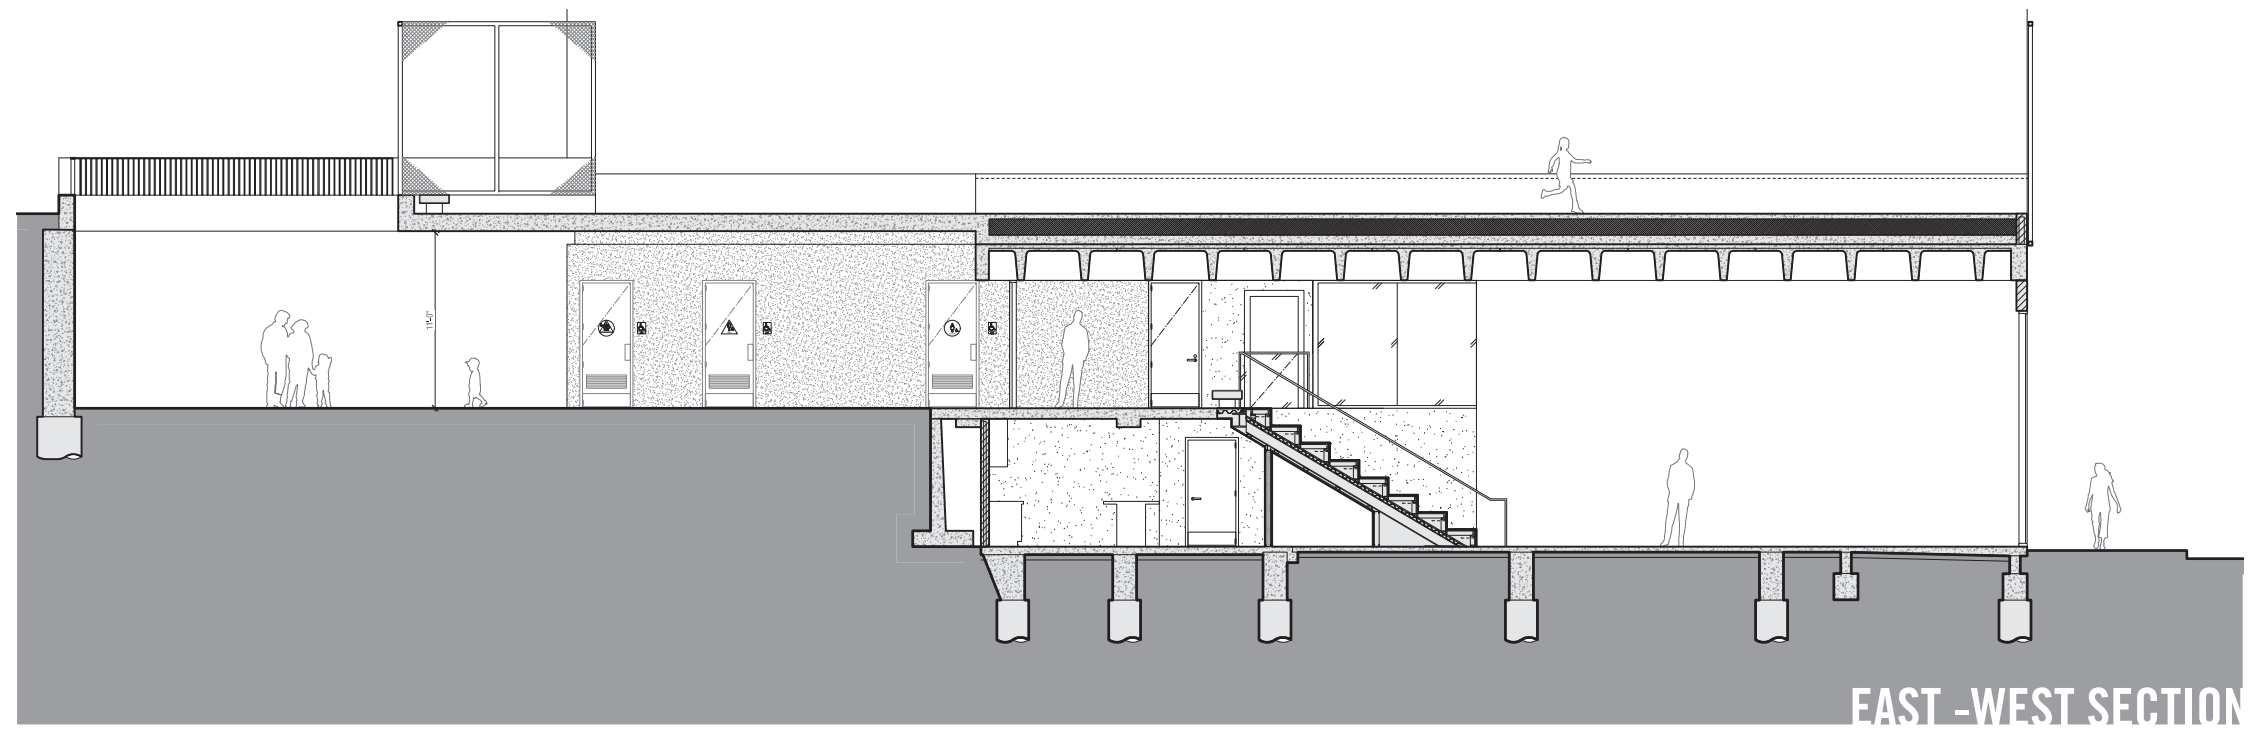

CLUBHOUSE - PROPOSED SECTIONS

SAN FRANCISCO ARTS COMMISSION | WILLIE 'WOO WOO' WONG PLAYGROUND

OCTOBER 17, 2016

22

CMG
CREATIVE MEDIA GROUP
LANDSCAPE ARCHITECTURE

InterEthnica
Multicultural Marketing & Design

JENSEN