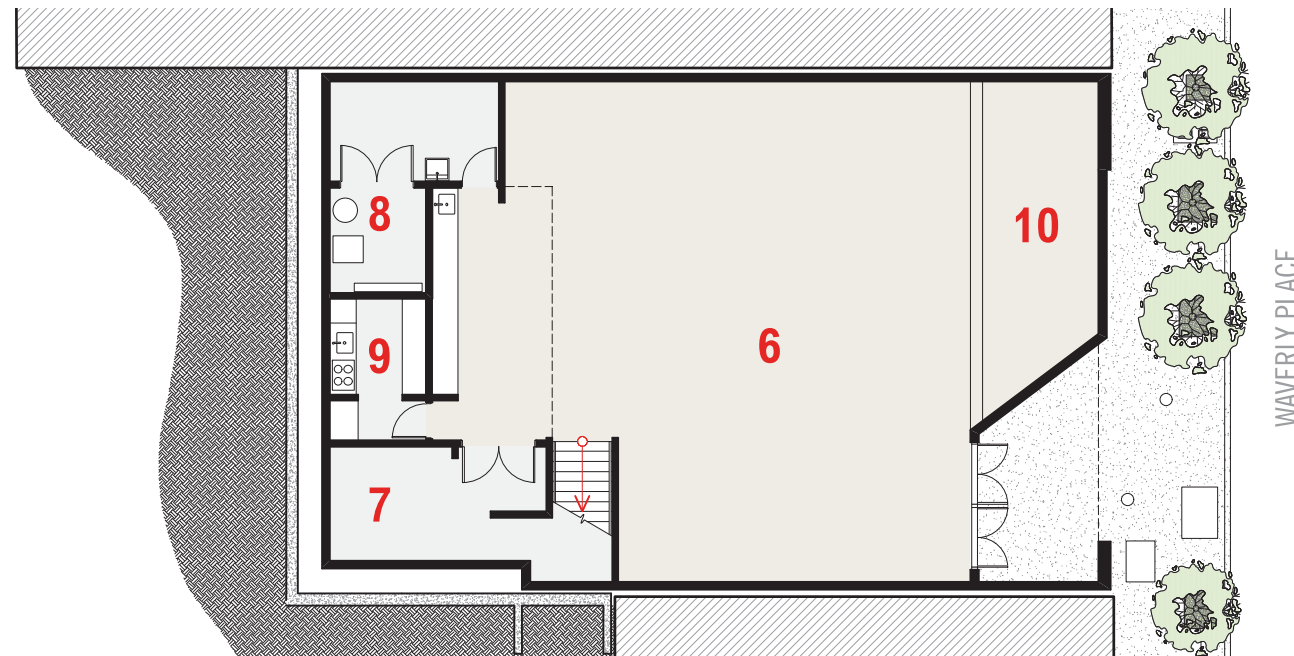

# WILLIE 'WOO WOO' WONG CLUBHOUSE UPDATE

PARK ENTRY - FACING NORTH

PARK ENTRY - FACING EAST

WAVERLY ENTRY - FACING WEST

ASSEMBLY AREA - FACING MEZZANINE

ASSEMBLY AREA - FACING ENTRY

# EXISTING CLUBHOUSE

SAN FRANCISCO ARTS COMMISSION | WILLIE 'WOO WOO' WONG PLAYGROUND

OCTOBER 17, 2016

17

PARK LEVEL PLAN

WAVERLY LEVEL PLAN

## EXISTING CLUBHOUSE PROGRAM

1. LOBBY
2. OFFICE
3. RESTROOM
4. RESTROOM
5. UNDER STAIR STORAGE
6. ASSEMBLY ROOM
7. STORAGE
8. EXISTING JANITORIAL & MECHANICAL AREAS
9. KITCHEN
10. STAGE

PARK LEVEL PLAN