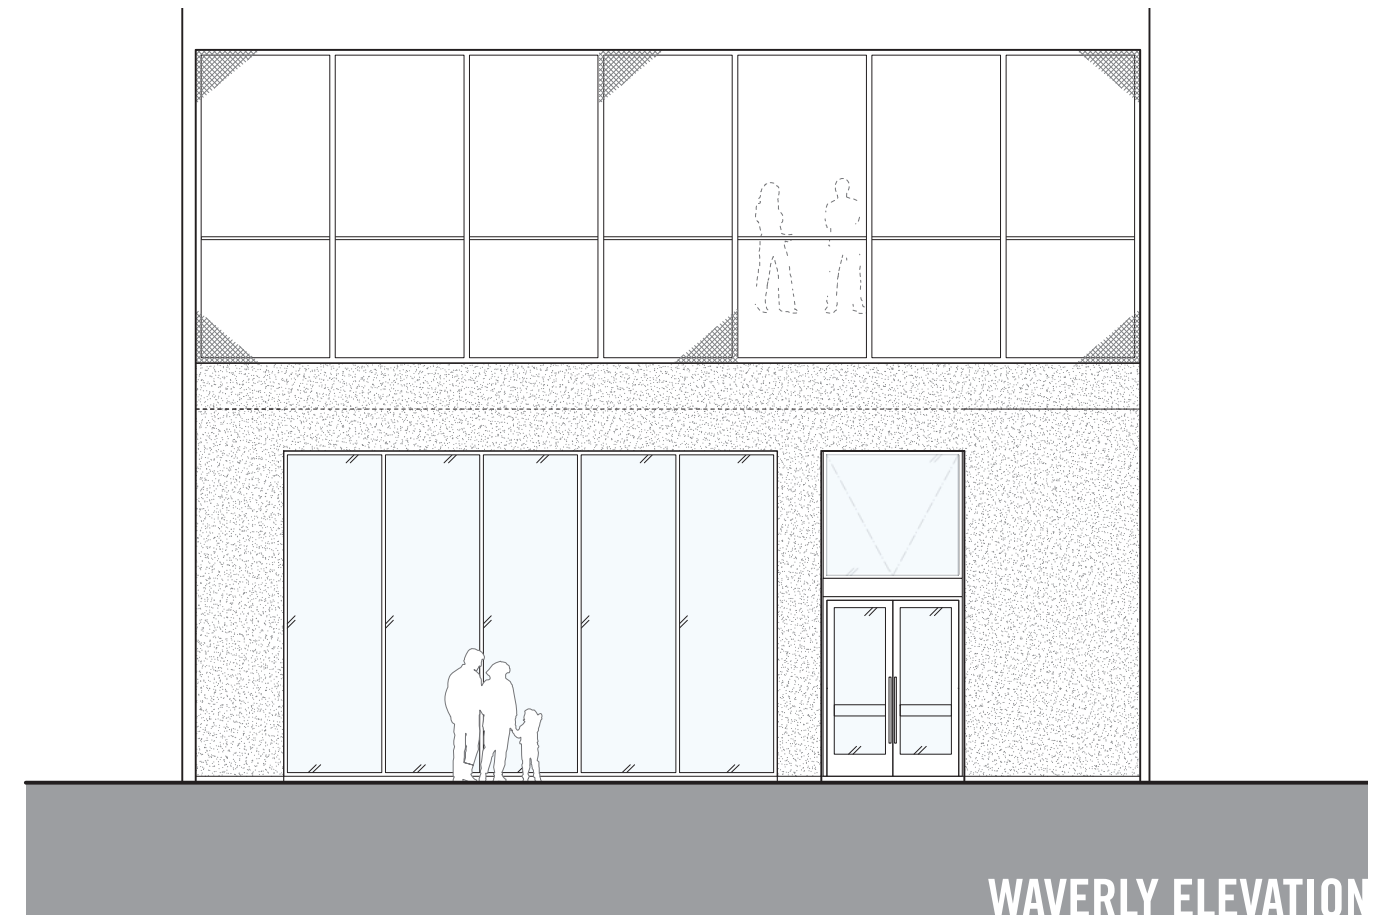

WAVERLY ELEVATION