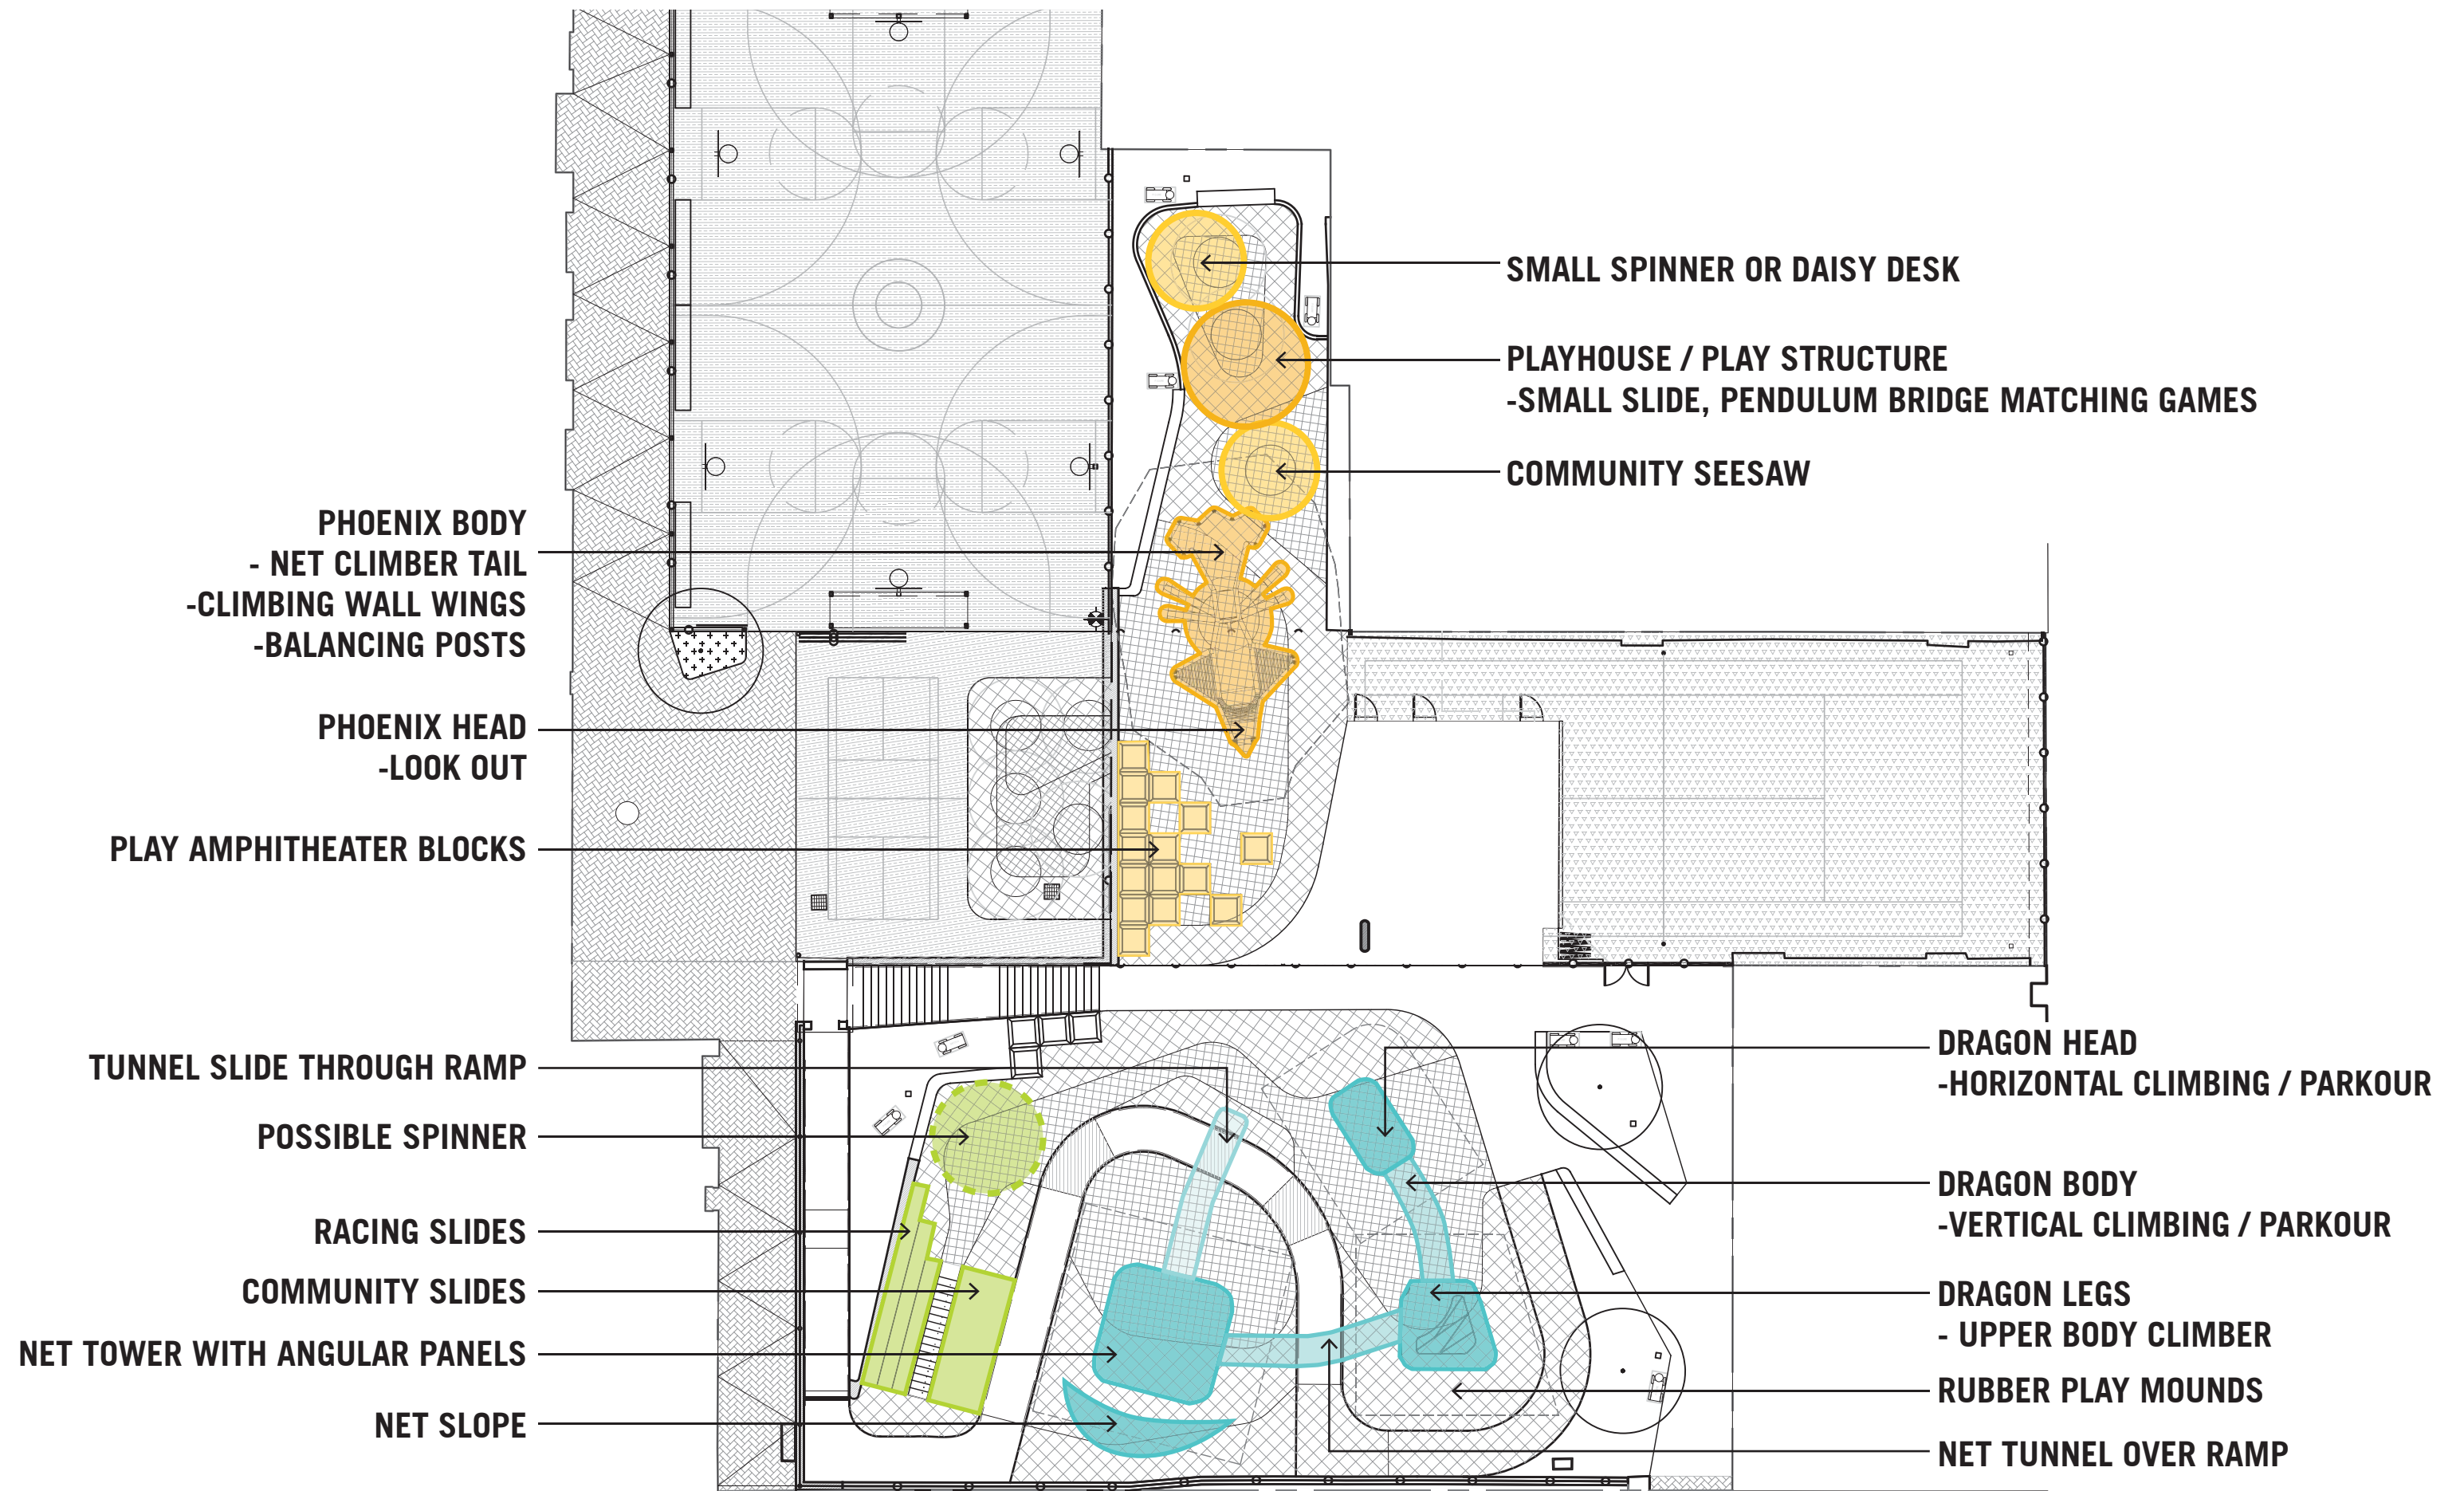

# PLANTING PALETTE - GARDEN PLANTING

SAN FRANCISCO ARTS COMMISSION | WILLIE 'WOO WOO' WONG PLAYGROUND

OCTOBER 17, 2016

10

**EDGE:**

- Low water needs
- 6-15' Tall
- Shade tolerant
- Distinctive look
- Low maintenance

# PLANTING PALETTE - EDGE PLANTING