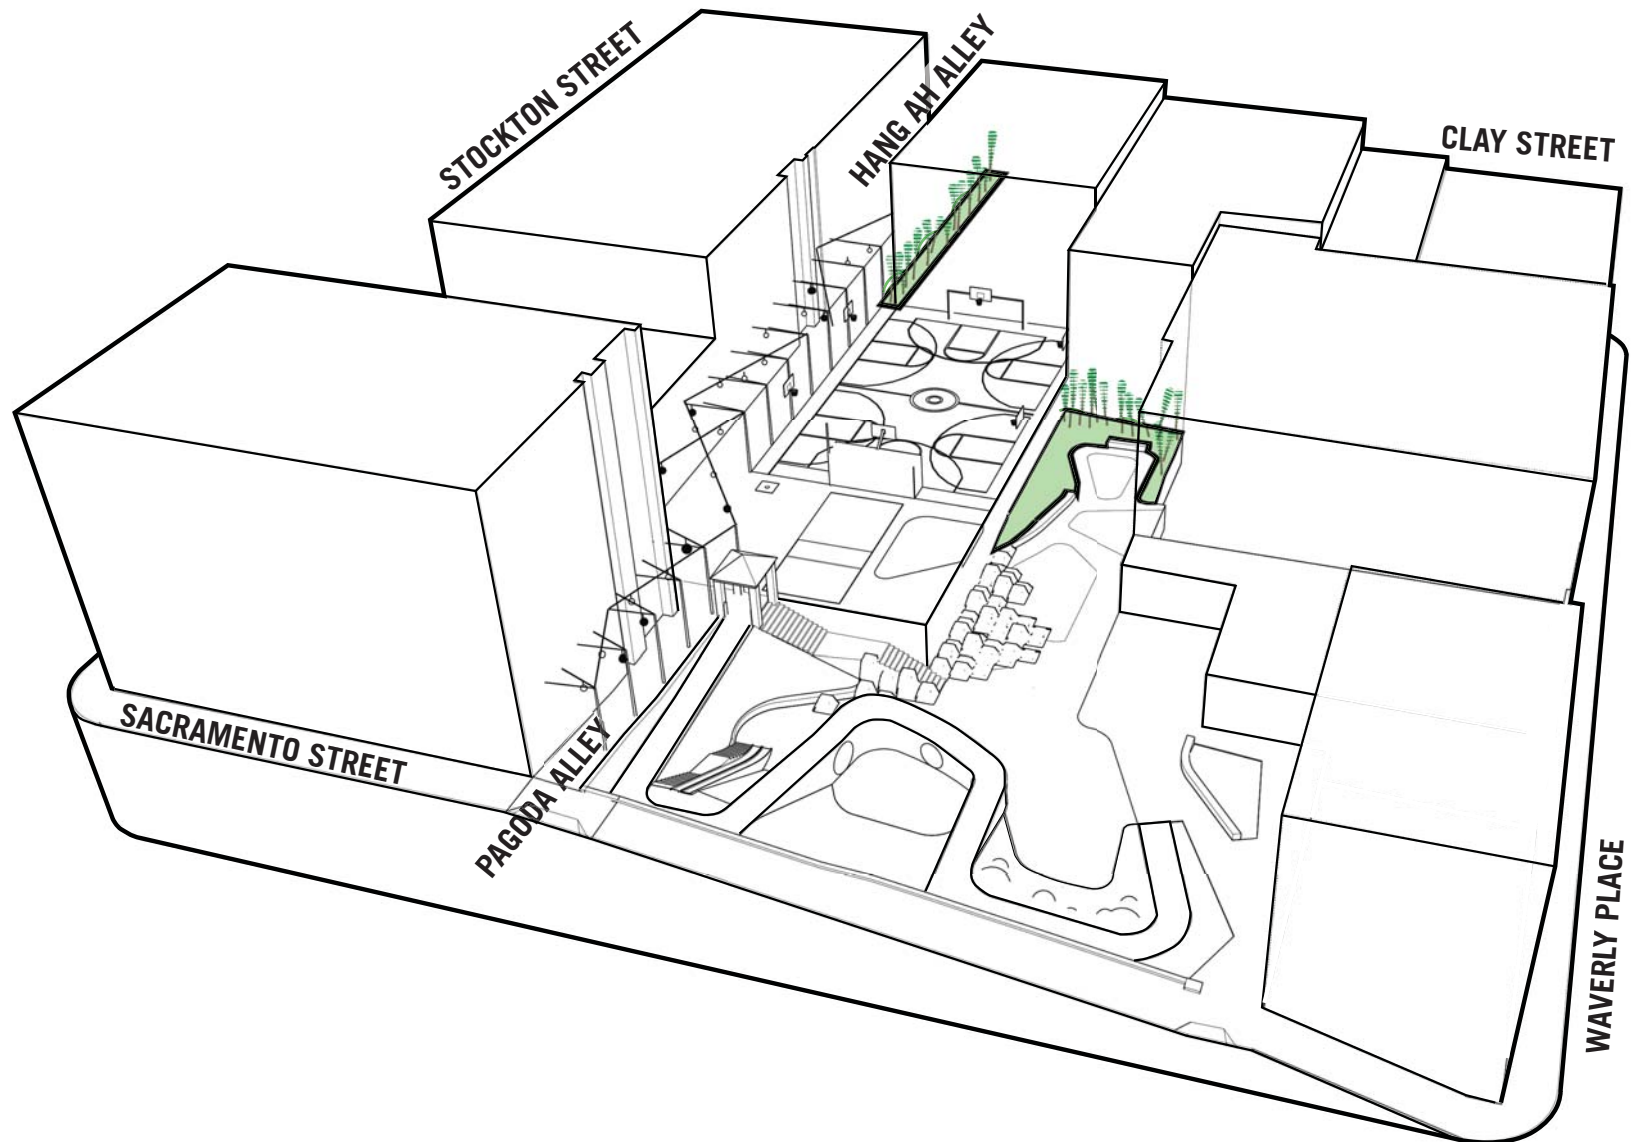

# PLANTING PALETTE - GARDEN PLANTING

SAN FRANCISCO ARTS COMMISSION | WILLIE 'WOO WOO' WONG PLAYGROUND

OCTOBER 17, 2016

10

**EDGE:**

- Low water needs
- 6-15' Tall
- Shade tolerant
- Distinctive look
- Low maintenance

# PLANTING PALETTE - EDGE PLANTING