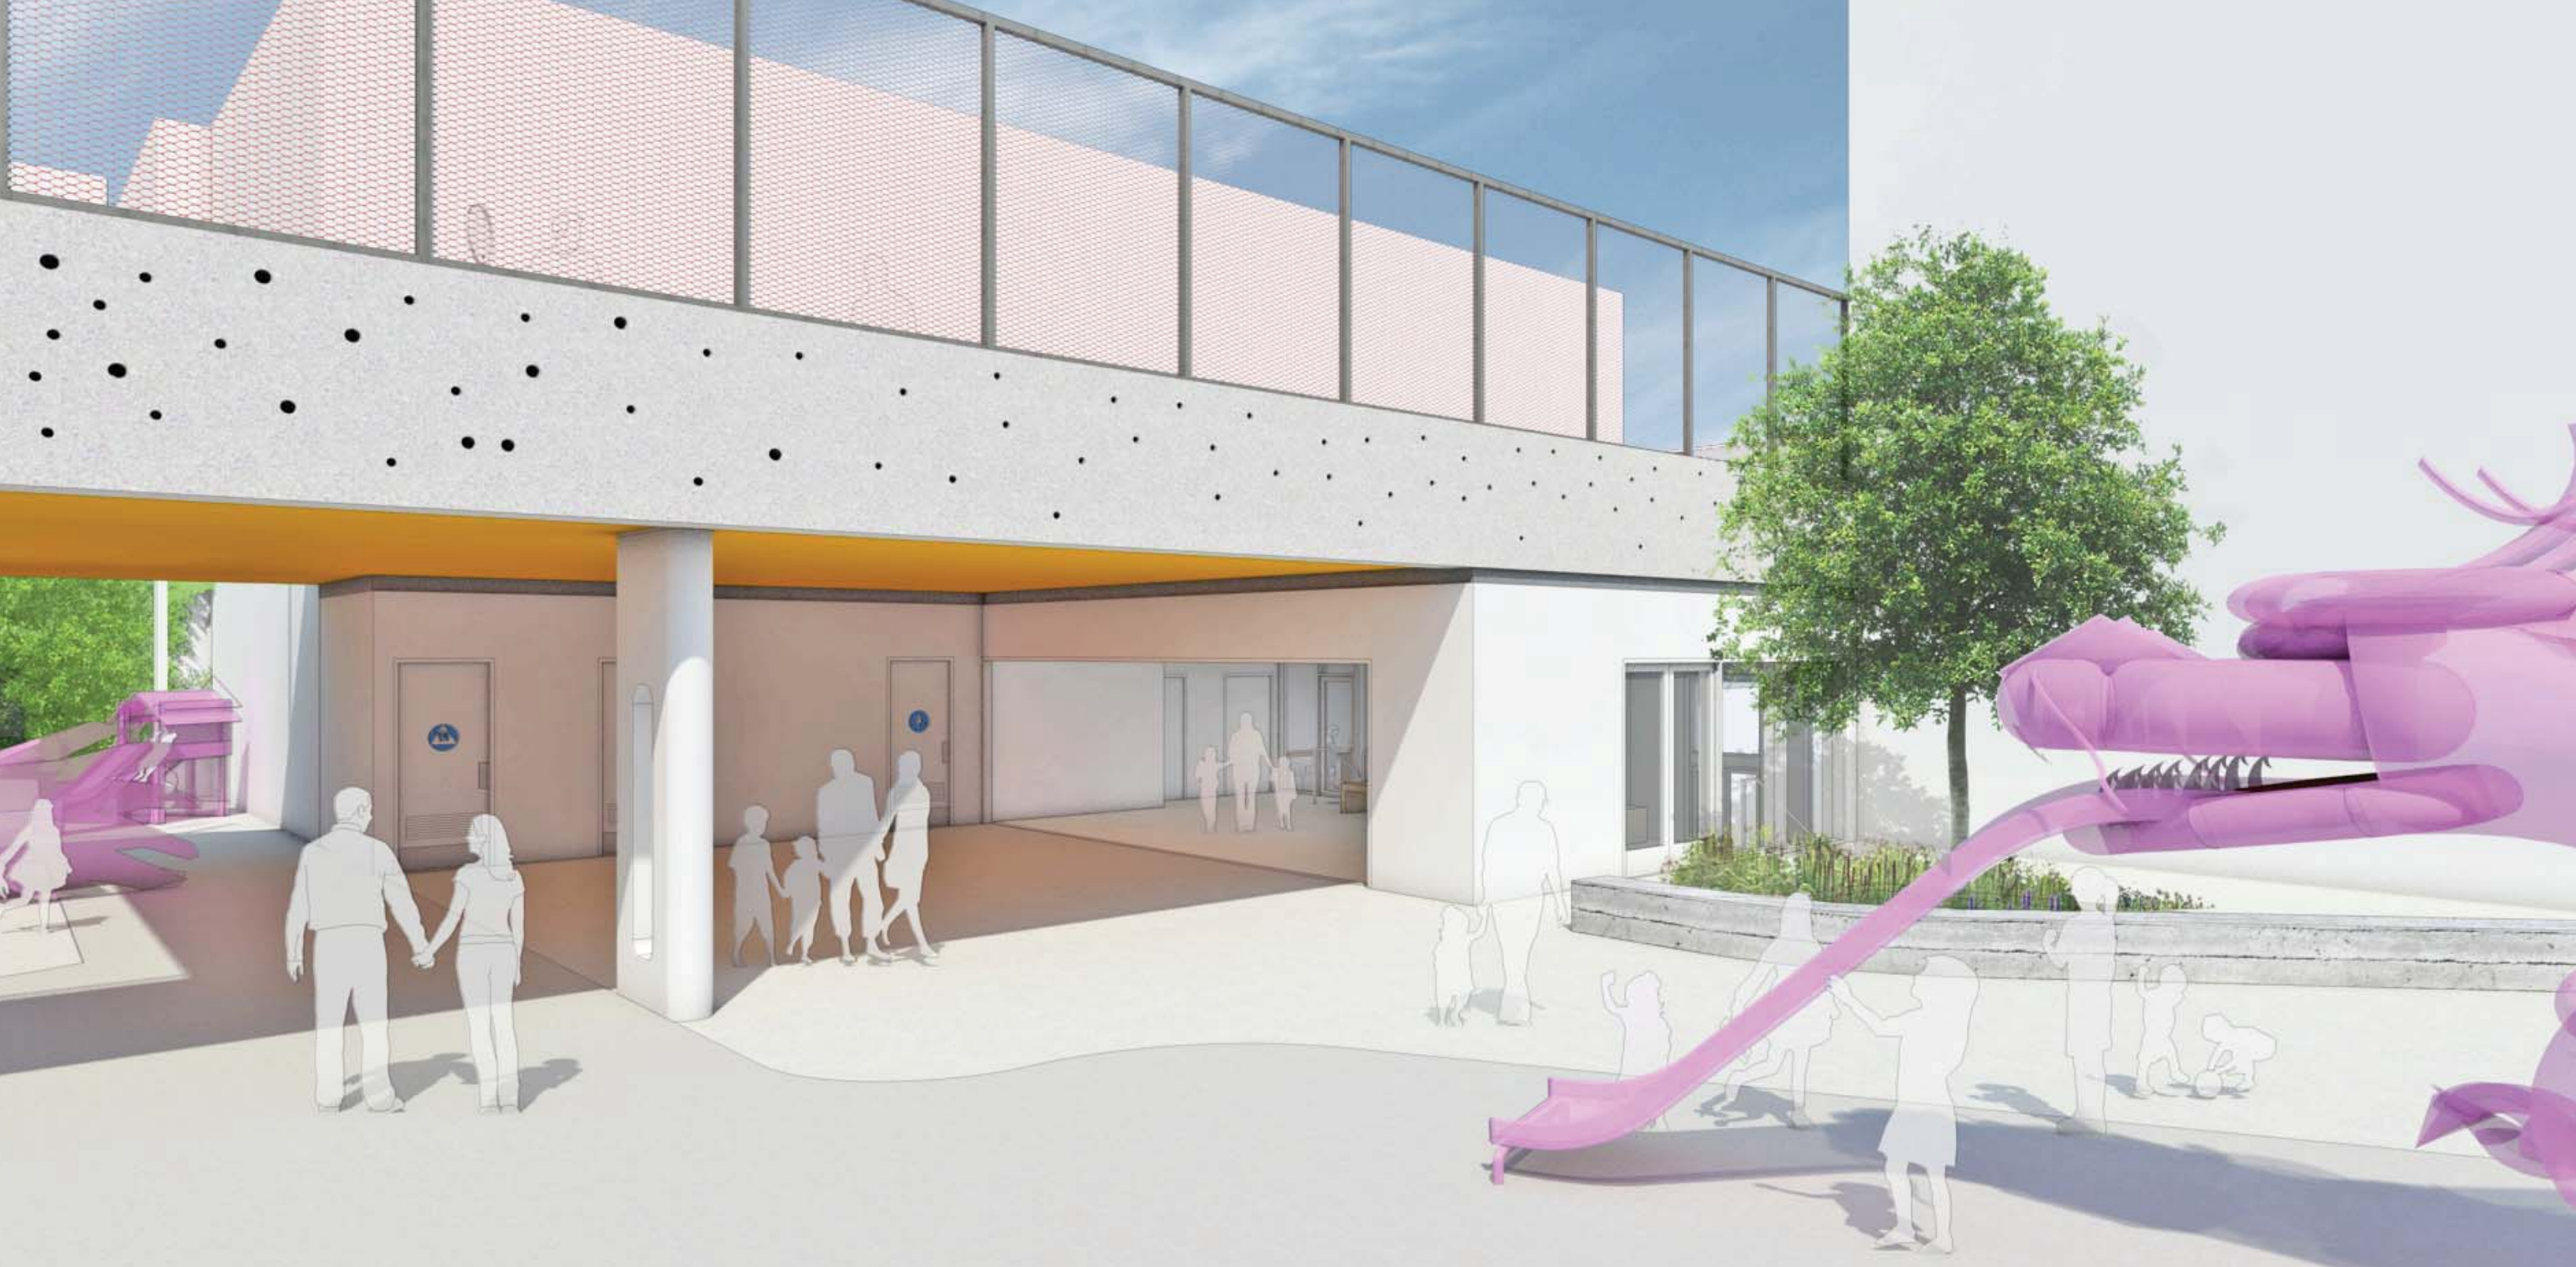

### PROPOSED / EXISTING ROOFTOP PROGRAM

1. NEW ROOF TOP TENNIS COURT
2. OPENING IN BRIDGE
3. EXISTING BASKETBALL COURT
4. STAIR FROM PLAYGROUND TO BASKETBALL COURT

# CLUBHOUSE - PROPOSED SECTIONS

SAN FRANCISCO ARTS COMMISSION | WILLIE 'WOO WOO' WONG PLAYGROUND

OCTOBER 17, 2016

22

CMG  
CREATIVE MEDIA GROUP  
LANDSCAPE ARCHITECTURE

InterEthnica  
Multicultural Marketing & Design

JENSEN

**CLUBHOUSE - PARK ENTRY**  
 SAN FRANCISCO ARTS COMMISSION | WILLIE 'WOO WOO' WONG PLAYGROUND

OCTOBER 17, 2016

23