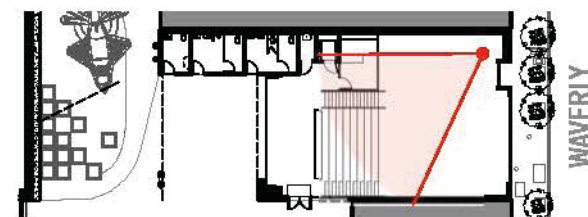

JENSEN

**CLUBHOUSE - PARK ENTRY**  
 SAN FRANCISCO ARTS COMMISSION | WILLIE 'WOO WOO' WONG PLAYGROUND

OCTOBER 17, 2016

23