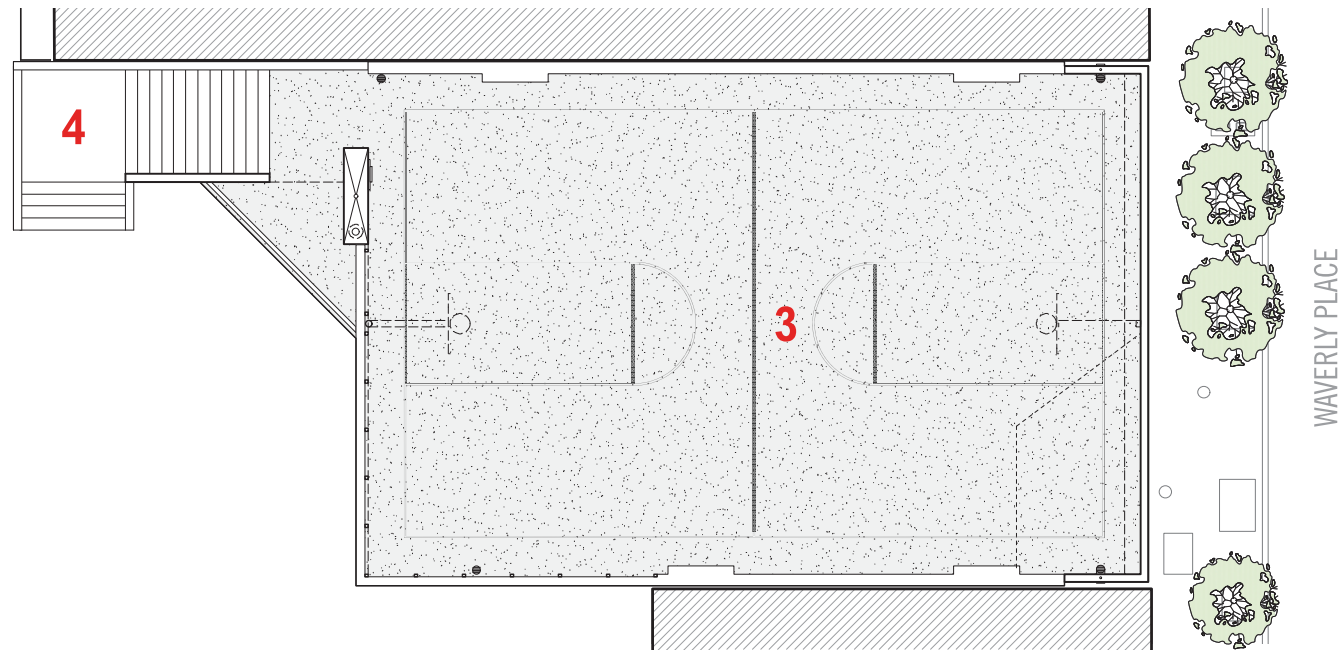

# CLUBHOUSE - PROPOSED PLANS

SAN FRANCISCO ARTS COMMISSION | WILLIE 'WOO WOO' WONG PLAYGROUND

OCTOBER 17, 2016

19

CMG  
CREATIVE MARKETING GROUP

InterEthnica  
Multicultural Marketing & Design

JENSEN

PROPOSED ROOF PLAN