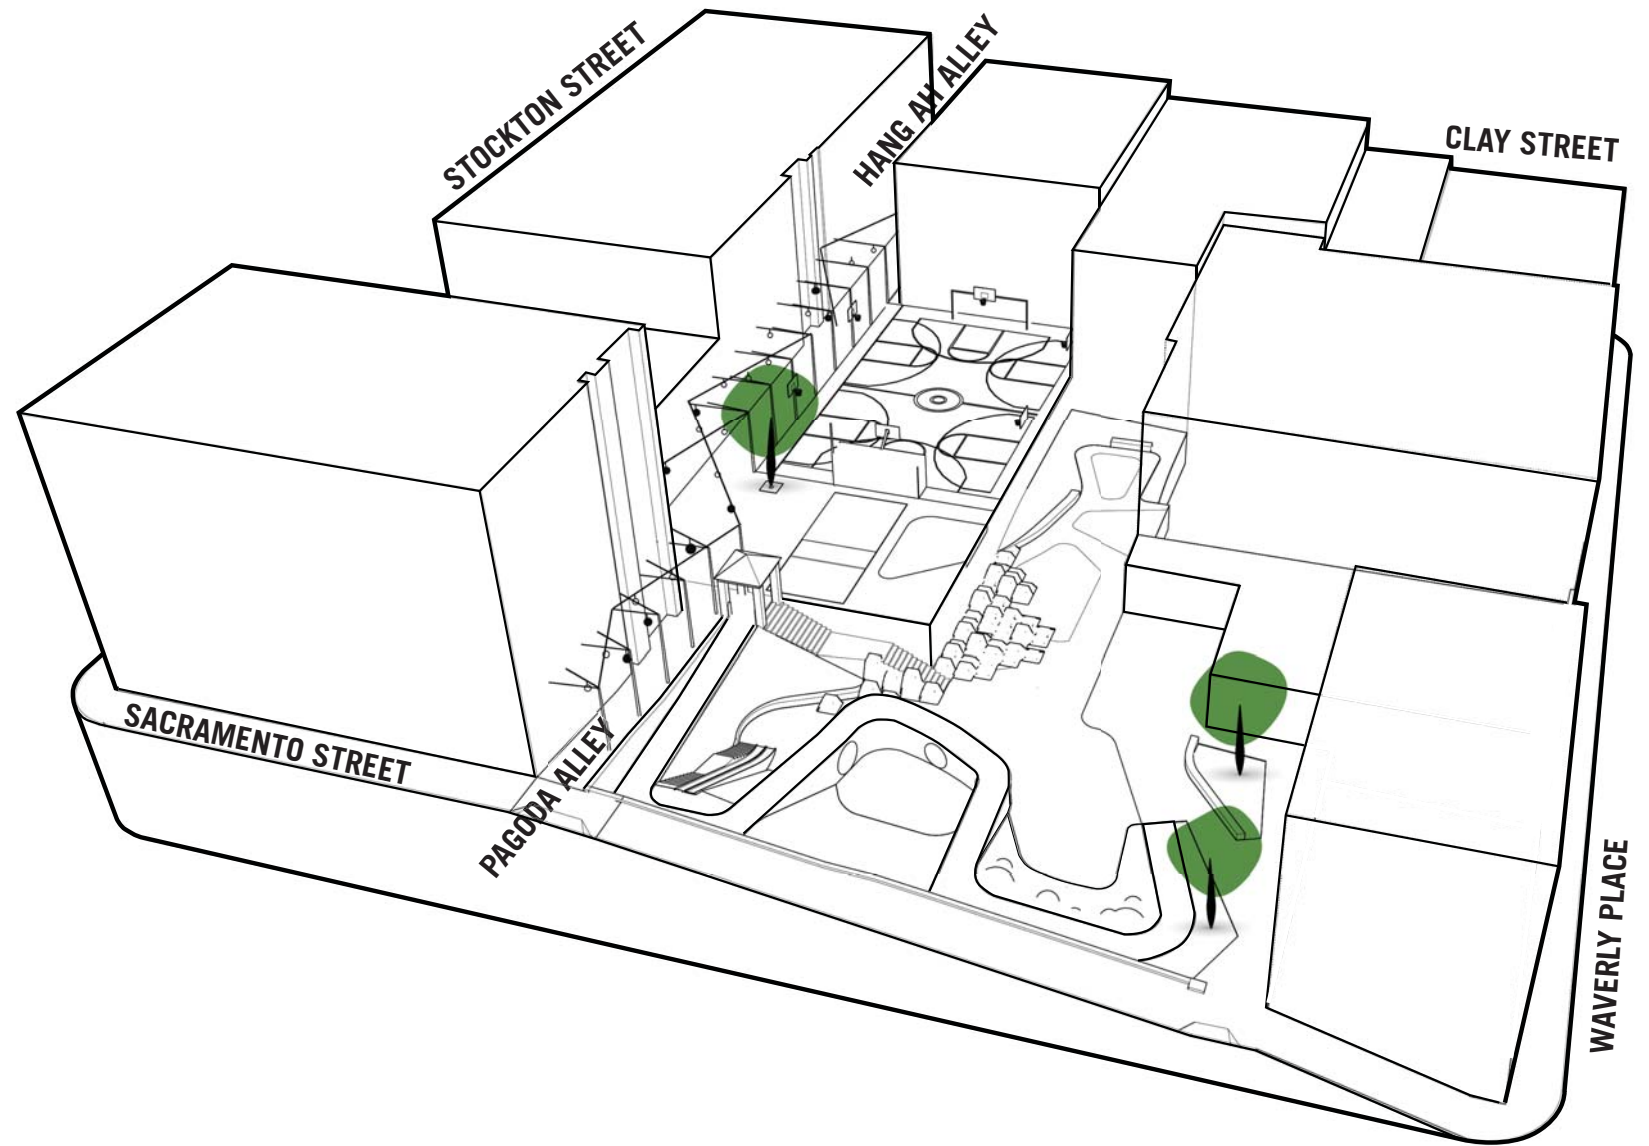

**TREES:**

- 25' - 30' tall at maturity,
- Seasonal interest
- Low water needs
- Light - medium density canopy

Golden Rain Tree, *Koelreuteria paniculata* (Preferred)

California Black Walnut, *Juglans californica* (Alternate)

**PLANTING PALETTE - GARDEN TREES**

**GARDEN:** 

- Low - occasional water needs
- 2 - 4' Tall
- Full Sun - Partial Shade
- Vibrant flowers with prolific bloomers
- Kid friendly, attracts butterflies (including the Green Hairstreak)