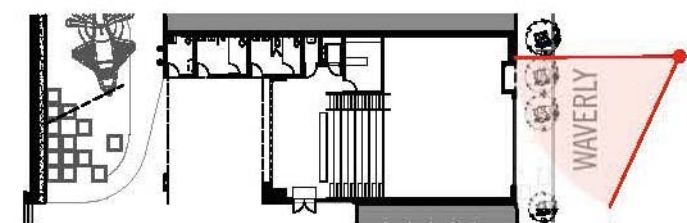

CLUBHOUSE - WAVERLY ENTRANCE

SAN FRANCISCO ARTS COMMISSION | WILLIE 'WOO WOO' WONG PLAYGROUND

OCTOBER 17, 2016

27

InterEthnica
Multicultural Marketing & Design

JENSEN