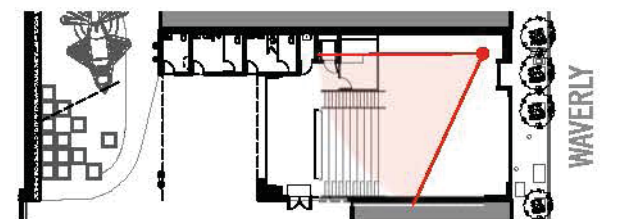

# CLUBHOUSE - ASSEMBLY AREA

SAN FRANCISCO ARTS COMMISSION | WILLIE 'WOO WOO' WONG PLAYGROUND

OCTOBER 17, 2016

24

CMG

InterEthnica  
Multicultural Marketing & Design

JENSEN