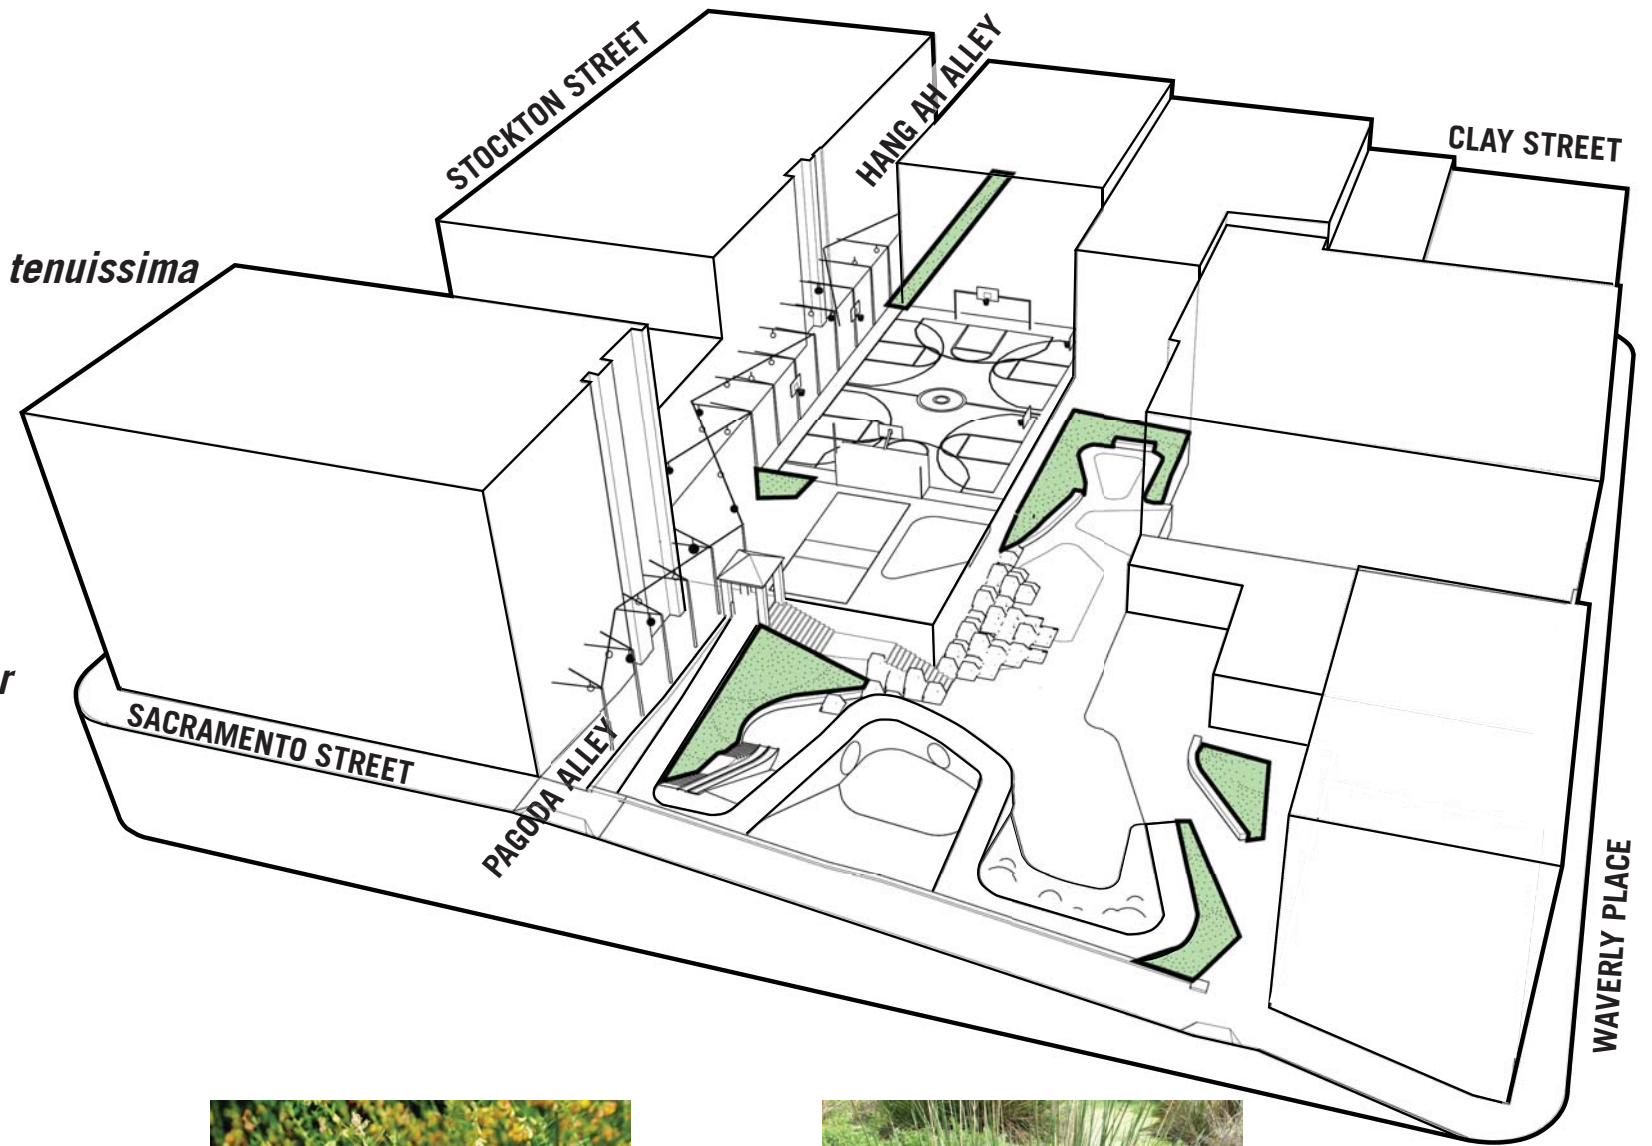

# PLANTING PALETTE - GARDEN PLANTING

SAN FRANCISCO ARTS COMMISSION | WILLIE 'WOO WOO' WONG PLAYGROUND

OCTOBER 17, 2016

10

**EDGE:**

- Low water needs
- 6-15' Tall
- Shade tolerant
- Distinctive look
- Low maintenance

# PLANTING PALETTE - EDGE PLANTING