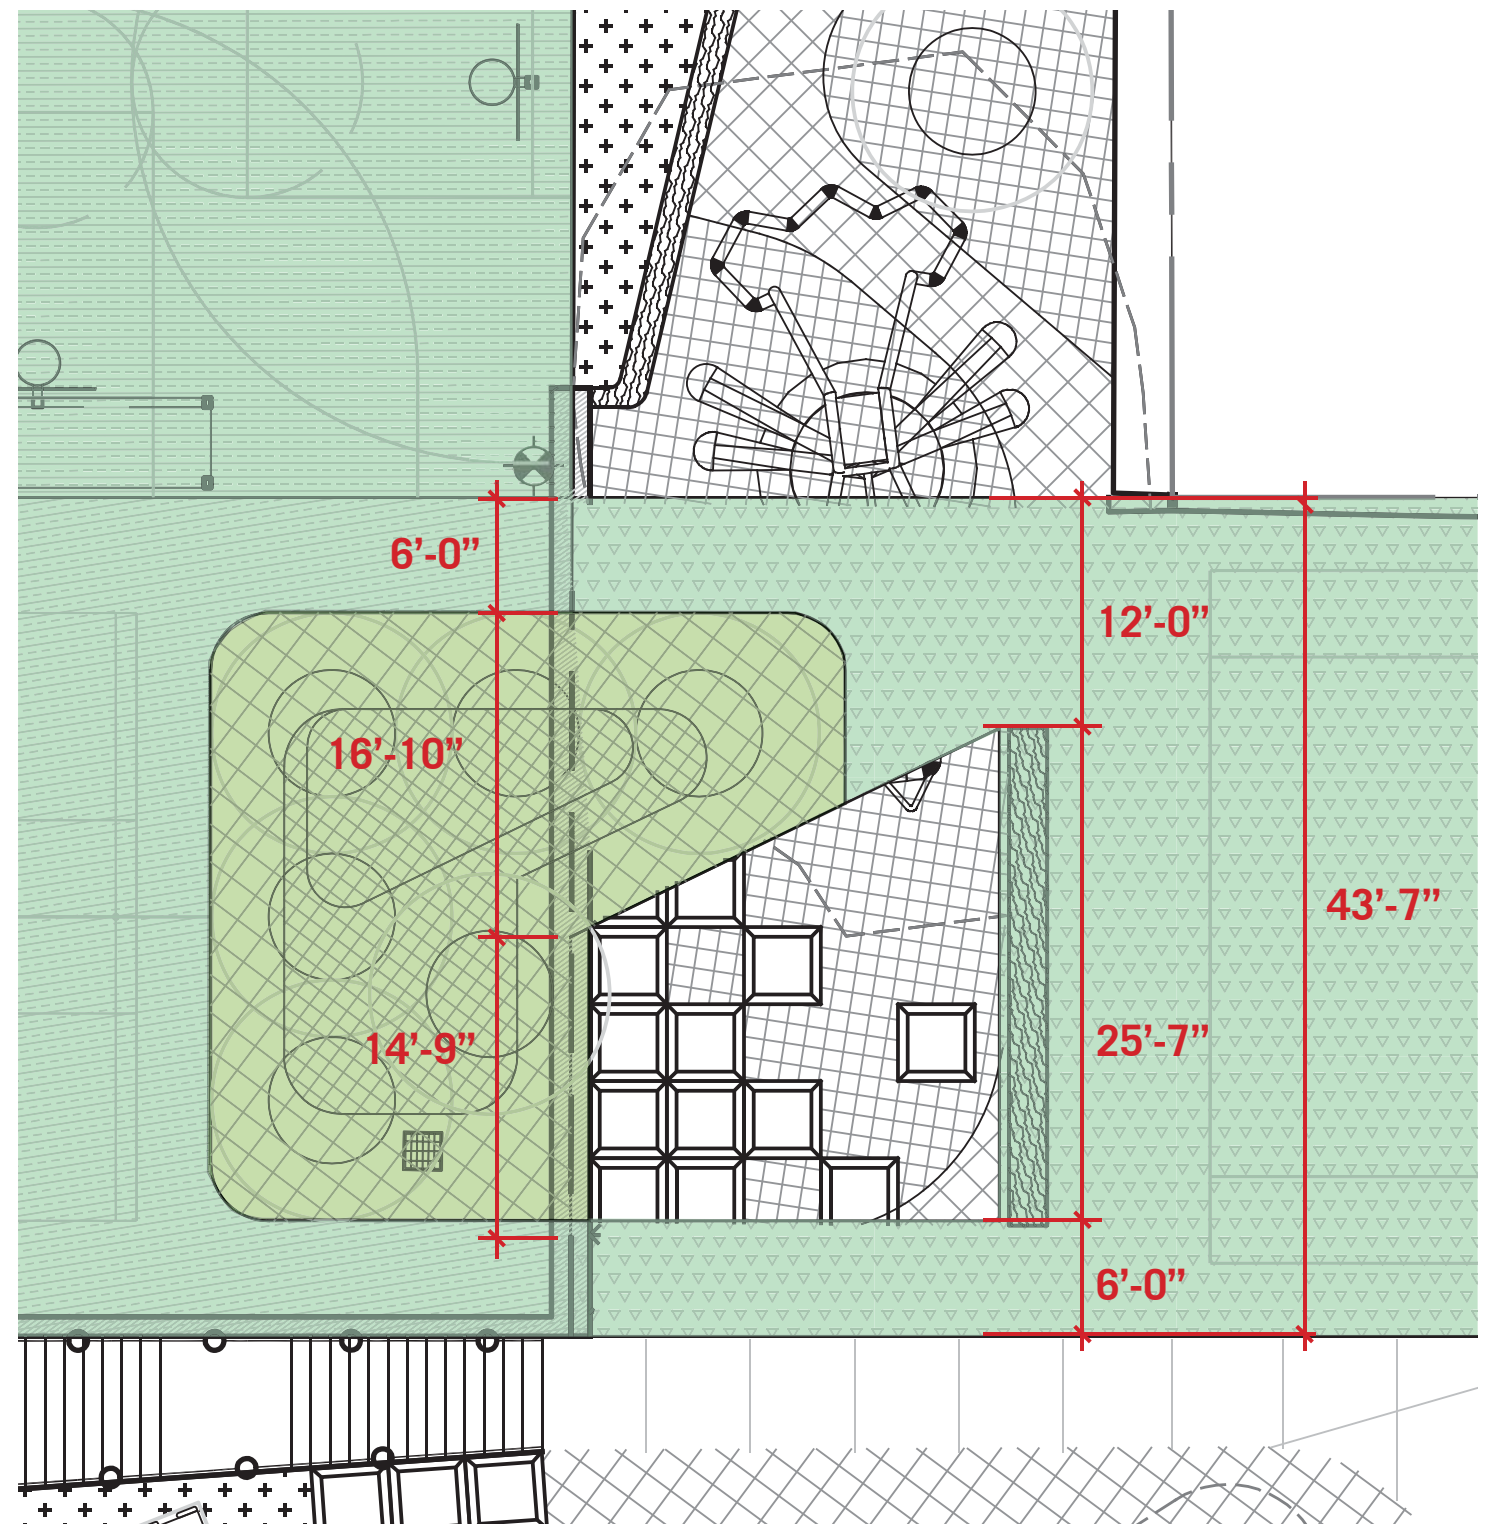

## CLUBHOUSE SCHEMATIC DESIGN

JENSEN

**AUGUST 2016 (INFORMAL SFAC MEETING PLAN)**

- FITNESS COURT = 600 SQ FT
- BRIDGE OPENING = 325 SQ FT

**OCTOBER 2016 (CURRENT PLAN)**

- FITNESS COURT = 775 SQ FT
- BRIDGE OPENING = 450 SQ FT

- + SIMPLIFIED BRIDGE CONSTRUCTION AND SIMPLIFIED CIRCULATION
- + INCREASED PROGRAMMABLE SPACE ON COURT LEVEL
- + INCREASED BRIDGE OPENING ALLOWS MORE LIGHT TO REACH PLAYGROUND LEVEL