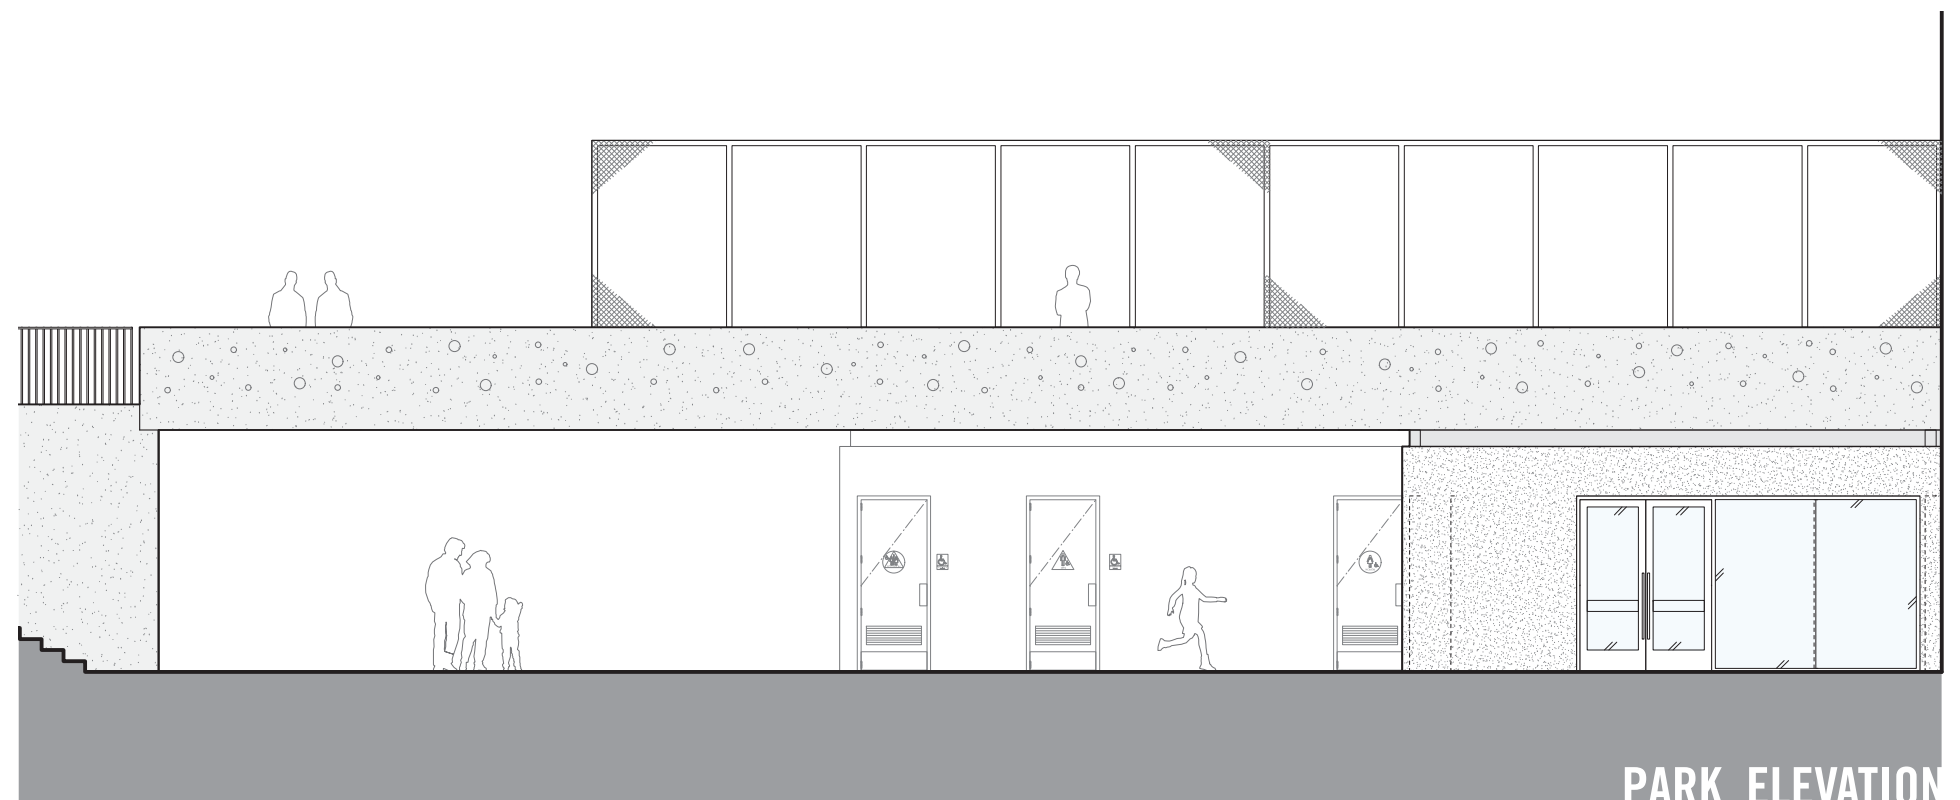

PARK ELEVATION

CLUBHOUSE - PROPOSED ELEVATIONS

SAN FRANCISCO ARTS COMMISSION | WILLIE 'WOO WOO' WONG PLAYGROUND

OCTOBER 17, 2016

21

InterEthnica
Multicultural Marketing & Design

JENSEN