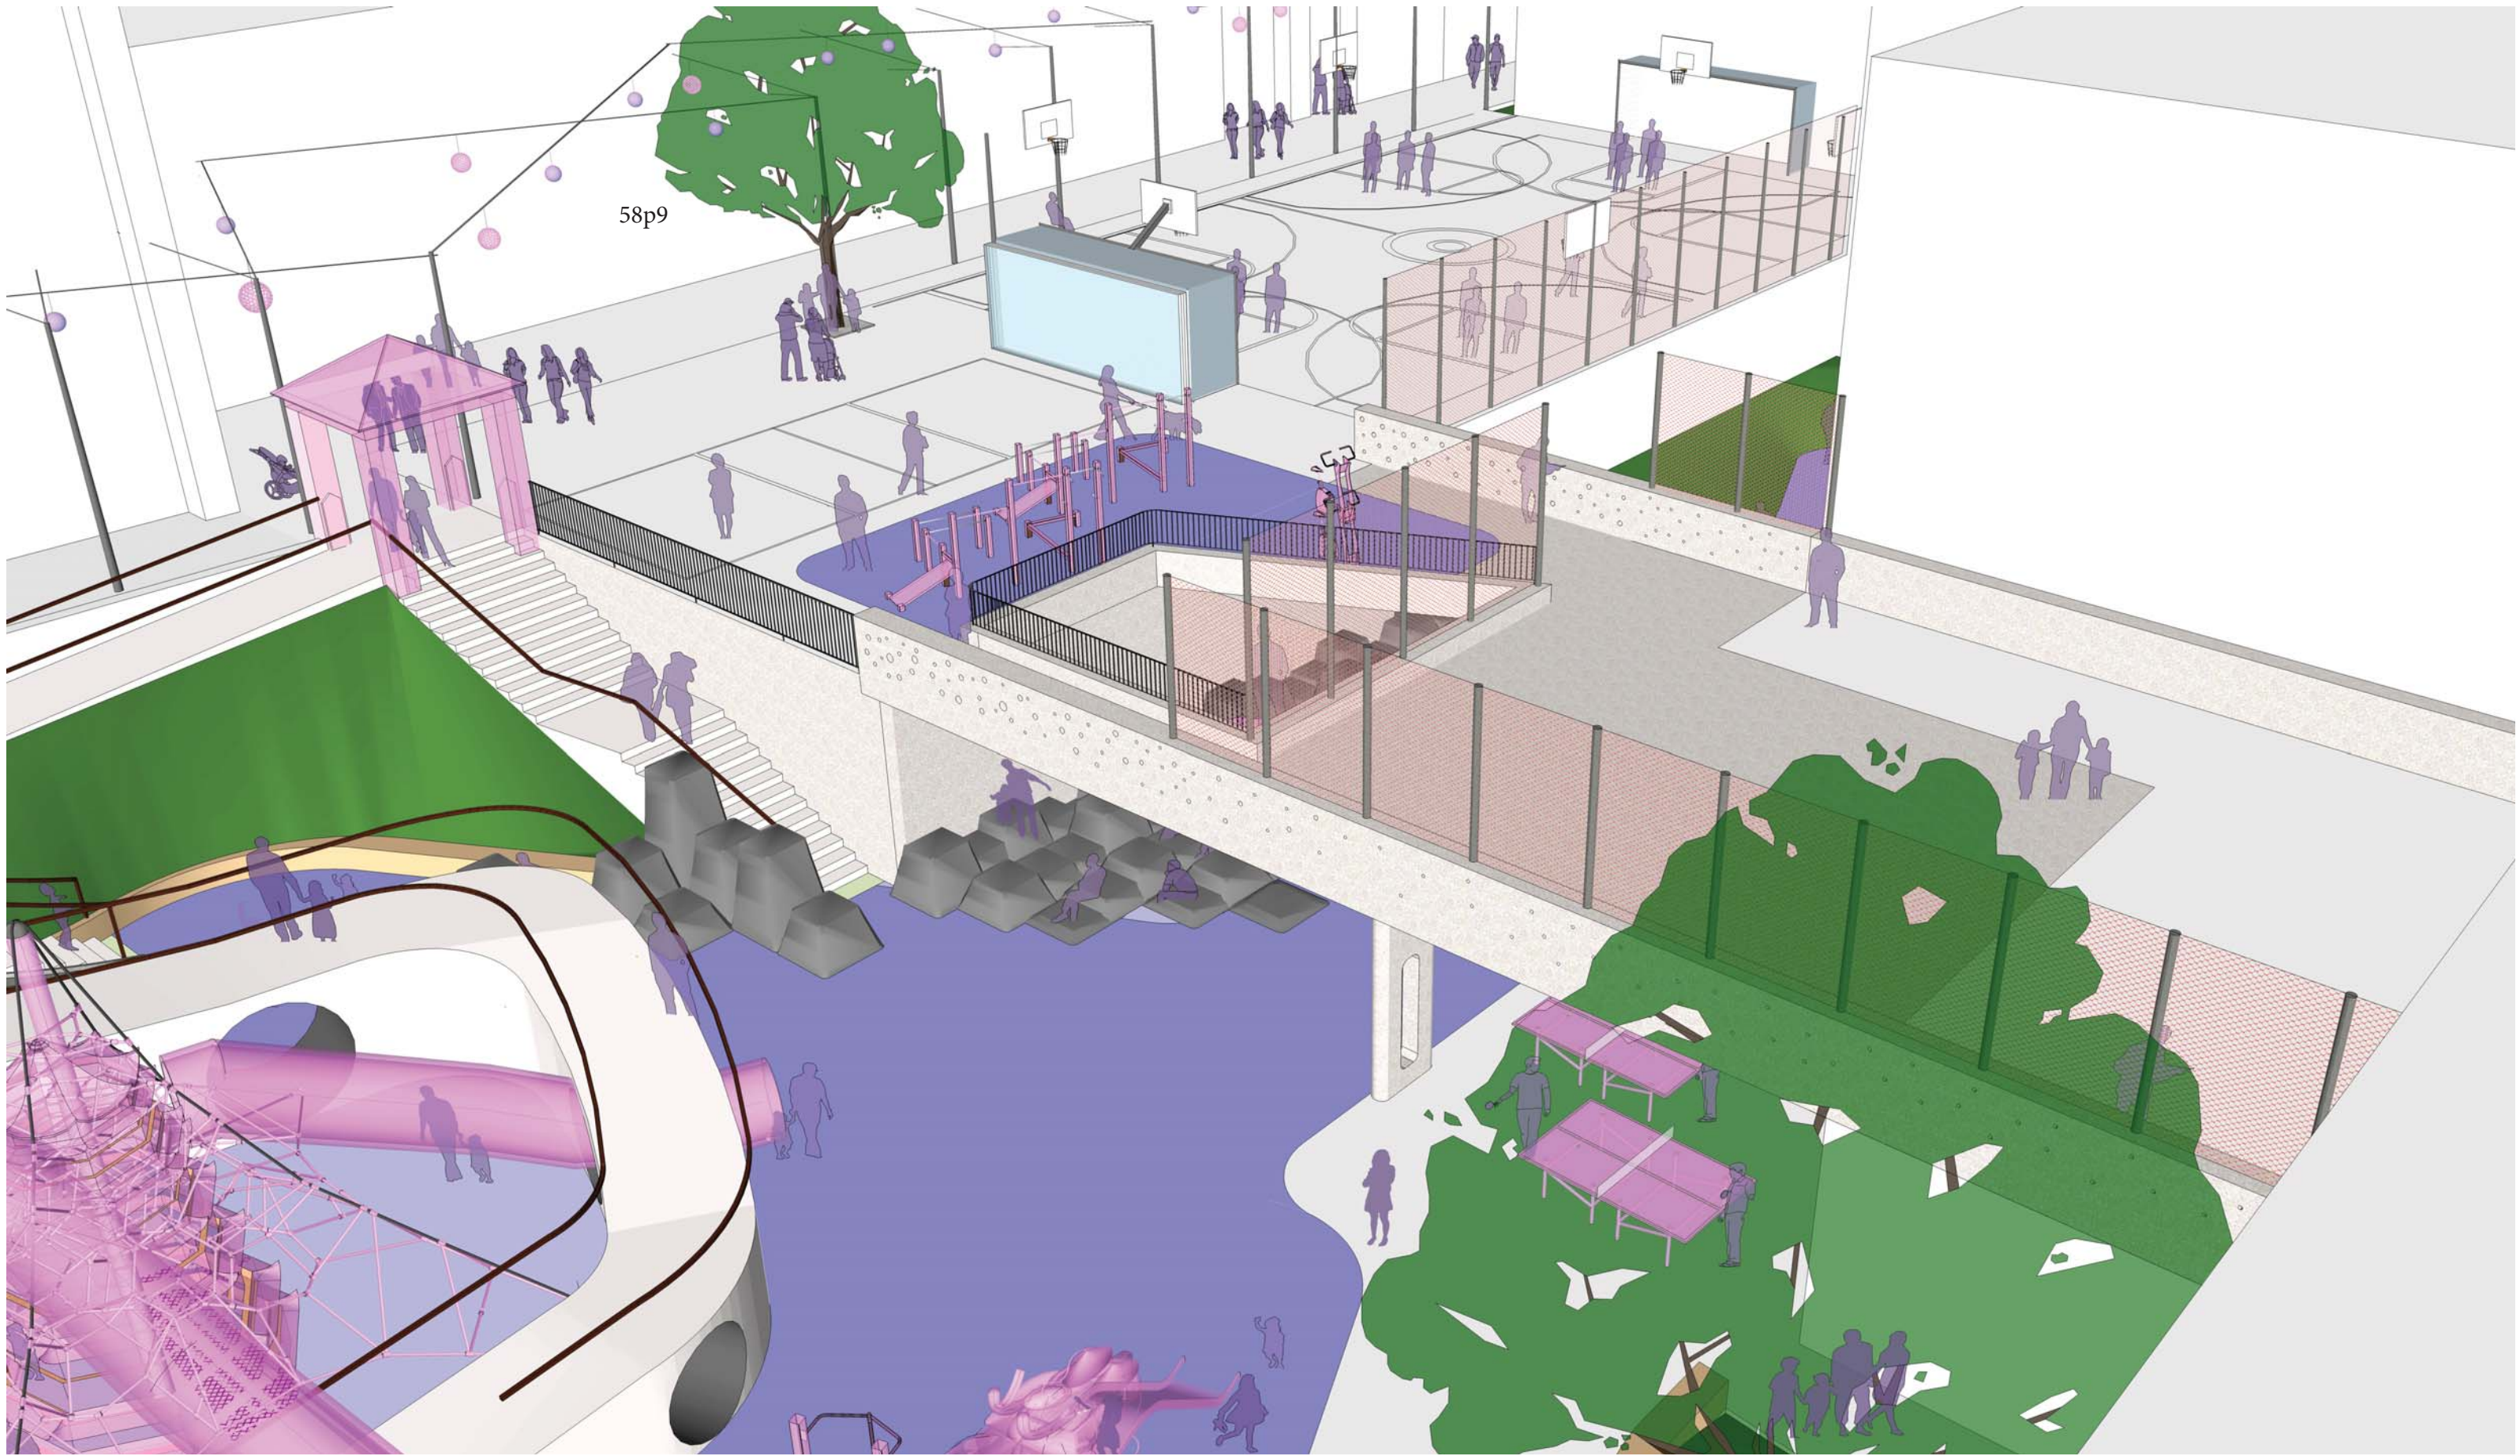

# BRIDGE VIEW FROM NEW COURTS

SAN FRANCISCO ARTS COMMISSION | WILLIE 'WOO WOO' WONG PLAYGROUND

OCTOBER 17, 2016

7

CMG

InterEthnica  
Multicultural Marketing & Design

JENSEN

# BRIDGE AERIAL VIEW

SAN FRANCISCO ARTS COMMISSION | WILLIE 'WOO WOO' WONG PLAYGROUND

OCTOBER 17, 2016

8

CMG  
CREATIVE MEDIA GROUP  
MULTIMEDIA PRODUCTION

InterEthnica  
Multicultural Marketing & Design

JENSEN