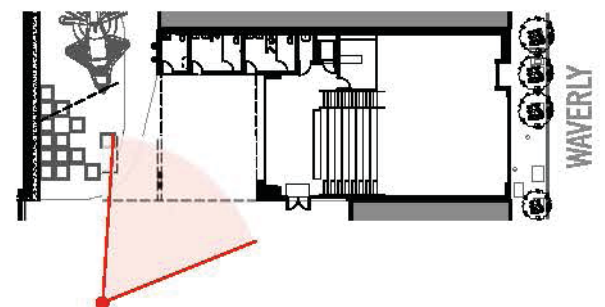

CLUBHOUSE - PARK ENTRY
SAN FRANCISCO ARTS COMMISSION | WILLIE 'WOO WOO' WONG PLAYGROUND

OCTOBER 17, 2016

23