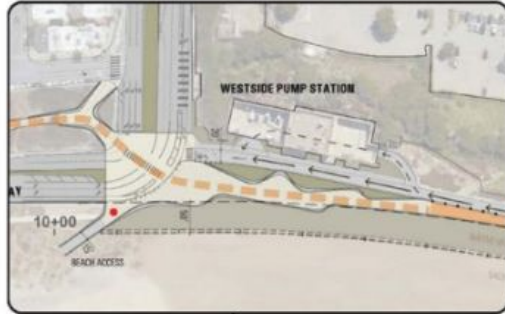

East Facade and Loggia

'Eventized' Activations

Potential New Entrance Opportunity

Mothers Building Great Highway Ocean Beach Projects

PROJECT OVERVIEW

South Ocean Beach Multi-Use Trail Project

SCALE
1"=300'

- SERVICE ROAD (ONE WAY)
- > VEHICULAR CIRCULATION
- MULTI-USE TRAIL
- BIKE TRAIL
- PEDESTRIAN TRAIL
- (E) TRAIL SYSTEM
- MAINTENANCE ACCESS POINT

San Francisco Zoo & Gardens

The Mother Earth Building

Re-imagined. Re-engineered. Relevant.