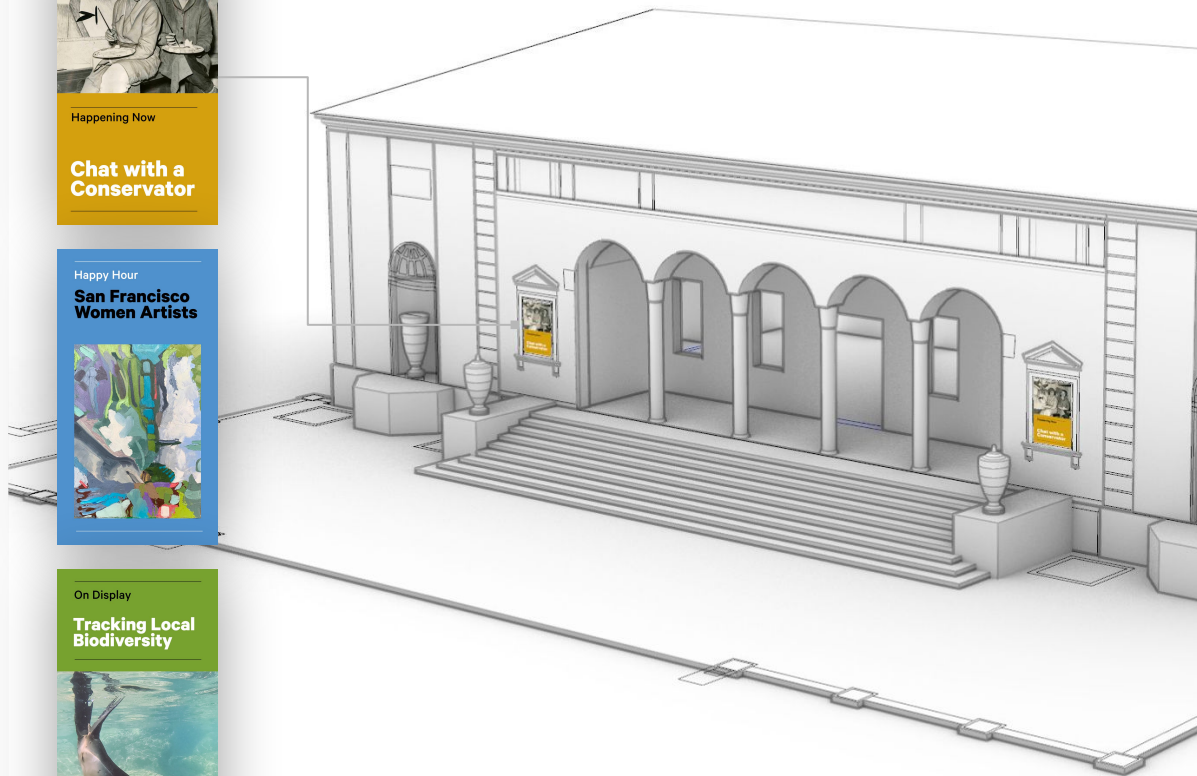

On Display
**Tracking Local
Biodiversity**