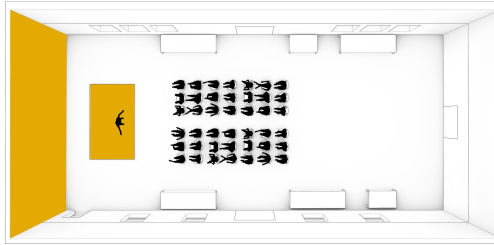

**Chat with a
Conservator**

Happy Hour
**San Francisco
Women Artists**

On Display
**Tracking Local
Biodiversity**

Exterior

Loggia Mosaics

If they gave us
an inch, we'd
take a mile.

Dorothy Puccinelli, Muralist

Exterior

Western Facade

Interior Flex-Space Plan

Speaker Series

- Conferences, meetings, lectures

Gallery Exhibition

- Flex exhibit space

Entity Showcase