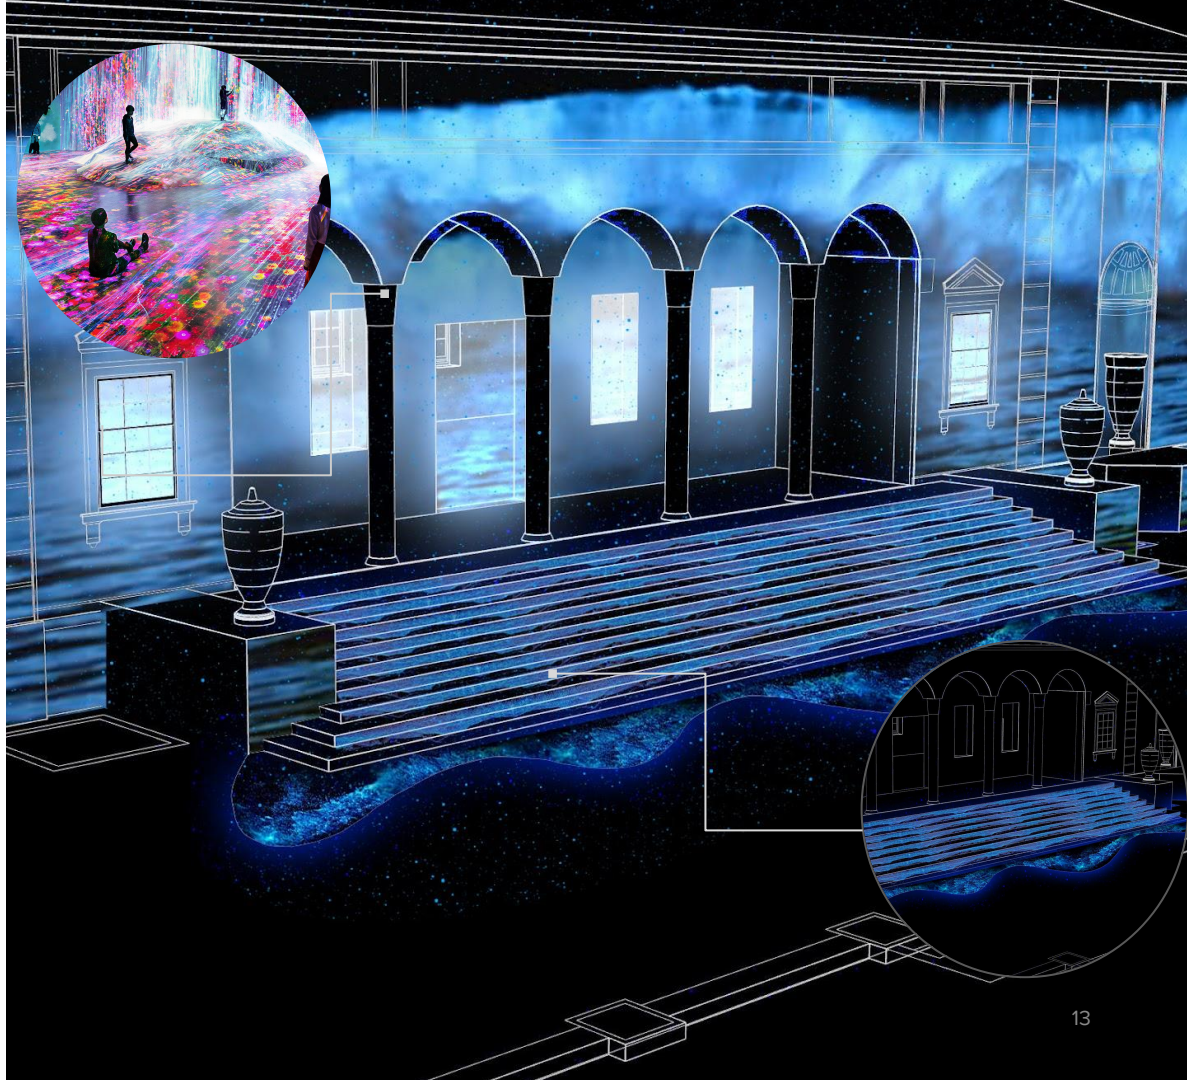

Exterior

Western Facade

Interior Flex-Space Plan

Speaker Series

- Conferences, meetings, lectures

Gallery Exhibition

- Flex exhibit space

Entity Showcase

Larger Scale

Interactive Stations

Visitors may explore the storied history of the murals, mosaics, and architecture through interactive touchscreens.

Immersive Canvas

Mural Reveal

Speaker Series

Experiential Events

East Facade and Loggia

'Eventized' Activations

Potential New Entrance Opportunity

Mothers Building Great Highway Ocean Beach Projects

PROJECT OVERVIEW

South Ocean Beach Multi-Use Trail Project

SCALE
1"=300'