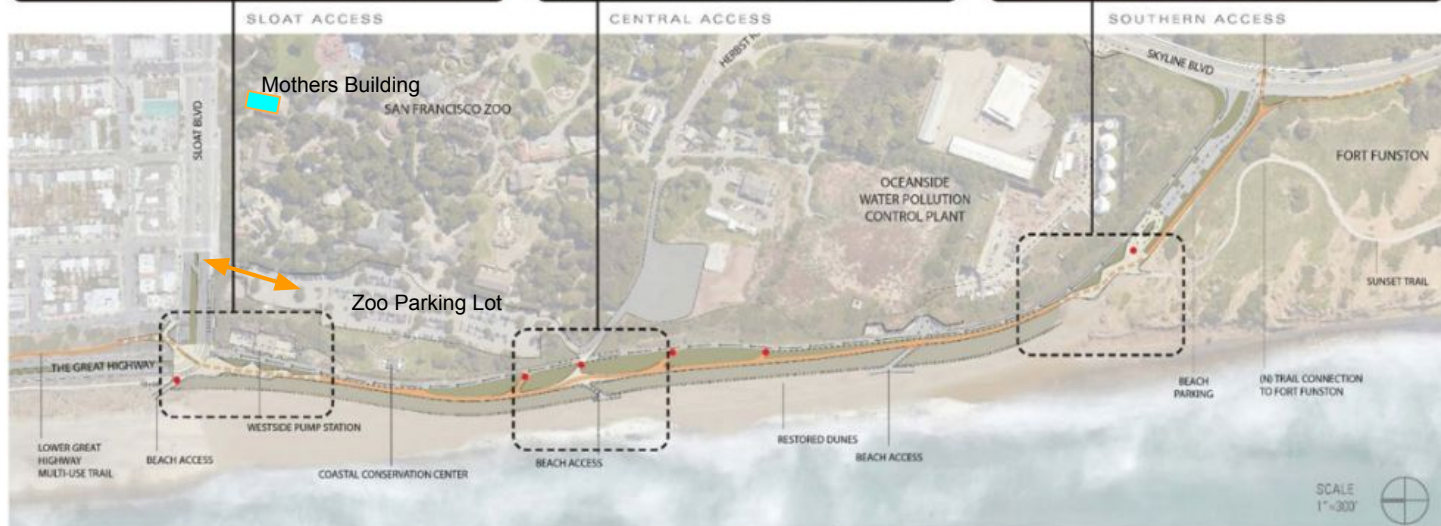

East Facade and Loggia

'Eventized' Activations

Potential New Entrance Opportunity

Mothers Building Great Highway Ocean Beach Projects

PROJECT OVERVIEW

South Ocean Beach Multi-Use Trail Project

SCALE
1"=300'

- SERVICE ROAD (ONE WAY)
- > VEHICULAR CIRCULATION
- MULTI-USE TRAIL
- BIKE TRAIL
- PEDESTRIAN TRAIL
- (E) TRAIL SYSTEM
- MAINTENANCE ACCESS POINT

San Francisco Zoo & Gardens

The Mother Earth Building

Re-imagined. Re-engineered. Relevant.