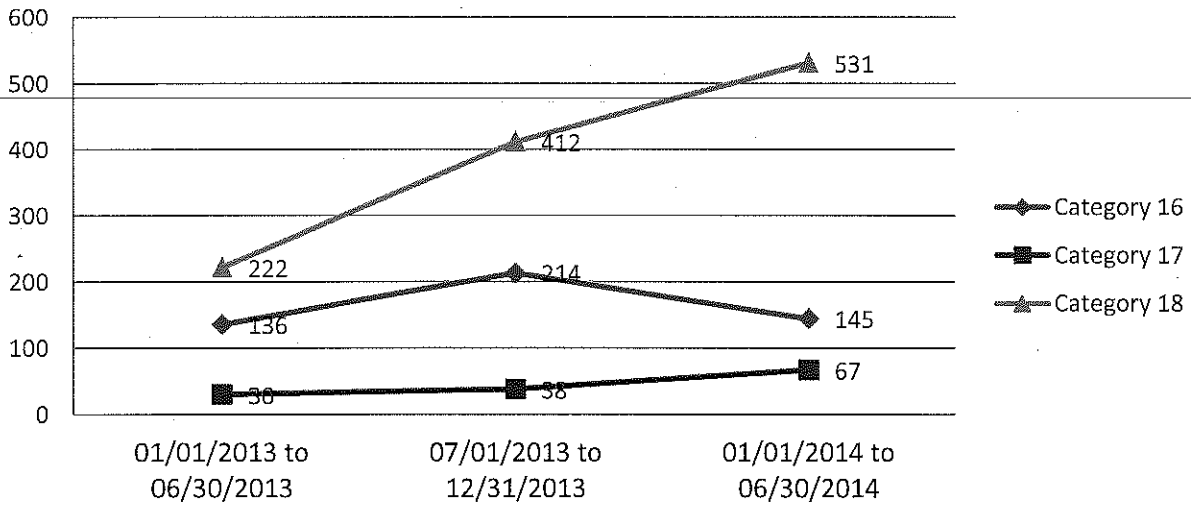

Exempt Requisitions / Position Requests