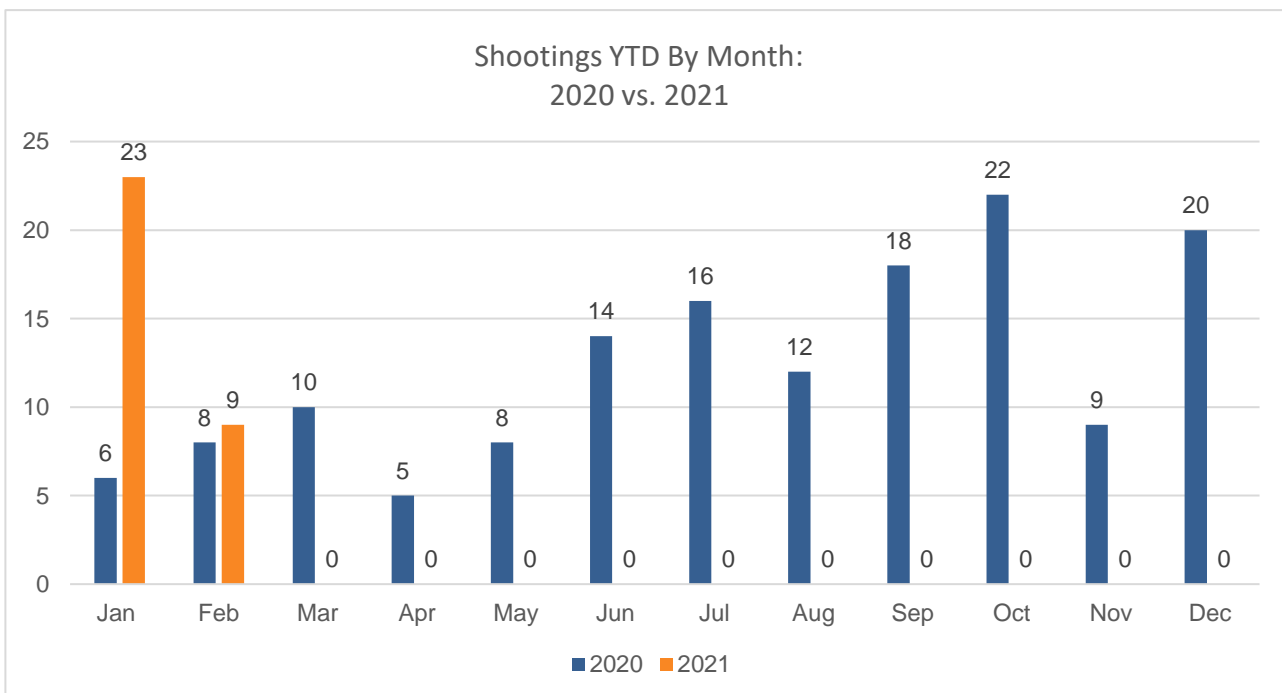

GUN VIOLENCE – CITYWIDE

At regularly scheduled Police Commission meetings, weekly crime trends are provided as part of the Chief's Report. At the request of the Commission, this crime trends information is being provided in advance of the scheduled meeting to the Commissioners and made available to the public through the Police Commission's website.