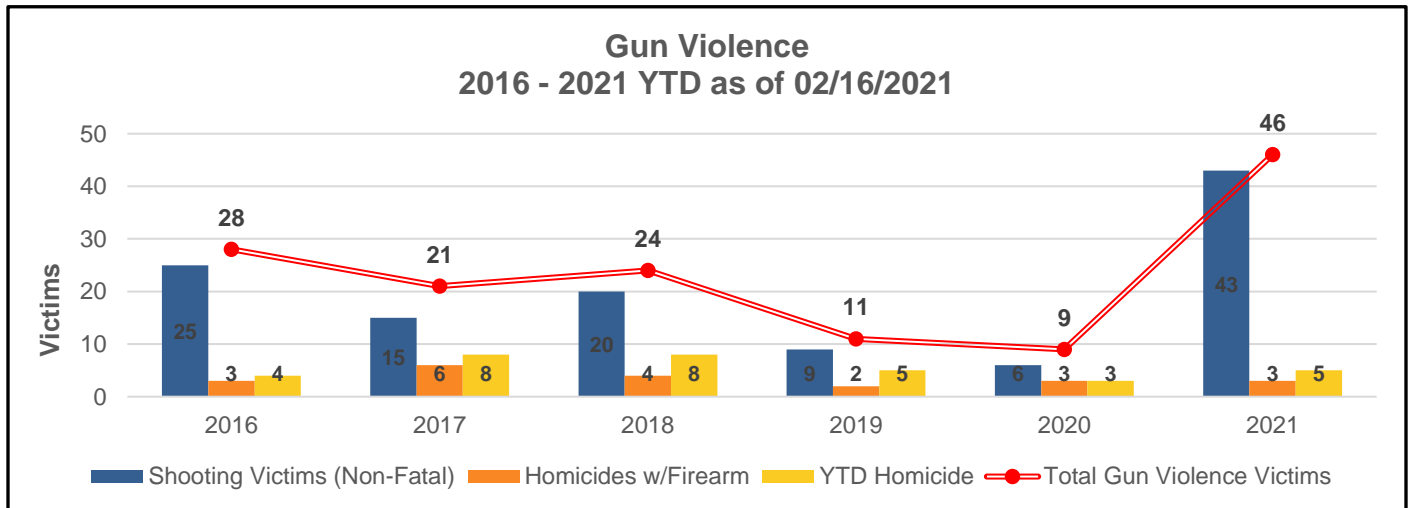

SAN FRANCISCO POLICE DEPARTMENT
Chief's Report to the Police Commission
February 17, 2021

WEEKLY CRIME TRENDS

OVERALL PART 1 CRIME – CITYWIDE

Part I Violent Crime	Week 02/01 – 02/07/2021 vs. Week 02/08 – 02/14/2021				Year-To-Date 2020 vs. 2021 % Change			
	Last	This	Percent		2020	2021	Percent	
	Homicide	2	0	↓	-200%	3	5	↑ 67%
Rape	4	0	↓	-100%	32	14	↓ -56%	
Robbery	61	50	↓	-18%	393	296	↓ -25%	
Assault	40	37	↓	-8%	261	264	↑ 1%	
Human Trafficking	0	0		NC	5	3	↓ -40%	
Total Violent Crimes	106	87	↓	-17%	694	582	↓ -17%	

Part I Property Crimes	Week 02/01 – 02/07/2021 vs. Week 02/08 – 02/14/2021				Year-To-Date 2020 vs. 2021 % Change			
	Last	This	Percent		2020	2021	Percent	
	Burglary	181	145	↓	-20%	691	1123	↑ 63%
Motor Vehicle Theft	109	106	↓	-3%	588	752	↑ 28%	
Arson	5	11	↑	120%	26	49	↑ 88%	
Larceny Theft	316	263	↓	-17%	5135	2434	↓ -53%	
Total Property Crimes	611	525	↓	-14%	6440	4358	↓ -32%	
TOTALS	717	612	↓	-15%	7134	4940	↓ -31%	

DISCLAIMER: Data Source: Preliminary data gathered from Crime Data Warehouse and covers Monday 12:00 AM to Sunday 11:59 PM compared to same period 2020. Week-over-week data may not include all incidents reported over the weekend due to delays that may occur in uploading reports following supervisor review and approval on Monday morning. Homicide data is provided by Investigations Bureau.

GUN VIOLENCE – CITYWIDE

Year-to-Date - 02/16/2021	2016	2017	2018	2019	2020	2021	2020 vs 2021
Shooting Victims (Non-Fatal)	25	15	20	9	6	43	617%
Homicides w/Firearm	3	6	4	2	3	3	0%
Total Gun Violence Victims	28	21	24	11	9	46	411%
	2016	2017	2018	2019	2020	2021	2020 vs 2021
YTD Homicides	2	6	6	5	3	5	67%
Total Homicides as of Dec 31	58	56	46	41	48		

GUN VIOLENCE – Is UP 411% over last year

- **There were 5 shooting incidents causing injuries to 13 individuals (13 non-fatal)**
  - Total 32 incidents resulting in 46 victims YTD
- **There were no homicides the week ending 02/16/2021**
  - There are **2 homicides** in February 2021
  - There were **3 homicides** in January 2021
  - There are **5 homicides** YTD