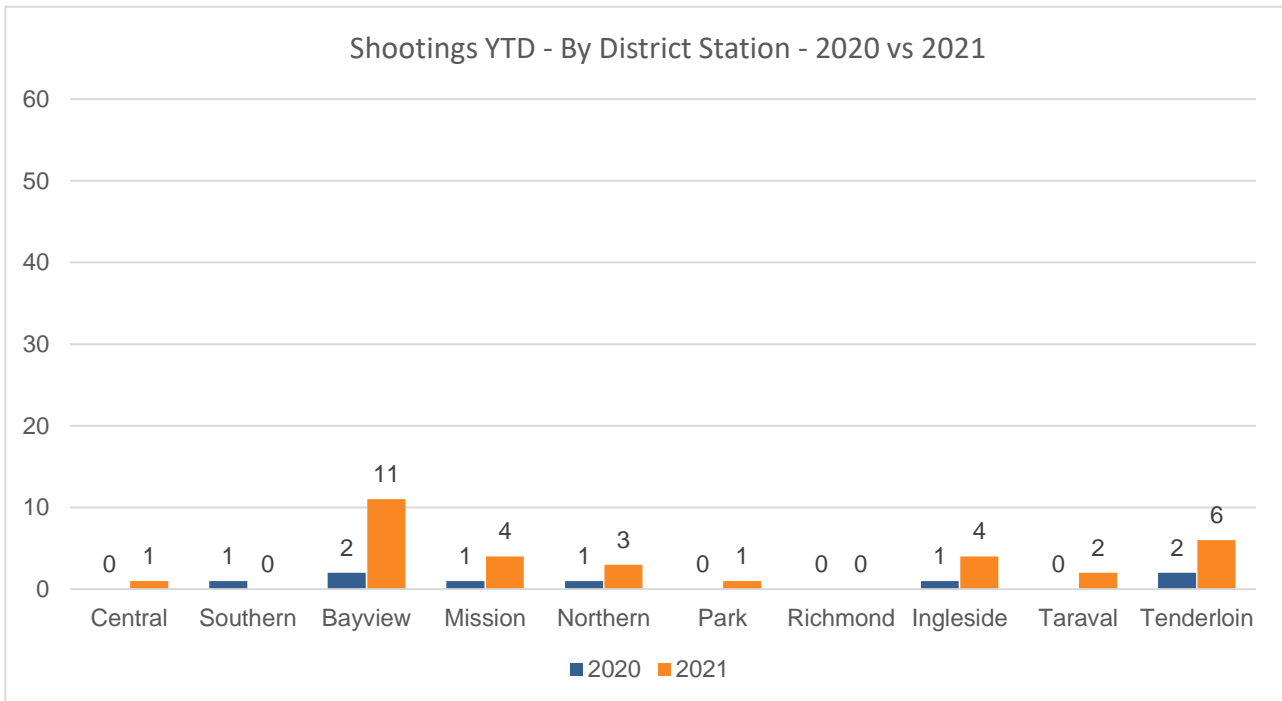

GUN VIOLENCE – CITYWIDE

At regularly scheduled Police Commission meetings, weekly crime trends are provided as part of the Chief's Report. At the request of the Commission, this crime trends information is being provided in advance of the scheduled meeting to the Commissioners and made available to the public through the Police Commission's website.