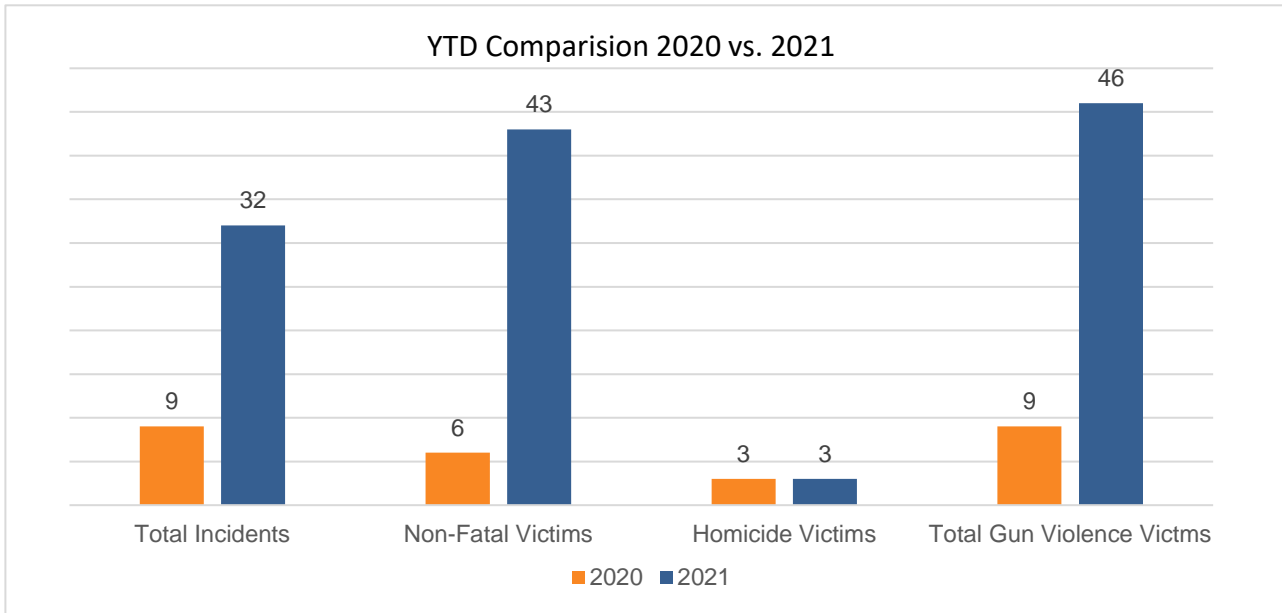

GUN VIOLENCE – CITYWIDE

At regularly scheduled Police Commission meetings, weekly crime trends are provided as part of the Chief's Report. At the request of the Commission, this crime trends information is being provided in advance of the scheduled meeting to the Commissioners and made available to the public through the Police Commission's website.